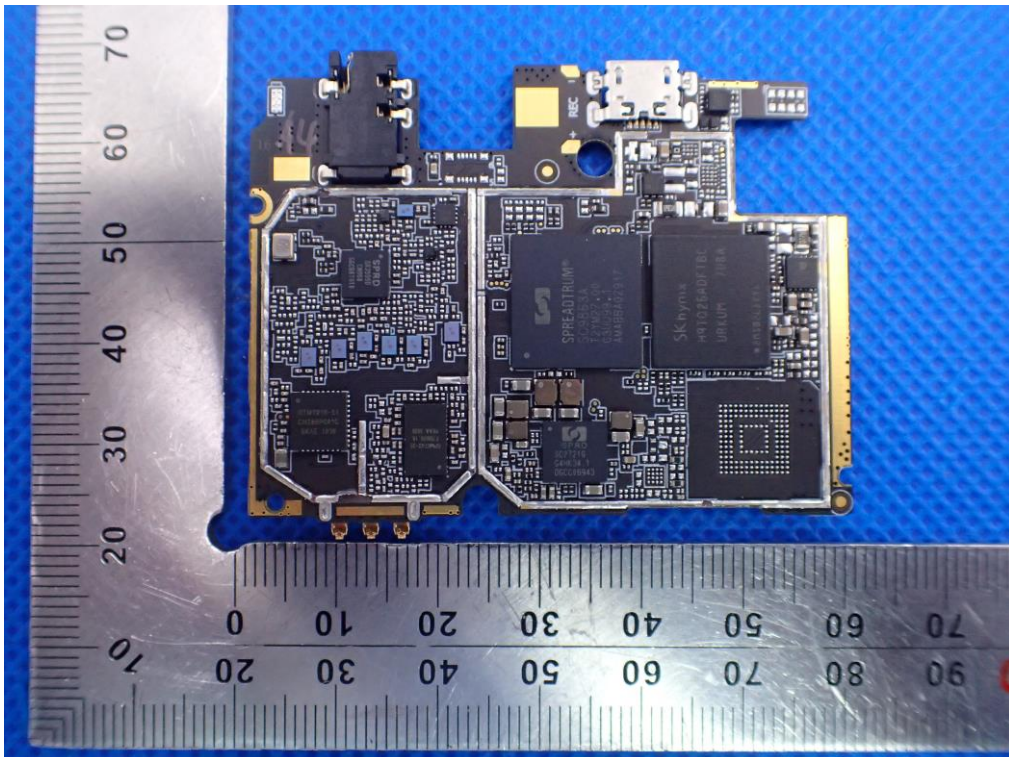

Internal Photos

OPEN VIEW OF EUT(FIGURE 1)

Diversity
Antenna

BT&WIFI&GPS
Antenna

GSM/WCDMA /LTE
Antenna

OPEN VIEW OF EUT(FIGURE 2)

OPEN VIEW OF EUT(FIGURE 3)

GSM&WCDMA<E ANTENNA

DIVERSITY ANTENNA

BT&WIFI&GPS ANTENNA

INTERNAL VIEW OF EUT(FIGURE 1)

INTERNAL VIEW OF EUT(FIGURE 2)

INTERNAL VIEW OF EUT(FIGURE 3)

INTERNAL VIEW OF EUT(FIGURE 4)

INTERNAL VIEW OF EUT(FIGURE 5)

INTERNAL VIEW OF EUT(FIGURE 6)

INTERNAL VIEW OF EUT(FIGURE 7)

INTERNAL VIEW OF EUT(FIGURE 8)

INTERNAL VIEW OF EUT(FIGURE 9)

INTERNAL VIEW OF EUT(FIGURE 10)

INTERNAL VIEW OF EUT(FIGURE 11)

INTERNAL VIEW OF EUT(FIGURE 12)