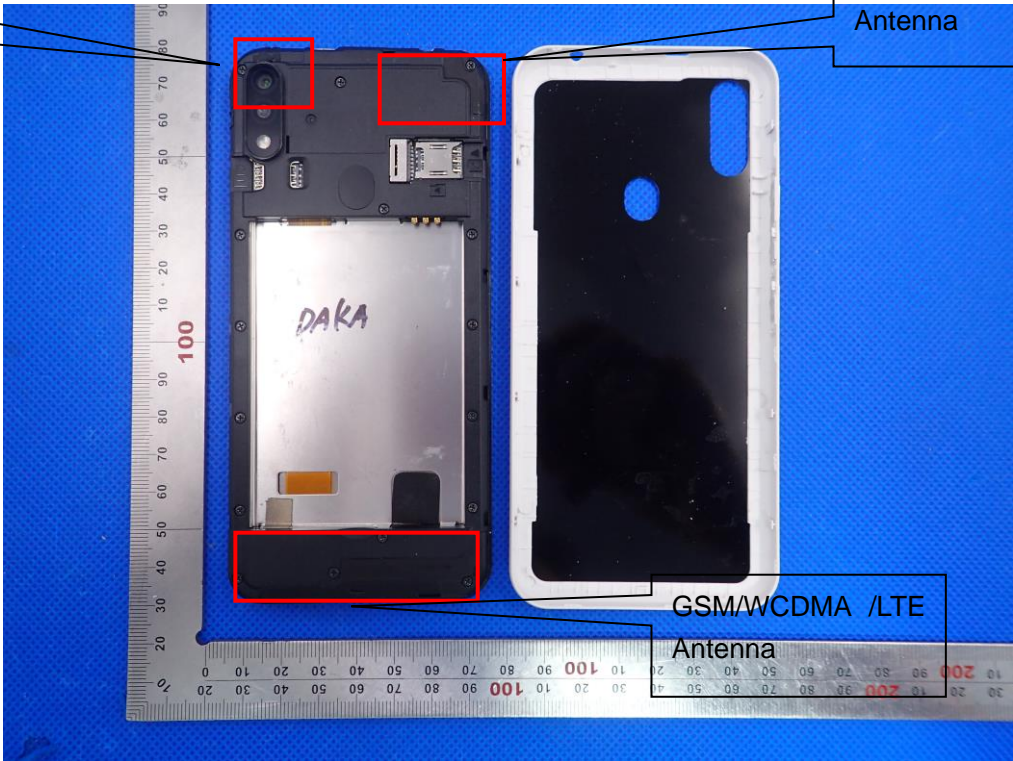

Internal Photos

OPEN VIEW OF EUT(FIGURE 1)

Diversity
Antenna

BT&WIFI&GPS
Antenna

GSM/WCDMA /LTE
Antenna

OPEN VIEW OF EUT(FIGURE 2)

OPEN VIEW OF EUT(FIGURE 3)

GSM&WCDMA<E ANTENNA

DIVERSITY ANTENNA

BT&WIFI&GPS ANTENNA

INTERNAL VIEW OF EUT(FIGURE 1)

INTERNAL VIEW OF EUT(FIGURE 2)

INTERNAL VIEW OF EUT(FIGURE 3)

INTERNAL VIEW OF EUT(FIGURE 4)

INTERNAL VIEW OF EUT(FIGURE 5)

INTERNAL VIEW OF EUT(FIGURE 6)