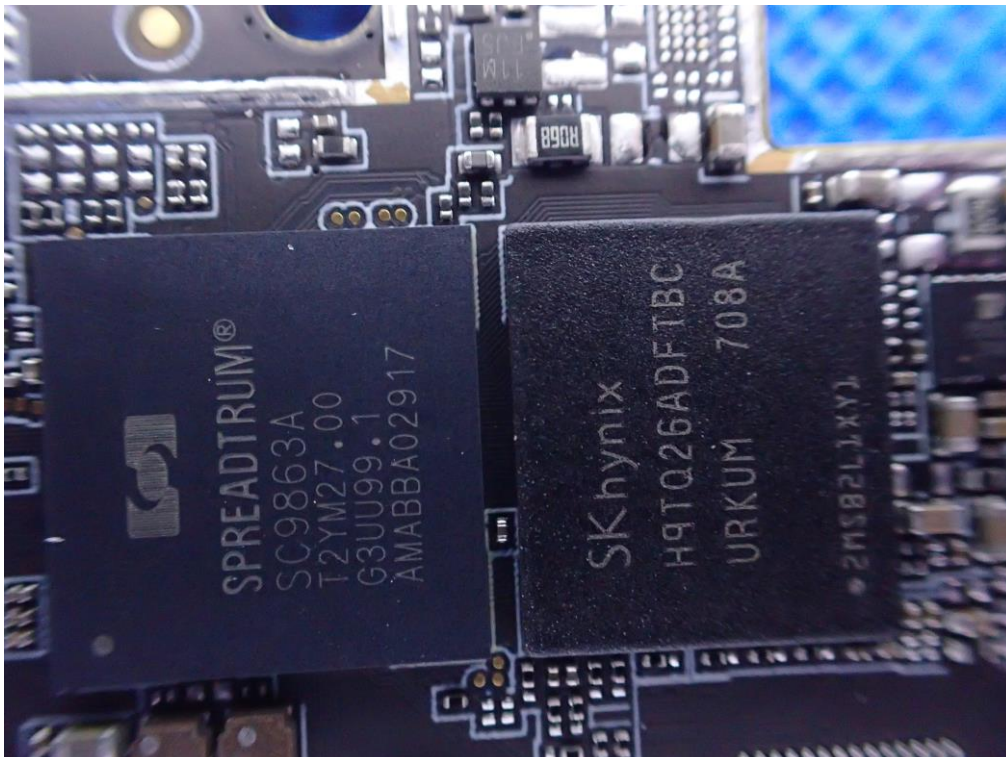

DIVERSITY ANTENNA

BT&WIFI&GPS ANTENNA

INTERNAL VIEW OF EUT(FIGURE 1)

INTERNAL VIEW OF EUT(FIGURE 2)

INTERNAL VIEW OF EUT(FIGURE 3)

INTERNAL VIEW OF EUT(FIGURE 4)

INTERNAL VIEW OF EUT(FIGURE 5)

INTERNAL VIEW OF EUT(FIGURE 6)

INTERNAL VIEW OF EUT(FIGURE 7)

INTERNAL VIEW OF EUT(FIGURE 8)

INTERNAL VIEW OF EUT(FIGURE 9)

INTERNAL VIEW OF EUT(FIGURE 10)

INTERNAL VIEW OF EUT(FIGURE 11)

INTERNAL VIEW OF EUT(FIGURE 12)