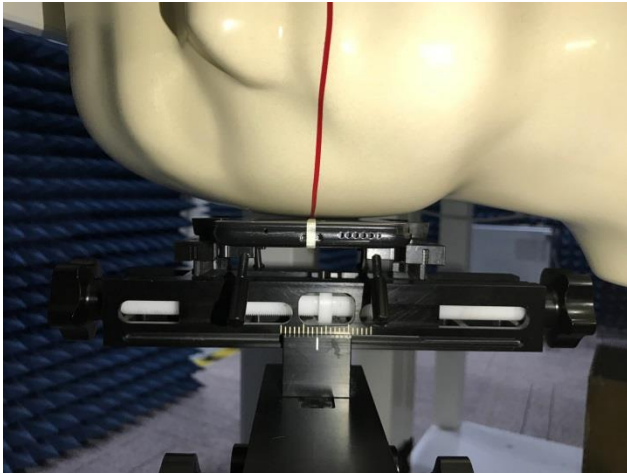

EUT Photos (Model: Q7)

EUT Antenna Locations

SAR Test Setup Photos

Head

Right Cheek

Right Tilted

Left Cheek

Left Tilted

Body

Front side (10mm)

Back side(10mm)

Top side(10mm)

Bottom side(10mm)

Left side(10mm)

Right side(10mm)

Back side with headset(10mm)

EUT holder Perturbation Evaluation Test Setup Photos

DUT with device holder (DUT direct contact with the phantom)

DUT without device holder (DUT direct contact with the phantom)