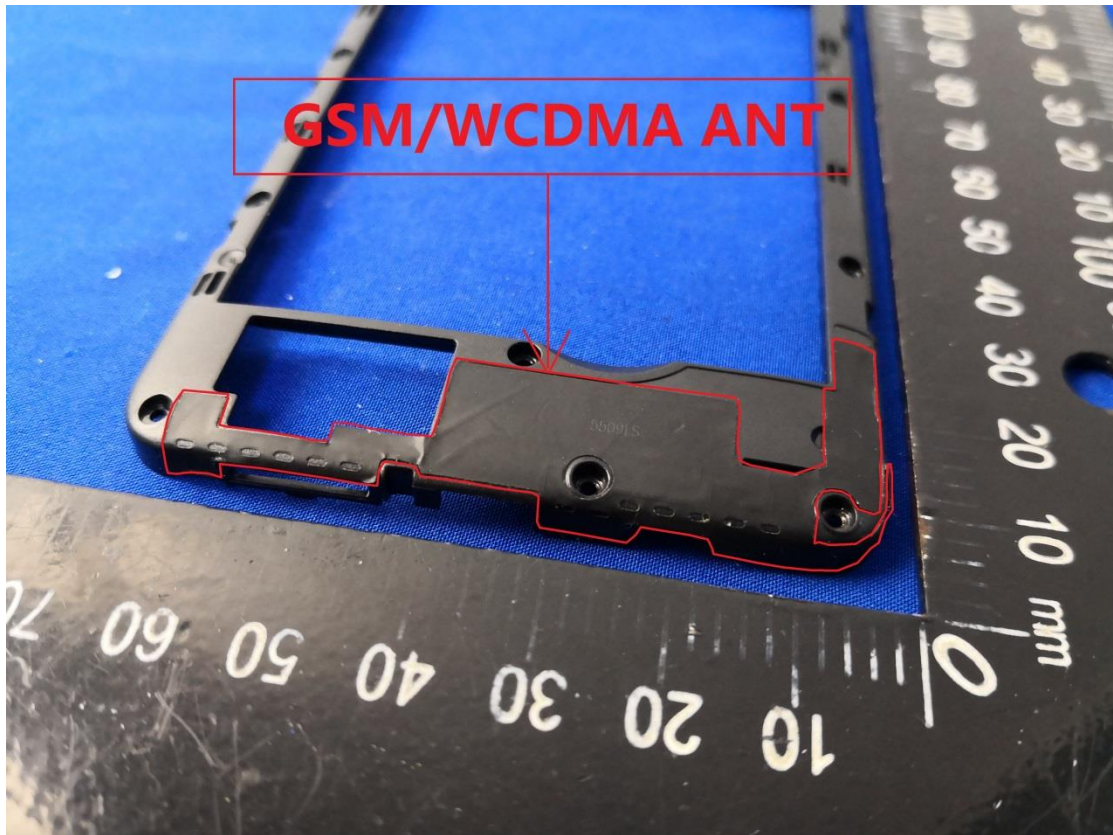

EUT Photos (Model: Q7)

EUT Antenna Locations

SAR Test Setup Photos

Head

Right Cheek

Right Tilted

Left Cheek

Left Tilted

Body

Front side (10mm)

Back side(10mm)

Top side(10mm)

Bottom side(10mm)

Left side(10mm)

Right side(10mm)

Back side with headset(10mm)

EUT holder Perturbation Evaluation Test Setup Photos

DUT with device holder (DUT direct contact with the phantom)

DUT without device holder (DUT direct contact with the phantom)