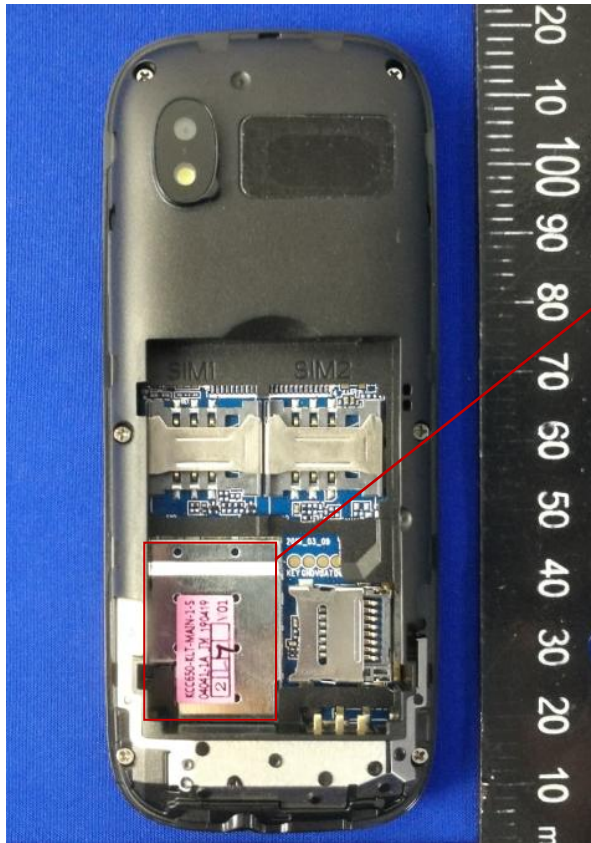

win MODELO: L1  
COLOR: ROJO  
FCC ID:2ATS6L1

IMEI 1: 123456789012345  
IMEI 2: 123456789012345  
SERIAL: L1190700001

Designed by Win  
Assembled in China

FCC NOM

label location

label location