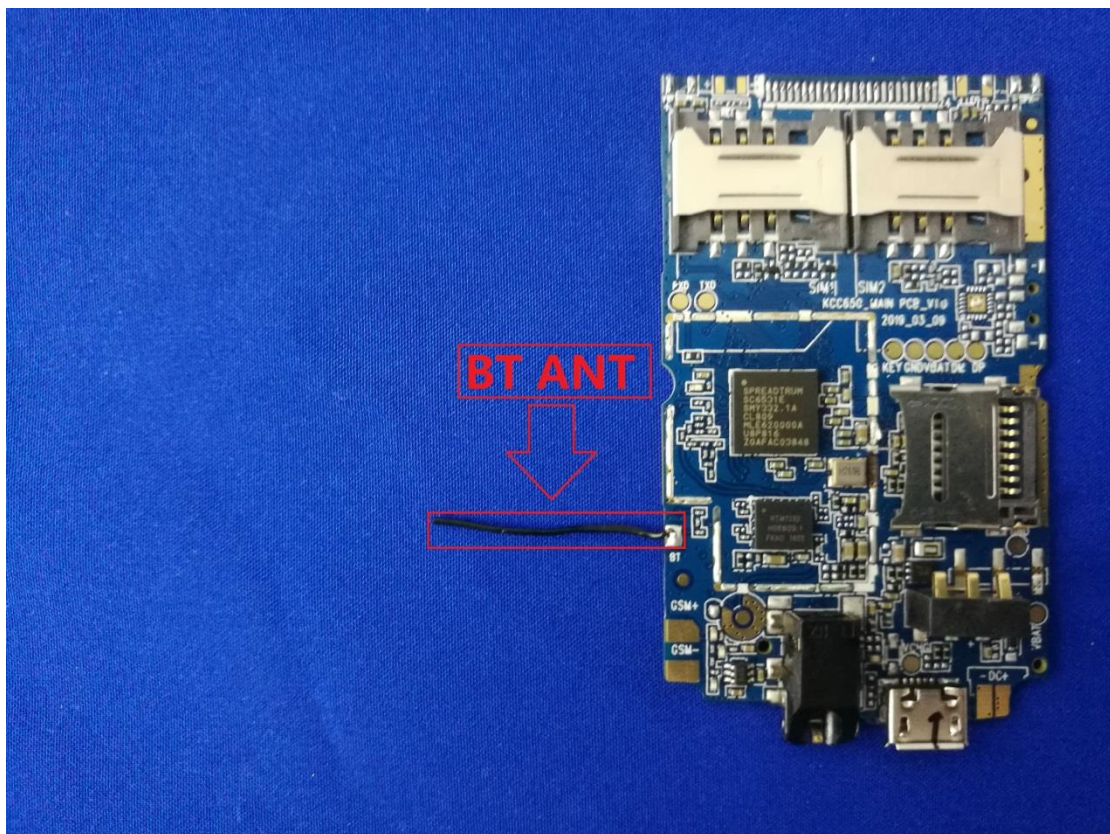

# EUT Photos (Model: L1)

# SAR Test Setup Photos

## Body

Front side (10mm)

Back side(10mm)