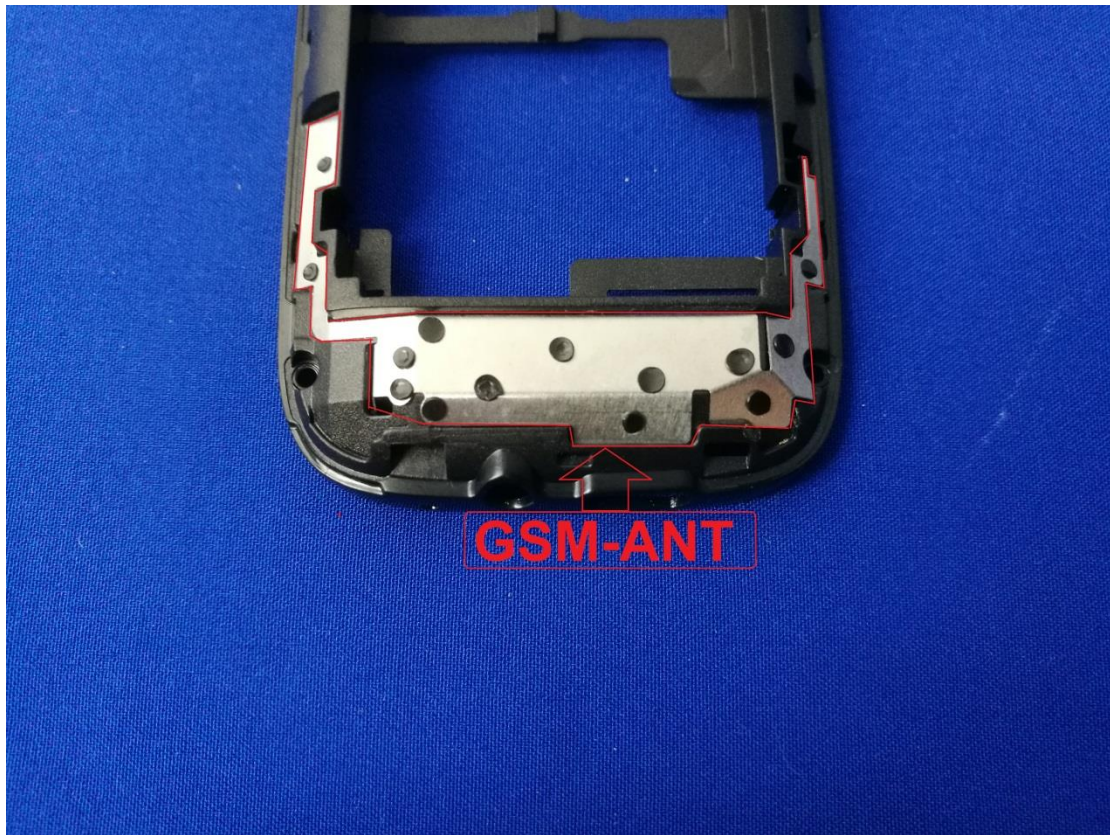

# EUT Photos (Model: L1)

# SAR Test Setup Photos

## Body

Front side (10mm)

Back side(10mm)