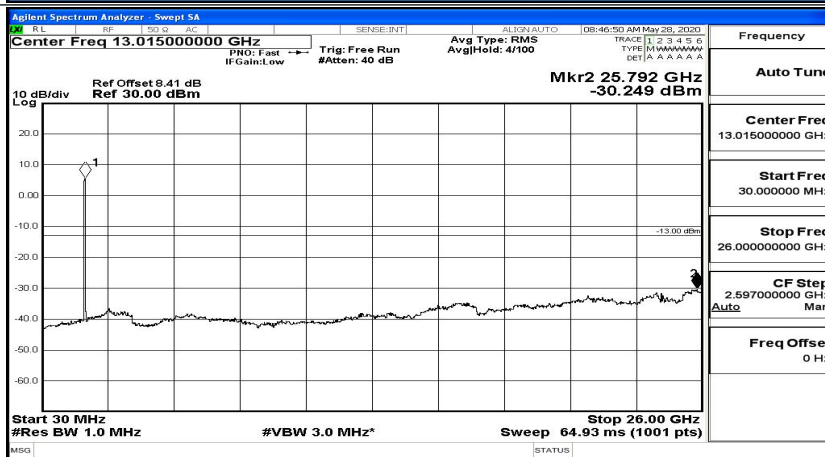

CSE Test Graph(s) (Channel Bandwidth:15 MHz)\_HCH\_16QAM

CSE Test Graph(s) (Channel Bandwidth:20 MHz)\_LCH\_QPSK

CSE Test Graph(s) (Channel Bandwidth:20 MHz)\_MCH\_QPSK

CSE Test Graph(s) (Channel Bandwidth:20 MHz)\_HCH\_QPSK

CSE Test Graph(s) (Channel Bandwidth:20 MHz)\_LCH\_16QAM

CSE Test Graph(s) (Channel Bandwidth:20 MHz)\_MCH\_16QAM

CSE Test Graph(s) (Channel Bandwidth:20 MHz)\_HCH\_16QAM