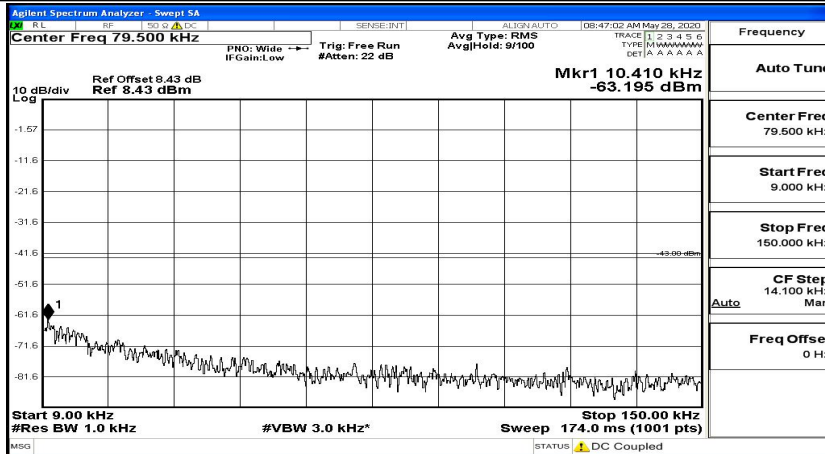

CSE Test Graph(s) (Channel Bandwidth:15 MHz)\_HCH\_16QAM

CSE Test Graph(s) (Channel Bandwidth:20 MHz)\_LCH\_QPSK

CSE Test Graph(s) (Channel Bandwidth:20 MHz)\_MCH\_QPSK

CSE Test Graph(s) (Channel Bandwidth:20 MHz)\_HCH\_QPSK

CSE Test Graph(s) (Channel Bandwidth:20 MHz)\_LCH\_16QAM

CSE Test Graph(s) (Channel Bandwidth:20 MHz)\_MCH\_16QAM

CSE Test Graph(s) (Channel Bandwidth:20 MHz)\_HCH\_16QAM