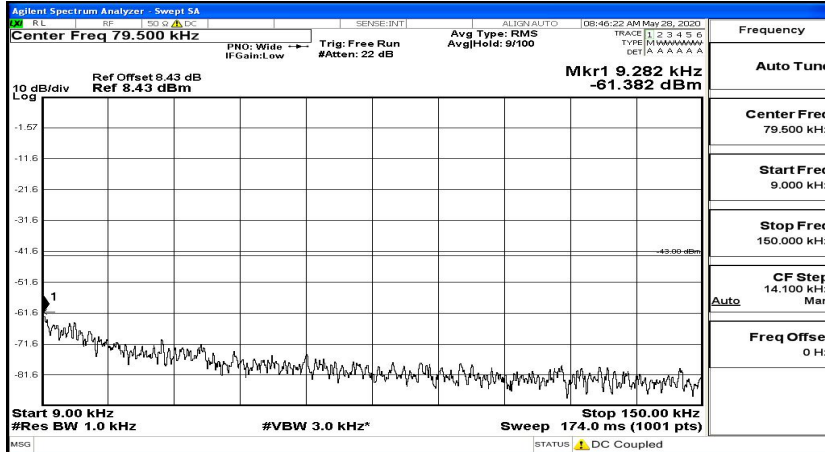

CSE Test Graph(s) (Channel Bandwidth:15 MHz)\_HCH\_16QAM

CSE Test Graph(s) (Channel Bandwidth:20 MHz)\_LCH\_QPSK

CSE Test Graph(s) (Channel Bandwidth:20 MHz)\_MCH\_QPSK

CSE Test Graph(s) (Channel Bandwidth:20 MHz)\_HCH\_QPSK

CSE Test Graph(s) (Channel Bandwidth:20 MHz)\_LCH\_16QAM

CSE Test Graph(s) (Channel Bandwidth:20 MHz)\_MCH\_16QAM

CSE Test Graph(s) (Channel Bandwidth:20 MHz)\_HCH\_16QAM