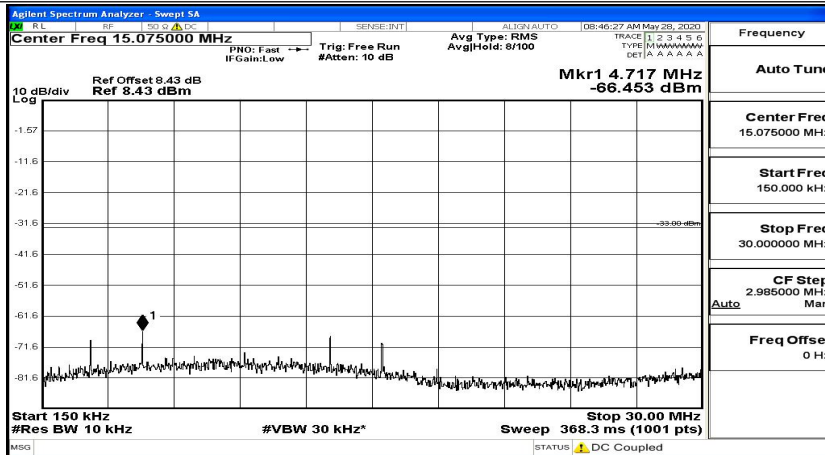

CSE Test Graph(s) (Channel Bandwidth:15 MHz)\_HCH\_16QAM

CSE Test Graph(s) (Channel Bandwidth:20 MHz)\_LCH\_QPSK

CSE Test Graph(s) (Channel Bandwidth:20 MHz)\_MCH\_QPSK

CSE Test Graph(s) (Channel Bandwidth:20 MHz)\_HCH\_QPSK

CSE Test Graph(s) (Channel Bandwidth:20 MHz)\_LCH\_16QAM

CSE Test Graph(s) (Channel Bandwidth:20 MHz)\_MCH\_16QAM

CSE Test Graph(s) (Channel Bandwidth:20 MHz)\_HCH\_16QAM