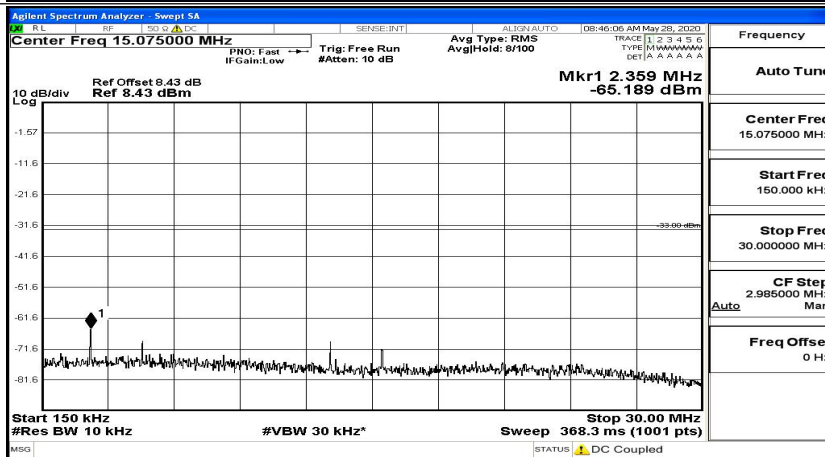

CSE Test Graph(s) (Channel Bandwidth:15 MHz)\_HCH\_16QAM

CSE Test Graph(s) (Channel Bandwidth:20 MHz)\_LCH\_QPSK

CSE Test Graph(s) (Channel Bandwidth:20 MHz)\_MCH\_QPSK

CSE Test Graph(s) (Channel Bandwidth:20 MHz)\_HCH\_QPSK

CSE Test Graph(s) (Channel Bandwidth:20 MHz)\_LCH\_16QAM

CSE Test Graph(s) (Channel Bandwidth:20 MHz)\_MCH\_16QAM

CSE Test Graph(s) (Channel Bandwidth:20 MHz)\_HCH\_16QAM