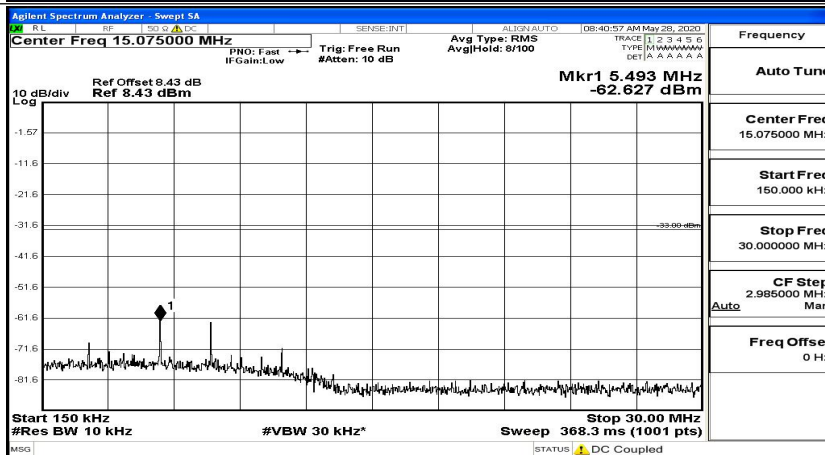

CSE Test Graph(s) (Channel Bandwidth:15 MHz)\_HCH\_16QAM

CSE Test Graph(s) (Channel Bandwidth:20 MHz)\_LCH\_QPSK

CSE Test Graph(s) (Channel Bandwidth:20 MHz)\_MCH\_QPSK

CSE Test Graph(s) (Channel Bandwidth:20 MHz)\_HCH\_QPSK

CSE Test Graph(s) (Channel Bandwidth:20 MHz)\_LCH\_16QAM

CSE Test Graph(s) (Channel Bandwidth:20 MHz)\_MCH\_16QAM

CSE Test Graph(s) (Channel Bandwidth:20 MHz)\_HCH\_16QAM