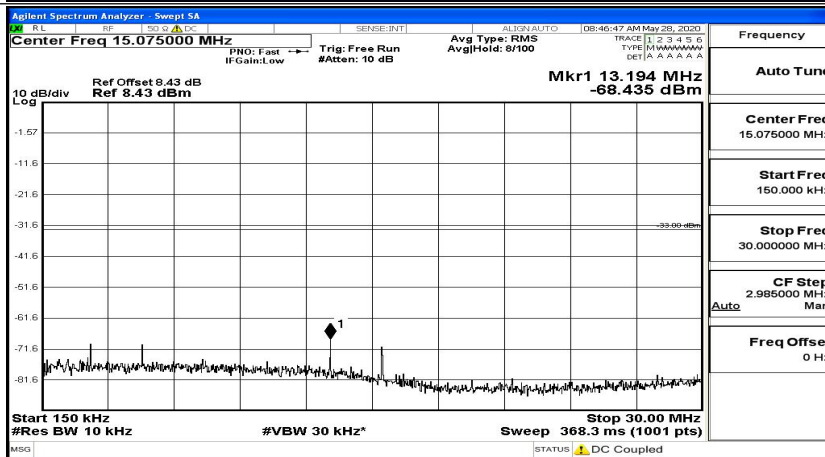

CSE Test Graph(s) (Channel Bandwidth:15 MHz)\_HCH\_16QAM

CSE Test Graph(s) (Channel Bandwidth:20 MHz)\_LCH\_QPSK

CSE Test Graph(s) (Channel Bandwidth:20 MHz)\_MCH\_QPSK

CSE Test Graph(s) (Channel Bandwidth:20 MHz)\_HCH\_QPSK

CSE Test Graph(s) (Channel Bandwidth:20 MHz)\_LCH\_16QAM

CSE Test Graph(s) (Channel Bandwidth:20 MHz)\_MCH\_16QAM

CSE Test Graph(s) (Channel Bandwidth:20 MHz)\_HCH\_16QAM