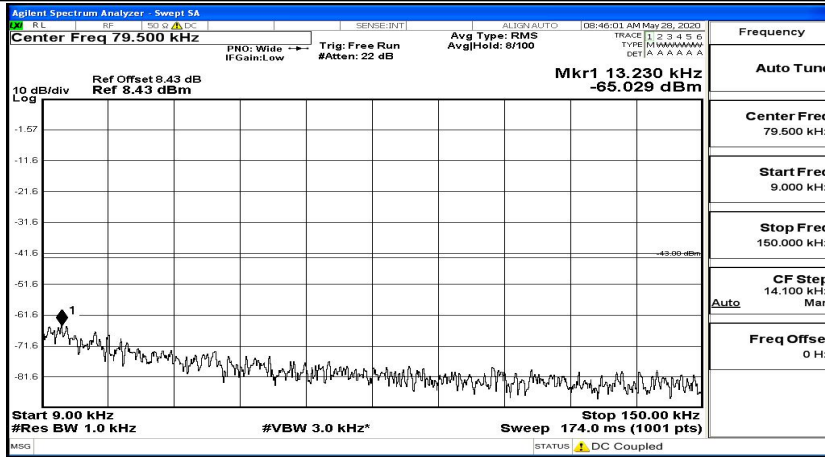

CSE Test Graph(s) (Channel Bandwidth:15 MHz)\_HCH\_16QAM

CSE Test Graph(s) (Channel Bandwidth:20 MHz)\_LCH\_QPSK

CSE Test Graph(s) (Channel Bandwidth:20 MHz)\_MCH\_QPSK

CSE Test Graph(s) (Channel Bandwidth:20 MHz)\_HCH\_QPSK

CSE Test Graph(s) (Channel Bandwidth:20 MHz)\_LCH\_16QAM

CSE Test Graph(s) (Channel Bandwidth:20 MHz)\_MCH\_16QAM

CSE Test Graph(s) (Channel Bandwidth:20 MHz)\_HCH\_16QAM