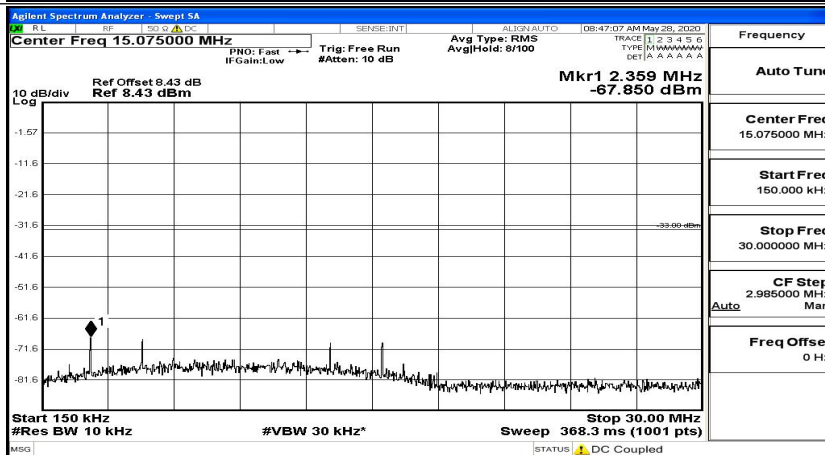

CSE Test Graph(s) (Channel Bandwidth:15 MHz)\_HCH\_16QAM

CSE Test Graph(s) (Channel Bandwidth:20 MHz)\_LCH\_QPSK

CSE Test Graph(s) (Channel Bandwidth:20 MHz)\_MCH\_QPSK

CSE Test Graph(s) (Channel Bandwidth:20 MHz)\_HCH\_QPSK

CSE Test Graph(s) (Channel Bandwidth:20 MHz)\_LCH\_16QAM

CSE Test Graph(s) (Channel Bandwidth:20 MHz)\_MCH\_16QAM

CSE Test Graph(s) (Channel Bandwidth:20 MHz)\_HCH\_16QAM