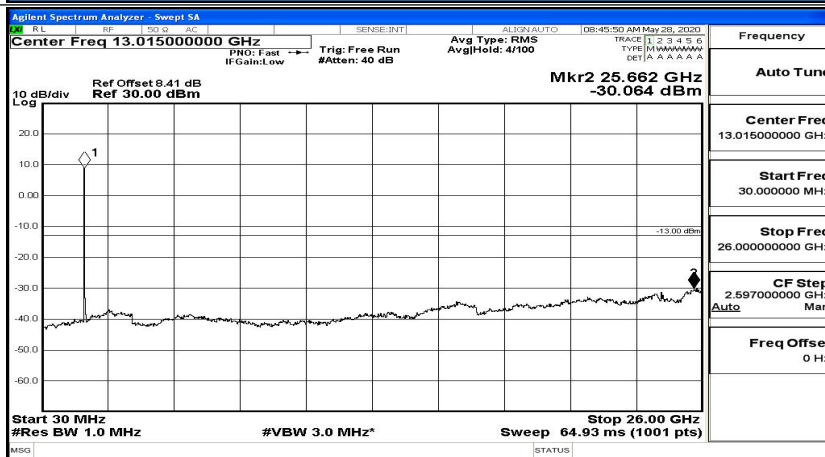

CSE Test Graph(s) (Channel Bandwidth:15 MHz)\_HCH\_16QAM

CSE Test Graph(s) (Channel Bandwidth:20 MHz)\_LCH\_QPSK

CSE Test Graph(s) (Channel Bandwidth:20 MHz)\_MCH\_QPSK

CSE Test Graph(s) (Channel Bandwidth:20 MHz)\_HCH\_QPSK

CSE Test Graph(s) (Channel Bandwidth:20 MHz)\_LCH\_16QAM

CSE Test Graph(s) (Channel Bandwidth:20 MHz)\_MCH\_16QAM

CSE Test Graph(s) (Channel Bandwidth:20 MHz)\_HCH\_16QAM