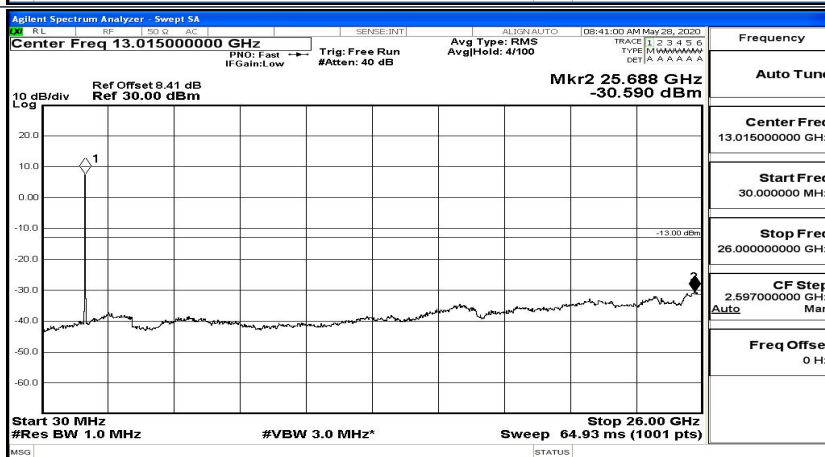

CSE Test Graph(s) (Channel Bandwidth:15 MHz)\_HCH\_16QAM

CSE Test Graph(s) (Channel Bandwidth:20 MHz)\_LCH\_QPSK

CSE Test Graph(s) (Channel Bandwidth:20 MHz)\_MCH\_QPSK

CSE Test Graph(s) (Channel Bandwidth:20 MHz)\_HCH\_QPSK

CSE Test Graph(s) (Channel Bandwidth:20 MHz)\_LCH\_16QAM

CSE Test Graph(s) (Channel Bandwidth:20 MHz)\_MCH\_16QAM

CSE Test Graph(s) (Channel Bandwidth:20 MHz)\_HCH\_16QAM