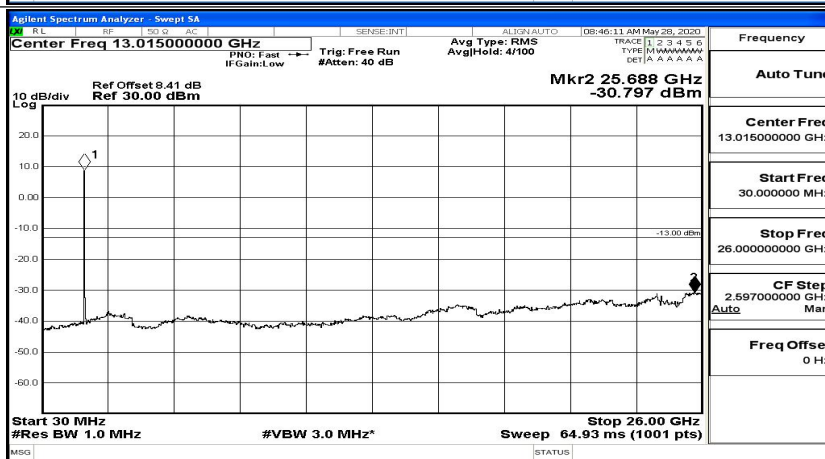

CSE Test Graph(s) (Channel Bandwidth:15 MHz)\_HCH\_16QAM

CSE Test Graph(s) (Channel Bandwidth:20 MHz)\_LCH\_QPSK

CSE Test Graph(s) (Channel Bandwidth:20 MHz)\_MCH\_QPSK

CSE Test Graph(s) (Channel Bandwidth:20 MHz)\_HCH\_QPSK

CSE Test Graph(s) (Channel Bandwidth:20 MHz)\_LCH\_16QAM

CSE Test Graph(s) (Channel Bandwidth:20 MHz)\_MCH\_16QAM

CSE Test Graph(s) (Channel Bandwidth:20 MHz)\_HCH\_16QAM