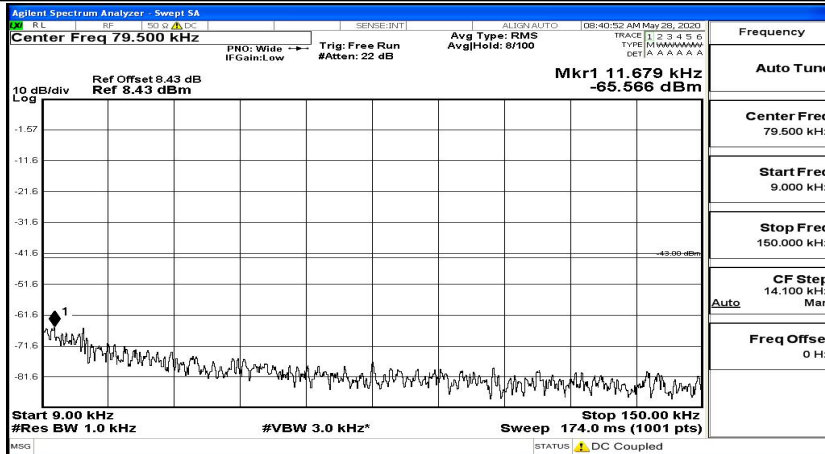

CSE Test Graph(s) (Channel Bandwidth:15 MHz)\_HCH\_16QAM

CSE Test Graph(s) (Channel Bandwidth:20 MHz)\_LCH\_QPSK

CSE Test Graph(s) (Channel Bandwidth:20 MHz)\_MCH\_QPSK

CSE Test Graph(s) (Channel Bandwidth:20 MHz)\_HCH\_QPSK

CSE Test Graph(s) (Channel Bandwidth:20 MHz)\_LCH\_16QAM

CSE Test Graph(s) (Channel Bandwidth:20 MHz)\_MCH\_16QAM

CSE Test Graph(s) (Channel Bandwidth:20 MHz)\_HCH\_16QAM