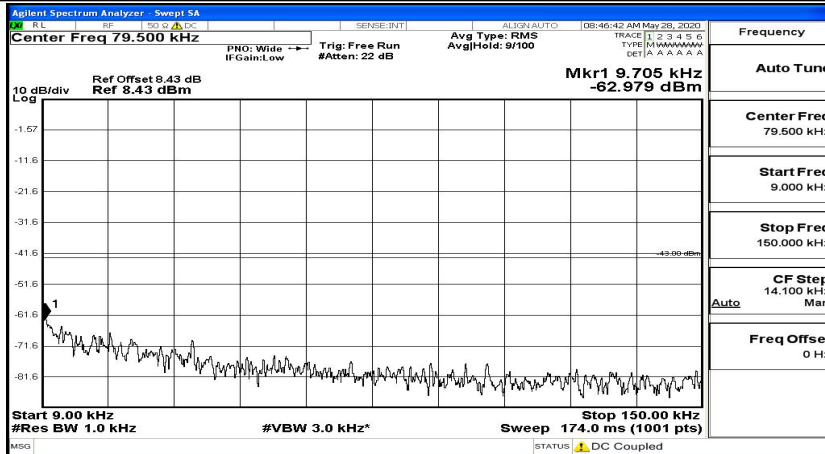

CSE Test Graph(s) (Channel Bandwidth:15 MHz)\_HCH\_16QAM

CSE Test Graph(s) (Channel Bandwidth:20 MHz)\_LCH\_QPSK

CSE Test Graph(s) (Channel Bandwidth:20 MHz)\_MCH\_QPSK

CSE Test Graph(s) (Channel Bandwidth:20 MHz)\_HCH\_QPSK

CSE Test Graph(s) (Channel Bandwidth:20 MHz)\_LCH\_16QAM

CSE Test Graph(s) (Channel Bandwidth:20 MHz)\_MCH\_16QAM

CSE Test Graph(s) (Channel Bandwidth:20 MHz)\_HCH\_16QAM