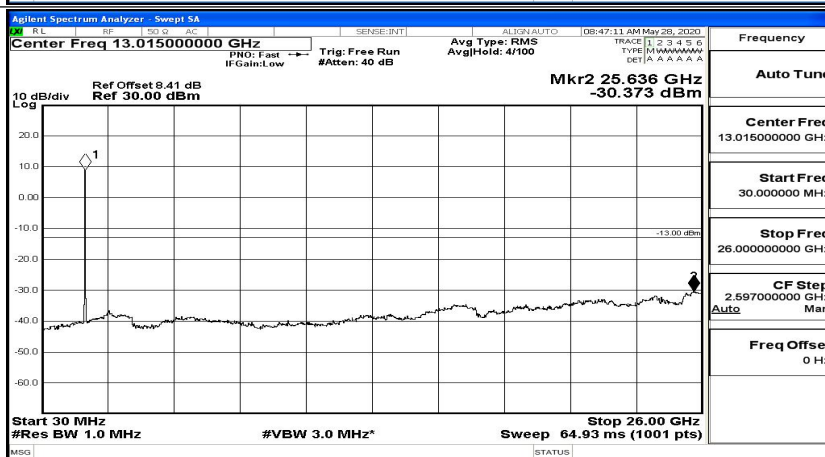

CSE Test Graph(s) (Channel Bandwidth:15 MHz)\_HCH\_16QAM

CSE Test Graph(s) (Channel Bandwidth:20 MHz)\_LCH\_QPSK

CSE Test Graph(s) (Channel Bandwidth:20 MHz)\_MCH\_QPSK

CSE Test Graph(s) (Channel Bandwidth:20 MHz)\_HCH\_QPSK

CSE Test Graph(s) (Channel Bandwidth:20 MHz)\_LCH\_16QAM

CSE Test Graph(s) (Channel Bandwidth:20 MHz)\_MCH\_16QAM

CSE Test Graph(s) (Channel Bandwidth:20 MHz)\_HCH\_16QAM