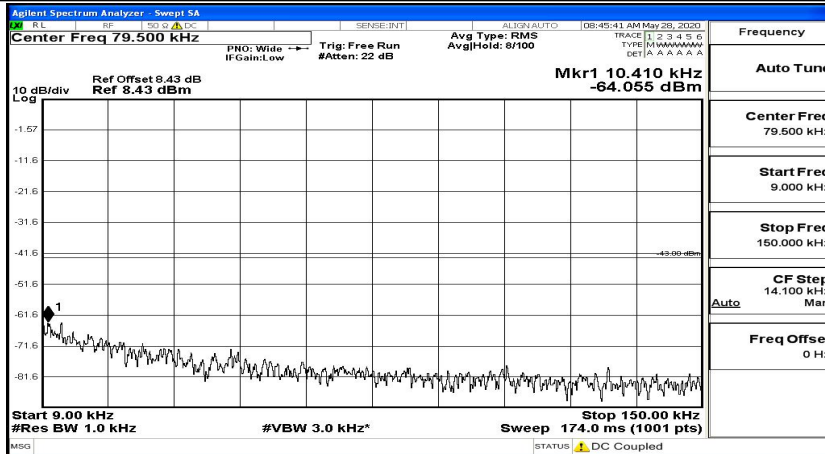

CSE Test Graph(s) (Channel Bandwidth:15 MHz)\_HCH\_16QAM

CSE Test Graph(s) (Channel Bandwidth:20 MHz)\_LCH\_QPSK

CSE Test Graph(s) (Channel Bandwidth:20 MHz)\_MCH\_QPSK

CSE Test Graph(s) (Channel Bandwidth:20 MHz)\_HCH\_QPSK

CSE Test Graph(s) (Channel Bandwidth:20 MHz)\_LCH\_16QAM

CSE Test Graph(s) (Channel Bandwidth:20 MHz)\_MCH\_16QAM

CSE Test Graph(s) (Channel Bandwidth:20 MHz)\_HCH\_16QAM