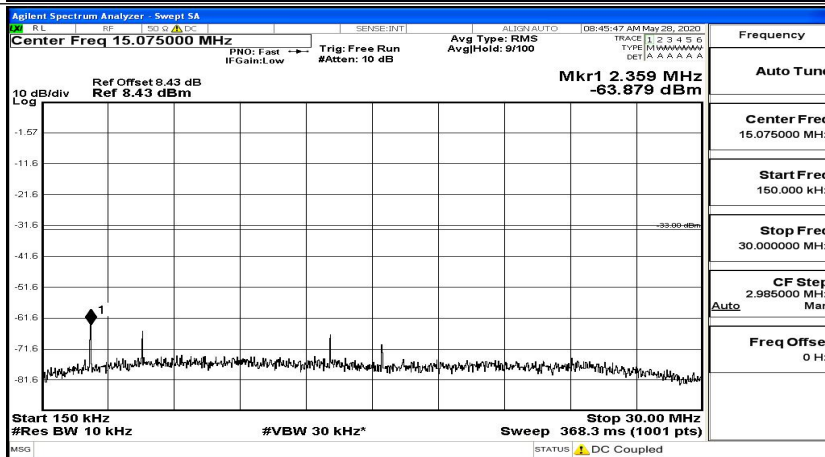

CSE Test Graph(s) (Channel Bandwidth:15 MHz)\_HCH\_16QAM

CSE Test Graph(s) (Channel Bandwidth:20 MHz)\_LCH\_QPSK

CSE Test Graph(s) (Channel Bandwidth:20 MHz)\_MCH\_QPSK

CSE Test Graph(s) (Channel Bandwidth:20 MHz)\_HCH\_QPSK

CSE Test Graph(s) (Channel Bandwidth:20 MHz)\_LCH\_16QAM

CSE Test Graph(s) (Channel Bandwidth:20 MHz)\_MCH\_16QAM

CSE Test Graph(s) (Channel Bandwidth:20 MHz)\_HCH\_16QAM