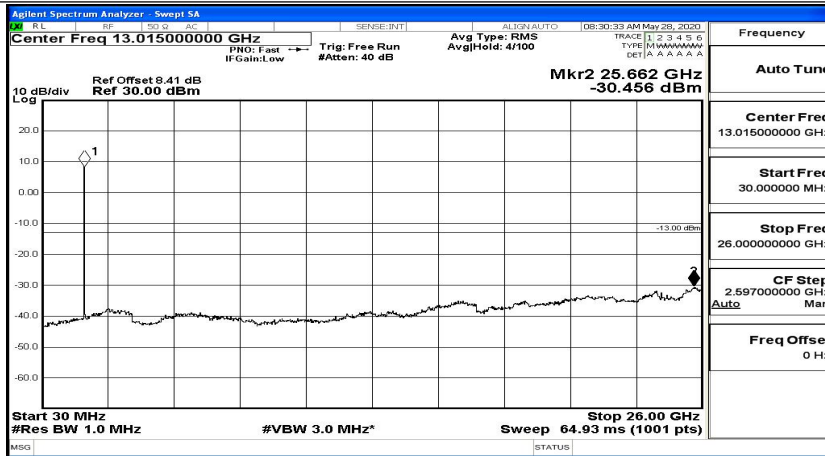

CSE Test Graph(s) (Channel Bandwidth: 10 MHz)_LCH_16QAM

CSE Test Graph(s) (Channel Bandwidth: 10 MHz)_MCH_16QAM

CSE Test Graph(s) (Channel Bandwidth: 10 MHz)_HCH_16QAM

CSE Test Graph(s) (Channel Bandwidth:15 MHz)_LCH_QPSK

CSE Test Graph(s) (Channel Bandwidth:15 MHz)_MCH_QPSK

CSE Test Graph(s) (Channel Bandwidth:15 MHz)_HCH_QPSK

CSE Test Graph(s) (Channel Bandwidth:15 MHz)_LCH_16QAM

CSE Test Graph(s) (Channel Bandwidth:15 MHz)_MCH_16QAM