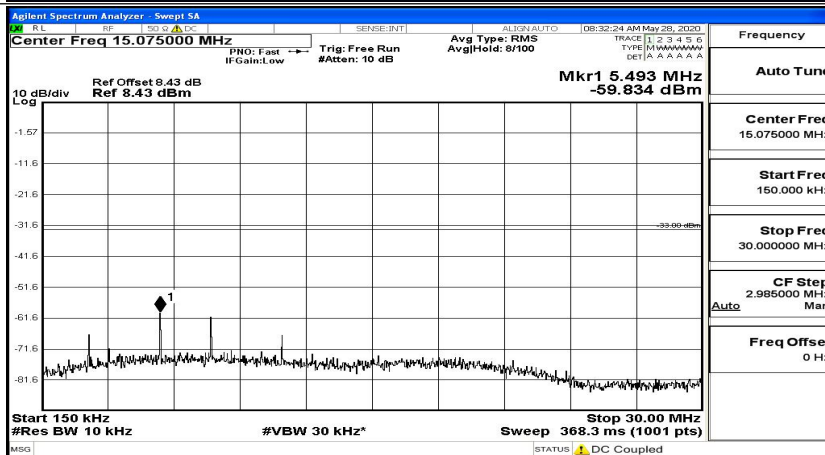

CSE Test Graph(s) (Channel Bandwidth: 10 MHz)_LCH_16QAM

CSE Test Graph(s) (Channel Bandwidth: 10 MHz)_MCH_16QAM

CSE Test Graph(s) (Channel Bandwidth: 10 MHz)_HCH_16QAM

CSE Test Graph(s) (Channel Bandwidth:15 MHz)_LCH_QPSK

CSE Test Graph(s) (Channel Bandwidth:15 MHz)_MCH_QPSK

CSE Test Graph(s) (Channel Bandwidth:15 MHz)_HCH_QPSK

CSE Test Graph(s) (Channel Bandwidth:15 MHz)_LCH_16QAM

CSE Test Graph(s) (Channel Bandwidth:15 MHz)_MCH_16QAM