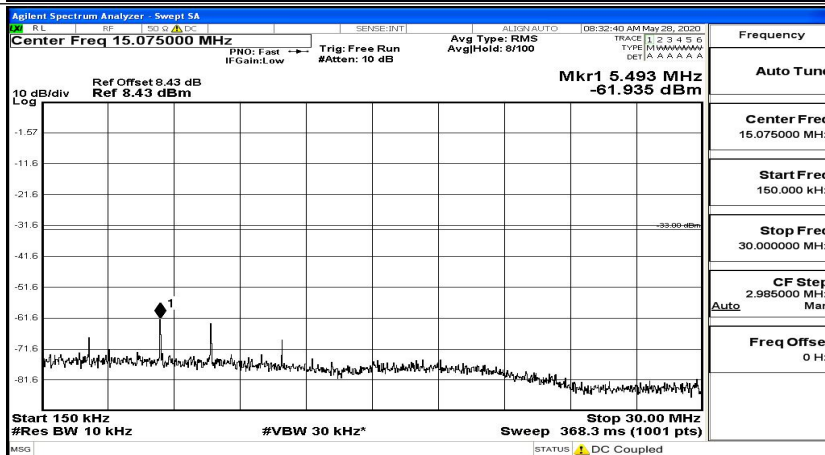

CSE Test Graph(s) (Channel Bandwidth: 10 MHz)_LCH_16QAM

CSE Test Graph(s) (Channel Bandwidth: 10 MHz)_MCH_16QAM

CSE Test Graph(s) (Channel Bandwidth: 10 MHz)_HCH_16QAM

CSE Test Graph(s) (Channel Bandwidth:15 MHz)_LCH_QPSK

CSE Test Graph(s) (Channel Bandwidth:15 MHz)_MCH_QPSK

CSE Test Graph(s) (Channel Bandwidth:15 MHz)_HCH_QPSK

CSE Test Graph(s) (Channel Bandwidth:15 MHz)_LCH_16QAM

CSE Test Graph(s) (Channel Bandwidth:15 MHz)_MCH_16QAM