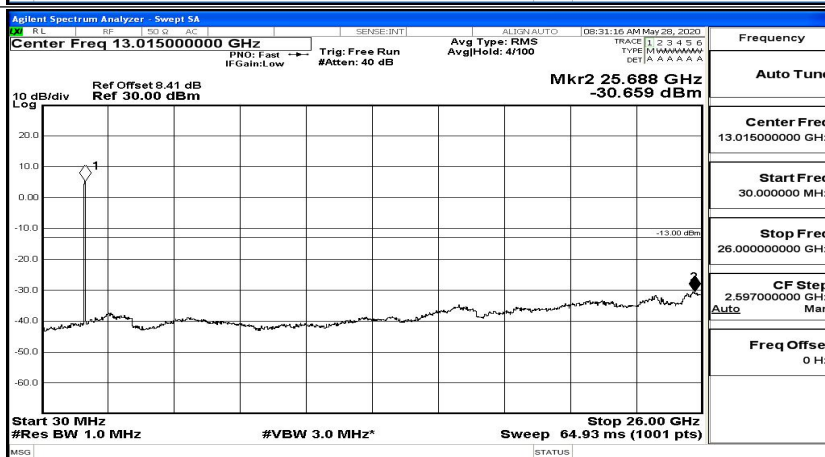

CSE Test Graph(s) (Channel Bandwidth: 10 MHz)_LCH_16QAM

CSE Test Graph(s) (Channel Bandwidth: 10 MHz)_MCH_16QAM

CSE Test Graph(s) (Channel Bandwidth: 10 MHz)_HCH_16QAM

CSE Test Graph(s) (Channel Bandwidth:15 MHz)_LCH_QPSK

CSE Test Graph(s) (Channel Bandwidth:15 MHz)_MCH_QPSK

CSE Test Graph(s) (Channel Bandwidth:15 MHz)_HCH_QPSK

CSE Test Graph(s) (Channel Bandwidth:15 MHz)_LCH_16QAM

CSE Test Graph(s) (Channel Bandwidth:15 MHz)_MCH_16QAM