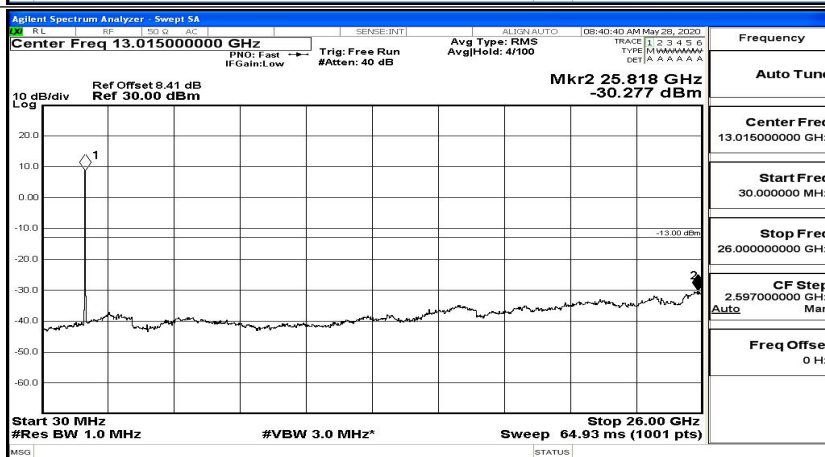

CSE Test Graph(s) (Channel Bandwidth: 10 MHz)_LCH_16QAM

CSE Test Graph(s) (Channel Bandwidth: 10 MHz)_MCH_16QAM

CSE Test Graph(s) (Channel Bandwidth: 10 MHz)_HCH_16QAM

CSE Test Graph(s) (Channel Bandwidth:15 MHz)_LCH_QPSK

CSE Test Graph(s) (Channel Bandwidth:15 MHz)_MCH_QPSK

CSE Test Graph(s) (Channel Bandwidth:15 MHz)_HCH_QPSK

CSE Test Graph(s) (Channel Bandwidth:15 MHz)_LCH_16QAM

CSE Test Graph(s) (Channel Bandwidth:15 MHz)_MCH_16QAM