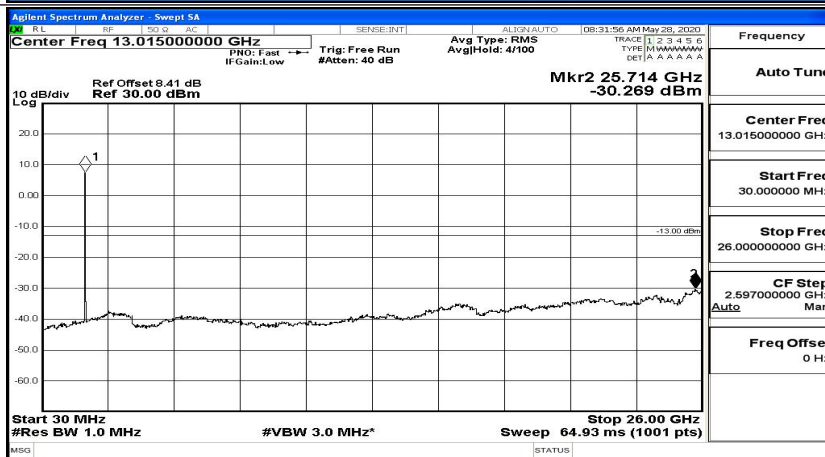

CSE Test Graph(s) (Channel Bandwidth: 10 MHz)_LCH_16QAM

CSE Test Graph(s) (Channel Bandwidth: 10 MHz)_MCH_16QAM

CSE Test Graph(s) (Channel Bandwidth: 10 MHz)_HCH_16QAM

CSE Test Graph(s) (Channel Bandwidth:15 MHz)_LCH_QPSK

CSE Test Graph(s) (Channel Bandwidth:15 MHz)_MCH_QPSK

CSE Test Graph(s) (Channel Bandwidth:15 MHz)_HCH_QPSK

CSE Test Graph(s) (Channel Bandwidth:15 MHz)_LCH_16QAM

CSE Test Graph(s) (Channel Bandwidth:15 MHz)_MCH_16QAM