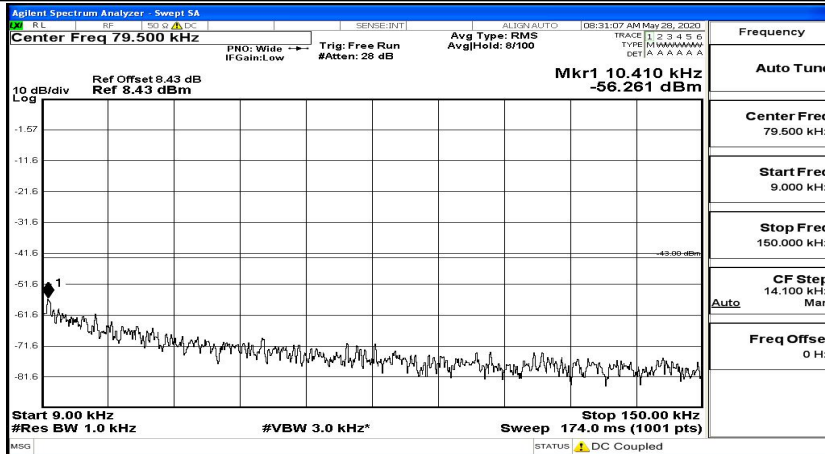

CSE Test Graph(s) (Channel Bandwidth: 10 MHz)_LCH_16QAM

CSE Test Graph(s) (Channel Bandwidth: 10 MHz)_MCH_16QAM

CSE Test Graph(s) (Channel Bandwidth: 10 MHz)_HCH_16QAM

CSE Test Graph(s) (Channel Bandwidth:15 MHz)_LCH_QPSK

CSE Test Graph(s) (Channel Bandwidth:15 MHz)_MCH_QPSK

CSE Test Graph(s) (Channel Bandwidth:15 MHz)_HCH_QPSK

CSE Test Graph(s) (Channel Bandwidth:15 MHz)_LCH_16QAM

CSE Test Graph(s) (Channel Bandwidth:15 MHz)_MCH_16QAM