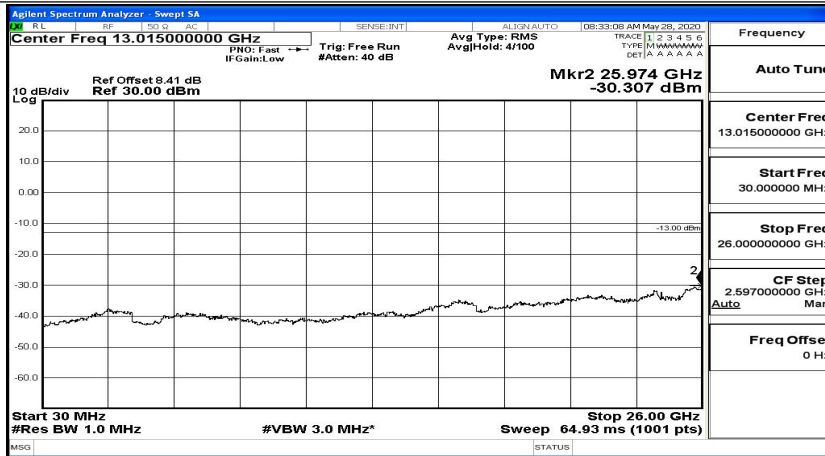

CSE Test Graph(s) (Channel Bandwidth: 10 MHz)_LCH_16QAM

CSE Test Graph(s) (Channel Bandwidth: 10 MHz)_MCH_16QAM

CSE Test Graph(s) (Channel Bandwidth: 10 MHz)_HCH_16QAM

CSE Test Graph(s) (Channel Bandwidth:15 MHz)_LCH_QPSK

CSE Test Graph(s) (Channel Bandwidth:15 MHz)_MCH_QPSK

CSE Test Graph(s) (Channel Bandwidth:15 MHz)_HCH_QPSK

CSE Test Graph(s) (Channel Bandwidth:15 MHz)_LCH_16QAM

CSE Test Graph(s) (Channel Bandwidth:15 MHz)_MCH_16QAM