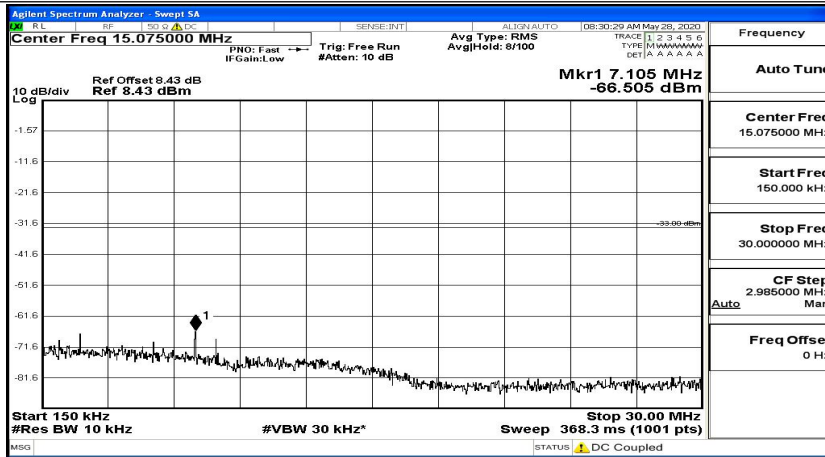

CSE Test Graph(s) (Channel Bandwidth: 10 MHz)_LCH_16QAM

CSE Test Graph(s) (Channel Bandwidth: 10 MHz)_MCH_16QAM

CSE Test Graph(s) (Channel Bandwidth: 10 MHz)_HCH_16QAM

CSE Test Graph(s) (Channel Bandwidth:15 MHz)_LCH_QPSK

CSE Test Graph(s) (Channel Bandwidth:15 MHz)_MCH_QPSK

CSE Test Graph(s) (Channel Bandwidth:15 MHz)_HCH_QPSK

CSE Test Graph(s) (Channel Bandwidth:15 MHz)_LCH_16QAM

CSE Test Graph(s) (Channel Bandwidth:15 MHz)_MCH_16QAM