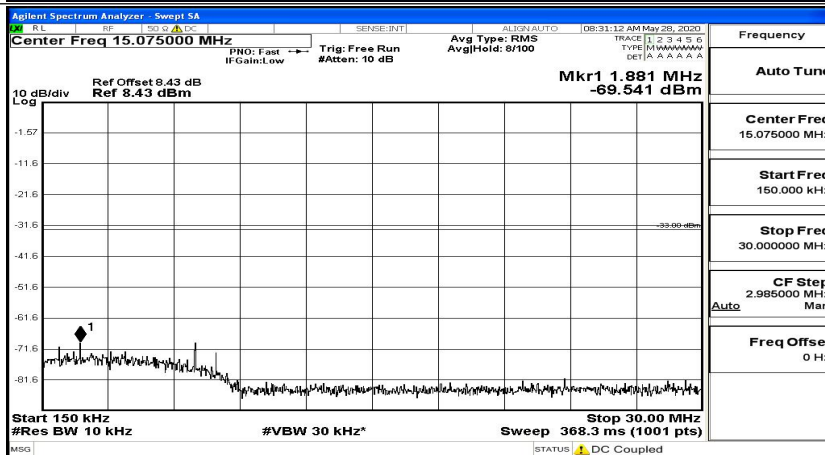

CSE Test Graph(s) (Channel Bandwidth: 10 MHz)_LCH_16QAM

CSE Test Graph(s) (Channel Bandwidth: 10 MHz)_MCH_16QAM

CSE Test Graph(s) (Channel Bandwidth: 10 MHz)_HCH_16QAM

CSE Test Graph(s) (Channel Bandwidth:15 MHz)_LCH_QPSK

CSE Test Graph(s) (Channel Bandwidth:15 MHz)_MCH_QPSK

CSE Test Graph(s) (Channel Bandwidth:15 MHz)_HCH_QPSK

CSE Test Graph(s) (Channel Bandwidth:15 MHz)_LCH_16QAM

CSE Test Graph(s) (Channel Bandwidth:15 MHz)_MCH_16QAM