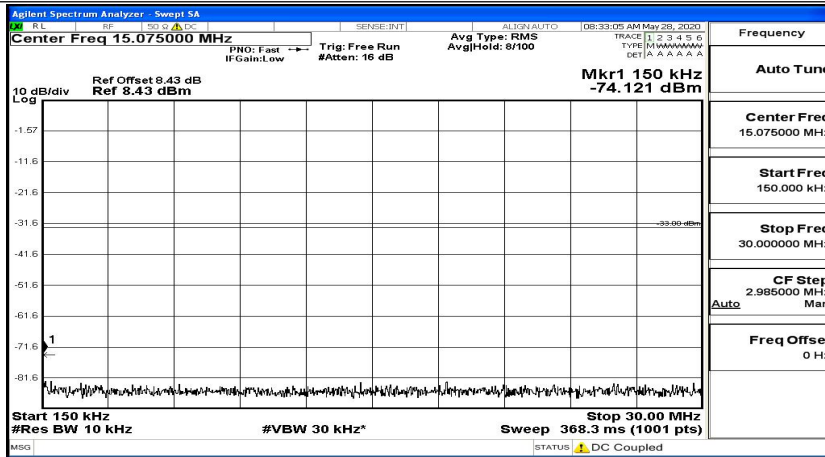

CSE Test Graph(s) (Channel Bandwidth: 10 MHz)_LCH_16QAM

CSE Test Graph(s) (Channel Bandwidth: 10 MHz)_MCH_16QAM

CSE Test Graph(s) (Channel Bandwidth: 10 MHz)_HCH_16QAM

CSE Test Graph(s) (Channel Bandwidth:15 MHz)_LCH_QPSK

CSE Test Graph(s) (Channel Bandwidth:15 MHz)_MCH_QPSK

CSE Test Graph(s) (Channel Bandwidth:15 MHz)_HCH_QPSK

CSE Test Graph(s) (Channel Bandwidth:15 MHz)_LCH_16QAM

CSE Test Graph(s) (Channel Bandwidth:15 MHz)_MCH_16QAM