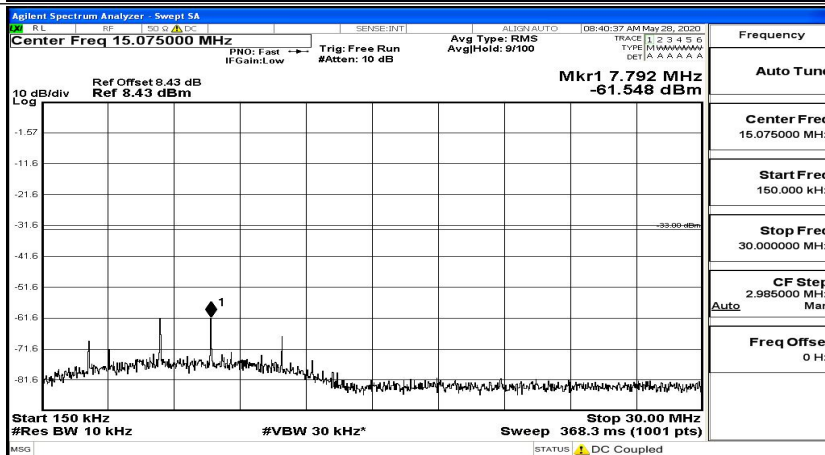

CSE Test Graph(s) (Channel Bandwidth: 10 MHz)_LCH_16QAM

CSE Test Graph(s) (Channel Bandwidth: 10 MHz)_MCH_16QAM

CSE Test Graph(s) (Channel Bandwidth: 10 MHz)_HCH_16QAM

CSE Test Graph(s) (Channel Bandwidth:15 MHz)_LCH_QPSK

CSE Test Graph(s) (Channel Bandwidth:15 MHz)_MCH_QPSK

CSE Test Graph(s) (Channel Bandwidth:15 MHz)_HCH_QPSK

CSE Test Graph(s) (Channel Bandwidth:15 MHz)_LCH_16QAM

CSE Test Graph(s) (Channel Bandwidth:15 MHz)_MCH_16QAM