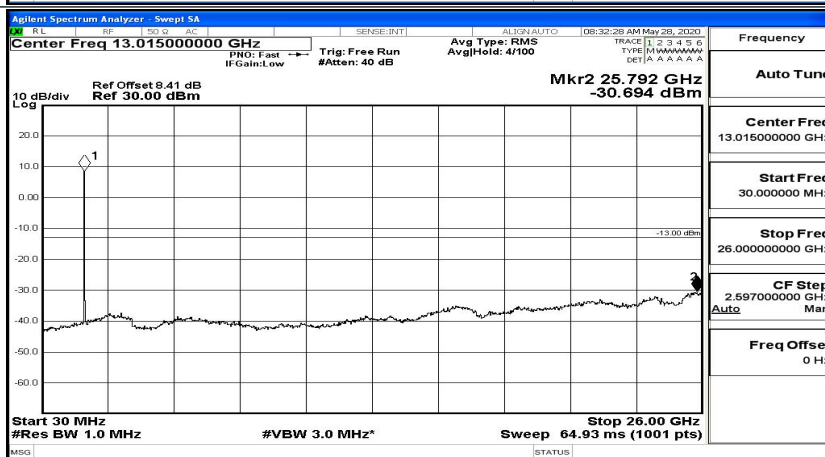

CSE Test Graph(s) (Channel Bandwidth: 10 MHz)_LCH_16QAM

CSE Test Graph(s) (Channel Bandwidth: 10 MHz)_MCH_16QAM

CSE Test Graph(s) (Channel Bandwidth: 10 MHz)_HCH_16QAM

CSE Test Graph(s) (Channel Bandwidth:15 MHz)_LCH_QPSK

CSE Test Graph(s) (Channel Bandwidth:15 MHz)_MCH_QPSK

CSE Test Graph(s) (Channel Bandwidth:15 MHz)_HCH_QPSK

CSE Test Graph(s) (Channel Bandwidth:15 MHz)_LCH_16QAM

CSE Test Graph(s) (Channel Bandwidth:15 MHz)_MCH_16QAM