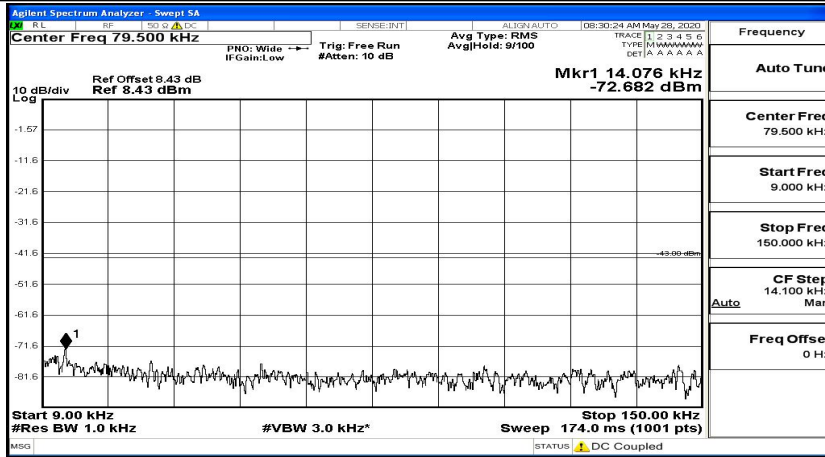

CSE Test Graph(s) (Channel Bandwidth: 10 MHz)_LCH_16QAM

CSE Test Graph(s) (Channel Bandwidth: 10 MHz)_MCH_16QAM

CSE Test Graph(s) (Channel Bandwidth: 10 MHz)_HCH_16QAM

CSE Test Graph(s) (Channel Bandwidth:15 MHz)_LCH_QPSK