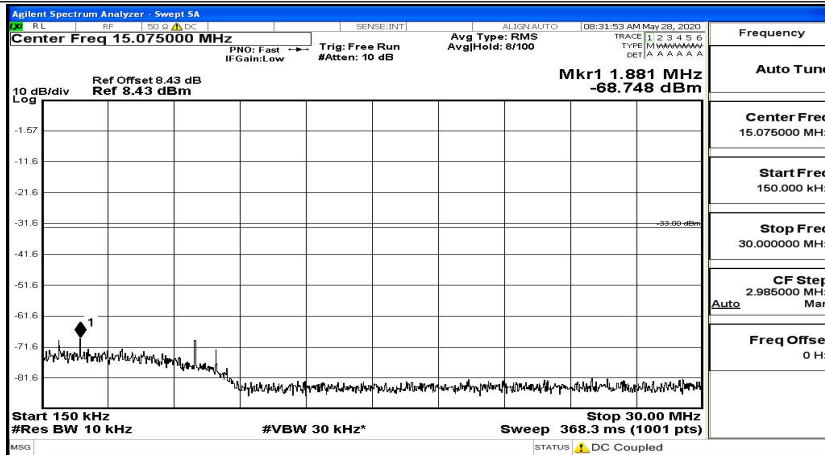

CSE Test Graph(s) (Channel Bandwidth: 10 MHz)_LCH_16QAM

CSE Test Graph(s) (Channel Bandwidth: 10 MHz)_MCH_16QAM

CSE Test Graph(s) (Channel Bandwidth: 10 MHz)_HCH_16QAM

CSE Test Graph(s) (Channel Bandwidth:15 MHz)_LCH_QPSK

CSE Test Graph(s) (Channel Bandwidth:15 MHz)_MCH_QPSK

CSE Test Graph(s) (Channel Bandwidth:15 MHz)_HCH_QPSK

CSE Test Graph(s) (Channel Bandwidth:15 MHz)_LCH_16QAM

CSE Test Graph(s) (Channel Bandwidth:15 MHz)_MCH_16QAM