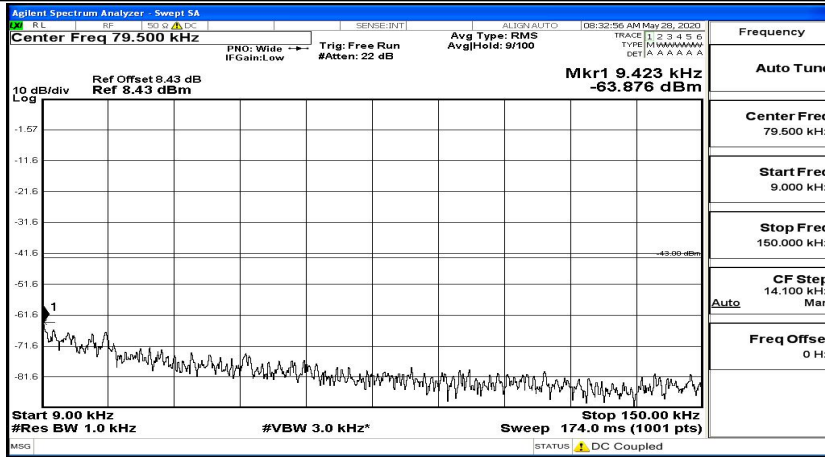

CSE Test Graph(s) (Channel Bandwidth: 10 MHz)_LCH_16QAM

CSE Test Graph(s) (Channel Bandwidth: 10 MHz)_MCH_16QAM

CSE Test Graph(s) (Channel Bandwidth: 10 MHz)_HCH_16QAM

CSE Test Graph(s) (Channel Bandwidth:15 MHz)_LCH_QPSK

CSE Test Graph(s) (Channel Bandwidth:15 MHz)_MCH_QPSK

CSE Test Graph(s) (Channel Bandwidth:15 MHz)_HCH_QPSK

CSE Test Graph(s) (Channel Bandwidth:15 MHz)_LCH_16QAM

CSE Test Graph(s) (Channel Bandwidth:15 MHz)_MCH_16QAM