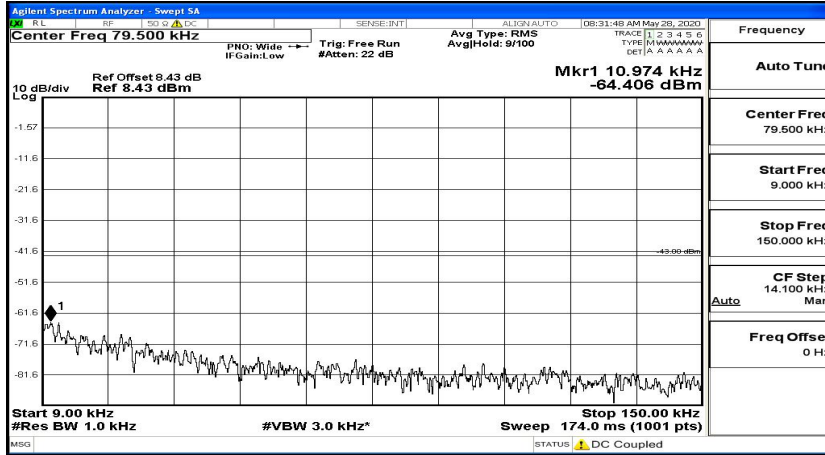

CSE Test Graph(s) (Channel Bandwidth: 10 MHz)_LCH_16QAM

CSE Test Graph(s) (Channel Bandwidth: 10 MHz)_MCH_16QAM

CSE Test Graph(s) (Channel Bandwidth: 10 MHz)_HCH_16QAM

CSE Test Graph(s) (Channel Bandwidth:15 MHz)_LCH_QPSK

CSE Test Graph(s) (Channel Bandwidth:15 MHz)_MCH_QPSK

CSE Test Graph(s) (Channel Bandwidth:15 MHz)_HCH_QPSK

CSE Test Graph(s) (Channel Bandwidth:15 MHz)_LCH_16QAM

CSE Test Graph(s) (Channel Bandwidth:15 MHz)_MCH_16QAM