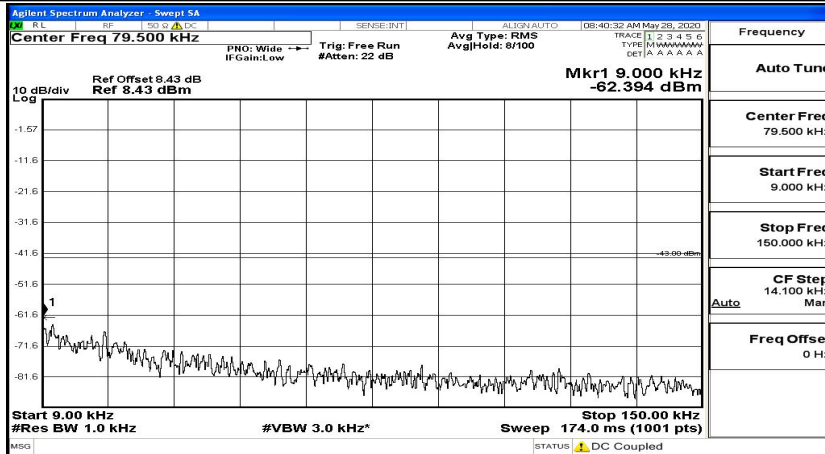

CSE Test Graph(s) (Channel Bandwidth:15 MHz)_HCH_QPSK