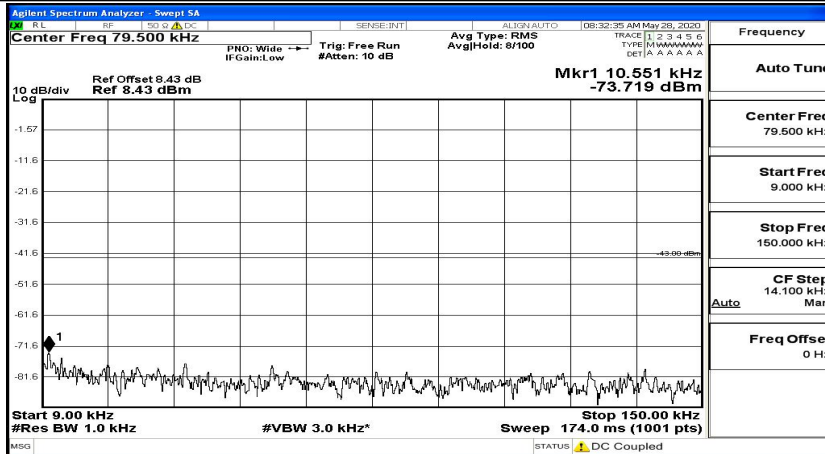

CSE Test Graph(s) (Channel Bandwidth: 10 MHz)_LCH_16QAM

CSE Test Graph(s) (Channel Bandwidth: 10 MHz)_MCH_16QAM

CSE Test Graph(s) (Channel Bandwidth: 10 MHz)_HCH_16QAM

CSE Test Graph(s) (Channel Bandwidth:15 MHz)_LCH_QPSK

CSE Test Graph(s) (Channel Bandwidth:15 MHz)_MCH_QPSK

CSE Test Graph(s) (Channel Bandwidth:15 MHz)_HCH_QPSK

CSE Test Graph(s) (Channel Bandwidth:15 MHz)_LCH_16QAM

CSE Test Graph(s) (Channel Bandwidth:15 MHz)_MCH_16QAM