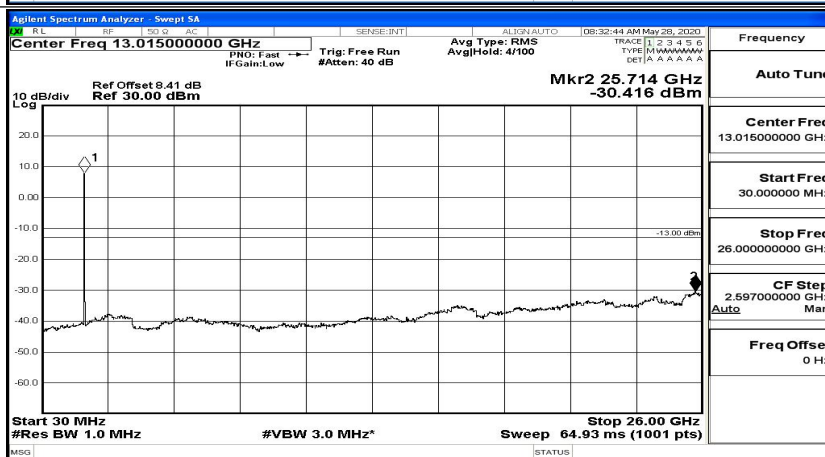

CSE Test Graph(s) (Channel Bandwidth: 10 MHz)_LCH_16QAM

CSE Test Graph(s) (Channel Bandwidth: 10 MHz)_MCH_16QAM

CSE Test Graph(s) (Channel Bandwidth: 10 MHz)_HCH_16QAM

CSE Test Graph(s) (Channel Bandwidth:15 MHz)_LCH_QPSK

CSE Test Graph(s) (Channel Bandwidth:15 MHz)_MCH_QPSK

CSE Test Graph(s) (Channel Bandwidth:15 MHz)_HCH_QPSK

CSE Test Graph(s) (Channel Bandwidth:15 MHz)_LCH_16QAM

CSE Test Graph(s) (Channel Bandwidth:15 MHz)_MCH_16QAM