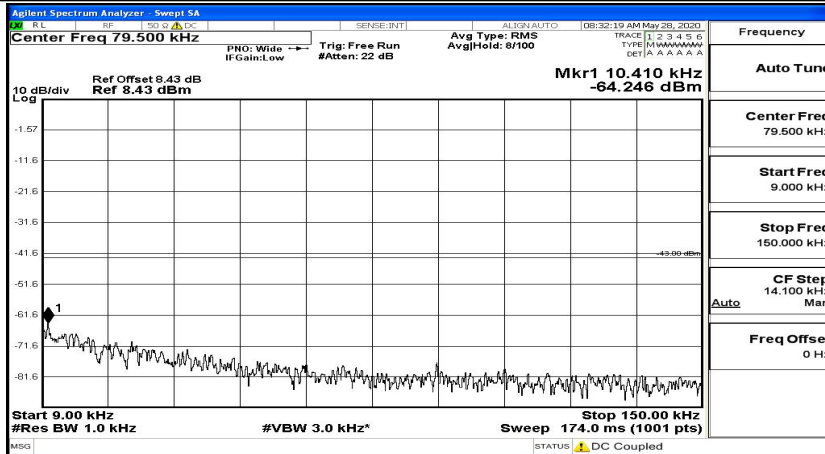

CSE Test Graph(s) (Channel Bandwidth: 10 MHz)_LCH_16QAM

CSE Test Graph(s) (Channel Bandwidth: 10 MHz)_MCH_16QAM

CSE Test Graph(s) (Channel Bandwidth: 10 MHz)_HCH_16QAM

CSE Test Graph(s) (Channel Bandwidth:15 MHz)_LCH_QPSK

CSE Test Graph(s) (Channel Bandwidth:15 MHz)_MCH_QPSK

CSE Test Graph(s) (Channel Bandwidth:15 MHz)_HCH_QPSK

CSE Test Graph(s) (Channel Bandwidth:15 MHz)_LCH_16QAM

CSE Test Graph(s) (Channel Bandwidth:15 MHz)_MCH_16QAM