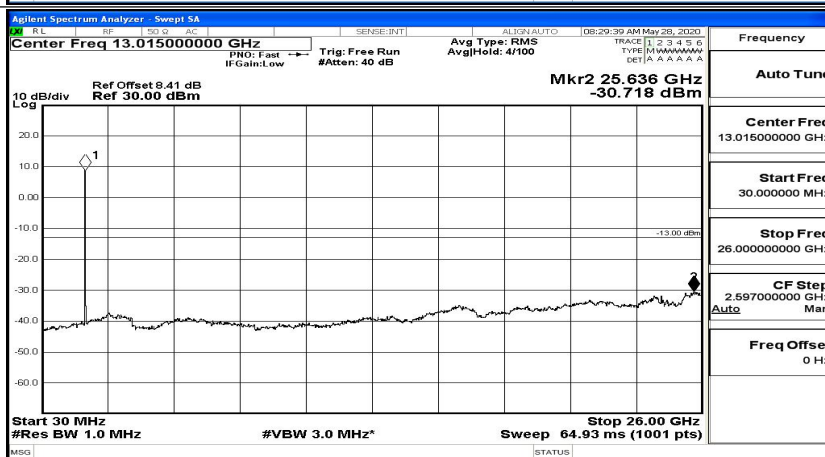

CSE Test Graph(s) (Channel Bandwidth: 5 MHz)_HCH_QPSK

CSE Test Graph(s) (Channel Bandwidth: 5 MHz)_LCH_16QAM

CSE Test Graph(s) (Channel Bandwidth: 5 MHz)_MCH_16QAM

CSE Test Graph(s) (Channel Bandwidth: 5 MHz)_HCH_16QAM

CSE Test Graph(s) (Channel Bandwidth: 10 MHz)_LCH_QPSK

CSE Test Graph(s) (Channel Bandwidth: 10 MHz)_MCH_QPSK

CSE Test Graph(s) (Channel Bandwidth: 10 MHz)_HCH_QPSK