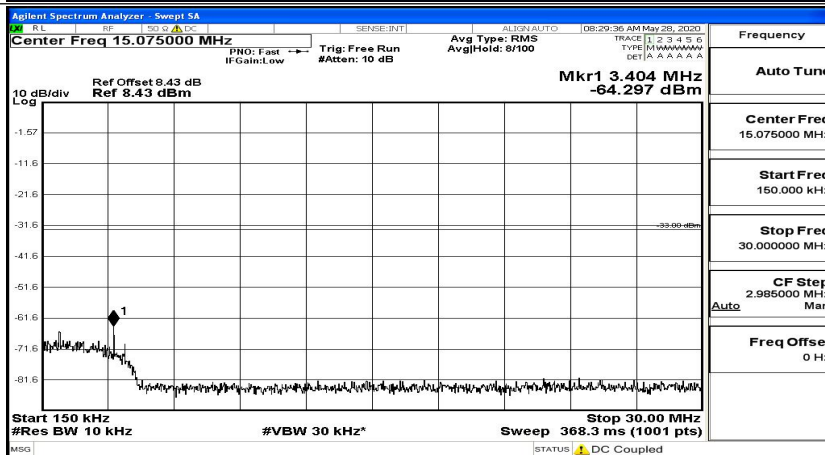

CSE Test Graph(s) (Channel Bandwidth: 5 MHz)_HCH_QPSK

CSE Test Graph(s) (Channel Bandwidth: 5 MHz)_LCH_16QAM

CSE Test Graph(s) (Channel Bandwidth: 5 MHz)_MCH_16QAM

CSE Test Graph(s) (Channel Bandwidth: 5 MHz)_HCH_16QAM

CSE Test Graph(s) (Channel Bandwidth: 10 MHz)_LCH_QPSK

CSE Test Graph(s) (Channel Bandwidth: 10 MHz)_MCH_QPSK

CSE Test Graph(s) (Channel Bandwidth: 10 MHz)_HCH_QPSK