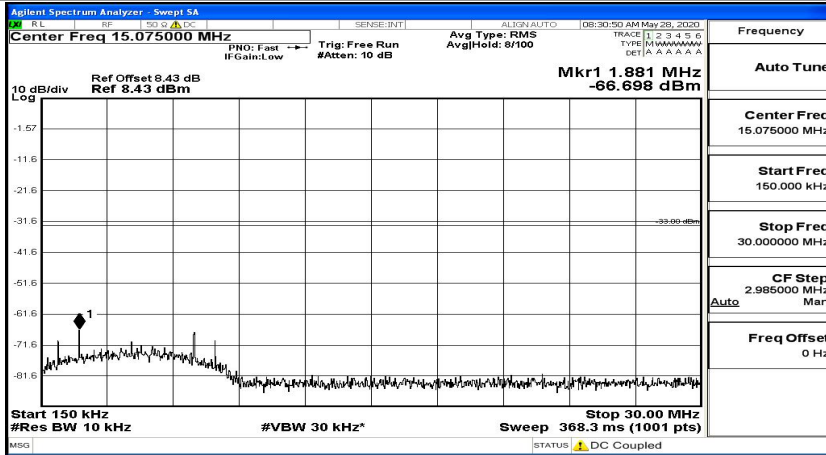

CSE Test Graph(s) (Channel Bandwidth: 5 MHz)_HCH_QPSK

CSE Test Graph(s) (Channel Bandwidth: 5 MHz)_LCH_16QAM

CSE Test Graph(s) (Channel Bandwidth: 5 MHz)_MCH_16QAM

CSE Test Graph(s) (Channel Bandwidth: 5 MHz)_HCH_16QAM

CSE Test Graph(s) (Channel Bandwidth: 10 MHz)_LCH_QPSK

CSE Test Graph(s) (Channel Bandwidth: 10 MHz)_MCH_QPSK

CSE Test Graph(s) (Channel Bandwidth: 10 MHz)_HCH_QPSK