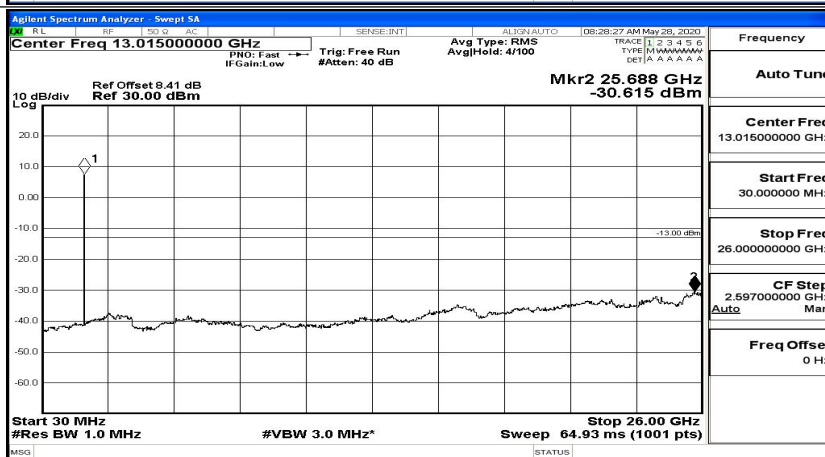

CSE Test Graph(s) (Channel Bandwidth: 5 MHz)_HCH_QPSK

CSE Test Graph(s) (Channel Bandwidth: 5 MHz)_LCH_16QAM

CSE Test Graph(s) (Channel Bandwidth: 5 MHz)_MCH_16QAM

CSE Test Graph(s) (Channel Bandwidth: 5 MHz)_HCH_16QAM

CSE Test Graph(s) (Channel Bandwidth: 10 MHz)_LCH_QPSK

CSE Test Graph(s) (Channel Bandwidth: 10 MHz)_MCH_QPSK

CSE Test Graph(s) (Channel Bandwidth: 10 MHz)_HCH_QPSK