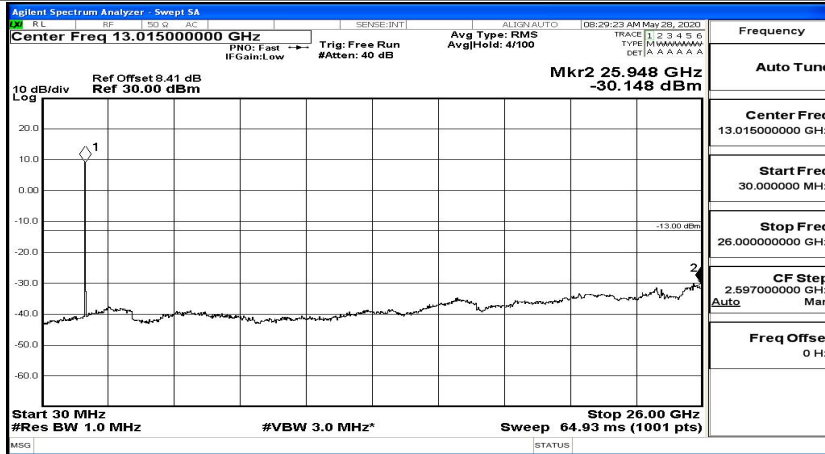

CSE Test Graph(s) (Channel Bandwidth: 5 MHz)_HCH_QPSK

CSE Test Graph(s) (Channel Bandwidth: 5 MHz)_LCH_16QAM

CSE Test Graph(s) (Channel Bandwidth: 5 MHz)_MCH_16QAM

CSE Test Graph(s) (Channel Bandwidth: 5 MHz)_HCH_16QAM

CSE Test Graph(s) (Channel Bandwidth: 10 MHz)_LCH_QPSK

CSE Test Graph(s) (Channel Bandwidth: 10 MHz)_MCH_QPSK

CSE Test Graph(s) (Channel Bandwidth: 10 MHz)_HCH_QPSK