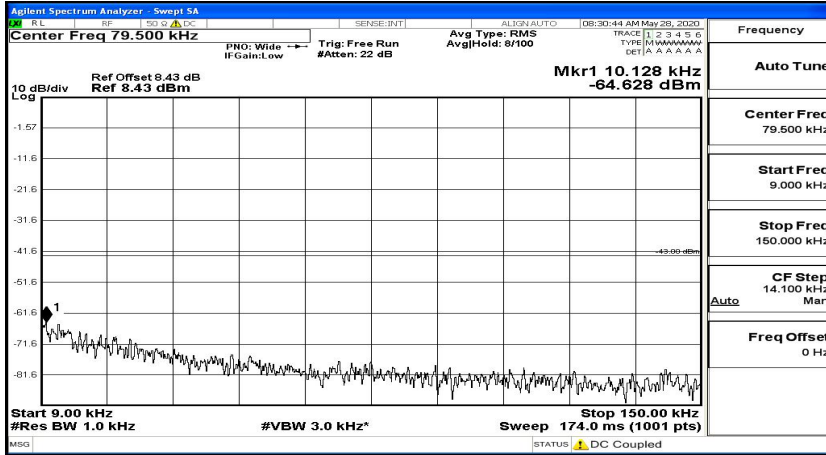

CSE Test Graph(s) (Channel Bandwidth: 5 MHz)_HCH_QPSK

CSE Test Graph(s) (Channel Bandwidth: 5 MHz)_LCH_16QAM

CSE Test Graph(s) (Channel Bandwidth: 5 MHz)_MCH_16QAM

CSE Test Graph(s) (Channel Bandwidth: 5 MHz)_HCH_16QAM

CSE Test Graph(s) (Channel Bandwidth: 10 MHz)_LCH_QPSK

CSE Test Graph(s) (Channel Bandwidth: 10 MHz)_MCH_QPSK

CSE Test Graph(s) (Channel Bandwidth: 10 MHz)_HCH_QPSK