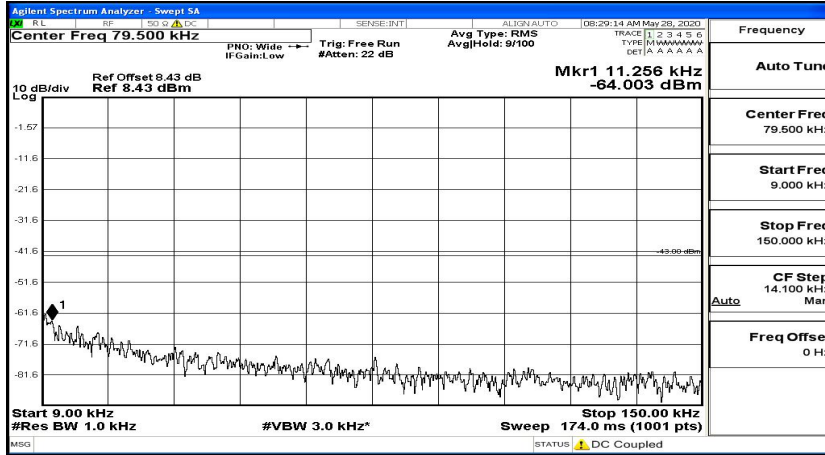

CSE Test Graph(s) (Channel Bandwidth: 5 MHz)_HCH_QPSK

CSE Test Graph(s) (Channel Bandwidth: 5 MHz)_LCH_16QAM

CSE Test Graph(s) (Channel Bandwidth: 5 MHz)_MCH_16QAM

CSE Test Graph(s) (Channel Bandwidth: 5 MHz)_HCH_16QAM

CSE Test Graph(s) (Channel Bandwidth: 10 MHz)_LCH_QPSK

CSE Test Graph(s) (Channel Bandwidth: 10 MHz)_MCH_QPSK

CSE Test Graph(s) (Channel Bandwidth: 10 MHz)_HCH_QPSK