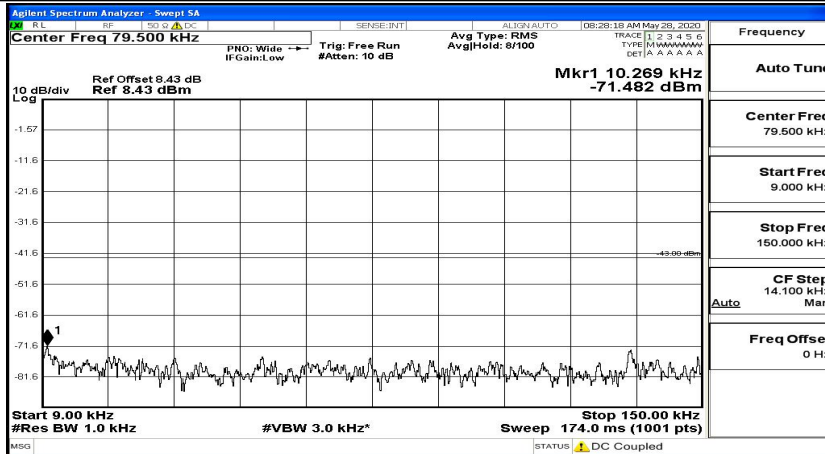

CSE Test Graph(s) (Channel Bandwidth: 5 MHz)_HCH_QPSK

CSE Test Graph(s) (Channel Bandwidth: 5 MHz)_LCH_16QAM

CSE Test Graph(s) (Channel Bandwidth: 5 MHz)_MCH_16QAM

CSE Test Graph(s) (Channel Bandwidth: 5 MHz)_HCH_16QAM

CSE Test Graph(s) (Channel Bandwidth: 10 MHz)_LCH_QPSK

CSE Test Graph(s) (Channel Bandwidth: 10 MHz)_MCH_QPSK

CSE Test Graph(s) (Channel Bandwidth: 10 MHz)_HCH_QPSK