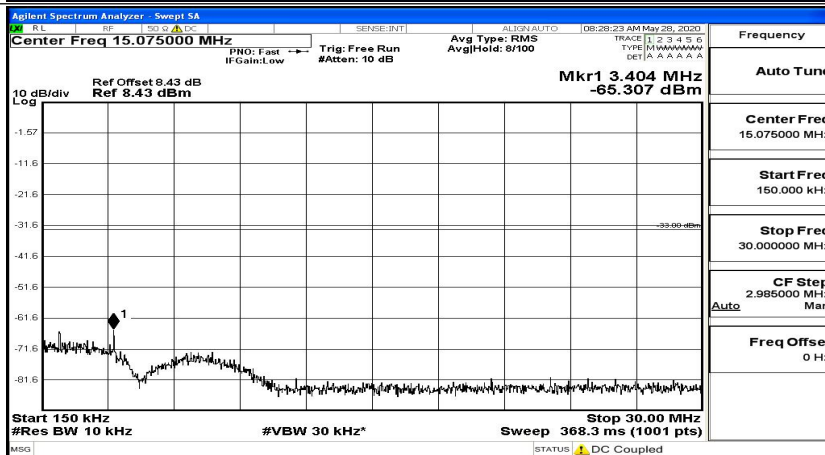

CSE Test Graph(s) (Channel Bandwidth: 5 MHz)_HCH_QPSK

CSE Test Graph(s) (Channel Bandwidth: 5 MHz)_LCH_16QAM

CSE Test Graph(s) (Channel Bandwidth: 5 MHz)_MCH_16QAM

CSE Test Graph(s) (Channel Bandwidth: 5 MHz)_HCH_16QAM

CSE Test Graph(s) (Channel Bandwidth: 10 MHz)_LCH_QPSK

CSE Test Graph(s) (Channel Bandwidth: 10 MHz)_MCH_QPSK

CSE Test Graph(s) (Channel Bandwidth: 10 MHz)_HCH_QPSK