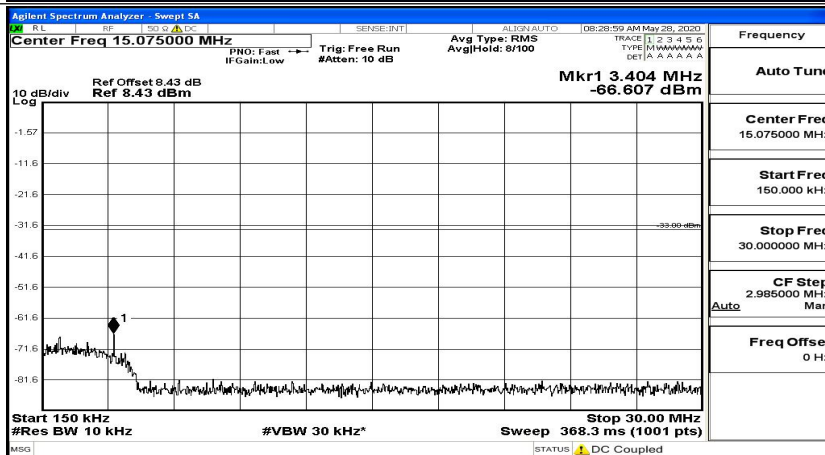

CSE Test Graph(s) (Channel Bandwidth: 5 MHz)_HCH_QPSK

CSE Test Graph(s) (Channel Bandwidth: 5 MHz)_LCH_16QAM

CSE Test Graph(s) (Channel Bandwidth: 5 MHz)_MCH_16QAM

CSE Test Graph(s) (Channel Bandwidth: 5 MHz)_HCH_16QAM

CSE Test Graph(s) (Channel Bandwidth: 10 MHz)_LCH_QPSK

CSE Test Graph(s) (Channel Bandwidth: 10 MHz)_MCH_QPSK

CSE Test Graph(s) (Channel Bandwidth: 10 MHz)_HCH_QPSK