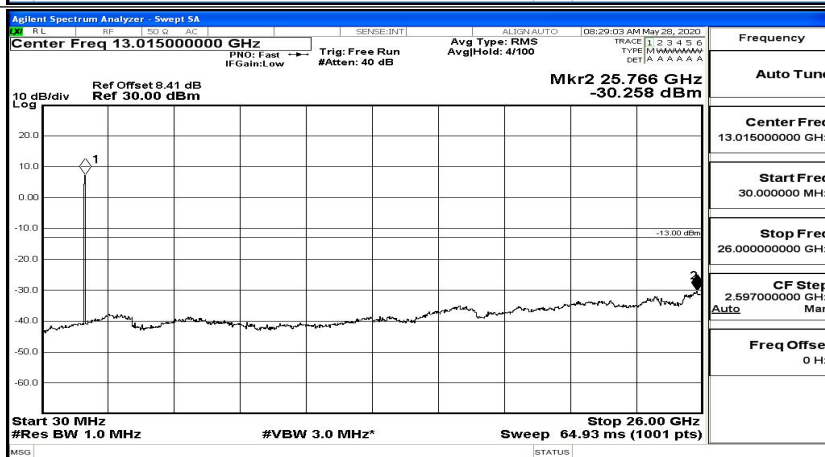

CSE Test Graph(s) (Channel Bandwidth: 5 MHz)_HCH_QPSK

CSE Test Graph(s) (Channel Bandwidth: 5 MHz)_LCH_16QAM

CSE Test Graph(s) (Channel Bandwidth: 5 MHz)_MCH_16QAM

CSE Test Graph(s) (Channel Bandwidth: 5 MHz)_HCH_16QAM

CSE Test Graph(s) (Channel Bandwidth: 10 MHz)_LCH_QPSK

CSE Test Graph(s) (Channel Bandwidth: 10 MHz)_MCH_QPSK

CSE Test Graph(s) (Channel Bandwidth: 10 MHz)_HCH_QPSK