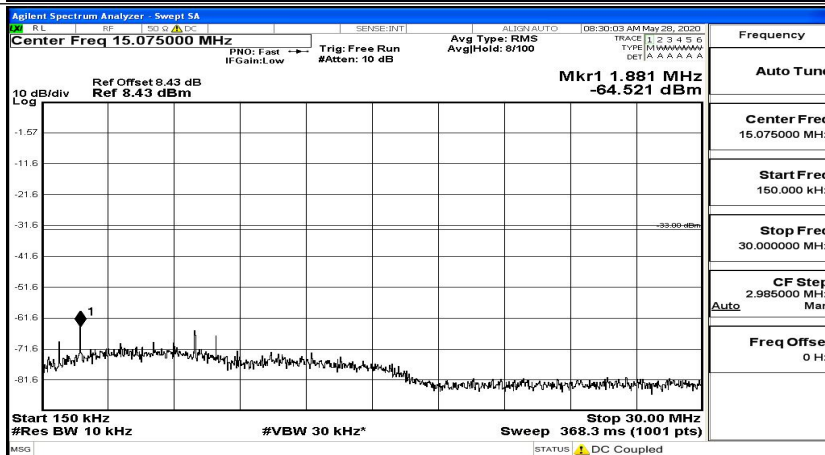

CSE Test Graph(s) (Channel Bandwidth: 5 MHz)_HCH_QPSK

CSE Test Graph(s) (Channel Bandwidth: 5 MHz)_LCH_16QAM

CSE Test Graph(s) (Channel Bandwidth: 5 MHz)_MCH_16QAM

CSE Test Graph(s) (Channel Bandwidth: 5 MHz)_HCH_16QAM

CSE Test Graph(s) (Channel Bandwidth: 10 MHz)_LCH_QPSK

CSE Test Graph(s) (Channel Bandwidth: 10 MHz)_MCH_QPSK

CSE Test Graph(s) (Channel Bandwidth: 10 MHz)_HCH_QPSK