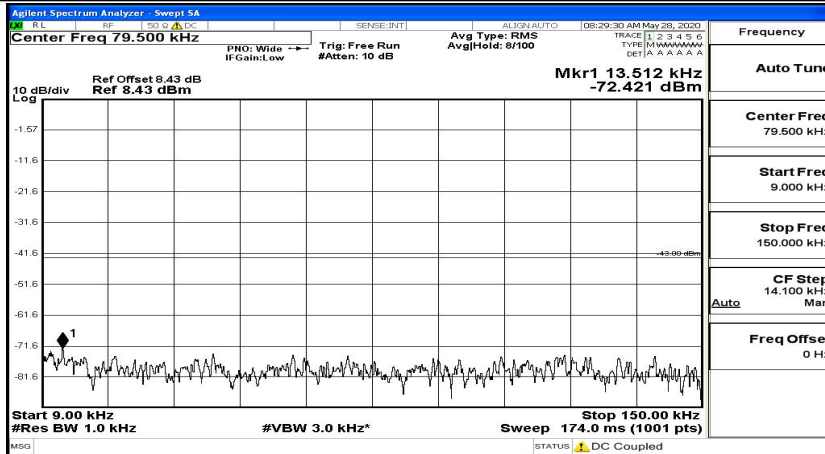

CSE Test Graph(s) (Channel Bandwidth: 5 MHz)_HCH_QPSK

CSE Test Graph(s) (Channel Bandwidth: 5 MHz)_LCH_16QAM

CSE Test Graph(s) (Channel Bandwidth: 5 MHz)_MCH_16QAM

CSE Test Graph(s) (Channel Bandwidth: 5 MHz)_HCH_16QAM

CSE Test Graph(s) (Channel Bandwidth: 10 MHz)_LCH_QPSK

CSE Test Graph(s) (Channel Bandwidth: 10 MHz)_MCH_QPSK

CSE Test Graph(s) (Channel Bandwidth: 10 MHz)_HCH_QPSK