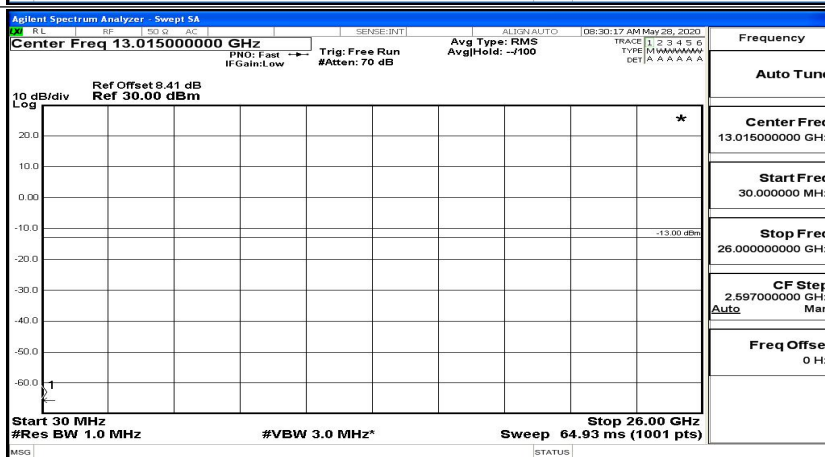

CSE Test Graph(s) (Channel Bandwidth: 5 MHz)_HCH_QPSK

CSE Test Graph(s) (Channel Bandwidth: 5 MHz)_LCH_16QAM

CSE Test Graph(s) (Channel Bandwidth: 5 MHz)_MCH_16QAM

CSE Test Graph(s) (Channel Bandwidth: 5 MHz)_HCH_16QAM

CSE Test Graph(s) (Channel Bandwidth: 10 MHz)_LCH_QPSK

CSE Test Graph(s) (Channel Bandwidth: 10 MHz)_MCH_QPSK

CSE Test Graph(s) (Channel Bandwidth: 10 MHz)_HCH_QPSK