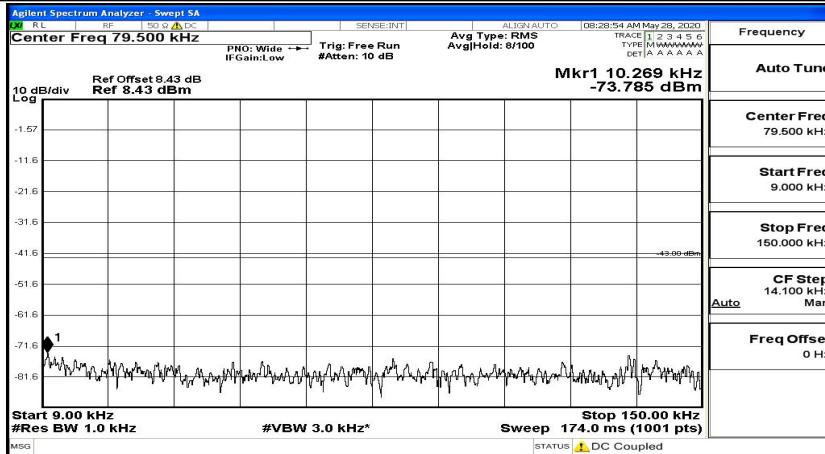

CSE Test Graph(s) (Channel Bandwidth: 5 MHz)_HCH_QPSK

CSE Test Graph(s) (Channel Bandwidth: 5 MHz)_LCH_16QAM

CSE Test Graph(s) (Channel Bandwidth: 5 MHz)_MCH_16QAM

CSE Test Graph(s) (Channel Bandwidth: 5 MHz)_HCH_16QAM

CSE Test Graph(s) (Channel Bandwidth: 10 MHz)_LCH_QPSK

CSE Test Graph(s) (Channel Bandwidth: 10 MHz)_MCH_QPSK

CSE Test Graph(s) (Channel Bandwidth: 10 MHz)_HCH_QPSK