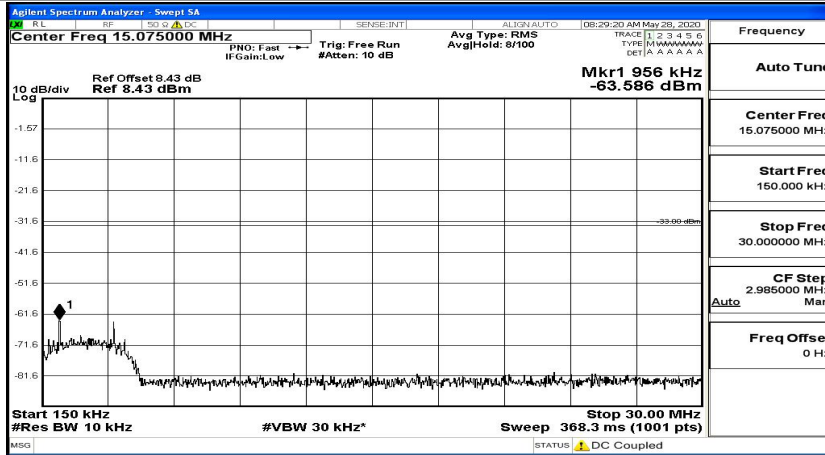

CSE Test Graph(s) (Channel Bandwidth: 5 MHz)_HCH_QPSK

CSE Test Graph(s) (Channel Bandwidth: 5 MHz)_LCH_16QAM

CSE Test Graph(s) (Channel Bandwidth: 5 MHz)_MCH_16QAM

CSE Test Graph(s) (Channel Bandwidth: 5 MHz)_HCH_16QAM

CSE Test Graph(s) (Channel Bandwidth: 10 MHz)_LCH_QPSK

CSE Test Graph(s) (Channel Bandwidth: 10 MHz)_MCH_QPSK

CSE Test Graph(s) (Channel Bandwidth: 10 MHz)_HCH_QPSK