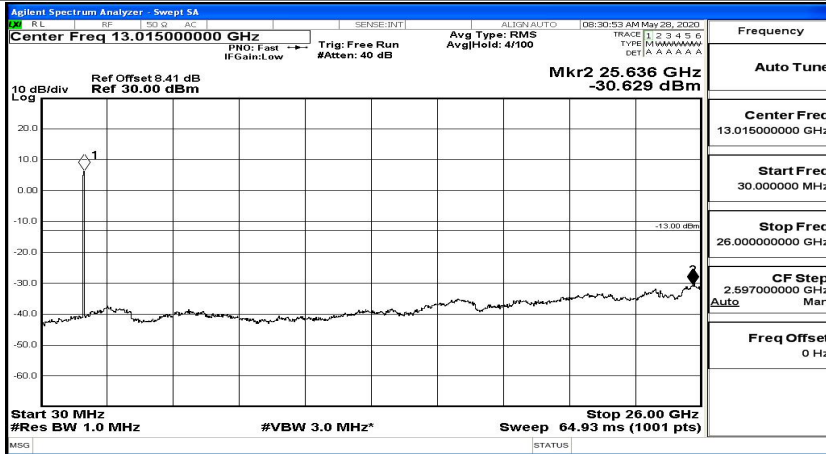

CSE Test Graph(s) (Channel Bandwidth: 5 MHz)_HCH_QPSK

CSE Test Graph(s) (Channel Bandwidth: 5 MHz)_LCH_16QAM

CSE Test Graph(s) (Channel Bandwidth: 5 MHz)_MCH_16QAM

CSE Test Graph(s) (Channel Bandwidth: 5 MHz)_HCH_16QAM

CSE Test Graph(s) (Channel Bandwidth: 10 MHz)_LCH_QPSK

CSE Test Graph(s) (Channel Bandwidth: 10 MHz)_MCH_QPSK

CSE Test Graph(s) (Channel Bandwidth: 10 MHz)_HCH_QPSK