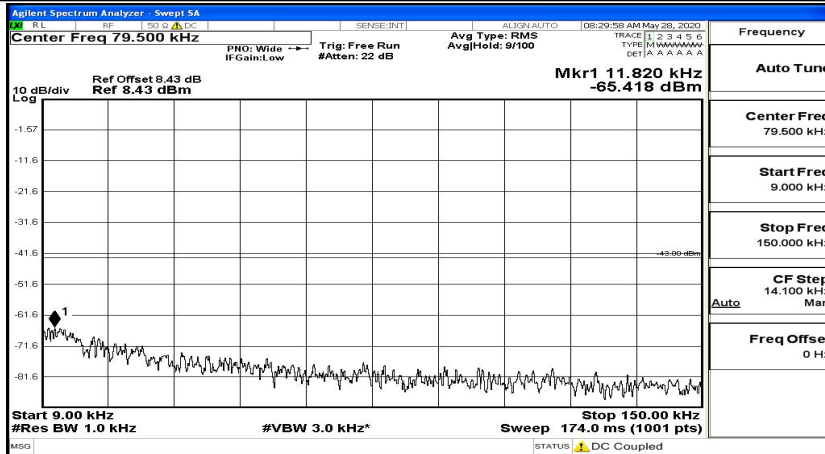

CSE Test Graph(s) (Channel Bandwidth: 5 MHz)_HCH_QPSK

CSE Test Graph(s) (Channel Bandwidth: 5 MHz)_LCH_16QAM

CSE Test Graph(s) (Channel Bandwidth: 5 MHz)_MCH_16QAM

CSE Test Graph(s) (Channel Bandwidth: 5 MHz)_HCH_16QAM

CSE Test Graph(s) (Channel Bandwidth: 10 MHz)_LCH_QPSK

CSE Test Graph(s) (Channel Bandwidth: 10 MHz)_MCH_QPSK

CSE Test Graph(s) (Channel Bandwidth: 10 MHz)_HCH_QPSK