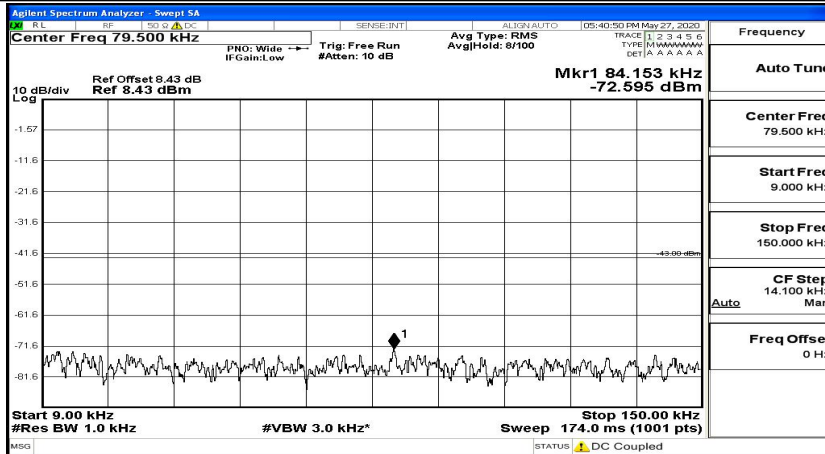

CSE Test Graph(s) (Channel Bandwidth: 3 MHz)_LCH_QPSK

CSE Test Graph(s) (Channel Bandwidth: 3 MHz)_MCH_QPSK

CSE Test Graph(s) (Channel Bandwidth: 3 MHz)_HCH_QPSK

CSE Test Graph(s) (Channel Bandwidth: 3 MHz)_LCH_16QAM

CSE Test Graph(s) (Channel Bandwidth: 3 MHz)_MCH_16QAM

CSE Test Graph(s) (Channel Bandwidth: 3 MHz)_HCH_16QAM

CSE Test Graph(s) (Channel Bandwidth: 5 MHz)_LCH_QPSK

CSE Test Graph(s) (Channel Bandwidth: 5 MHz)_MCH_QPSK