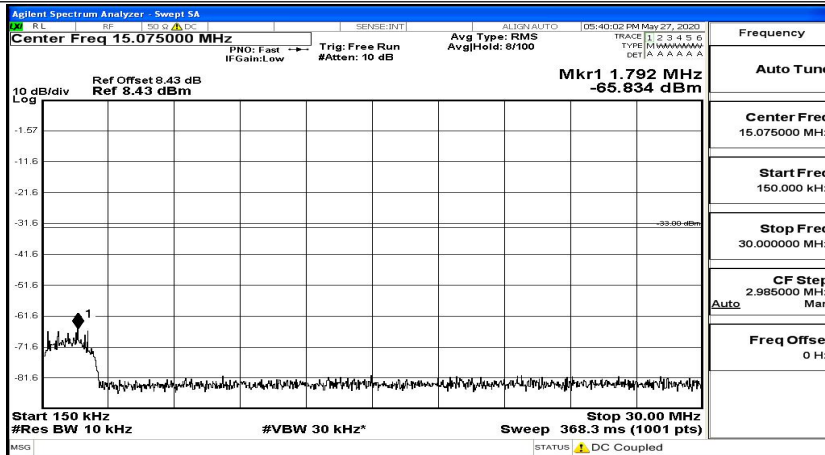

CSE Test Graph(s) (Channel Bandwidth: 3 MHz)_LCH_QPSK

CSE Test Graph(s) (Channel Bandwidth: 3 MHz)_MCH_QPSK

CSE Test Graph(s) (Channel Bandwidth: 3 MHz)_HCH_QPSK

CSE Test Graph(s) (Channel Bandwidth: 3 MHz)_LCH_16QAM

CSE Test Graph(s) (Channel Bandwidth: 3 MHz)_MCH_16QAM

CSE Test Graph(s) (Channel Bandwidth: 3 MHz)_HCH_16QAM

CSE Test Graph(s) (Channel Bandwidth: 5 MHz)_LCH_QPSK

CSE Test Graph(s) (Channel Bandwidth: 5 MHz)_MCH_QPSK