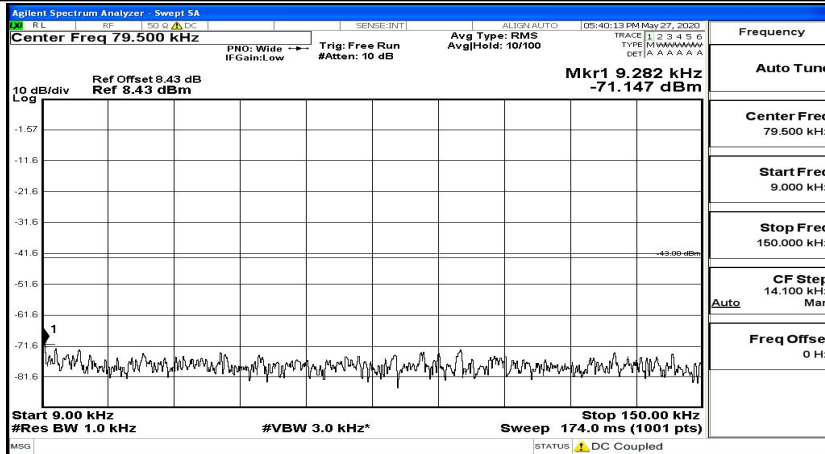

CSE Test Graph(s) (Channel Bandwidth: 3 MHz)_LCH_QPSK

CSE Test Graph(s) (Channel Bandwidth: 3 MHz)_MCH_QPSK

CSE Test Graph(s) (Channel Bandwidth: 3 MHz)_HCH_QPSK

CSE Test Graph(s) (Channel Bandwidth: 3 MHz)_LCH_16QAM

CSE Test Graph(s) (Channel Bandwidth: 3 MHz)_MCH_16QAM

CSE Test Graph(s) (Channel Bandwidth: 3 MHz)_HCH_16QAM

CSE Test Graph(s) (Channel Bandwidth: 5 MHz)_LCH_QPSK

CSE Test Graph(s) (Channel Bandwidth: 5 MHz)_MCH_QPSK