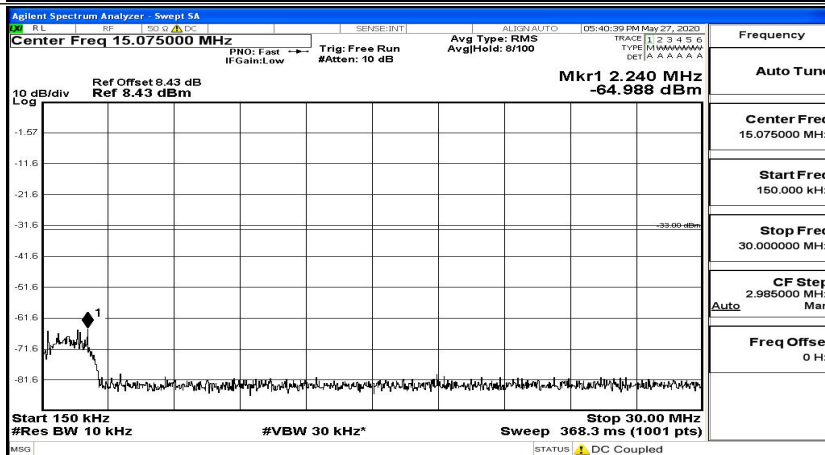

CSE Test Graph(s) (Channel Bandwidth: 3 MHz)_LCH_QPSK

CSE Test Graph(s) (Channel Bandwidth: 3 MHz)_MCH_QPSK

CSE Test Graph(s) (Channel Bandwidth: 3 MHz)_HCH_QPSK

CSE Test Graph(s) (Channel Bandwidth: 3 MHz)_LCH_16QAM

CSE Test Graph(s) (Channel Bandwidth: 3 MHz)_MCH_16QAM

CSE Test Graph(s) (Channel Bandwidth: 3 MHz)_HCH_16QAM

CSE Test Graph(s) (Channel Bandwidth: 5 MHz)_LCH_QPSK

CSE Test Graph(s) (Channel Bandwidth: 5 MHz)_MCH_QPSK