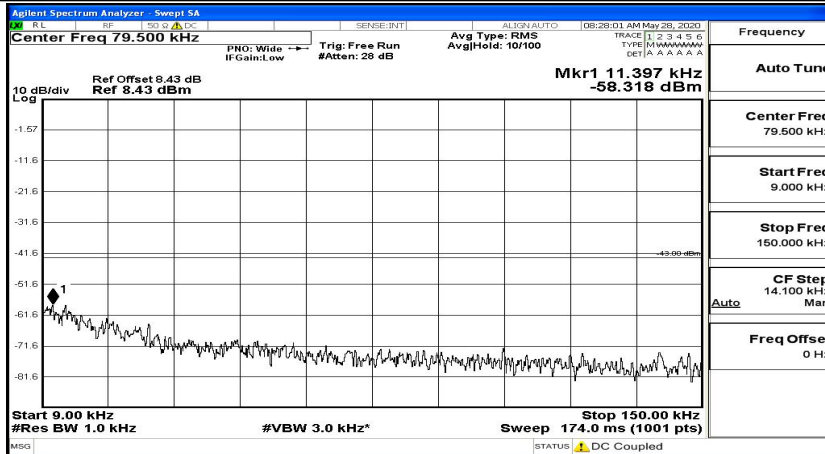

CSE Test Graph(s) (Channel Bandwidth: 3 MHz)_LCH_QPSK

CSE Test Graph(s) (Channel Bandwidth: 3 MHz)_MCH_QPSK

CSE Test Graph(s) (Channel Bandwidth: 3 MHz)_HCH_QPSK

CSE Test Graph(s) (Channel Bandwidth: 3 MHz)_LCH_16QAM

CSE Test Graph(s) (Channel Bandwidth: 3 MHz)_MCH_16QAM

CSE Test Graph(s) (Channel Bandwidth: 3 MHz)_HCH_16QAM

CSE Test Graph(s) (Channel Bandwidth: 5 MHz)_LCH_QPSK

CSE Test Graph(s) (Channel Bandwidth: 5 MHz)_MCH_QPSK