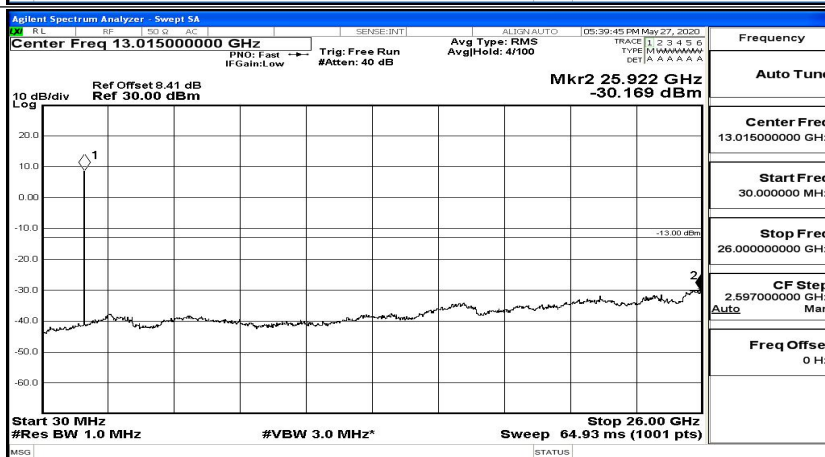

CSE Test Graph(s) (Channel Bandwidth: 3 MHz)_LCH_QPSK

CSE Test Graph(s) (Channel Bandwidth: 3 MHz)_MCH_QPSK

CSE Test Graph(s) (Channel Bandwidth: 3 MHz)_HCH_QPSK

CSE Test Graph(s) (Channel Bandwidth: 3 MHz)_LCH_16QAM

CSE Test Graph(s) (Channel Bandwidth: 3 MHz)_MCH_16QAM

CSE Test Graph(s) (Channel Bandwidth: 3 MHz)_HCH_16QAM

CSE Test Graph(s) (Channel Bandwidth: 5 MHz)_LCH_QPSK

CSE Test Graph(s) (Channel Bandwidth: 5 MHz)_MCH_QPSK