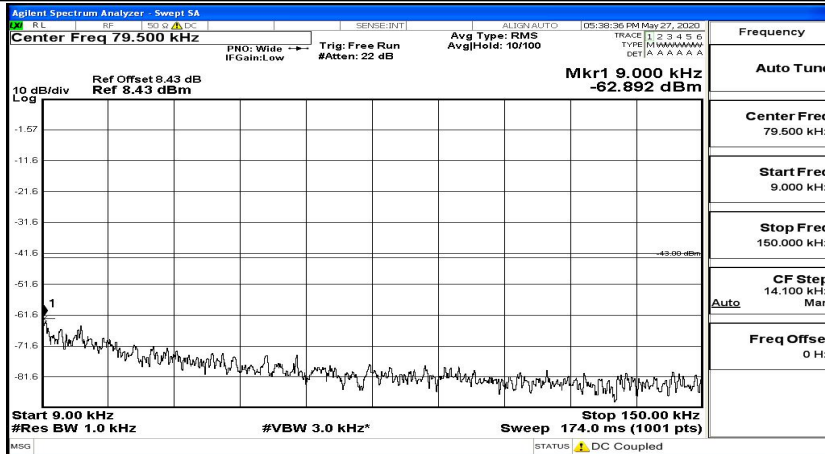

CSE Test Graph(s) (Channel Bandwidth: 3 MHz)_LCH_QPSK

CSE Test Graph(s) (Channel Bandwidth: 3 MHz)_MCH_QPSK

CSE Test Graph(s) (Channel Bandwidth: 3 MHz)_HCH_QPSK

CSE Test Graph(s) (Channel Bandwidth: 3 MHz)_LCH_16QAM

CSE Test Graph(s) (Channel Bandwidth: 3 MHz)_MCH_16QAM

CSE Test Graph(s) (Channel Bandwidth: 3 MHz)_HCH_16QAM

CSE Test Graph(s) (Channel Bandwidth: 5 MHz)_LCH_QPSK

CSE Test Graph(s) (Channel Bandwidth: 5 MHz)_MCH_QPSK