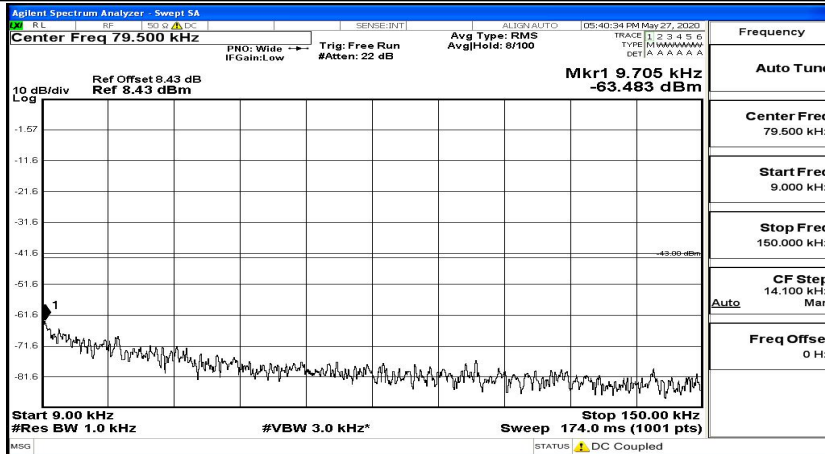

CSE Test Graph(s) (Channel Bandwidth: 3 MHz)_LCH_QPSK

CSE Test Graph(s) (Channel Bandwidth: 3 MHz)_MCH_QPSK

CSE Test Graph(s) (Channel Bandwidth: 3 MHz)_HCH_QPSK

CSE Test Graph(s) (Channel Bandwidth: 3 MHz)_LCH_16QAM

CSE Test Graph(s) (Channel Bandwidth: 3 MHz)_MCH_16QAM

CSE Test Graph(s) (Channel Bandwidth: 3 MHz)_HCH_16QAM

CSE Test Graph(s) (Channel Bandwidth: 5 MHz)_LCH_QPSK

CSE Test Graph(s) (Channel Bandwidth: 5 MHz)_MCH_QPSK