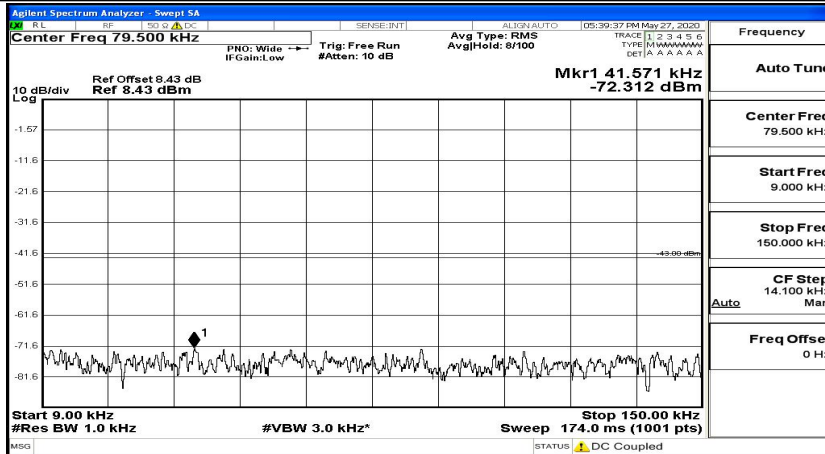

CSE Test Graph(s) (Channel Bandwidth: 3 MHz)_LCH_QPSK

CSE Test Graph(s) (Channel Bandwidth: 3 MHz)_MCH_QPSK

CSE Test Graph(s) (Channel Bandwidth: 3 MHz)_HCH_QPSK

CSE Test Graph(s) (Channel Bandwidth: 3 MHz)_LCH_16QAM

CSE Test Graph(s) (Channel Bandwidth: 3 MHz)_MCH_16QAM

CSE Test Graph(s) (Channel Bandwidth: 3 MHz)_HCH_16QAM

CSE Test Graph(s) (Channel Bandwidth: 5 MHz)_LCH_QPSK

CSE Test Graph(s) (Channel Bandwidth: 5 MHz)_MCH_QPSK