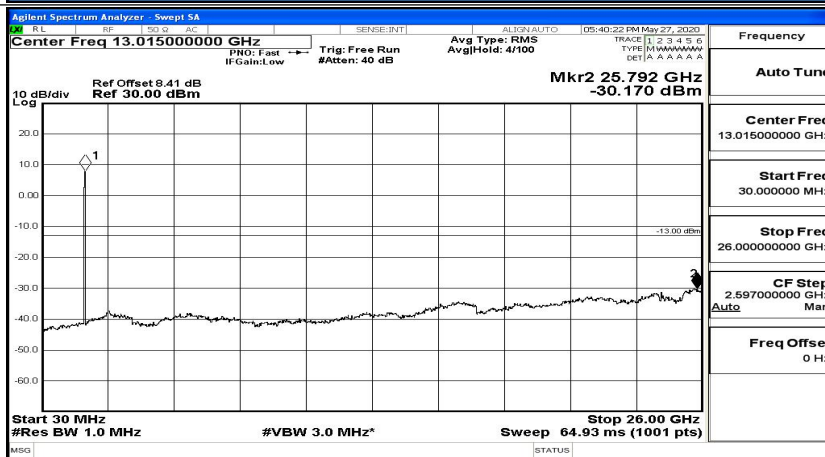

CSE Test Graph(s) (Channel Bandwidth: 3 MHz)_LCH_QPSK

CSE Test Graph(s) (Channel Bandwidth: 3 MHz)_MCH_QPSK

CSE Test Graph(s) (Channel Bandwidth: 3 MHz)_HCH_QPSK

CSE Test Graph(s) (Channel Bandwidth: 3 MHz)_LCH_16QAM

CSE Test Graph(s) (Channel Bandwidth: 3 MHz)_MCH_16QAM

CSE Test Graph(s) (Channel Bandwidth: 3 MHz)_HCH_16QAM

CSE Test Graph(s) (Channel Bandwidth: 5 MHz)_LCH_QPSK

CSE Test Graph(s) (Channel Bandwidth: 5 MHz)_MCH_QPSK