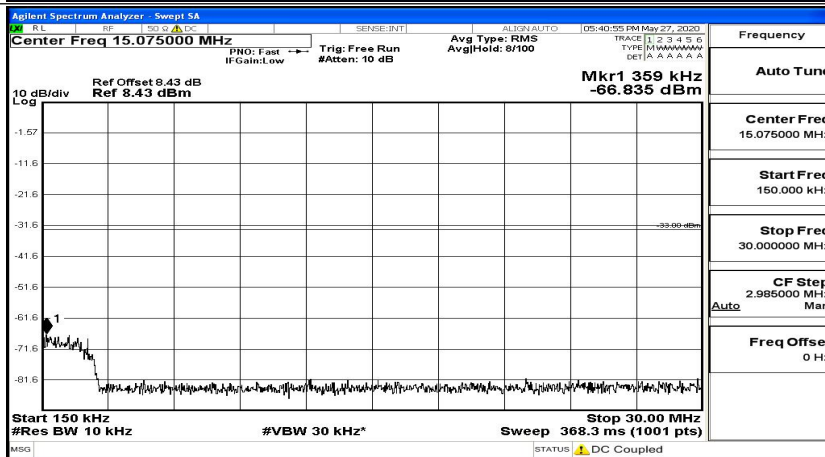

CSE Test Graph(s) (Channel Bandwidth: 3 MHz)_LCH_QPSK

CSE Test Graph(s) (Channel Bandwidth: 3 MHz)_MCH_QPSK

CSE Test Graph(s) (Channel Bandwidth: 3 MHz)_HCH_QPSK

CSE Test Graph(s) (Channel Bandwidth: 3 MHz)_LCH_16QAM

CSE Test Graph(s) (Channel Bandwidth: 3 MHz)_MCH_16QAM

CSE Test Graph(s) (Channel Bandwidth: 3 MHz)_HCH_16QAM

CSE Test Graph(s) (Channel Bandwidth: 5 MHz)_LCH_QPSK

CSE Test Graph(s) (Channel Bandwidth: 5 MHz)_MCH_QPSK