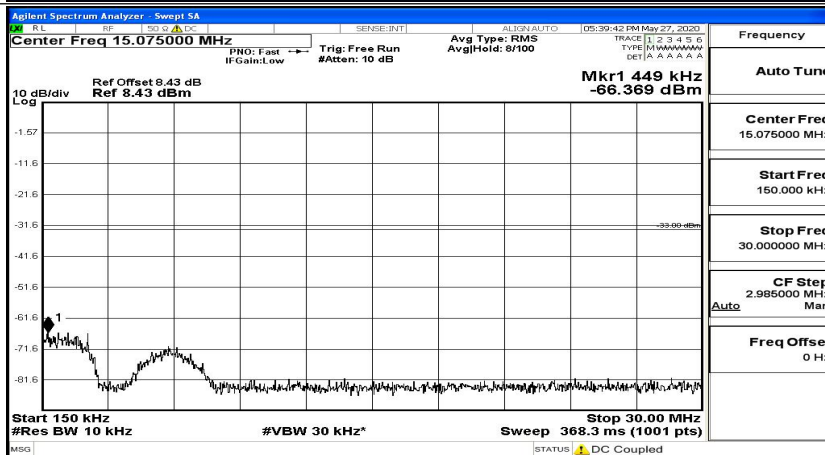

CSE Test Graph(s) (Channel Bandwidth: 3 MHz)_LCH_QPSK

CSE Test Graph(s) (Channel Bandwidth: 3 MHz)_MCH_QPSK

CSE Test Graph(s) (Channel Bandwidth: 3 MHz)_HCH_QPSK

CSE Test Graph(s) (Channel Bandwidth: 3 MHz)_LCH_16QAM

CSE Test Graph(s) (Channel Bandwidth: 3 MHz)_MCH_16QAM

CSE Test Graph(s) (Channel Bandwidth: 3 MHz)_HCH_16QAM

CSE Test Graph(s) (Channel Bandwidth: 5 MHz)_LCH_QPSK

CSE Test Graph(s) (Channel Bandwidth: 5 MHz)_MCH_QPSK