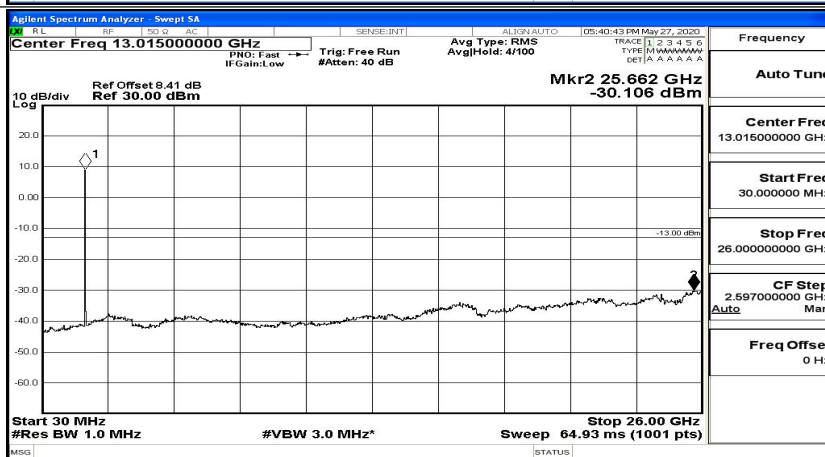

CSE Test Graph(s) (Channel Bandwidth: 3 MHz)_LCH_QPSK

CSE Test Graph(s) (Channel Bandwidth: 3 MHz)_MCH_QPSK

CSE Test Graph(s) (Channel Bandwidth: 3 MHz)_HCH_QPSK

CSE Test Graph(s) (Channel Bandwidth: 3 MHz)_LCH_16QAM

CSE Test Graph(s) (Channel Bandwidth: 3 MHz)_MCH_16QAM

CSE Test Graph(s) (Channel Bandwidth: 3 MHz)_HCH_16QAM

CSE Test Graph(s) (Channel Bandwidth: 5 MHz)_LCH_QPSK

CSE Test Graph(s) (Channel Bandwidth: 5 MHz)_MCH_QPSK