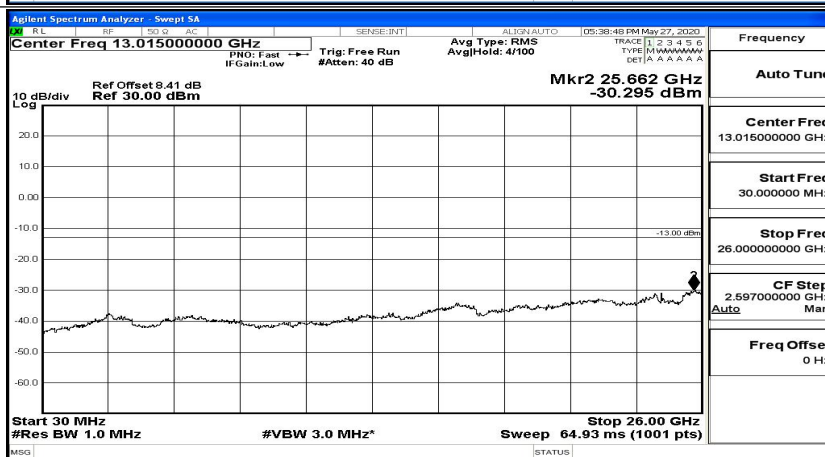

CSE Test Graph(s) (Channel Bandwidth: 3 MHz)_LCH_QPSK

CSE Test Graph(s) (Channel Bandwidth: 3 MHz)_MCH_QPSK

CSE Test Graph(s) (Channel Bandwidth: 3 MHz)_HCH_QPSK

CSE Test Graph(s) (Channel Bandwidth: 3 MHz)_LCH_16QAM

CSE Test Graph(s) (Channel Bandwidth: 3 MHz)_MCH_16QAM

CSE Test Graph(s) (Channel Bandwidth: 3 MHz)_HCH_16QAM

CSE Test Graph(s) (Channel Bandwidth: 5 MHz)_LCH_QPSK

CSE Test Graph(s) (Channel Bandwidth: 5 MHz)_MCH_QPSK