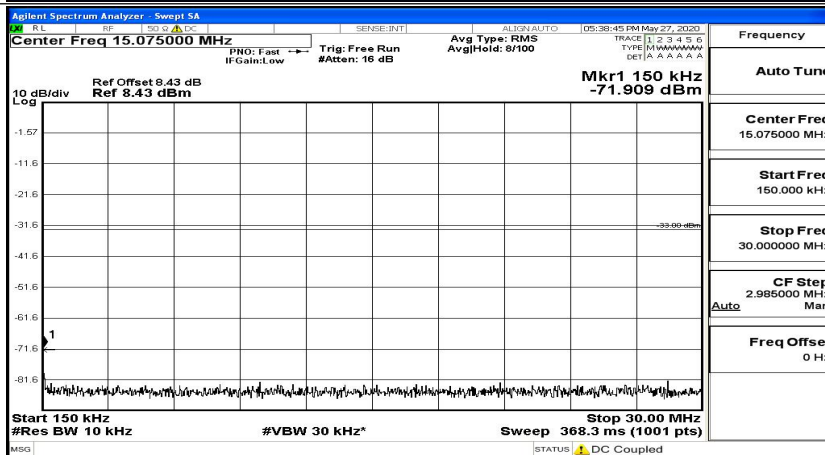

CSE Test Graph(s) (Channel Bandwidth: 3 MHz)_LCH_QPSK

CSE Test Graph(s) (Channel Bandwidth: 3 MHz)_MCH_QPSK

CSE Test Graph(s) (Channel Bandwidth: 3 MHz)_HCH_QPSK

CSE Test Graph(s) (Channel Bandwidth: 3 MHz)_LCH_16QAM

CSE Test Graph(s) (Channel Bandwidth: 3 MHz)_MCH_16QAM

CSE Test Graph(s) (Channel Bandwidth: 3 MHz)_HCH_16QAM

CSE Test Graph(s) (Channel Bandwidth: 5 MHz)_LCH_QPSK

CSE Test Graph(s) (Channel Bandwidth: 5 MHz)_MCH_QPSK