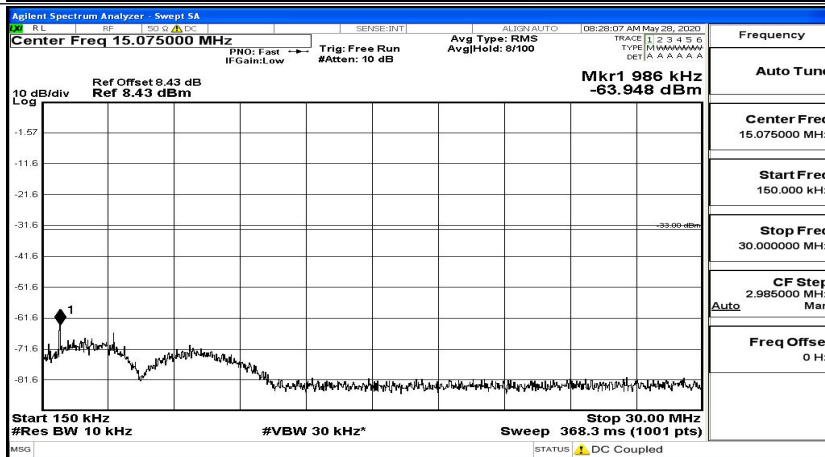

CSE Test Graph(s) (Channel Bandwidth: 3 MHz)_LCH_QPSK

CSE Test Graph(s) (Channel Bandwidth: 3 MHz)_MCH_QPSK

CSE Test Graph(s) (Channel Bandwidth: 3 MHz)_HCH_QPSK

CSE Test Graph(s) (Channel Bandwidth: 3 MHz)_LCH_16QAM

CSE Test Graph(s) (Channel Bandwidth: 3 MHz)_MCH_16QAM

CSE Test Graph(s) (Channel Bandwidth: 3 MHz)_HCH_16QAM

CSE Test Graph(s) (Channel Bandwidth: 5 MHz)_LCH_QPSK

CSE Test Graph(s) (Channel Bandwidth: 5 MHz)_MCH_QPSK