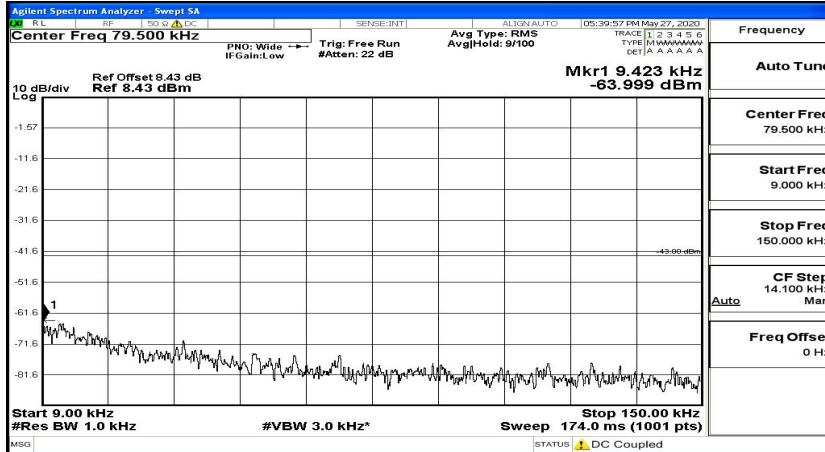

CSE Test Graph(s) (Channel Bandwidth: 3 MHz)_LCH_QPSK

CSE Test Graph(s) (Channel Bandwidth: 3 MHz)_MCH_QPSK

CSE Test Graph(s) (Channel Bandwidth: 3 MHz)_HCH_QPSK

CSE Test Graph(s) (Channel Bandwidth: 3 MHz)_LCH_16QAM

CSE Test Graph(s) (Channel Bandwidth: 3 MHz)_MCH_16QAM

CSE Test Graph(s) (Channel Bandwidth: 3 MHz)_HCH_16QAM

CSE Test Graph(s) (Channel Bandwidth: 5 MHz)_LCH_QPSK

CSE Test Graph(s) (Channel Bandwidth: 5 MHz)_MCH_QPSK