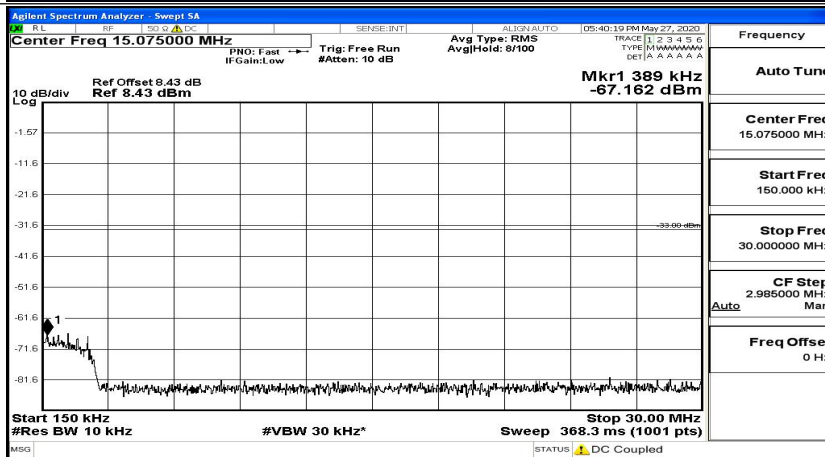

CSE Test Graph(s) (Channel Bandwidth: 3 MHz)_LCH_QPSK

CSE Test Graph(s) (Channel Bandwidth: 3 MHz)_MCH_QPSK

CSE Test Graph(s) (Channel Bandwidth: 3 MHz)_HCH_QPSK

CSE Test Graph(s) (Channel Bandwidth: 3 MHz)_LCH_16QAM

CSE Test Graph(s) (Channel Bandwidth: 3 MHz)_MCH_16QAM

CSE Test Graph(s) (Channel Bandwidth: 3 MHz)_HCH_16QAM

CSE Test Graph(s) (Channel Bandwidth: 5 MHz)_LCH_QPSK

CSE Test Graph(s) (Channel Bandwidth: 5 MHz)_MCH_QPSK