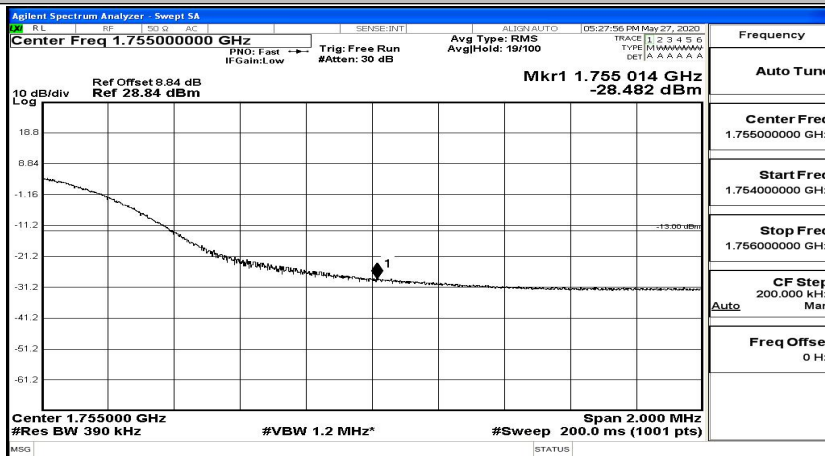

Band Edge Test Graph(s) (Channel Bandwidth: 5 MHz)_HCH_16QAM

Band Edge Test Graph(s) (Channel Bandwidth: 10 MHz)_LCH_QPSK

Band Edge Test Graph(s) (Channel Bandwidth: 10 MHz)_HCH_QPSK

Band Edge Test Graph(s) (Channel Bandwidth: 10 MHz)_LCH_16QAM

Band Edge Test Graph(s) (Channel Bandwidth: 10 MHz)_HCH_16QAM

Band Edge Test Graph(s) (Channel Bandwidth:15 MHz)_LCH_QPSK

Band Edge Test Graph(s) (Channel Bandwidth:15 MHz)_HCH_QPSK

Band Edge Test Graph(s) (Channel Bandwidth:15 MHz)_LCH_16QAM

Band Edge Test Graph(s) (Channel Bandwidth:15 MHz)_HCH_16QAM

Band Edge Test Graph(s) (Channel Bandwidth:20 MHz)_LCH_QPSK

Band Edge Test Graph(s) (Channel Bandwidth:20 MHz)_HCH_QPSK

Band Edge Test Graph(s) (Channel Bandwidth:20 MHz)_LCH_16QAM