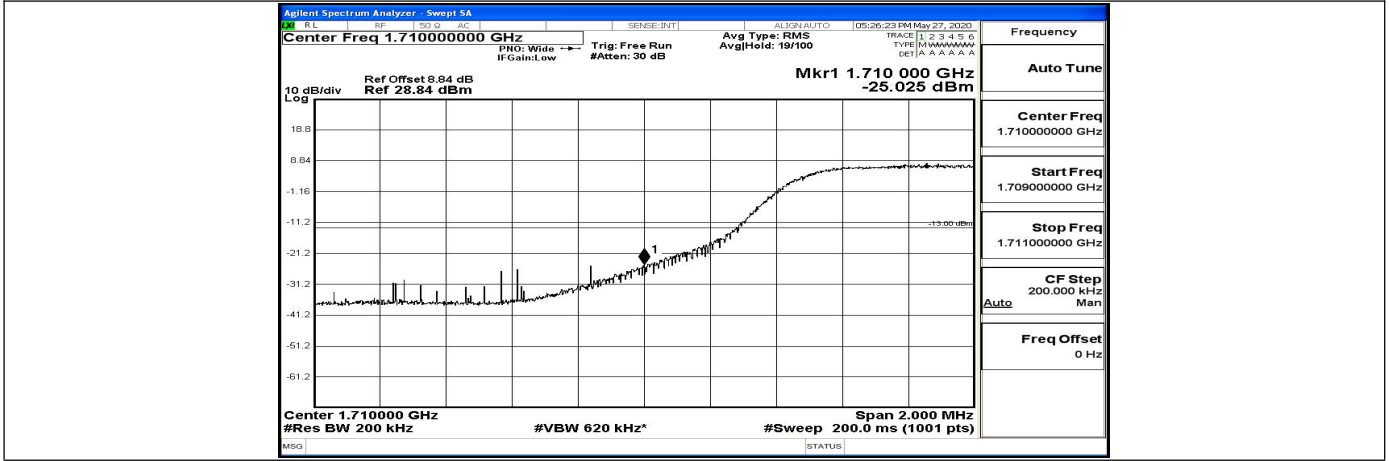

Band Edge Test Graph(s) (Channel Bandwidth: 3 MHz)_HCH_16QAM

Band Edge Test Graph(s) (Channel Bandwidth: 5 MHz)_LCH_QPSK

Band Edge Test Graph(s) (Channel Bandwidth: 5 MHz)_HCH_QPSK

Band Edge Test Graph(s) (Channel Bandwidth: 5 MHz)_LCH_16QAM

Band Edge Test Graph(s) (Channel Bandwidth: 5 MHz)_HCH_16QAM

Band Edge Test Graph(s) (Channel Bandwidth: 10 MHz)_LCH_QPSK

Band Edge Test Graph(s) (Channel Bandwidth: 10 MHz)_HCH_QPSK

Band Edge Test Graph(s) (Channel Bandwidth: 10 MHz)_LCH_16QAM