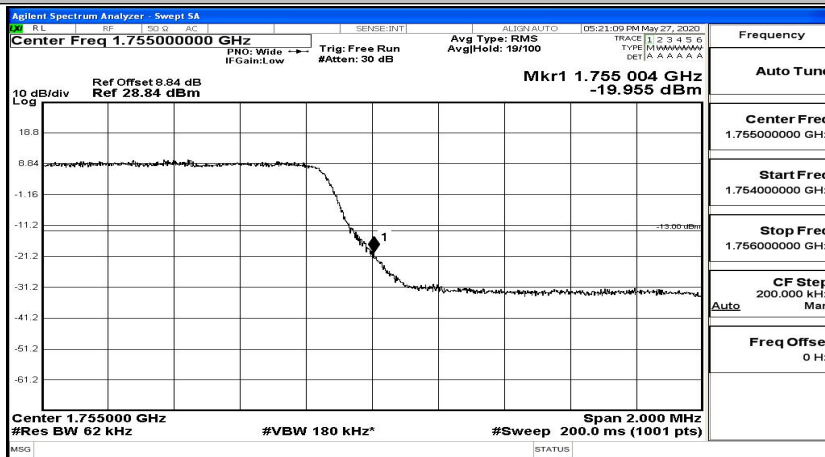

Band Edge Test Graph(s) (Channel Bandwidth: 1.4 MHz)_HCH_16QAM

Band Edge Test Graph(s) (Channel Bandwidth: 3 MHz)_LCH_QPSK

Band Edge Test Graph(s) (Channel Bandwidth: 3 MHz)_HCH_QPSK

Band Edge Test Graph(s) (Channel Bandwidth: 3 MHz)_LCH_16QAM

Band Edge Test Graph(s) (Channel Bandwidth: 3 MHz)_HCH_16QAM

Band Edge Test Graph(s) (Channel Bandwidth: 5 MHz)_LCH_QPSK

Band Edge Test Graph(s) (Channel Bandwidth: 5 MHz)_HCH_QPSK

Band Edge Test Graph(s) (Channel Bandwidth: 5 MHz)_LCH_16QAM

Band Edge Test Graph(s) (Channel Bandwidth: 5 MHz)_HCH_16QAM

Band Edge Test Graph(s) (Channel Bandwidth: 10 MHz)_LCH_QPSK

Band Edge Test Graph(s) (Channel Bandwidth: 10 MHz)_HCH_QPSK

Band Edge Test Graph(s) (Channel Bandwidth: 10 MHz)_LCH_16QAM