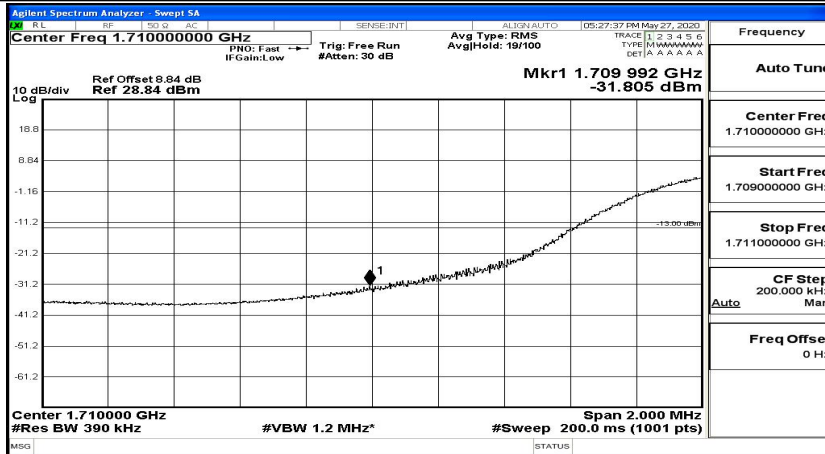

Band Edge Test Graph(s) (Channel Bandwidth: 10 MHz)_HCH_16QAM

Band Edge Test Graph(s) (Channel Bandwidth:15 MHz)_LCH_QPSK

Band Edge Test Graph(s) (Channel Bandwidth:15 MHz)_HCH_QPSK

Band Edge Test Graph(s) (Channel Bandwidth:15 MHz)_LCH_16QAM

Band Edge Test Graph(s) (Channel Bandwidth:15 MHz)_HCH_16QAM

Band Edge Test Graph(s) (Channel Bandwidth:20 MHz)_LCH_QPSK

Band Edge Test Graph(s) (Channel Bandwidth:20 MHz)_HCH_QPSK

Band Edge Test Graph(s) (Channel Bandwidth:20 MHz)_LCH_16QAM