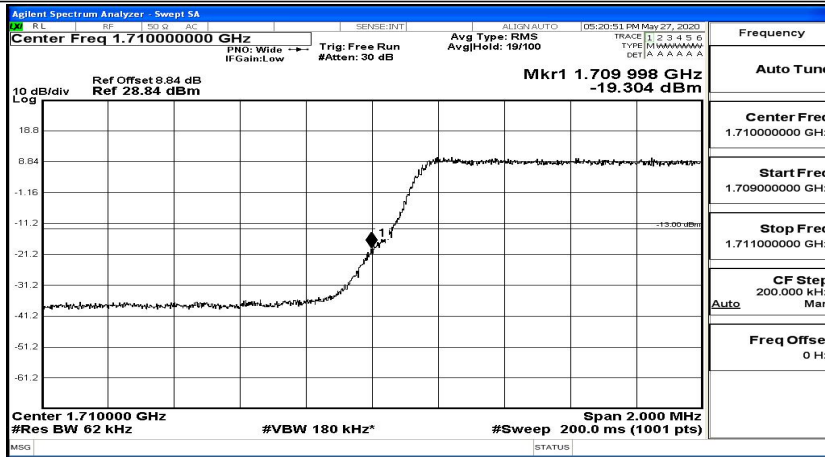

Band Edge Test Graph(s) (Channel Bandwidth: 1.4 MHz)_HCH_16QAM

Band Edge Test Graph(s) (Channel Bandwidth: 3 MHz)_LCH_QPSK

Band Edge Test Graph(s) (Channel Bandwidth: 3 MHz)_HCH_QPSK

Band Edge Test Graph(s) (Channel Bandwidth: 3 MHz)_LCH_16QAM

Band Edge Test Graph(s) (Channel Bandwidth: 3 MHz)_HCH_16QAM

Band Edge Test Graph(s) (Channel Bandwidth: 5 MHz)_LCH_QPSK

Band Edge Test Graph(s) (Channel Bandwidth: 5 MHz)_HCH_QPSK

Band Edge Test Graph(s) (Channel Bandwidth: 5 MHz)_LCH_16QAM