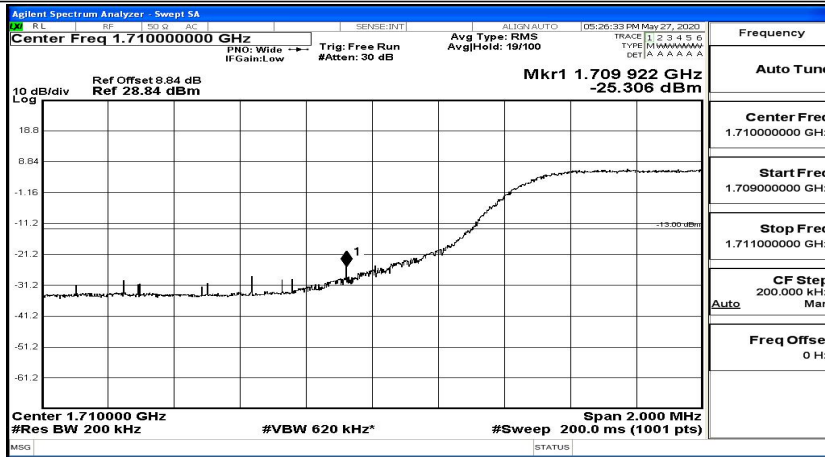

Band Edge Test Graph(s) (Channel Bandwidth: 5 MHz)_HCH_16QAM

Band Edge Test Graph(s) (Channel Bandwidth: 10 MHz)_LCH_QPSK

Band Edge Test Graph(s) (Channel Bandwidth: 10 MHz)_HCH_QPSK

Band Edge Test Graph(s) (Channel Bandwidth: 10 MHz)_LCH_16QAM

Band Edge Test Graph(s) (Channel Bandwidth: 10 MHz)_HCH_16QAM

Band Edge Test Graph(s) (Channel Bandwidth:15 MHz)_LCH_QPSK

Band Edge Test Graph(s) (Channel Bandwidth:15 MHz)_HCH_QPSK

Band Edge Test Graph(s) (Channel Bandwidth:15 MHz)_LCH_16QAM