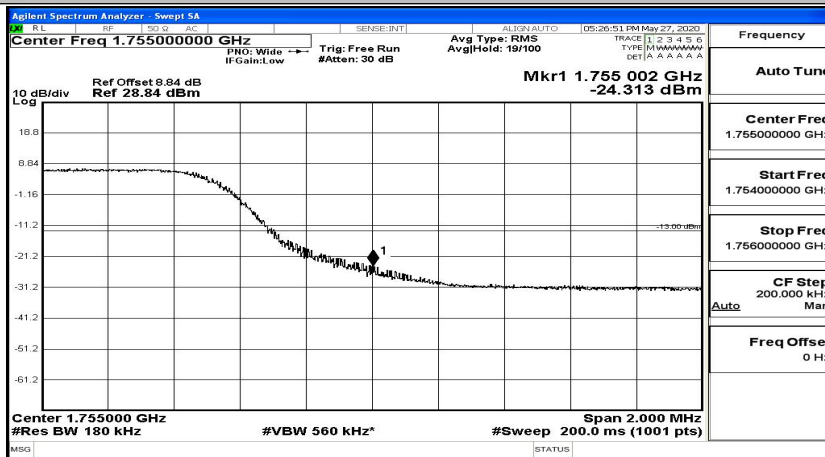

Band Edge Test Graph(s) (Channel Bandwidth: 5 MHz)_HCH_16QAM

Band Edge Test Graph(s) (Channel Bandwidth: 10 MHz)_LCH_QPSK

Band Edge Test Graph(s) (Channel Bandwidth: 10 MHz)_HCH_QPSK

Band Edge Test Graph(s) (Channel Bandwidth: 10 MHz)_LCH_16QAM

Band Edge Test Graph(s) (Channel Bandwidth: 10 MHz)_HCH_16QAM

Band Edge Test Graph(s) (Channel Bandwidth:15 MHz)_LCH_QPSK

Band Edge Test Graph(s) (Channel Bandwidth:15 MHz)_HCH_QPSK

Band Edge Test Graph(s) (Channel Bandwidth:15 MHz)_LCH_16QAM