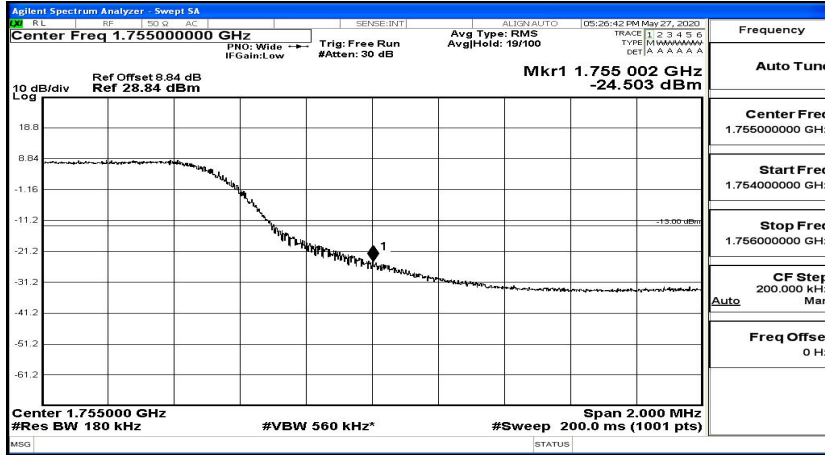

Band Edge Test Graph(s) (Channel Bandwidth: 3 MHz)_HCH_16QAM

Band Edge Test Graph(s) (Channel Bandwidth: 5 MHz)_LCH_QPSK

Band Edge Test Graph(s) (Channel Bandwidth: 5 MHz)_HCH_QPSK

Band Edge Test Graph(s) (Channel Bandwidth: 5 MHz)_LCH_16QAM

Band Edge Test Graph(s) (Channel Bandwidth: 5 MHz)_HCH_16QAM

Band Edge Test Graph(s) (Channel Bandwidth: 10 MHz)_LCH_QPSK

Band Edge Test Graph(s) (Channel Bandwidth: 10 MHz)_HCH_QPSK

Band Edge Test Graph(s) (Channel Bandwidth: 10 MHz)_LCH_16QAM