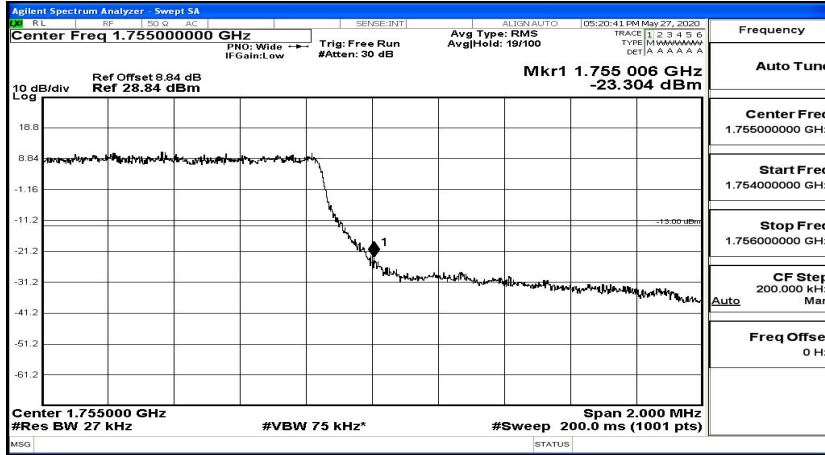

Band Edge Test Graph(s) (Channel Bandwidth: 1.4 MHz)_HCH_16QAM

Band Edge Test Graph(s) (Channel Bandwidth: 3 MHz)_LCH_QPSK

Band Edge Test Graph(s) (Channel Bandwidth: 3 MHz)_HCH_QPSK

Band Edge Test Graph(s) (Channel Bandwidth: 3 MHz)_LCH_16QAM

Band Edge Test Graph(s) (Channel Bandwidth: 3 MHz)_HCH_16QAM

Band Edge Test Graph(s) (Channel Bandwidth: 5 MHz)_LCH_QPSK

Band Edge Test Graph(s) (Channel Bandwidth: 5 MHz)_HCH_QPSK

Band Edge Test Graph(s) (Channel Bandwidth: 5 MHz)_LCH_16QAM