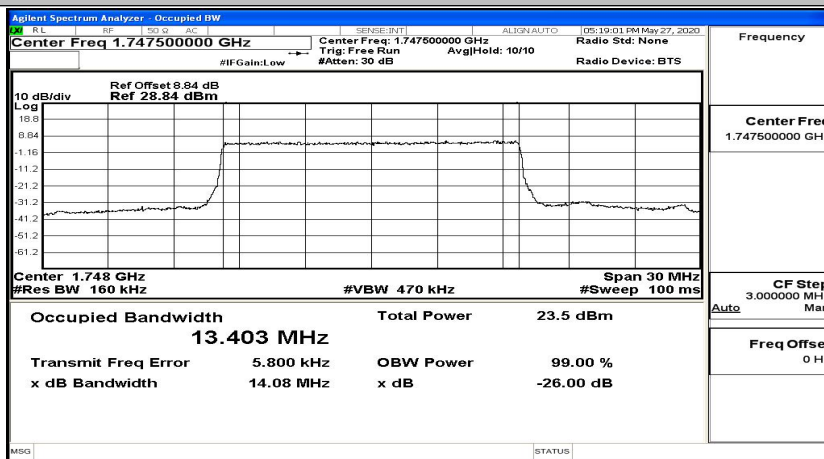

EBW & OBW Test Graph(s) (Channel Bandwidth:15 MHz)\_HCH\_QPSK

EBW & OBW Test Graph(s) (Channel Bandwidth:15 MHz)\_LCH\_16QAM

EBW & OBW Test Graph(s) (Channel Bandwidth:15 MHz)\_MCH\_16QAM

EBW & OBW Test Graph(s) (Channel Bandwidth:15 MHz)\_HCH\_16QAM