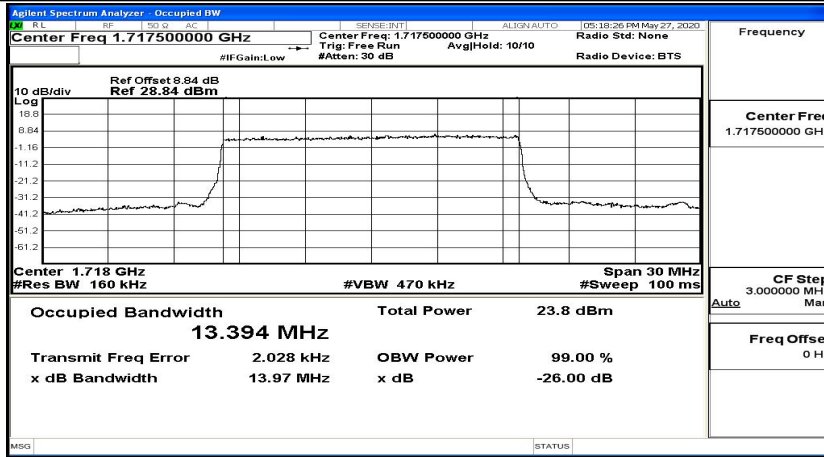

EBW & OBW Test Graph(s) (Channel Bandwidth:15 MHz)_LCH_16QAM