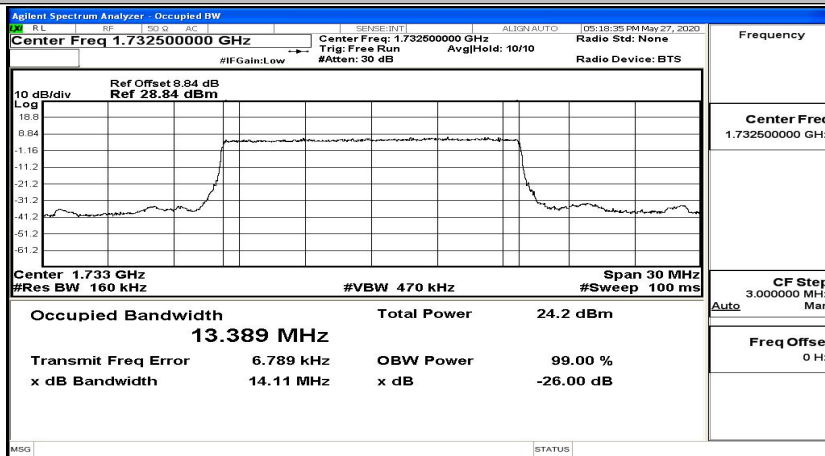

EBW & OBW Test Graph(s) (Channel Bandwidth: 10 MHz)\_MCH\_16QAM

EBW & OBW Test Graph(s) (Channel Bandwidth: 10 MHz)\_HCH\_16QAM

EBW & OBW Test Graph(s) (Channel Bandwidth:15 MHz)\_LCH\_QPSK

EBW & OBW Test Graph(s) (Channel Bandwidth:15 MHz)\_MCH\_QPSK