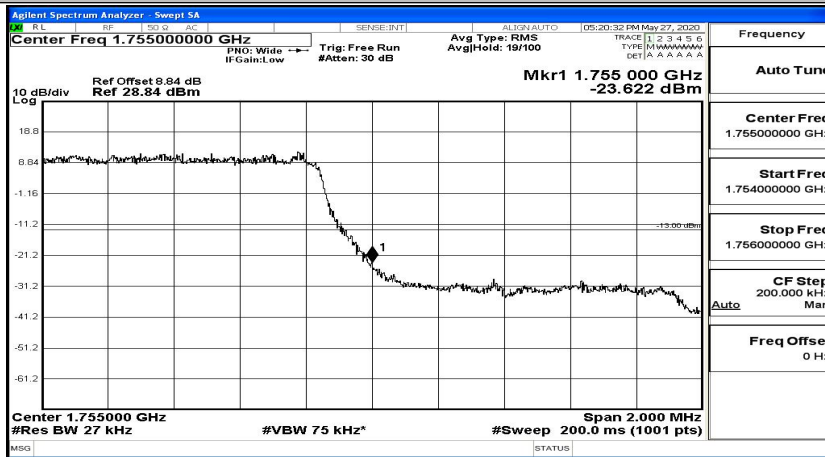

EBW & OBW Test Graph(s) (Channel Bandwidth:20 MHz)\_MCH\_16QAM

EBW & OBW Test Graph(s) (Channel Bandwidth:20 MHz)\_HCH\_16QAM

### F.4 Band Edge

Band Edge Test Graph(s) (Channel Bandwidth: 1.4 MHz)\_LCH\_QPSK

Band Edge Test Graph(s) (Channel Bandwidth: 1.4 MHz)\_HCH\_QPSK

Band Edge Test Graph(s) (Channel Bandwidth: 1.4 MHz)\_LCH\_16QAM