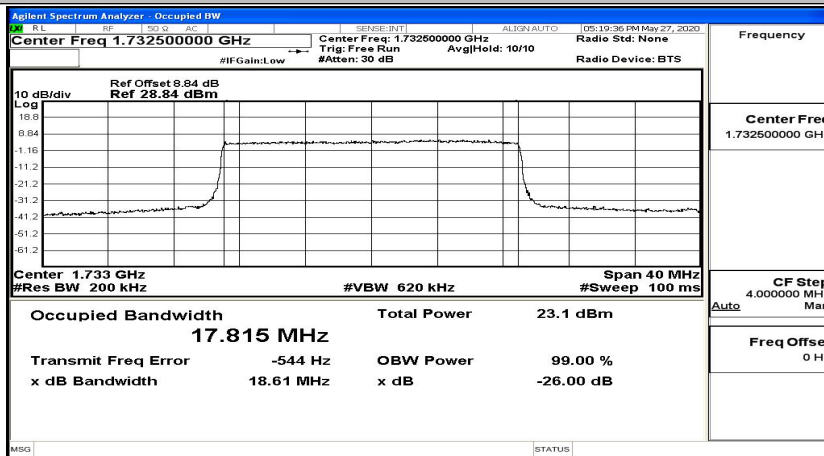

EBW & OBW Test Graph(s) (Channel Bandwidth:20 MHz)\_LCH\_QPSK

EBW & OBW Test Graph(s) (Channel Bandwidth:20 MHz)\_MCH\_QPSK

EBW & OBW Test Graph(s) (Channel Bandwidth:20 MHz)\_HCH\_QPSK

EBW & OBW Test Graph(s) (Channel Bandwidth:20 MHz)\_LCH\_16QAM

EBW & OBW Test Graph(s) (Channel Bandwidth:20 MHz)\_MCH\_16QAM

EBW & OBW Test Graph(s) (Channel Bandwidth:20 MHz)\_HCH\_16QAM