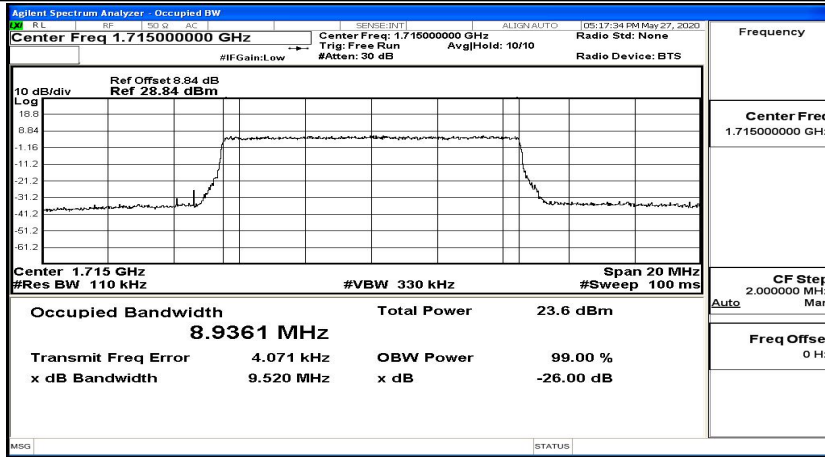

EBW & OBW Test Graph(s) (Channel Bandwidth: 10 MHz)\_LCH\_QPSK

EBW & OBW Test Graph(s) (Channel Bandwidth: 10 MHz)\_MCH\_QPSK

EBW & OBW Test Graph(s) (Channel Bandwidth: 10 MHz)\_HCH\_QPSK

EBW & OBW Test Graph(s) (Channel Bandwidth: 10 MHz)\_LCH\_16QAM

EBW & OBW Test Graph(s) (Channel Bandwidth: 10 MHz)\_MCH\_16QAM

EBW & OBW Test Graph(s) (Channel Bandwidth: 10 MHz)\_HCH\_16QAM

EBW & OBW Test Graph(s) (Channel Bandwidth:15 MHz)\_LCH\_QPSK

EBW & OBW Test Graph(s) (Channel Bandwidth:15 MHz)\_MCH\_QPSK