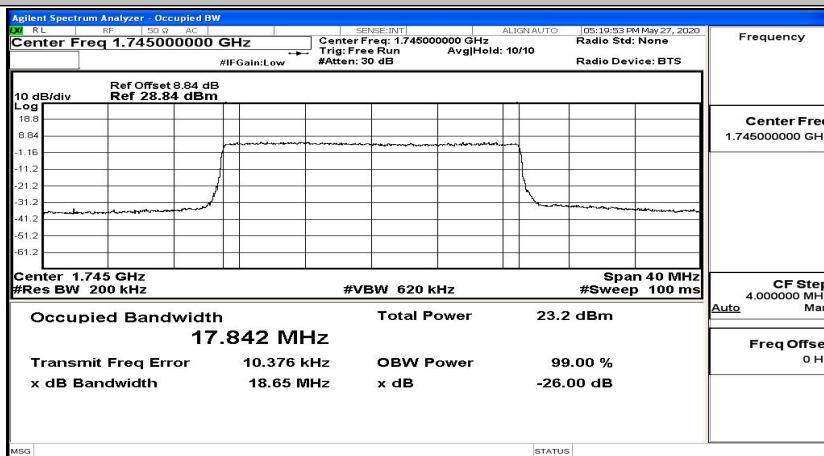

EBW & OBW Test Graph(s) (Channel Bandwidth:20 MHz)\_LCH\_QPSK

EBW & OBW Test Graph(s) (Channel Bandwidth:20 MHz)\_MCH\_QPSK

EBW & OBW Test Graph(s) (Channel Bandwidth:20 MHz)\_HCH\_QPSK

EBW & OBW Test Graph(s) (Channel Bandwidth:20 MHz)\_LCH\_16QAM

EBW & OBW Test Graph(s) (Channel Bandwidth:20 MHz)\_MCH\_16QAM

EBW & OBW Test Graph(s) (Channel Bandwidth:20 MHz)\_HCH\_16QAM