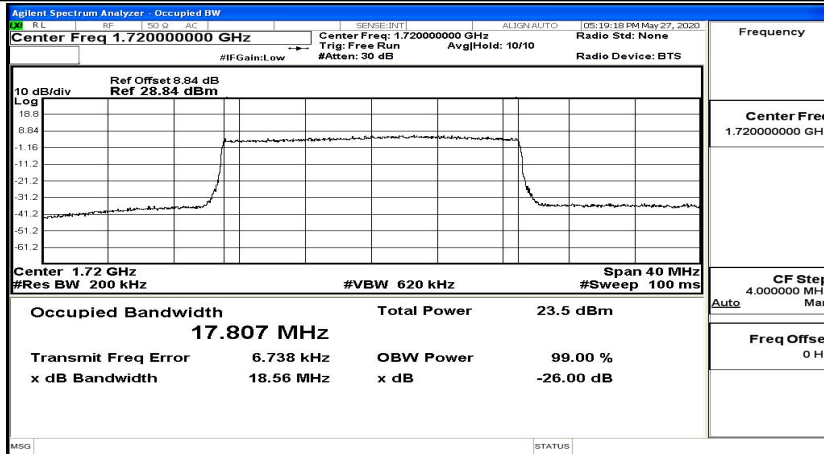

EBW & OBW Test Graph(s) (Channel Bandwidth:20 MHz)\_LCH\_QPSK

EBW & OBW Test Graph(s) (Channel Bandwidth:20 MHz)\_MCH\_QPSK

EBW & OBW Test Graph(s) (Channel Bandwidth:20 MHz)\_HCH\_QPSK

EBW & OBW Test Graph(s) (Channel Bandwidth:20 MHz)\_LCH\_16QAM

EBW & OBW Test Graph(s) (Channel Bandwidth:20 MHz)\_MCH\_16QAM

EBW & OBW Test Graph(s) (Channel Bandwidth:20 MHz)\_HCH\_16QAM