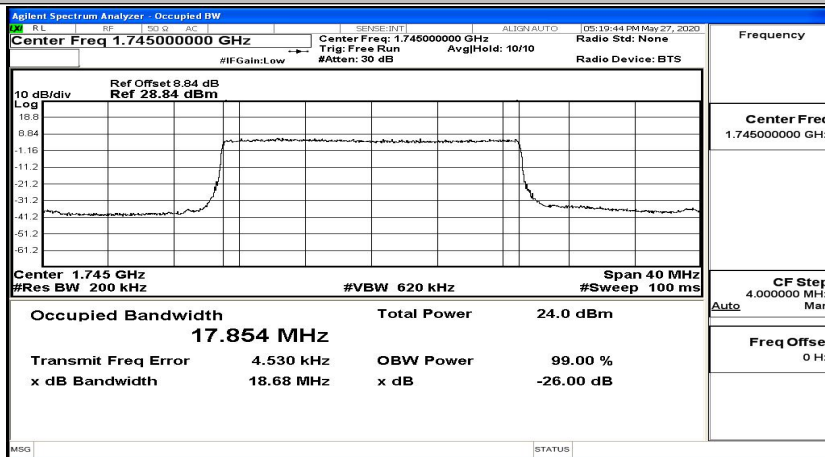

EBW & OBW Test Graph(s) (Channel Bandwidth:15 MHz)\_HCH\_QPSK

EBW & OBW Test Graph(s) (Channel Bandwidth:15 MHz)\_LCH\_16QAM

EBW & OBW Test Graph(s) (Channel Bandwidth:15 MHz)\_MCH\_16QAM

EBW & OBW Test Graph(s) (Channel Bandwidth:15 MHz)\_HCH\_16QAM

EBW & OBW Test Graph(s) (Channel Bandwidth:20 MHz)\_LCH\_QPSK

EBW & OBW Test Graph(s) (Channel Bandwidth:20 MHz)\_MCH\_QPSK

EBW & OBW Test Graph(s) (Channel Bandwidth:20 MHz)\_HCH\_QPSK

EBW & OBW Test Graph(s) (Channel Bandwidth:20 MHz)\_LCH\_16QAM