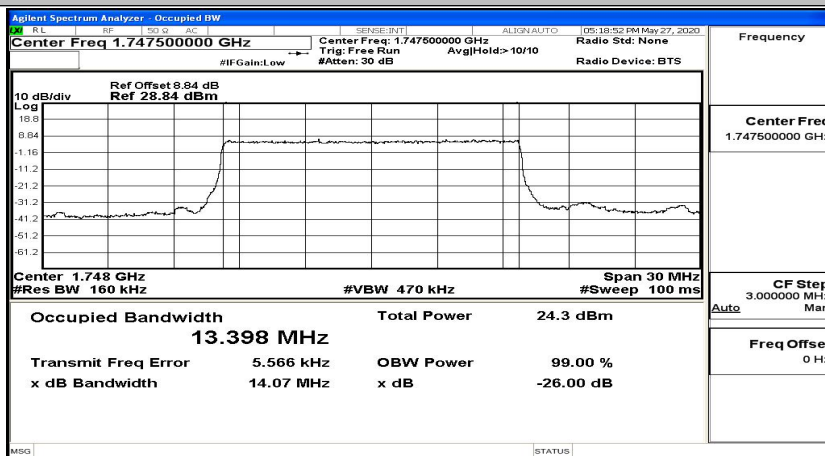

EBW & OBW Test Graph(s) (Channel Bandwidth:15 MHz)_HCH_QPSK