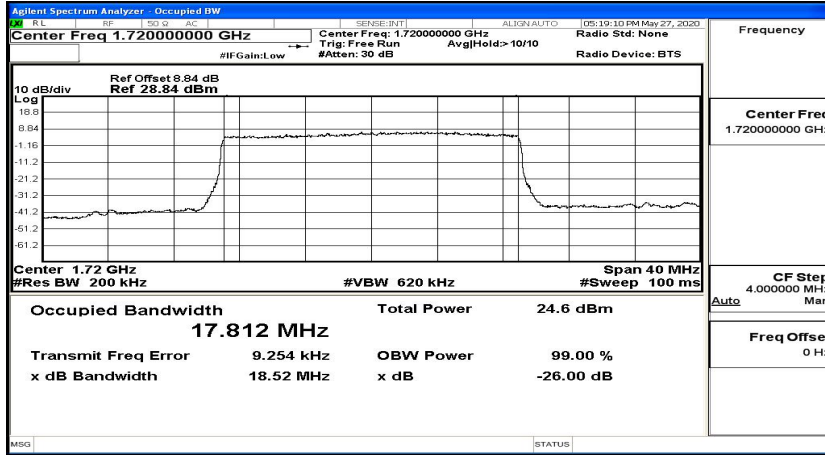

EBW & OBW Test Graph(s) (Channel Bandwidth:20 MHz)_LCH_QPSK