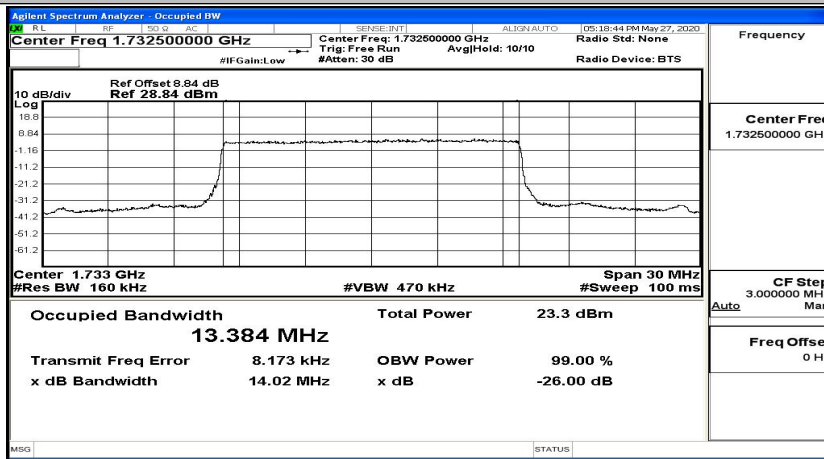

EBW & OBW Test Graph(s) (Channel Bandwidth:15 MHz)_MCH_16QAM