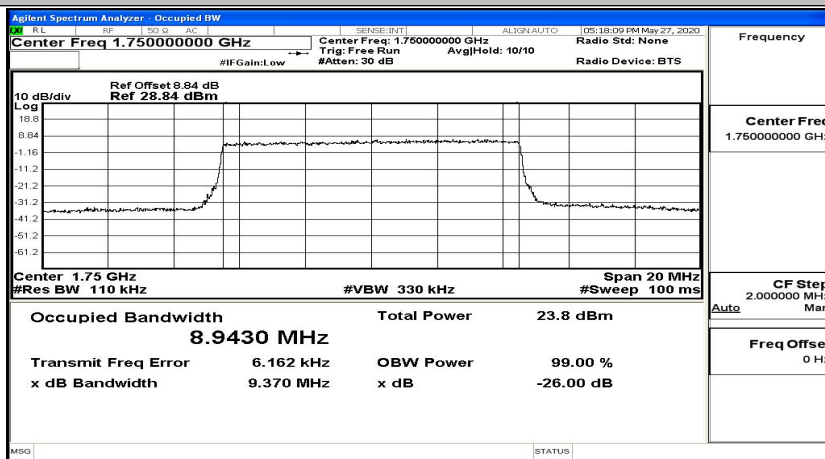

EBW & OBW Test Graph(s) (Channel Bandwidth: 10 MHz)\_LCH\_QPSK

EBW & OBW Test Graph(s) (Channel Bandwidth: 10 MHz)\_MCH\_QPSK

EBW & OBW Test Graph(s) (Channel Bandwidth: 10 MHz)\_HCH\_QPSK

EBW & OBW Test Graph(s) (Channel Bandwidth: 10 MHz)\_LCH\_16QAM

EBW & OBW Test Graph(s) (Channel Bandwidth: 10 MHz)\_MCH\_16QAM

EBW & OBW Test Graph(s) (Channel Bandwidth: 10 MHz)\_HCH\_16QAM

EBW & OBW Test Graph(s) (Channel Bandwidth:15 MHz)\_LCH\_QPSK

EBW & OBW Test Graph(s) (Channel Bandwidth:15 MHz)\_MCH\_QPSK