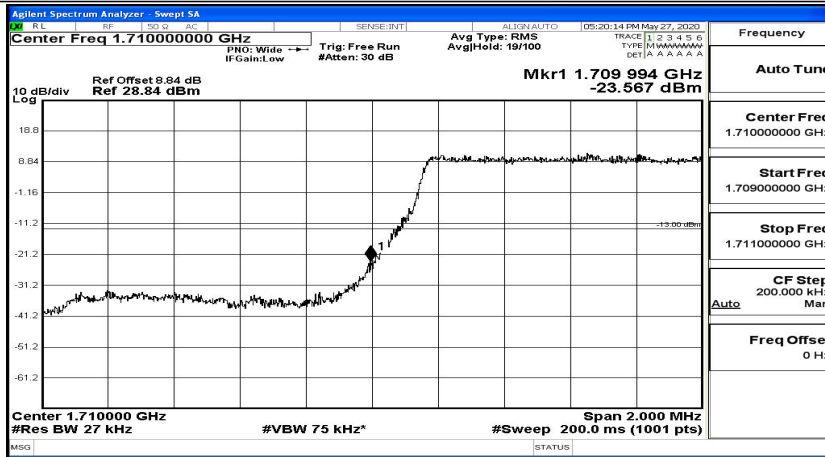

EBW & OBW Test Graph(s) (Channel Bandwidth:20 MHz)\_MCH\_16QAM

EBW & OBW Test Graph(s) (Channel Bandwidth:20 MHz)\_HCH\_16QAM

### F.4 Band Edge

Band Edge Test Graph(s) (Channel Bandwidth: 1.4 MHz)\_LCH\_QPSK

Band Edge Test Graph(s) (Channel Bandwidth: 1.4 MHz)\_HCH\_QPSK

Band Edge Test Graph(s) (Channel Bandwidth: 1.4 MHz)\_LCH\_16QAM