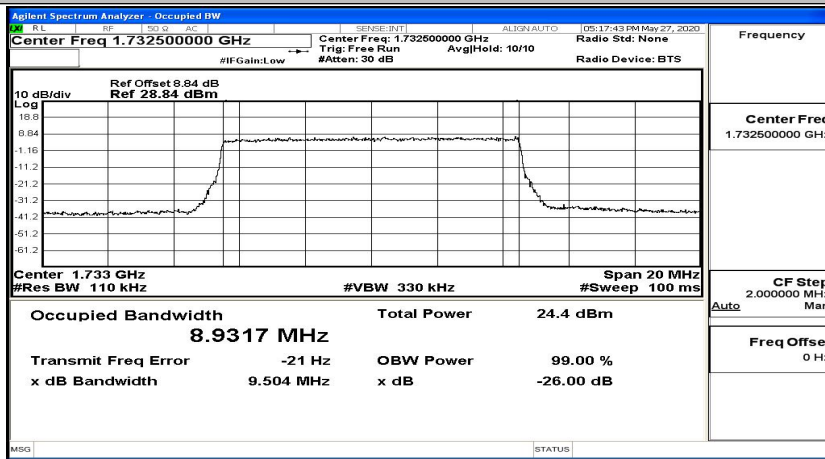

EBW & OBW Test Graph(s) (Channel Bandwidth: 10 MHz)\_LCH\_QPSK

EBW & OBW Test Graph(s) (Channel Bandwidth: 10 MHz)\_MCH\_QPSK

EBW & OBW Test Graph(s) (Channel Bandwidth: 10 MHz)\_HCH\_QPSK

EBW & OBW Test Graph(s) (Channel Bandwidth: 10 MHz)\_LCH\_16QAM

EBW & OBW Test Graph(s) (Channel Bandwidth: 10 MHz)\_MCH\_16QAM

EBW & OBW Test Graph(s) (Channel Bandwidth: 10 MHz)\_HCH\_16QAM

EBW & OBW Test Graph(s) (Channel Bandwidth:15 MHz)\_LCH\_QPSK

EBW & OBW Test Graph(s) (Channel Bandwidth:15 MHz)\_MCH\_QPSK