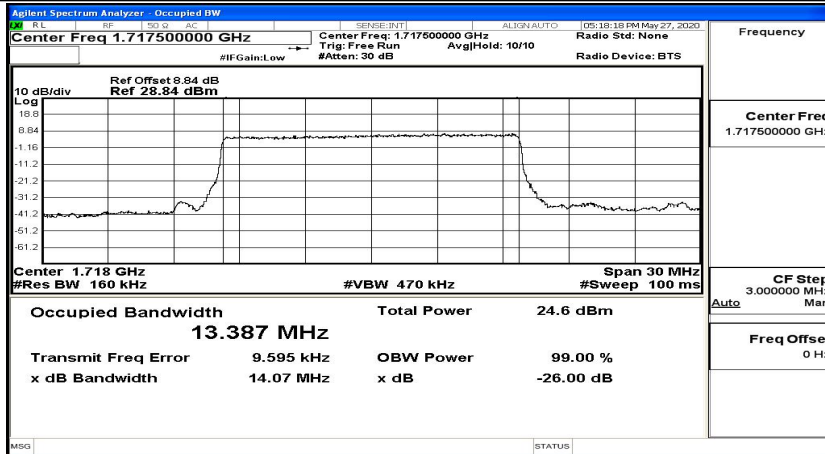

EBW & OBW Test Graph(s) (Channel Bandwidth: 10 MHz)\_LCH\_QPSK

EBW & OBW Test Graph(s) (Channel Bandwidth: 10 MHz)\_MCH\_QPSK

EBW & OBW Test Graph(s) (Channel Bandwidth: 10 MHz)\_HCH\_QPSK

EBW & OBW Test Graph(s) (Channel Bandwidth: 10 MHz)\_LCH\_16QAM

EBW & OBW Test Graph(s) (Channel Bandwidth: 10 MHz)\_MCH\_16QAM

EBW & OBW Test Graph(s) (Channel Bandwidth: 10 MHz)\_HCH\_16QAM

EBW & OBW Test Graph(s) (Channel Bandwidth:15 MHz)\_LCH\_QPSK

EBW & OBW Test Graph(s) (Channel Bandwidth:15 MHz)\_MCH\_QPSK