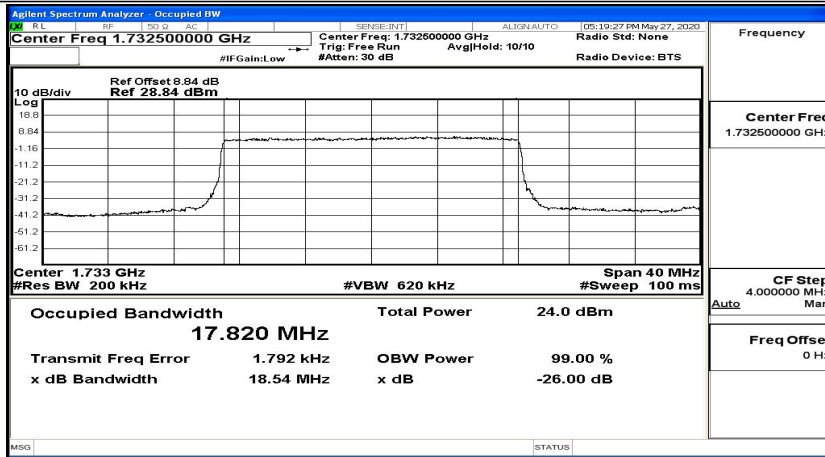

EBW & OBW Test Graph(s) (Channel Bandwidth:20 MHz)_MCH_QPSK