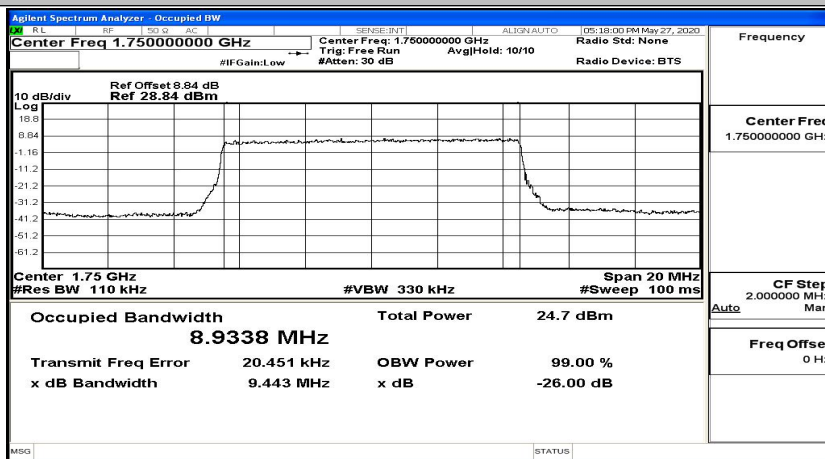

EBW & OBW Test Graph(s) (Channel Bandwidth: 10 MHz)\_LCH\_QPSK

EBW & OBW Test Graph(s) (Channel Bandwidth: 10 MHz)\_MCH\_QPSK

EBW & OBW Test Graph(s) (Channel Bandwidth: 10 MHz)\_HCH\_QPSK

EBW & OBW Test Graph(s) (Channel Bandwidth: 10 MHz)\_LCH\_16QAM

EBW & OBW Test Graph(s) (Channel Bandwidth: 10 MHz)\_MCH\_16QAM

EBW & OBW Test Graph(s) (Channel Bandwidth: 10 MHz)\_HCH\_16QAM

EBW & OBW Test Graph(s) (Channel Bandwidth:15 MHz)\_LCH\_QPSK

EBW & OBW Test Graph(s) (Channel Bandwidth:15 MHz)\_MCH\_QPSK