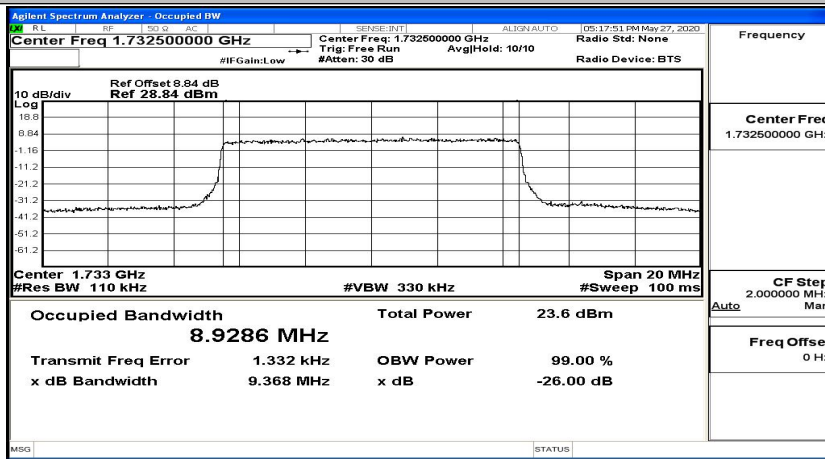

EBW & OBW Test Graph(s) (Channel Bandwidth: 10 MHz)\_LCH\_QPSK

EBW & OBW Test Graph(s) (Channel Bandwidth: 10 MHz)\_MCH\_QPSK

EBW & OBW Test Graph(s) (Channel Bandwidth: 10 MHz)\_HCH\_QPSK

EBW & OBW Test Graph(s) (Channel Bandwidth: 10 MHz)\_LCH\_16QAM

EBW & OBW Test Graph(s) (Channel Bandwidth: 10 MHz)\_MCH\_16QAM

EBW & OBW Test Graph(s) (Channel Bandwidth: 10 MHz)\_HCH\_16QAM

EBW & OBW Test Graph(s) (Channel Bandwidth:15 MHz)\_LCH\_QPSK

EBW & OBW Test Graph(s) (Channel Bandwidth:15 MHz)\_MCH\_QPSK