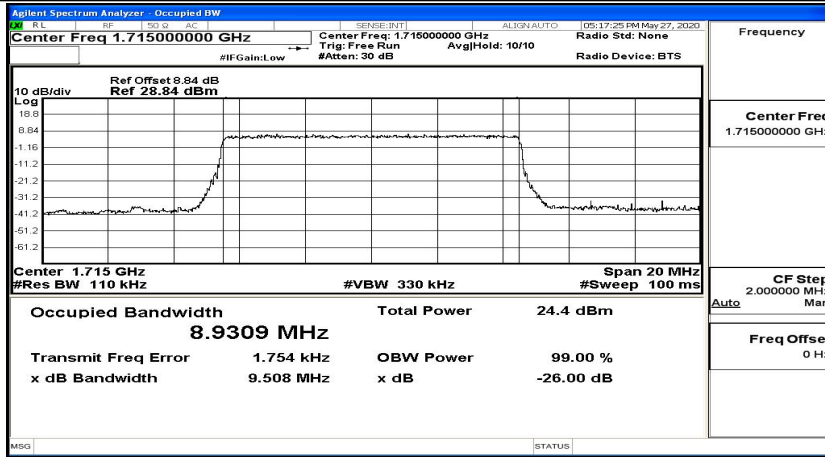

EBW & OBW Test Graph(s) (Channel Bandwidth: 10 MHz)\_LCH\_QPSK

EBW & OBW Test Graph(s) (Channel Bandwidth: 10 MHz)\_MCH\_QPSK

EBW & OBW Test Graph(s) (Channel Bandwidth: 10 MHz)\_HCH\_QPSK

EBW & OBW Test Graph(s) (Channel Bandwidth: 10 MHz)\_LCH\_16QAM

EBW & OBW Test Graph(s) (Channel Bandwidth: 10 MHz)\_MCH\_16QAM

EBW & OBW Test Graph(s) (Channel Bandwidth: 10 MHz)\_HCH\_16QAM

EBW & OBW Test Graph(s) (Channel Bandwidth:15 MHz)\_LCH\_QPSK

EBW & OBW Test Graph(s) (Channel Bandwidth:15 MHz)\_MCH\_QPSK