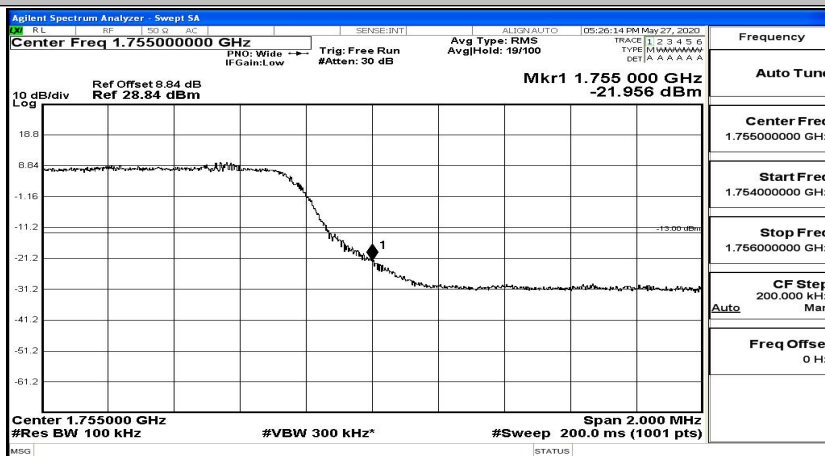

Band Edge Test Graph(s) (Channel Bandwidth: 3 MHz)_HCH_16QAM

Band Edge Test Graph(s) (Channel Bandwidth: 5 MHz)_LCH_QPSK

Band Edge Test Graph(s) (Channel Bandwidth: 5 MHz)_HCH_QPSK

Band Edge Test Graph(s) (Channel Bandwidth: 5 MHz)_LCH_16QAM

Band Edge Test Graph(s) (Channel Bandwidth: 5 MHz)_HCH_16QAM

Band Edge Test Graph(s) (Channel Bandwidth: 10 MHz)_LCH_QPSK

Band Edge Test Graph(s) (Channel Bandwidth: 10 MHz)_HCH_QPSK

Band Edge Test Graph(s) (Channel Bandwidth: 10 MHz)_LCH_16QAM