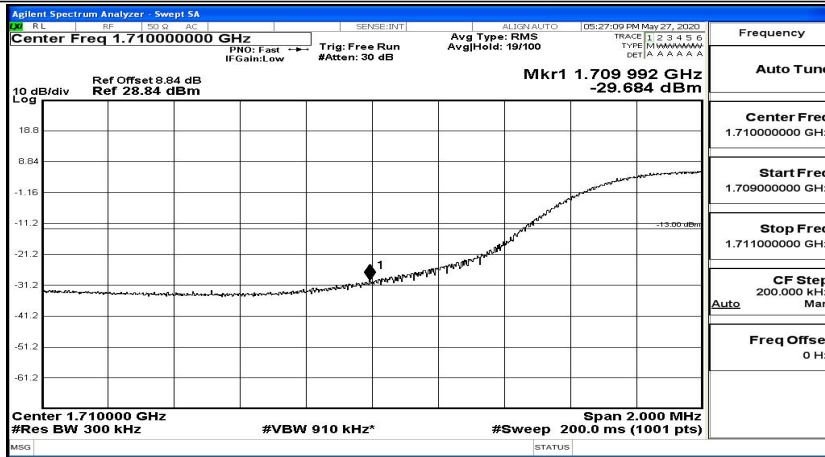

Band Edge Test Graph(s) (Channel Bandwidth: 10 MHz)_HCH_16QAM

Band Edge Test Graph(s) (Channel Bandwidth:15 MHz)_LCH_QPSK

Band Edge Test Graph(s) (Channel Bandwidth:15 MHz)_HCH_QPSK

Band Edge Test Graph(s) (Channel Bandwidth:15 MHz)_LCH_16QAM

Band Edge Test Graph(s) (Channel Bandwidth:15 MHz)_HCH_16QAM

Band Edge Test Graph(s) (Channel Bandwidth:20 MHz)_LCH_QPSK

Band Edge Test Graph(s) (Channel Bandwidth:20 MHz)_HCH_QPSK

Band Edge Test Graph(s) (Channel Bandwidth:20 MHz)_LCH_16QAM