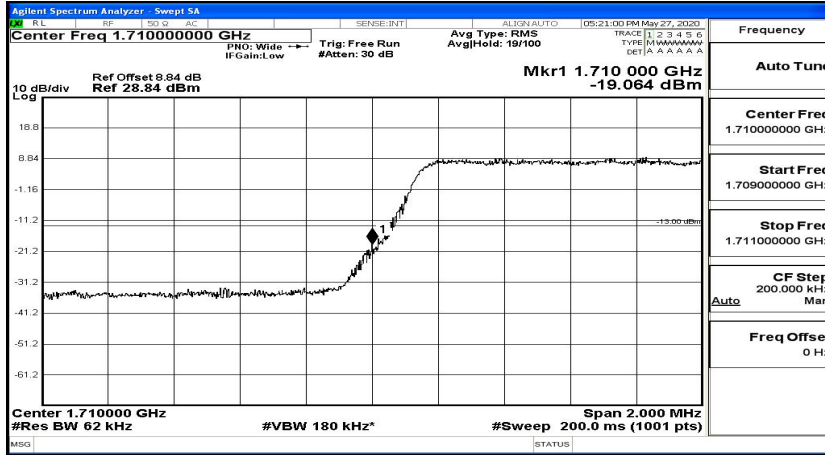

Band Edge Test Graph(s) (Channel Bandwidth: 1.4 MHz)_HCH_16QAM

Band Edge Test Graph(s) (Channel Bandwidth: 3 MHz)_LCH_QPSK

Band Edge Test Graph(s) (Channel Bandwidth: 3 MHz)_HCH_QPSK

Band Edge Test Graph(s) (Channel Bandwidth: 3 MHz)_LCH_16QAM

Band Edge Test Graph(s) (Channel Bandwidth: 3 MHz)_HCH_16QAM

Band Edge Test Graph(s) (Channel Bandwidth: 5 MHz)_LCH_QPSK

Band Edge Test Graph(s) (Channel Bandwidth: 5 MHz)_HCH_QPSK

Band Edge Test Graph(s) (Channel Bandwidth: 5 MHz)_LCH_16QAM