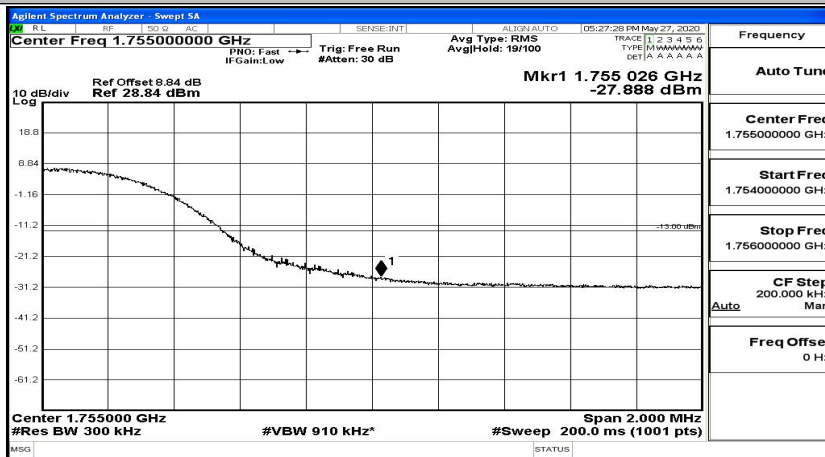

Band Edge Test Graph(s) (Channel Bandwidth: 5 MHz)_HCH_16QAM

Band Edge Test Graph(s) (Channel Bandwidth: 10 MHz)_LCH_QPSK

Band Edge Test Graph(s) (Channel Bandwidth: 10 MHz)_HCH_QPSK

Band Edge Test Graph(s) (Channel Bandwidth: 10 MHz)_LCH_16QAM

Band Edge Test Graph(s) (Channel Bandwidth: 10 MHz)_HCH_16QAM

Band Edge Test Graph(s) (Channel Bandwidth:15 MHz)_LCH_QPSK

Band Edge Test Graph(s) (Channel Bandwidth:15 MHz)_HCH_QPSK

Band Edge Test Graph(s) (Channel Bandwidth:15 MHz)_LCH_16QAM

Band Edge Test Graph(s) (Channel Bandwidth:15 MHz)_HCH_16QAM

Band Edge Test Graph(s) (Channel Bandwidth:20 MHz)_LCH_QPSK

Band Edge Test Graph(s) (Channel Bandwidth:20 MHz)_HCH_QPSK

Band Edge Test Graph(s) (Channel Bandwidth:20 MHz)_LCH_16QAM