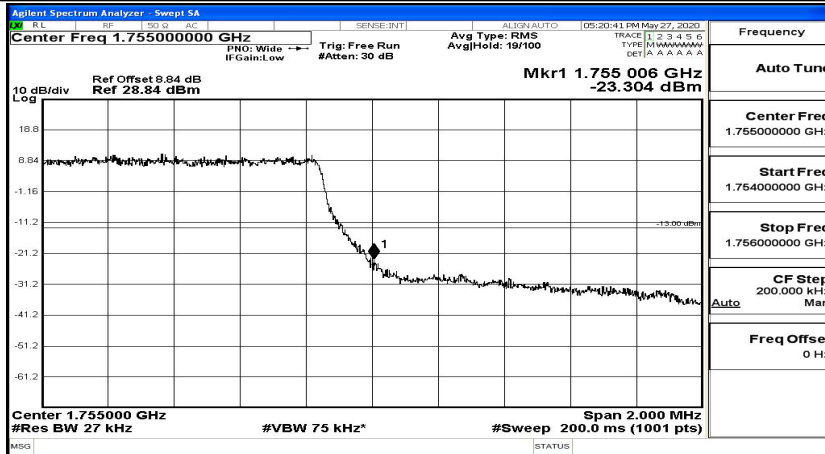

Band Edge Test Graph(s) (Channel Bandwidth: 1.4 MHz)_HCH_16QAM

Band Edge Test Graph(s) (Channel Bandwidth: 3 MHz)_LCH_QPSK

Band Edge Test Graph(s) (Channel Bandwidth: 3 MHz)_HCH_QPSK

Band Edge Test Graph(s) (Channel Bandwidth: 3 MHz)_LCH_16QAM

Band Edge Test Graph(s) (Channel Bandwidth: 3 MHz)_HCH_16QAM

Band Edge Test Graph(s) (Channel Bandwidth: 5 MHz)_LCH_QPSK

Band Edge Test Graph(s) (Channel Bandwidth: 5 MHz)_HCH_QPSK

Band Edge Test Graph(s) (Channel Bandwidth: 5 MHz)_LCH_16QAM