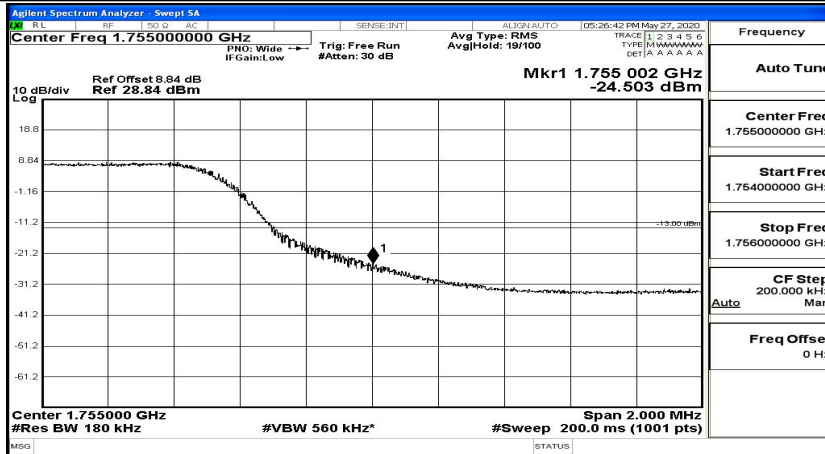

Band Edge Test Graph(s) (Channel Bandwidth: 1.4 MHz)_HCH_16QAM

Band Edge Test Graph(s) (Channel Bandwidth: 3 MHz)_LCH_QPSK

Band Edge Test Graph(s) (Channel Bandwidth: 3 MHz)_HCH_QPSK

Band Edge Test Graph(s) (Channel Bandwidth: 3 MHz)_LCH_16QAM

Band Edge Test Graph(s) (Channel Bandwidth: 3 MHz)_HCH_16QAM

Band Edge Test Graph(s) (Channel Bandwidth: 5 MHz)_LCH_QPSK

Band Edge Test Graph(s) (Channel Bandwidth: 5 MHz)_HCH_QPSK

Band Edge Test Graph(s) (Channel Bandwidth: 5 MHz)_LCH_16QAM

Band Edge Test Graph(s) (Channel Bandwidth: 5 MHz)_HCH_16QAM

Band Edge Test Graph(s) (Channel Bandwidth: 10 MHz)_LCH_QPSK

Band Edge Test Graph(s) (Channel Bandwidth: 10 MHz)_HCH_QPSK

Band Edge Test Graph(s) (Channel Bandwidth: 10 MHz)_LCH_16QAM