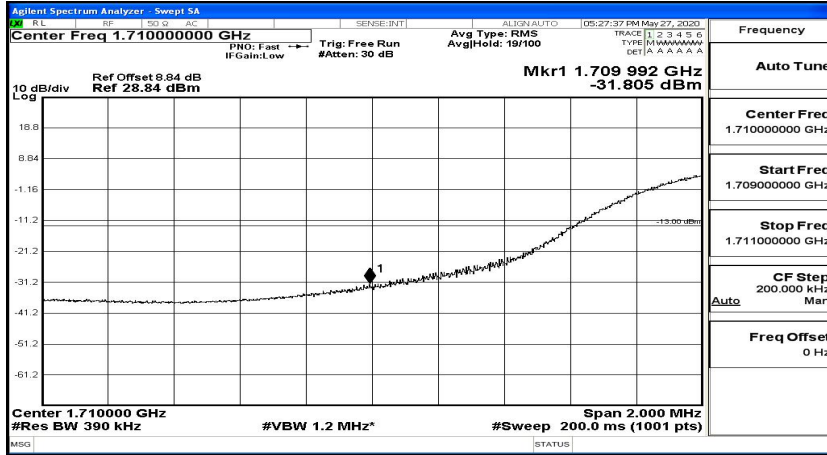

Band Edge Test Graph(s) (Channel Bandwidth: 10 MHz)_HCH_16QAM

Band Edge Test Graph(s) (Channel Bandwidth:15 MHz)_LCH_QPSK

Band Edge Test Graph(s) (Channel Bandwidth:15 MHz)_HCH_QPSK

Band Edge Test Graph(s) (Channel Bandwidth:15 MHz)_LCH_16QAM

Band Edge Test Graph(s) (Channel Bandwidth:15 MHz)_HCH_16QAM

Band Edge Test Graph(s) (Channel Bandwidth:20 MHz)_LCH_QPSK

Band Edge Test Graph(s) (Channel Bandwidth:20 MHz)_HCH_QPSK

Band Edge Test Graph(s) (Channel Bandwidth:20 MHz)_LCH_16QAM