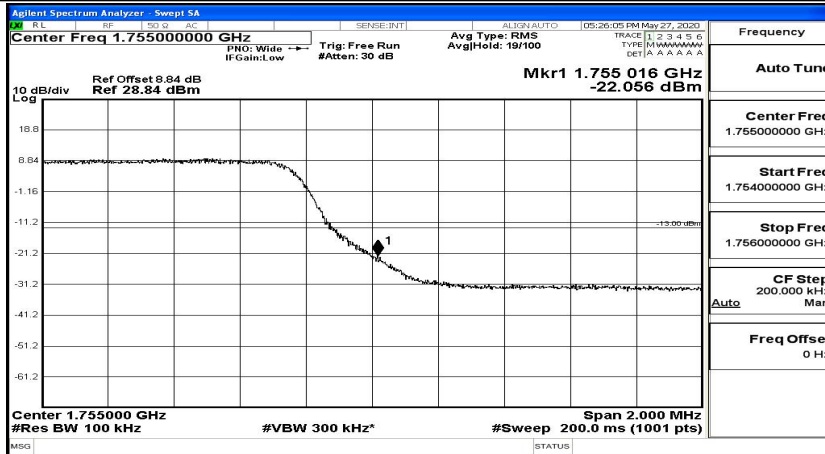

Band Edge Test Graph(s) (Channel Bandwidth: 1.4 MHz)_HCH_16QAM

Band Edge Test Graph(s) (Channel Bandwidth: 3 MHz)_LCH_QPSK

Band Edge Test Graph(s) (Channel Bandwidth: 3 MHz)_HCH_QPSK

Band Edge Test Graph(s) (Channel Bandwidth: 3 MHz)_LCH_16QAM

Band Edge Test Graph(s) (Channel Bandwidth: 3 MHz)_HCH_16QAM

Band Edge Test Graph(s) (Channel Bandwidth: 5 MHz)_LCH_QPSK

Band Edge Test Graph(s) (Channel Bandwidth: 5 MHz)_HCH_QPSK

Band Edge Test Graph(s) (Channel Bandwidth: 5 MHz)_LCH_16QAM

Band Edge Test Graph(s) (Channel Bandwidth: 5 MHz)_HCH_16QAM

Band Edge Test Graph(s) (Channel Bandwidth: 10 MHz)_LCH_QPSK

Band Edge Test Graph(s) (Channel Bandwidth: 10 MHz)_HCH_QPSK

Band Edge Test Graph(s) (Channel Bandwidth: 10 MHz)_LCH_16QAM