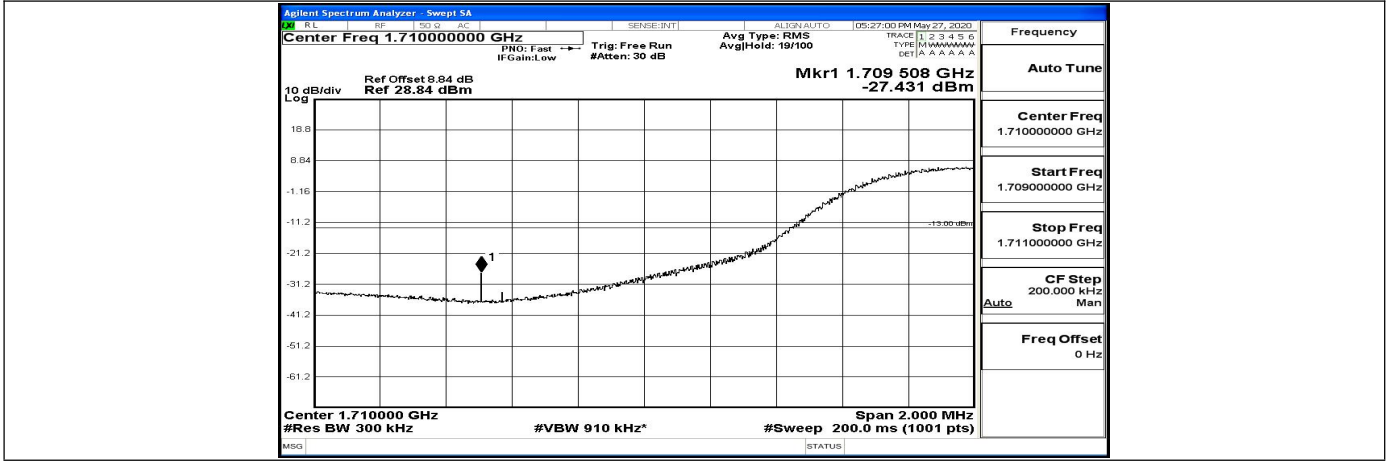

Band Edge Test Graph(s) (Channel Bandwidth: 5 MHz)_HCH_16QAM

Band Edge Test Graph(s) (Channel Bandwidth: 10 MHz)_LCH_QPSK

Band Edge Test Graph(s) (Channel Bandwidth: 10 MHz)_HCH_QPSK

Band Edge Test Graph(s) (Channel Bandwidth: 10 MHz)_LCH_16QAM

Band Edge Test Graph(s) (Channel Bandwidth: 10 MHz)_HCH_16QAM

Band Edge Test Graph(s) (Channel Bandwidth:15 MHz)_LCH_QPSK

Band Edge Test Graph(s) (Channel Bandwidth:15 MHz)_HCH_QPSK

Band Edge Test Graph(s) (Channel Bandwidth:15 MHz)_LCH_16QAM