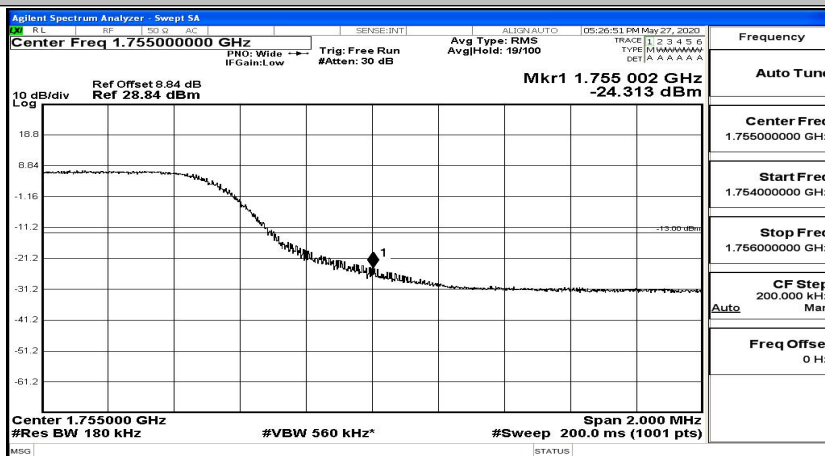

Band Edge Test Graph(s) (Channel Bandwidth: 5 MHz)_HCH_16QAM

Band Edge Test Graph(s) (Channel Bandwidth: 10 MHz)_LCH_QPSK

Band Edge Test Graph(s) (Channel Bandwidth: 10 MHz)_HCH_QPSK

Band Edge Test Graph(s) (Channel Bandwidth: 10 MHz)_LCH_16QAM

Band Edge Test Graph(s) (Channel Bandwidth: 10 MHz)_HCH_16QAM

Band Edge Test Graph(s) (Channel Bandwidth:15 MHz)_LCH_QPSK

Band Edge Test Graph(s) (Channel Bandwidth:15 MHz)_HCH_QPSK

Band Edge Test Graph(s) (Channel Bandwidth:15 MHz)_LCH_16QAM