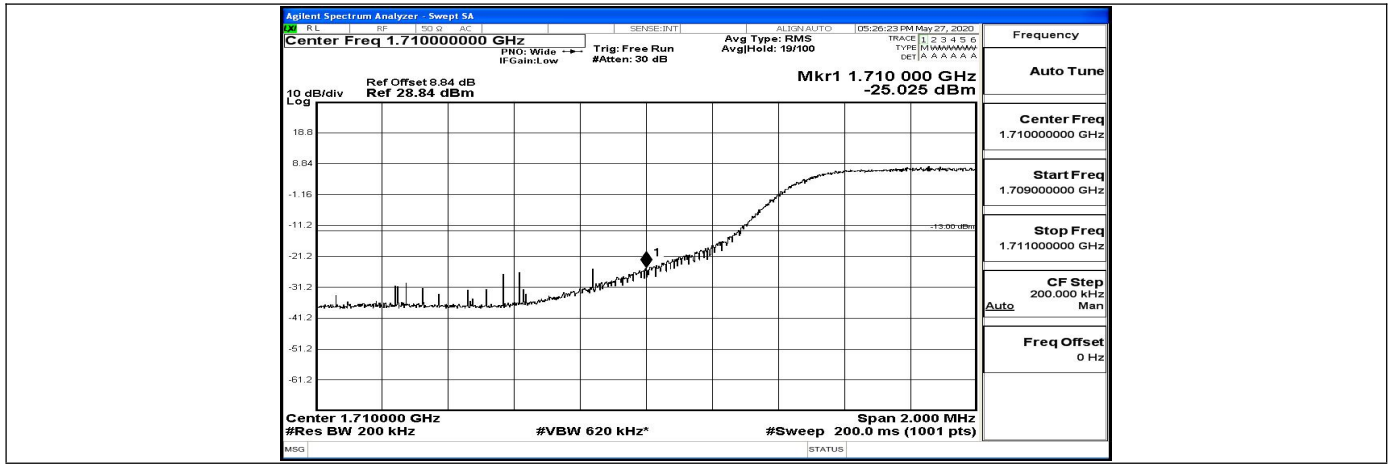

Band Edge Test Graph(s) (Channel Bandwidth: 3 MHz)_HCH_16QAM

Band Edge Test Graph(s) (Channel Bandwidth: 5 MHz)_LCH_QPSK

Band Edge Test Graph(s) (Channel Bandwidth: 5 MHz)_HCH_QPSK

Band Edge Test Graph(s) (Channel Bandwidth: 5 MHz)_LCH_16QAM

Band Edge Test Graph(s) (Channel Bandwidth: 5 MHz)_HCH_16QAM

Band Edge Test Graph(s) (Channel Bandwidth: 10 MHz)_LCH_QPSK

Band Edge Test Graph(s) (Channel Bandwidth: 10 MHz)_HCH_QPSK

Band Edge Test Graph(s) (Channel Bandwidth: 10 MHz)_LCH_16QAM