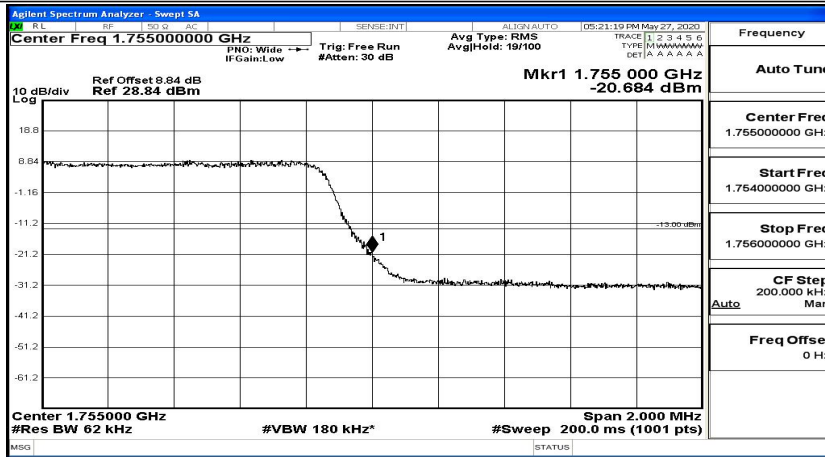

Band Edge Test Graph(s) (Channel Bandwidth: 1.4 MHz)_HCH_16QAM

Band Edge Test Graph(s) (Channel Bandwidth: 3 MHz)_LCH_QPSK

Band Edge Test Graph(s) (Channel Bandwidth: 3 MHz)_HCH_QPSK

Band Edge Test Graph(s) (Channel Bandwidth: 3 MHz)_LCH_16QAM

Band Edge Test Graph(s) (Channel Bandwidth: 3 MHz)_HCH_16QAM

Band Edge Test Graph(s) (Channel Bandwidth: 5 MHz)_LCH_QPSK

Band Edge Test Graph(s) (Channel Bandwidth: 5 MHz)_HCH_QPSK

Band Edge Test Graph(s) (Channel Bandwidth: 5 MHz)_LCH_16QAM