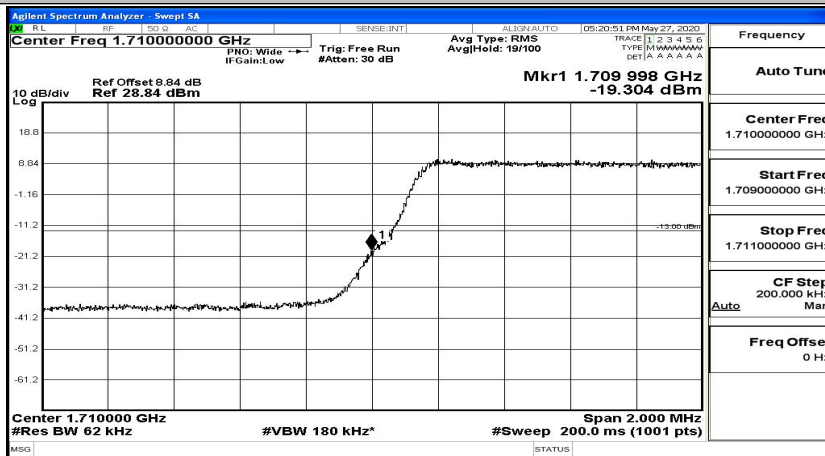

Band Edge Test Graph(s) (Channel Bandwidth: 1.4 MHz)_HCH_16QAM

Band Edge Test Graph(s) (Channel Bandwidth: 3 MHz)_LCH_QPSK

Band Edge Test Graph(s) (Channel Bandwidth: 3 MHz)_HCH_QPSK

Band Edge Test Graph(s) (Channel Bandwidth: 3 MHz)_LCH_16QAM

Band Edge Test Graph(s) (Channel Bandwidth: 3 MHz)_HCH_16QAM

Band Edge Test Graph(s) (Channel Bandwidth: 5 MHz)_LCH_QPSK

Band Edge Test Graph(s) (Channel Bandwidth: 5 MHz)_HCH_QPSK

Band Edge Test Graph(s) (Channel Bandwidth: 5 MHz)_LCH_16QAM