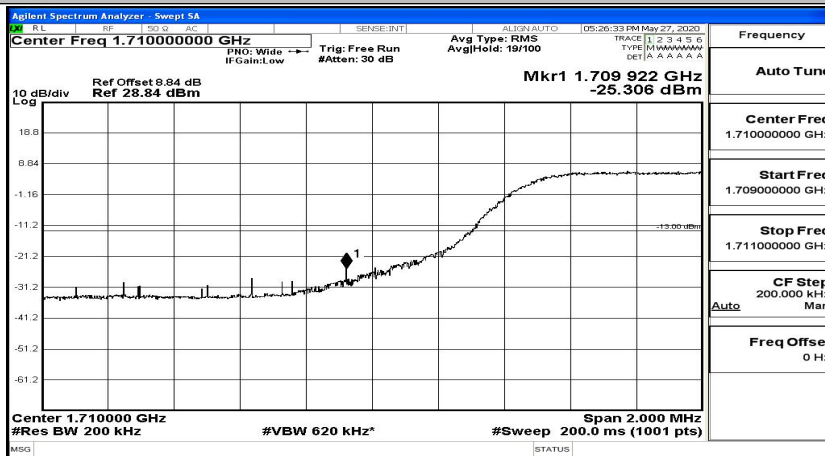

Band Edge Test Graph(s) (Channel Bandwidth: 5 MHz)_HCH_16QAM

Band Edge Test Graph(s) (Channel Bandwidth: 10 MHz)_LCH_QPSK

Band Edge Test Graph(s) (Channel Bandwidth: 10 MHz)_HCH_QPSK

Band Edge Test Graph(s) (Channel Bandwidth: 10 MHz)_LCH_16QAM

Band Edge Test Graph(s) (Channel Bandwidth: 10 MHz)_HCH_16QAM

Band Edge Test Graph(s) (Channel Bandwidth:15 MHz)_LCH_QPSK

Band Edge Test Graph(s) (Channel Bandwidth:15 MHz)_HCH_QPSK

Band Edge Test Graph(s) (Channel Bandwidth:15 MHz)_LCH_16QAM