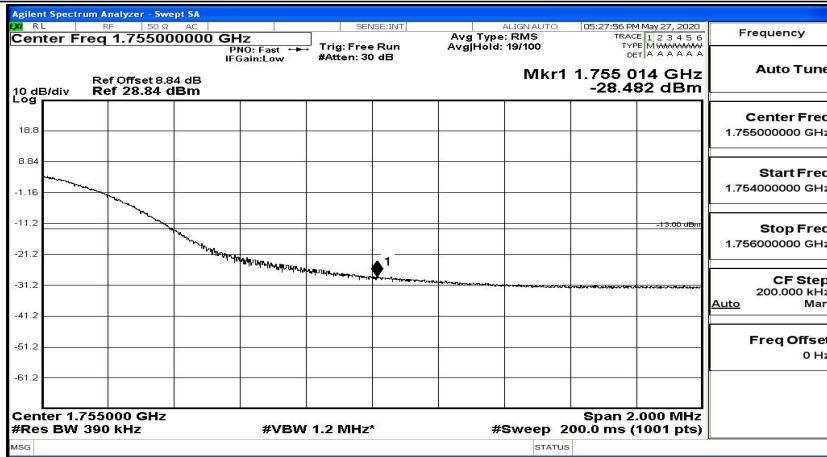

Band Edge Test Graph(s) (Channel Bandwidth: 10 MHz)_HCH_16QAM

Band Edge Test Graph(s) (Channel Bandwidth:15 MHz)_LCH_QPSK

Band Edge Test Graph(s) (Channel Bandwidth:15 MHz)_HCH_QPSK

Band Edge Test Graph(s) (Channel Bandwidth:15 MHz)_LCH_16QAM

Band Edge Test Graph(s) (Channel Bandwidth:15 MHz)_HCH_16QAM

Band Edge Test Graph(s) (Channel Bandwidth:20 MHz)_LCH_QPSK

Band Edge Test Graph(s) (Channel Bandwidth:20 MHz)_HCH_QPSK

Band Edge Test Graph(s) (Channel Bandwidth:20 MHz)_LCH_16QAM