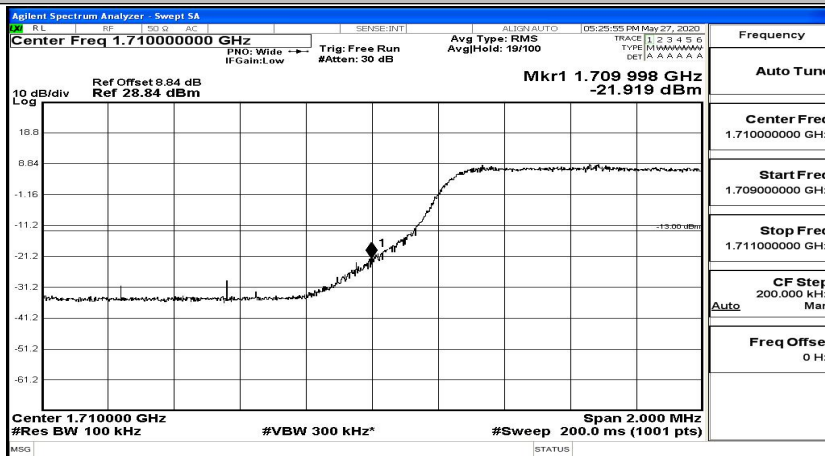

Band Edge Test Graph(s) (Channel Bandwidth: 3 MHz)_HCH_16QAM

Band Edge Test Graph(s) (Channel Bandwidth: 5 MHz)_LCH_QPSK

Band Edge Test Graph(s) (Channel Bandwidth: 5 MHz)_HCH_QPSK

Band Edge Test Graph(s) (Channel Bandwidth: 5 MHz)_LCH_16QAM

Band Edge Test Graph(s) (Channel Bandwidth: 5 MHz)_HCH_16QAM

Band Edge Test Graph(s) (Channel Bandwidth: 10 MHz)_LCH_QPSK

Band Edge Test Graph(s) (Channel Bandwidth: 10 MHz)_HCH_QPSK

Band Edge Test Graph(s) (Channel Bandwidth: 10 MHz)_LCH_16QAM