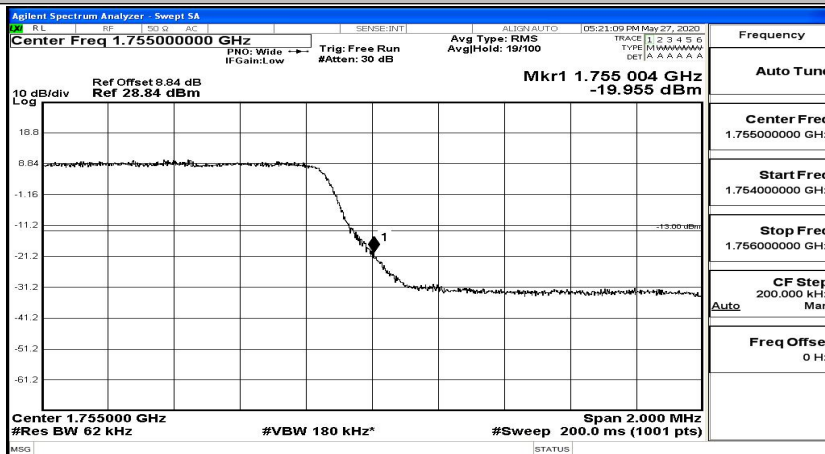

Band Edge Test Graph(s) (Channel Bandwidth: 1.4 MHz)_HCH_16QAM

Band Edge Test Graph(s) (Channel Bandwidth: 3 MHz)_LCH_QPSK

Band Edge Test Graph(s) (Channel Bandwidth: 3 MHz)_HCH_QPSK

Band Edge Test Graph(s) (Channel Bandwidth: 3 MHz)_LCH_16QAM

Band Edge Test Graph(s) (Channel Bandwidth: 3 MHz)_HCH_16QAM

Band Edge Test Graph(s) (Channel Bandwidth: 5 MHz)_LCH_QPSK

Band Edge Test Graph(s) (Channel Bandwidth: 5 MHz)_HCH_QPSK

Band Edge Test Graph(s) (Channel Bandwidth: 5 MHz)_LCH_16QAM

Band Edge Test Graph(s) (Channel Bandwidth: 5 MHz)_HCH_16QAM

Band Edge Test Graph(s) (Channel Bandwidth: 10 MHz)_LCH_QPSK

Band Edge Test Graph(s) (Channel Bandwidth: 10 MHz)_HCH_QPSK

Band Edge Test Graph(s) (Channel Bandwidth: 10 MHz)_LCH_16QAM