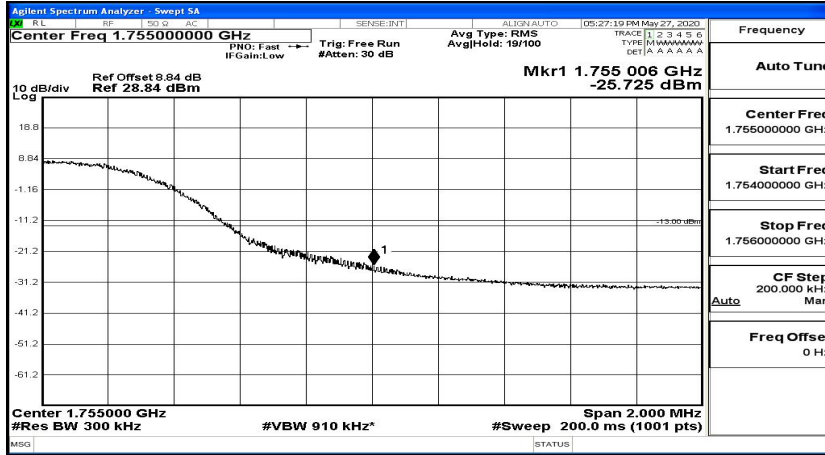

Band Edge Test Graph(s) (Channel Bandwidth: 5 MHz)_HCH_16QAM

Band Edge Test Graph(s) (Channel Bandwidth: 10 MHz)_LCH_QPSK

Band Edge Test Graph(s) (Channel Bandwidth: 10 MHz)_HCH_QPSK

Band Edge Test Graph(s) (Channel Bandwidth: 10 MHz)_LCH_16QAM

Band Edge Test Graph(s) (Channel Bandwidth: 10 MHz)_HCH_16QAM

Band Edge Test Graph(s) (Channel Bandwidth:15 MHz)_LCH_QPSK

Band Edge Test Graph(s) (Channel Bandwidth:15 MHz)_HCH_QPSK

Band Edge Test Graph(s) (Channel Bandwidth:15 MHz)_LCH_16QAM