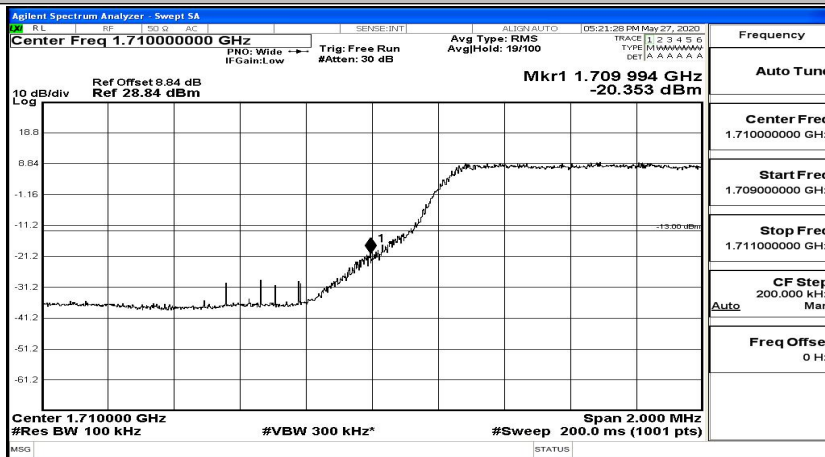

Band Edge Test Graph(s) (Channel Bandwidth: 1.4 MHz)_HCH_16QAM

Band Edge Test Graph(s) (Channel Bandwidth: 3 MHz)_LCH_QPSK

Band Edge Test Graph(s) (Channel Bandwidth: 3 MHz)_HCH_QPSK

Band Edge Test Graph(s) (Channel Bandwidth: 3 MHz)_LCH_16QAM

Band Edge Test Graph(s) (Channel Bandwidth: 3 MHz)_HCH_16QAM

Band Edge Test Graph(s) (Channel Bandwidth: 5 MHz)_LCH_QPSK

Band Edge Test Graph(s) (Channel Bandwidth: 5 MHz)_HCH_QPSK

Band Edge Test Graph(s) (Channel Bandwidth: 5 MHz)_LCH_16QAM