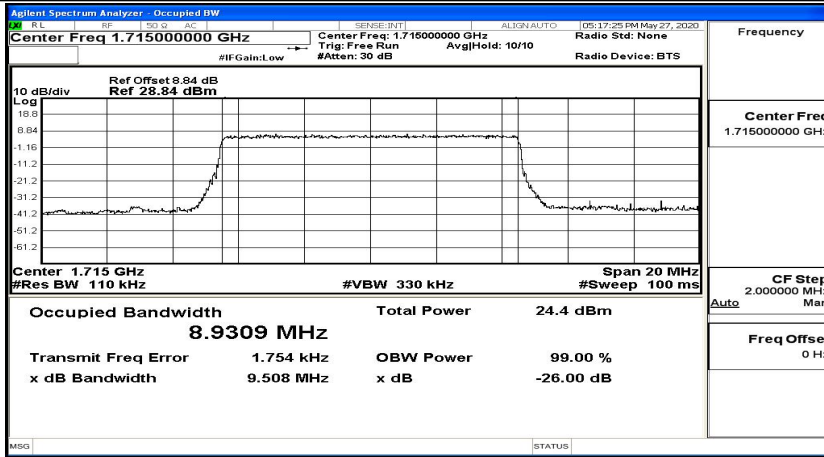

EBW & OBW Test Graph(s) (Channel Bandwidth: 10 MHz)\_LCH\_QPSK

EBW & OBW Test Graph(s) (Channel Bandwidth: 10 MHz)\_MCH\_QPSK

EBW & OBW Test Graph(s) (Channel Bandwidth: 10 MHz)\_HCH\_QPSK

EBW & OBW Test Graph(s) (Channel Bandwidth: 10 MHz)\_LCH\_16QAM

EBW & OBW Test Graph(s) (Channel Bandwidth: 10 MHz)\_MCH\_16QAM

EBW & OBW Test Graph(s) (Channel Bandwidth: 10 MHz)\_HCH\_16QAM

EBW & OBW Test Graph(s) (Channel Bandwidth:15 MHz)\_LCH\_QPSK

EBW & OBW Test Graph(s) (Channel Bandwidth:15 MHz)\_MCH\_QPSK