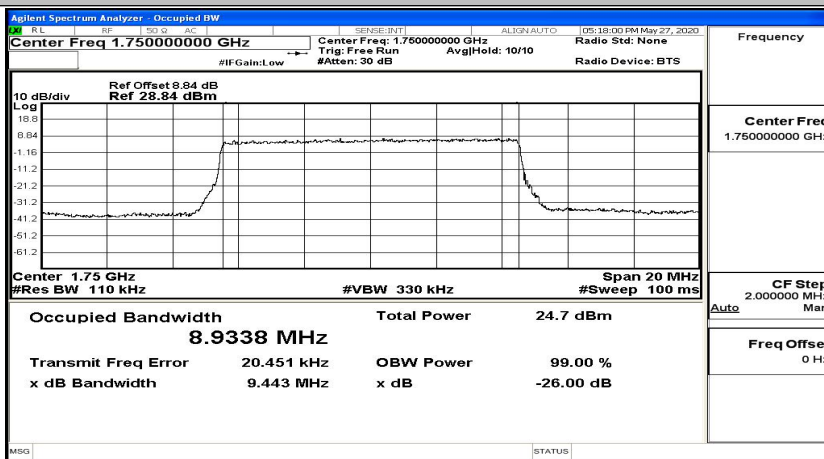

EBW & OBW Test Graph(s) (Channel Bandwidth: 10 MHz)\_LCH\_QPSK

EBW & OBW Test Graph(s) (Channel Bandwidth: 10 MHz)\_MCH\_QPSK

EBW & OBW Test Graph(s) (Channel Bandwidth: 10 MHz)\_HCH\_QPSK

EBW & OBW Test Graph(s) (Channel Bandwidth: 10 MHz)\_LCH\_16QAM

EBW & OBW Test Graph(s) (Channel Bandwidth: 10 MHz)\_MCH\_16QAM

EBW & OBW Test Graph(s) (Channel Bandwidth: 10 MHz)\_HCH\_16QAM

EBW & OBW Test Graph(s) (Channel Bandwidth:15 MHz)\_LCH\_QPSK

EBW & OBW Test Graph(s) (Channel Bandwidth:15 MHz)\_MCH\_QPSK