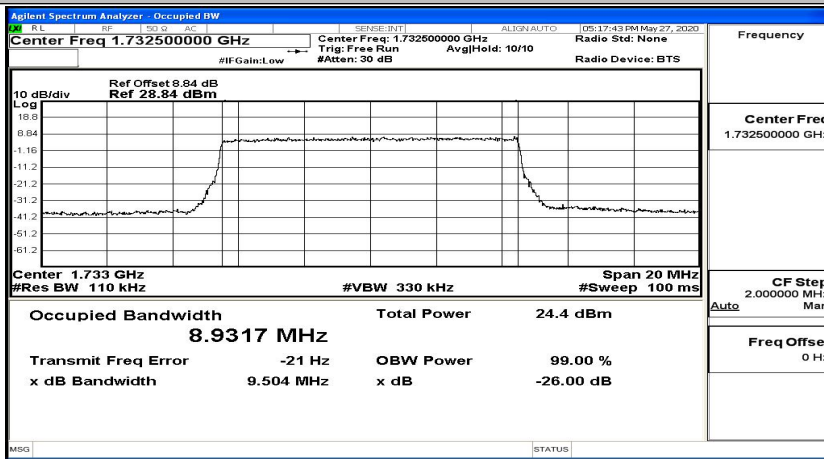

EBW & OBW Test Graph(s) (Channel Bandwidth: 10 MHz)\_LCH\_QPSK

EBW & OBW Test Graph(s) (Channel Bandwidth: 10 MHz)\_MCH\_QPSK

EBW & OBW Test Graph(s) (Channel Bandwidth: 10 MHz)\_HCH\_QPSK

EBW & OBW Test Graph(s) (Channel Bandwidth: 10 MHz)\_LCH\_16QAM

EBW & OBW Test Graph(s) (Channel Bandwidth: 10 MHz)\_MCH\_16QAM

EBW & OBW Test Graph(s) (Channel Bandwidth: 10 MHz)\_HCH\_16QAM

EBW & OBW Test Graph(s) (Channel Bandwidth:15 MHz)\_LCH\_QPSK

EBW & OBW Test Graph(s) (Channel Bandwidth:15 MHz)\_MCH\_QPSK