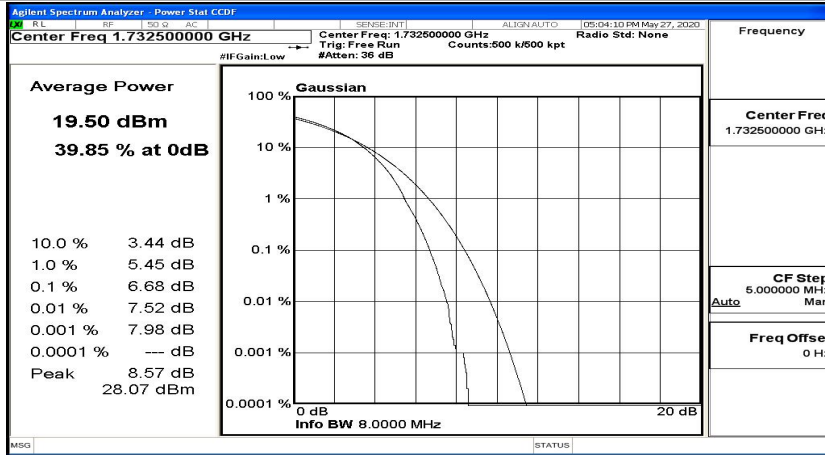

Peak-to Average Ratio Test Graph(s) (Channel Bandwidth:15 MHz)_MCH_16QAM

Peak-to Average Ratio Test Graph(s) (Channel Bandwidth:15 MHz)_HCH_16QAM

Peak-to Average Ratio Test Graph(s) (Channel Bandwidth:20 MHz)_LCH_QPSK

Peak-to Average Ratio Test Graph(s) (Channel Bandwidth:20 MHz)_MCH_QPSK

Peak-to Average Ratio Test Graph(s) (Channel Bandwidth:20 MHz)_HCH_QPSK

Peak-to Average Ratio Test Graph(s) (Channel Bandwidth:20 MHz)_LCH_16QAM

Peak-to Average Ratio Test Graph(s) (Channel Bandwidth:20 MHz)_MCH_16QAM

Peak-to Average Ratio Test Graph(s) (Channel Bandwidth:20 MHz)_HCH_16QAM

F.3 26dB Bandwidth and Occupied Bandwidth

EBW & OBW Test Result (Channel Bandwidth: 1.4 MHz)				
Modulation	Channel	Occupied Bandwidth (MHz)	26dB Bandwidth (MHz)	Verdict
QPSK	LCH	1.0770	1.232	PASS
	MCH	1.0749	1.252	PASS
	HCH	1.0783	1.232	PASS
16QAM	LCH	1.0828	1.247	PASS
	MCH	1.0793	1.239	PASS
	HCH	1.0775	1.227	PASS