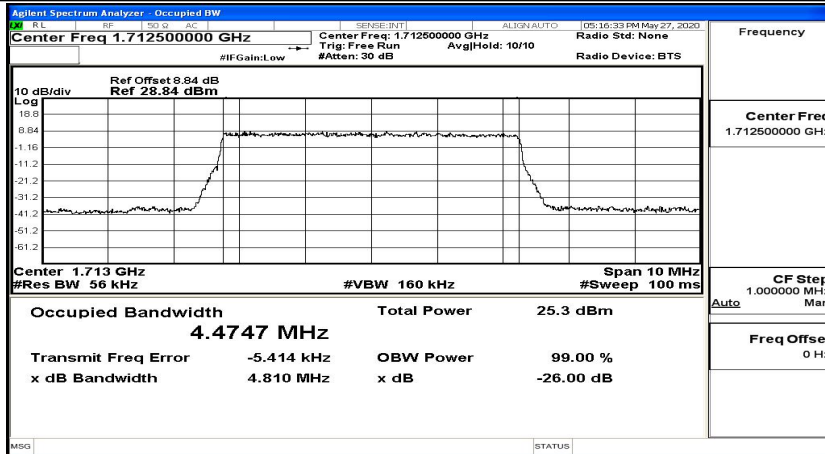

EBW & OBW Test Graph(s) (Channel Bandwidth: 5 MHz)_LCH_QPSK