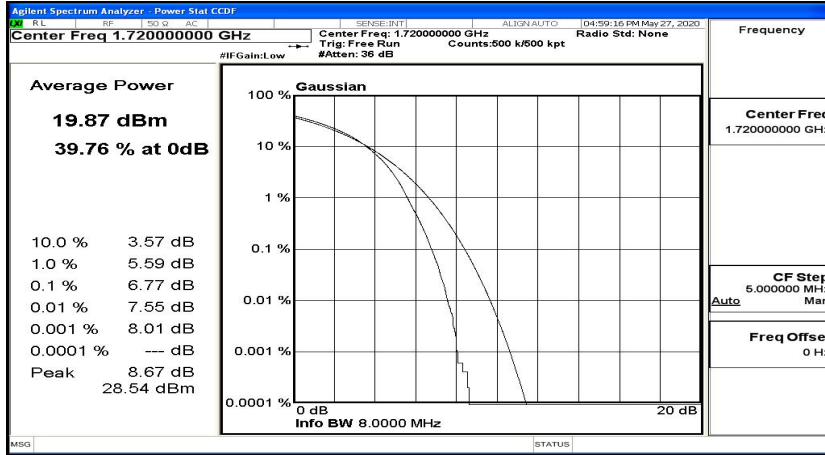

Peak-to Average Ratio Test Graph(s) (Channel Bandwidth: 15 MHz)_MCH_QPSK

Peak-to Average Ratio Test Graph(s) (Channel Bandwidth: 15 MHz)_HCH_QPSK

Peak-to Average Ratio Test Graph(s) (Channel Bandwidth:15 MHz)_LCH_16QAM

Peak-to Average Ratio Test Graph(s) (Channel Bandwidth:15 MHz)_MCH_16QAM

Peak-to Average Ratio Test Graph(s) (Channel Bandwidth:15 MHz)_HCH_16QAM

Peak-to Average Ratio Test Graph(s) (Channel Bandwidth:20 MHz)_LCH_QPSK

Peak-to Average Ratio Test Graph(s) (Channel Bandwidth:20 MHz)_MCH_QPSK

Peak-to Average Ratio Test Graph(s) (Channel Bandwidth:20 MHz)_HCH_QPSK

Peak-to Average Ratio Test Graph(s) (Channel Bandwidth:20 MHz)_LCH_16QAM