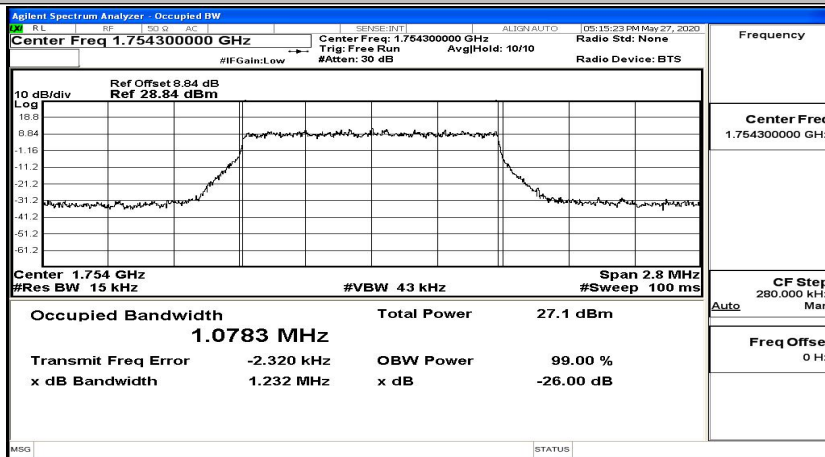

EBW & OBW Test Graph(s) (Channel Bandwidth: 1.4 MHz)_HCH_QPSK