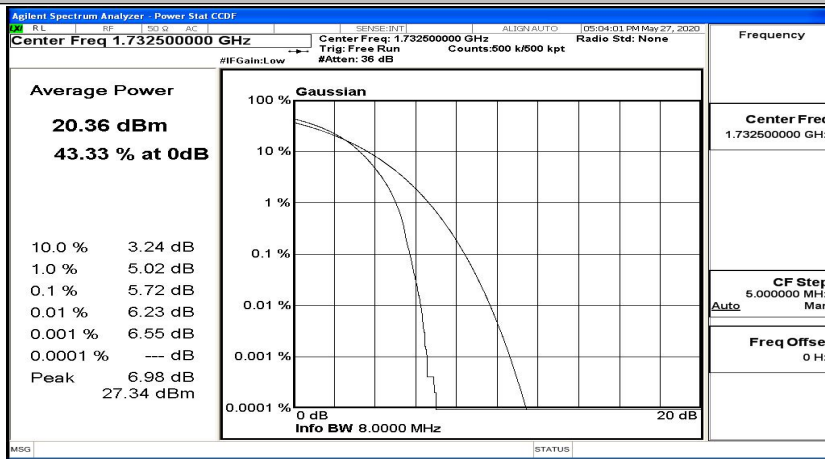

Peak-to Average Ratio Test Graph(s) (Channel Bandwidth: 15 MHz)_MCH_QPSK

Peak-to Average Ratio Test Graph(s) (Channel Bandwidth: 15 MHz)_HCH_QPSK

Peak-to Average Ratio Test Graph(s) (Channel Bandwidth:15 MHz)_LCH_16QAM

Peak-to Average Ratio Test Graph(s) (Channel Bandwidth:15 MHz)_MCH_16QAM

Peak-to Average Ratio Test Graph(s) (Channel Bandwidth:15 MHz)_HCH_16QAM

Peak-to Average Ratio Test Graph(s) (Channel Bandwidth:20 MHz)_LCH_QPSK

Peak-to Average Ratio Test Graph(s) (Channel Bandwidth:20 MHz)_MCH_QPSK

Peak-to Average Ratio Test Graph(s) (Channel Bandwidth:20 MHz)_HCH_QPSK

Peak-to Average Ratio Test Graph(s) (Channel Bandwidth:20 MHz)_LCH_16QAM

Peak-to Average Ratio Test Graph(s) (Channel Bandwidth:20 MHz)_MCH_16QAM

Peak-to Average Ratio Test Graph(s) (Channel Bandwidth:20 MHz)_HCH_16QAM

F.3 26dB Bandwidth and Occupied Bandwidth

EBW & OBW Test Result (Channel Bandwidth: 1.4 MHz)				
Modulation	Channel	Occupied Bandwidth (MHz)	26dB Bandwidth (MHz)	Verdict
QPSK	LCH	1.0770	1.232	PASS
	MCH	1.0749	1.252	PASS
	HCH	1.0783	1.232	PASS
16QAM	LCH	1.0828	1.247	PASS
	MCH	1.0793	1.239	PASS
	HCH	1.0775	1.227	PASS