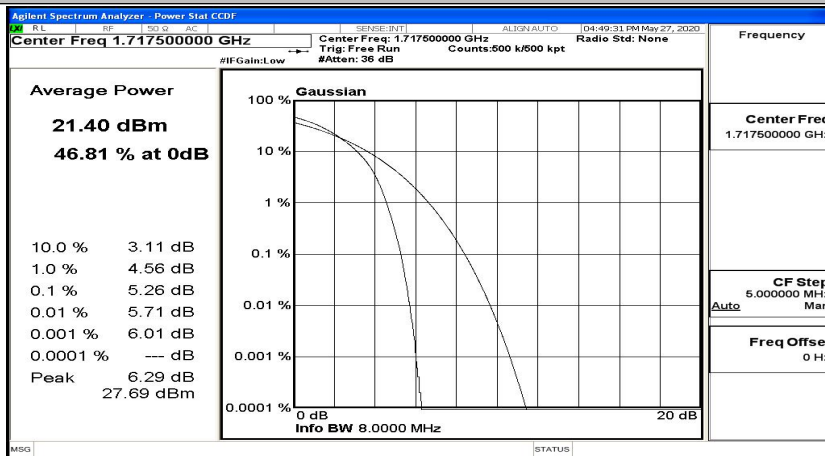

Peak-to Average Ratio Test Graph(s) (Channel Bandwidth: 10 MHz)_MCH_QPSK

Peak-to Average Ratio Test Graph(s) (Channel Bandwidth: 10 MHz)_HCH_QPSK

Peak-to Average Ratio Test Graph(s) (Channel Bandwidth: 10 MHz)_LCH_16QAM

Peak-to Average Ratio Test Graph(s) (Channel Bandwidth: 10 MHz)_MCH_16QAM

Peak-to Average Ratio Test Graph(s) (Channel Bandwidth: 10 MHz)_HCH_16QAM

Peak-to Average Ratio Test Graph(s) (Channel Bandwidth: 15 MHz)_LCH_QPSK

Peak-to Average Ratio Test Graph(s) (Channel Bandwidth: 15 MHz)_MCH_QPSK

Peak-to Average Ratio Test Graph(s) (Channel Bandwidth: 15 MHz)_HCH_QPSK

Peak-to Average Ratio Test Graph(s) (Channel Bandwidth:15 MHz)_LCH_16QAM