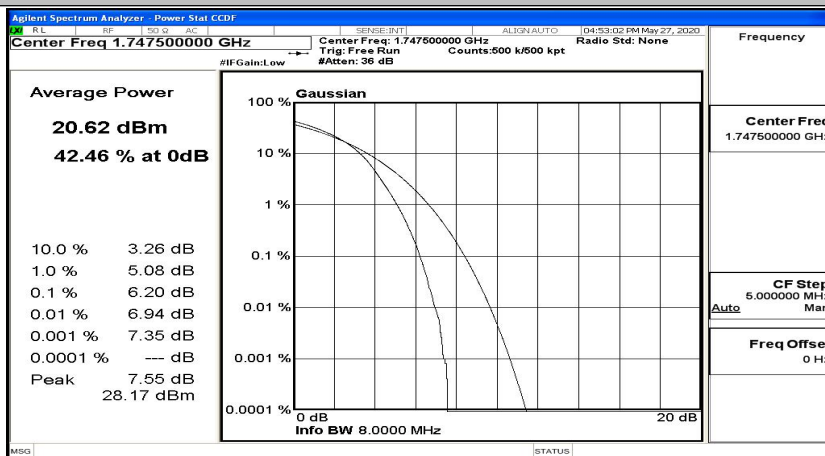

Peak-to Average Ratio Test Graph(s) (Channel Bandwidth: 10 MHz)_MCH_16QAM

Peak-to Average Ratio Test Graph(s) (Channel Bandwidth: 10 MHz)_HCH_16QAM

Peak-to Average Ratio Test Graph(s) (Channel Bandwidth: 15 MHz)_LCH_QPSK

Peak-to Average Ratio Test Graph(s) (Channel Bandwidth: 15 MHz)_MCH_QPSK

Peak-to Average Ratio Test Graph(s) (Channel Bandwidth: 15 MHz)_HCH_QPSK

Peak-to Average Ratio Test Graph(s) (Channel Bandwidth:15 MHz)_LCH_16QAM

Peak-to Average Ratio Test Graph(s) (Channel Bandwidth:15 MHz)_MCH_16QAM

Peak-to Average Ratio Test Graph(s) (Channel Bandwidth:15 MHz)_HCH_16QAM

Peak-to Average Ratio Test Graph(s) (Channel Bandwidth:20 MHz)_LCH_QPSK

Peak-to Average Ratio Test Graph(s) (Channel Bandwidth:20 MHz)_MCH_QPSK

Peak-to Average Ratio Test Graph(s) (Channel Bandwidth:20 MHz)_HCH_QPSK

Peak-to Average Ratio Test Graph(s) (Channel Bandwidth:20 MHz)_LCH_16QAM