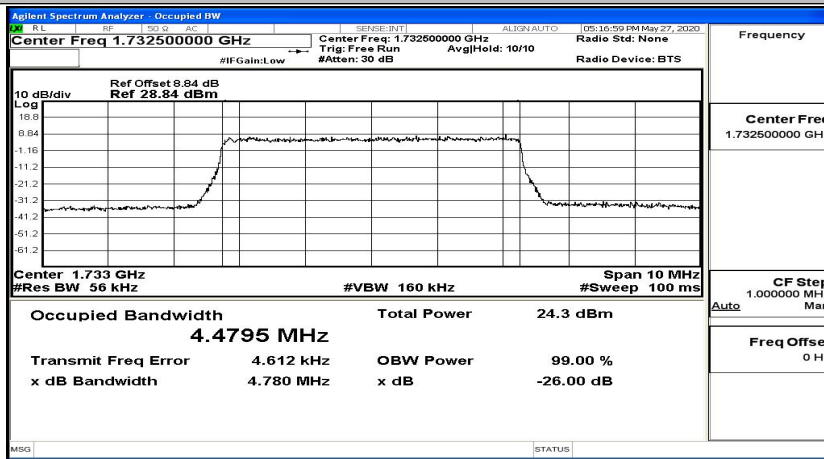

EBW & OBW Test Graph(s) (Channel Bandwidth: 5 MHz)_MCH_16QAM