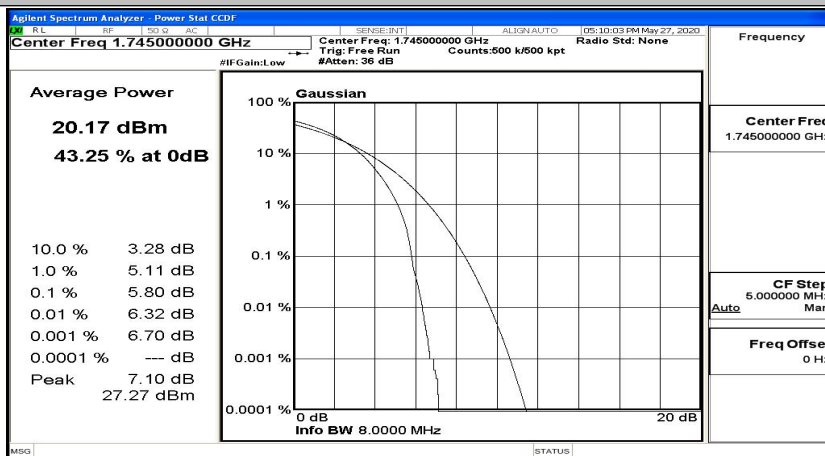

Peak-to Average Ratio Test Graph(s) (Channel Bandwidth: 15 MHz)_MCH_QPSK

Peak-to Average Ratio Test Graph(s) (Channel Bandwidth: 15 MHz)_HCH_QPSK

Peak-to Average Ratio Test Graph(s) (Channel Bandwidth:15 MHz)_LCH_16QAM

Peak-to Average Ratio Test Graph(s) (Channel Bandwidth:15 MHz)_MCH_16QAM

Peak-to Average Ratio Test Graph(s) (Channel Bandwidth:15 MHz)_HCH_16QAM

Peak-to Average Ratio Test Graph(s) (Channel Bandwidth:20 MHz)_LCH_QPSK

Peak-to Average Ratio Test Graph(s) (Channel Bandwidth:20 MHz)_MCH_QPSK

Peak-to Average Ratio Test Graph(s) (Channel Bandwidth:20 MHz)_HCH_QPSK

Peak-to Average Ratio Test Graph(s) (Channel Bandwidth:20 MHz)_LCH_16QAM