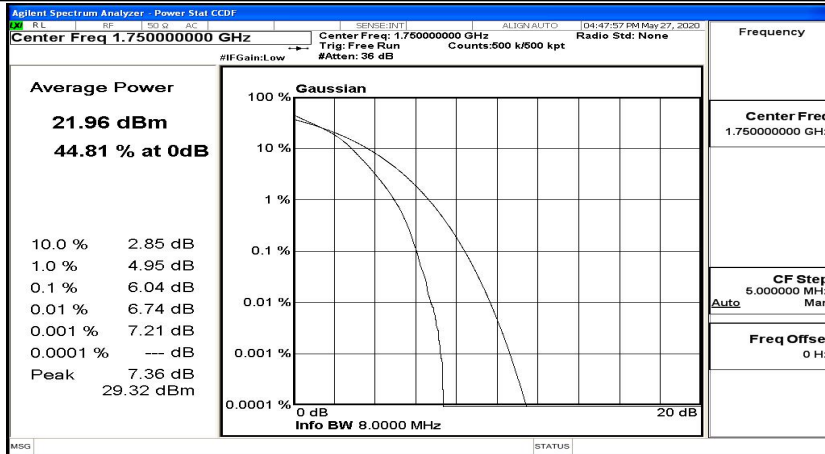

Peak-to Average Ratio Test Graph(s) (Channel Bandwidth: 10 MHz)_MCH_QPSK

Peak-to Average Ratio Test Graph(s) (Channel Bandwidth: 10 MHz)_HCH_QPSK

Peak-to Average Ratio Test Graph(s) (Channel Bandwidth: 10 MHz)_LCH_16QAM

Peak-to Average Ratio Test Graph(s) (Channel Bandwidth: 10 MHz)_MCH_16QAM

Peak-to Average Ratio Test Graph(s) (Channel Bandwidth: 10 MHz)_HCH_16QAM

Peak-to Average Ratio Test Graph(s) (Channel Bandwidth: 15 MHz)_LCH_QPSK

Peak-to Average Ratio Test Graph(s) (Channel Bandwidth: 15 MHz)_MCH_QPSK

Peak-to Average Ratio Test Graph(s) (Channel Bandwidth: 15 MHz)_HCH_QPSK

Peak-to Average Ratio Test Graph(s) (Channel Bandwidth:15 MHz)_LCH_16QAM