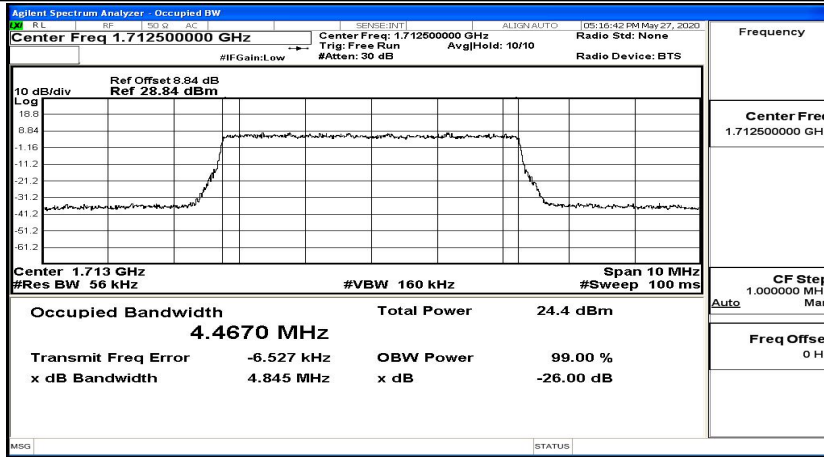

EBW & OBW Test Graph(s) (Channel Bandwidth: 5 MHz)_LCH_QPSK

EBW & OBW Test Graph(s) (Channel Bandwidth: 5 MHz)_MCH_QPSK

EBW & OBW Test Graph(s) (Channel Bandwidth: 5 MHz)_HCH_QPSK

EBW & OBW Test Graph(s) (Channel Bandwidth: 5 MHz)_LCH_16QAM