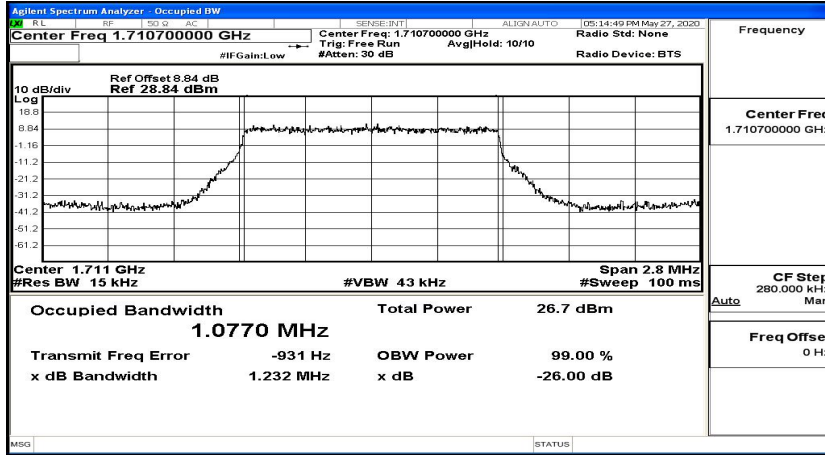

EBW & OBW Test Graph(s) (Channel Bandwidth: 1.4 MHz)_LCH_QPSK