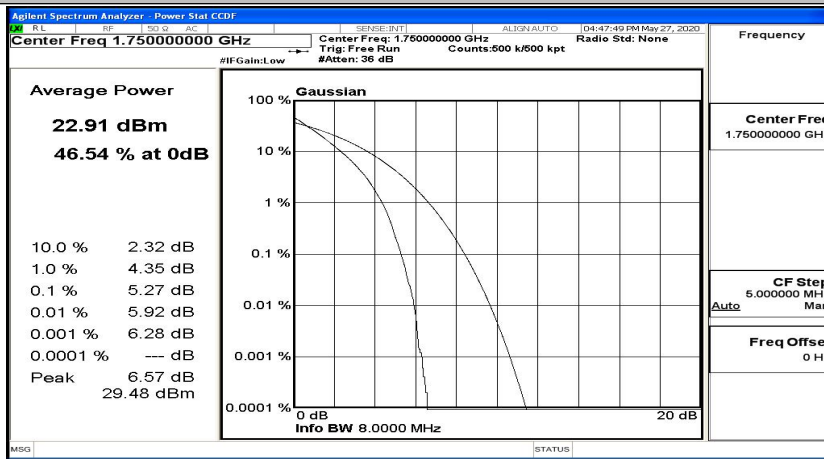

Peak-to Average Ratio Test Graph(s) (Channel Bandwidth: 10 MHz)_MCH_QPSK

Peak-to Average Ratio Test Graph(s) (Channel Bandwidth: 10 MHz)_HCH_QPSK

Peak-to Average Ratio Test Graph(s) (Channel Bandwidth: 10 MHz)_LCH_16QAM

Peak-to Average Ratio Test Graph(s) (Channel Bandwidth: 10 MHz)_MCH_16QAM

Peak-to Average Ratio Test Graph(s) (Channel Bandwidth: 10 MHz)_HCH_16QAM

Peak-to Average Ratio Test Graph(s) (Channel Bandwidth: 15 MHz)_LCH_QPSK

Peak-to Average Ratio Test Graph(s) (Channel Bandwidth: 15 MHz)_MCH_QPSK

Peak-to Average Ratio Test Graph(s) (Channel Bandwidth: 15 MHz)_HCH_QPSK

Peak-to Average Ratio Test Graph(s) (Channel Bandwidth:15 MHz)_LCH_16QAM