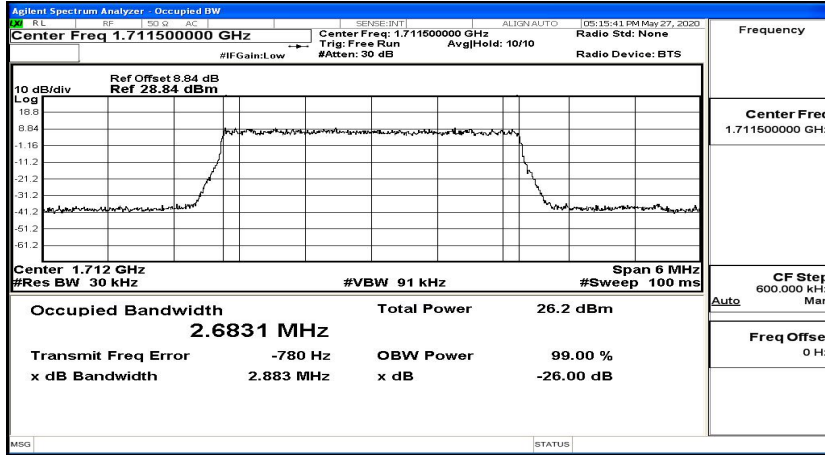

EBW & OBW Test Graph(s) (Channel Bandwidth: 3 MHz)_LCH_QPSK