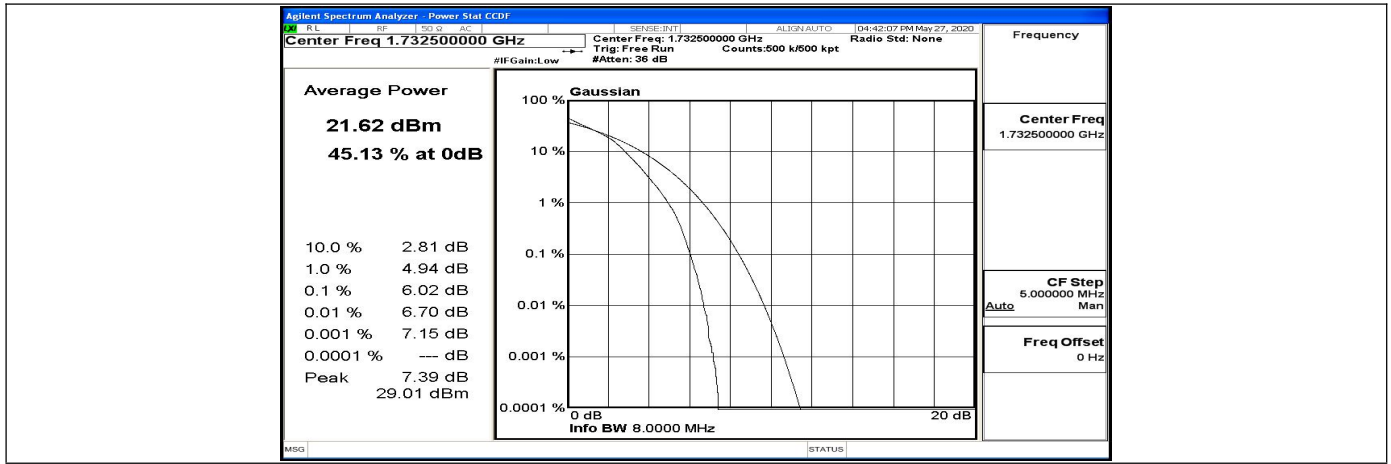

Peak-to Average Ratio Test Graph(s) (Channel Bandwidth: 10 MHz)_MCH_QPSK

Peak-to Average Ratio Test Graph(s) (Channel Bandwidth: 10 MHz)_HCH_QPSK

Peak-to Average Ratio Test Graph(s) (Channel Bandwidth: 10 MHz)_LCH_16QAM

Peak-to Average Ratio Test Graph(s) (Channel Bandwidth: 10 MHz)_MCH_16QAM

Peak-to Average Ratio Test Graph(s) (Channel Bandwidth: 10 MHz)_HCH_16QAM

Peak-to Average Ratio Test Graph(s) (Channel Bandwidth: 15 MHz)_LCH_QPSK