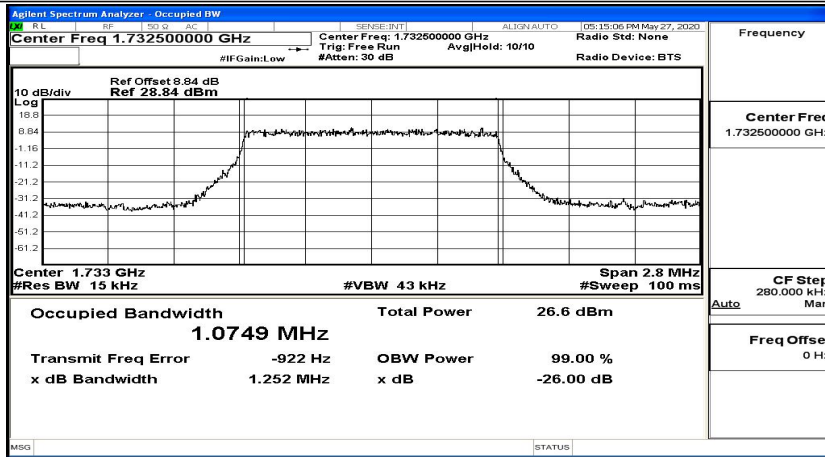

EBW & OBW Test Graph(s) (Channel Bandwidth: 1.4 MHz)_MCH_QPSK