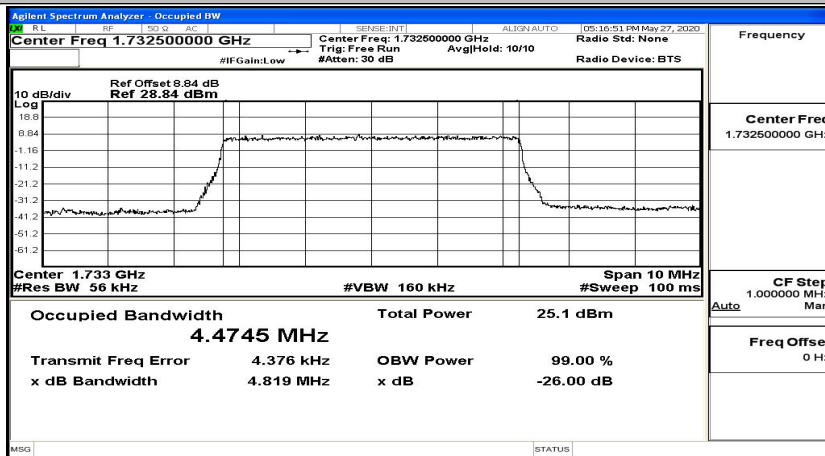

EBW & OBW Test Graph(s) (Channel Bandwidth: 5 MHz)_MCH_QPSK