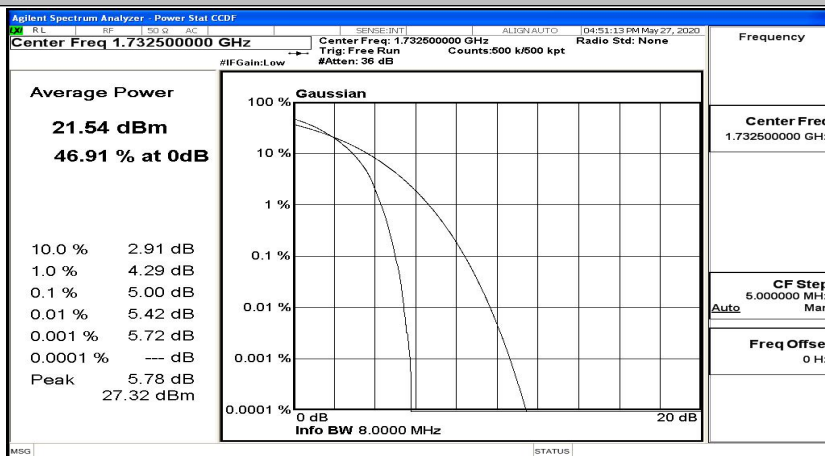

Peak-to Average Ratio Test Graph(s) (Channel Bandwidth: 10 MHz)_MCH_QPSK

Peak-to Average Ratio Test Graph(s) (Channel Bandwidth: 10 MHz)_HCH_QPSK

Peak-to Average Ratio Test Graph(s) (Channel Bandwidth: 10 MHz)_LCH_16QAM

Peak-to Average Ratio Test Graph(s) (Channel Bandwidth: 10 MHz)_MCH_16QAM

Peak-to Average Ratio Test Graph(s) (Channel Bandwidth: 10 MHz)_HCH_16QAM

Peak-to Average Ratio Test Graph(s) (Channel Bandwidth: 15 MHz)_LCH_QPSK

Peak-to Average Ratio Test Graph(s) (Channel Bandwidth: 15 MHz)_MCH_QPSK

Peak-to Average Ratio Test Graph(s) (Channel Bandwidth: 15 MHz)_HCH_QPSK

Peak-to Average Ratio Test Graph(s) (Channel Bandwidth:15 MHz)_LCH_16QAM

Peak-to Average Ratio Test Graph(s) (Channel Bandwidth:15 MHz)_MCH_16QAM

Peak-to Average Ratio Test Graph(s) (Channel Bandwidth:15 MHz)_HCH_16QAM

Peak-to Average Ratio Test Graph(s) (Channel Bandwidth:20 MHz)_LCH_QPSK