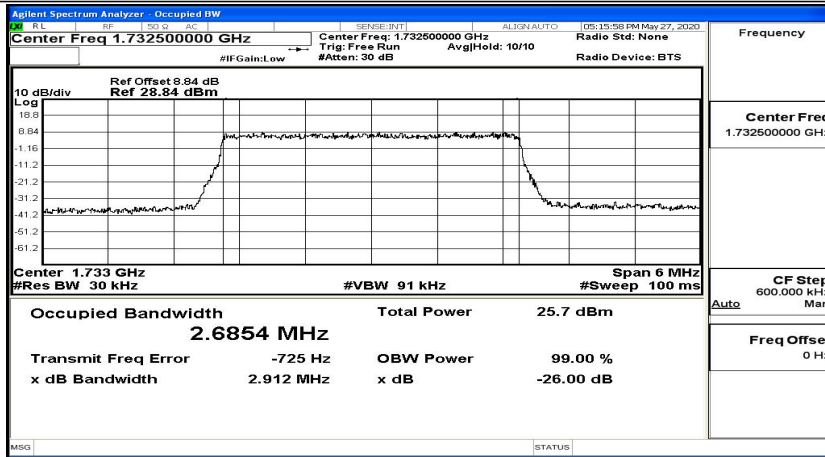

EBW & OBW Test Graph(s) (Channel Bandwidth: 1.4 MHz)_MCH_16QAM

EBW & OBW Test Graph(s) (Channel Bandwidth: 1.4 MHz)_HCH_16QAM

EBW & OBW Test Graph(s) (Channel Bandwidth: 3 MHz)_LCH_QPSK

EBW & OBW Test Graph(s) (Channel Bandwidth: 3 MHz)_MCH_QPSK