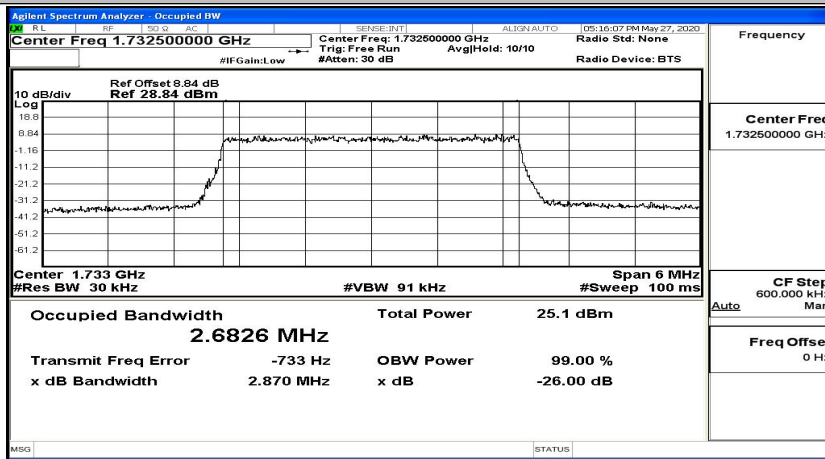

EBW & OBW Test Graph(s) (Channel Bandwidth: 3 MHz)_MCH_16QAM