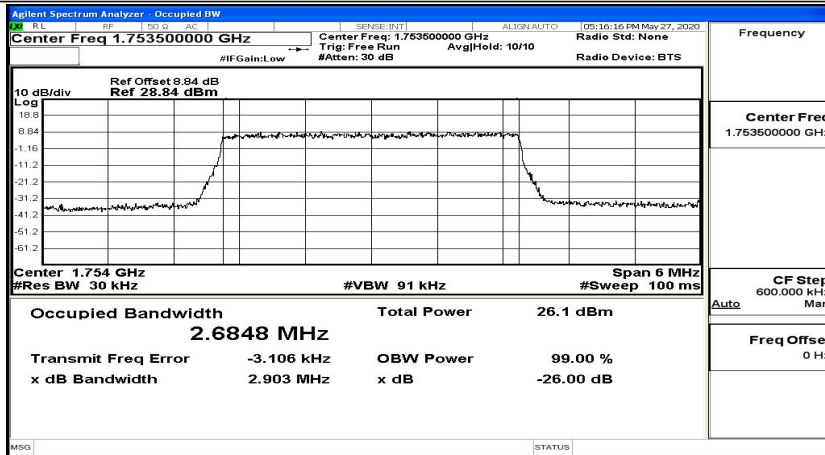

EBW & OBW Test Graph(s) (Channel Bandwidth: 3 MHz)_HCH_QPSK