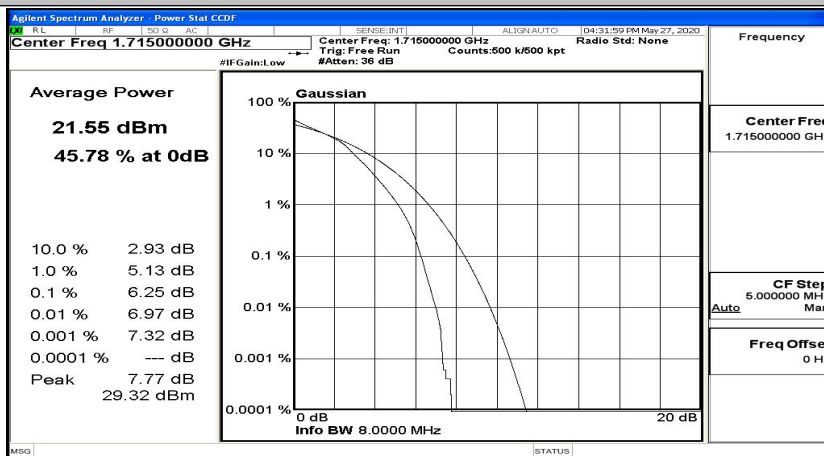

Peak-to Average Ratio Test Graph(s) (Channel Bandwidth: 10 MHz)_MCH_QPSK

Peak-to Average Ratio Test Graph(s) (Channel Bandwidth: 10 MHz)_HCH_QPSK

Peak-to Average Ratio Test Graph(s) (Channel Bandwidth: 10 MHz)_LCH_16QAM

Peak-to Average Ratio Test Graph(s) (Channel Bandwidth: 10 MHz)_MCH_16QAM

Peak-to Average Ratio Test Graph(s) (Channel Bandwidth: 10 MHz)_HCH_16QAM

Peak-to Average Ratio Test Graph(s) (Channel Bandwidth: 15 MHz)_LCH_QPSK

Peak-to Average Ratio Test Graph(s) (Channel Bandwidth: 15 MHz)_MCH_QPSK

Peak-to Average Ratio Test Graph(s) (Channel Bandwidth: 15 MHz)_HCH_QPSK

Peak-to Average Ratio Test Graph(s) (Channel Bandwidth:15 MHz)_LCH_16QAM

Peak-to Average Ratio Test Graph(s) (Channel Bandwidth:15 MHz)_MCH_16QAM

Peak-to Average Ratio Test Graph(s) (Channel Bandwidth:15 MHz)_HCH_16QAM

Peak-to Average Ratio Test Graph(s) (Channel Bandwidth:20 MHz)_LCH_QPSK