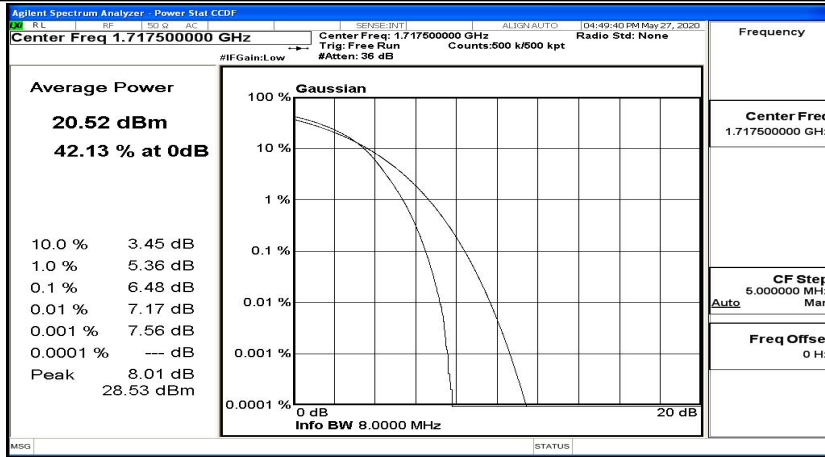

Peak-to Average Ratio Test Graph(s) (Channel Bandwidth: 10 MHz)_MCH_QPSK

Peak-to Average Ratio Test Graph(s) (Channel Bandwidth: 10 MHz)_HCH_QPSK

Peak-to Average Ratio Test Graph(s) (Channel Bandwidth: 10 MHz)_LCH_16QAM

Peak-to Average Ratio Test Graph(s) (Channel Bandwidth: 10 MHz)_MCH_16QAM

Peak-to Average Ratio Test Graph(s) (Channel Bandwidth: 10 MHz)_HCH_16QAM

Peak-to Average Ratio Test Graph(s) (Channel Bandwidth: 15 MHz)_LCH_QPSK

Peak-to Average Ratio Test Graph(s) (Channel Bandwidth: 15 MHz)_MCH_QPSK

Peak-to Average Ratio Test Graph(s) (Channel Bandwidth: 15 MHz)_HCH_QPSK

Peak-to Average Ratio Test Graph(s) (Channel Bandwidth:15 MHz)_LCH_16QAM

Peak-to Average Ratio Test Graph(s) (Channel Bandwidth:15 MHz)_MCH_16QAM

Peak-to Average Ratio Test Graph(s) (Channel Bandwidth:15 MHz)_HCH_16QAM

Peak-to Average Ratio Test Graph(s) (Channel Bandwidth:20 MHz)_LCH_QPSK