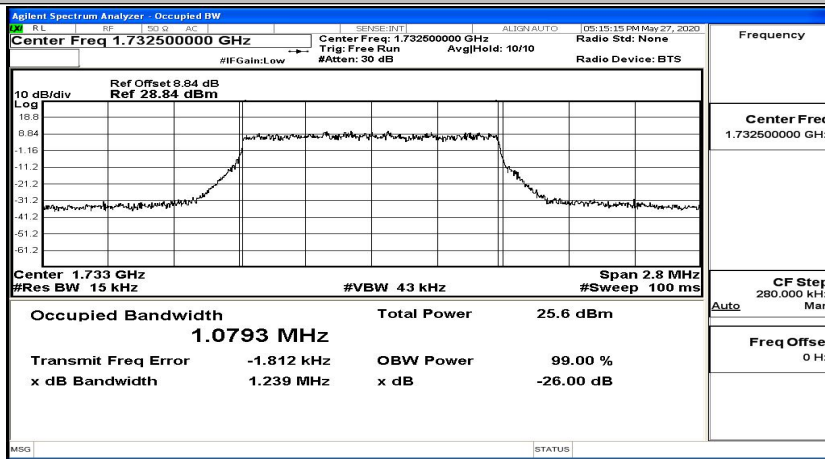

EBW & OBW Test Graph(s) (Channel Bandwidth: 1.4 MHz)_MCH_16QAM