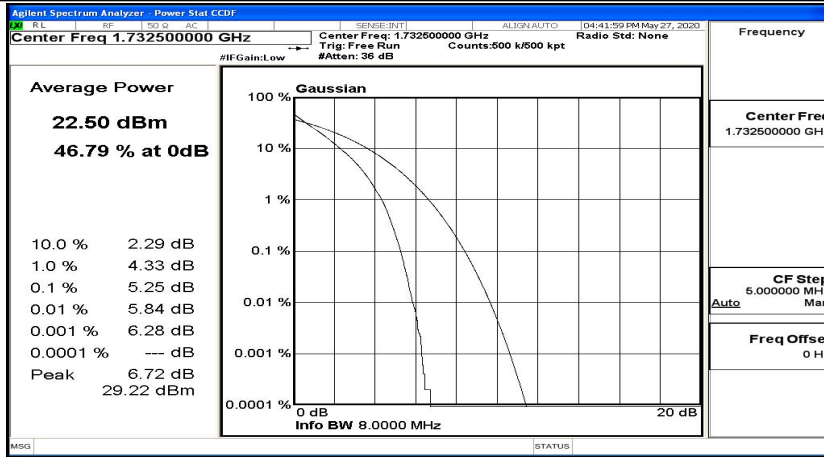

Peak-to Average Ratio Test Graph(s) (Channel Bandwidth: 10 MHz)_MCH_QPSK

Peak-to Average Ratio Test Graph(s) (Channel Bandwidth: 10 MHz)_HCH_QPSK

Peak-to Average Ratio Test Graph(s) (Channel Bandwidth: 10 MHz)_LCH_16QAM

Peak-to Average Ratio Test Graph(s) (Channel Bandwidth: 10 MHz)_MCH_16QAM

Peak-to Average Ratio Test Graph(s) (Channel Bandwidth: 10 MHz)_HCH_16QAM

Peak-to Average Ratio Test Graph(s) (Channel Bandwidth: 15 MHz)_LCH_QPSK

Peak-to Average Ratio Test Graph(s) (Channel Bandwidth: 15 MHz)_MCH_QPSK

Peak-to Average Ratio Test Graph(s) (Channel Bandwidth: 15 MHz)_HCH_QPSK

Peak-to Average Ratio Test Graph(s) (Channel Bandwidth:15 MHz)_LCH_16QAM