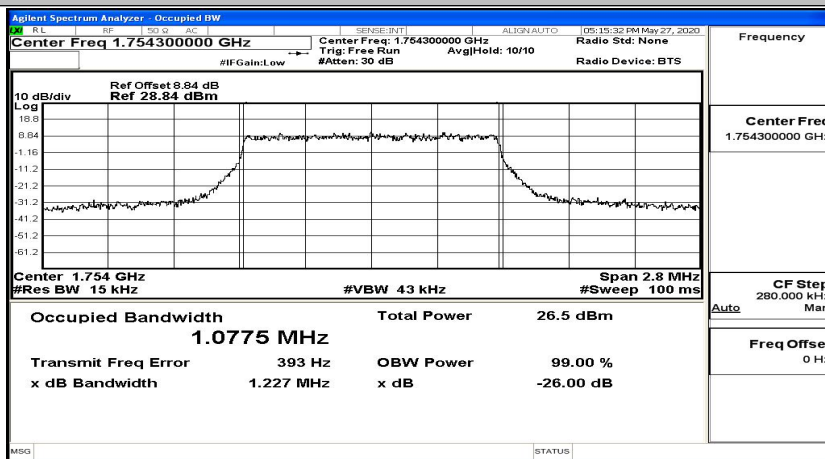

EBW & OBW Test Graph(s) (Channel Bandwidth: 1.4 MHz)_HCH_16QAM