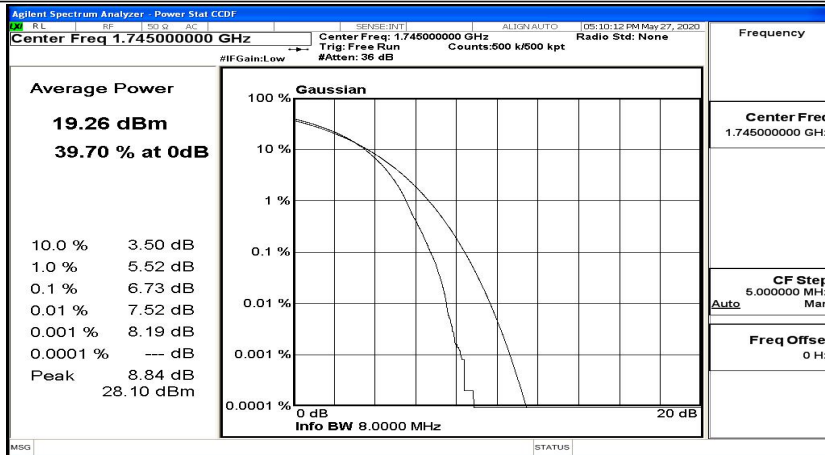

Peak-to Average Ratio Test Graph(s) (Channel Bandwidth:15 MHz)_MCH_16QAM

Peak-to Average Ratio Test Graph(s) (Channel Bandwidth:15 MHz)_HCH_16QAM

Peak-to Average Ratio Test Graph(s) (Channel Bandwidth:20 MHz)_LCH_QPSK

Peak-to Average Ratio Test Graph(s) (Channel Bandwidth:20 MHz)_MCH_QPSK

Peak-to Average Ratio Test Graph(s) (Channel Bandwidth:20 MHz)_HCH_QPSK

Peak-to Average Ratio Test Graph(s) (Channel Bandwidth:20 MHz)_LCH_16QAM

Peak-to Average Ratio Test Graph(s) (Channel Bandwidth:20 MHz)_MCH_16QAM

Peak-to Average Ratio Test Graph(s) (Channel Bandwidth:20 MHz)_HCH_16QAM

F.3 26dB Bandwidth and Occupied Bandwidth

EBW & OBW Test Result (Channel Bandwidth: 1.4 MHz)				
Modulation	Channel	Occupied Bandwidth (MHz)	26dB Bandwidth (MHz)	Verdict
QPSK	LCH	1.0770	1.232	PASS
	MCH	1.0749	1.252	PASS
	HCH	1.0783	1.232	PASS
16QAM	LCH	1.0828	1.247	PASS
	MCH	1.0793	1.239	PASS
	HCH	1.0775	1.227	PASS