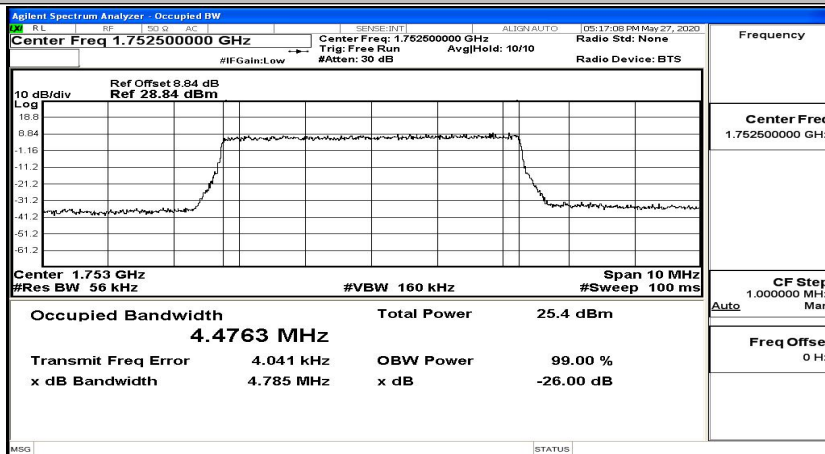

EBW & OBW Test Graph(s) (Channel Bandwidth: 5 MHz)_HCH_QPSK