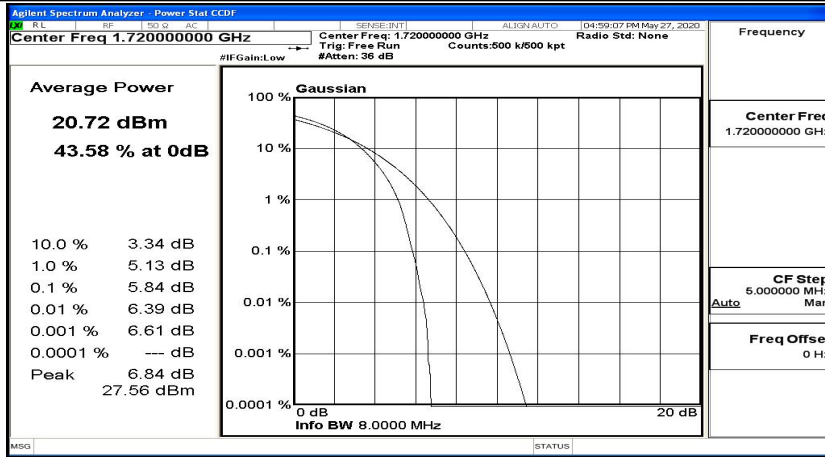

Peak-to Average Ratio Test Graph(s) (Channel Bandwidth: 10 MHz)_MCH_16QAM

Peak-to Average Ratio Test Graph(s) (Channel Bandwidth: 10 MHz)_HCH_16QAM

Peak-to Average Ratio Test Graph(s) (Channel Bandwidth: 15 MHz)_LCH_QPSK

Peak-to Average Ratio Test Graph(s) (Channel Bandwidth: 15 MHz)_MCH_QPSK

Peak-to Average Ratio Test Graph(s) (Channel Bandwidth: 15 MHz)_HCH_QPSK

Peak-to Average Ratio Test Graph(s) (Channel Bandwidth:15 MHz)_LCH_16QAM

Peak-to Average Ratio Test Graph(s) (Channel Bandwidth:15 MHz)_MCH_16QAM

Peak-to Average Ratio Test Graph(s) (Channel Bandwidth:15 MHz)_HCH_16QAM

Peak-to Average Ratio Test Graph(s) (Channel Bandwidth:20 MHz)_LCH_QPSK

Peak-to Average Ratio Test Graph(s) (Channel Bandwidth:20 MHz)_MCH_QPSK

Peak-to Average Ratio Test Graph(s) (Channel Bandwidth:20 MHz)_HCH_QPSK

Peak-to Average Ratio Test Graph(s) (Channel Bandwidth:20 MHz)_LCH_16QAM