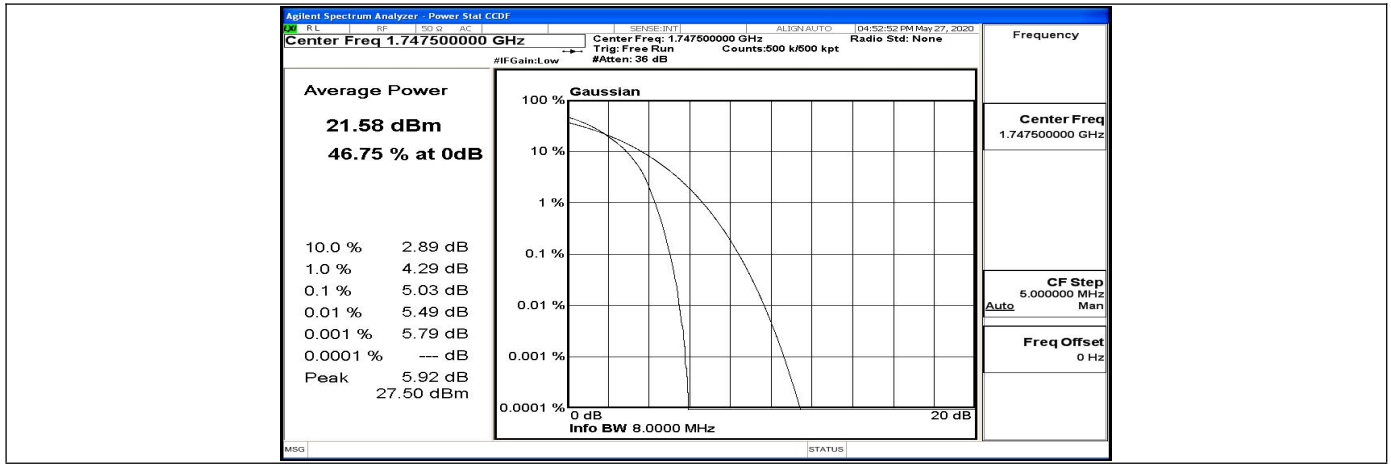

Peak-to Average Ratio Test Graph(s) (Channel Bandwidth: 10 MHz)_MCH_16QAM

Peak-to Average Ratio Test Graph(s) (Channel Bandwidth: 10 MHz)_HCH_16QAM

Peak-to Average Ratio Test Graph(s) (Channel Bandwidth: 15 MHz)_LCH_QPSK

Peak-to Average Ratio Test Graph(s) (Channel Bandwidth: 15 MHz)_MCH_QPSK

Peak-to Average Ratio Test Graph(s) (Channel Bandwidth: 15 MHz)_HCH_QPSK

Peak-to Average Ratio Test Graph(s) (Channel Bandwidth:15 MHz)_LCH_16QAM