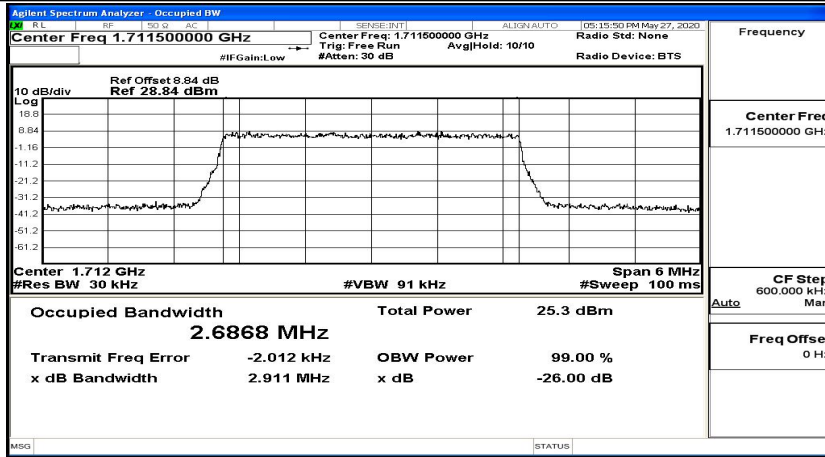

EBW & OBW Test Graph(s) (Channel Bandwidth: 3 MHz)_LCH_16QAM