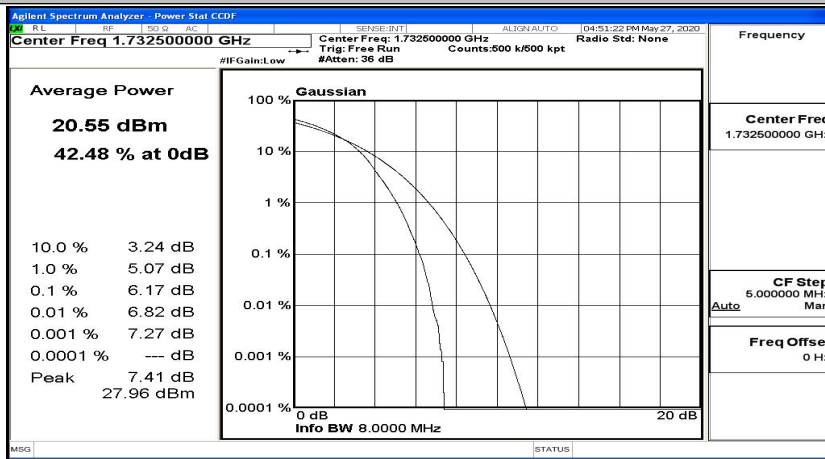

Peak-to Average Ratio Test Graph(s) (Channel Bandwidth: 10 MHz)_MCH_16QAM

Peak-to Average Ratio Test Graph(s) (Channel Bandwidth: 10 MHz)_HCH_16QAM

Peak-to Average Ratio Test Graph(s) (Channel Bandwidth: 15 MHz)_LCH_QPSK

Peak-to Average Ratio Test Graph(s) (Channel Bandwidth: 15 MHz)_MCH_QPSK

Peak-to Average Ratio Test Graph(s) (Channel Bandwidth: 15 MHz)_HCH_QPSK

Peak-to Average Ratio Test Graph(s) (Channel Bandwidth:15 MHz)_LCH_16QAM

Peak-to Average Ratio Test Graph(s) (Channel Bandwidth:15 MHz)_MCH_16QAM

Peak-to Average Ratio Test Graph(s) (Channel Bandwidth:15 MHz)_HCH_16QAM

Peak-to Average Ratio Test Graph(s) (Channel Bandwidth:20 MHz)_LCH_QPSK

Peak-to Average Ratio Test Graph(s) (Channel Bandwidth:20 MHz)_MCH_QPSK

Peak-to Average Ratio Test Graph(s) (Channel Bandwidth:20 MHz)_HCH_QPSK

Peak-to Average Ratio Test Graph(s) (Channel Bandwidth:20 MHz)_LCH_16QAM