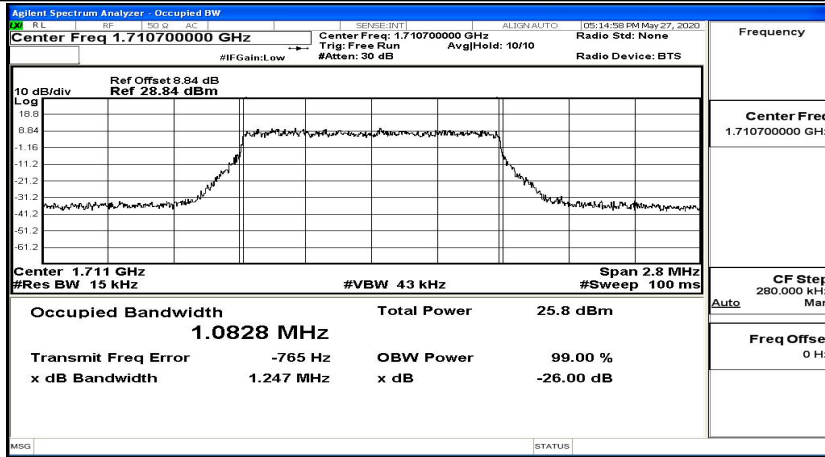

EBW & OBW Test Graph(s) (Channel Bandwidth: 1.4 MHz)_LCH_QPSK

EBW & OBW Test Graph(s) (Channel Bandwidth: 1.4 MHz)_MCH_QPSK

EBW & OBW Test Graph(s) (Channel Bandwidth: 1.4 MHz)_HCH_QPSK

EBW & OBW Test Graph(s) (Channel Bandwidth: 1.4 MHz)_LCH_16QAM