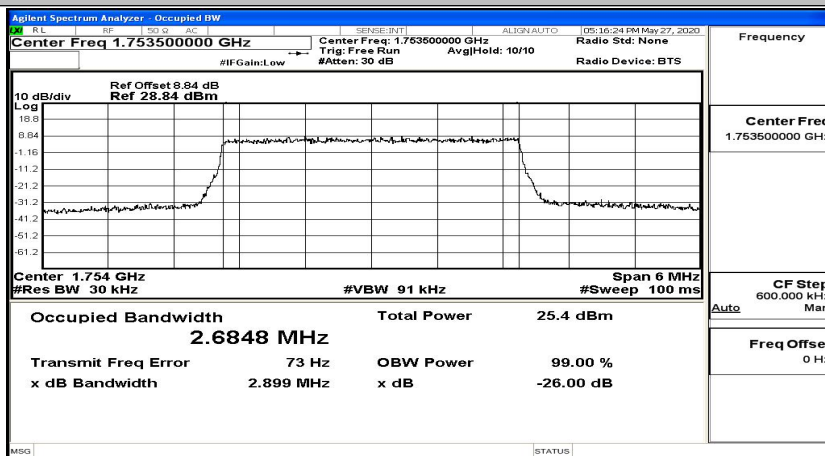

EBW & OBW Test Graph(s) (Channel Bandwidth: 3 MHz)_HCH_QPSK

EBW & OBW Test Graph(s) (Channel Bandwidth: 3 MHz)_LCH_16QAM

EBW & OBW Test Graph(s) (Channel Bandwidth: 3 MHz)_MCH_16QAM

EBW & OBW Test Graph(s) (Channel Bandwidth: 3 MHz)_HCH_16QAM