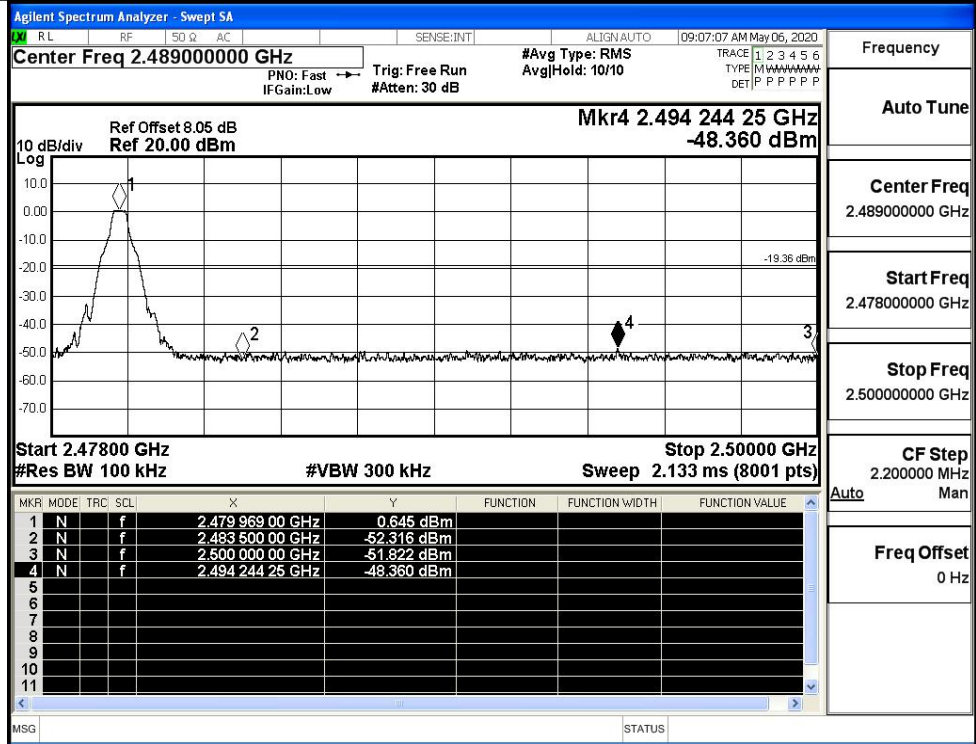

GFSK/HCH/No Hop

GFSK/HCH/Hop

$\pi/4$ DQPSK/LCH/No Hop

$\pi/4$ DQPSK/LCH/Hop

$\pi/4$ DQPSK/HCH/No
Hop

Frequency	
Auto Tune	
Center Freq	2.489000000 GHz
Start Freq	2.478000000 GHz
Stop Freq	2.500000000 GHz
CF Step	2.200000 MHz
Freq Offset	0 Hz

$\pi/4$ DQPSK/HCH/Hop

Frequency	
Auto Tune	
Center Freq	2.483500000 GHz
Start Freq	2.463500000 GHz
Stop Freq	2.513500000 GHz
CF Step	6.000000 MHz
Freq Offset	0 Hz

8DPSK/LCH/No Hop

Frequency
Auto Tune
Center Freq
2.357000000 GHz
Start Freq
2.310000000 GHz
Stop Freq
2.404000000 GHz
CF Step
9.400000 MHz
Auto Man
Freq Offset
0 Hz