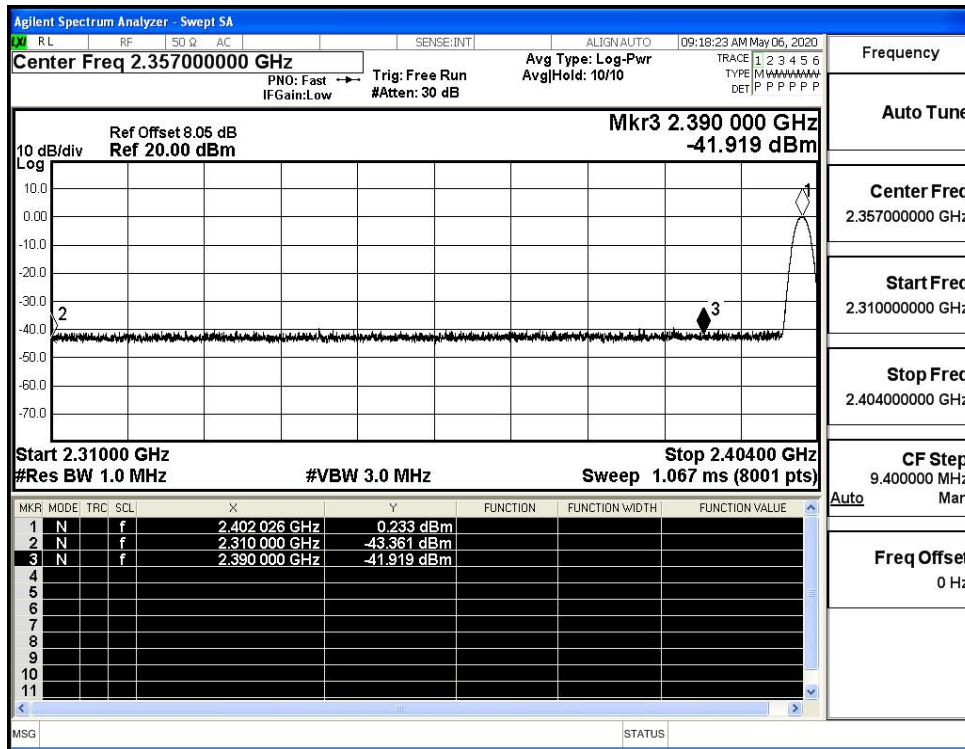

Restrict-band band-edge measurements_Hopping Off_GFSK_PEAK (Low Channel)

Restrict-band band-edge measurements_Hopping Off_GFSK_Average (Low Channel)

Restrict-band band-edge measurements_Hopping Off_GFSK_PEAK (High Channel)

Restrict-band band-edge measurements_Hopping Off_GFSK_Average (High Channel)

Restrict-band band-edge measurements_Hopping Off $\pi/4$ -DQPSK_PEAK (Low Channel)

Restrict-band band-edge measurements_Hopping Off $\pi/4$ -DQPSK_Average (Low Channel)

Restrict-band band-edge measurements_Hopping Off_π/4-DQPSK_PEAK (High Channel)

Restrict-band band-edge measurements_Hopping Off_π/4-DQPSK_Average (High Channel)

Restrict-band band-edge measurements_Hopping Off_8DPSK_PEAK (Low Channel)