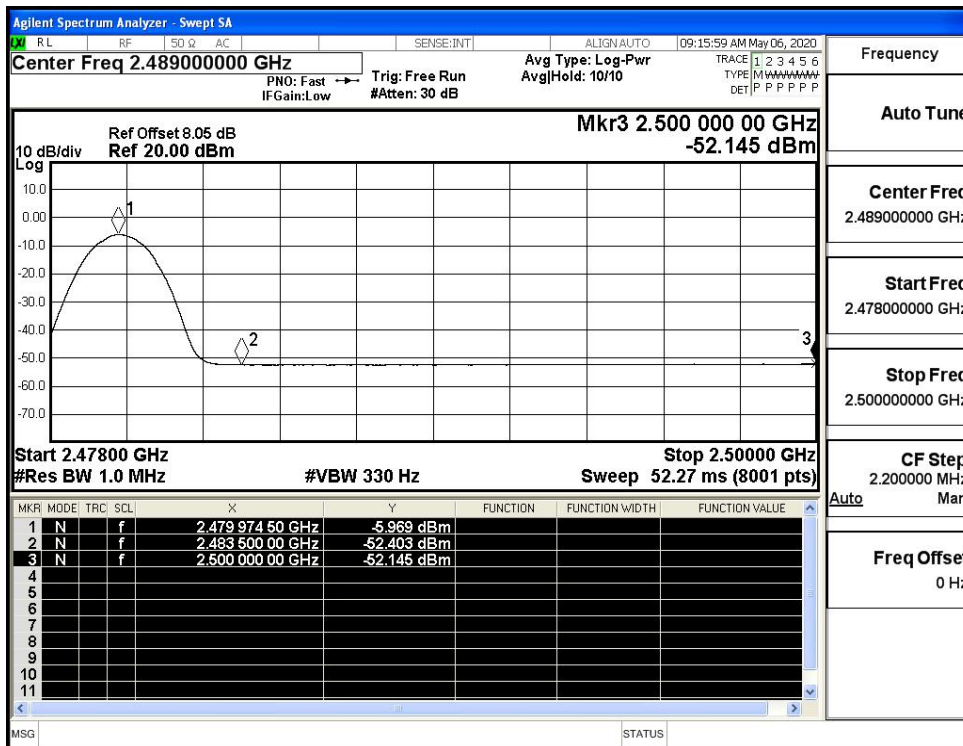

Restrict-band band-edge measurements_Hopping Off_π/4-DQPSK_Average (High Channel)