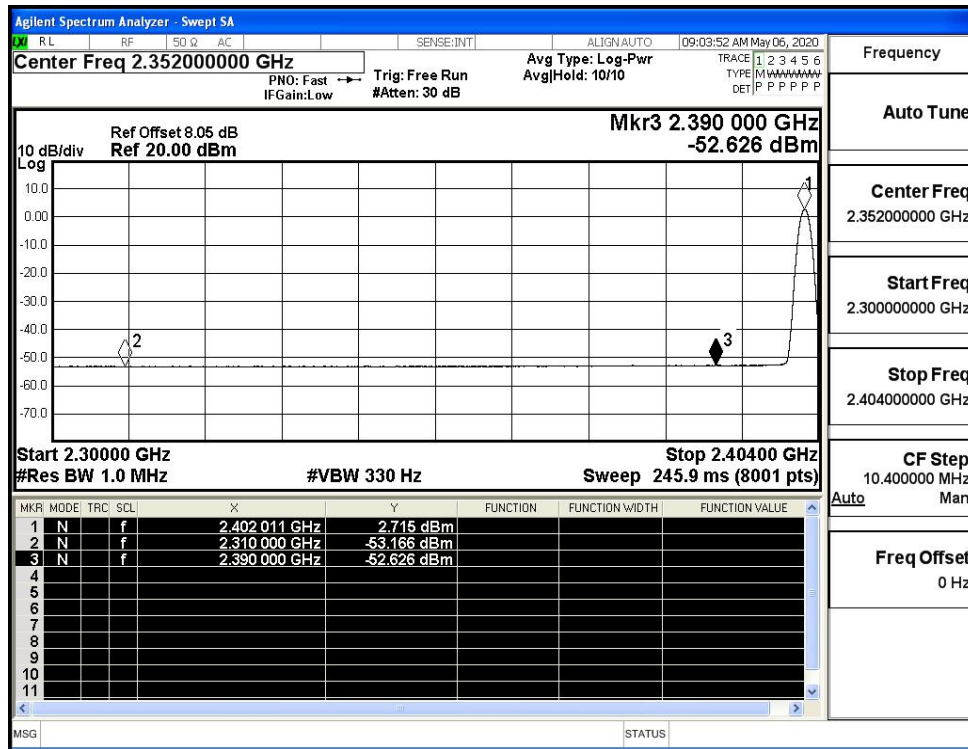

8DPSK/HCH/Hop

Frequency	2.483500000 GHz
Auto Tune	
Center Freq	2.483500000 GHz
Start Freq	2.453500000 GHz
Stop Freq	2.513500000 GHz
CF Step	6.000000 MHz
Freq Offset	0 Hz

A.8 Restrict-band band-edge measurements

Test Mode	Hopping	Freq.	Power [dBm]	Gain	Ground Factor	E [dBuV/m]	Detector	Limit [dBuV/m]	Verdict
GFSK	Off	2310.0	-42.69	2.0	0	54.54	PEAK	74	PASS
	Off	2310.0	-53.17	2.0	0	44.06	AV	54	PASS
	Off	2390.0	-43.57	2.0	0	53.66	PEAK	74	PASS
	Off	2390.0	-52.63	2.0	0	44.60	AV	54	PASS
	Off	2483.5	-42.46	2.0	0	54.77	PEAK	74	PASS
	Off	2483.5	-52.33	2.0	0	44.90	AV	54	PASS
	Off	2500.0	-41.57	2.0	0	55.66	PEAK	74	PASS
	Off	2500.0	-52.17	2.0	0	45.06	AV	54	PASS
$\pi/4$ DQPSK	Off	2310.0	-41.62	2.0	0	55.61	PEAK	74	PASS
	Off	2310.0	-53.24	2.0	0	43.99	AV	54	PASS
	Off	2390.0	-41.95	2.0	0	55.28	PEAK	74	PASS
	Off	2390.0	-52.82	2.0	0	44.41	AV	54	PASS
	Off	2483.5	-42.41	2.0	0	54.82	PEAK	74	PASS
	Off	2483.5	-52.40	2.0	0	44.83	AV	54	PASS
	Off	2500.0	-42.04	2.0	0	55.19	PEAK	74	PASS
	Off	2500.0	-52.15	2.0	0	45.08	AV	54	PASS
8DPSK	Off	2310.0	-43.36	2.0	0	53.87	PEAK	74	PASS
	Off	2310.0	-53.24	2.0	0	43.99	AV	54	PASS
	Off	2390.0	-41.92	2.0	0	55.31	PEAK	74	PASS
	Off	2390.0	-52.83	2.0	0	44.40	AV	54	PASS
	Off	2483.5	-41.97	2.0	0	55.26	PEAK	74	PASS
	Off	2483.5	-52.42	2.0	0	44.81	AV	54	PASS
	Off	2500.0	-40.26	2.0	0	56.97	PEAK	74	PASS
	Off	2500.0	-52.23	2.0	0	45.00	AV	54	PASS

Restrict-band band-edge measurements_Hopping Off_GFSK_PEAK (Low Channel)

Restrict-band band-edge measurements_Hopping Off_GFSK_Average (Low Channel)

Restrict-band band-edge measurements_Hopping Off_GFSK_PEAK (High Channel)