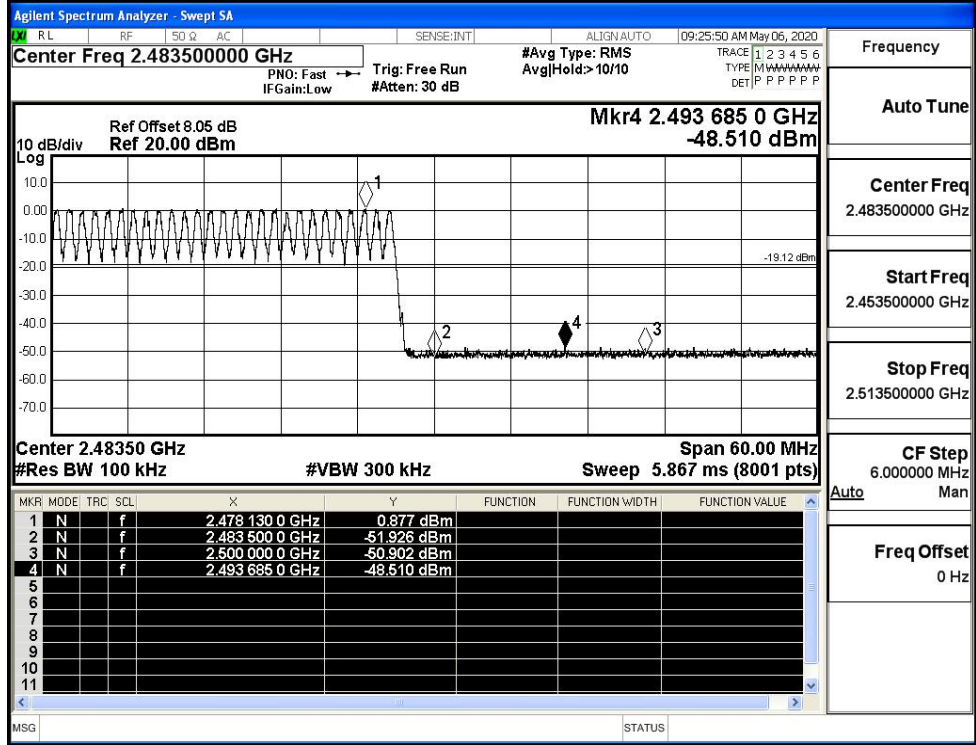

GFSK/HCH/No Hop

GFSK/HCH/Hop

$\pi/4$ DQPSK/LCH/No Hop

$\pi/4$ DQPSK/LCH/Hop

$\pi/4$ DQPSK/HCH/No
Hop

Frequency	
Auto Tune	
Center Freq	2.489000000 GHz
Start Freq	2.478000000 GHz
Stop Freq	2.500000000 GHz
CF Step	2.200000 MHz
Freq Offset	0 Hz

$\pi/4$ DQPSK/HCH/Hop

Frequency	
Auto Tune	
Center Freq	2.483500000 GHz
Start Freq	2.463500000 GHz
Stop Freq	2.513500000 GHz
CF Step	6.000000 MHz
Freq Offset	0 Hz

8DPSK/LCH/No Hop

Frequency
Auto Tune
Center Freq
2.357000000 GHz
Start Freq
2.310000000 GHz
Stop Freq
2.404000000 GHz
CF Step
9.400000 MHz
Auto Man
Freq Offset
0 Hz

8DPSK/LCH/Hop

Frequency
Auto Tune
Center Freq
2.400000000 GHz
Start Freq
2.370000000 GHz
Stop Freq
2.430000000 GHz
CF Step
6.000000 MHz
Auto Man
Freq Offset
0 Hz

8DPSK/HCH/No Hop

Frequency	2.489000000 GHz
Auto Tune	
Center Freq	2.489000000 GHz
Start Freq	2.478000000 GHz
Stop Freq	2.500000000 GHz
CF Step	2.200000 MHz
Freq Offset	0 Hz