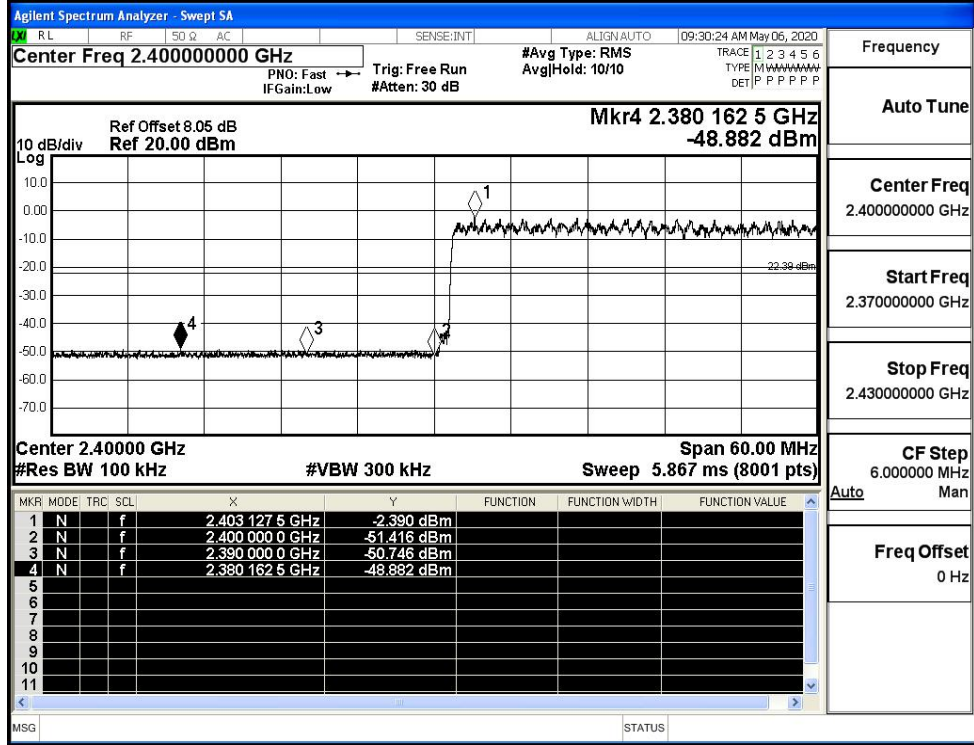

GFSK/HCH/No Hop

GFSK/HCH/Hop

$\pi/4$ DQPSK/LCH/No Hop

$\pi/4$ DQPSK/LCH/Hop

$\pi/4$ DQPSK/HCH/No
Hop

Frequency	
Auto Tune	
Center Freq	2.489000000 GHz
Start Freq	2.478000000 GHz
Stop Freq	2.500000000 GHz
CF Step	2.200000 MHz
Freq Offset	0 Hz

$\pi/4$ DQPSK/HCH/Hop

Frequency	
Auto Tune	
Center Freq	2.483500000 GHz
Start Freq	2.463500000 GHz
Stop Freq	2.513500000 GHz
CF Step	6.000000 MHz
Freq Offset	0 Hz

8DPSK/LCH/No Hop

Frequency
Auto Tune
Center Freq
2.357000000 GHz
Start Freq
2.310000000 GHz
Stop Freq
2.404000000 GHz
CF Step
9.400000 MHz
Auto Man
Freq Offset
0 Hz

8DPSK/LCH/Hop

Frequency
Auto Tune
Center Freq
2.400000000 GHz
Start Freq
2.370000000 GHz
Stop Freq
2.430000000 GHz
CF Step
6.000000 MHz
Auto Man
Freq Offset
0 Hz

8DPSK/HCH/No Hop

Frequency	2.489000000 GHz
Auto Tune	
Center Freq	2.489000000 GHz
Start Freq	2.478000000 GHz
Stop Freq	2.500000000 GHz
CF Step	2.200000 MHz
Freq Offset	0 Hz