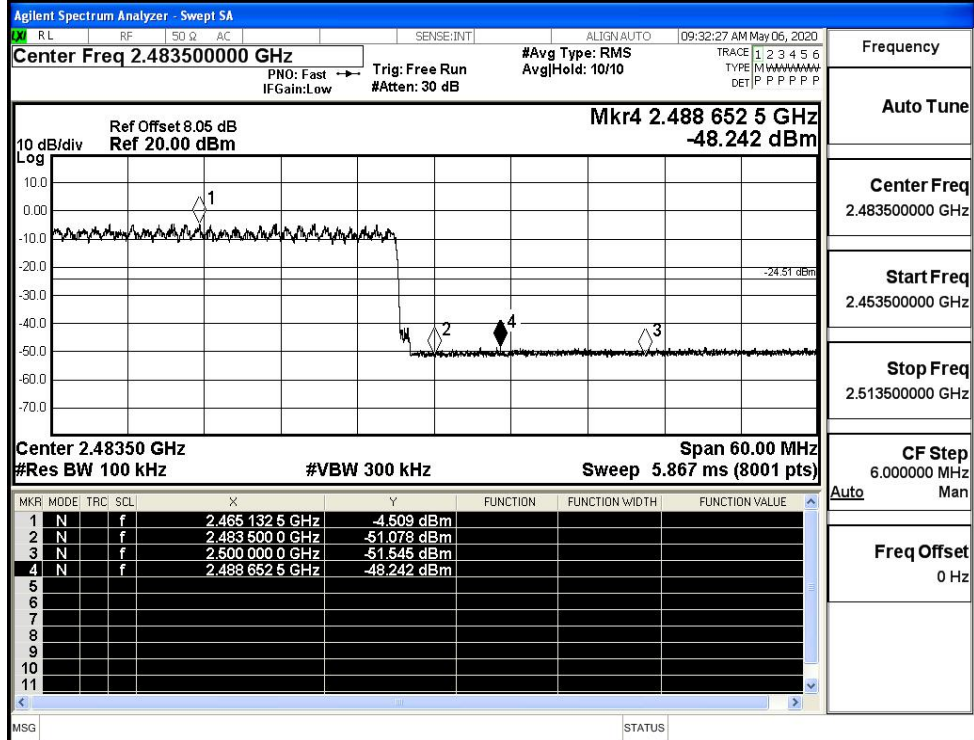

GFSK/HCH/No Hop

GFSK/HCH/Hop

$\pi/4$ DQPSK/LCH/No Hop

$\pi/4$ DQPSK/LCH/Hop

$\pi/4$ DQPSK/HCH/No
Hop

Frequency	
Auto Tune	
Center Freq	2.489000000 GHz
Start Freq	2.478000000 GHz
Stop Freq	2.500000000 GHz
CF Step	2.200000 MHz
Freq Offset	0 Hz

$\pi/4$ DQPSK/HCH/Hop

Frequency	
Auto Tune	
Center Freq	2.483500000 GHz
Start Freq	2.463500000 GHz
Stop Freq	2.513500000 GHz
CF Step	6.000000 MHz
Freq Offset	0 Hz

8DPSK/LCH/No Hop

Frequency
Auto Tune
Center Freq
2.357000000 GHz
Start Freq
2.310000000 GHz
Stop Freq
2.404000000 GHz
CF Step
9.400000 MHz
Auto Man
Freq Offset
0 Hz

8DPSK/LCH/Hop

Frequency
Auto Tune
Center Freq
2.400000000 GHz
Start Freq
2.370000000 GHz
Stop Freq
2.430000000 GHz
CF Step
6.000000 MHz
Auto Man
Freq Offset
0 Hz

8DPSK/HCH/No Hop

Frequency	2.489000000 GHz
Auto Tune	
Center Freq	2.489000000 GHz
Start Freq	2.478000000 GHz
Stop Freq	2.500000000 GHz
CF Step	2.200000 MHz
Freq Offset	0 Hz