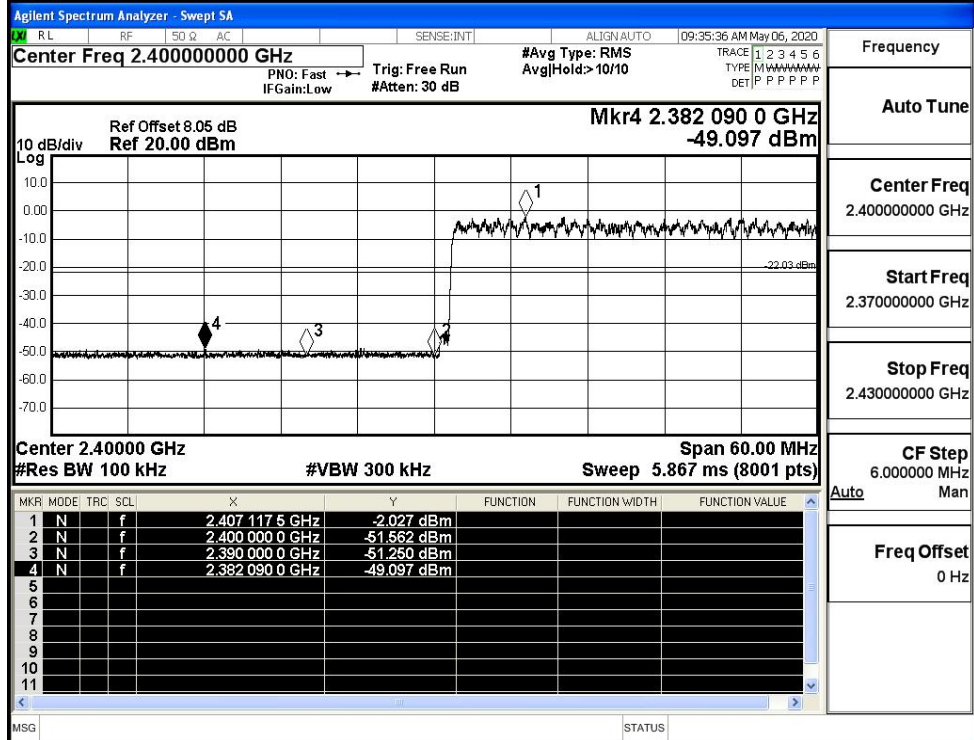

GFSK/HCH/No Hop

GFSK/HCH/Hop

$\pi/4$ DQPSK/LCH/No Hop

$\pi/4$ DQPSK/LCH/Hop

$\pi/4$ DQPSK/HCH/No
Hop

Frequency	
Auto Tune	
Center Freq	2.489000000 GHz
Start Freq	2.478000000 GHz
Stop Freq	2.500000000 GHz
CF Step	2.200000 MHz
Freq Offset	0 Hz

$\pi/4$ DQPSK/HCH/Hop

Frequency	
Auto Tune	
Center Freq	2.483500000 GHz
Start Freq	2.463500000 GHz
Stop Freq	2.513500000 GHz
CF Step	6.000000 MHz
Freq Offset	0 Hz

8DPSK/LCH/No Hop

Frequency
Auto Tune
Center Freq
2.357000000 GHz
Start Freq
2.310000000 GHz
Stop Freq
2.404000000 GHz
CF Step
9.400000 MHz
Auto Man
Freq Offset
0 Hz

8DPSK/LCH/Hop

Frequency
Auto Tune
Center Freq
2.400000000 GHz
Start Freq
2.370000000 GHz
Stop Freq
2.430000000 GHz
CF Step
6.000000 MHz
Auto Man
Freq Offset
0 Hz

8DPSK/HCH/No Hop

Frequency	2.489000000 GHz
Auto Tune	
Center Freq	2.489000000 GHz
Start Freq	2.478000000 GHz
Stop Freq	2.500000000 GHz
CF Step	2.200000 MHz
Freq Offset	0 Hz