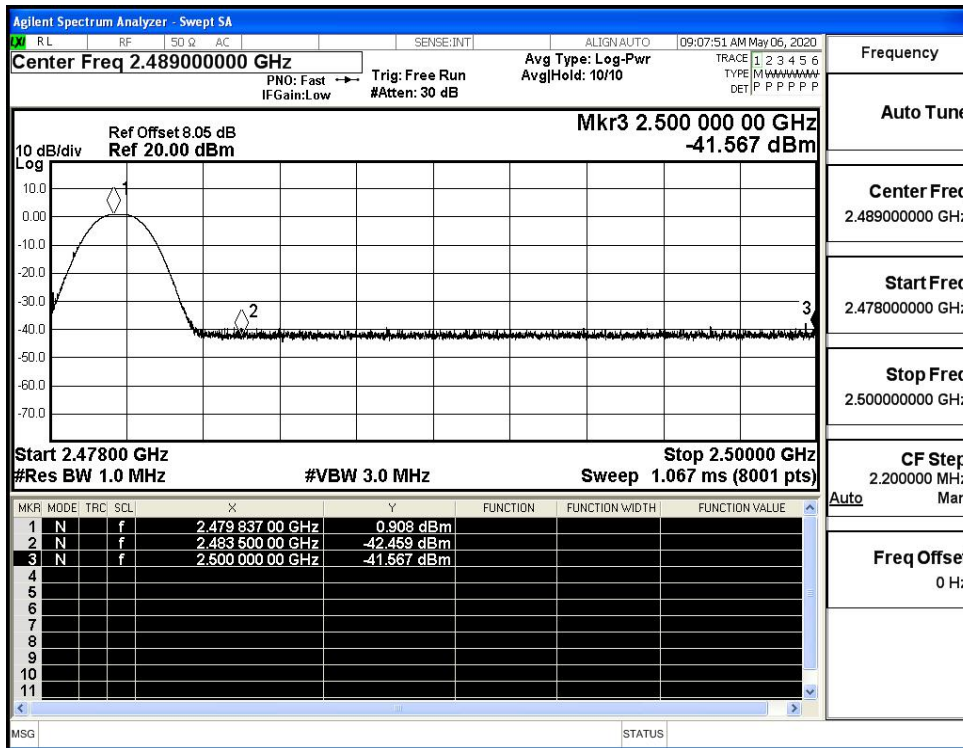

Test Mode	Hopping	Freq.	Power [dBm]	Gain	Ground Factor	E [dBuV/m]	Detector	Limit [dBuV/m]	Verdict
GFSK	Off	2310.0	-42.69	2.0	0	54.54	PEAK	74	PASS
	Off	2310.0	-53.17	2.0	0	44.06	AV	54	PASS
	Off	2390.0	-43.57	2.0	0	53.66	PEAK	74	PASS
	Off	2390.0	-52.63	2.0	0	44.60	AV	54	PASS
	Off	2483.5	-42.46	2.0	0	54.77	PEAK	74	PASS
	Off	2483.5	-52.33	2.0	0	44.90	AV	54	PASS
	Off	2500.0	-41.57	2.0	0	55.66	PEAK	74	PASS
	Off	2500.0	-52.17	2.0	0	45.06	AV	54	PASS
$\pi/4$ DQPSK	Off	2310.0	-41.62	2.0	0	55.61	PEAK	74	PASS
	Off	2310.0	-53.24	2.0	0	43.99	AV	54	PASS
	Off	2390.0	-41.95	2.0	0	55.28	PEAK	74	PASS
	Off	2390.0	-52.82	2.0	0	44.41	AV	54	PASS
	Off	2483.5	-42.41	2.0	0	54.82	PEAK	74	PASS
	Off	2483.5	-52.40	2.0	0	44.83	AV	54	PASS
	Off	2500.0	-42.04	2.0	0	55.19	PEAK	74	PASS
	Off	2500.0	-52.15	2.0	0	45.08	AV	54	PASS
8DPSK	Off	2310.0	-43.36	2.0	0	53.87	PEAK	74	PASS
	Off	2310.0	-53.24	2.0	0	43.99	AV	54	PASS
	Off	2390.0	-41.92	2.0	0	55.31	PEAK	74	PASS
	Off	2390.0	-52.83	2.0	0	44.40	AV	54	PASS
	Off	2483.5	-41.97	2.0	0	55.26	PEAK	74	PASS
	Off	2483.5	-52.42	2.0	0	44.81	AV	54	PASS
	Off	2500.0	-40.26	2.0	0	56.97	PEAK	74	PASS
	Off	2500.0	-52.23	2.0	0	45.00	AV	54	PASS

Restrict-band band-edge measurements_Hopping Off_GFSK_PEAK (Low Channel)

Restrict-band band-edge measurements_Hopping Off_GFSK_Average (Low Channel)

Restrict-band band-edge measurements_Hopping Off_GFSK_PEAK (High Channel)