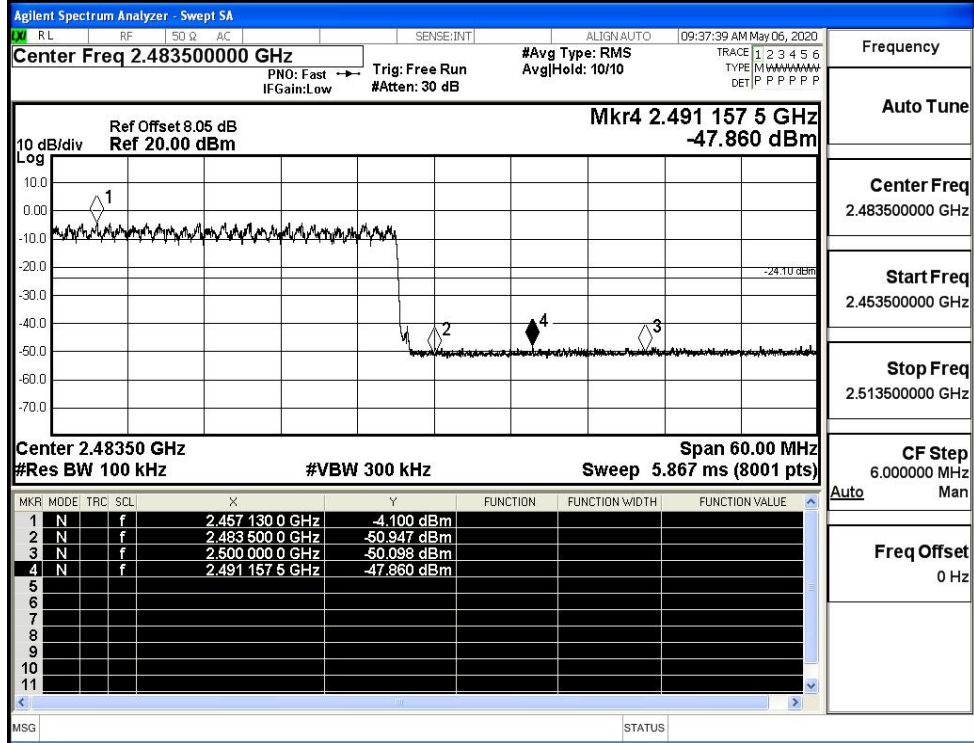

8DPSK/LCH/Hop

Frequency
Auto Tune
Center Freq
2.400000000 GHz
Start Freq
2.370000000 GHz
Stop Freq
2.430000000 GHz
CF Step
6.000000 MHz
Auto Man
Freq Offset
0 Hz

8DPSK/HCH/No Hop

Frequency	2.489000000 GHz
Auto Tune	
Center Freq	2.489000000 GHz
Start Freq	2.478000000 GHz
Stop Freq	2.500000000 GHz
CF Step	2.200000 MHz
Freq Offset	0 Hz

8DPSK/HCH/Hop

Frequency	2.483500000 GHz
Auto Tune	
Center Freq	2.483500000 GHz
Start Freq	2.453500000 GHz
Stop Freq	2.513500000 GHz
CF Step	6.000000 MHz
Freq Offset	0 Hz

A.8 Restrict-band band-edge measurements