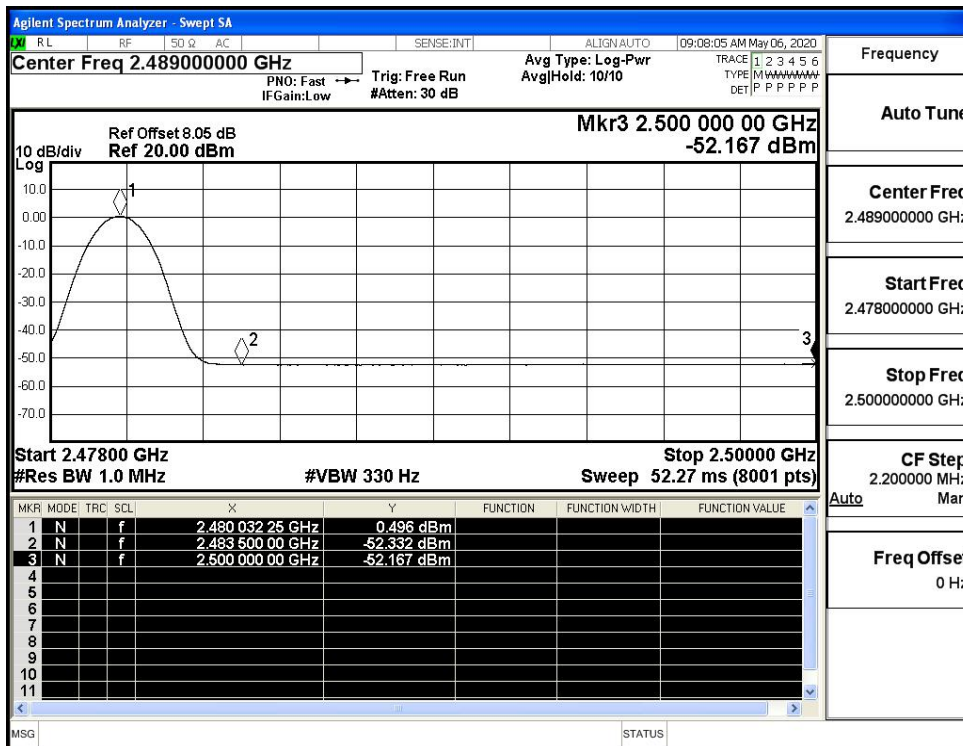

Restrict-band band-edge measurements_Hopping Off_GFSK_PEAK (Low Channel)

Restrict-band band-edge measurements_Hopping Off_GFSK_Average (Low Channel)

Restrict-band band-edge measurements_Hopping Off_GFSK_PEAK (High Channel)

Restrict-band band-edge measurements_Hopping Off_GFSK_Average (High Channel)

Restrict-band band-edge measurements_Hopping Off $\pi/4$ -DQPSK_PEAK (Low Channel)

Restrict-band band-edge measurements_Hopping Off $\pi/4$ -DQPSK_Average (Low Channel)