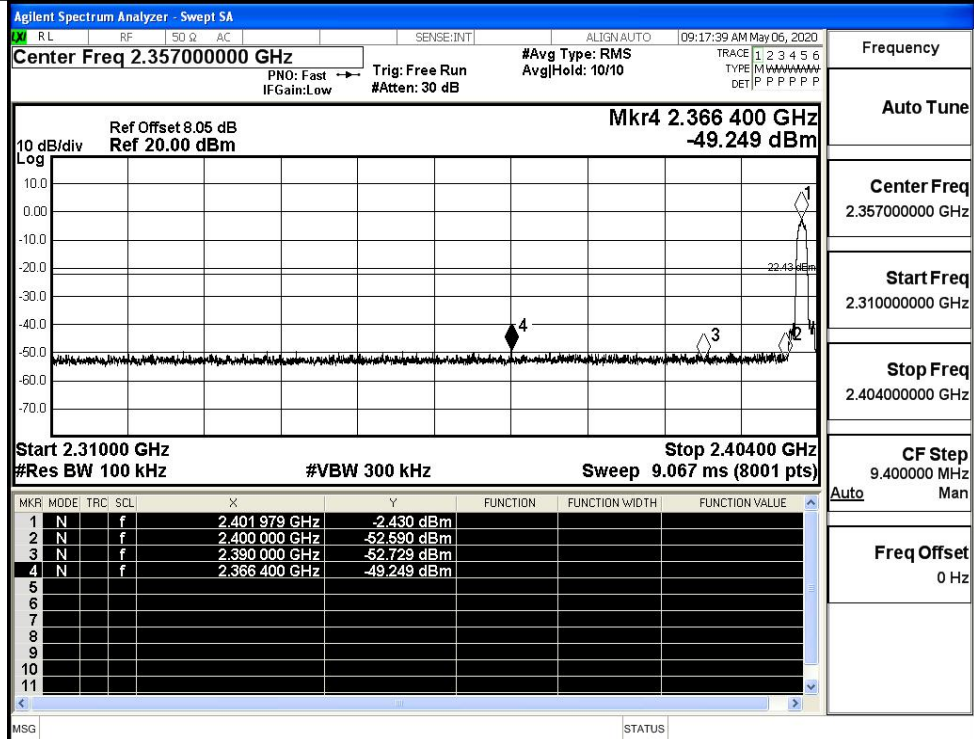

GFSK/HCH/No Hop

GFSK/HCH/Hop

$\pi/4$ DQPSK/LCH/No Hop

$\pi/4$ DQPSK/LCH/Hop

$\pi/4$ DQPSK/HCH/No
Hop

Frequency	
Auto Tune	
Center Freq	2.489000000 GHz
Start Freq	2.478000000 GHz
Stop Freq	2.500000000 GHz
CF Step	2.200000 MHz
Freq Offset	0 Hz

$\pi/4$ DQPSK/HCH/Hop

Frequency	
Auto Tune	
Center Freq	2.483500000 GHz
Start Freq	2.463500000 GHz
Stop Freq	2.513500000 GHz
CF Step	6.000000 MHz
Freq Offset	0 Hz

8DPSK/LCH/No Hop

Frequency
Auto Tune
Center Freq
2.357000000 GHz
Start Freq
2.310000000 GHz
Stop Freq
2.404000000 GHz
CF Step
9.400000 MHz
Auto Man
Freq Offset
0 Hz

8DPSK/LCH/Hop

Frequency
Auto Tune
Center Freq
2.400000000 GHz
Start Freq
2.370000000 GHz
Stop Freq
2.430000000 GHz
CF Step
6.000000 MHz
Auto Man
Freq Offset
0 Hz

8DPSK/HCH/No Hop

Frequency	2.489000000 GHz
Auto Tune	
Center Freq	2.489000000 GHz
Start Freq	2.478000000 GHz
Stop Freq	2.500000000 GHz
CF Step	2.200000 MHz
Freq Offset	0 Hz