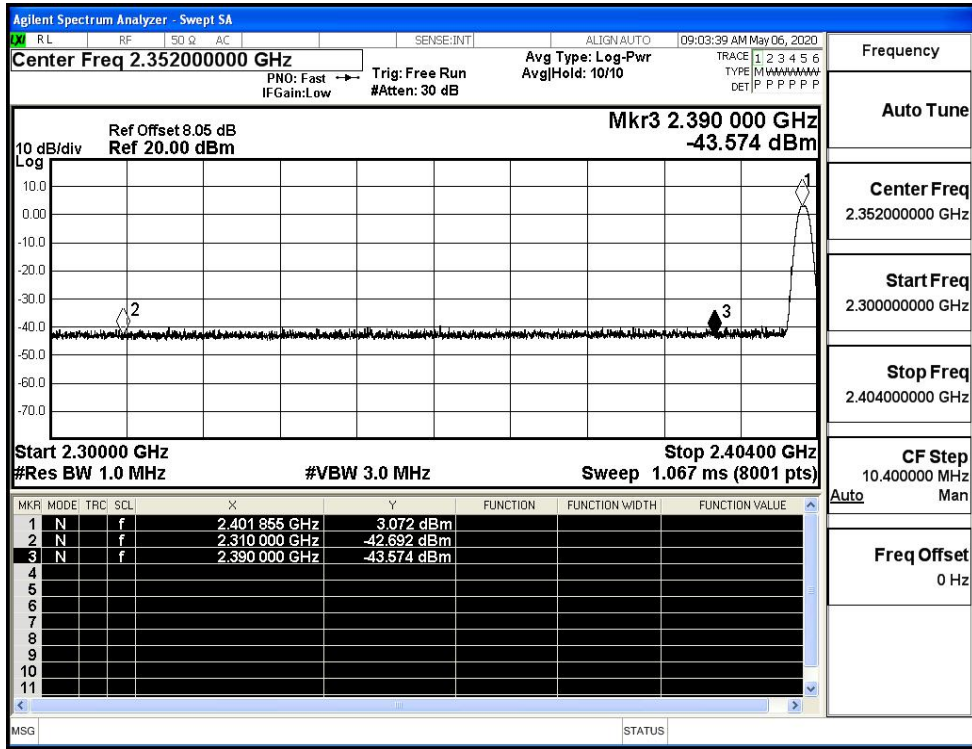

8DPSK/HCH/Hop

Frequency	2.483500000 GHz
Auto Tune	
Center Freq	2.483500000 GHz
Start Freq	2.453500000 GHz
Stop Freq	2.513500000 GHz
CF Step	6.000000 MHz
Freq Offset	0 Hz

A.8 Restrict-band band-edge measurements

Test Mode	Hopping	Freq.	Power [dBm]	Gain	Ground Factor	E [dBuV/m]	Detector	Limit [dBuV/m]	Verdict
GFSK	Off	2310.0	-42.69	2.0	0	54.54	PEAK	74	PASS
	Off	2310.0	-53.17	2.0	0	44.06	AV	54	PASS
	Off	2390.0	-43.57	2.0	0	53.66	PEAK	74	PASS
	Off	2390.0	-52.63	2.0	0	44.60	AV	54	PASS
	Off	2483.5	-42.46	2.0	0	54.77	PEAK	74	PASS
	Off	2483.5	-52.33	2.0	0	44.90	AV	54	PASS
	Off	2500.0	-41.57	2.0	0	55.66	PEAK	74	PASS
	Off	2500.0	-52.17	2.0	0	45.06	AV	54	PASS
$\pi/4$ DQPSK	Off	2310.0	-41.62	2.0	0	55.61	PEAK	74	PASS
	Off	2310.0	-53.24	2.0	0	43.99	AV	54	PASS
	Off	2390.0	-41.95	2.0	0	55.28	PEAK	74	PASS
	Off	2390.0	-52.82	2.0	0	44.41	AV	54	PASS
	Off	2483.5	-42.41	2.0	0	54.82	PEAK	74	PASS
	Off	2483.5	-52.40	2.0	0	44.83	AV	54	PASS
	Off	2500.0	-42.04	2.0	0	55.19	PEAK	74	PASS
	Off	2500.0	-52.15	2.0	0	45.08	AV	54	PASS
8DPSK	Off	2310.0	-43.36	2.0	0	53.87	PEAK	74	PASS
	Off	2310.0	-53.24	2.0	0	43.99	AV	54	PASS
	Off	2390.0	-41.92	2.0	0	55.31	PEAK	74	PASS
	Off	2390.0	-52.83	2.0	0	44.40	AV	54	PASS
	Off	2483.5	-41.97	2.0	0	55.26	PEAK	74	PASS
	Off	2483.5	-52.42	2.0	0	44.81	AV	54	PASS
	Off	2500.0	-40.26	2.0	0	56.97	PEAK	74	PASS
	Off	2500.0	-52.23	2.0	0	45.00	AV	54	PASS

Restrict-band band-edge measurements_Hopping Off_GFSK_PEAK (Low Channel)

Restrict-band band-edge measurements_Hopping Off_GFSK_Average (Low Channel)

Restrict-band band-edge measurements_Hopping Off_GFSK_PEAK (High Channel)