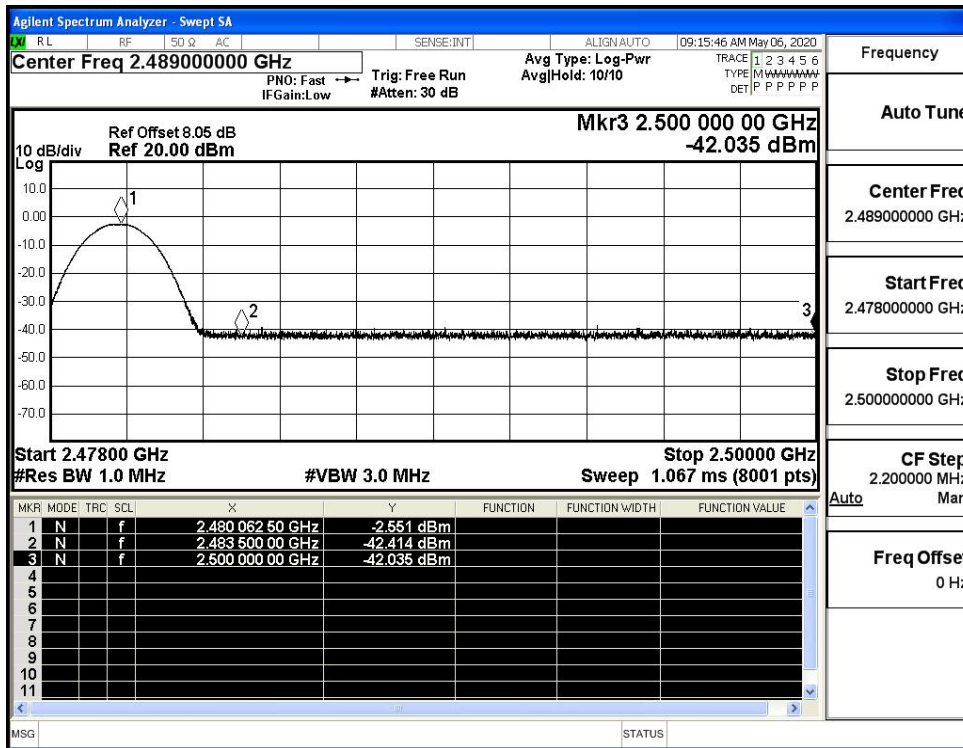

Restrict-band band-edge measurements_Hopping Off_GFSK_PEAK (Low Channel)

Restrict-band band-edge measurements_Hopping Off_GFSK_Average (Low Channel)

Restrict-band band-edge measurements_Hopping Off_GFSK_PEAK (High Channel)

Restrict-band band-edge measurements_Hopping Off_GFSK_Average (High Channel)

Restrict-band band-edge measurements_Hopping Off $\pi/4$ -DQPSK_PEAK (Low Channel)

Restrict-band band-edge measurements_Hopping Off $\pi/4$ -DQPSK_Average (Low Channel)

Restrict-band band-edge measurements_Hopping Off_π/4-DQPSK_PEAK (High Channel)

Restrict-band band-edge measurements_Hopping Off_π/4-DQPSK_Average (High Channel)

Restrict-band band-edge measurements_Hopping Off_8DPSK_PEAK (Low Channel)