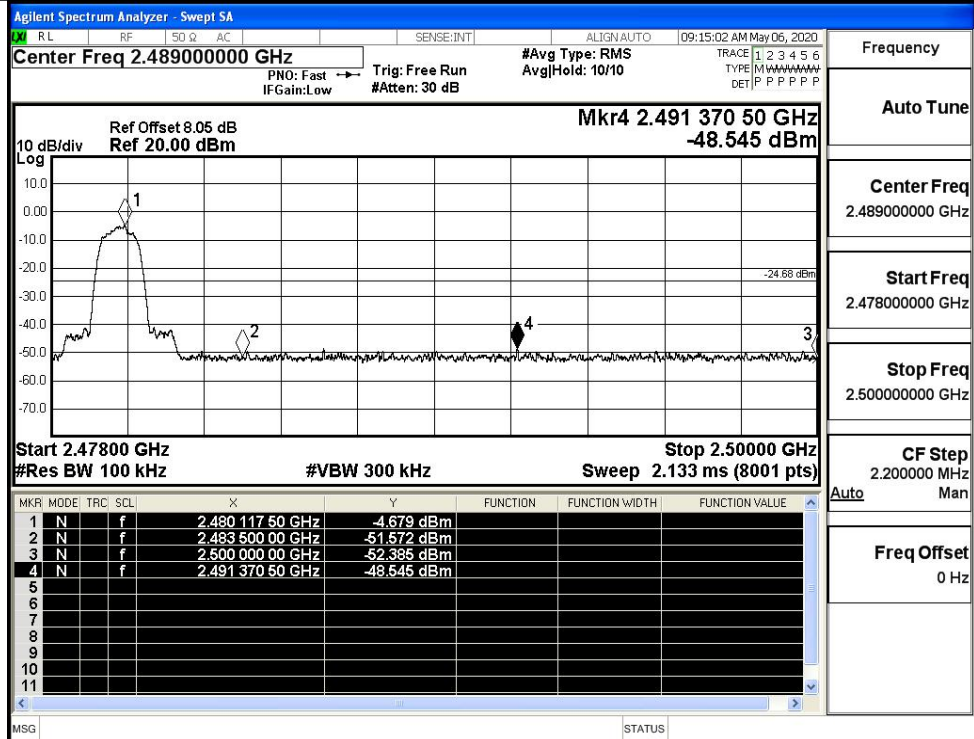

GFSK/HCH/No Hop

GFSK/HCH/Hop

$\pi/4$ DQPSK/LCH/No Hop

$\pi/4$ DQPSK/LCH/Hop

$\pi/4$ DQPSK/HCH/No
Hop

Frequency	
Auto Tune	
Center Freq	2.489000000 GHz
Start Freq	2.478000000 GHz
Stop Freq	2.500000000 GHz
CF Step	2.200000 MHz
Freq Offset	0 Hz

$\pi/4$ DQPSK/HCH/Hop

Frequency	
Auto Tune	
Center Freq	2.483500000 GHz
Start Freq	2.463500000 GHz
Stop Freq	2.513500000 GHz
CF Step	6.000000 MHz
Freq Offset	0 Hz

8DPSK/LCH/No Hop

Frequency
Auto Tune
Center Freq
2.357000000 GHz
Start Freq
2.310000000 GHz
Stop Freq
2.404000000 GHz
CF Step
9.400000 MHz
Auto Man
Freq Offset
0 Hz