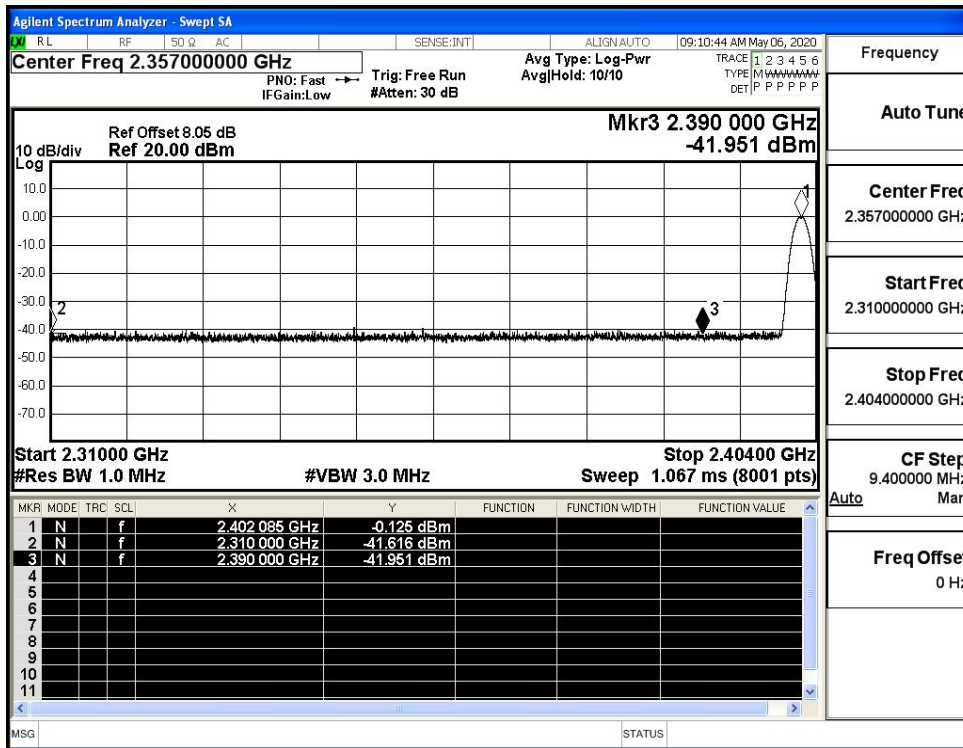

Restrict-band band-edge measurements_Hopping Off_GFSK_PEAK (Low Channel)

Restrict-band band-edge measurements_Hopping Off_GFSK_Average (Low Channel)

Restrict-band band-edge measurements_Hopping Off_GFSK_PEAK (High Channel)

Restrict-band band-edge measurements_Hopping Off_GFSK_Average (High Channel)

Restrict-band band-edge measurements_Hopping Off $\pi/4$ -DQPSK_PEAK (Low Channel)

Restrict-band band-edge measurements_Hopping Off $\pi/4$ -DQPSK_Average (Low Channel)