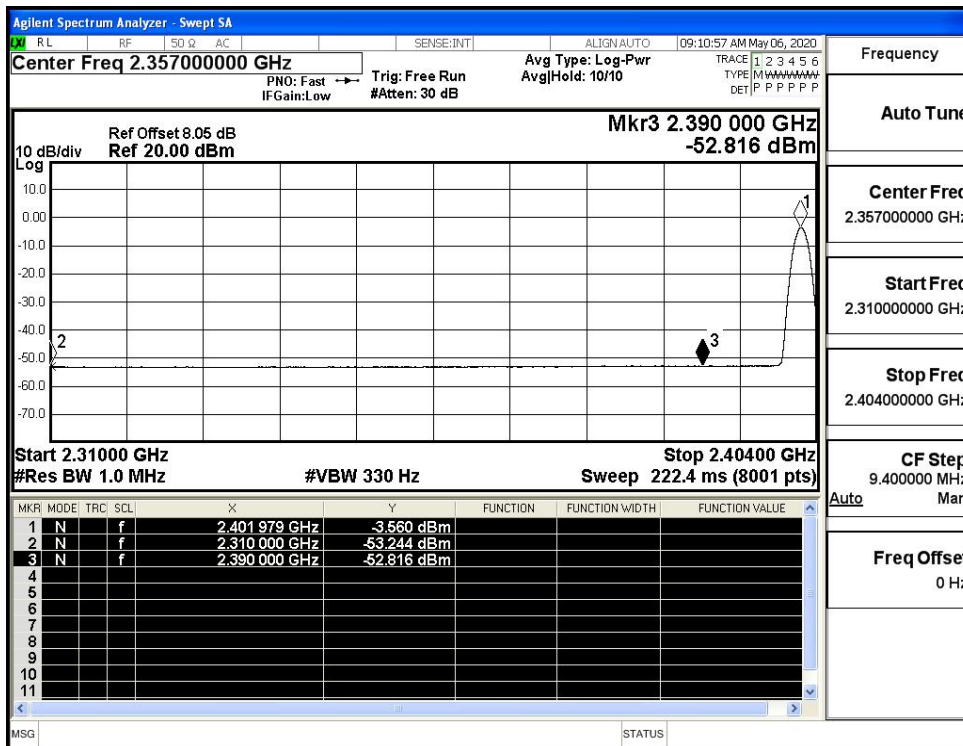

Restrict-band band-edge measurements_Hopping Off_GFSK_PEAK (Low Channel)

Restrict-band band-edge measurements_Hopping Off_GFSK_Average (Low Channel)

Restrict-band band-edge measurements_Hopping Off_GFSK_PEAK (High Channel)

Restrict-band band-edge measurements_Hopping Off_GFSK_Average (High Channel)

Restrict-band band-edge measurements_Hopping Off $\pi/4$ -DQPSK_PEAK (Low Channel)

Restrict-band band-edge measurements_Hopping Off $\pi/4$ -DQPSK_Average (Low Channel)