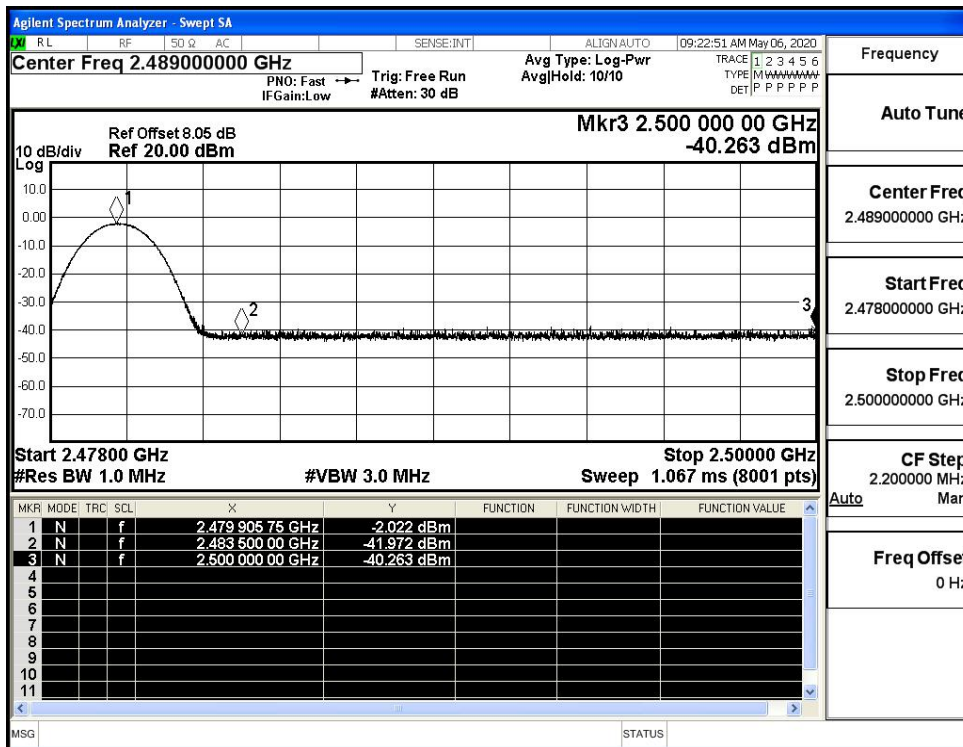

Restrict-band band-edge measurements_Hopping Off_GFSK_Average (High Channel)

Restrict-band band-edge measurements_Hopping Off $\pi/4$ -DQPSK_PEAK (Low Channel)

Restrict-band band-edge measurements_Hopping Off $\pi/4$ -DQPSK_Average (Low Channel)

Restrict-band band-edge measurements_Hopping Off_π/4-DQPSK_PEAK (High Channel)

Restrict-band band-edge measurements_Hopping Off_π/4-DQPSK_Average (High Channel)

Restrict-band band-edge measurements_Hopping Off_8DPSK_PEAK (Low Channel)

Restrict-band band-edge measurements_Hopping Off_8DPSK_Average (Low Channel)

Restrict-band band-edge measurements_Hopping Off_8DPSK_PEAK (High Channel)

Restrict-band band-edge measurements_Hopping Off_8DPSK_Average (High Channel)