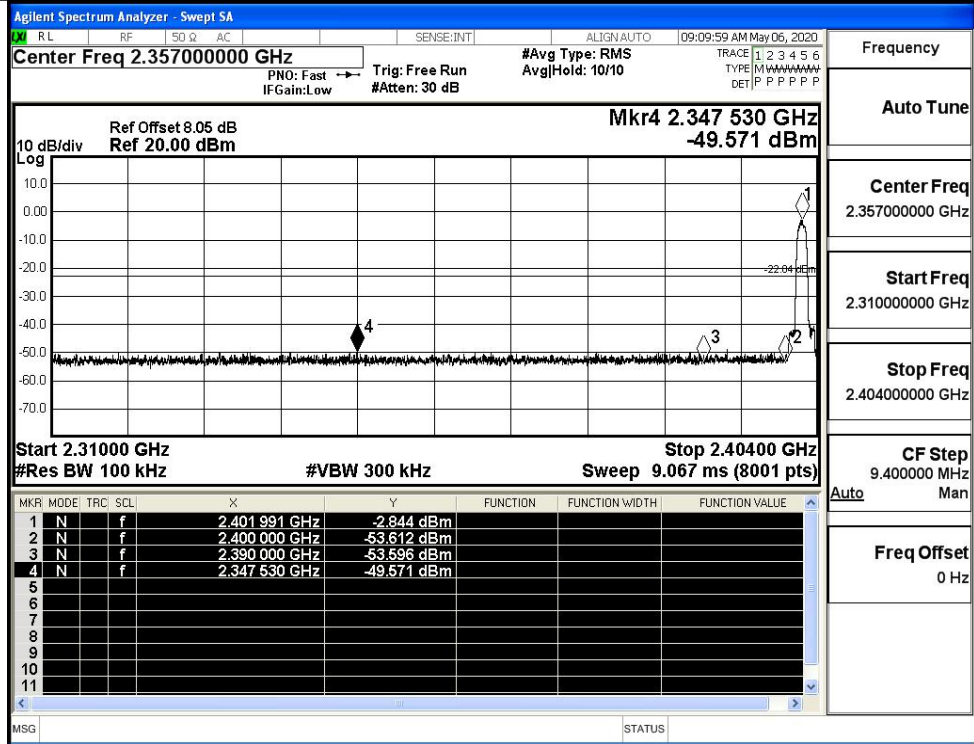

GFSK/HCH/No Hop

GFSK/HCH/Hop

$\pi/4$ DQPSK/LCH/No Hop

$\pi/4$ DQPSK/LCH/Hop

$\pi/4$ DQPSK/HCH/No
Hop

Frequency	
Auto Tune	
Center Freq	2.489000000 GHz
Start Freq	2.478000000 GHz
Stop Freq	2.500000000 GHz
CF Step	2.200000 MHz
Freq Offset	0 Hz

$\pi/4$ DQPSK/HCH/Hop

Frequency	
Auto Tune	
Center Freq	2.483500000 GHz
Start Freq	2.463500000 GHz
Stop Freq	2.513500000 GHz
CF Step	6.000000 MHz
Freq Offset	0 Hz

8DPSK/LCH/No Hop

Frequency
Auto Tune
Center Freq
2.357000000 GHz
Start Freq
2.310000000 GHz
Stop Freq
2.404000000 GHz
CF Step
9.400000 MHz
Auto Man
Freq Offset
0 Hz

8DPSK/LCH/Hop

Frequency
Auto Tune
Center Freq
2.400000000 GHz
Start Freq
2.370000000 GHz
Stop Freq
2.430000000 GHz
CF Step
6.000000 MHz
Auto Man
Freq Offset
0 Hz

8DPSK/HCH/No Hop

Frequency	2.489000000 GHz
Auto Tune	
Center Freq	2.489000000 GHz
Start Freq	2.478000000 GHz
Stop Freq	2.500000000 GHz
CF Step	2.200000 MHz
Freq Offset	0 Hz