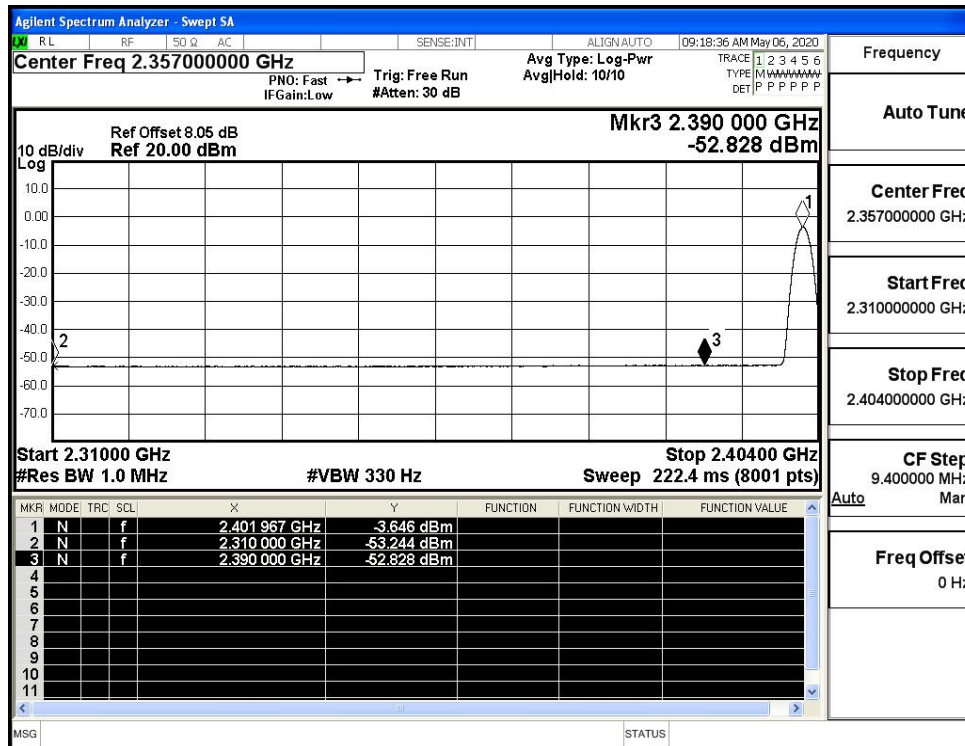

Restrict-band band-edge measurements_Hopping Off_GFSK_Average (High Channel)

Restrict-band band-edge measurements_Hopping Off $\pi/4$ -DQPSK_PEAK (Low Channel)

Restrict-band band-edge measurements_Hopping Off $\pi/4$ -DQPSK_Average (Low Channel)

Restrict-band band-edge measurements_Hopping Off_π/4-DQPSK_PEAK (High Channel)

Restrict-band band-edge measurements_Hopping Off_π/4-DQPSK_Average (High Channel)

Restrict-band band-edge measurements_Hopping Off_8DPSK_PEAK (Low Channel)

Restrict-band band-edge measurements_Hopping Off_8DPSK_Average (Low Channel)

Restrict-band band-edge measurements_Hopping Off_8DPSK_PEAK (High Channel)

Restrict-band band-edge measurements_Hopping Off_8DPSK_Average (High Channel)