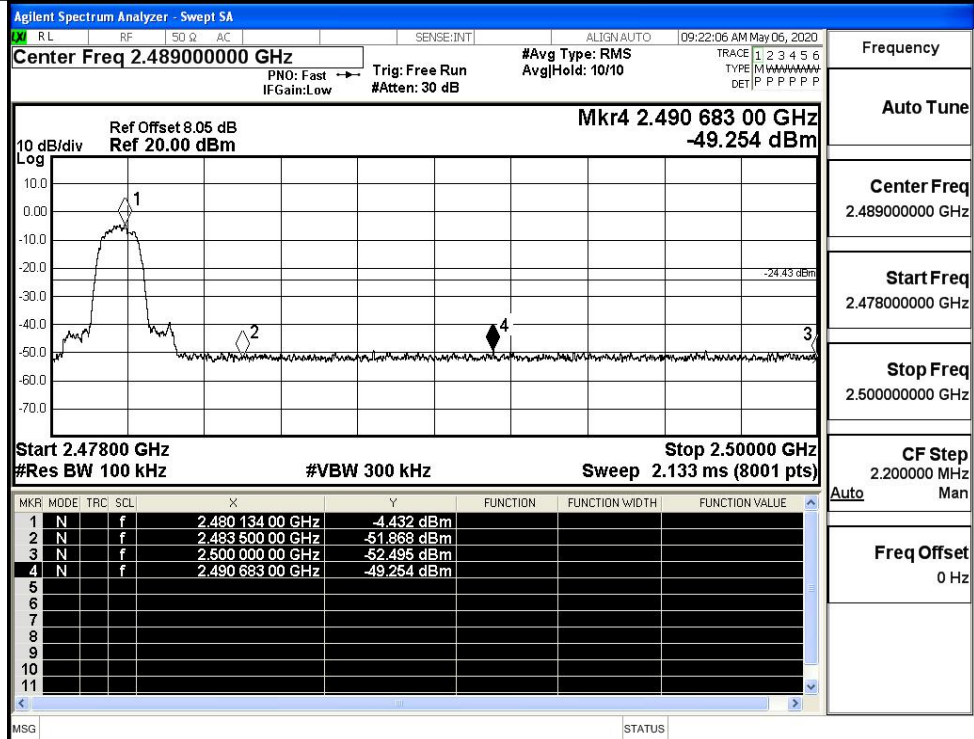

GFSK/HCH/No Hop

GFSK/HCH/Hop

$\pi/4$ DQPSK/LCH/No Hop

$\pi/4$ DQPSK/LCH/Hop

$\pi/4$ DQPSK/HCH/No
Hop

Frequency	
Auto Tune	
Center Freq	2.489000000 GHz
Start Freq	2.478000000 GHz
Stop Freq	2.500000000 GHz
CF Step	2.200000 MHz
Freq Offset	0 Hz

$\pi/4$ DQPSK/HCH/Hop

Frequency	
Auto Tune	
Center Freq	2.483500000 GHz
Start Freq	2.463500000 GHz
Stop Freq	2.513500000 GHz
CF Step	6.000000 MHz
Freq Offset	0 Hz

8DPSK/LCH/No Hop

Frequency
Auto Tune
Center Freq
2.357000000 GHz
Start Freq
2.310000000 GHz
Stop Freq
2.404000000 GHz
CF Step
9.400000 MHz
Auto Man
Freq Offset
0 Hz

8DPSK/LCH/Hop

Frequency
Auto Tune
Center Freq
2.400000000 GHz
Start Freq
2.370000000 GHz
Stop Freq
2.430000000 GHz
CF Step
6.000000 MHz
Auto Man
Freq Offset
0 Hz

8DPSK/HCH/No Hop

Frequency	2.489000000 GHz
Auto Tune	
Center Freq	2.489000000 GHz
Start Freq	2.478000000 GHz
Stop Freq	2.500000000 GHz
CF Step	2.200000 MHz
Freq Offset	0 Hz