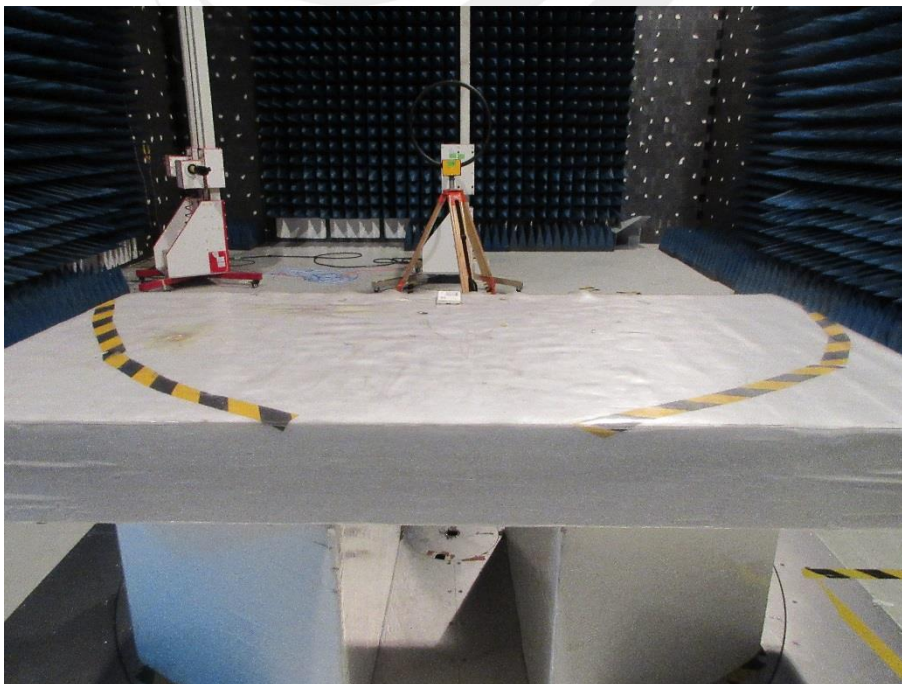

UWB Test Setup photo

Model name: TWBL22-U

Conduction

Radiation below 30MHz

Radiation 30MHz-1000MHz

Radiation Above 1GHz

Peak Emission

Radiation 18G-40G