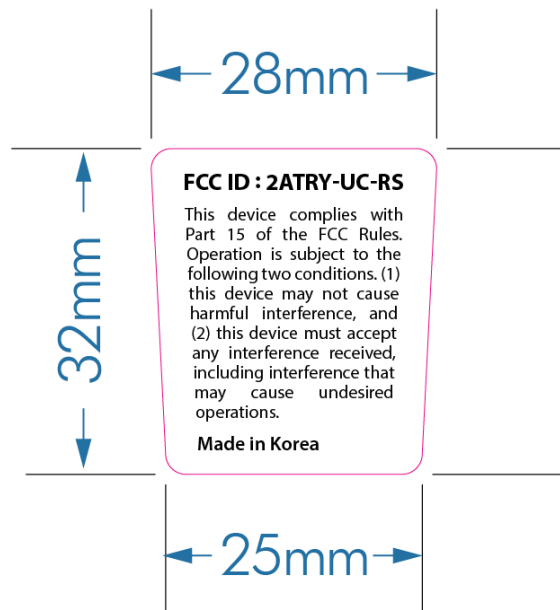

## ▫ UC-RS (Wireless Remote)

(back)

## ▫ UC-RS (Wireless Remote)

### **FCC ID : 2ATRY-UC-RS**

This device complies with Part 15 of the FCC Rules. Operation is subject to the following two conditions. (1) this device may not cause harmful interference, and (2) this device must accept any interference received, including interference that may cause undesired operations.

**Made in Korea**

- FCC ID : 6.5pt
- This device complies ~ (컨텐츠) : 5pt
- Made in Korea : 5.5pt