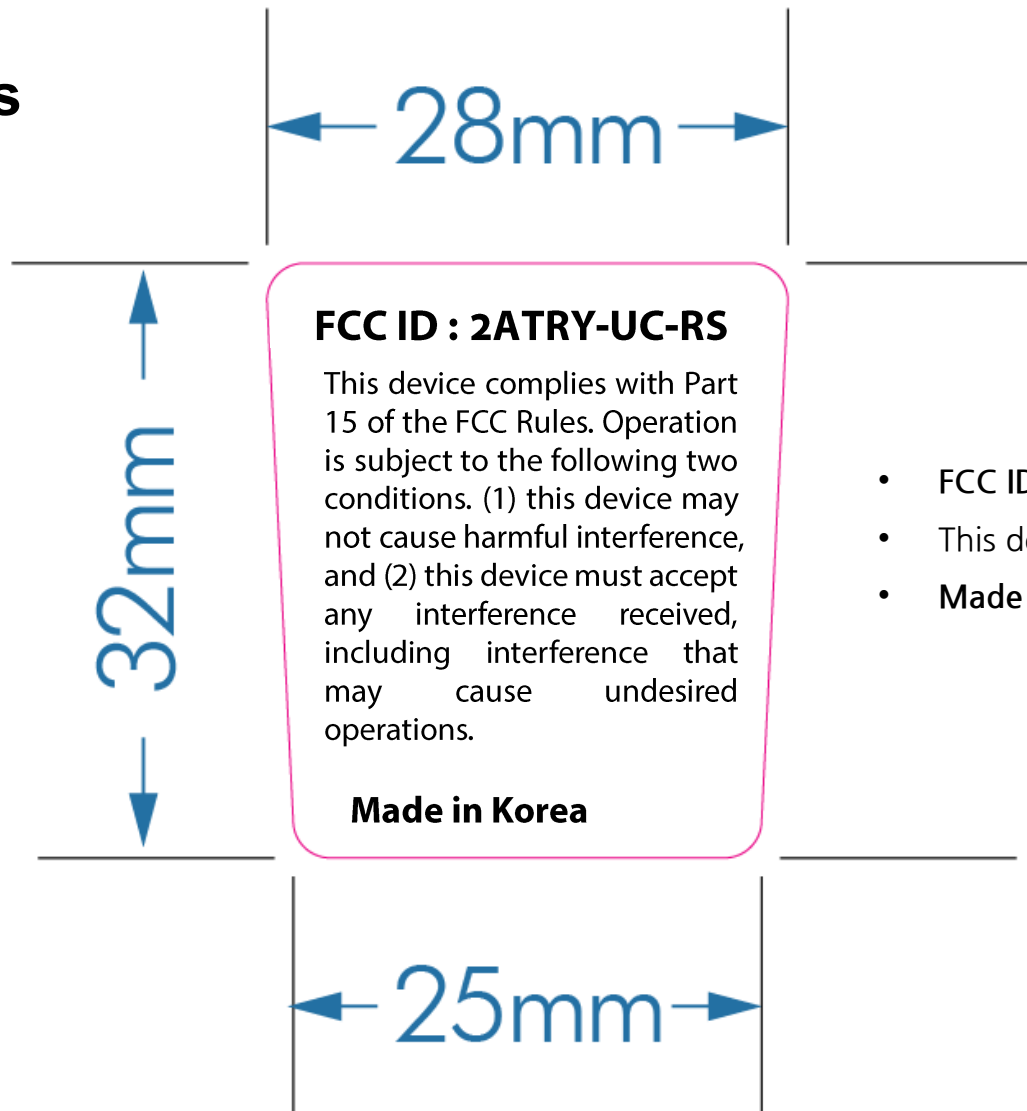

## ▫ UC-RS (Wireless Remote)

(back)

## ▫ UC-RS (Wireless Remote)

### **FCC ID : 2ATRY-UC-RS**

This device complies with Part 15 of the FCC Rules. Operation is subject to the following two conditions. (1) this device may not cause harmful interference, and (2) this device must accept any interference received, including interference that may cause undesired operations.

**Made in Korea**

- FCC ID : 6.5pt
- This device complies ~ (컨텐츠) : 5pt
- Made in Korea : 5.5pt