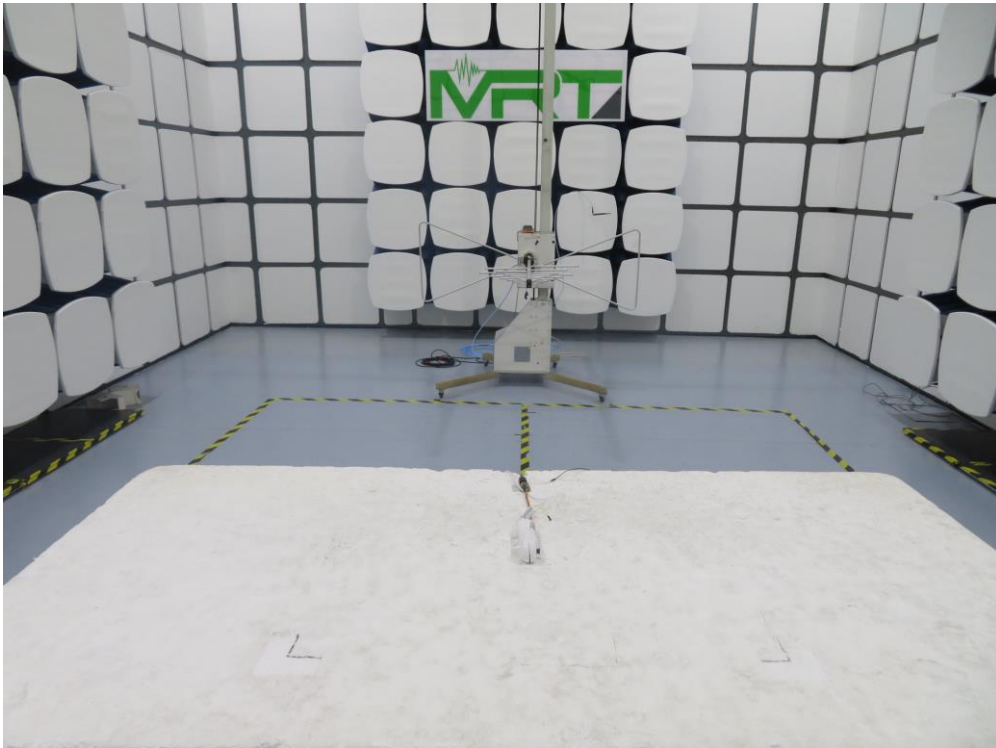

FCC Part15C Test Setup Photo

Description: Front View of Conducted Emission Test Setup for Power Port

Description: Back View of Conducted Emission Test Setup for Power Port

Description: Radiated Spurious Emission Test Setup for 30MHz ~ 1GHz

Description: Radiated Spurious Emission Test Setup for 1GHz ~ 18GHz