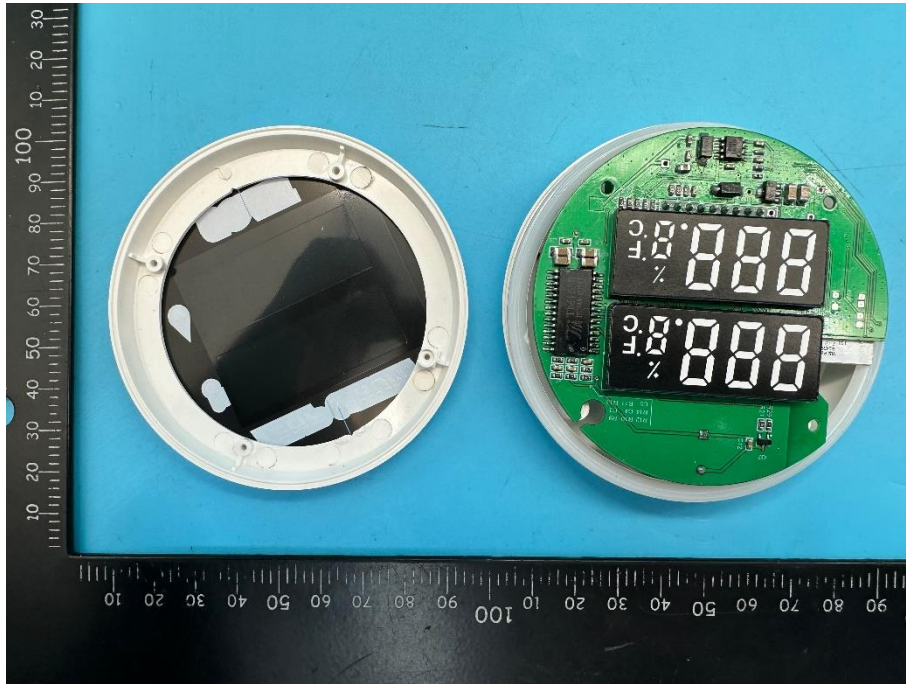

Appendix - Internal Photographs of EUT Constructional Details

Model: SNT957W

Photo 1

Photo 2

Photo 3

Photo 4

Photo 5

Photo 6