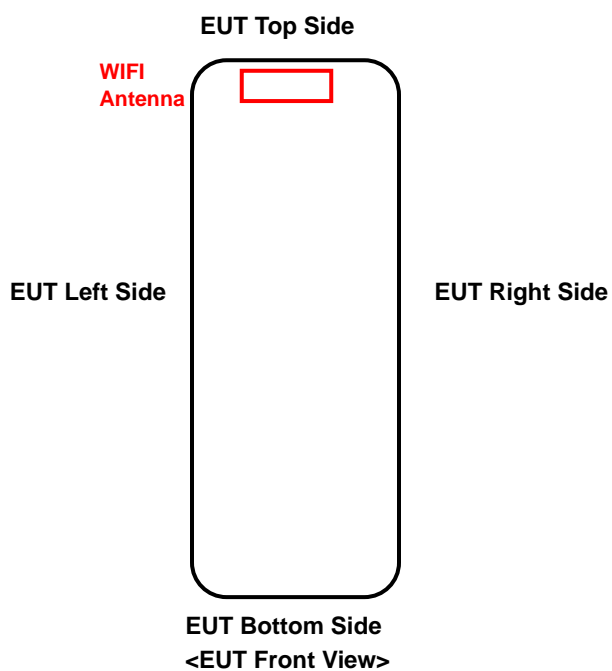

<Photographs of EUT>

<Antenna Location>

<Photographs of SAR Setup>

Front Face of EUT with 0 cm Gap

Rear Face of EUT with 0 cm Gap

Left Side of EUT with 0 cm Gap

Right Side of EUT with 0 cm Gap

Top Side of EUT with 0 cm Gap

Bottom Side of EUT with 0 cm Gap