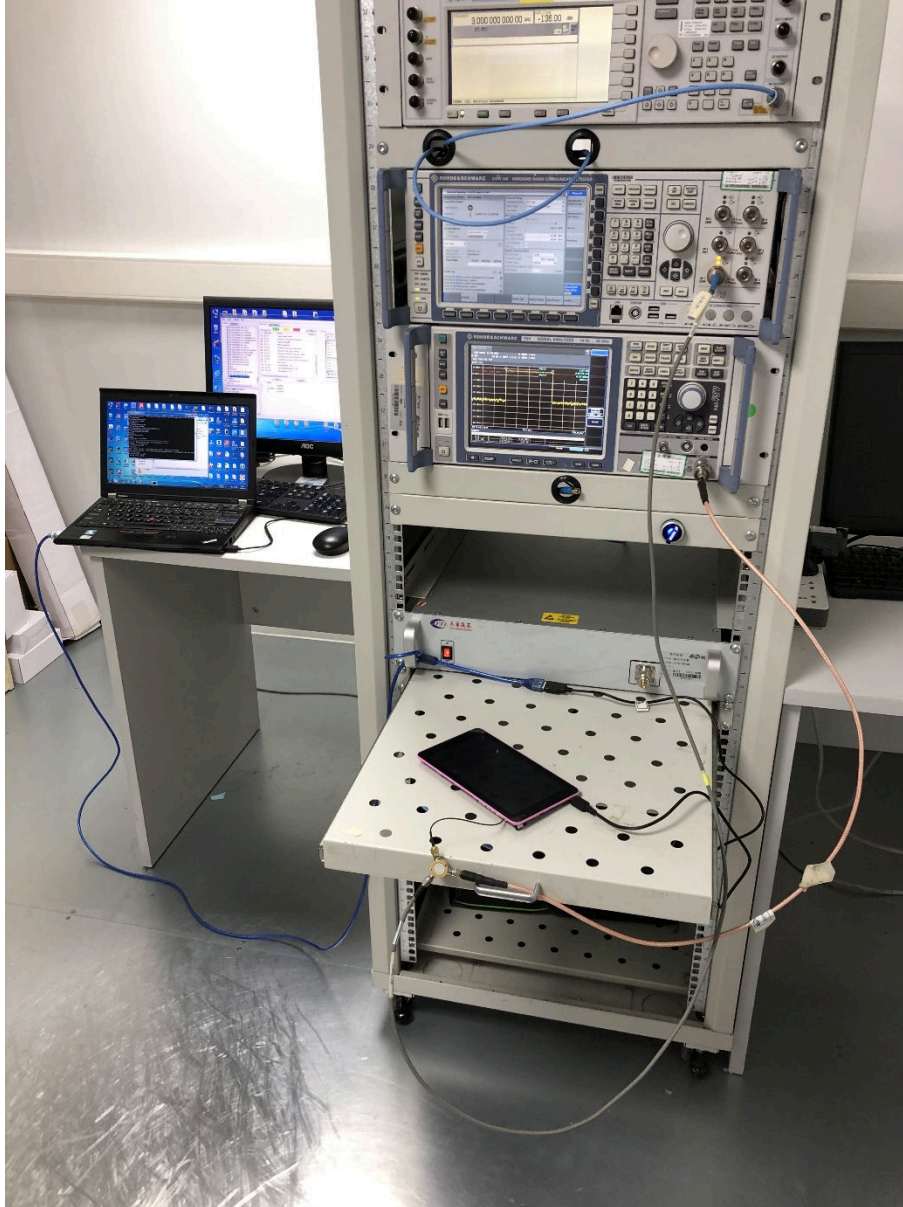

ANNEX B TEST SETUP PHOTOS

1 Radiated Test Photo

Below 30 MHz

30 MHz-1 GHz

Close-Up

Above 1GHz

Close-Up

2 Conducted Emissions

Test Photo 1

Test Photo 2

3 Conducted Test Photo

Conducted Test-BT

Conducted Test-BLE

Conducted Test-WIFI