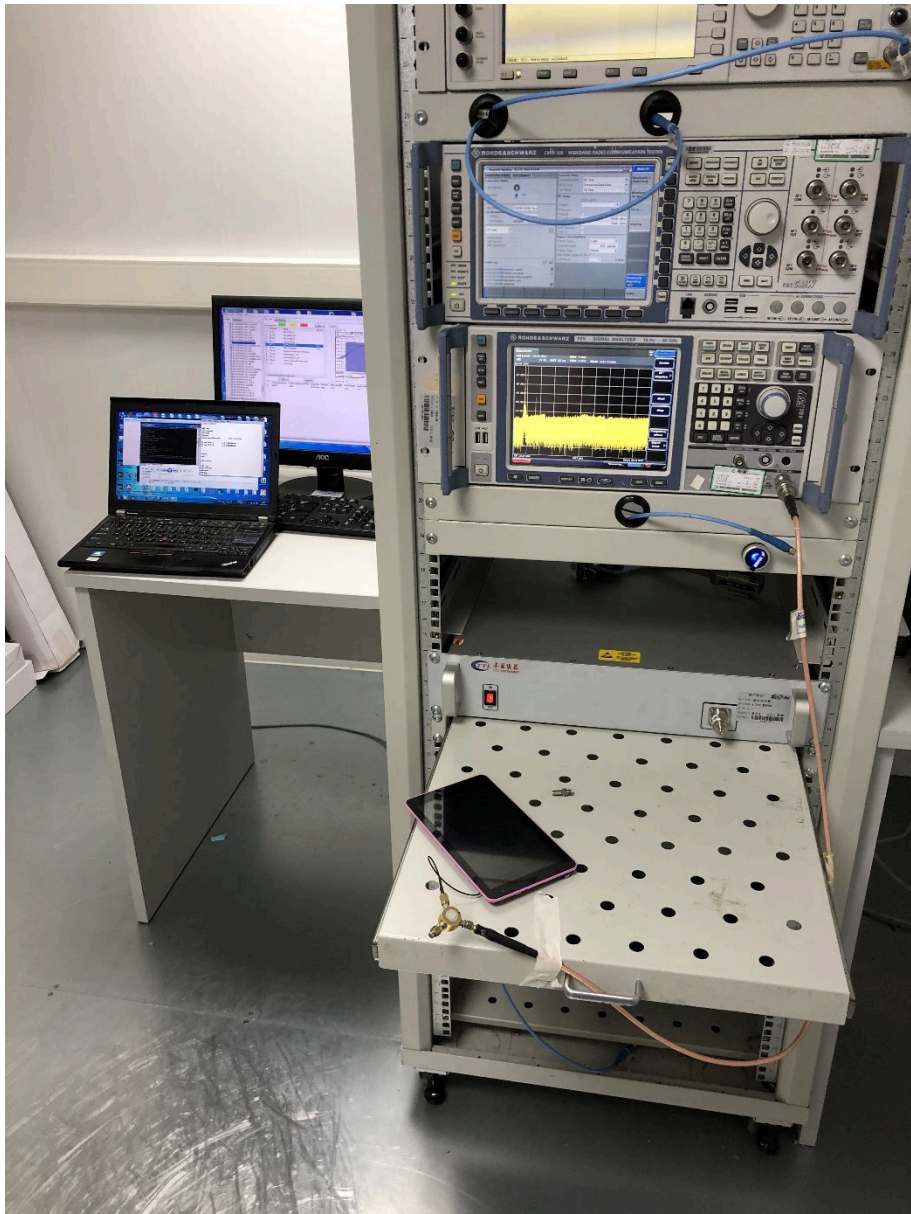

ANNEX B TEST SETUP PHOTOS

1 Radiated Test Photo

Below 30 MHz

30 MHz-1 GHz

Close-Up

Above 1GHz

Close-Up

2 Conducted Emissions

Test Photo 1

Test Photo 2

3 Conducted Test Photo

Conducted Test-BT

Conducted Test-BLE

Conducted Test-WIFI