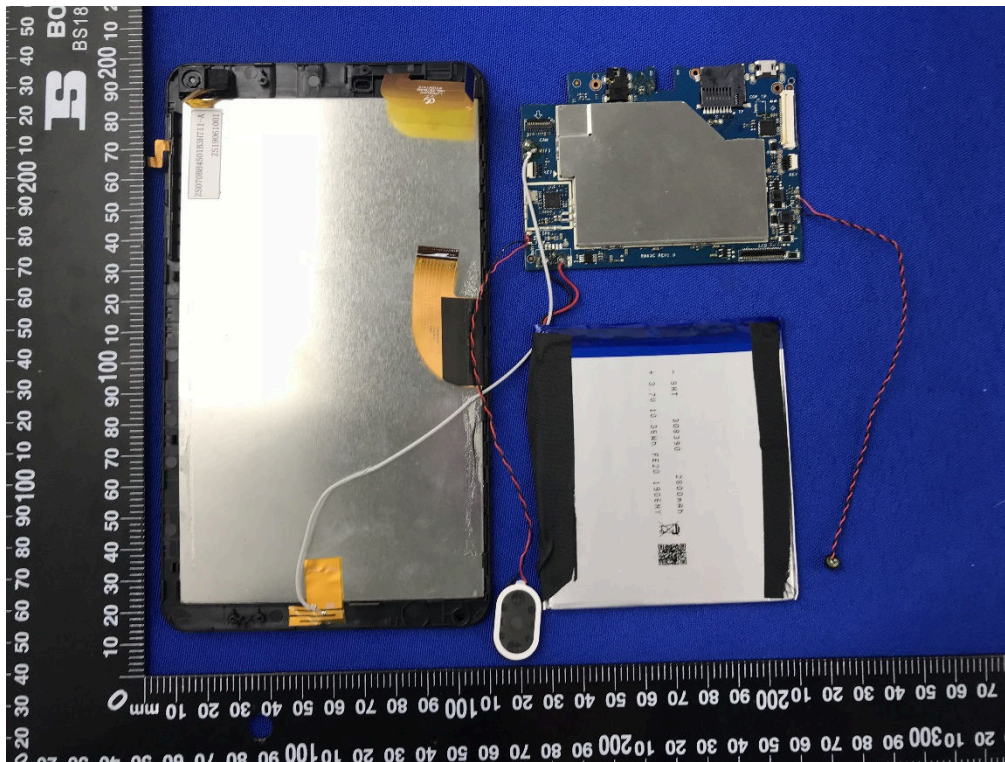

# ANNEX D EUT INTERNAL PHOTOS

EUT UNCOVER VIEW

EUT UNCOVER VIEW

ANTENNA

MAIN BOARD TOP VIEW (WITH SHIELDING)

MAIN BOARD REAR VIEW (WITH SHIELDING)

MAIN BOARD TOP VIEW (WITHOUT SHIELDING)

MAIN BOARD REAR VIEW (WITHOUT SHIELDING)

Battery Photo (FRONT)

Battery Photo (REAR)