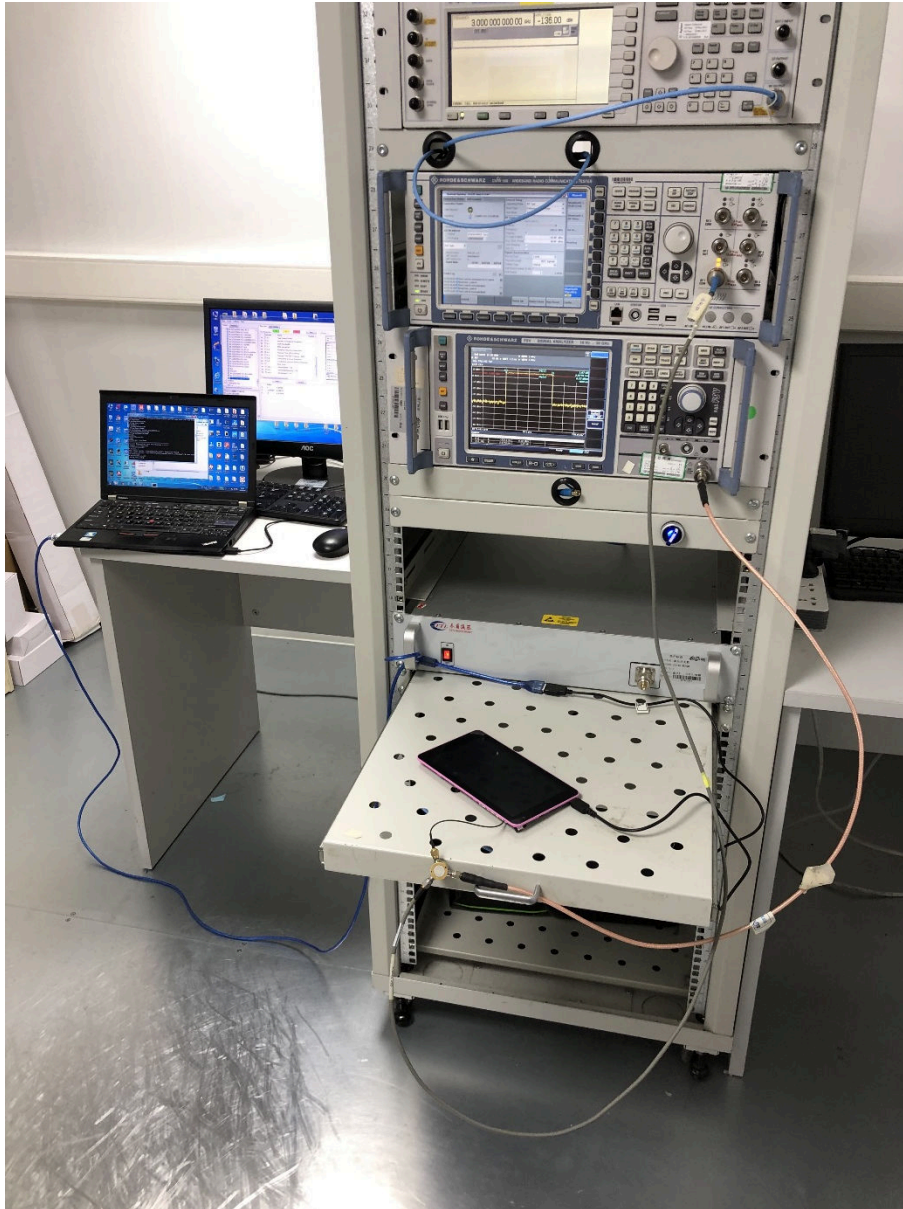

ANNEX B TEST SETUP PHOTOS

1 Radiated Test Photo

Below 30 MHz

30 MHz-1 GHz

Close-Up

Above 1GHz

Close-Up

2 Conducted Emissions

Test Photo 1

Test Photo 2

3 Conducted Test Photo

Conducted Test-BT

Conducted Test-BLE

Conducted Test-WIFI