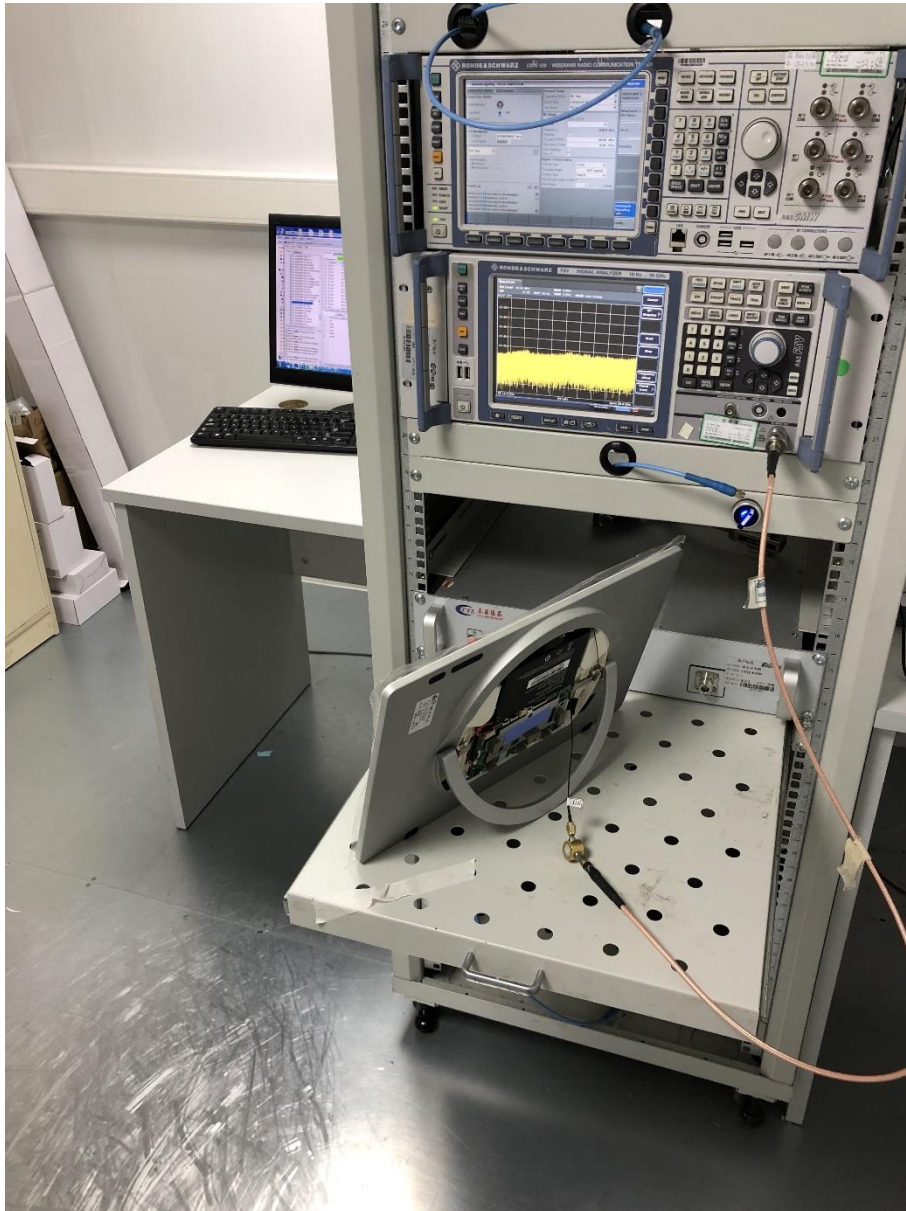

ANNEX B TEST SETUP PHOTOS

1 Radiated Test Photo

Below 30 MHz

30 MHz-1 GHz

Close-Up

Above 1GHz

Close-Up

2 Conducted Emissions

Test Photo 1

Test Photo 2

3 Conducted Test Photo

Conducted Test-BT

Conducted Test-BLE

Conducted Test-WIFI

DFS Test