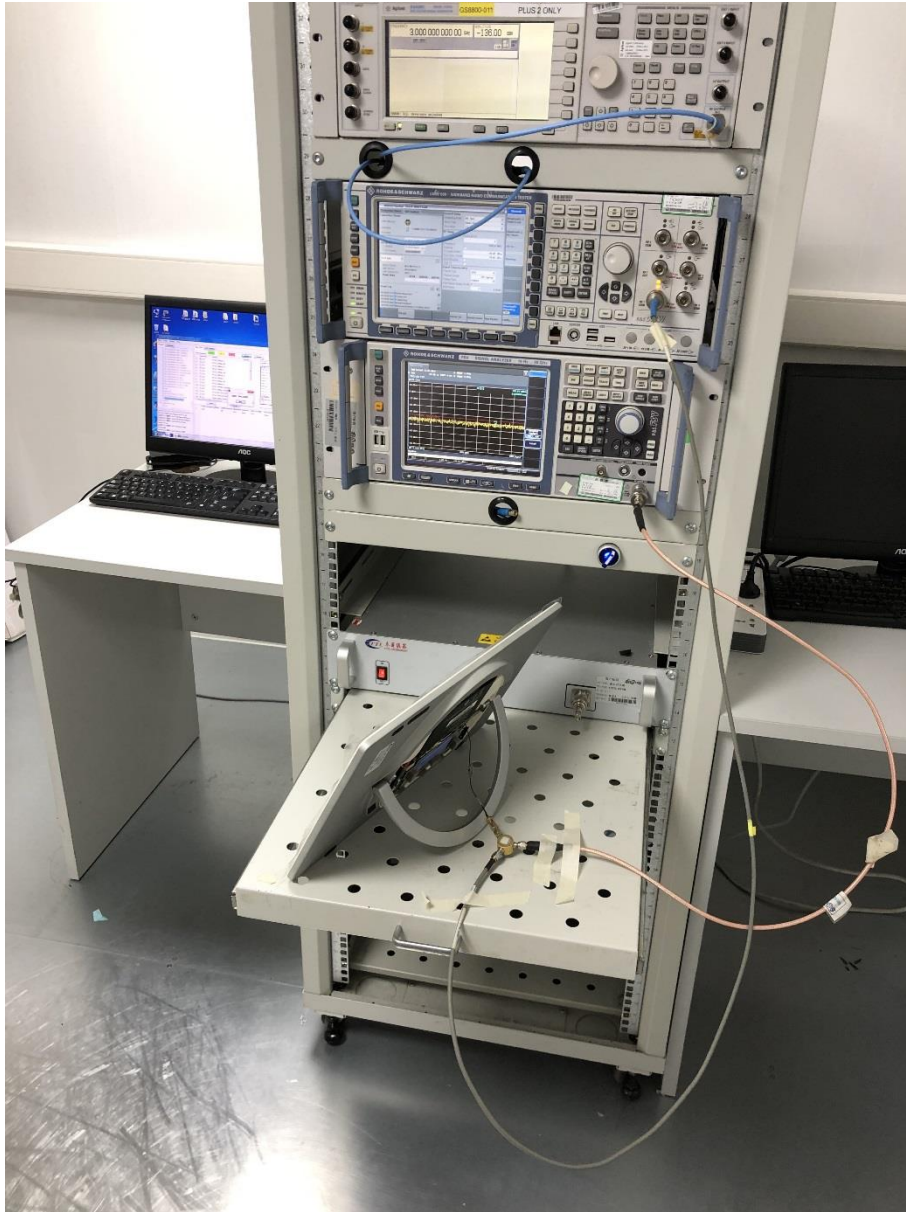

ANNEX B TEST SETUP PHOTOS

1 Radiated Test Photo

Below 30 MHz

30 MHz-1 GHz

Close-Up

Above 1GHz

Close-Up

2 Conducted Emissions

Test Photo 1

Test Photo 2

3 Conducted Test Photo

Conducted Test-BT

Conducted Test-BLE

Conducted Test-WIFI

DFS Test