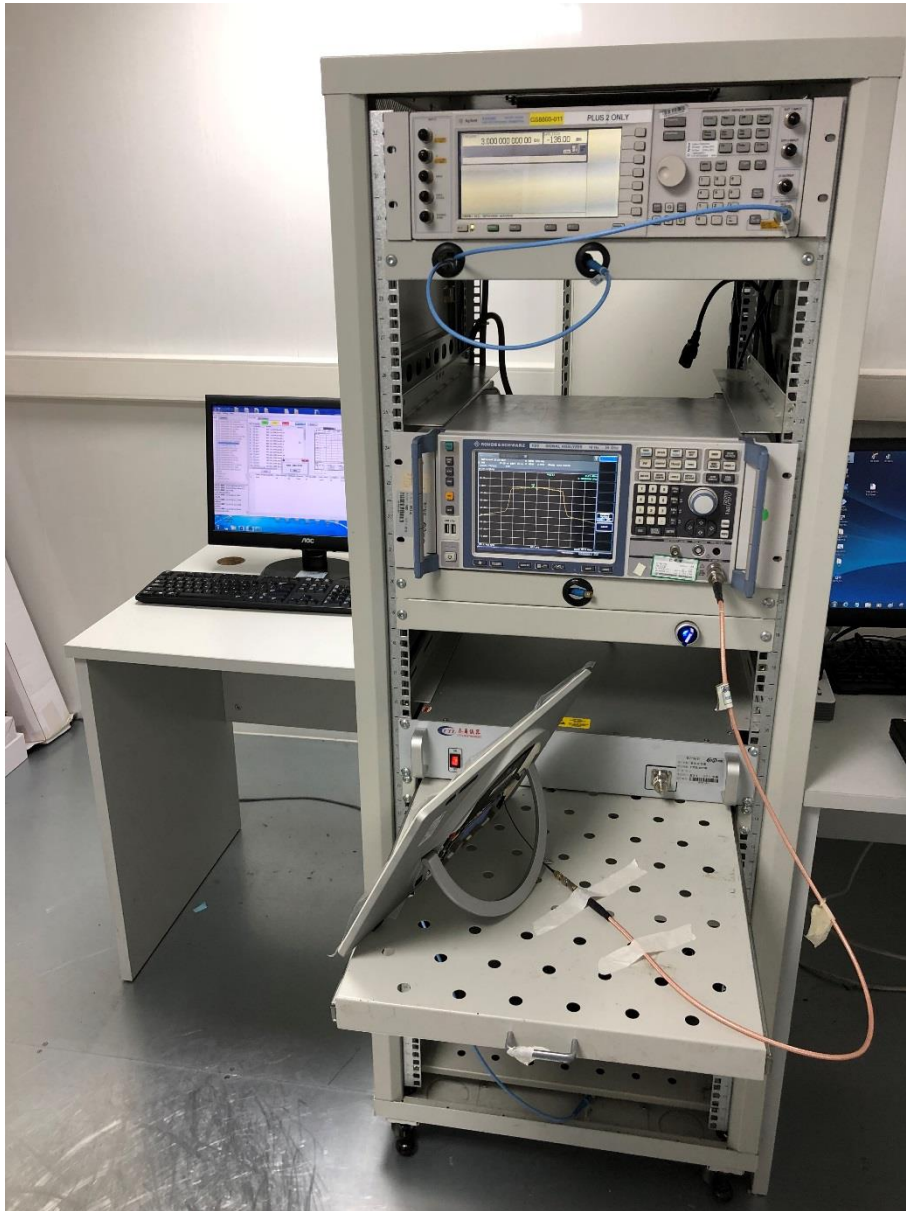

ANNEX B TEST SETUP PHOTOS

1 Radiated Test Photo

Below 30 MHz

30 MHz-1 GHz

Close-Up

Above 1GHz

Close-Up

2 Conducted Emissions

Test Photo 1

Test Photo 2

3 Conducted Test Photo

Conducted Test-BT

Conducted Test-BLE

Conducted Test-WIFI

DFS Test