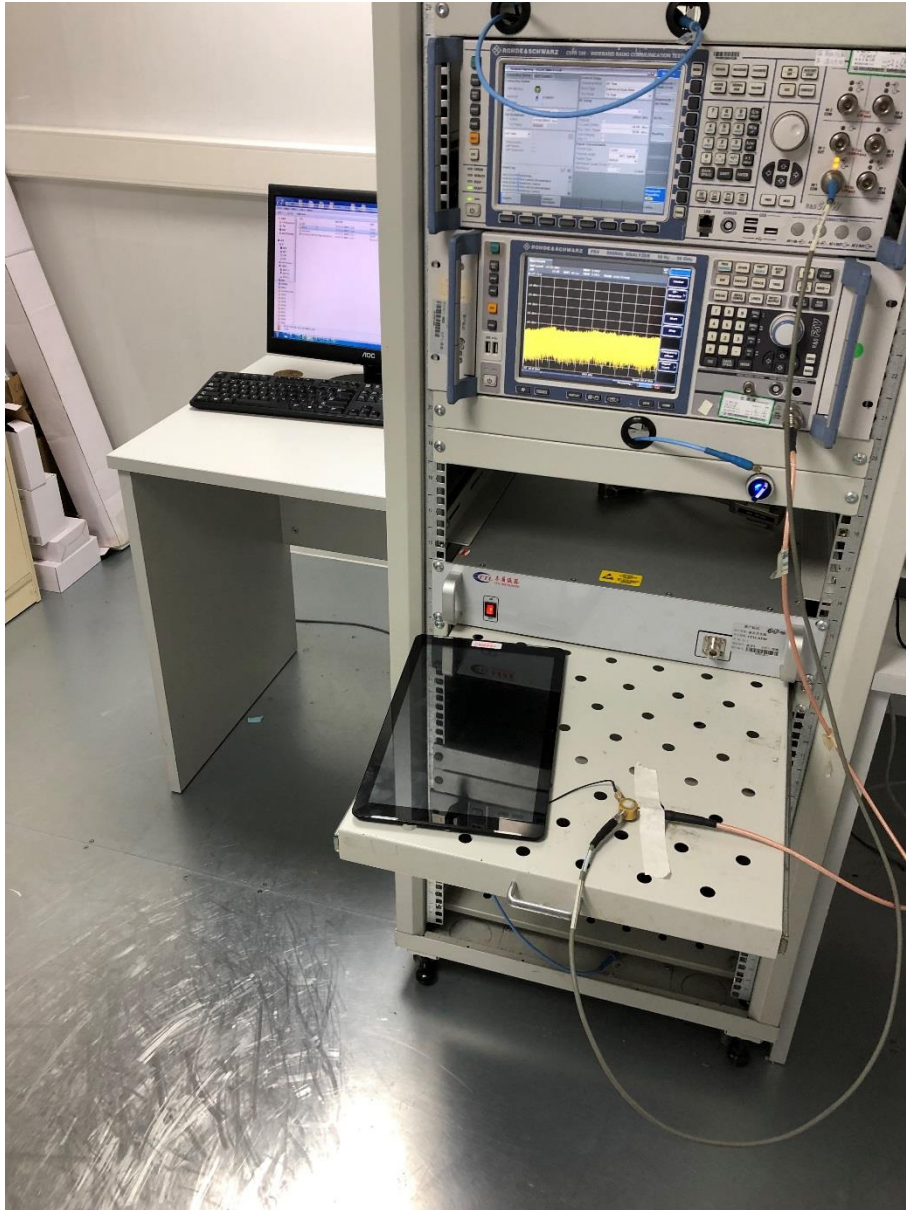

## ANNEX B TEST SETUP PHOTOS

### B.1 Radiated Test Photo

Below 30MHz

30MHz-1 GHz

Close-up

Above 1GHz

Close-up

## B.2 Conducted Test Photo

Conducted Test-BT3.0

Conducted Test-BLE

Conducted Test-WIFI

DFS Test