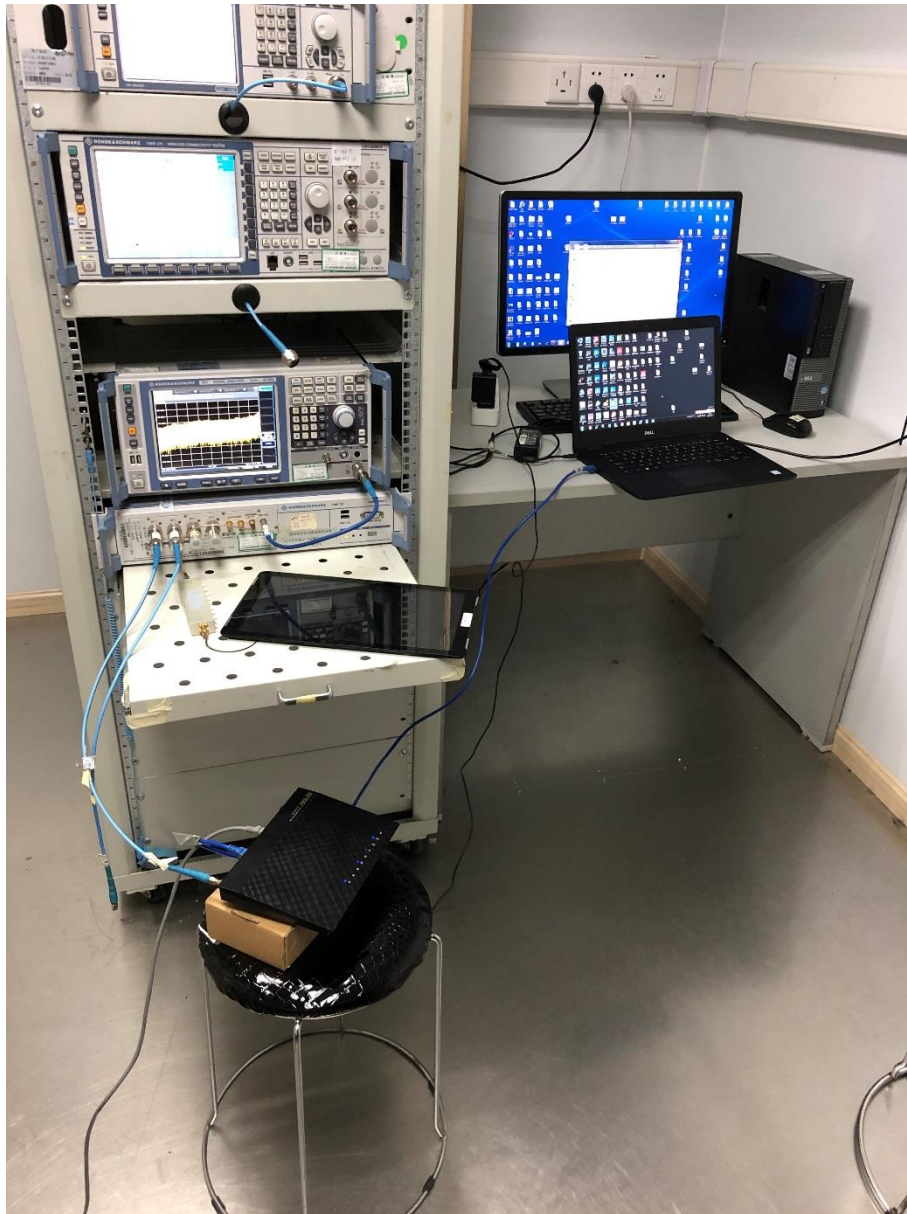

## ANNEX B TEST SETUP PHOTOS

### B.1 Radiated Test Photo

Below 30MHz

30MHz-1 GHz

Close-up

Above 1GHz

Close-up

## B.2 Conducted Test Photo

Conducted Test-BT3.0

Conducted Test-BLE

Conducted Test-WIFI

DFS Test

### B.3 Conducted Emissions

Test Photo 1

Test Photo 2