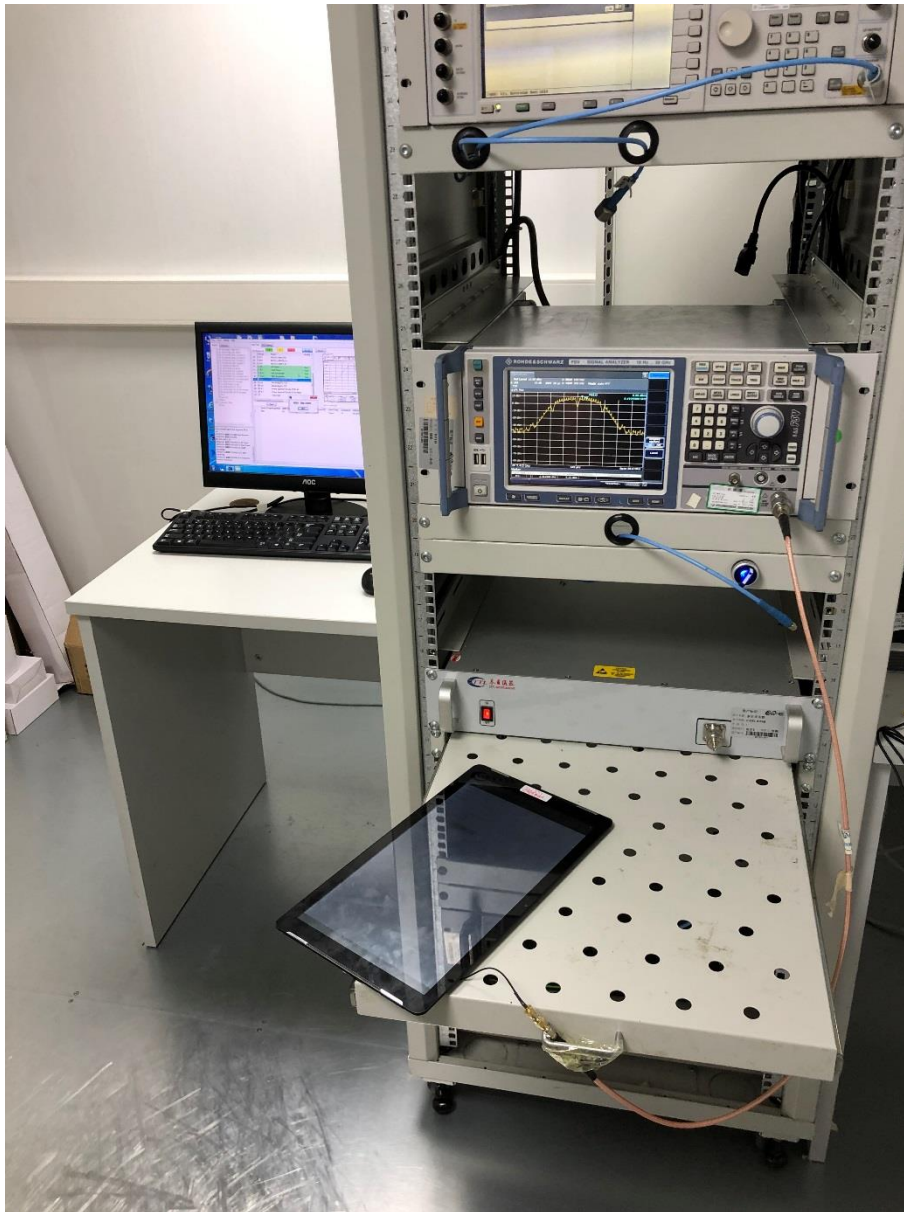

## ANNEX B TEST SETUP PHOTOS

### B.1 Radiated Test Photo

Below 30MHz

30MHz-1 GHz

Close-up

Above 1GHz

Close-up

## B.2 Conducted Test Photo

Conducted Test-BT3.0

Conducted Test-BLE

Conducted Test-WIFI

DFS Test