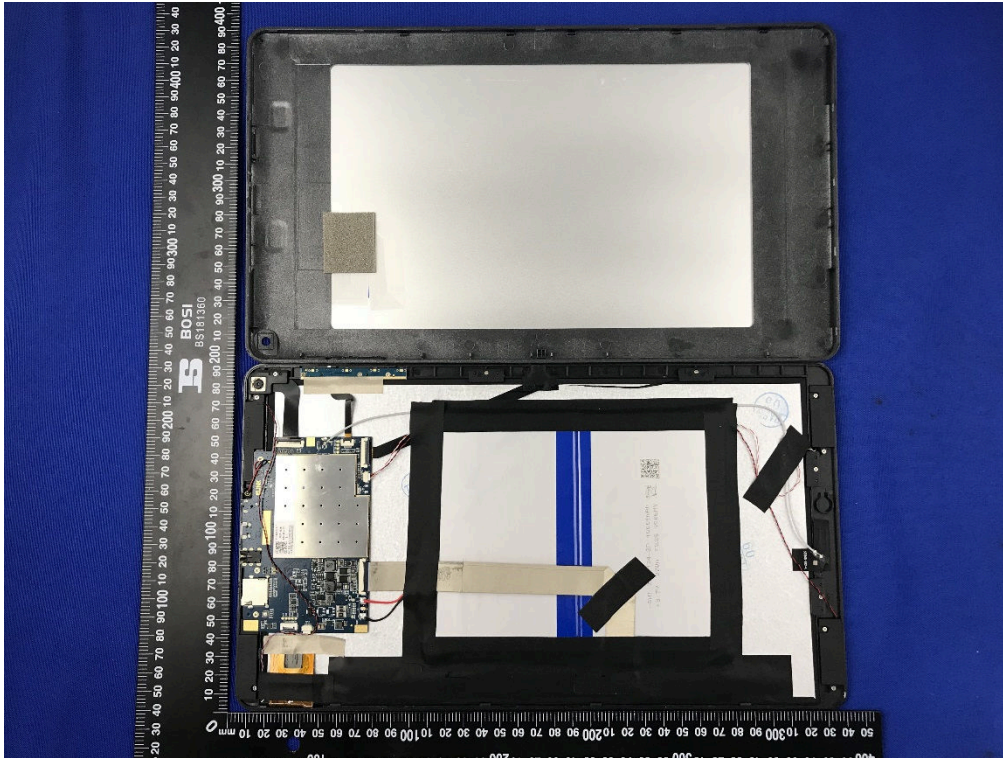

ANNEX D EUT INTERNAL PHOTOS

EUT UNCOVER VIEW

EUT UNCOVER VIEW

EUT UNCOVER VIEW

ANTENNA

MAIN BOARD TOP VIEW (WITH SHIELDING)

MAIN BOARD REAR VIEW (WITH SHIELDING)

MAIN BOARD TOP VIEW (WITHOUT SHIELDING)

MAIN BOARD REAR VIEW (WITHOUT SHIELDING)

MAIN BOARD TOP VIEW

MAIN BOARD REAR VIEW

Battery Photo (FRONT)

Battery Photo (REAR)