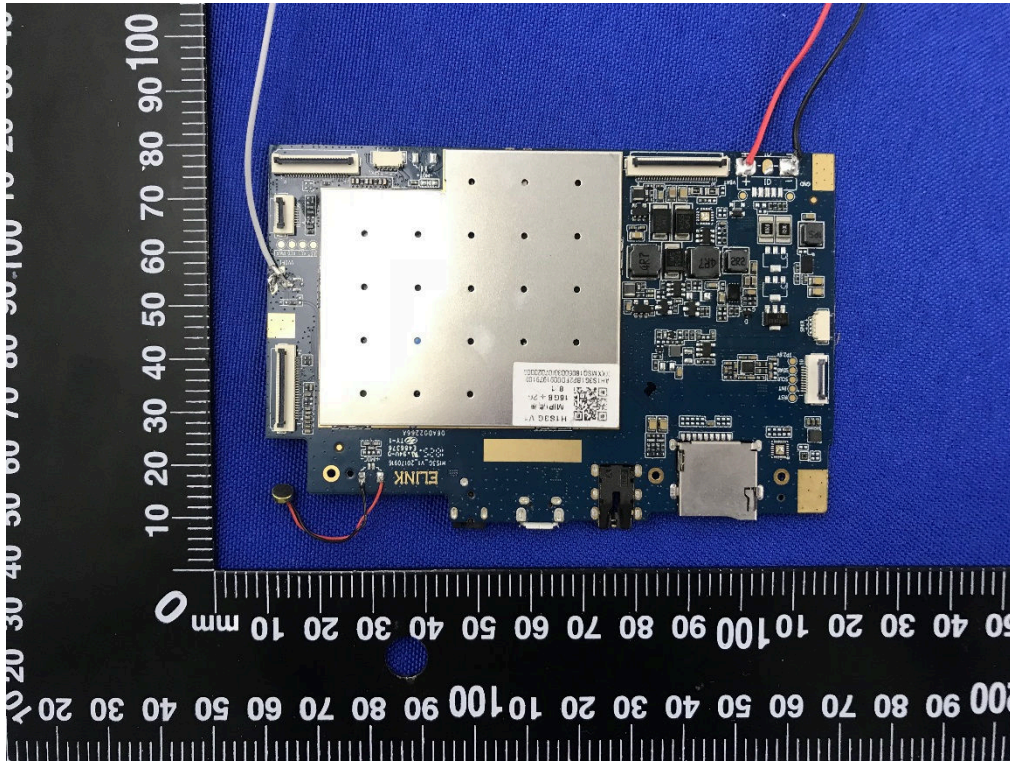

ANNEX D EUT INTERNAL PHOTOS

EUT UNCOVER VIEW

EUT UNCOVER VIEW

EUT UNCOVER VIEW

ANTENNA

MAIN BOARD TOP VIEW (WITH SHIELDING)

MAIN BOARD REAR VIEW (WITH SHIELDING)

MAIN BOARD TOP VIEW (WITHOUT SHIELDING)

MAIN BOARD REAR VIEW (WITHOUT SHIELDING)

MAIN BOARD TOP VIEW

MAIN BOARD REAR VIEW

Battery Photo (FRONT)

Battery Photo (REAR)