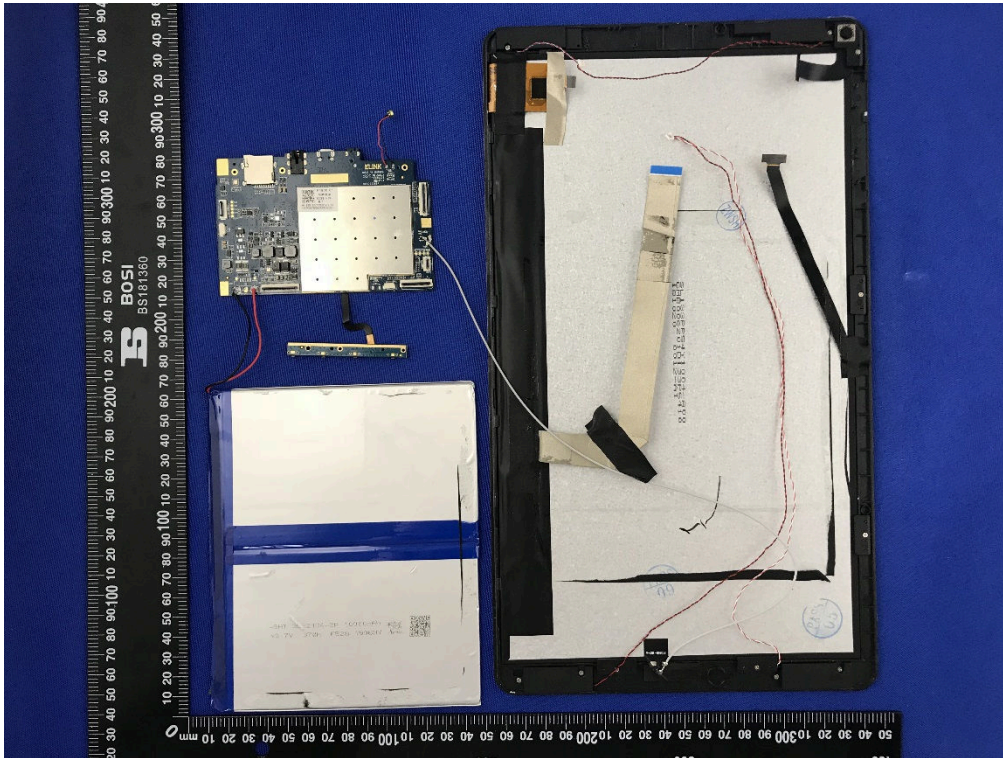

ANNEX D EUT INTERNAL PHOTOS

EUT UNCOVER VIEW

EUT UNCOVER VIEW

EUT UNCOVER VIEW

ANTENNA

MAIN BOARD TOP VIEW (WITH SHIELDING)

MAIN BOARD REAR VIEW (WITH SHIELDING)

MAIN BOARD TOP VIEW (WITHOUT SHIELDING)

MAIN BOARD REAR VIEW (WITHOUT SHIELDING)

MAIN BOARD TOP VIEW

MAIN BOARD REAR VIEW

Battery Photo (FRONT)

Battery Photo (REAR)