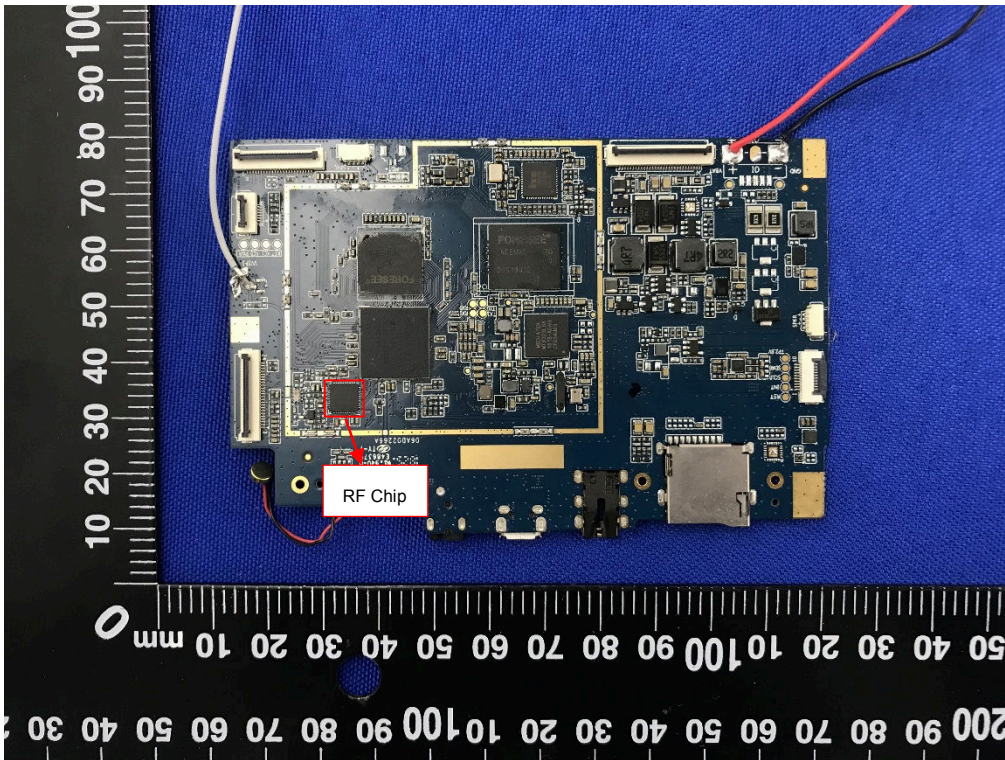

ANNEX D EUT INTERNAL PHOTOS

EUT UNCOVER VIEW

EUT UNCOVER VIEW

EUT UNCOVER VIEW

ANTENNA

MAIN BOARD TOP VIEW (WITH SHIELDING)

MAIN BOARD REAR VIEW (WITH SHIELDING)

MAIN BOARD TOP VIEW (WITHOUT SHIELDING)

MAIN BOARD REAR VIEW (WITHOUT SHIELDING)

MAIN BOARD TOP VIEW

MAIN BOARD REAR VIEW

Battery Photo (FRONT)

Battery Photo (REAR)