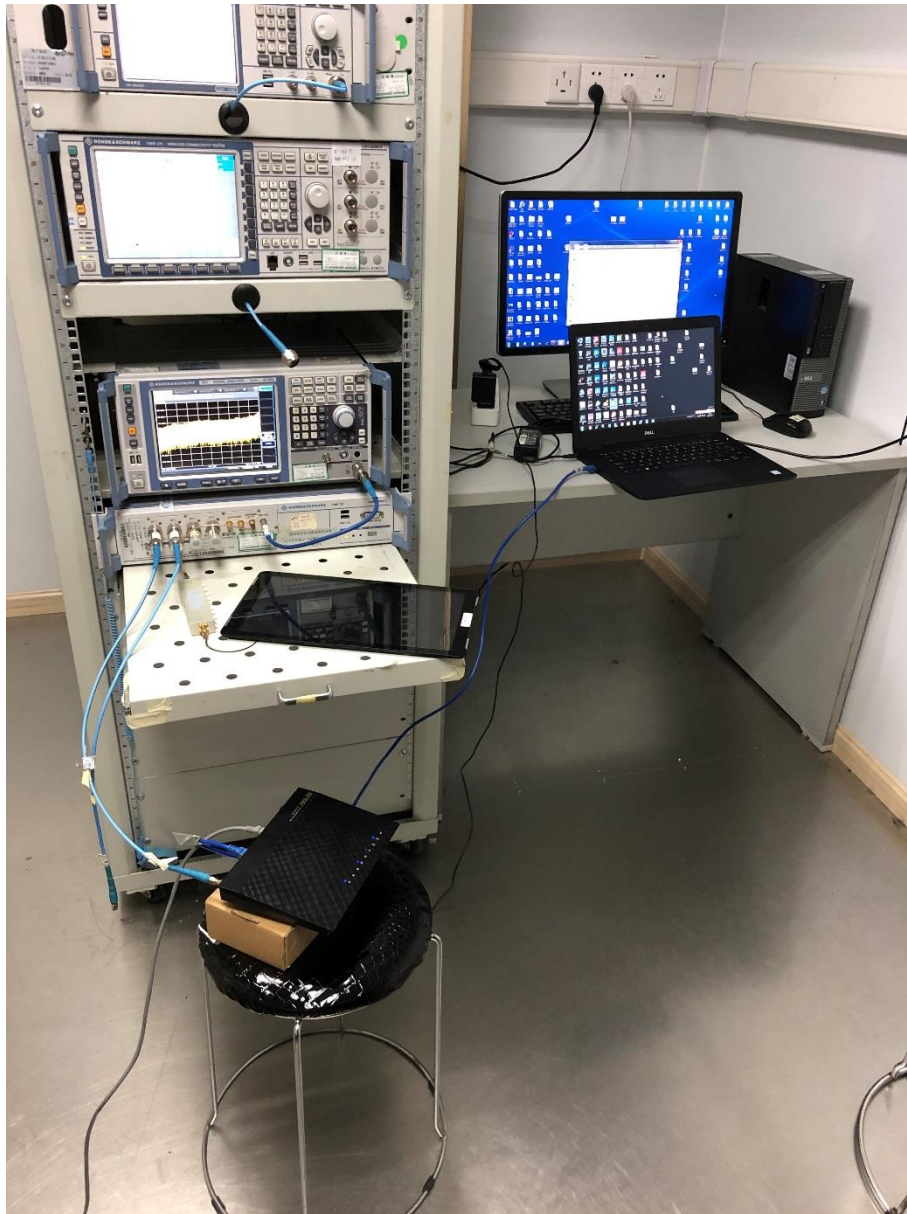

ANNEX B TEST SETUP PHOTOS

B.1 Radiated Test Photo

Below 30MHz

30MHz-1 GHz

Close-up

Above 1GHz

Close-up

B.2 Conducted Test Photo

Conducted Test-BT3.0

Conducted Test-BLE

Conducted Test-WIFI

DFS Test

B.3 Conducted Emissions

Test Photo 1

Test Photo 2