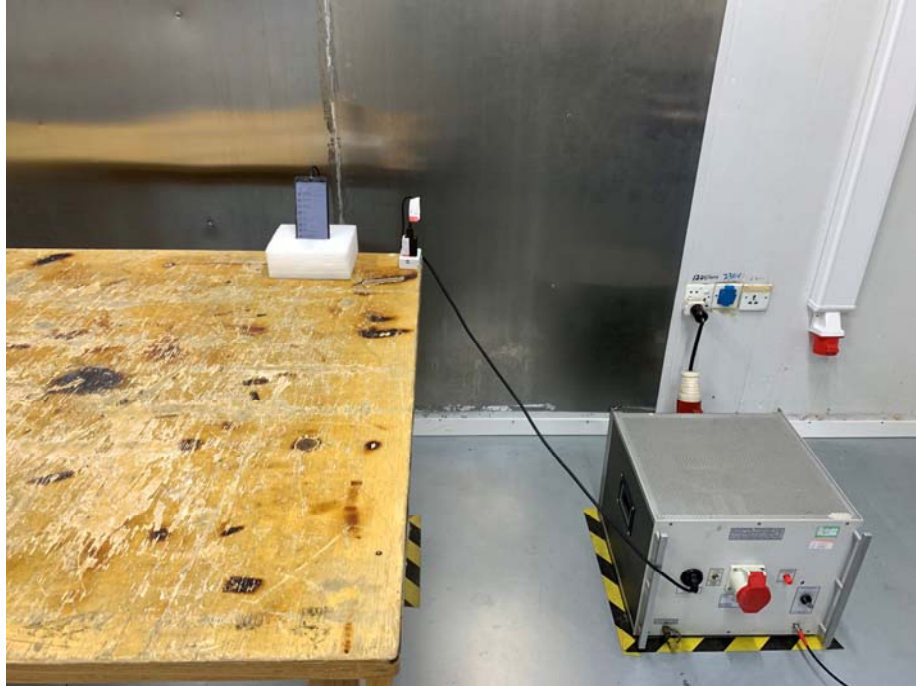

Photographs –Constructional Details

WIFI/BT/BLE Setup photo Model EVMFV2 FCC ID: 2ATQQ-EVMFV2

Photograph – Conducted Emission Test Setup

Test Site 1#

Photograph - Spurious Emissions Radiated Test Setup

Below 30MHz Test Site 2#

Appendix-EVMFV2-Photos

For 30MHz-1000MHz Test Site 2#

For Above 1GHz Test Site 1#