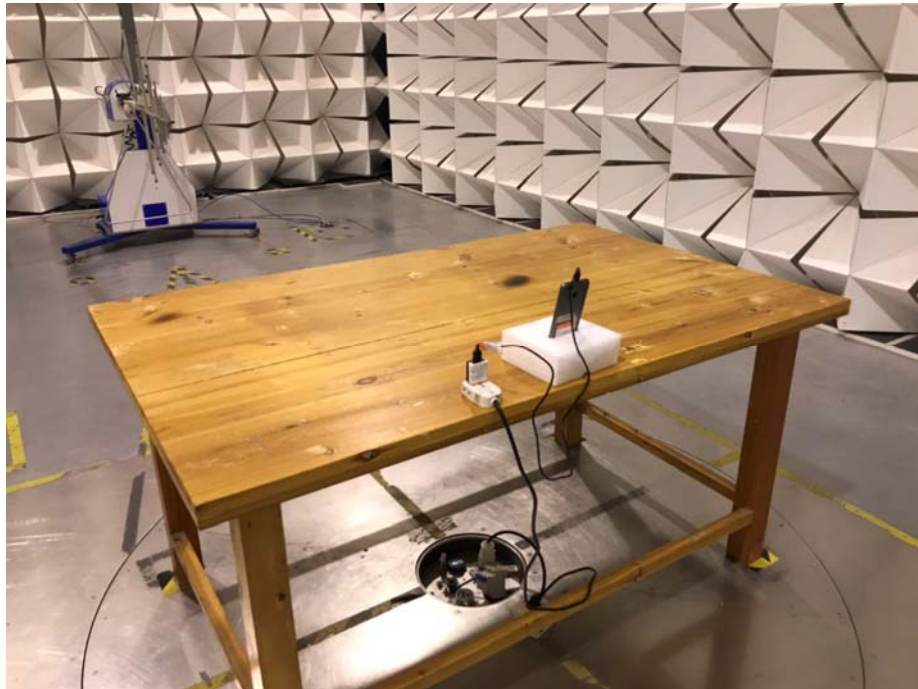

Appendix-EVMFV2-Photos

For 30MHz-1000MHz Test Site 2#