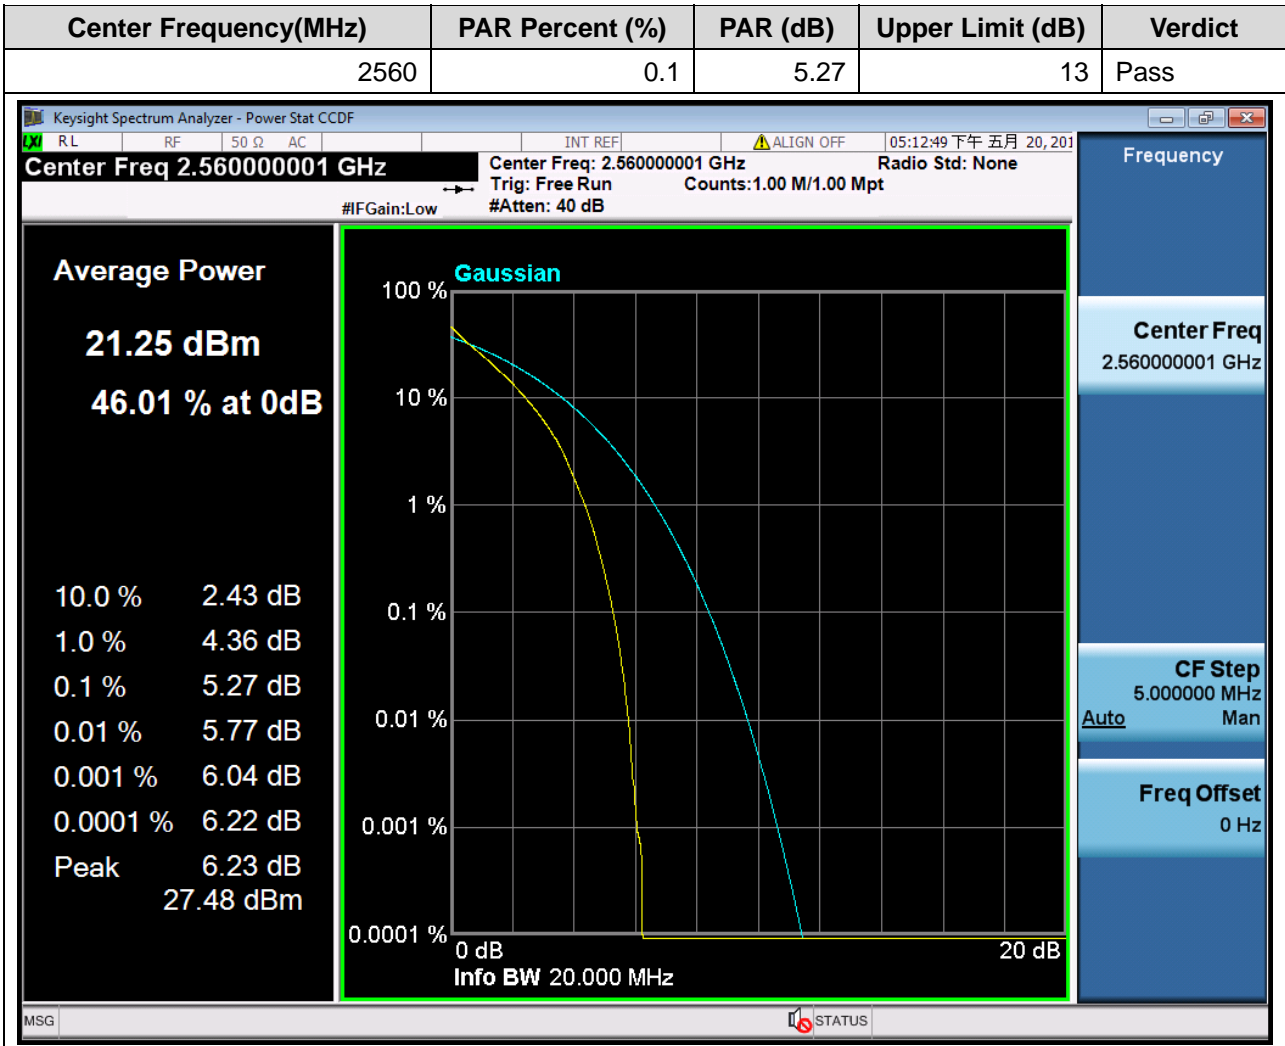

1.151. LTE Peak to Average Ratio(NTNV)(Subtest:151, Channel:21100, Bandwidth:20, Modulation:Q16, RB Number: 50, RB Position:HIGH)

1.152. LTE Peak to Average Ratio(NTNV)(Subtest:152, Channel:21100, Bandwidth:20, Modulation:Q16, RB Number: 1, RB Position:LOW)

1.153. LTE Peak to Average Ratio(NTNV)(Subtest:153, Channel:21100, Bandwidth:20, Modulation:Q16, RB Number: 1, RB Position:MID)

1.154. LTE Peak to Average Ratio(NTNV)(Subtest:154, Channel:21100, Bandwidth:20, Modulation:Q16, RB Number: 1, RB Position:HIGH)

1.155. LTE Peak to Average Ratio(NTNV)(Subtest:155, Channel:21350, Bandwidth:20, Modulation:QPSK, RB Number: 100, RB Position:LOW)

Center Frequency(MHz)	PAR Percent (%)	PAR (dB)	Upper Limit (dB)	Verdict
2560	0.1	5.38	13	Pass

1.156. LTE Peak to Average Ratio(NTNV)(Subtest:156, Channel:21350, Bandwidth:20, Modulation:QPSK, RB Number: 50, RB Position:LOW)

1.157. LTE Peak to Average Ratio(NTNV)(Subtest:157, Channel:21350, Bandwidth:20, Modulation:QPSK, RB Number: 50, RB Position:MID)