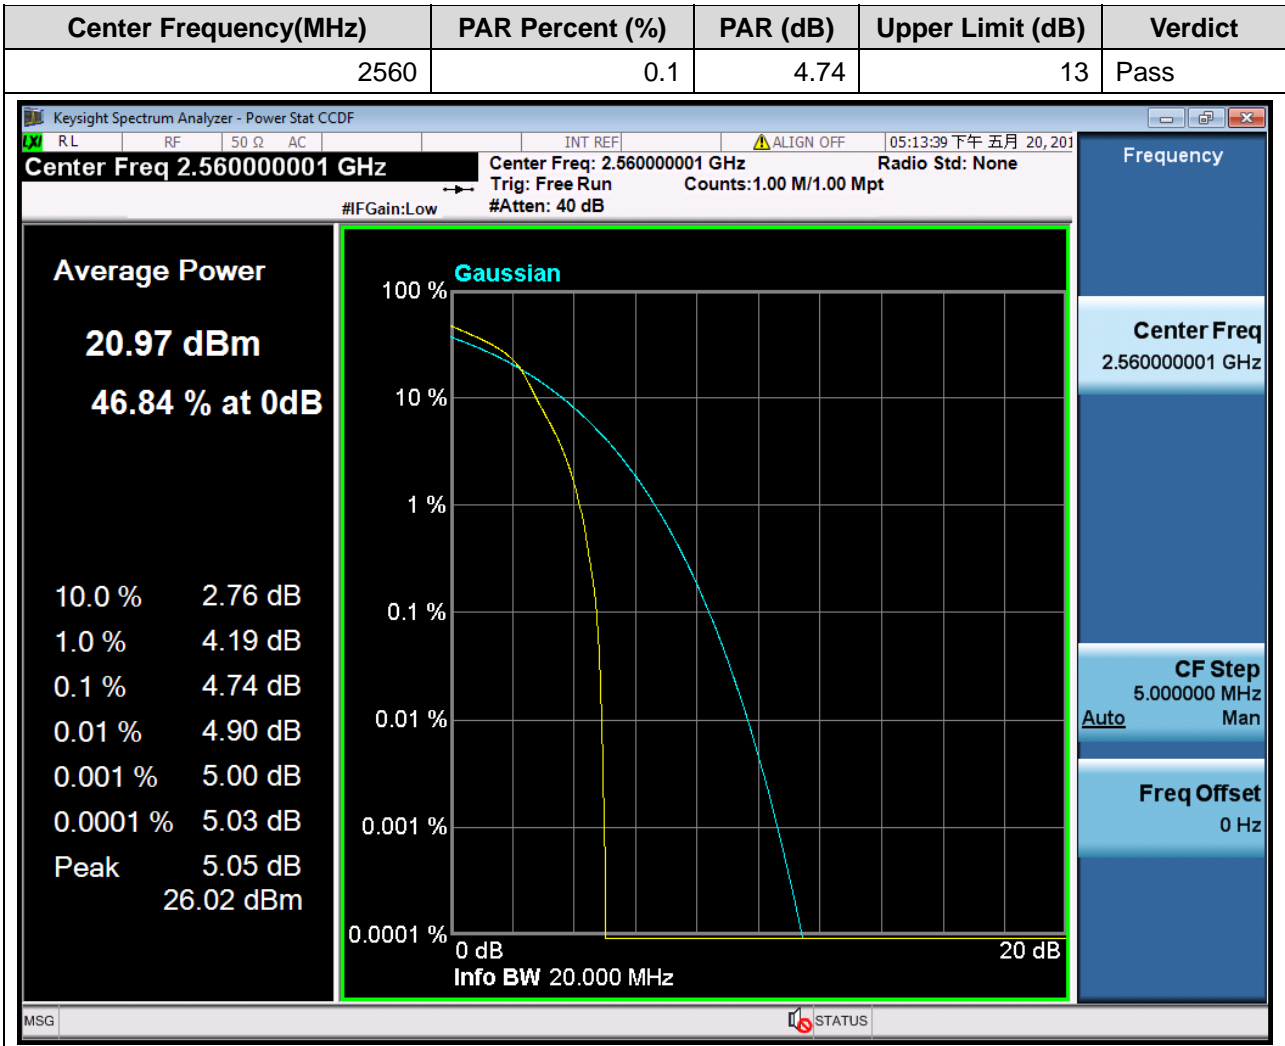

1.163. LTE Peak to Average Ratio(NTNV)(Subtest:163, Channel:21350, Bandwidth:20, Modulation:Q16, RB Number: 50, RB Position:LOW)

1.164. LTE Peak to Average Ratio(NTNV)(Subtest:164, Channel:21350, Bandwidth:20, Modulation:Q16, RB Number: 50, RB Position:MID)

1.165. LTE Peak to Average Ratio(NTNV)(Subtest:165, Channel:21350, Bandwidth:20, Modulation:Q16, RB Number: 50, RB Position:HIGH)

1.166. LTE Peak to Average Ratio(NTNV)(Subtest:166, Channel:21350, Bandwidth:20, Modulation:Q16, RB Number: 1, RB Position:LOW)

1.167. LTE Peak to Average Ratio(NTNV)(Subtest:167, Channel:21350, Bandwidth:20, Modulation:Q16, RB Number: 1, RB Position:MID)

1.168. LTE Peak to Average Ratio(NTNV)(Subtest:168, Channel:21350, Bandwidth:20, Modulation:Q16, RB Number: 1, RB Position:HIGH)