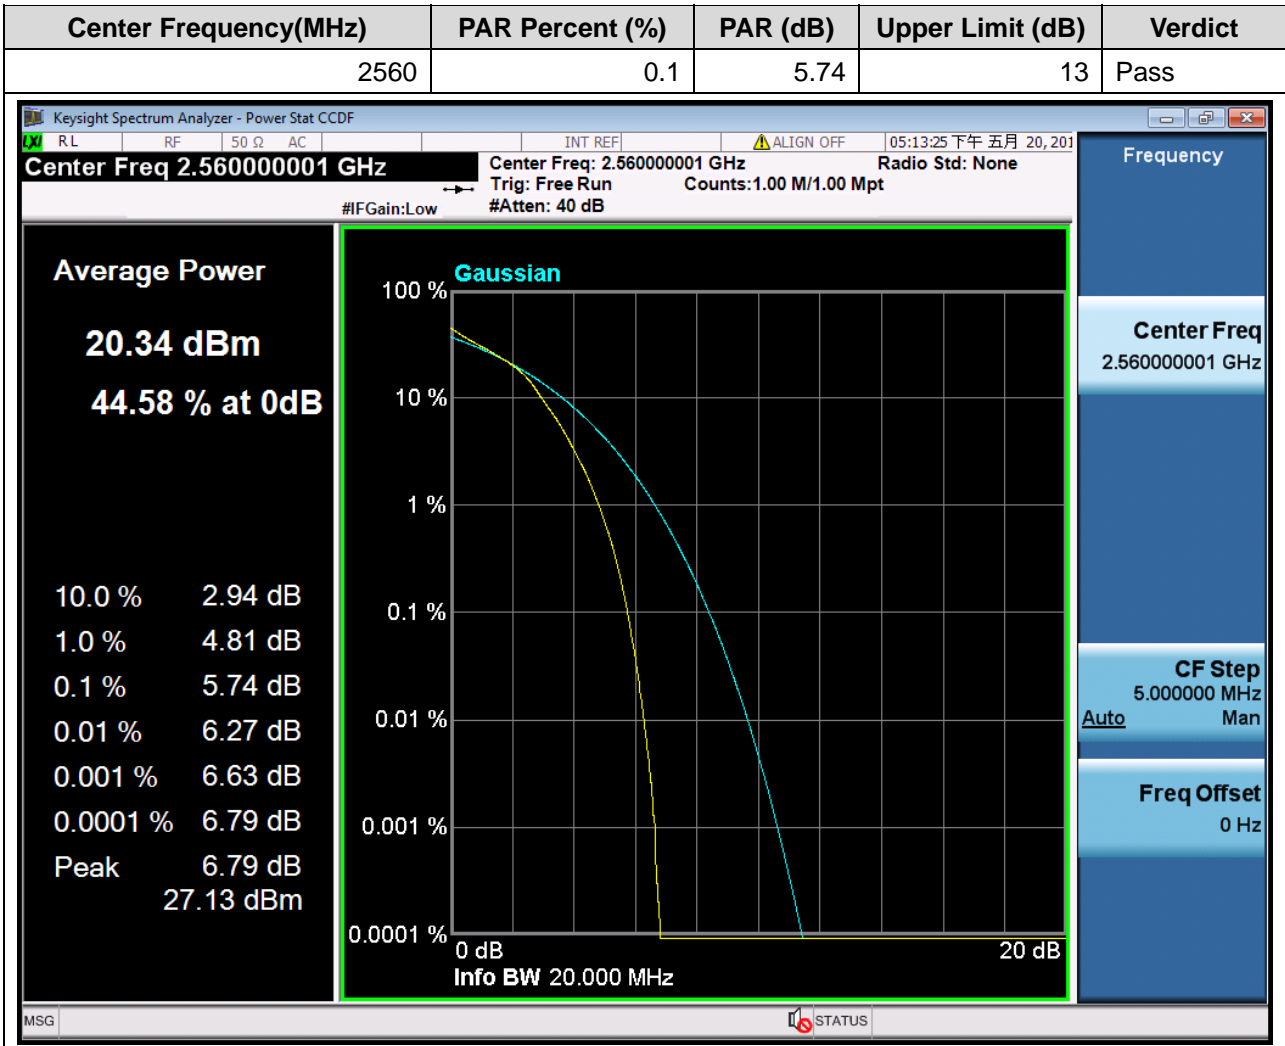

1.160. LTE Peak to Average Ratio(NTNV)(Subtest:160, Channel:21350, Bandwidth:20, Modulation:QPSK, RB Number: 1, RB Position:MID)

1.161. LTE Peak to Average Ratio(NTNV)(Subtest:161, Channel:21350, Bandwidth:20, Modulation:QPSK, RB Number: 1, RB Position:HIGH)

Center Frequency(MHz)	PAR Percent (%)	PAR (dB)	Upper Limit (dB)	Verdict
2560	0.1	3.71	13	Pass

1.162. LTE Peak to Average Ratio(NTNV)(Subtest:162, Channel:21350, Bandwidth:20, Modulation:Q16, RB Number: 100, RB Position:LOW)

1.163. LTE Peak to Average Ratio(NTNV)(Subtest:163, Channel:21350, Bandwidth:20, Modulation:Q16, RB Number: 50, RB Position:LOW)

1.164. LTE Peak to Average Ratio(NTNV)(Subtest:164, Channel:21350, Bandwidth:20, Modulation:Q16, RB Number: 50, RB Position:MID)

1.165. LTE Peak to Average Ratio(NTNV)(Subtest:165, Channel:21350, Bandwidth:20, Modulation:Q16, RB Number: 50, RB Position:HIGH)

1.166. LTE Peak to Average Ratio(NTNV)(Subtest:166, Channel:21350, Bandwidth:20, Modulation:Q16, RB Number: 1, RB Position:LOW)