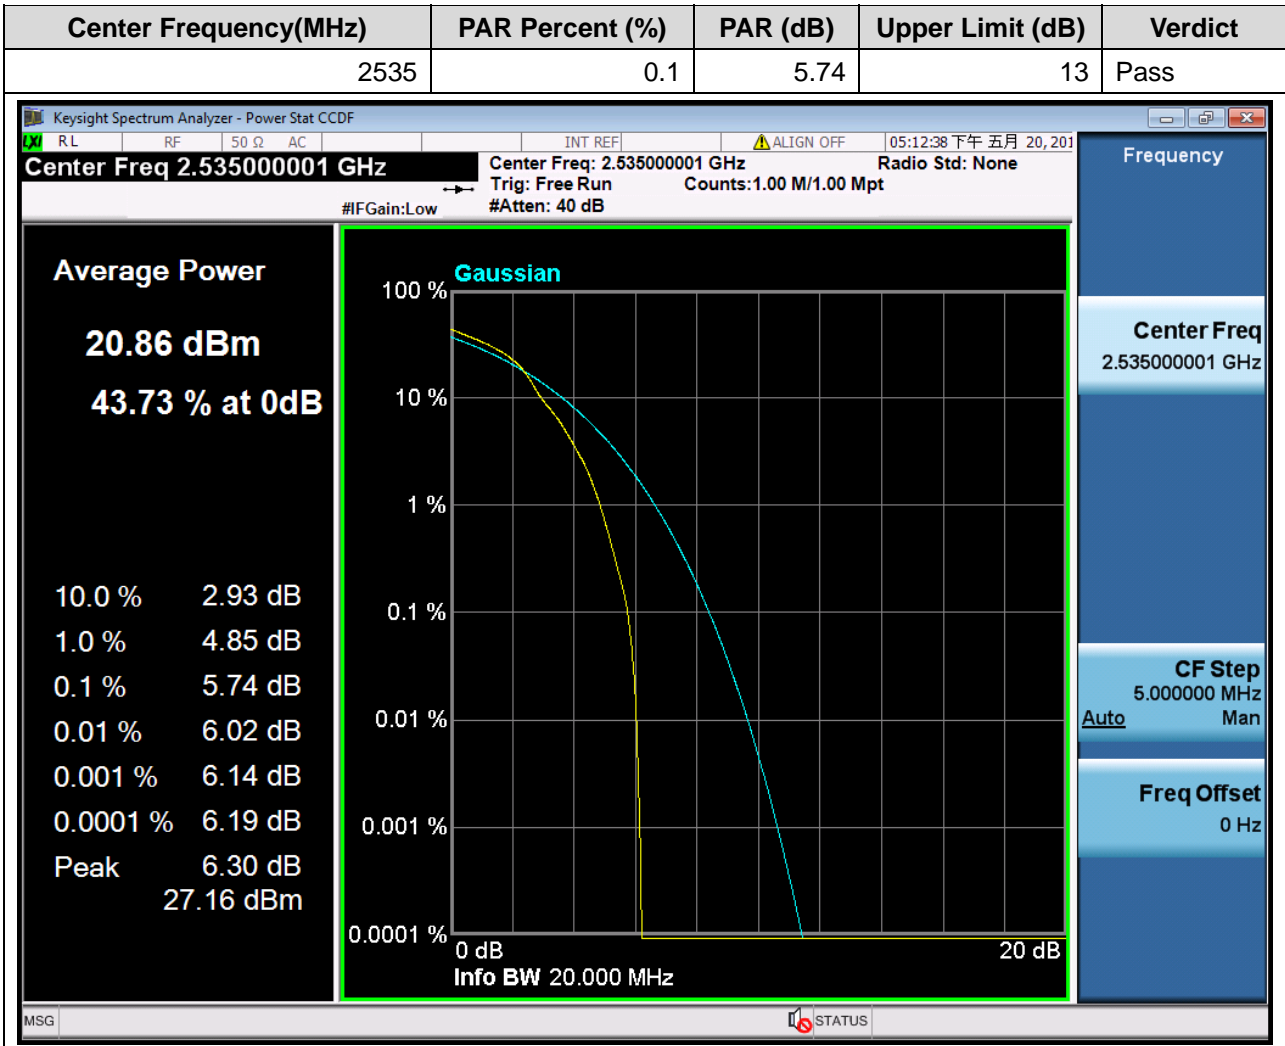

1.151. LTE Peak to Average Ratio(NTNV)(Subtest:151, Channel:21100, Bandwidth:20, Modulation:Q16, RB Number: 50, RB Position:HIGH)

1.152. LTE Peak to Average Ratio(NTNV)(Subtest:152, Channel:21100, Bandwidth:20, Modulation:Q16, RB Number: 1, RB Position:LOW)

1.153. LTE Peak to Average Ratio(NTNV)(Subtest:153, Channel:21100, Bandwidth:20, Modulation:Q16, RB Number: 1, RB Position:MID)

1.154. LTE Peak to Average Ratio(NTNV)(Subtest:154, Channel:21100, Bandwidth:20, Modulation:Q16, RB Number: 1, RB Position:HIGH)

1.155. LTE Peak to Average Ratio(NTNV)(Subtest:155, Channel:21350, Bandwidth:20, Modulation:QPSK, RB Number: 100, RB Position:LOW)

Center Frequency(MHz)	PAR Percent (%)	PAR (dB)	Upper Limit (dB)	Verdict
2560	0.1	5.38	13	Pass

1.156. LTE Peak to Average Ratio(NTNV)(Subtest:156, Channel:21350, Bandwidth:20, Modulation:QPSK, RB Number: 50, RB Position:LOW)

1.157. LTE Peak to Average Ratio(NTNV)(Subtest:157, Channel:21350, Bandwidth:20, Modulation:QPSK, RB Number: 50, RB Position:MID)