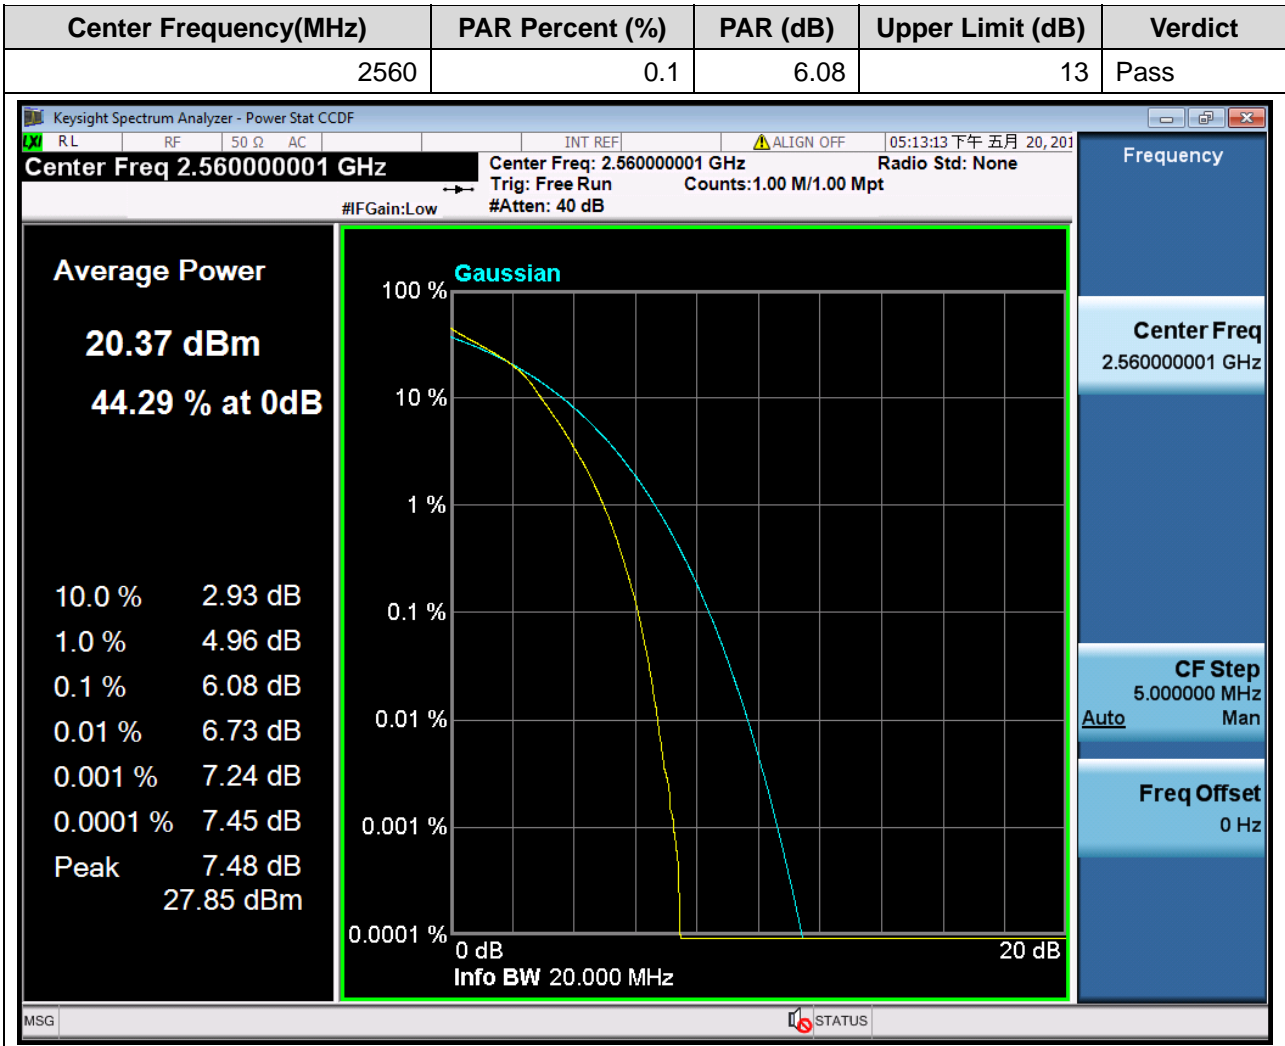

1.158. LTE Peak to Average Ratio(NTNV)(Subtest:158, Channel:21350, Bandwidth:20, Modulation:QPSK, RB Number: 50, RB Position:HIGH)

1.159. LTE Peak to Average Ratio(NTNV)(Subtest:159, Channel:21350, Bandwidth:20, Modulation:QPSK, RB Number: 1, RB Position:LOW)

1.160. LTE Peak to Average Ratio(NTNV)(Subtest:160, Channel:21350, Bandwidth:20, Modulation:QPSK, RB Number: 1, RB Position:MID)

1.161. LTE Peak to Average Ratio(NTNV)(Subtest:161, Channel:21350, Bandwidth:20, Modulation:QPSK, RB Number: 1, RB Position:HIGH)

Center Frequency(MHz)	PAR Percent (%)	PAR (dB)	Upper Limit (dB)	Verdict
2560	0.1	3.71	13	Pass

1.162. LTE Peak to Average Ratio(NTNV)(Subtest:162, Channel:21350, Bandwidth:20, Modulation:Q16, RB Number: 100, RB Position:LOW)

1.163. LTE Peak to Average Ratio(NTNV)(Subtest:163, Channel:21350, Bandwidth:20, Modulation:Q16, RB Number: 50, RB Position:LOW)

1.164. LTE Peak to Average Ratio(NTNV)(Subtest:164, Channel:21350, Bandwidth:20, Modulation:Q16, RB Number: 50, RB Position:MID)