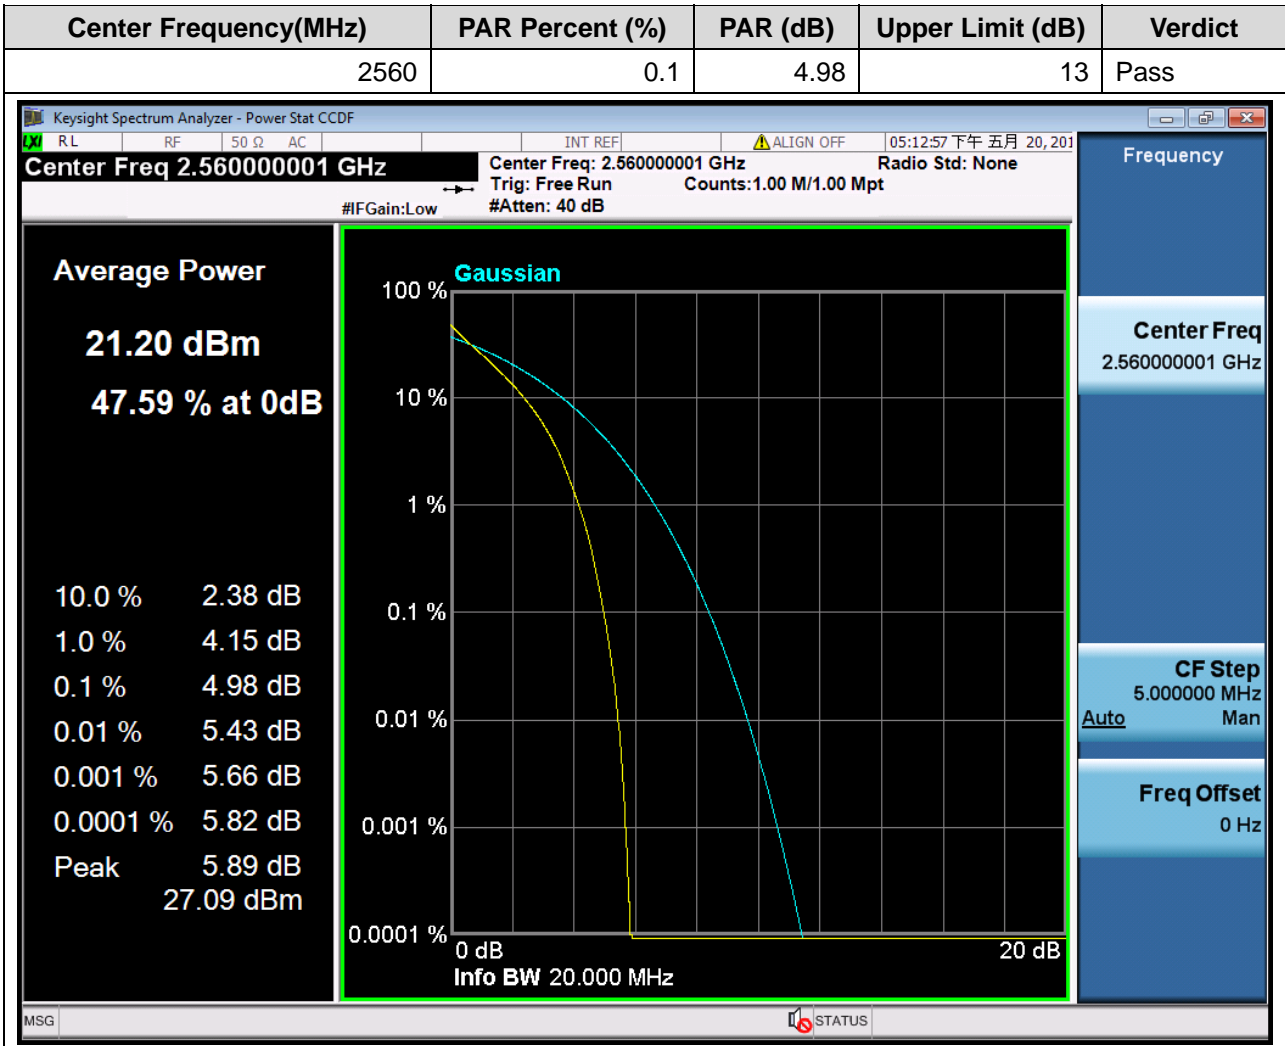

1.153. LTE Peak to Average Ratio(NTNV)(Subtest:153, Channel:21100, Bandwidth:20, Modulation:Q16, RB Number: 1, RB Position:MID)

1.154. LTE Peak to Average Ratio(NTNV)(Subtest:154, Channel:21100, Bandwidth:20, Modulation:Q16, RB Number: 1, RB Position:HIGH)

1.155. LTE Peak to Average Ratio(NTNV)(Subtest:155, Channel:21350, Bandwidth:20, Modulation:QPSK, RB Number: 100, RB Position:LOW)

Center Frequency(MHz)	PAR Percent (%)	PAR (dB)	Upper Limit (dB)	Verdict
2560	0.1	5.38	13	Pass

1.156. LTE Peak to Average Ratio(NTNV)(Subtest:156, Channel:21350, Bandwidth:20, Modulation:QPSK, RB Number: 50, RB Position:LOW)

1.157. LTE Peak to Average Ratio(NTNV)(Subtest:157, Channel:21350, Bandwidth:20, Modulation:QPSK, RB Number: 50, RB Position:MID)

1.158. LTE Peak to Average Ratio(NTNV)(Subtest:158, Channel:21350, Bandwidth:20, Modulation:QPSK, RB Number: 50, RB Position:HIGH)

1.159. LTE Peak to Average Ratio(NTNV)(Subtest:159, Channel:21350, Bandwidth:20, Modulation:QPSK, RB Number: 1, RB Position:LOW)