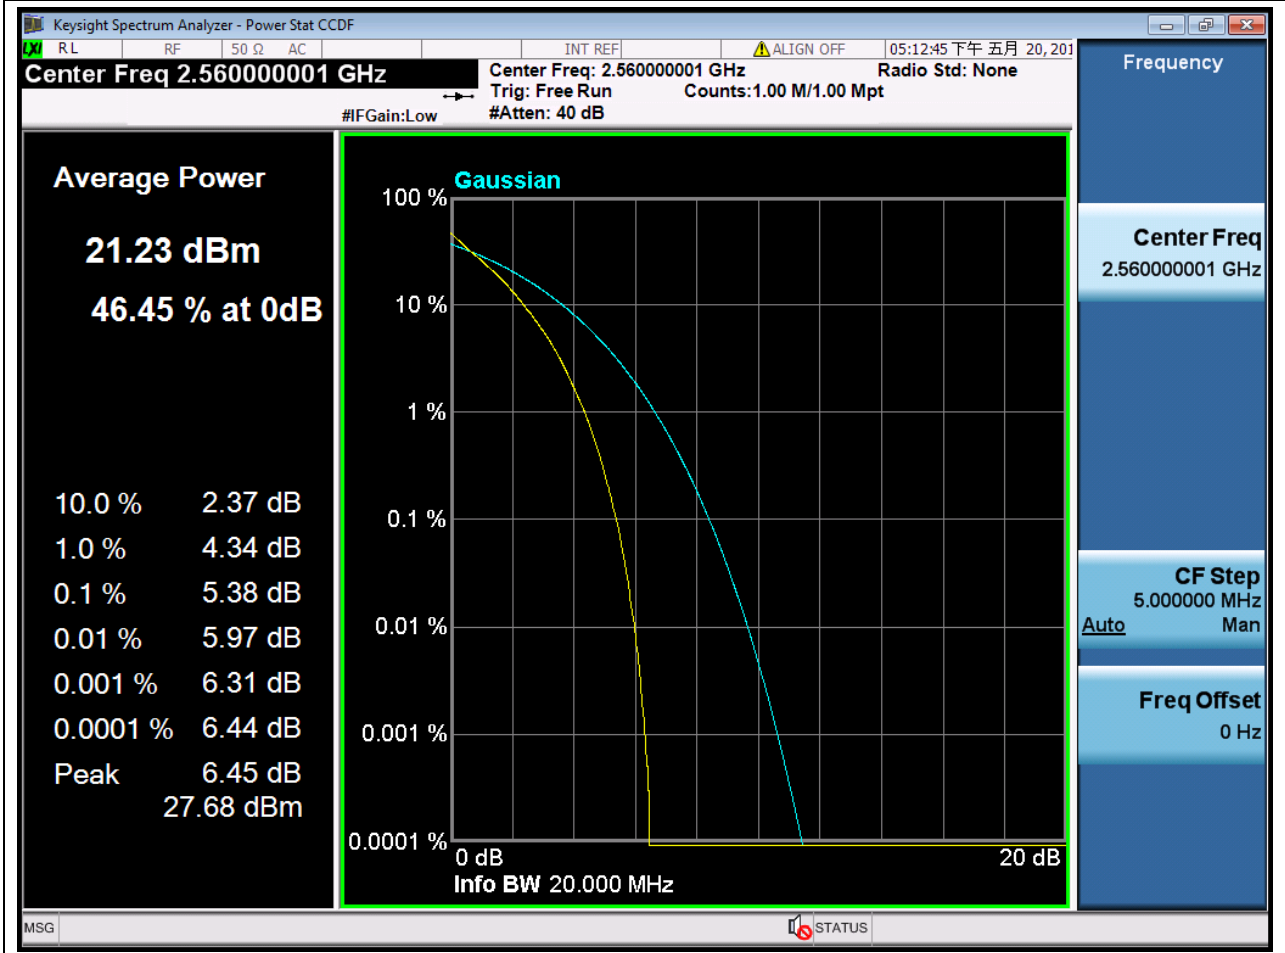

1.151. LTE Peak to Average Ratio(NTNV)(Subtest:151, Channel:21100, Bandwidth:20, Modulation:Q16, RB Number: 50, RB Position:HIGH)

1.152. LTE Peak to Average Ratio(NTNV)(Subtest:152, Channel:21100, Bandwidth:20, Modulation:Q16, RB Number: 1, RB Position:LOW)

1.153. LTE Peak to Average Ratio(NTNV)(Subtest:153, Channel:21100, Bandwidth:20, Modulation:Q16, RB Number: 1, RB Position:MID)

1.154. LTE Peak to Average Ratio(NTNV)(Subtest:154, Channel:21100, Bandwidth:20, Modulation:Q16, RB Number: 1, RB Position:HIGH)

1.155. LTE Peak to Average Ratio(NTNV)(Subtest:155, Channel:21350, Bandwidth:20, Modulation:QPSK, RB Number: 100, RB Position:LOW)

Center Frequency(MHz)	PAR Percent (%)	PAR (dB)	Upper Limit (dB)	Verdict
2560	0.1	5.38	13	Pass

1.156. LTE Peak to Average Ratio(NTNV)(Subtest:156, Channel:21350, Bandwidth:20, Modulation:QPSK, RB Number: 50, RB Position:LOW)

1.157. LTE Peak to Average Ratio(NTNV)(Subtest:157, Channel:21350, Bandwidth:20, Modulation:QPSK, RB Number: 50, RB Position:MID)