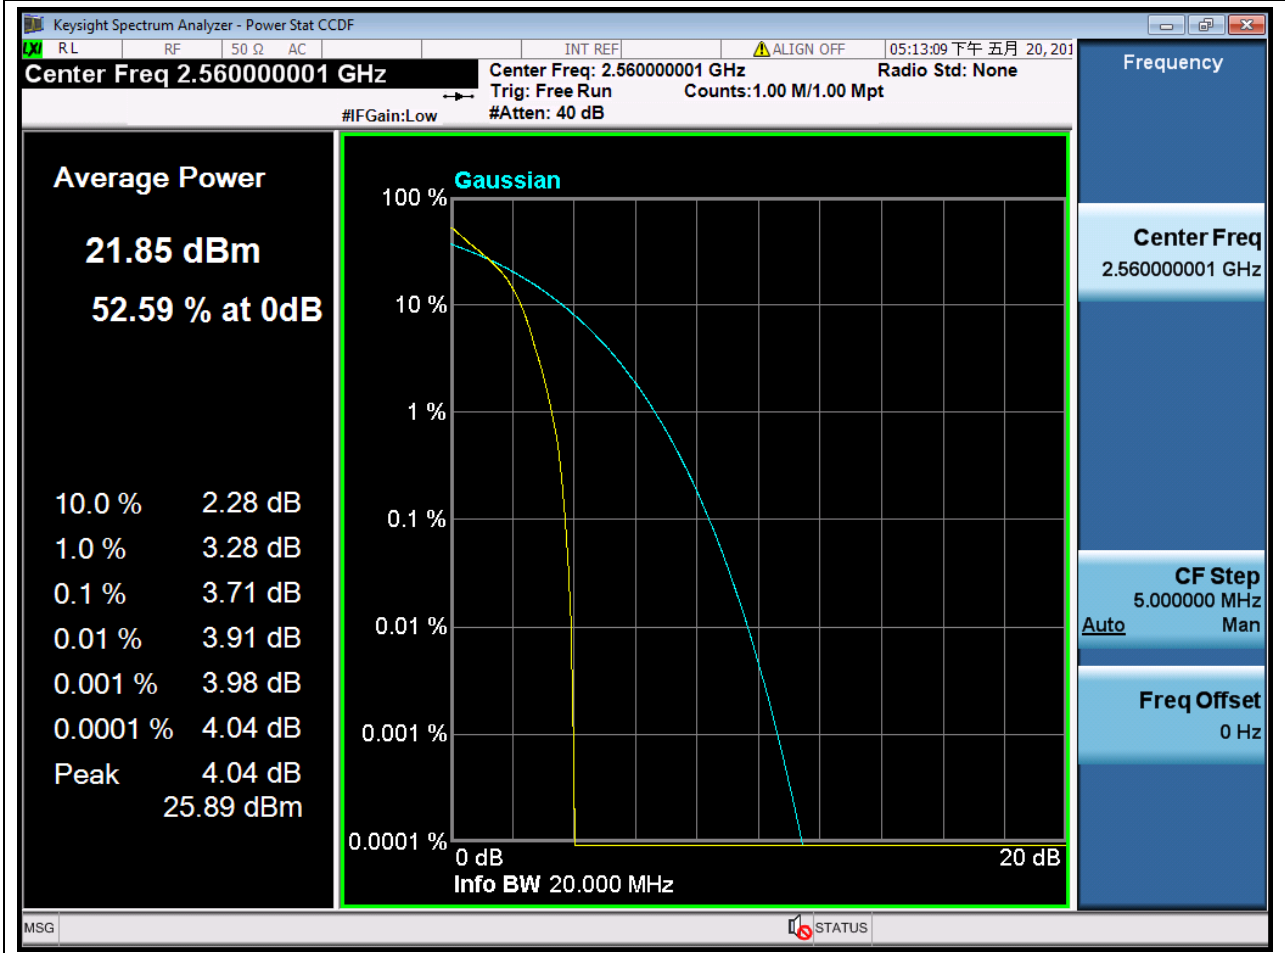

1.161. LTE Peak to Average Ratio(NTNV)(Subtest:161, Channel:21350, Bandwidth:20, Modulation:QPSK, RB Number: 1, RB Position:HIGH)

Center Frequency(MHz)	PAR Percent (%)	PAR (dB)	Upper Limit (dB)	Verdict
2560	0.1	3.71	13	Pass