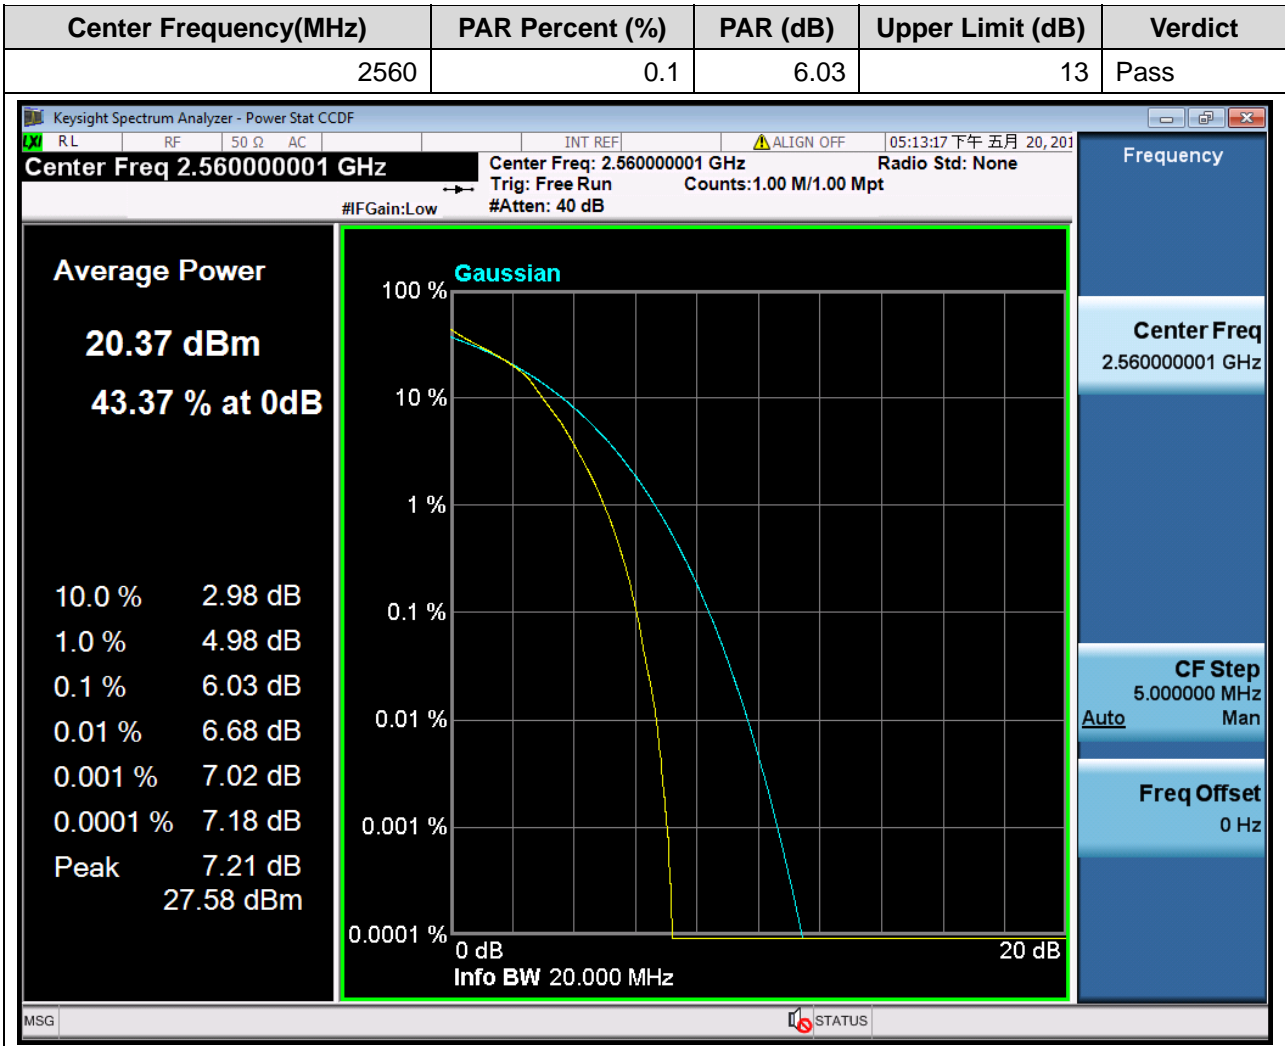

1.158. LTE Peak to Average Ratio(NTNV)(Subtest:158, Channel:21350, Bandwidth:20, Modulation:QPSK, RB Number: 50, RB Position:HIGH)

1.159. LTE Peak to Average Ratio(NTNV)(Subtest:159, Channel:21350, Bandwidth:20, Modulation:QPSK, RB Number: 1, RB Position:LOW)

1.160. LTE Peak to Average Ratio(NTNV)(Subtest:160, Channel:21350, Bandwidth:20, Modulation:QPSK, RB Number: 1, RB Position:MID)

1.161. LTE Peak to Average Ratio(NTNV)(Subtest:161, Channel:21350, Bandwidth:20, Modulation:QPSK, RB Number: 1, RB Position:HIGH)

Center Frequency(MHz)	PAR Percent (%)	PAR (dB)	Upper Limit (dB)	Verdict
2560	0.1	3.71	13	Pass

1.162. LTE Peak to Average Ratio(NTNV)(Subtest:162, Channel:21350, Bandwidth:20, Modulation:Q16, RB Number: 100, RB Position:LOW)

1.163. LTE Peak to Average Ratio(NTNV)(Subtest:163, Channel:21350, Bandwidth:20, Modulation:Q16, RB Number: 50, RB Position:LOW)

1.164. LTE Peak to Average Ratio(NTNV)(Subtest:164, Channel:21350, Bandwidth:20, Modulation:Q16, RB Number: 50, RB Position:MID)