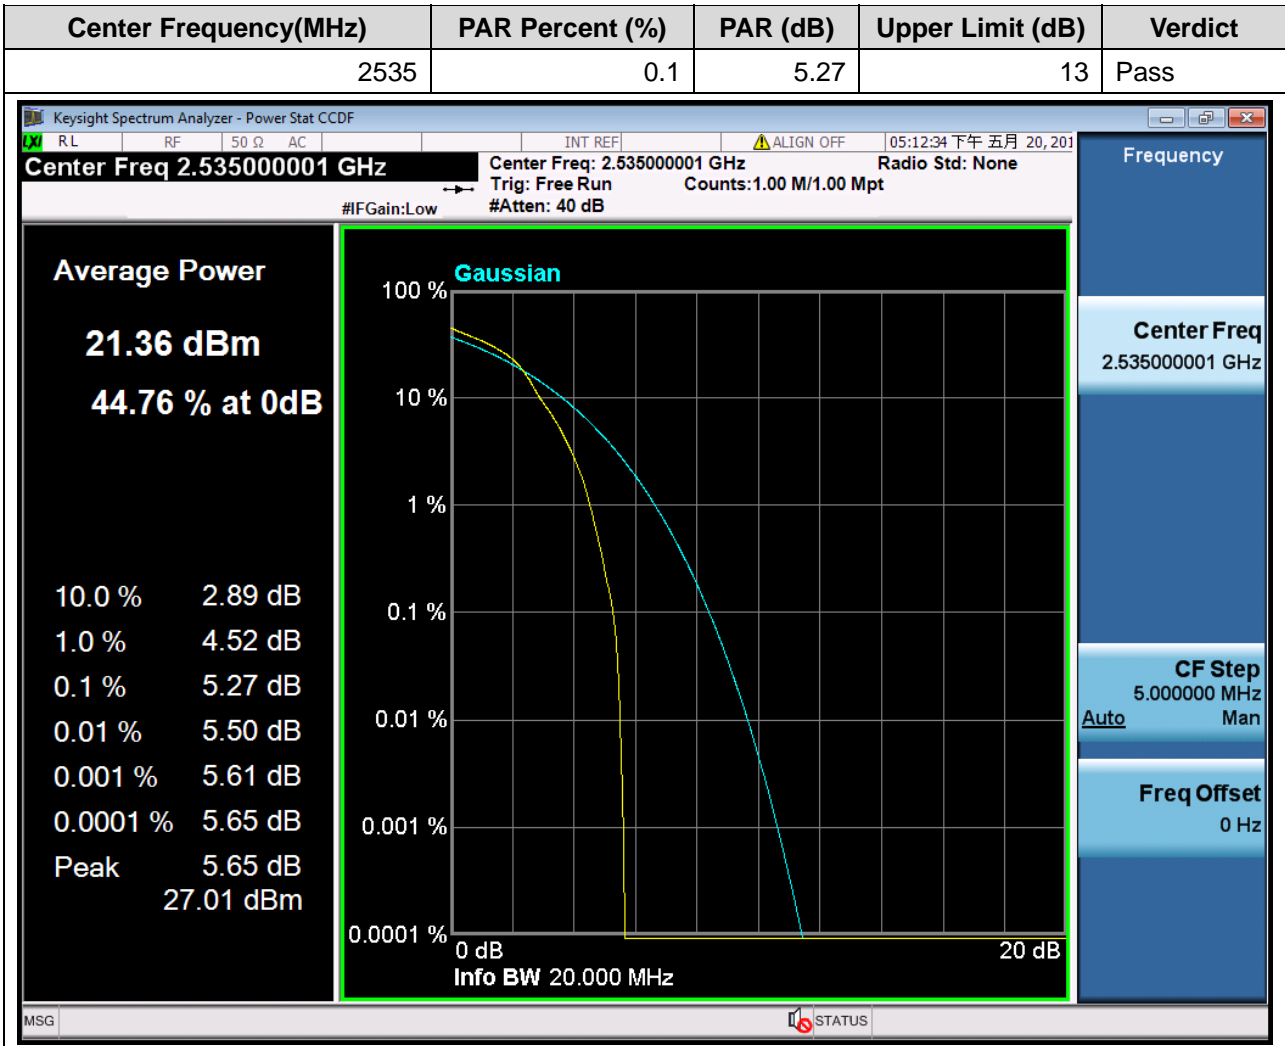

1.151. LTE Peak to Average Ratio(NTNV)(Subtest:151, Channel:21100, Bandwidth:20, Modulation:Q16, RB Number: 50, RB Position:HIGH)

1.152. LTE Peak to Average Ratio(NTNV)(Subtest:152, Channel:21100, Bandwidth:20, Modulation:Q16, RB Number: 1, RB Position:LOW)

1.153. LTE Peak to Average Ratio(NTNV)(Subtest:153, Channel:21100, Bandwidth:20, Modulation:Q16, RB Number: 1, RB Position:MID)

1.154. LTE Peak to Average Ratio(NTNV)(Subtest:154, Channel:21100, Bandwidth:20, Modulation:Q16, RB Number: 1, RB Position:HIGH)

1.155. LTE Peak to Average Ratio(NTNV)(Subtest:155, Channel:21350, Bandwidth:20, Modulation:QPSK, RB Number: 100, RB Position:LOW)

Center Frequency(MHz)	PAR Percent (%)	PAR (dB)	Upper Limit (dB)	Verdict
2560	0.1	5.38	13	Pass

1.156. LTE Peak to Average Ratio(NTNV)(Subtest:156, Channel:21350, Bandwidth:20, Modulation:QPSK, RB Number: 50, RB Position:LOW)

1.157. LTE Peak to Average Ratio(NTNV)(Subtest:157, Channel:21350, Bandwidth:20, Modulation:QPSK, RB Number: 50, RB Position:MID)