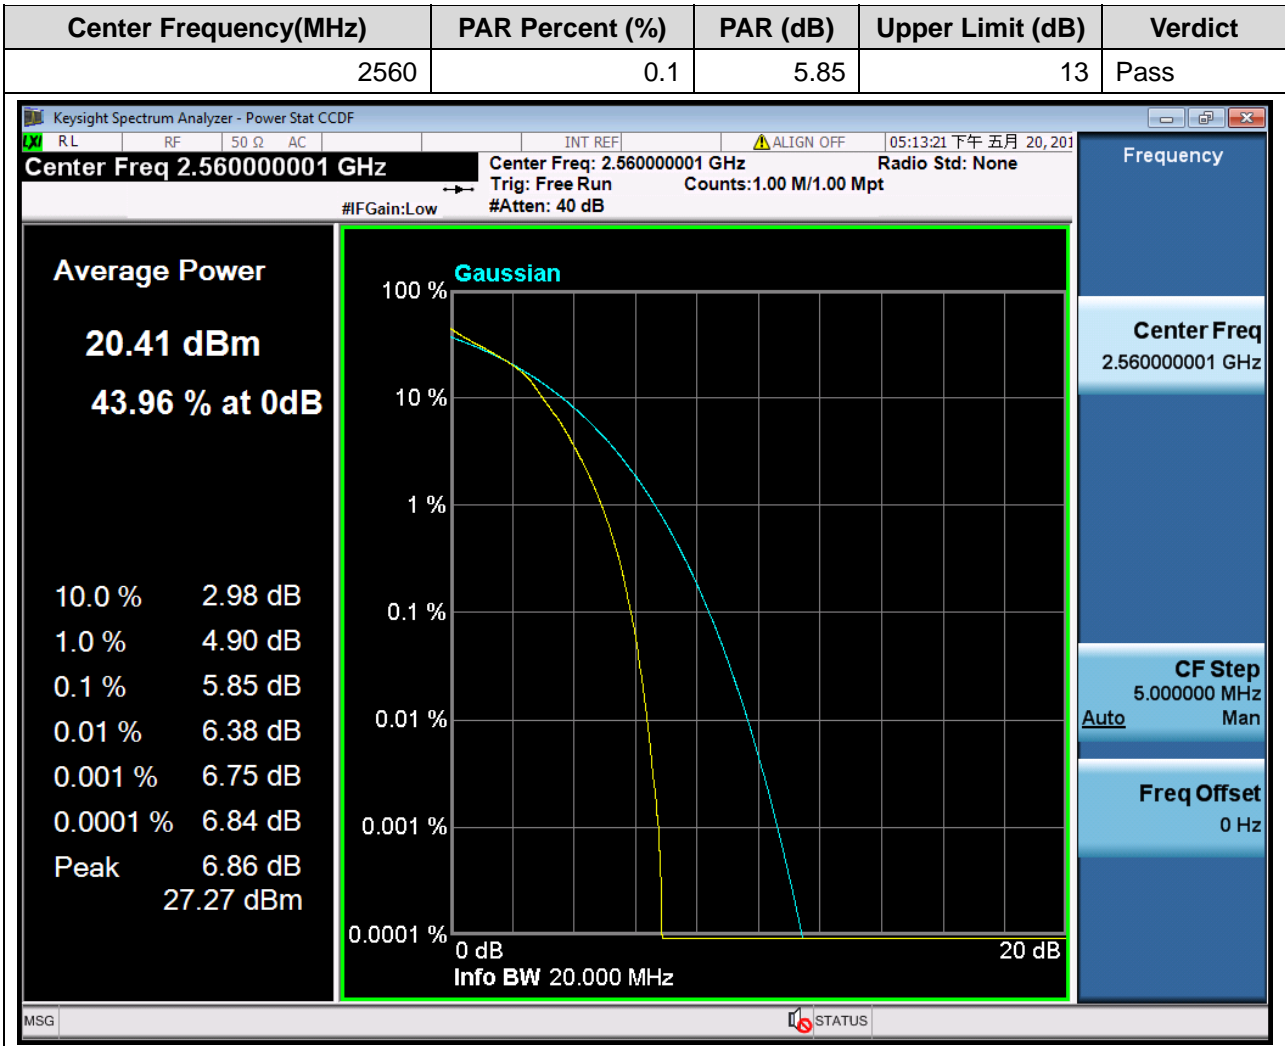

1.160. LTE Peak to Average Ratio(NTNV)(Subtest:160, Channel:21350, Bandwidth:20, Modulation:QPSK, RB Number: 1, RB Position:MID)

1.161. LTE Peak to Average Ratio(NTNV)(Subtest:161, Channel:21350, Bandwidth:20, Modulation:QPSK, RB Number: 1, RB Position:HIGH)

Center Frequency(MHz)	PAR Percent (%)	PAR (dB)	Upper Limit (dB)	Verdict
2560	0.1	3.71	13	Pass

1.162. LTE Peak to Average Ratio(NTNV)(Subtest:162, Channel:21350, Bandwidth:20, Modulation:Q16, RB Number: 100, RB Position:LOW)

1.163. LTE Peak to Average Ratio(NTNV)(Subtest:163, Channel:21350, Bandwidth:20, Modulation:Q16, RB Number: 50, RB Position:LOW)

1.164. LTE Peak to Average Ratio(NTNV)(Subtest:164, Channel:21350, Bandwidth:20, Modulation:Q16, RB Number: 50, RB Position:MID)

1.165. LTE Peak to Average Ratio(NTNV)(Subtest:165, Channel:21350, Bandwidth:20, Modulation:Q16, RB Number: 50, RB Position:HIGH)

1.166. LTE Peak to Average Ratio(NTNV)(Subtest:166, Channel:21350, Bandwidth:20, Modulation:Q16, RB Number: 1, RB Position:LOW)