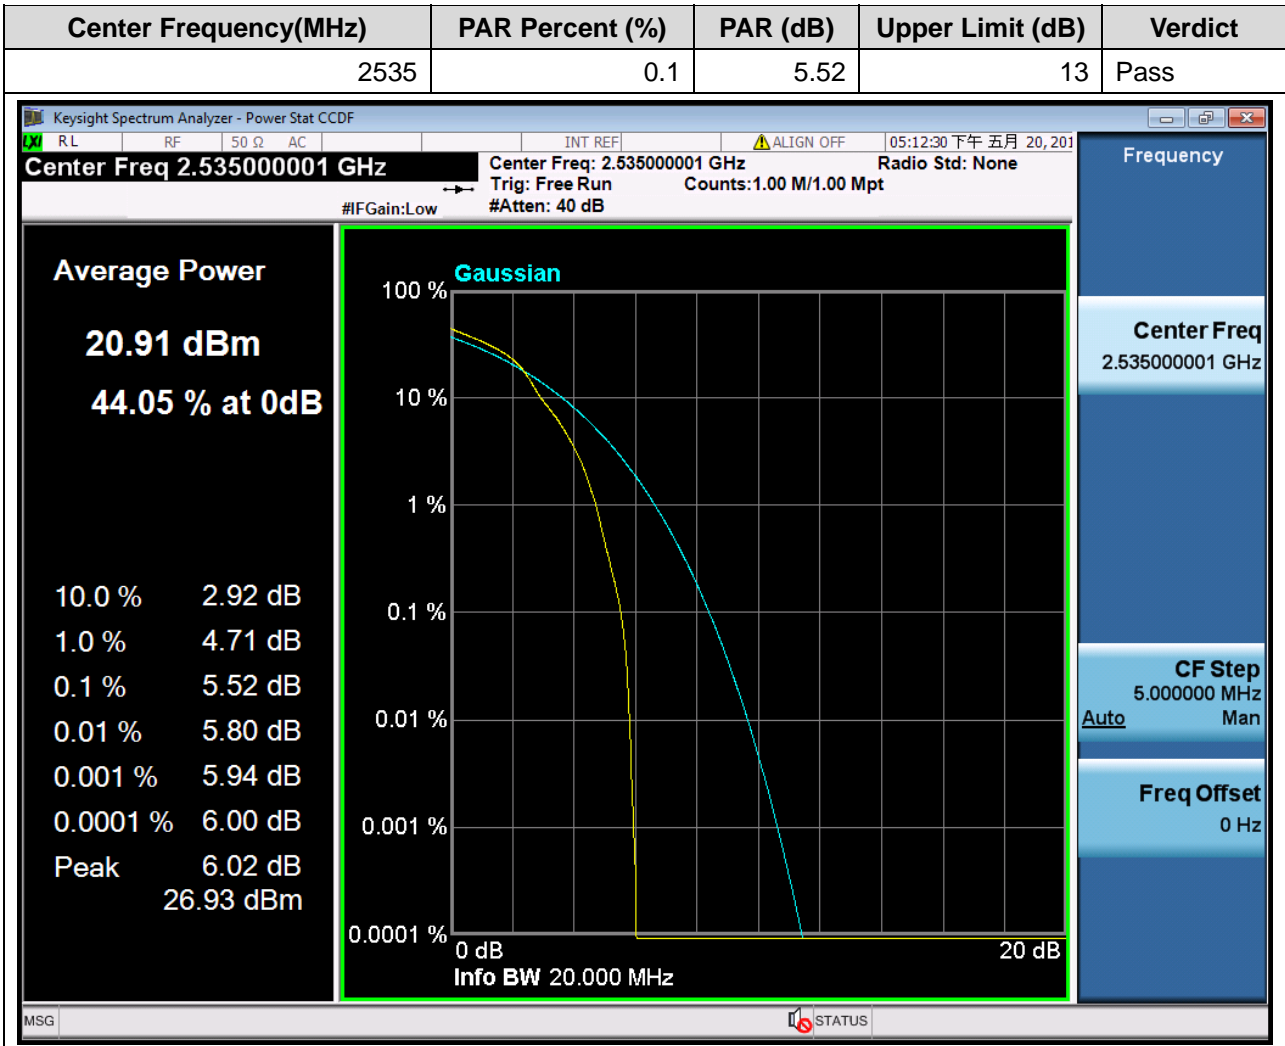

1.151. LTE Peak to Average Ratio(NTNV)(Subtest:151, Channel:21100, Bandwidth:20, Modulation:Q16, RB Number: 50, RB Position:HIGH)

1.152. LTE Peak to Average Ratio(NTNV)(Subtest:152, Channel:21100, Bandwidth:20, Modulation:Q16, RB Number: 1, RB Position:LOW)

1.153. LTE Peak to Average Ratio(NTNV)(Subtest:153, Channel:21100, Bandwidth:20, Modulation:Q16, RB Number: 1, RB Position:MID)

1.154. LTE Peak to Average Ratio(NTNV)(Subtest:154, Channel:21100, Bandwidth:20, Modulation:Q16, RB Number: 1, RB Position:HIGH)

1.155. LTE Peak to Average Ratio(NTNV)(Subtest:155, Channel:21350, Bandwidth:20, Modulation:QPSK, RB Number: 100, RB Position:LOW)

Center Frequency(MHz)	PAR Percent (%)	PAR (dB)	Upper Limit (dB)	Verdict
2560	0.1	5.38	13	Pass

1.156. LTE Peak to Average Ratio(NTNV)(Subtest:156, Channel:21350, Bandwidth:20, Modulation:QPSK, RB Number: 50, RB Position:LOW)

1.157. LTE Peak to Average Ratio(NTNV)(Subtest:157, Channel:21350, Bandwidth:20, Modulation:QPSK, RB Number: 50, RB Position:MID)