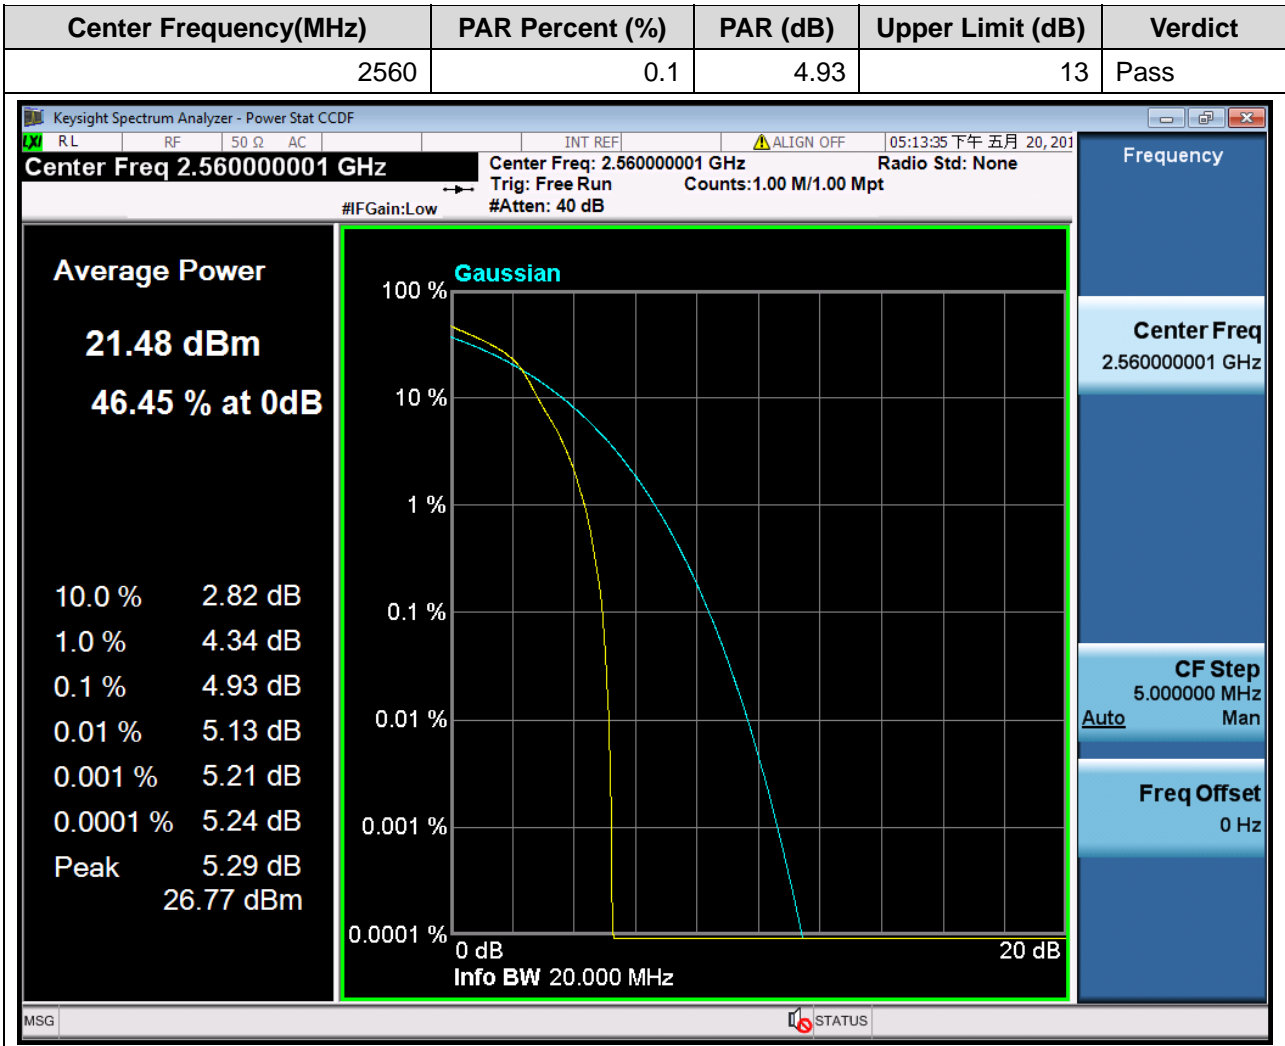

Center Frequency(MHz)	PAR Percent (%)	PAR (dB)	Upper Limit (dB)	Verdict
2560	0.1	3.71	13	Pass

1.162. LTE Peak to Average Ratio(NTNV)(Subtest:162, Channel:21350, Bandwidth:20, Modulation:Q16, RB Number: 100, RB Position:LOW)

1.163. LTE Peak to Average Ratio(NTNV)(Subtest:163, Channel:21350, Bandwidth:20, Modulation:Q16, RB Number: 50, RB Position:LOW)

1.164. LTE Peak to Average Ratio(NTNV)(Subtest:164, Channel:21350, Bandwidth:20, Modulation:Q16, RB Number: 50, RB Position:MID)

1.165. LTE Peak to Average Ratio(NTNV)(Subtest:165, Channel:21350, Bandwidth:20, Modulation:Q16, RB Number: 50, RB Position:HIGH)

1.166. LTE Peak to Average Ratio(NTNV)(Subtest:166, Channel:21350, Bandwidth:20, Modulation:Q16, RB Number: 1, RB Position:LOW)

1.167. LTE Peak to Average Ratio(NTNV)(Subtest:167, Channel:21350, Bandwidth:20, Modulation:Q16, RB Number: 1, RB Position:MID)

1.168. LTE Peak to Average Ratio(NTNV)(Subtest:168, Channel:21350, Bandwidth:20, Modulation:Q16, RB Number: 1, RB Position:HIGH)