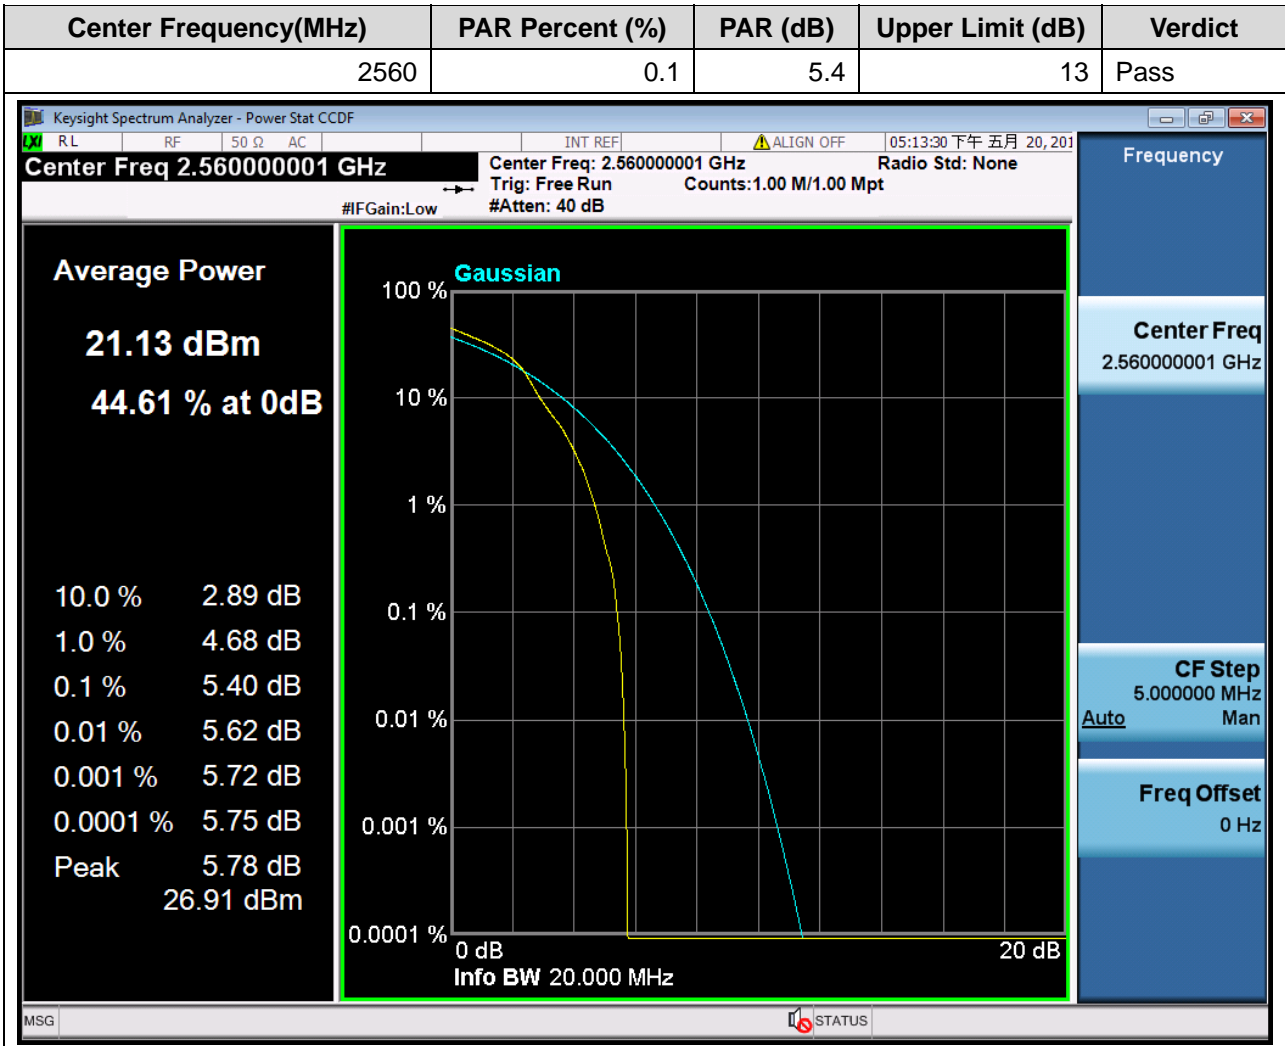

Center Frequency(MHz)	PAR Percent (%)	PAR (dB)	Upper Limit (dB)	Verdict
2560	0.1	3.71	13	Pass

1.162. LTE Peak to Average Ratio(NTNV)(Subtest:162, Channel:21350, Bandwidth:20, Modulation:Q16, RB Number: 100, RB Position:LOW)

1.163. LTE Peak to Average Ratio(NTNV)(Subtest:163, Channel:21350, Bandwidth:20, Modulation:Q16, RB Number: 50, RB Position:LOW)

1.164. LTE Peak to Average Ratio(NTNV)(Subtest:164, Channel:21350, Bandwidth:20, Modulation:Q16, RB Number: 50, RB Position:MID)

1.165. LTE Peak to Average Ratio(NTNV)(Subtest:165, Channel:21350, Bandwidth:20, Modulation:Q16, RB Number: 50, RB Position:HIGH)

1.166. LTE Peak to Average Ratio(NTNV)(Subtest:166, Channel:21350, Bandwidth:20, Modulation:Q16, RB Number: 1, RB Position:LOW)

1.167. LTE Peak to Average Ratio(NTNV)(Subtest:167, Channel:21350, Bandwidth:20, Modulation:Q16, RB Number: 1, RB Position:MID)

1.168. LTE Peak to Average Ratio(NTNV)(Subtest:168, Channel:21350, Bandwidth:20, Modulation:Q16, RB Number: 1, RB Position:HIGH)