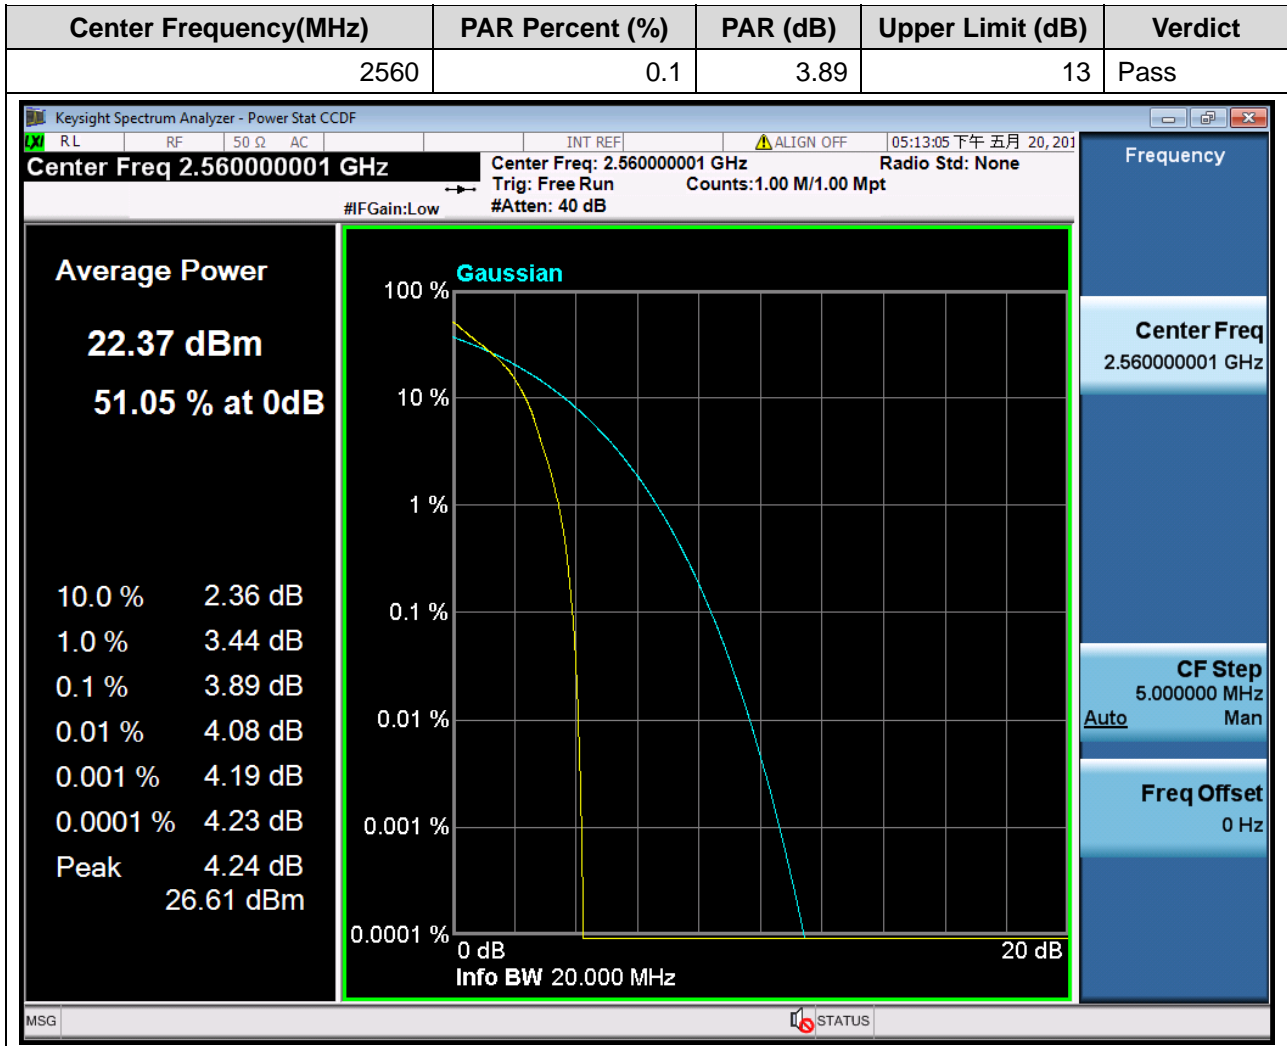

1.155. LTE Peak to Average Ratio(NTNV)(Subtest:155, Channel:21350, Bandwidth:20, Modulation:QPSK, RB Number: 100, RB Position:LOW)

Center Frequency(MHz)	PAR Percent (%)	PAR (dB)	Upper Limit (dB)	Verdict
2560	0.1	5.38	13	Pass

1.156. LTE Peak to Average Ratio(NTNV)(Subtest:156, Channel:21350, Bandwidth:20, Modulation:QPSK, RB Number: 50, RB Position:LOW)

1.157. LTE Peak to Average Ratio(NTNV)(Subtest:157, Channel:21350, Bandwidth:20, Modulation:QPSK, RB Number: 50, RB Position:MID)

1.158. LTE Peak to Average Ratio(NTNV)(Subtest:158, Channel:21350, Bandwidth:20, Modulation:QPSK, RB Number: 50, RB Position:HIGH)

1.159. LTE Peak to Average Ratio(NTNV)(Subtest:159, Channel:21350, Bandwidth:20, Modulation:QPSK, RB Number: 1, RB Position:LOW)

1.160. LTE Peak to Average Ratio(NTNV)(Subtest:160, Channel:21350, Bandwidth:20, Modulation:QPSK, RB Number: 1, RB Position:MID)

1.161. LTE Peak to Average Ratio(NTNV)(Subtest:161, Channel:21350, Bandwidth:20, Modulation:QPSK, RB Number: 1, RB Position:HIGH)