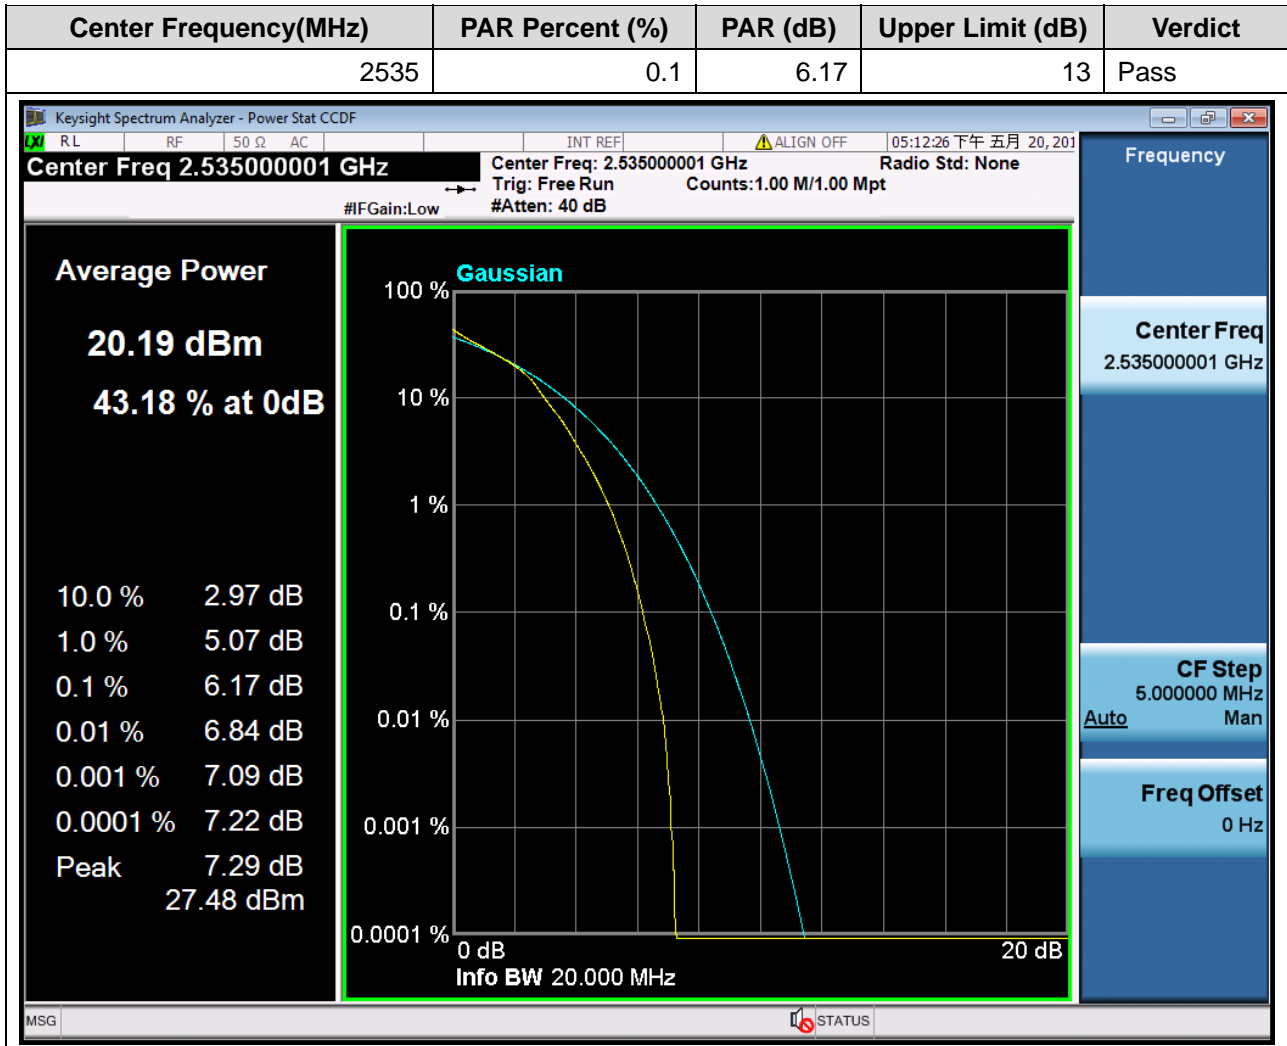

1.151. LTE Peak to Average Ratio(NTNV)(Subtest:151, Channel:21100, Bandwidth:20, Modulation:Q16, RB Number: 50, RB Position:HIGH)

1.152. LTE Peak to Average Ratio(NTNV)(Subtest:152, Channel:21100, Bandwidth:20, Modulation:Q16, RB Number: 1, RB Position:LOW)

1.153. LTE Peak to Average Ratio(NTNV)(Subtest:153, Channel:21100, Bandwidth:20, Modulation:Q16, RB Number: 1, RB Position:MID)

1.154. LTE Peak to Average Ratio(NTNV)(Subtest:154, Channel:21100, Bandwidth:20, Modulation:Q16, RB Number: 1, RB Position:HIGH)

1.155. LTE Peak to Average Ratio(NTNV)(Subtest:155, Channel:21350, Bandwidth:20, Modulation:QPSK, RB Number: 100, RB Position:LOW)

Center Frequency(MHz)	PAR Percent (%)	PAR (dB)	Upper Limit (dB)	Verdict
2560	0.1	5.38	13	Pass

1.156. LTE Peak to Average Ratio(NTNV)(Subtest:156, Channel:21350, Bandwidth:20, Modulation:QPSK, RB Number: 50, RB Position:LOW)

1.157. LTE Peak to Average Ratio(NTNV)(Subtest:157, Channel:21350, Bandwidth:20, Modulation:QPSK, RB Number: 50, RB Position:MID)