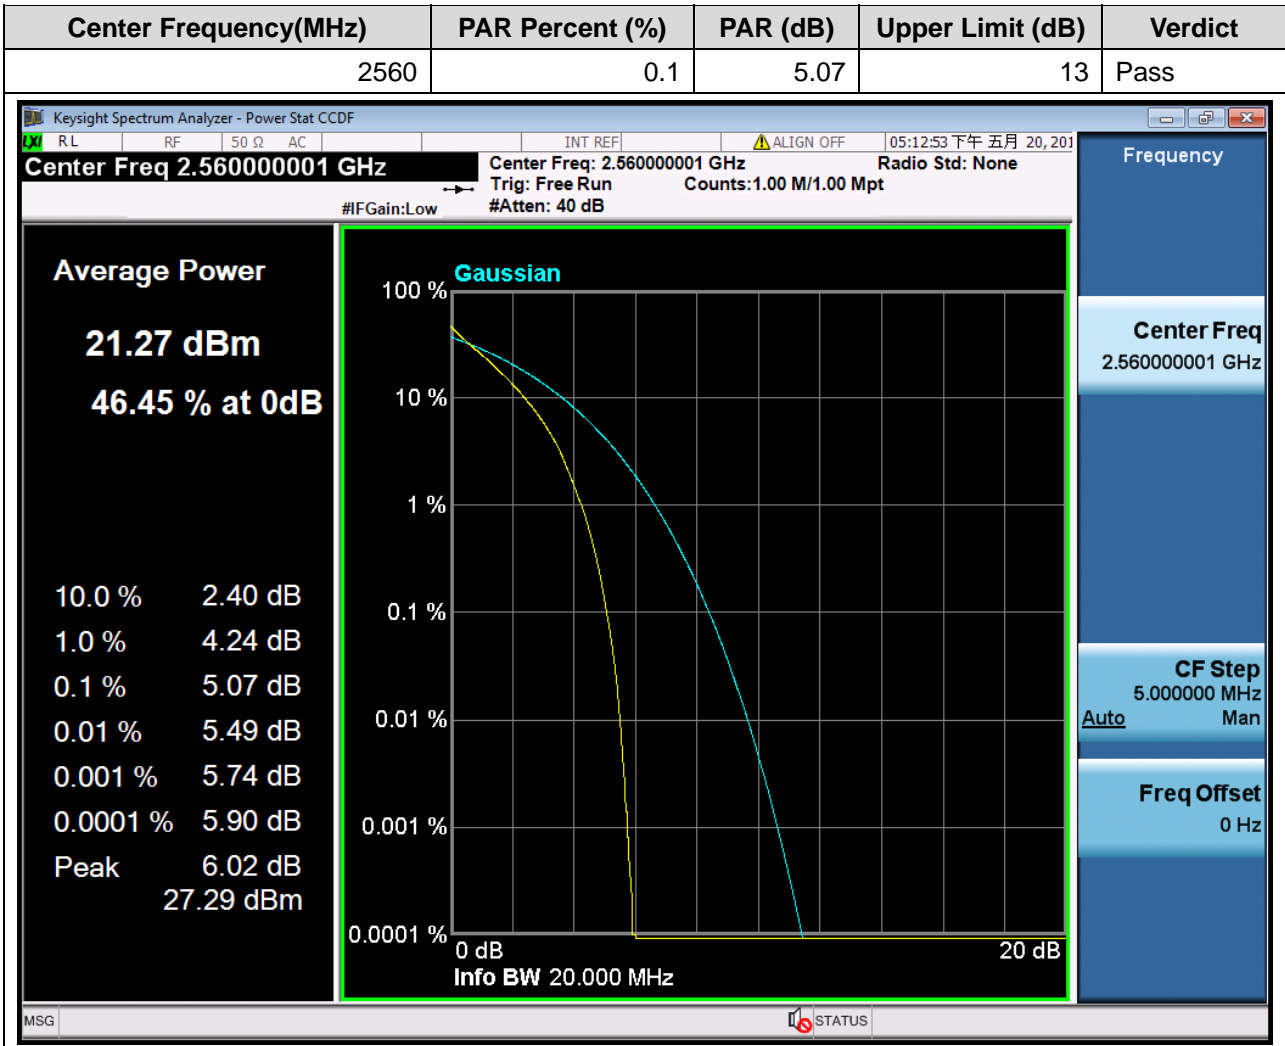

1.153. LTE Peak to Average Ratio(NTNV)(Subtest:153, Channel:21100, Bandwidth:20, Modulation:Q16, RB Number: 1, RB Position:MID)

1.154. LTE Peak to Average Ratio(NTNV)(Subtest:154, Channel:21100, Bandwidth:20, Modulation:Q16, RB Number: 1, RB Position:HIGH)

1.155. LTE Peak to Average Ratio(NTNV)(Subtest:155, Channel:21350, Bandwidth:20, Modulation:QPSK, RB Number: 100, RB Position:LOW)

Center Frequency(MHz)	PAR Percent (%)	PAR (dB)	Upper Limit (dB)	Verdict
2560	0.1	5.38	13	Pass

1.156. LTE Peak to Average Ratio(NTNV)(Subtest:156, Channel:21350, Bandwidth:20, Modulation:QPSK, RB Number: 50, RB Position:LOW)

1.157. LTE Peak to Average Ratio(NTNV)(Subtest:157, Channel:21350, Bandwidth:20, Modulation:QPSK, RB Number: 50, RB Position:MID)

1.158. LTE Peak to Average Ratio(NTNV)(Subtest:158, Channel:21350, Bandwidth:20, Modulation:QPSK, RB Number: 50, RB Position:HIGH)

1.159. LTE Peak to Average Ratio(NTNV)(Subtest:159, Channel:21350, Bandwidth:20, Modulation:QPSK, RB Number: 1, RB Position:LOW)