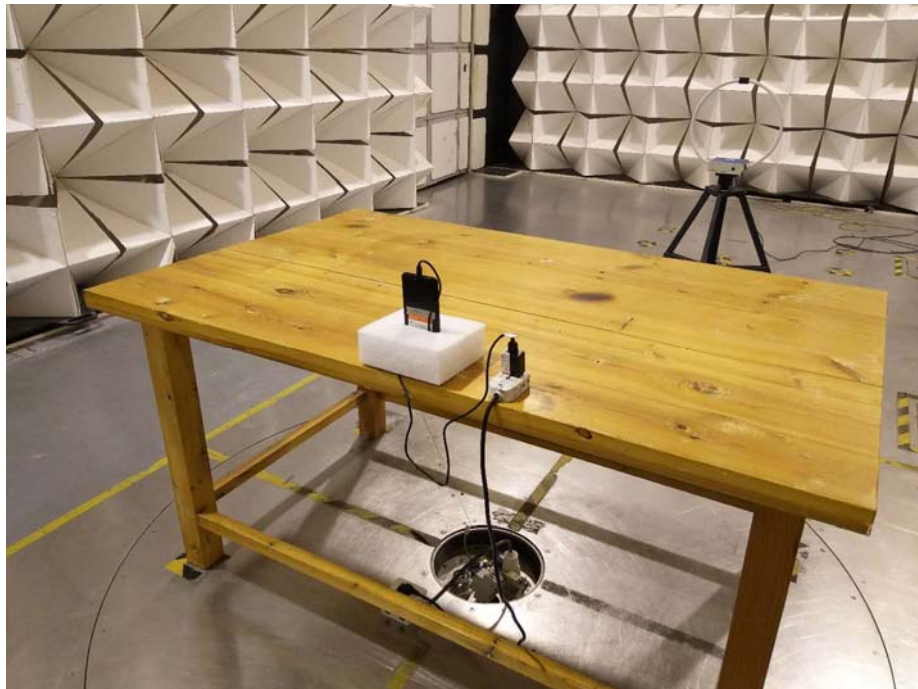

Photographs –Constructional Details

WIFI/BT/BLE Setup photo Model EVM4G3 FCC ID: 2ATQQ-EVM4G3

Photograph – Conducted Emission Test Setup

Test Site 1#

Photograph - Spurious Emissions Radiated Test Setup

Below 30MHz Test Site 2#