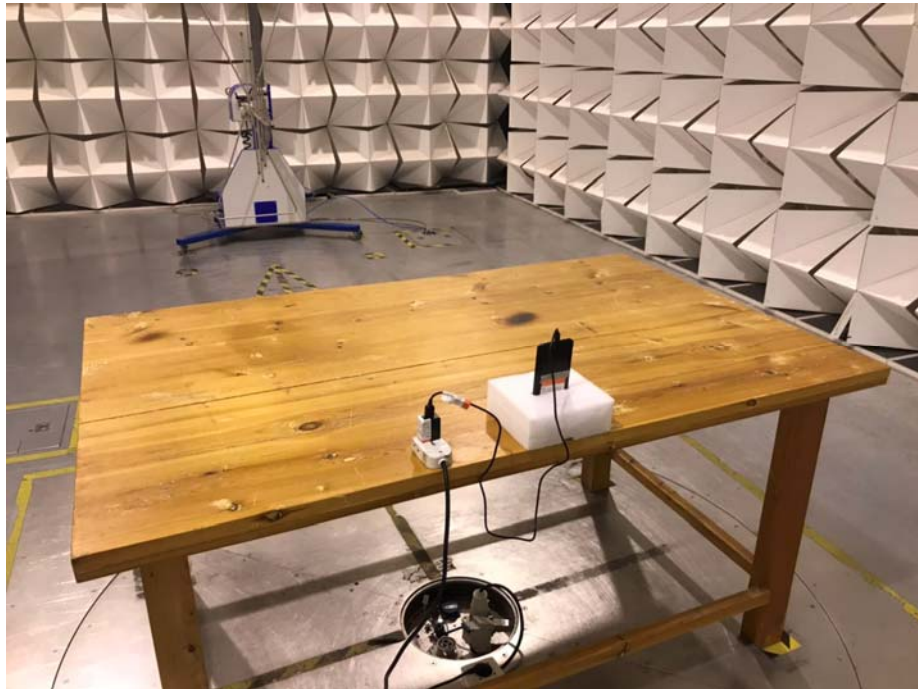

Photographs –Constructional Details

WIFI/BT/BLE Setup photo Model EVM4G3 FCC ID: 2ATQQ-EVM4G3

Photograph – Conducted Emission Test Setup

Test Site 1#

Photograph - Spurious Emissions Radiated Test Setup

Below 30MHz Test Site 2#

Appendix-EVM4G3-Photos

For 30MHz-1000MHz Test Site 2#

For Above 1GHz Test Site 1#