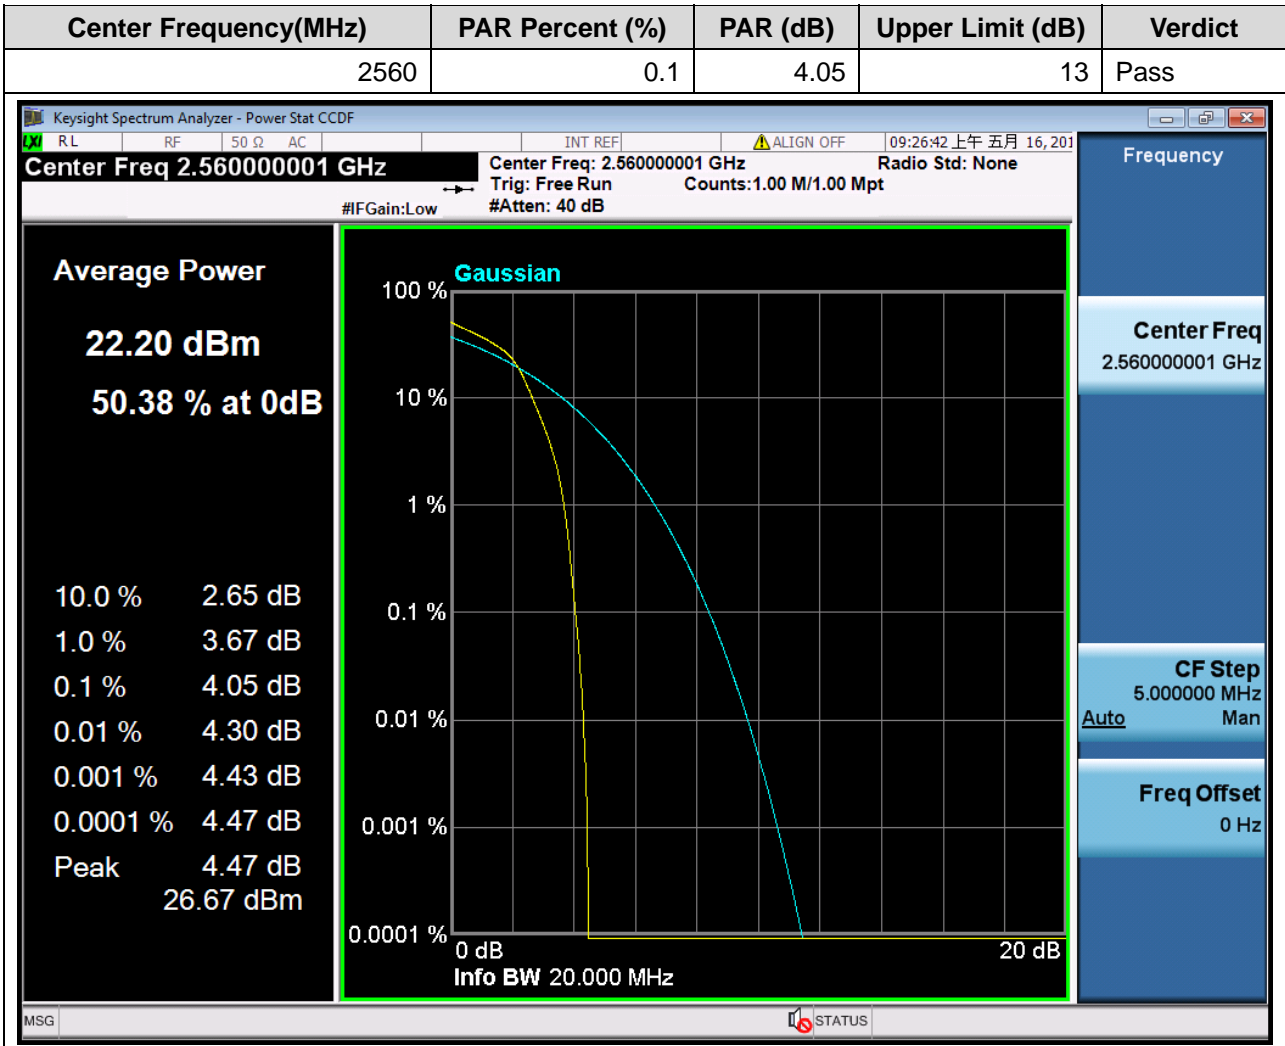

1.166. LTE Peak to Average Ratio(NTNV)(Subtest:166, Channel:21350, Bandwidth:20, Modulation:Q16, RB Number: 1, RB Position:LOW)

1.167. LTE Peak to Average Ratio(NTNV)(Subtest:167, Channel:21350, Bandwidth:20, Modulation:Q16, RB Number: 1, RB Position:MID)

1.168. LTE Peak to Average Ratio(NTNV)(Subtest:168, Channel:21350, Bandwidth:20, Modulation:Q16, RB Number: 1, RB Position:HIGH)

END