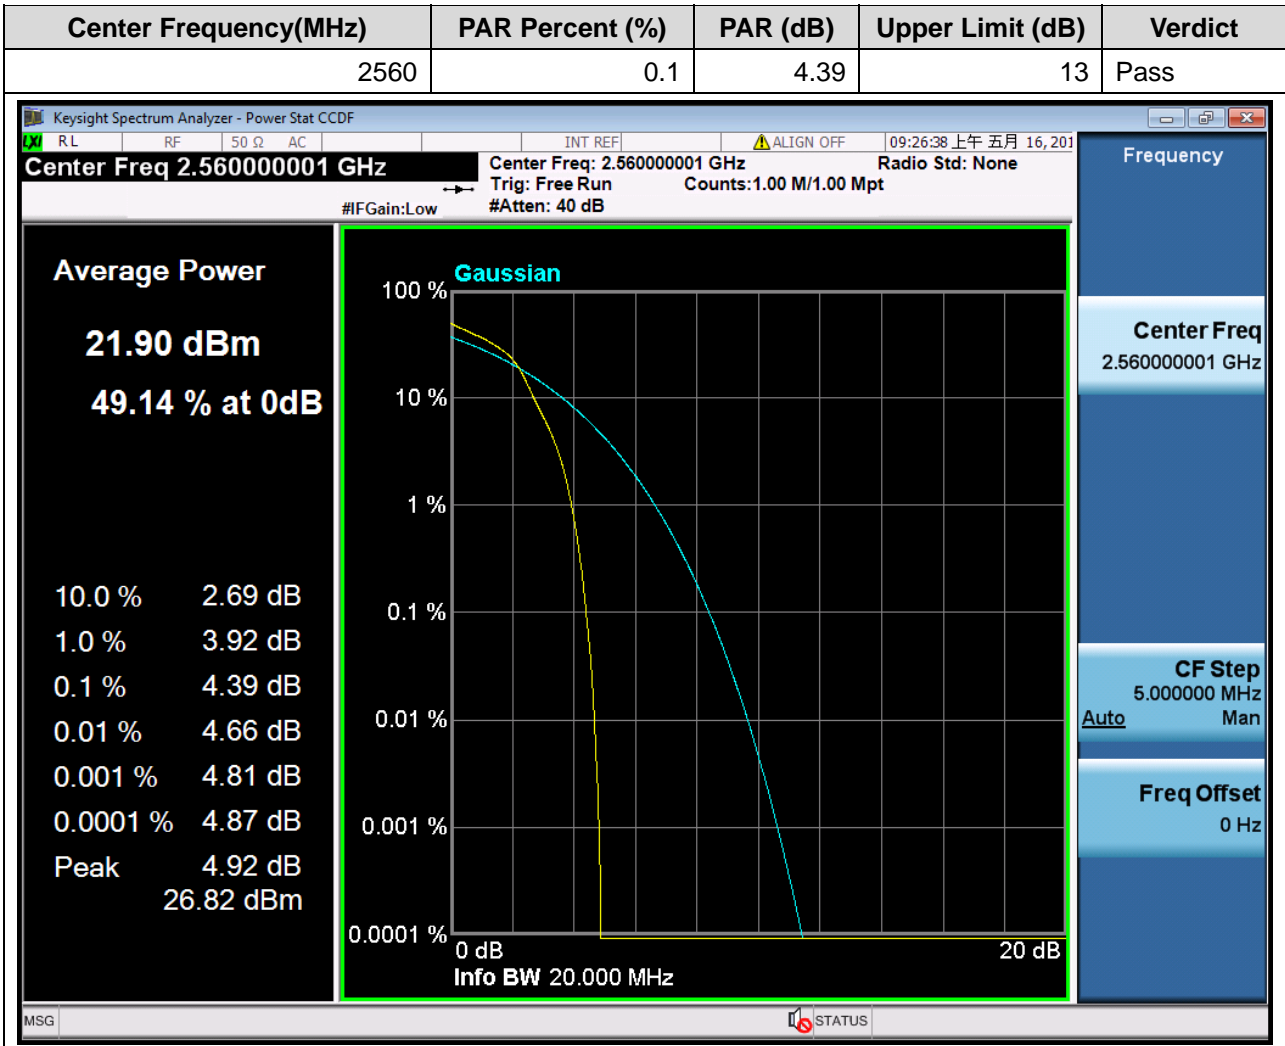

1.166. LTE Peak to Average Ratio(NTNV)(Subtest:166, Channel:21350, Bandwidth:20, Modulation:Q16, RB Number: 1, RB Position:LOW)

1.167. LTE Peak to Average Ratio(NTNV)(Subtest:167, Channel:21350, Bandwidth:20, Modulation:Q16, RB Number: 1, RB Position:MID)

1.168. LTE Peak to Average Ratio(NTNV)(Subtest:168, Channel:21350, Bandwidth:20, Modulation:Q16, RB Number: 1, RB Position:HIGH)

END