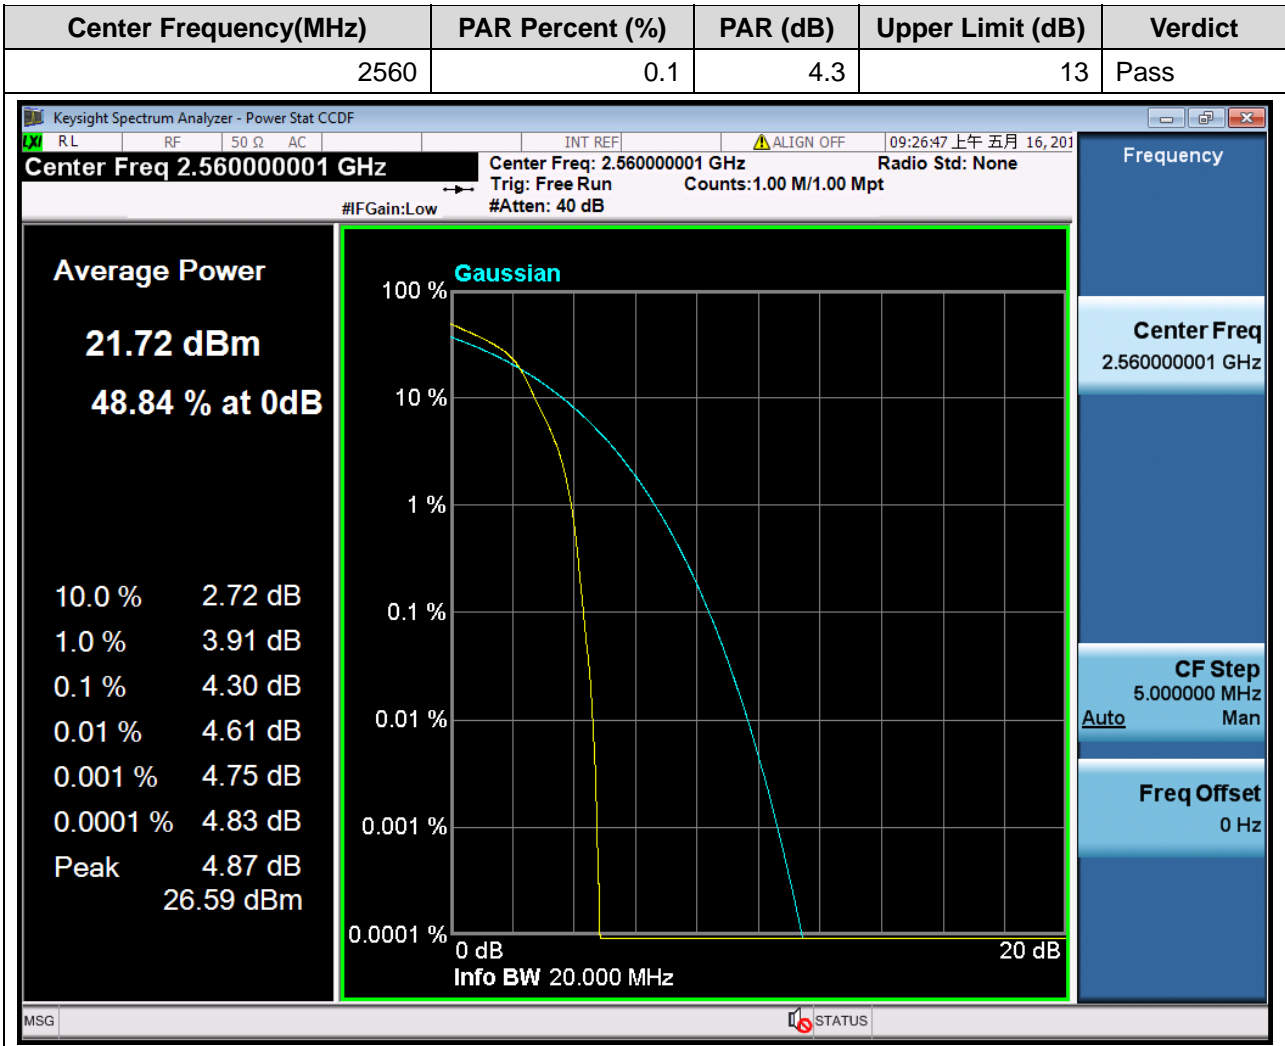

1.166. LTE Peak to Average Ratio(NTNV)(Subtest:166, Channel:21350, Bandwidth:20, Modulation:Q16, RB Number: 1, RB Position:LOW)

1.167. LTE Peak to Average Ratio(NTNV)(Subtest:167, Channel:21350, Bandwidth:20, Modulation:Q16, RB Number: 1, RB Position:MID)

1.168. LTE Peak to Average Ratio(NTNV)(Subtest:168, Channel:21350, Bandwidth:20, Modulation:Q16, RB Number: 1, RB Position:HIGH)

END