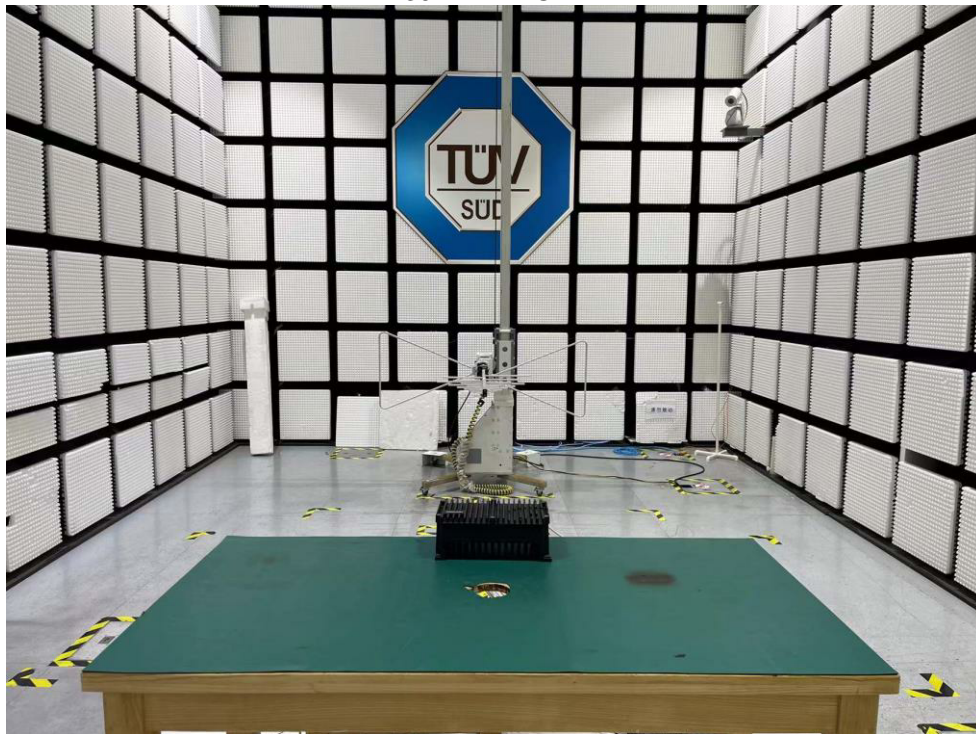

PHOTOGRAPHS OF TEST SET UP

Field Strength and Harmonics Test Setup

Radiated Emission Setup

30MHz ~ 1GHz

Above 1GHz

Conducted Emission Test Setup