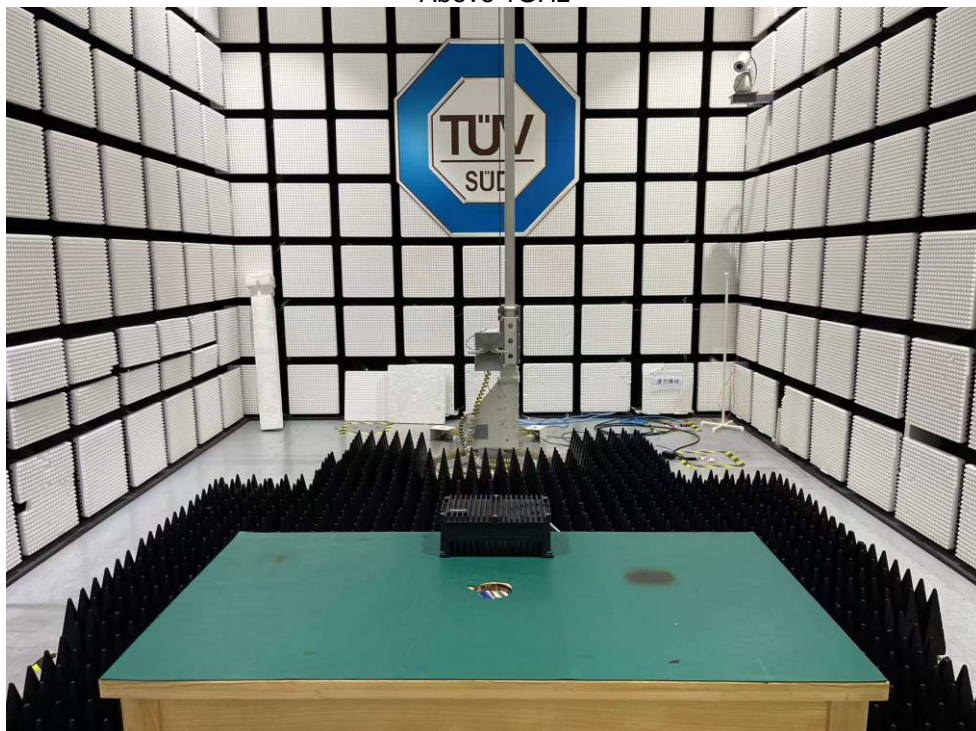

PHOTOGRAPHS OF TEST SET UP

Field Strength and Harmonics Test Setup

Radiated Emission Setup

30MHz ~ 1GHz

Above 1GHz

Conducted Emission Test Setup