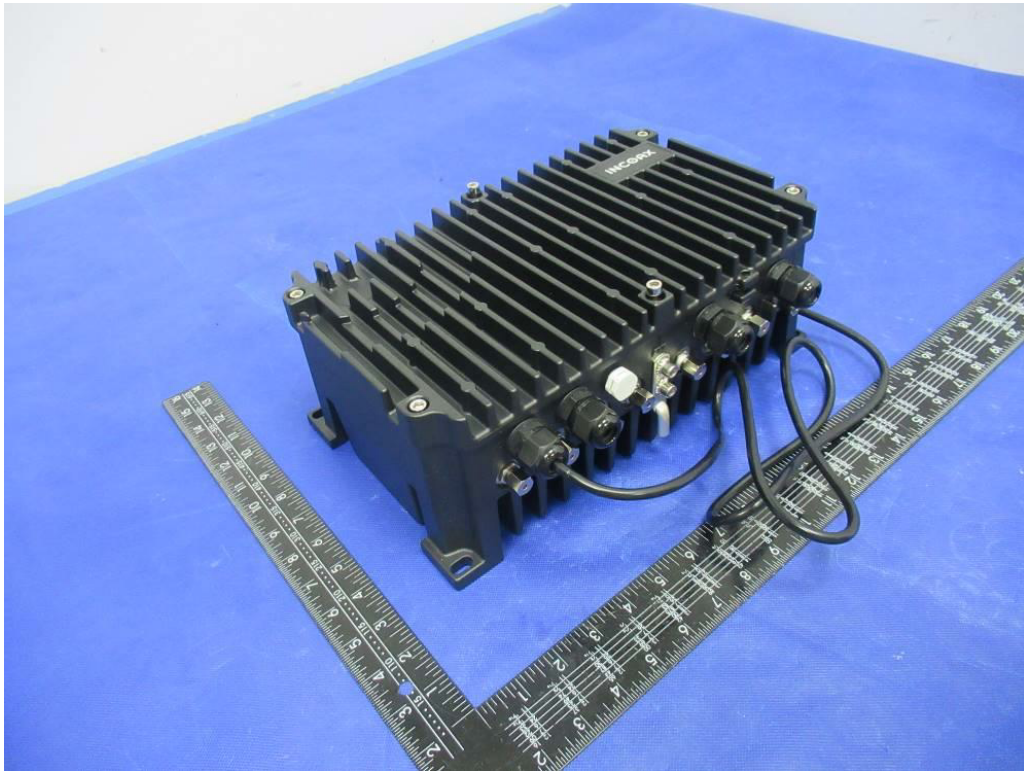

China

Page 1 of 2

External Photos Documentation

Manufacturer: Incoax Networks AB
Product: DPU
FCC ID: 2ATQM1000-0577

Model: InCoax D2508 RPF ER US

China

Page 2 of 2

External Photos Documentation

Manufacturer: Incoax Networks AB

Product: DPU

FCC ID: 2ATQM1000-0577