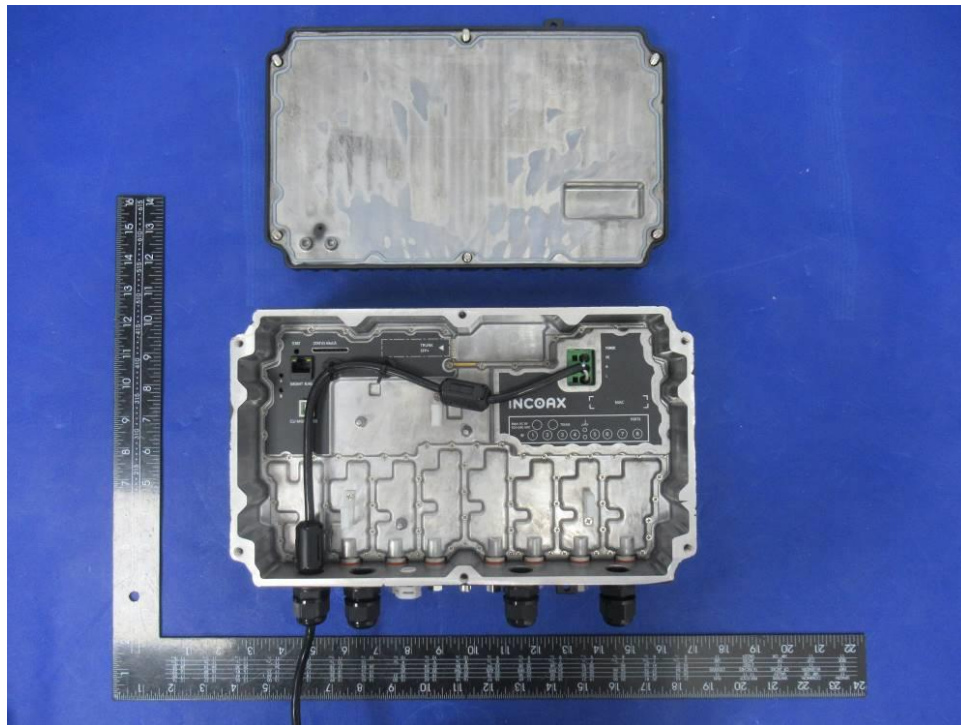

# Internal Photos Documentation

Manufacturer: Incoax Networks AB  
Product: DPU  
FCC ID: 2ATQM1000-0577

Page 1 of 3

Model: InCoax D2508 RPF ER US

China

# Internal Photos Documentation

Manufacturer: Incoax Networks AB  
Product: DPU  
FCC ID: 2ATQM1000-0577

Page 2 of 3

China