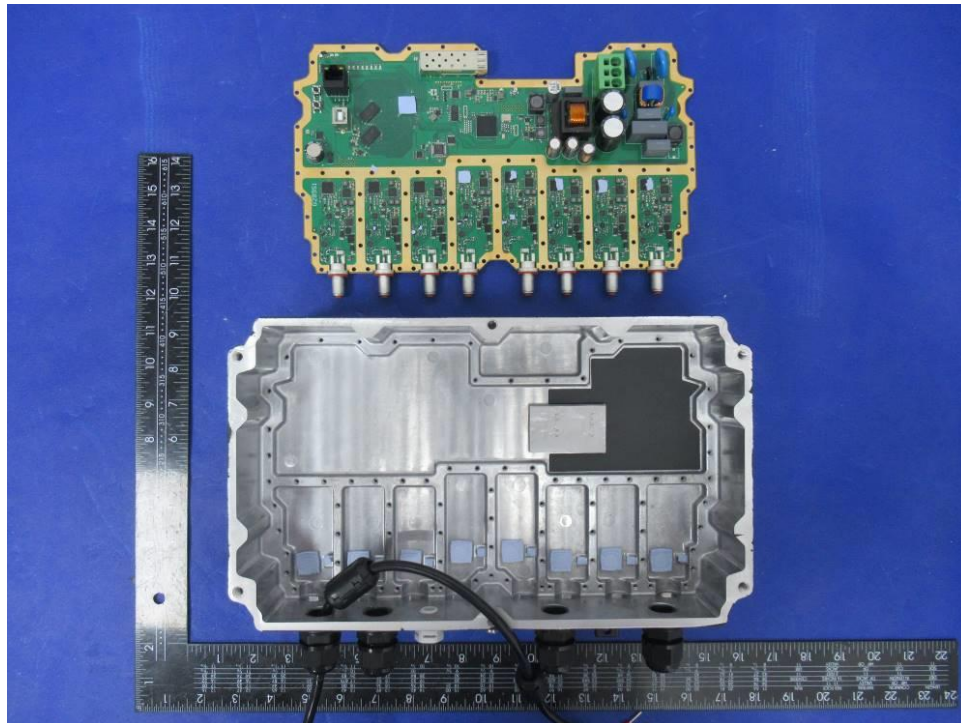

# Internal Photos Documentation

Manufacturer: Incoax Networks AB  
Product: DPU  
FCC ID: 2ATQM1000-0577

Page 1 of 3

Model: InCoax D2508 RPF ER US

China

# Internal Photos Documentation

Manufacturer: Incoax Networks AB  
Product: DPU  
FCC ID: 2ATQM1000-0577

Page 2 of 3

China