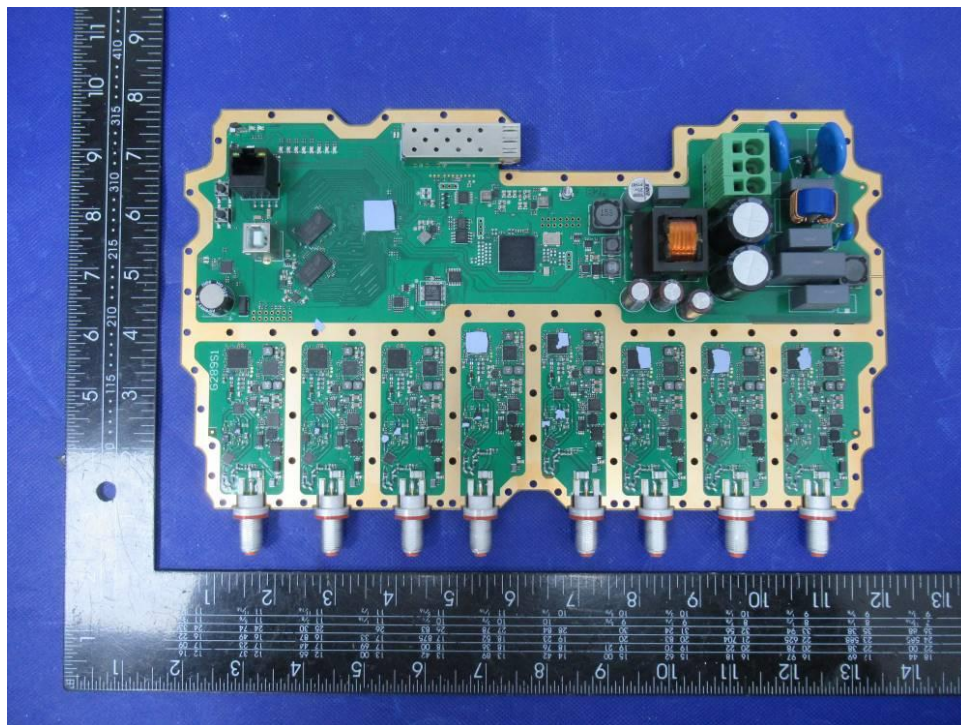

# Internal Photos Documentation

Manufacturer: Incoax Networks AB  
Product: DPU  
FCC ID: 2ATQM1000-0577

Page 1 of 3

Model: InCoax D2508 RPF ER US

China

# Internal Photos Documentation

Manufacturer: Incoax Networks AB  
Product: DPU  
FCC ID: 2ATQM1000-0577

Page 2 of 3

China