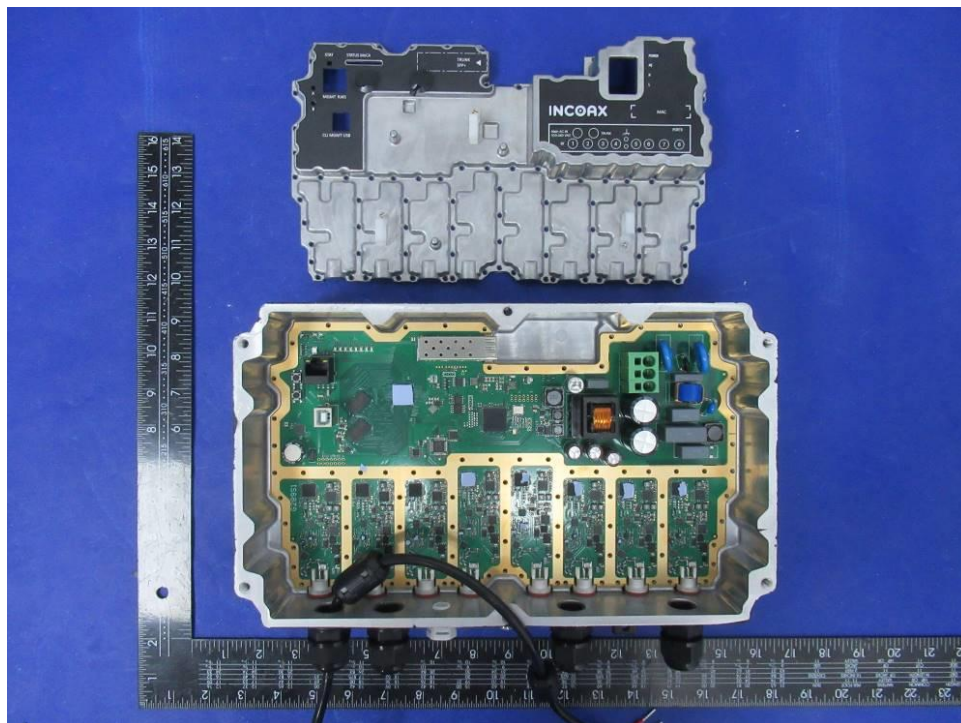

# Internal Photos Documentation

Manufacturer: Incoax Networks AB  
Product: DPU  
FCC ID: 2ATQM1000-0577

Page 1 of 3

Model: InCoax D2508 RPF ER US

China

# Internal Photos Documentation

Manufacturer: Incoax Networks AB  
Product: DPU  
FCC ID: 2ATQM1000-0577

Page 2 of 3

China