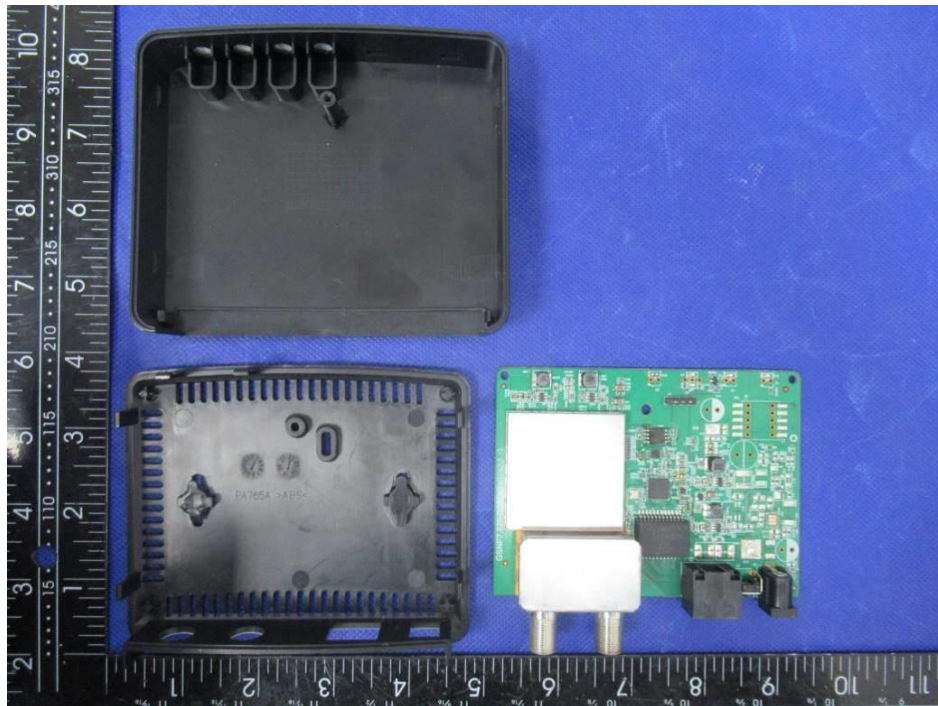

# Internal Photos Documentation

Manufacturer: Incoax Networks AB  
Product: Access Modem  
FCC ID: 2ATQM1000-0571

Page 1 of 5

Model: InCoax Access A2512 AD ER

China

# Internal Photos Documentation

Manufacturer: Incoax Networks AB  
Product: Access Modem  
FCC ID: 2ATQM1000-0571

Page 2 of 5

China