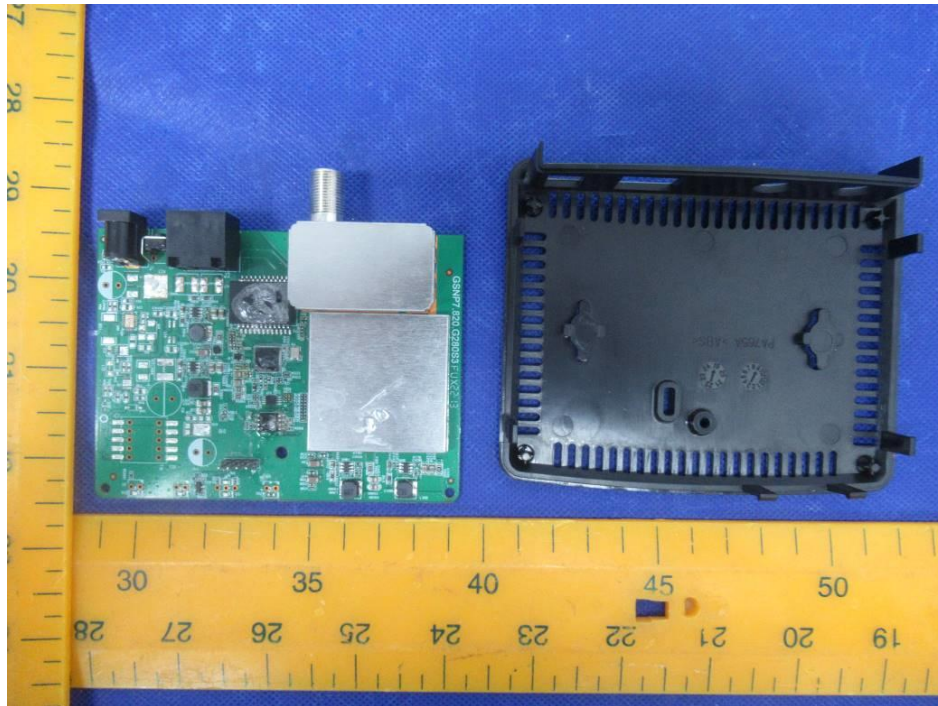

# Internal Photos Documentation

Manufacturer: Incoax Networks AB  
Product: Access Modem  
FCC ID: 2ATQM1000-0571

Page 3 of 5

Model: InCoax Access A2512 RPF AD ER

China

# Internal Photos Documentation

Manufacturer: Incoax Networks AB  
Product: Access Modem  
FCC ID: 2ATQM1000-0571

Page 4 of 5

China

# Internal Photos Documentation

Manufacturer: Incoax Networks AB  
Product: Access Modem  
FCC ID: 2ATQM1000-0571

Page 5 of 5

Model: InCoax Access A2511 AD ER

Model: InCoax Access A2511 RPF AD ER