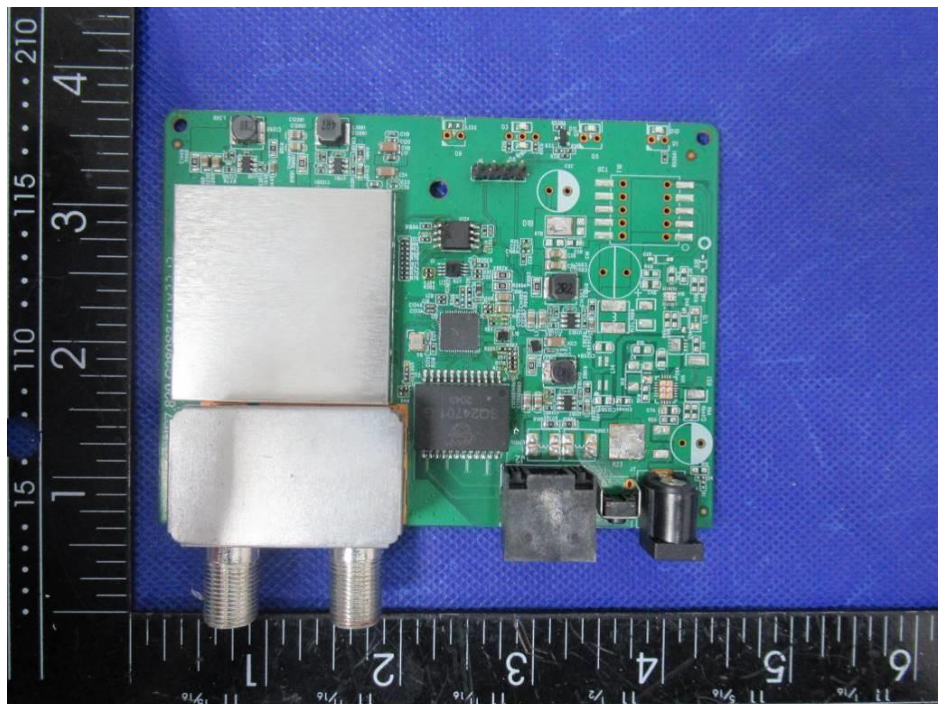

# Internal Photos Documentation

Manufacturer: Incoax Networks AB  
Product: Access Modem  
FCC ID: 2ATQM1000-0571

Page 1 of 5

Model: InCoax Access A2512 AD ER

China

# Internal Photos Documentation

Manufacturer: Incoax Networks AB  
Product: Access Modem  
FCC ID: 2ATQM1000-0571

Page 2 of 5

China