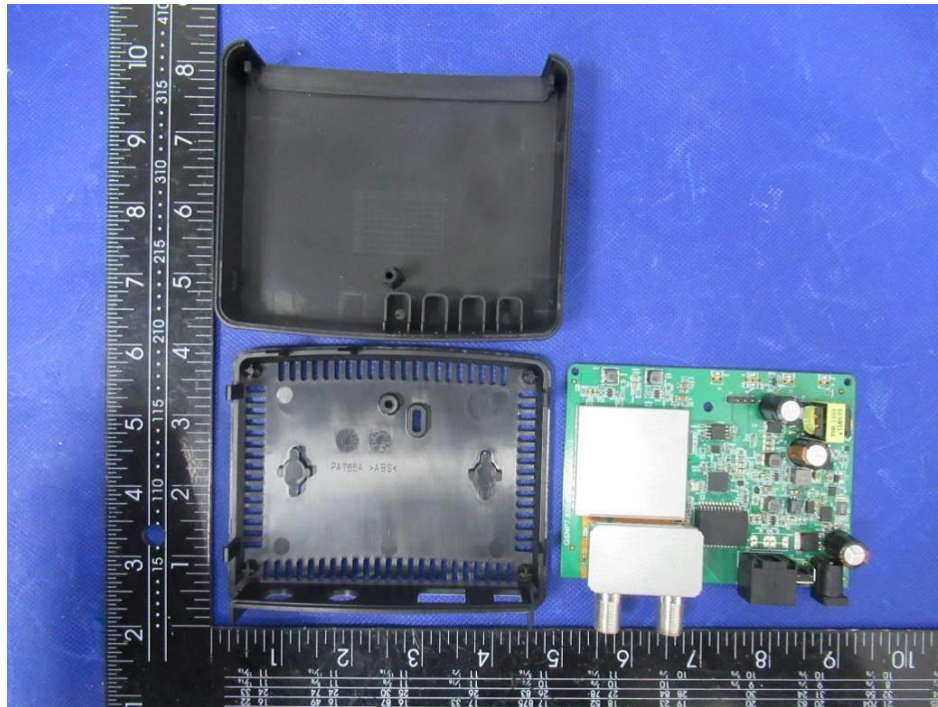

# Internal Photos Documentation

Manufacturer: Incoax Networks AB  
Product: Access Modem  
FCC ID: 2ATQM1000-0571

Page 1 of 5

Model: InCoax Access A2512 AD ER

China

# Internal Photos Documentation

Manufacturer: Incoax Networks AB  
Product: Access Modem  
FCC ID: 2ATQM1000-0571

Page 2 of 5

China

# Internal Photos Documentation

Manufacturer: Incoax Networks AB  
Product: Access Modem  
FCC ID: 2ATQM1000-0571

Page 3 of 5

Model: InCoax Access A2512 RPF AD ER

China