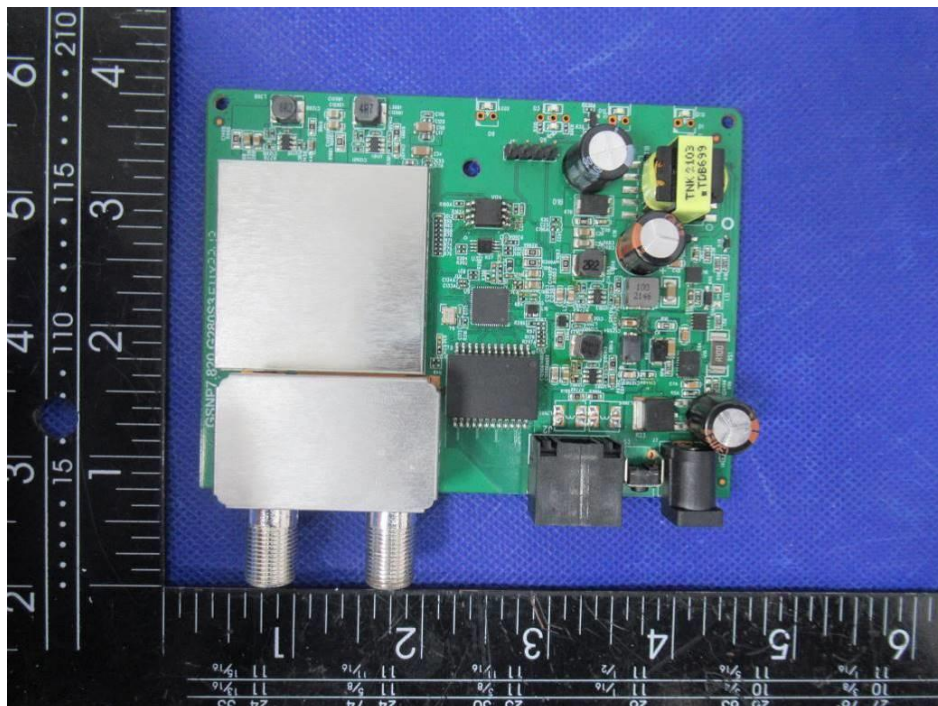

# Internal Photos Documentation

Manufacturer: Incoax Networks AB  
Product: Access Modem  
FCC ID: 2ATQM1000-0571

Page 1 of 5

Model: InCoax Access A2512 AD ER

China

# Internal Photos Documentation

Manufacturer: Incoax Networks AB  
Product: Access Modem  
FCC ID: 2ATQM1000-0571

Page 2 of 5

China

# Internal Photos Documentation

Manufacturer: Incoax Networks AB  
Product: Access Modem  
FCC ID: 2ATQM1000-0571

Page 3 of 5

Model: InCoax Access A2512 RPF AD ER

China