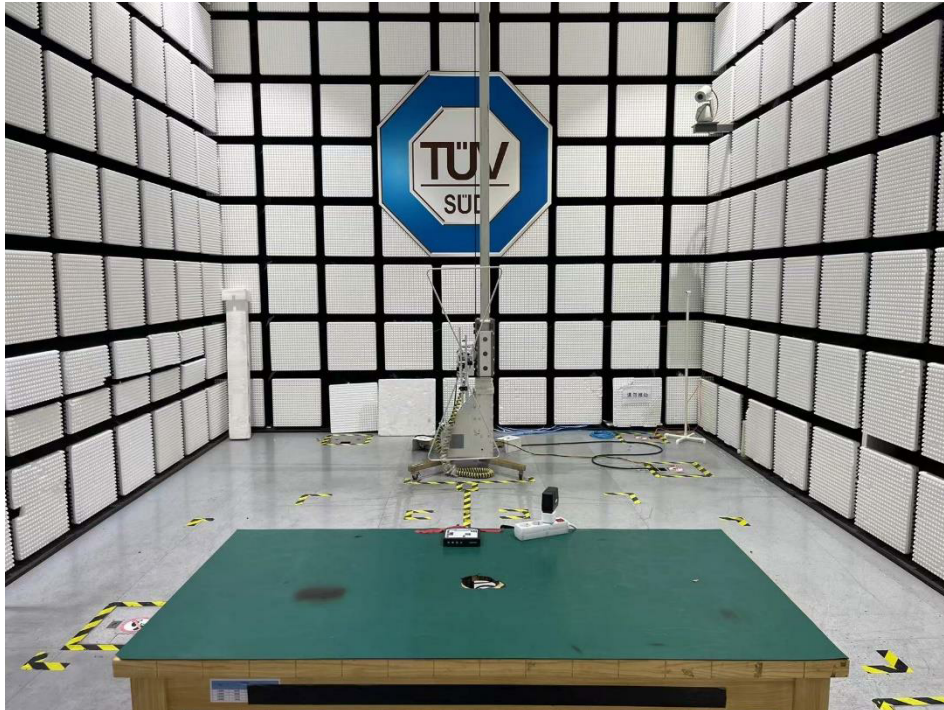

PHOTOGRAPHS OF TEST SET UP

Radiated Emission Setup

30MHz ~ 1GHz

Conducted Emission Test Setup