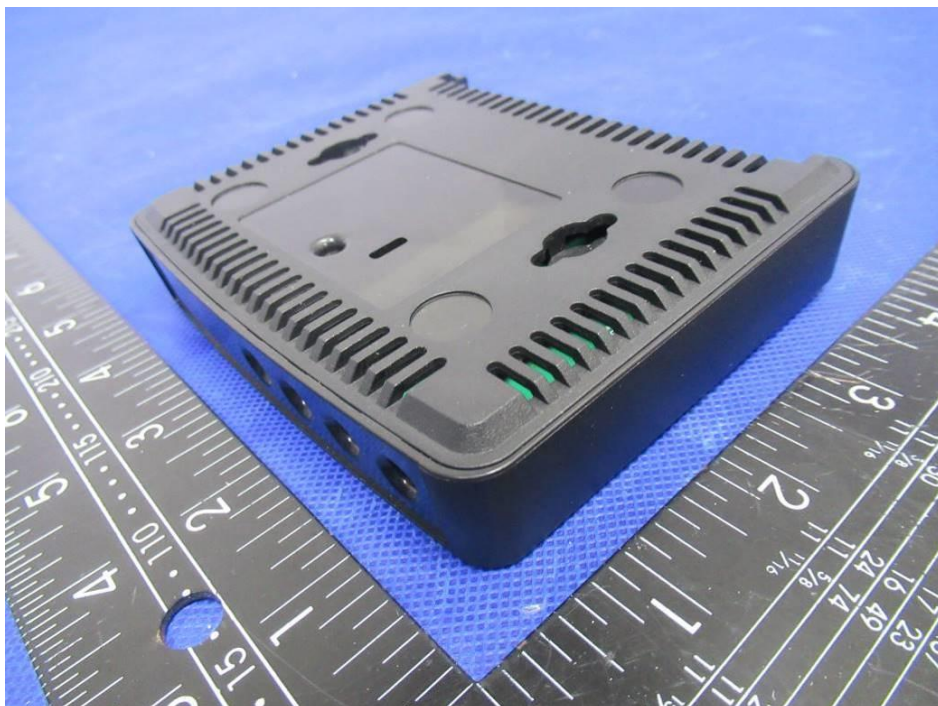

# External Photos Documentation

Manufacturer: Incoax Networks AB  
Product: Access Modem  
FCC ID: 2ATQM1000-0571

China

Page 3 of 10

# External Photos Documentation

Manufacturer: Incoax Networks AB  
Product: Access Modem  
FCC ID: 2ATQM1000-0571

China

# External Photos Documentation

Manufacturer: Incoax Networks AB  
Product: Access Modem  
FCC ID: 2ATQM1000-0571

Model: InCoax Access A2512 RPF AD ER

China