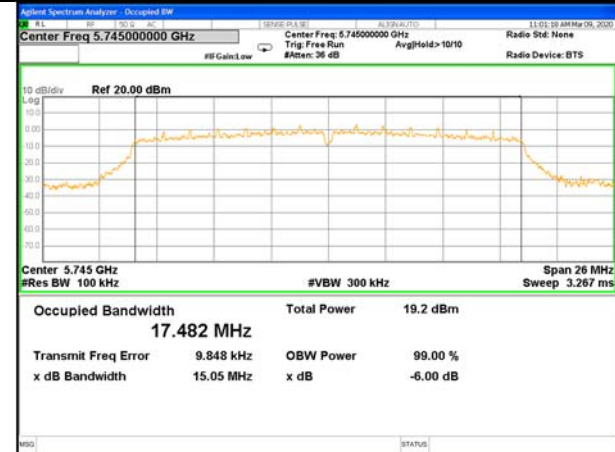

WLAN_Band-4

WLAN_Band-4

W58_11n40_Lower_6BW

W58_11n40_Higher_6BW

W58_11ac20_Lower_6BW

W58_11ac20_Middle_6BW

W58_11ac20_Higher_6BW

W58_11ac40_Lower_6BW

WLAN_Band-4

WLAN_Band-4

W58_11ac40_Higher_6BW

W58_11ac80_-6_Bandwidth_5775M