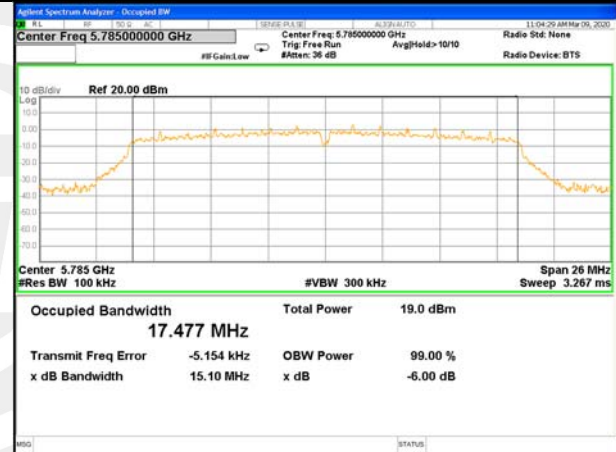

WLAN_Band-4

WLAN_Band-4

W58_11n40_Lower_6BW

W58_11n40_Higher_6BW

W58_11ac20_Lower_6BW

W58_11ac20_Middle_6BW

W58_11ac20_Higher_6BW

W58_11ac40_Lower_6BW

WLAN_Band-4

WLAN_Band-4

W58_11ac40_Higher_6BW

W58_11ac80_-6_Bandwidth_5775M