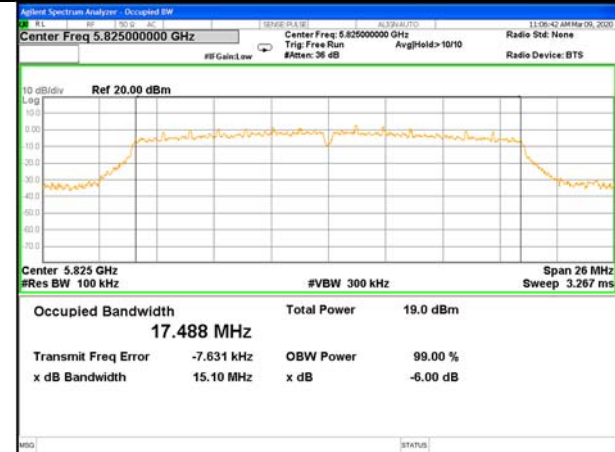

WLAN_Band-4

WLAN_Band-4

W58_11n40_Lower_6BW

W58_11n40_Higher_6BW

W58_11ac20_Lower_6BW

W58_11ac20_Middle_6BW

W58_11ac20_Higher_6BW

W58_11ac40_Lower_6BW

WLAN_Band-4

WLAN_Band-4

W58_11ac40_Higher_6BW

W58_11ac80_-6_Bandwidth_5775M