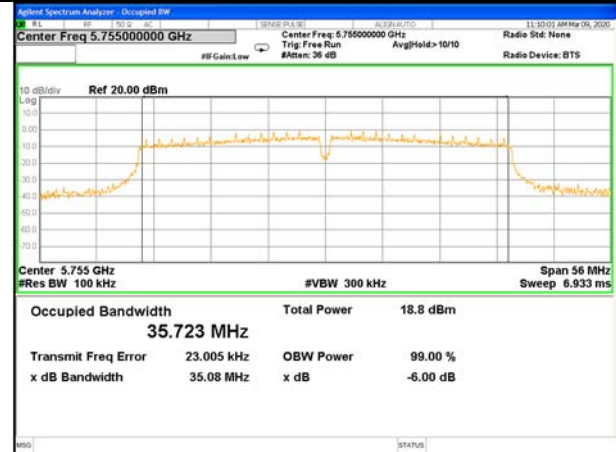

WLAN_Band-4

WLAN_Band-4

W58_11n40_Lower_6BW

W58_11n40_Higher_6BW

W58_11ac20_Lower_6BW

W58_11ac20_Middle_6BW

W58_11ac20_Higher_6BW

W58_11ac40_Lower_6BW

WLAN_Band-4

WLAN_Band-4

W58_11ac40_Higher_6BW

W58_11ac80_-6_Bandwidth_5775M