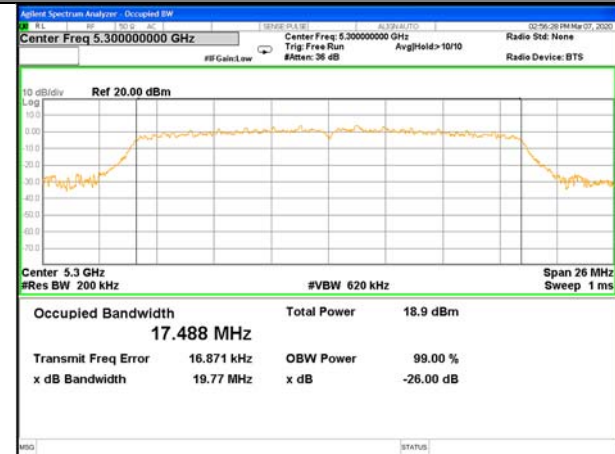

W53_11n20_Middle_26BW and 99%