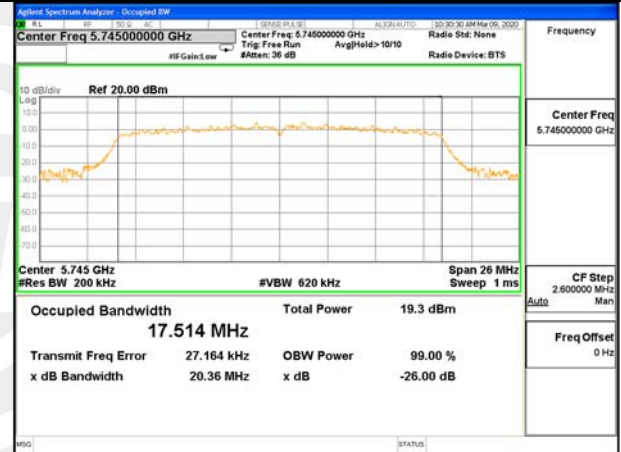

WLAN_Band-4

WLAN_Band-4

W58_11a20_Lower_26BW and 99%

W58_11a20_Middle_26BW and 99%

W58_11a20_Higher_26BW and 99%

W58_11n20_Lower_26BW and 99%

W58_11n20_Middle_26BW and 99%

W58_11n20_Higher_26BW and 99%

WLAN_Band-4

WLAN_Band-4

W58_11n40_Lower_26BW and 99%

W58_11n40_Higher_26BW and 99%

W58_11ac20_Lower_26BW and 99%

W58_11ac20_Middle_26BW and 99%

W58_11ac20_Higher_26BW and 99%

W58_11ac40_Lower_26BW and 99%