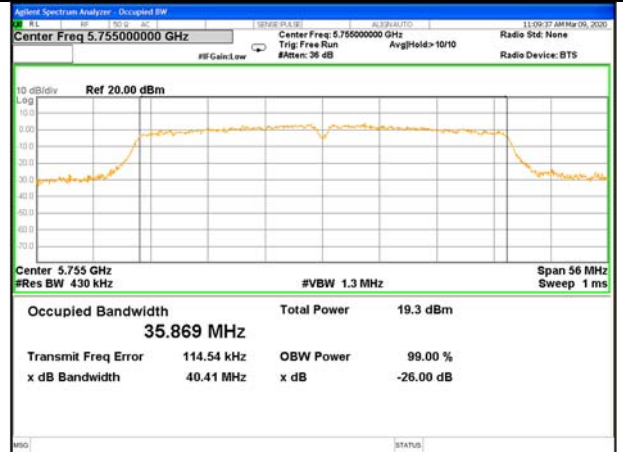

WLAN_Band-4

WLAN_Band-4

W58_11n40_Lower_26BW and 99%

W58_11n40_Higher_26BW and 99%

W58_11ac20_Lower_26BW and 99%

W58_11ac20_Middle_26BW and 99%

W58_11ac20_Higher_26BW and 99%

W58_11ac40_Lower_26BW and 99%

WLAN_Band-4

WLAN_Band-4

W58_11ac40_Higher_26BW and 99%

W58_11ac80_26BW_99%_Bandwidth_5775M