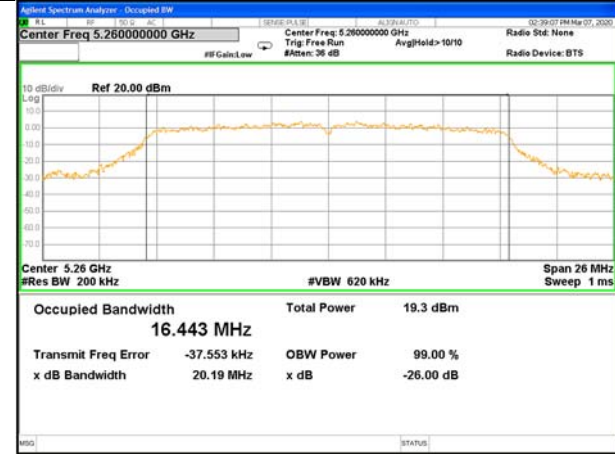

WLAN_Band-1

WLAN_Band-1

W52_11ac40_Higher_26BW and 99%

W52_11ac80_CH42(5210MHz)_26BW and 99%

WLAN_Band-2

WLAN_Band-2

W53_11a20_Lower_26BW and 99%

W53_11a20_Middle_26BW and 99%