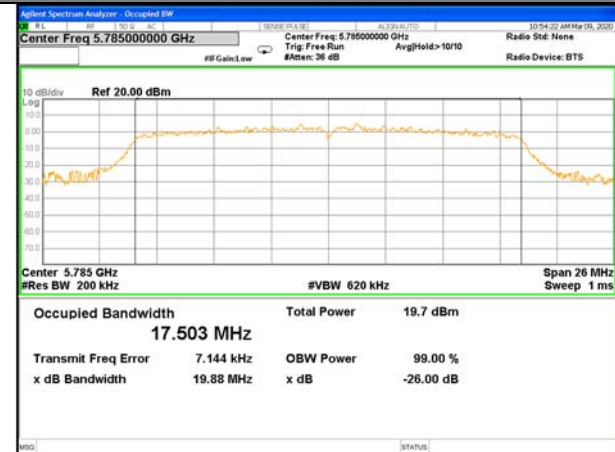

WLAN_Band-4

WLAN_Band-4

W58_11a20_Lower_26BW and 99%

W58_11a20_Middle_26BW and 99%

W58_11a20_Higher_26BW and 99%

W58_11n20_Lower_26BW and 99%

W58_11n20_Middle_26BW and 99%

W58_11n20_Higher_26BW and 99%