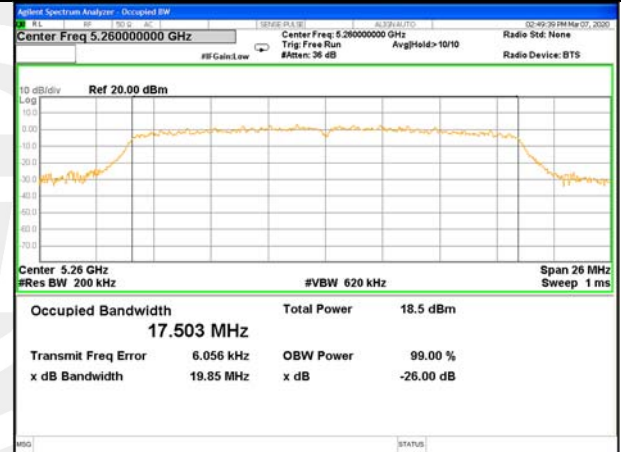

W53_11n20_Lower_26BW and 99%