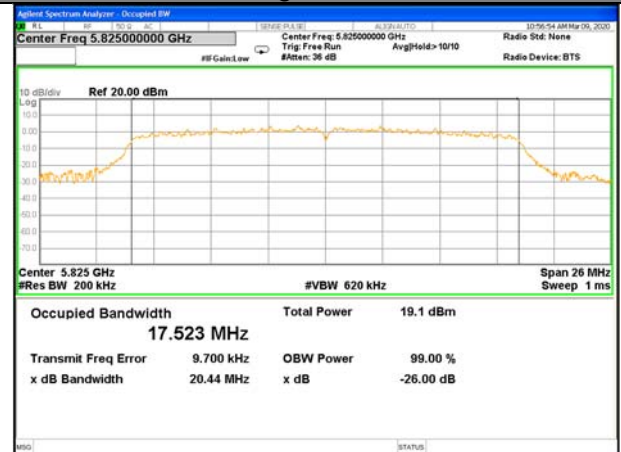

WLAN_Band-4

WLAN_Band-4

W58_11a20_Lower_26BW and 99%

W58_11a20_Middle_26BW and 99%

W58_11a20_Higher_26BW and 99%

W58_11n20_Lower_26BW and 99%

W58_11n20_Middle_26BW and 99%

W58_11n20_Higher_26BW and 99%