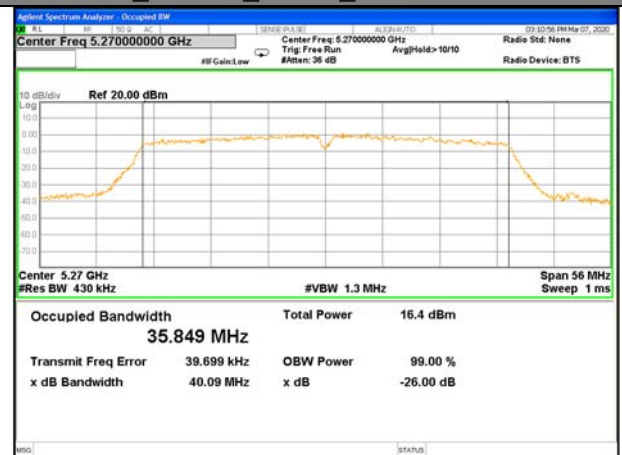

W53_11ac20_Lower_26BW and 99%

W53_11ac20_Middle_26BW and 99%

W53_11ac20_Higher_26BW and 99%

W53_11ac40_Lower_26BW and 99%

WLAN_Band-2

WLAN_Band-2

W53_11ac40_Higher_26BW and 99%

W53_11ac80_CH58(5290MHz)_26BW and 99%