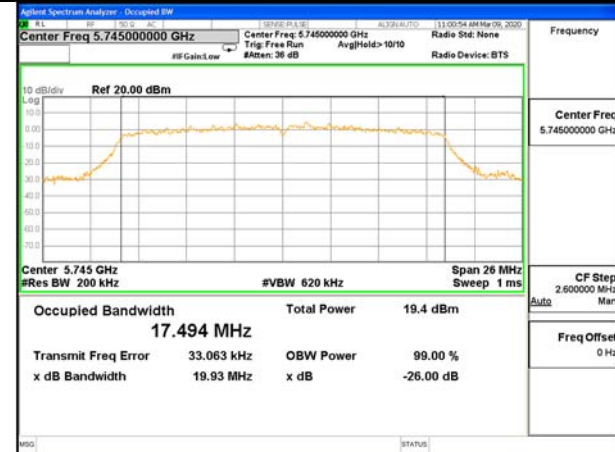

WLAN_Band-4

WLAN_Band-4

W58_11n40_Lower_26BW and 99%

W58_11n40_Higher_26BW and 99%

W58_11ac20_Lower_26BW and 99%

W58_11ac20_Middle_26BW and 99%

W58_11ac20_Higher_26BW and 99%

W58_11ac40_Lower_26BW and 99%

WLAN_Band-4

WLAN_Band-4

W58_11ac40_Higher_26BW and 99%

W58_11ac80_26BW_99%_Bandwidth_5775M