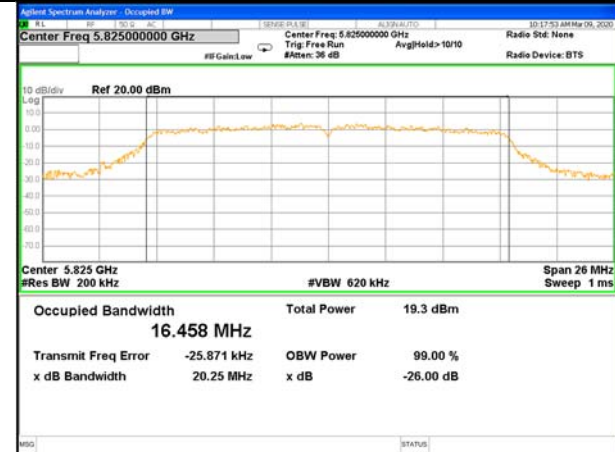

WLAN_Band-4

WLAN_Band-4

W58_11a20_Lower_26BW and 99%

W58_11a20_Middle_26BW and 99%

W58_11a20_Higher_26BW and 99%

W58_11n20_Lower_26BW and 99%

W58_11n20_Middle_26BW and 99%

W58_11n20_Higher_26BW and 99%

WLAN_Band-4

WLAN_Band-4

W58_11n40_Lower_26BW and 99%

W58_11n40_Higher_26BW and 99%

W58_11ac20_Lower_26BW and 99%

W58_11ac20_Middle_26BW and 99%

W58_11ac20_Higher_26BW and 99%

W58_11ac40_Lower_26BW and 99%