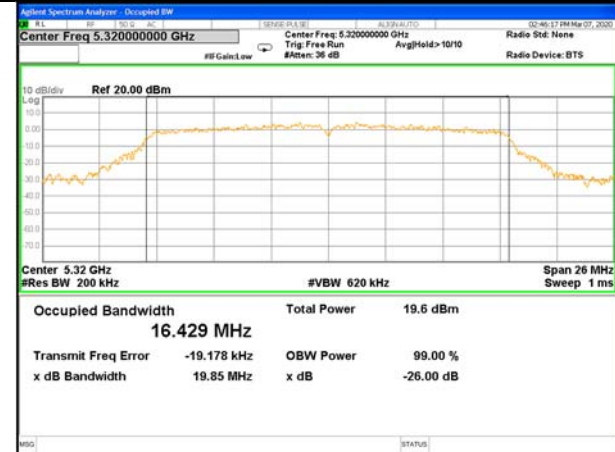

W53_11a20_Higher_26BW and 99%