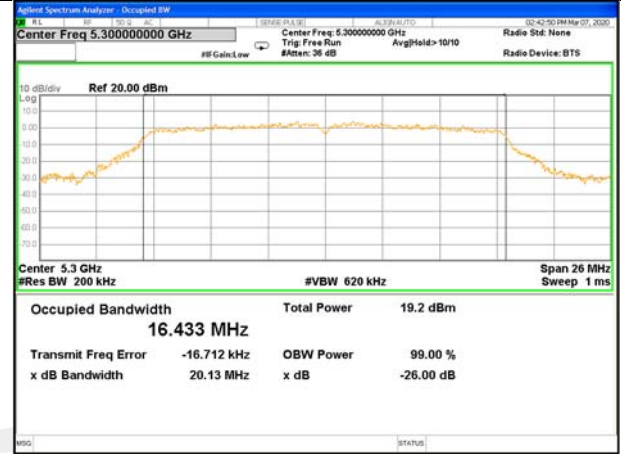

WLAN_Band-1

WLAN_Band-1

W52_11ac40_Higher_26BW and 99%

W52_11ac80_CH42(5210MHz)_26BW and 99%

WLAN_Band-2

WLAN_Band-2

W53_11a20_Lower_26BW and 99%

W53_11a20_Middle_26BW and 99%