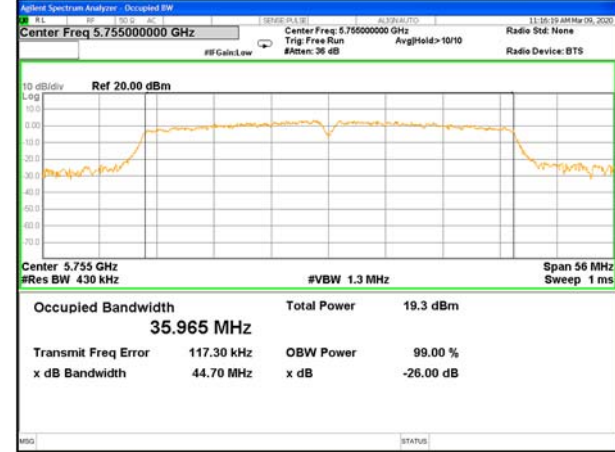

WLAN_Band-4

WLAN_Band-4

W58_11n40_Lower_26BW and 99%