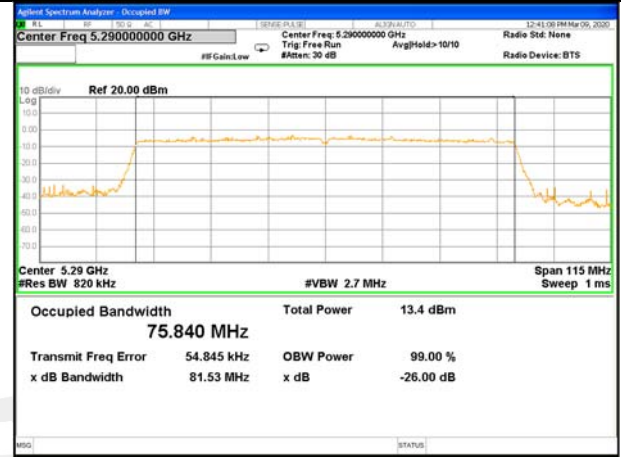

W53_11ac20_Lower_26BW and 99%

W53_11ac20_Middle_26BW and 99%

W53_11ac20_Higher_26BW and 99%

W53_11ac40_Lower_26BW and 99%

WLAN_Band-2

WLAN_Band-2

W53_11ac40_Higher_26BW and 99%

W53_11ac80_CH58(5290MHz)_26BW and 99%