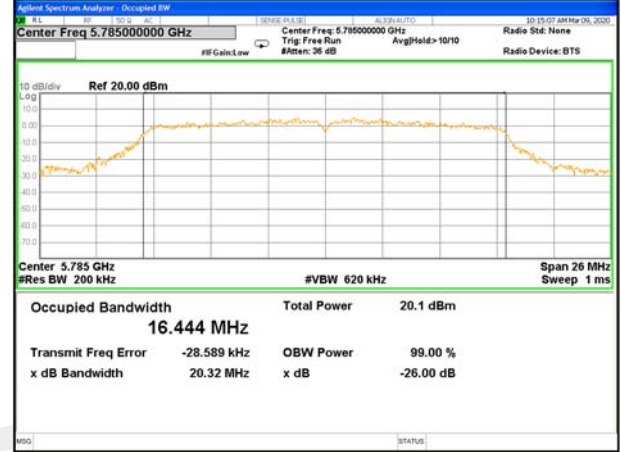

W53_11ac20_Lower_26BW and 99%

W53_11ac20_Middle_26BW and 99%

W53_11ac20_Higher_26BW and 99%

W53_11ac40_Lower_26BW and 99%

WLAN_Band-2

WLAN_Band-2

W53_11ac40_Higher_26BW and 99%

W53_11ac80_CH58(5290MHz)_26BW and 99%

WLAN_Band-4

WLAN_Band-4

W58_11a20_Lower_26BW and 99%

W58_11a20_Middle_26BW and 99%

W58_11a20_Higher_26BW and 99%

W58_11n20_Lower_26BW and 99%

W58_11n20_Middle_26BW and 99%

W58_11n20_Higher_26BW and 99%