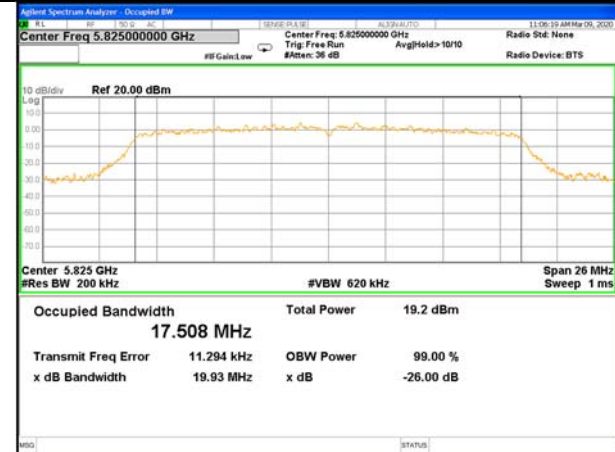

WLAN_Band-4

WLAN_Band-4

W58_11n40_Lower_26BW and 99%

W58_11n40_Higher_26BW and 99%

W58_11ac20_Lower_26BW and 99%

W58_11ac20_Middle_26BW and 99%

W58_11ac20_Higher_26BW and 99%

W58_11ac40_Lower_26BW and 99%

WLAN_Band-4

WLAN_Band-4

W58_11ac40_Higher_26BW and 99%

W58_11ac80_26BW_99%_Bandwidth_5775M