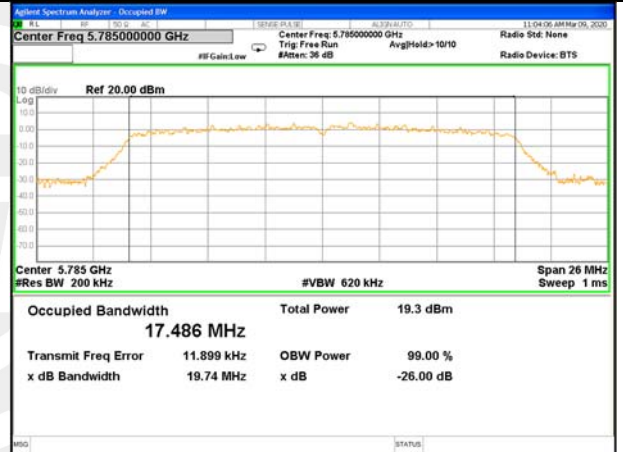

WLAN_Band-4

WLAN_Band-4

W58_11n40_Lower_26BW and 99%

W58_11n40_Higher_26BW and 99%

W58_11ac20_Lower_26BW and 99%

W58_11ac20_Middle_26BW and 99%

W58_11ac20_Higher_26BW and 99%

W58_11ac40_Lower_26BW and 99%

WLAN_Band-4

WLAN_Band-4

W58_11ac40_Higher_26BW and 99%

W58_11ac80_26BW_99%_Bandwidth_5775M