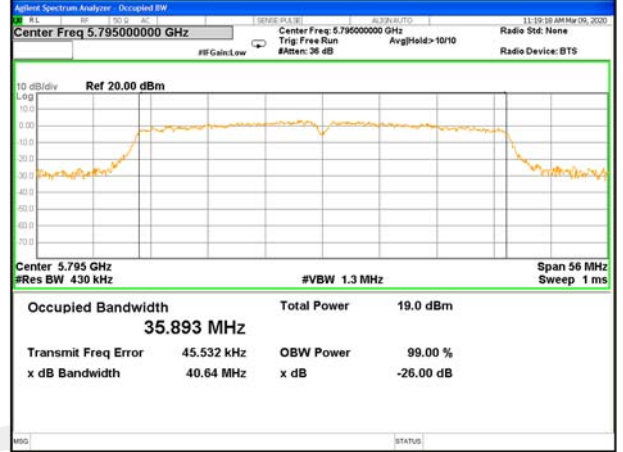

W58_11n40_Higher_26BW and 99%