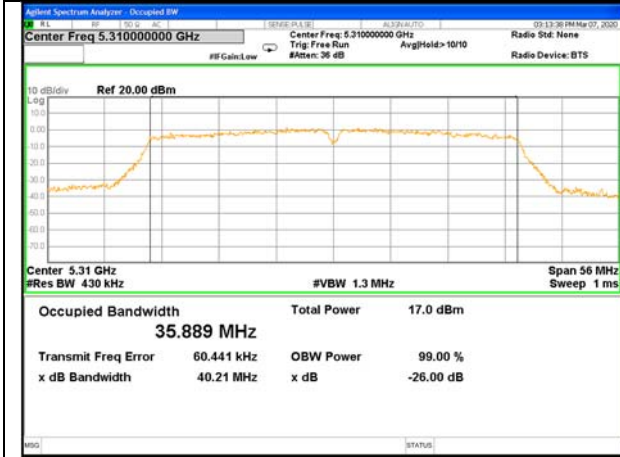

W53_11ac20_Lower_26BW and 99%

W53_11ac20_Middle_26BW and 99%

W53_11ac20_Higher_26BW and 99%

W53_11ac40_Lower_26BW and 99%

WLAN_Band-2

WLAN_Band-2

W53_11ac40_Higher_26BW and 99%

W53_11ac80_CH58(5290MHz)_26BW and 99%