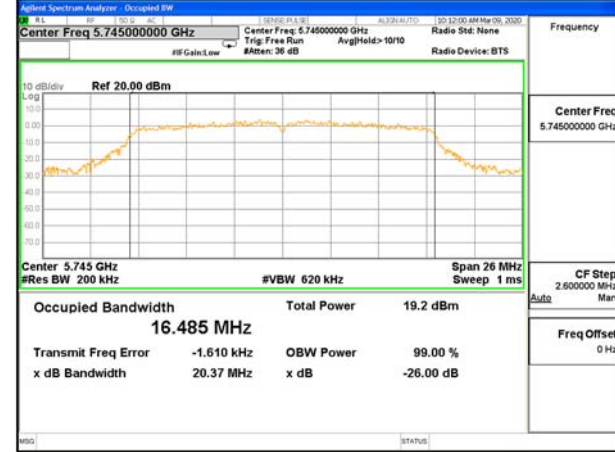

W53_11ac20_Lower_26BW and 99%

W53_11ac20_Middle_26BW and 99%

W53_11ac20_Higher_26BW and 99%

W53_11ac40_Lower_26BW and 99%

WLAN_Band-2

WLAN_Band-2

W53_11ac40_Higher_26BW and 99%

W53_11ac80_CH58(5290MHz)_26BW and 99%

WLAN_Band-4

WLAN_Band-4

W58_11a20_Lower_26BW and 99%

W58_11a20_Middle_26BW and 99%

W58_11a20_Higher_26BW and 99%

W58_11n20_Lower_26BW and 99%

W58_11n20_Middle_26BW and 99%

W58_11n20_Higher_26BW and 99%