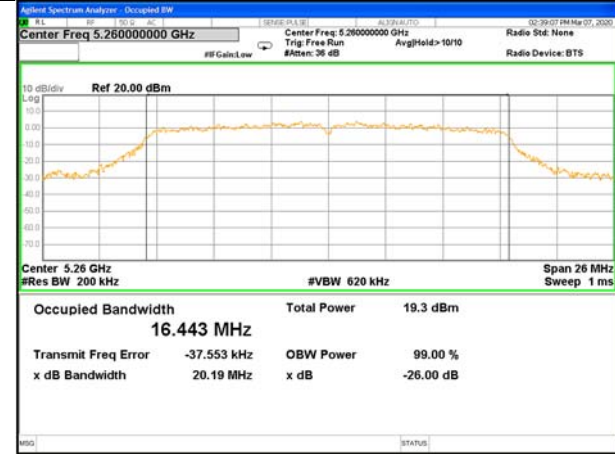

WLAN\_Band-1

WLAN\_Band-1

W52\_11ac40\_Higher\_26BW and 99%

W52\_11ac80\_CH42(5210MHz)\_26BW and 99%

WLAN\_Band-2

WLAN\_Band-2

W53\_11a20\_Lower\_26BW and 99%

W53\_11a20\_Middle\_26BW and 99%