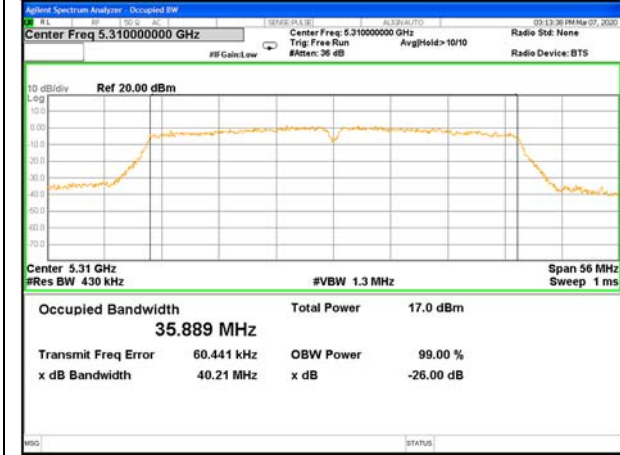

W53\_11ac20\_Lower\_26BW and 99%

W53\_11ac20\_Middle\_26BW and 99%

W53\_11ac20\_Higher\_26BW and 99%

W53\_11ac40\_Lower\_26BW and 99%

WLAN\_Band-2

WLAN\_Band-2

W53\_11ac40\_Higher\_26BW and 99%

W53\_11ac80\_CH58(5290MHz)\_26BW and 99%