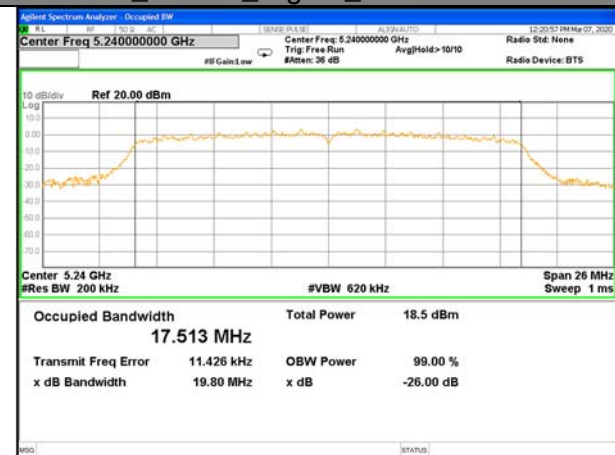

WLAN\_Band-1

WLAN\_Band-1

W52\_11n40\_Lower\_26BW and 99%

W52\_11n40\_Higher\_26BW and 99%

W52\_11ac20\_Lower\_26BW and 99%

W52\_11ac20\_Middle\_26BW and 99%

W52\_11ac20\_Higher\_26BW and 99%

W52\_11ac40\_Lower\_26BW and 99%