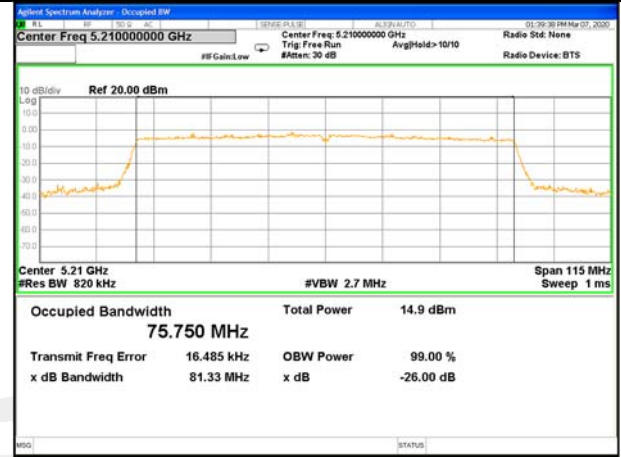

WLAN_Band-1

WLAN_Band-1

W52_11ac40_Higher_26BW and 99%

W52_11ac80_CH42(5210MHz)_26BW and 99%