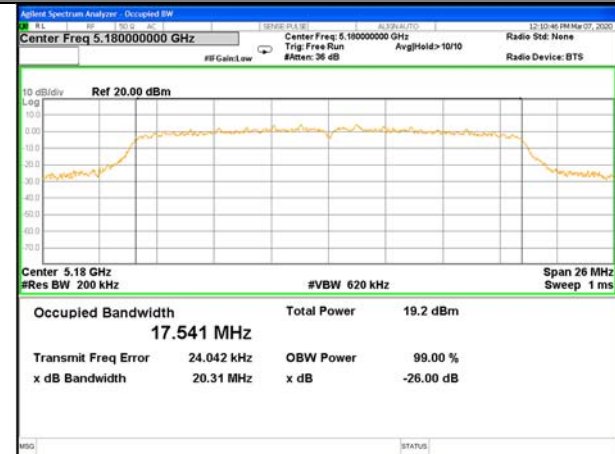

WLAN\_Band-1

WLAN\_Band-1

W52\_11n40\_Lower\_26BW and 99%

W52\_11n40\_Higher\_26BW and 99%

W52\_11ac20\_Lower\_26BW and 99%

W52\_11ac20\_Middle\_26BW and 99%

W52\_11ac20\_Higher\_26BW and 99%

W52\_11ac40\_Lower\_26BW and 99%