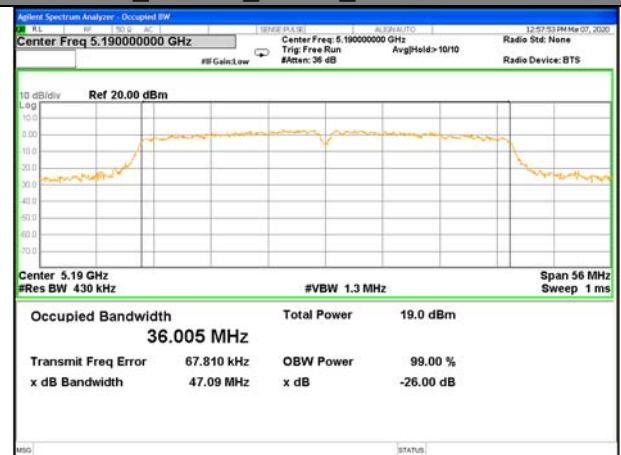

WLAN\_Band-1

WLAN\_Band-1

W52\_11n40\_Lower\_26BW and 99%

W52\_11n40\_Higher\_26BW and 99%

W52\_11ac20\_Lower\_26BW and 99%

W52\_11ac20\_Middle\_26BW and 99%

W52\_11ac20\_Higher\_26BW and 99%

W52\_11ac40\_Lower\_26BW and 99%