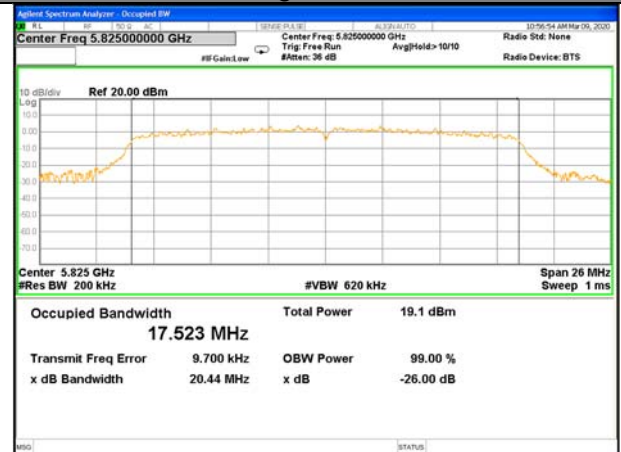

WLAN\_Band-4

WLAN\_Band-4

W58\_11a20\_Lower\_26BW and 99%

W58\_11a20\_Middle\_26BW and 99%

W58\_11a20\_Higher\_26BW and 99%

W58\_11n20\_Lower\_26BW and 99%

W58\_11n20\_Middle\_26BW and 99%

W58\_11n20\_Higher\_26BW and 99%