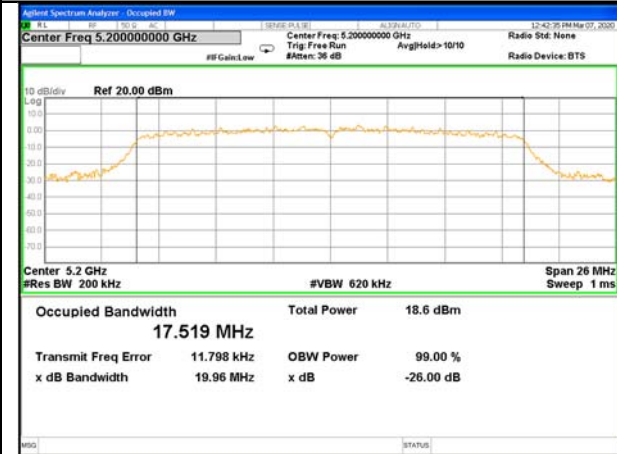

26BW and 99%  
WLAN\_Band-1

WLAN\_Band-1

W52\_11a20\_Lower\_26BW and 99%

W52\_11a20\_Middle\_26BW and 99%

W52\_11a20\_Higher\_26BW and 99%

W52\_11n20\_Lower\_26BW and 99%

W52\_11n20\_Middle\_26BW and 99%

W52\_11n20\_Higher\_26BW and 99%