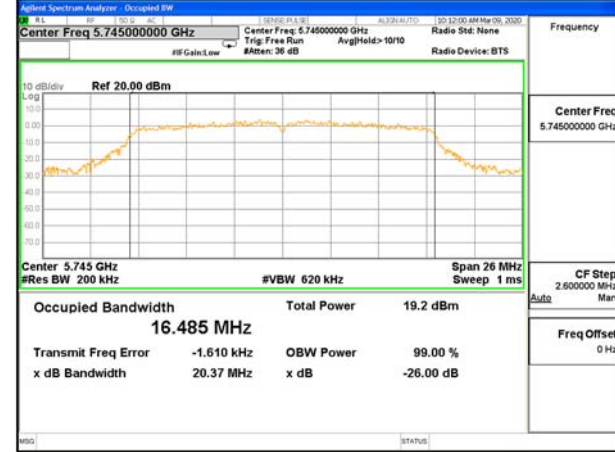

WLAN_Band-4

WLAN_Band-4

W58_11a20_Lower_26BW and 99%