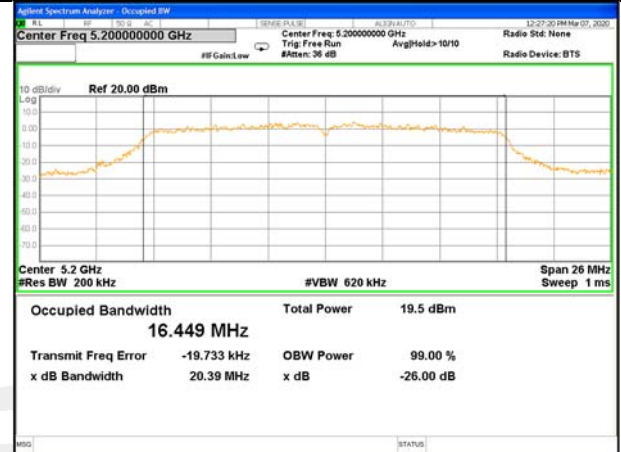

26BW and 99%  
WLAN\_Band-1

WLAN\_Band-1

W52\_11a20\_Lower\_26BW and 99%

W52\_11a20\_Middle\_26BW and 99%

W52\_11a20\_Higher\_26BW and 99%

W52\_11n20\_Lower\_26BW and 99%

W52\_11n20\_Middle\_26BW and 99%

W52\_11n20\_Higher\_26BW and 99%