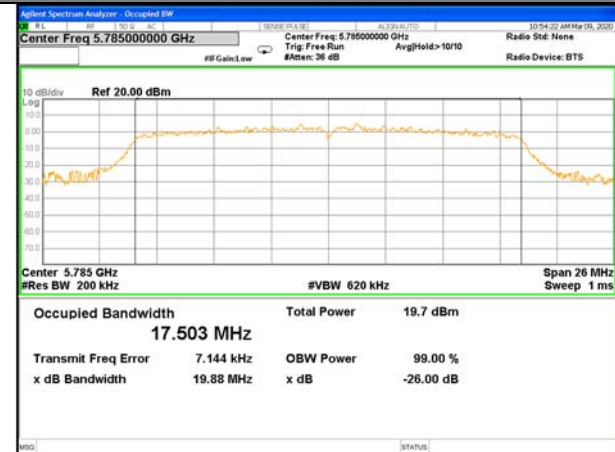

WLAN\_Band-4

WLAN\_Band-4

W58\_11a20\_Lower\_26BW and 99%

W58\_11a20\_Middle\_26BW and 99%

W58\_11a20\_Higher\_26BW and 99%

W58\_11n20\_Lower\_26BW and 99%

W58\_11n20\_Middle\_26BW and 99%

W58\_11n20\_Higher\_26BW and 99%