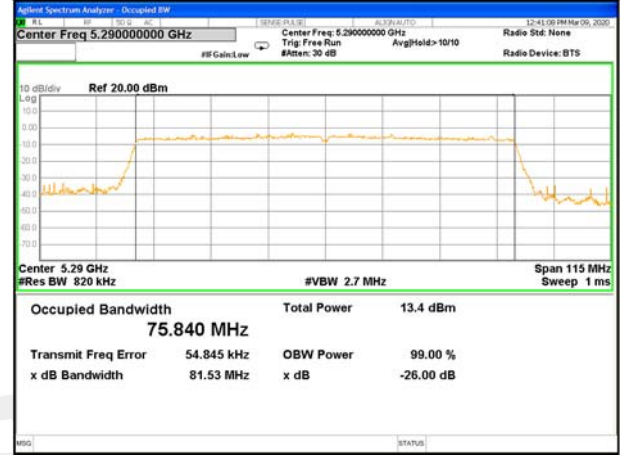

W53\_11ac20\_Lower\_26BW and 99%

W53\_11ac20\_Middle\_26BW and 99%

W53\_11ac20\_Higher\_26BW and 99%

W53\_11ac40\_Lower\_26BW and 99%

WLAN\_Band-2

WLAN\_Band-2

W53\_11ac40\_Higher\_26BW and 99%

W53\_11ac80\_CH58(5290MHz)\_26BW and 99%