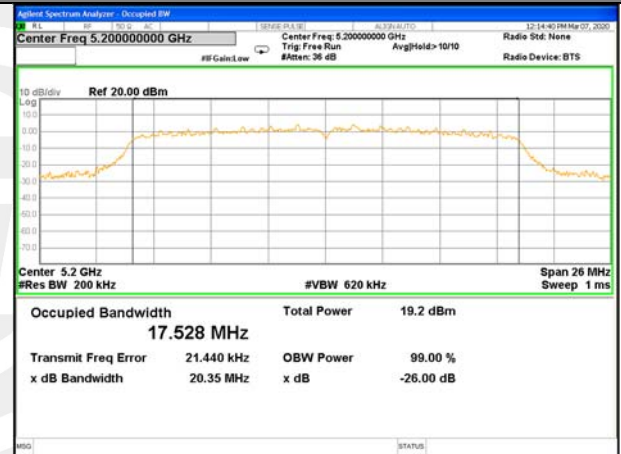

WLAN\_Band-1

WLAN\_Band-1

W52\_11n40\_Lower\_26BW and 99%

W52\_11n40\_Higher\_26BW and 99%

W52\_11ac20\_Lower\_26BW and 99%

W52\_11ac20\_Middle\_26BW and 99%

W52\_11ac20\_Higher\_26BW and 99%

W52\_11ac40\_Lower\_26BW and 99%