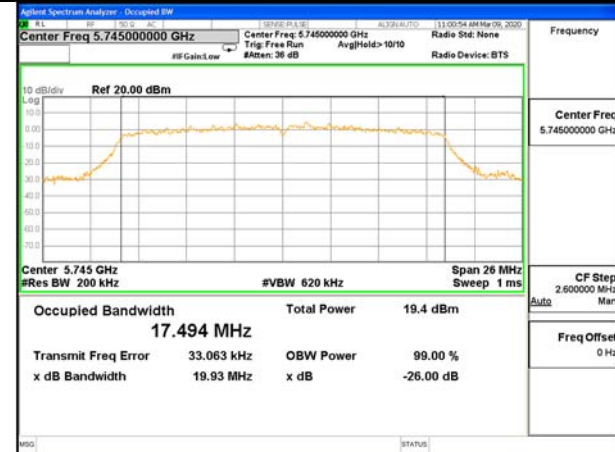

WLAN\_Band-4

WLAN\_Band-4

W58\_11n40\_Lower\_26BW and 99%

W58\_11n40\_Higher\_26BW and 99%

W58\_11ac20\_Lower\_26BW and 99%

W58\_11ac20\_Middle\_26BW and 99%

W58\_11ac20\_Higher\_26BW and 99%

W58\_11ac40\_Lower\_26BW and 99%

WLAN\_Band-4

WLAN\_Band-4

W58\_11ac40\_Higher\_26BW and 99%

W58\_11ac80\_26BW\_99%\_Bandwidth\_5775M