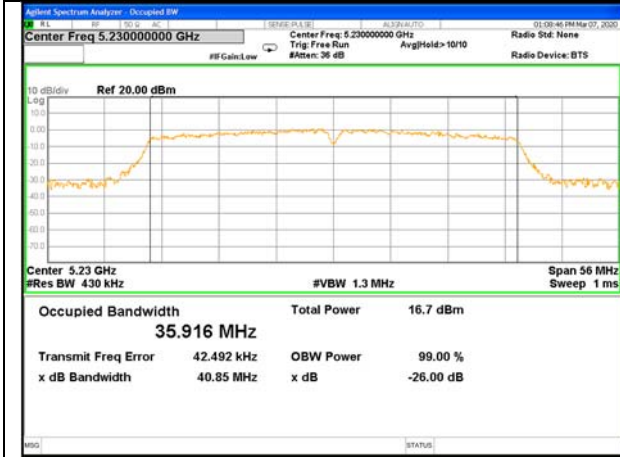

WLAN_Band-1

WLAN_Band-1

W52_11ac40_Higher_26BW and 99%

W52_11ac80_CH42(5210MHz)_26BW and 99%