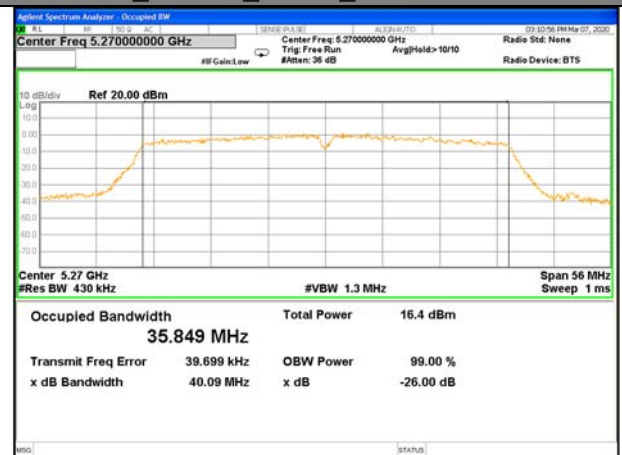

W53\_11ac20\_Lower\_26BW and 99%

W53\_11ac20\_Middle\_26BW and 99%

W53\_11ac20\_Higher\_26BW and 99%

W53\_11ac40\_Lower\_26BW and 99%

WLAN\_Band-2

WLAN\_Band-2

W53\_11ac40\_Higher\_26BW and 99%

W53\_11ac80\_CH58(5290MHz)\_26BW and 99%