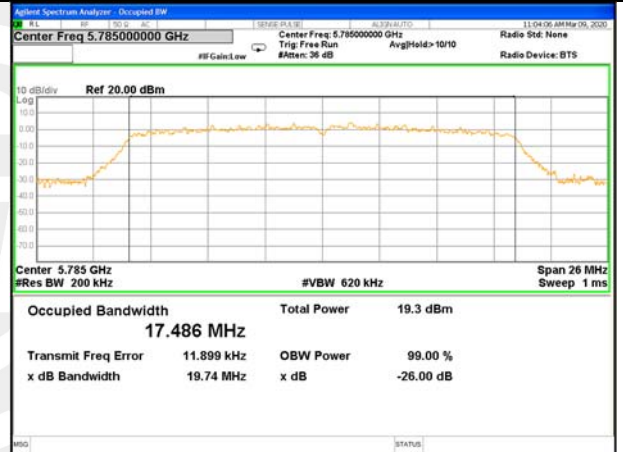

WLAN\_Band-4

WLAN\_Band-4

W58\_11n40\_Lower\_26BW and 99%

W58\_11n40\_Higher\_26BW and 99%

W58\_11ac20\_Lower\_26BW and 99%

W58\_11ac20\_Middle\_26BW and 99%

W58\_11ac20\_Higher\_26BW and 99%

W58\_11ac40\_Lower\_26BW and 99%

WLAN\_Band-4

WLAN\_Band-4

W58\_11ac40\_Higher\_26BW and 99%

W58\_11ac80\_26BW\_99%\_Bandwidth\_5775M