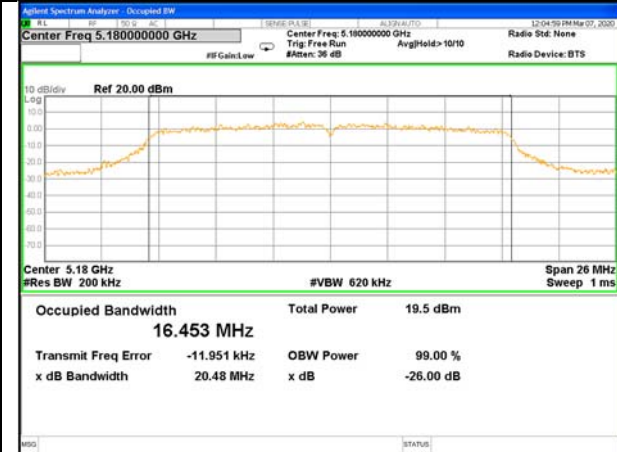

26BW and 99%  
WLAN\_Band-1

WLAN\_Band-1

W52\_11a20\_Lower\_26BW and 99%

W52\_11a20\_Middle\_26BW and 99%

W52\_11a20\_Higher\_26BW and 99%

W52\_11n20\_Lower\_26BW and 99%

W52\_11n20\_Middle\_26BW and 99%

W52\_11n20\_Higher\_26BW and 99%