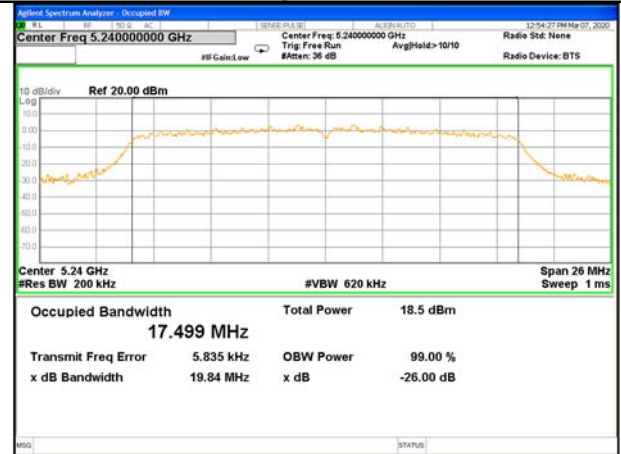

26BW and 99%  
WLAN\_Band-1

WLAN\_Band-1

W52\_11a20\_Lower\_26BW and 99%

W52\_11a20\_Middle\_26BW and 99%

W52\_11a20\_Higher\_26BW and 99%

W52\_11n20\_Lower\_26BW and 99%

W52\_11n20\_Middle\_26BW and 99%

W52\_11n20\_Higher\_26BW and 99%