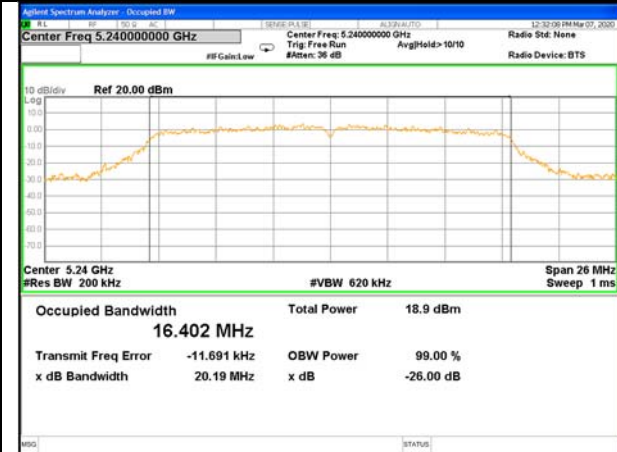

26BW and 99%  
WLAN\_Band-1

WLAN\_Band-1

W52\_11a20\_Lower\_26BW and 99%

W52\_11a20\_Middle\_26BW and 99%

W52\_11a20\_Higher\_26BW and 99%

W52\_11n20\_Lower\_26BW and 99%

W52\_11n20\_Middle\_26BW and 99%

W52\_11n20\_Higher\_26BW and 99%