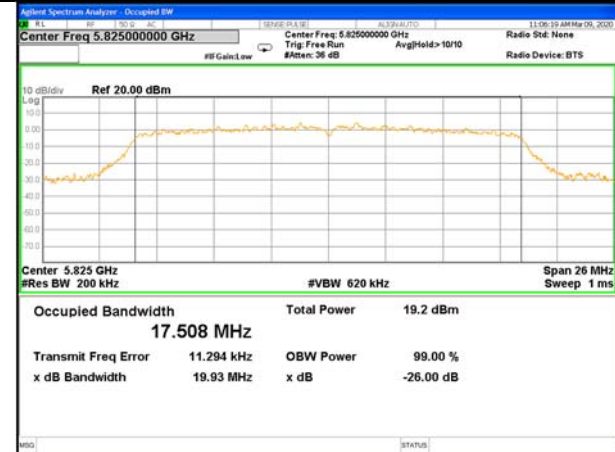

WLAN\_Band-4

WLAN\_Band-4

W58\_11n40\_Lower\_26BW and 99%

W58\_11n40\_Higher\_26BW and 99%

W58\_11ac20\_Lower\_26BW and 99%

W58\_11ac20\_Middle\_26BW and 99%

W58\_11ac20\_Higher\_26BW and 99%

W58\_11ac40\_Lower\_26BW and 99%

WLAN\_Band-4

WLAN\_Band-4

W58\_11ac40\_Higher\_26BW and 99%

W58\_11ac80\_26BW\_99%\_Bandwidth\_5775M