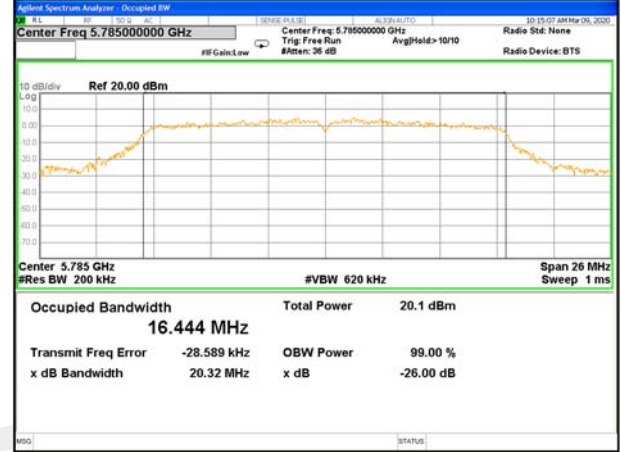

W58_11a20_Middle_26BW and 99%