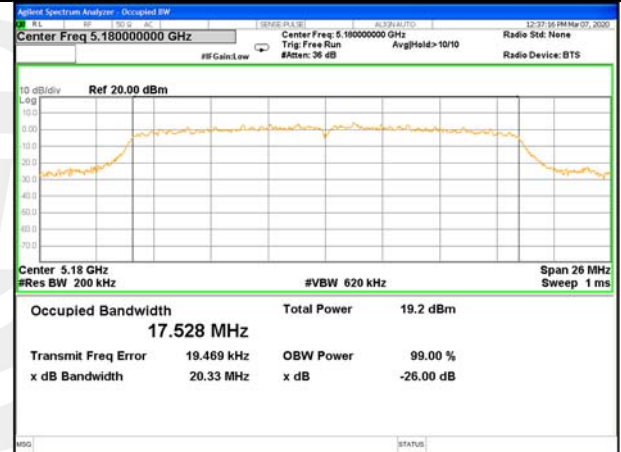

26BW and 99%  
WLAN\_Band-1

WLAN\_Band-1

W52\_11a20\_Lower\_26BW and 99%

W52\_11a20\_Middle\_26BW and 99%

W52\_11a20\_Higher\_26BW and 99%

W52\_11n20\_Lower\_26BW and 99%

W52\_11n20\_Middle\_26BW and 99%

W52\_11n20\_Higher\_26BW and 99%