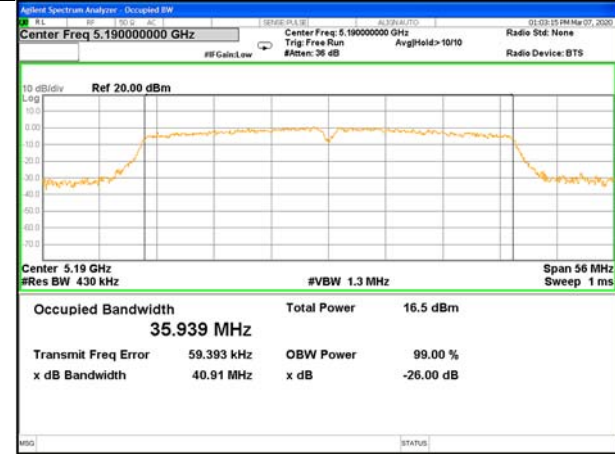

WLAN_Band-1

WLAN_Band-1

W52_11n40_Lower_26BW and 99%