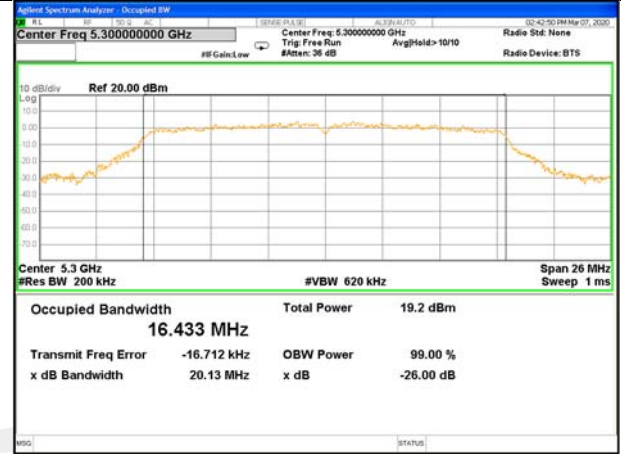

WLAN\_Band-1

WLAN\_Band-1

W52\_11ac40\_Higher\_26BW and 99%

W52\_11ac80\_CH42(5210MHz)\_26BW and 99%

WLAN\_Band-2

WLAN\_Band-2

W53\_11a20\_Lower\_26BW and 99%

W53\_11a20\_Middle\_26BW and 99%