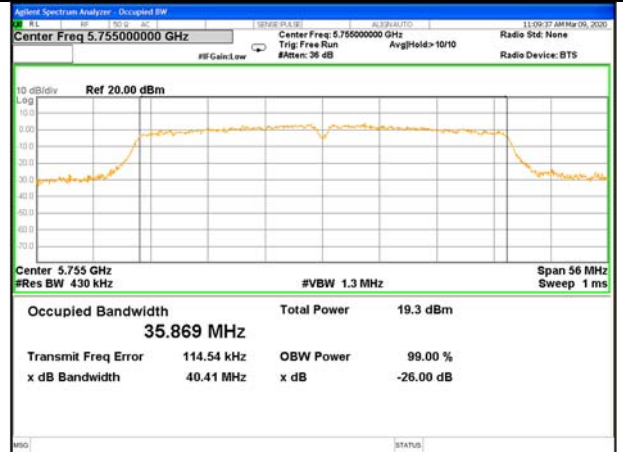

WLAN\_Band-4

WLAN\_Band-4

W58\_11n40\_Lower\_26BW and 99%

W58\_11n40\_Higher\_26BW and 99%

W58\_11ac20\_Lower\_26BW and 99%

W58\_11ac20\_Middle\_26BW and 99%

W58\_11ac20\_Higher\_26BW and 99%

W58\_11ac40\_Lower\_26BW and 99%

WLAN\_Band-4

WLAN\_Band-4

W58\_11ac40\_Higher\_26BW and 99%

W58\_11ac80\_26BW\_99%\_Bandwidth\_5775M