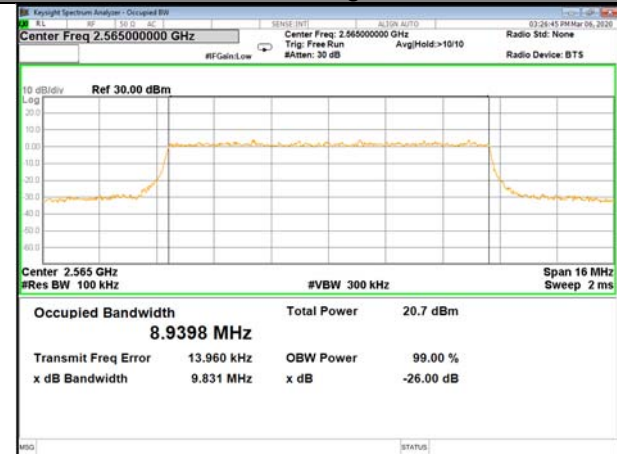

B7\_Q16\_5M\_High\_26BW-99%

LTE BAND-7

LTE BAND-7

B7\_QPSK\_10M\_Low\_26BW-99%

B7\_Q16\_10M\_Low\_26BW-99%

B7\_QPSK\_10M\_Mid\_26BW-99%

B7\_Q16\_10M\_Mid\_26BW-99%

B7\_QPSK\_10M\_High\_26BW-99%

B7\_Q16\_10M\_High\_26BW-99%

LTE BAND-7

LTE BAND-7

B7\_QPSK\_15M\_Low\_26BW-99%

B7\_Q16\_15M\_Low\_26BW-99%

B7\_QPSK\_15M\_Mid\_26BW-99%

B7\_Q16\_15M\_Mid\_26BW-99%

B7\_QPSK\_15M\_High\_26BW-99%