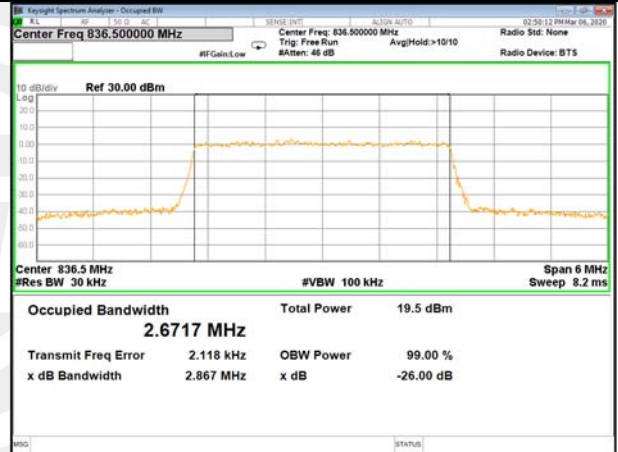

B5\_Q16\_1.4M\_High\_26BW-99%

LTE BAND-5

LTE BAND-5

B5\_QPSK\_3M\_Low\_26BW-99%

B5\_Q16\_3M\_Low\_26BW-99%

B5\_QPSK\_3M\_Mid\_26BW-99%

B5\_Q16\_3M\_Mid\_26BW-99%

B5\_QPSK\_3M\_High\_26BW-99%