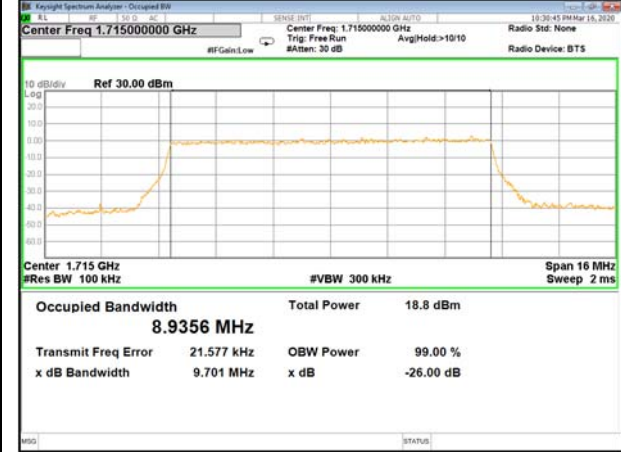

16QAM\_5M\_Higher\_(26BW and 99%)

LTE BAND-4

LTE BAND-4

QPSK\_10M\_Lower\_(26BW and 99%)

16QAM\_10M\_Lower\_(26BW and 99%)

QPSK\_10M\_Middle\_(26BW and 99%)

16QAM\_10M\_Middle\_(26BW and 99%)

QPSK\_10M\_Higher\_(26BW and 99%)