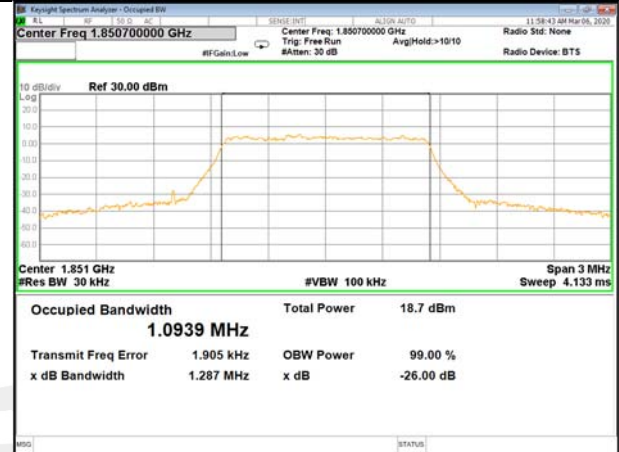

26BW and 99%  
LTE BAND-2

LTE BAND-2

QPSK\_1.4M\_Lower\_(26BW and 99%)

16QAM\_1.4M\_Lower\_(26BW and 99%)

QPSK\_1.4M\_Middle\_(26BW and 99%)

16QAM\_1.4M\_Middle\_(26BW and 99%)

QPSK\_1.4M\_Higher\_(26BW and 99%)

16QAM\_1.4M\_Higher\_(26BW and 99%)

LTE BAND-2

LTE BAND-2

QPSK\_3M\_Lower\_(26BW and 99%)

16QAM\_3M\_Lower\_(26BW and 99%)

QPSK\_3M\_Middle\_(26BW and 99%)

16QAM\_3M\_Middle\_(26BW and 99%)

QPSK\_3M\_Higher\_(26BW and 99%)