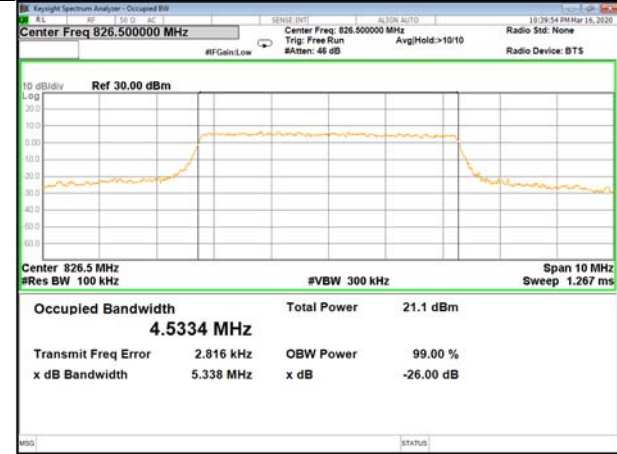

B5\_Q16\_3M\_High\_26BW-99%

LTE BAND-5

LTE BAND-5

B5\_QPSK\_5M\_Low\_26BW-99%

B5\_Q16\_5M\_Low\_26BW-99%

B5\_QPSK\_5M\_Mid\_26BW-99%

B5\_Q16\_5M\_Mid\_26BW-99%

B5\_QPSK\_5M\_High\_26BW-99%