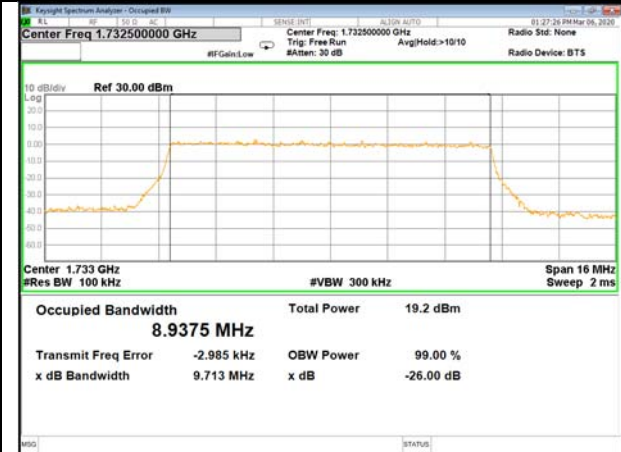

16QAM\_5M\_Higher\_(26BW and 99%)

LTE BAND-4

LTE BAND-4

QPSK\_10M\_Lower\_(26BW and 99%)

16QAM\_10M\_Lower\_(26BW and 99%)

QPSK\_10M\_Middle\_(26BW and 99%)

16QAM\_10M\_Middle\_(26BW and 99%)

QPSK\_10M\_Higher\_(26BW and 99%)