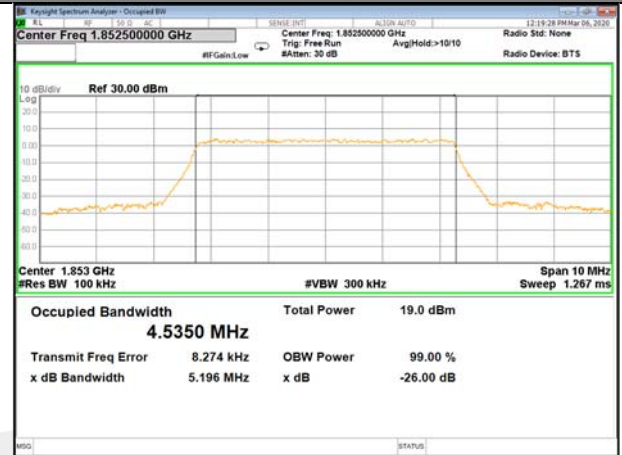

16QAM\_3M\_Higher\_(26BW and 99%)

LTE BAND-2

LTE BAND-2

QPSK\_5M\_Lower\_(26BW and 99%)

16QAM\_5M\_Lower\_(26BW and 99%)

QPSK\_5M\_Middle\_(26BW and 99%)

16QAM\_5M\_Middle\_(26BW and 99%)

QPSK\_5M\_Higher\_(26BW and 99%)