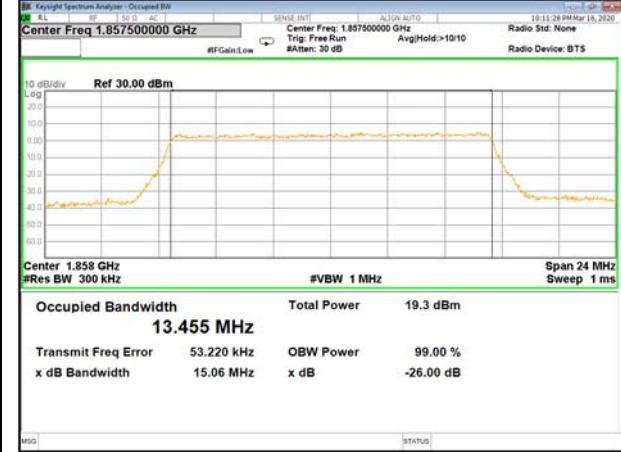

16QAM\_10M\_Higher\_(26BW and 99%)

LTE BAND-2

LTE BAND-2

QPSK\_15M\_Lower\_(26BW and 99%)

16QAM\_15M\_Lower\_(26BW and 99%)

QPSK\_15M\_Middle\_(26BW and 99%)

16QAM\_15M\_Middle\_(26BW and 99%)

QPSK\_15M\_Higher\_(26BW and 99%)

16QAM\_15M\_Higher\_(26BW and 99%)

LTE BAND-2

LTE BAND-2

QPSK\_20M\_Lower\_(26BW and 99%)

16QAM\_20M\_Lower\_(26BW and 99%)

QPSK\_20M\_Middle\_(26BW and 99%)

16QAM\_20M\_Middle\_(26BW and 99%)

QPSK\_20M\_Higher\_(26BW and 99%)