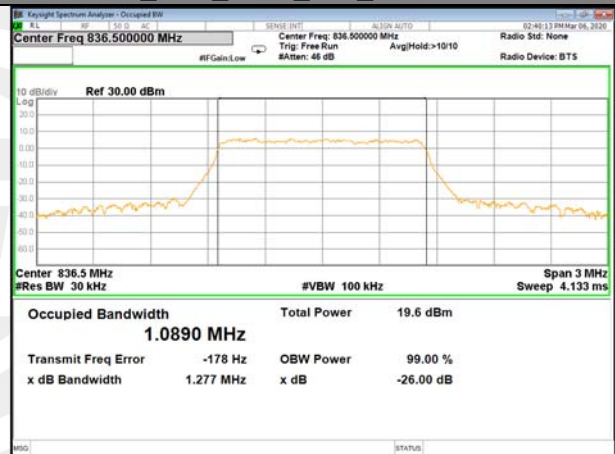

16QAM\_20M\_Higher\_(26BW and 99%)

LTE BAND-5

LTE BAND-5

B5\_QPSK\_1.4M\_Low\_26BW-99%

B5\_Q16\_1.4M\_Low\_26BW-99%

B5\_QPSK\_1.4M\_Mid\_26BW-99%

B5\_Q16\_1.4M\_Mid\_26BW-99%

B5\_QPSK\_1.4M\_High\_26BW-99%

B5\_Q16\_1.4M\_High\_26BW-99%

LTE BAND-5

LTE BAND-5

B5\_QPSK\_3M\_Low\_26BW-99%

B5\_Q16\_3M\_Low\_26BW-99%

B5\_QPSK\_3M\_Mid\_26BW-99%

B5\_Q16\_3M\_Mid\_26BW-99%

B5\_QPSK\_3M\_High\_26BW-99%