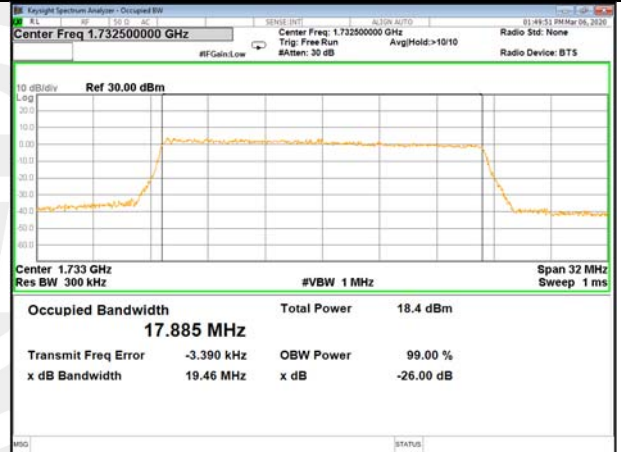

16QAM\_15M\_Higher\_(26BW and 99%)

LTE BAND-4

LTE BAND-4

QPSK\_20M\_Lower\_(26BW and 99%)

16QAM\_20M\_Lower\_(26BW and 99%)

QPSK\_20M\_Middle\_(26BW and 99%)

16QAM\_20M\_Middle\_(26BW and 99%)

QPSK\_20M\_Higher\_(26BW and 99%)