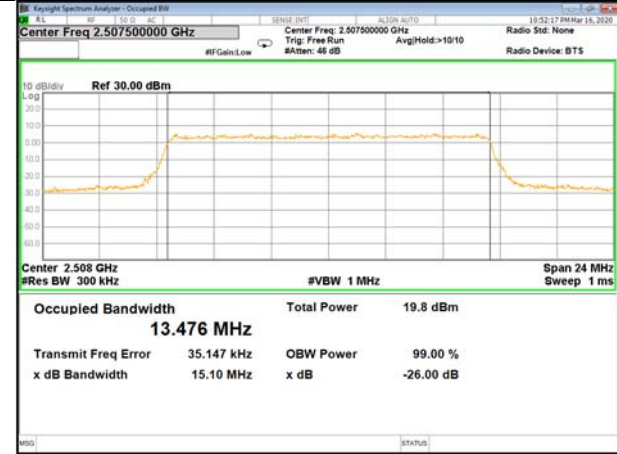

LTE BAND-7

LTE BAND-7

B7_QPSK_15M_Low_26BW-99%