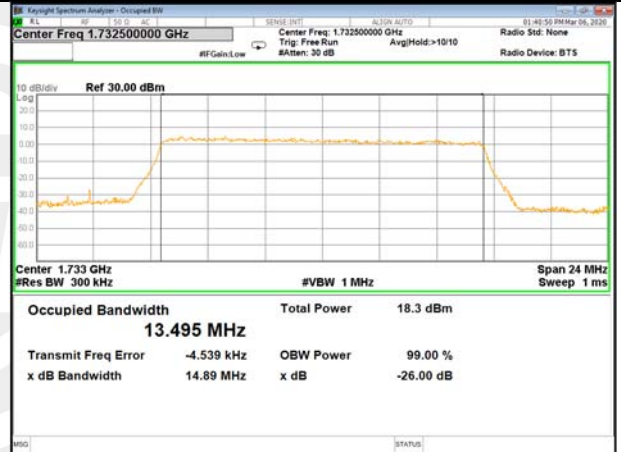

16QAM\_10M\_Higher\_(26BW and 99%)

LTE BAND-4

LTE BAND-4

QPSK\_15M\_Lower\_(26BW and 99%)

16QAM\_15M\_Lower\_(26BW and 99%)

QPSK\_15M\_Middle\_(26BW and 99%)

16QAM\_15M\_Middle\_(26BW and 99%)

QPSK\_15M\_Higher\_(26BW and 99%)