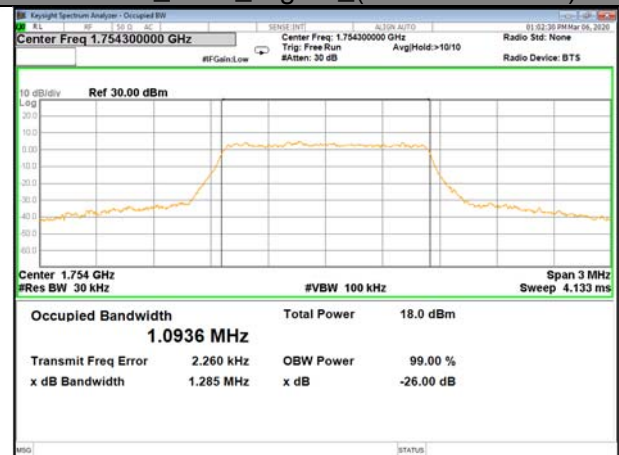

16QAM\_20M\_Higher\_(26BW and 99%)

LTE BAND-4

LTE BAND-4

QPSK\_1.4M\_Lower\_(26BW and 99%)

16QAM\_1.4M\_Lower\_(26BW and 99%)

QPSK\_1.4M\_Middle\_(26BW and 99%)

16QAM\_1.4M\_Middle\_(26BW and 99%)

QPSK\_1.4M\_Higher\_(26BW and 99%)

16QAM\_1.4M\_Higher\_(26BW and 99%)

LTE BAND-4

LTE BAND-4

QPSK\_3M\_Lower\_(26BW and 99%)

16QAM\_3M\_Lower\_(26BW and 99%)

QPSK\_3M\_Middle\_(26BW and 99%)

16QAM\_3M\_Middle\_(26BW and 99%)

QPSK\_3M\_Higher\_(26BW and 99%)