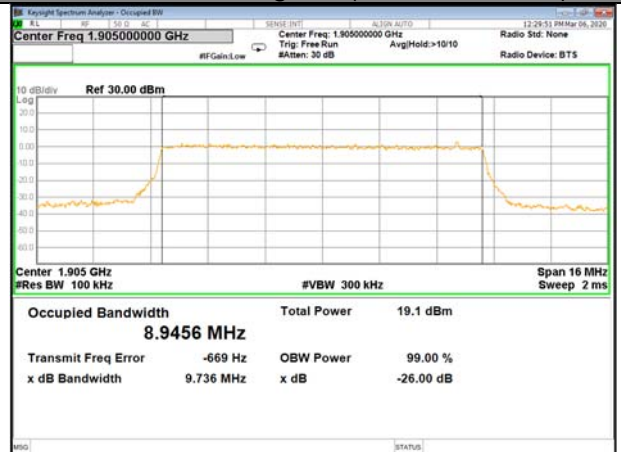

16QAM\_3M\_Higher\_(26BW and 99%)

LTE BAND-2

LTE BAND-2

QPSK\_5M\_Lower\_(26BW and 99%)

16QAM\_5M\_Lower\_(26BW and 99%)

QPSK\_5M\_Middle\_(26BW and 99%)

16QAM\_5M\_Middle\_(26BW and 99%)

QPSK\_5M\_Higher\_(26BW and 99%)

16QAM\_5M\_Higher\_(26BW and 99%)

LTE BAND-2

LTE BAND-2

QPSK\_10M\_Lower\_(26BW and 99%)

16QAM\_10M\_Lower\_(26BW and 99%)

QPSK\_10M\_Middle\_(26BW and 99%)

16QAM\_10M\_Middle\_(26BW and 99%)

QPSK\_10M\_Higher\_(26BW and 99%)

16QAM\_10M\_Higher\_(26BW and 99%)

LTE BAND-2

LTE BAND-2

QPSK\_15M\_Lower\_(26BW and 99%)

16QAM\_15M\_Lower\_(26BW and 99%)

QPSK\_15M\_Middle\_(26BW and 99%)

16QAM\_15M\_Middle\_(26BW and 99%)

QPSK\_15M\_Higher\_(26BW and 99%)