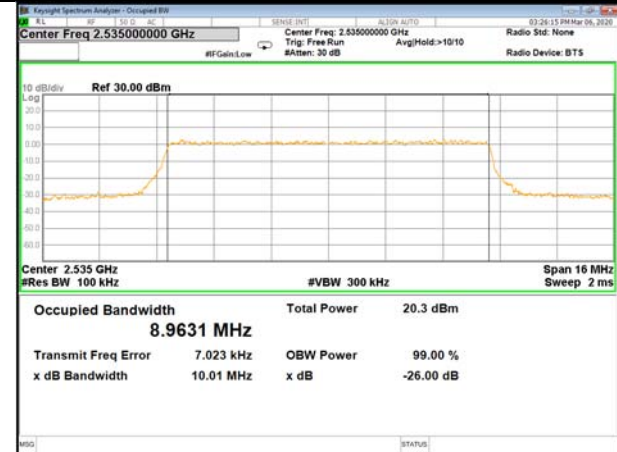

B7\_Q16\_5M\_High\_26BW-99%

LTE BAND-7

LTE BAND-7

B7\_QPSK\_10M\_Low\_26BW-99%

B7\_Q16\_10M\_Low\_26BW-99%

B7\_QPSK\_10M\_Mid\_26BW-99%

B7\_Q16\_10M\_Mid\_26BW-99%

B7\_QPSK\_10M\_High\_26BW-99%