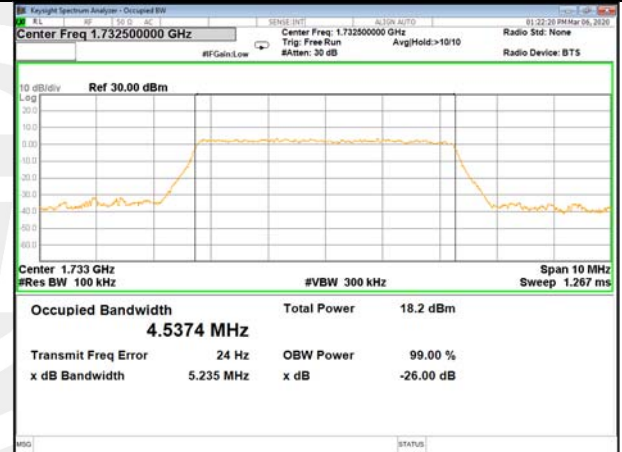

16QAM\_3M\_Higher\_(26BW and 99%)

LTE BAND-4

LTE BAND-4

QPSK\_5M\_Lower\_(26BW and 99%)

16QAM\_5M\_Lower\_(26BW and 99%)

QPSK\_5M\_Middle\_(26BW and 99%)

16QAM\_5M\_Middle\_(26BW and 99%)

QPSK\_5M\_Higher\_(26BW and 99%)