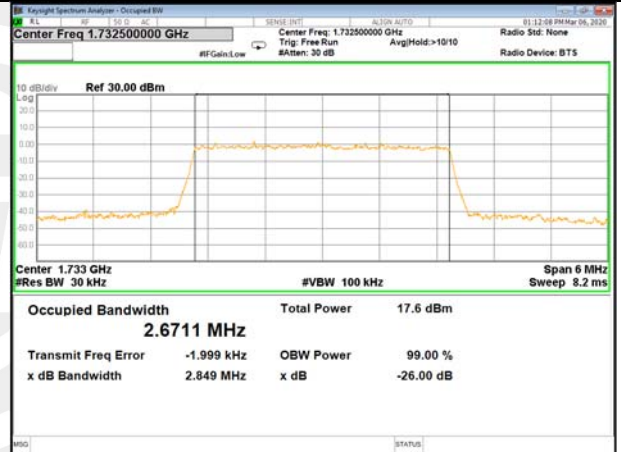

16QAM\_1.4M\_Higher\_(26BW and 99%)

LTE BAND-4

LTE BAND-4

QPSK\_3M\_Lower\_(26BW and 99%)

16QAM\_3M\_Lower\_(26BW and 99%)

QPSK\_3M\_Middle\_(26BW and 99%)

16QAM\_3M\_Middle\_(26BW and 99%)

QPSK\_3M\_Higher\_(26BW and 99%)