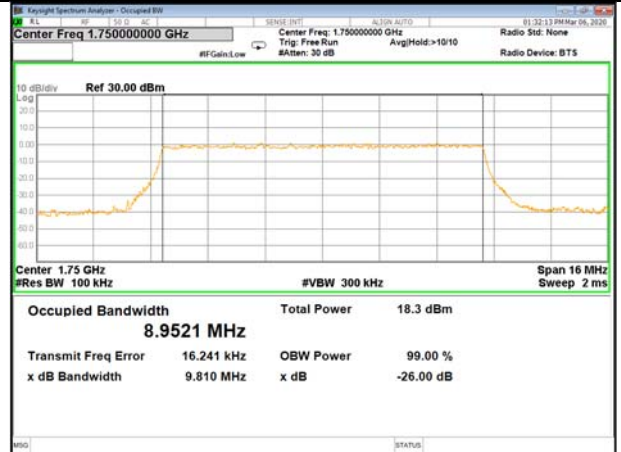

16QAM_10M_Higher_(26BW and 99%)