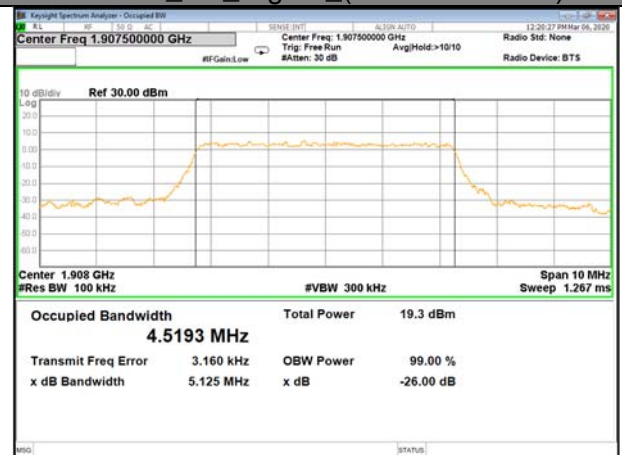

16QAM\_3M\_Higher\_(26BW and 99%)

LTE BAND-2

LTE BAND-2

QPSK\_5M\_Lower\_(26BW and 99%)

16QAM\_5M\_Lower\_(26BW and 99%)

QPSK\_5M\_Middle\_(26BW and 99%)

16QAM\_5M\_Middle\_(26BW and 99%)

QPSK\_5M\_Higher\_(26BW and 99%)

16QAM\_5M\_Higher\_(26BW and 99%)

LTE BAND-2

LTE BAND-2

QPSK\_10M\_Lower\_(26BW and 99%)

16QAM\_10M\_Lower\_(26BW and 99%)

QPSK\_10M\_Middle\_(26BW and 99%)

16QAM\_10M\_Middle\_(26BW and 99%)

QPSK\_10M\_Higher\_(26BW and 99%)