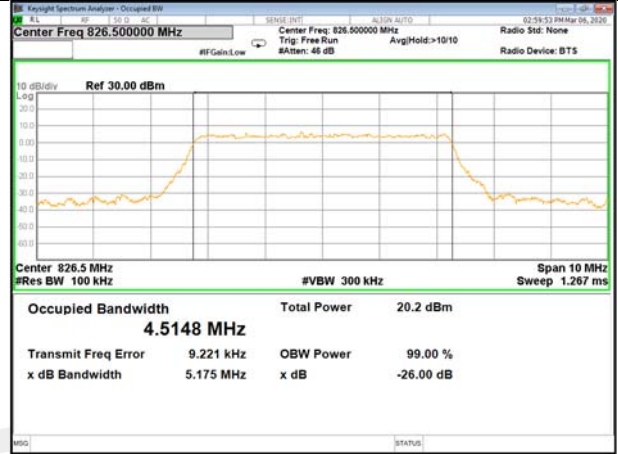

B5\_Q16\_3M\_High\_26BW-99%

LTE BAND-5

LTE BAND-5

B5\_QPSK\_5M\_Low\_26BW-99%

B5\_Q16\_5M\_Low\_26BW-99%

B5\_QPSK\_5M\_Mid\_26BW-99%

B5\_Q16\_5M\_Mid\_26BW-99%

B5\_QPSK\_5M\_High\_26BW-99%

B5\_Q16\_5M\_High\_26BW-99%

LTE BAND-5

LTE BAND-5

B5\_QPSK\_10M\_Low\_26BW-99%

B5\_Q16\_10M\_Low\_26BW-99%

B5\_QPSK\_10M\_Mid\_26BW-99%

B5\_Q16\_10M\_Mid\_26BW-99%

B5\_QPSK\_10M\_High\_26BW-99%