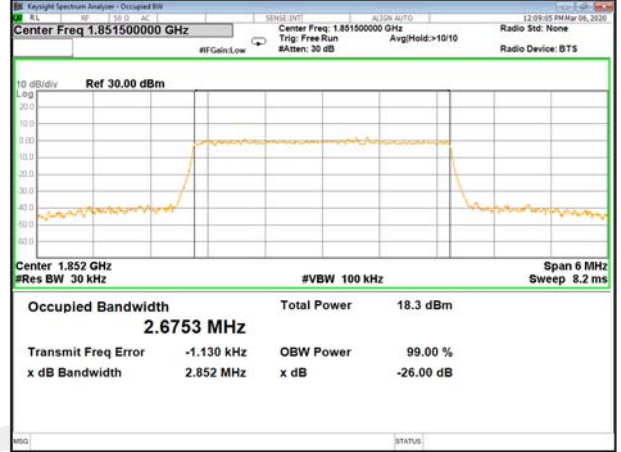

16QAM\_1.4M\_Higher\_(26BW and 99%)

LTE BAND-2

LTE BAND-2

QPSK\_3M\_Lower\_(26BW and 99%)

16QAM\_3M\_Lower\_(26BW and 99%)

QPSK\_3M\_Middle\_(26BW and 99%)

16QAM\_3M\_Middle\_(26BW and 99%)

QPSK\_3M\_Higher\_(26BW and 99%)

16QAM\_3M\_Higher\_(26BW and 99%)

LTE BAND-2

LTE BAND-2

QPSK\_5M\_Lower\_(26BW and 99%)

16QAM\_5M\_Lower\_(26BW and 99%)

QPSK\_5M\_Middle\_(26BW and 99%)

16QAM\_5M\_Middle\_(26BW and 99%)

QPSK\_5M\_Higher\_(26BW and 99%)