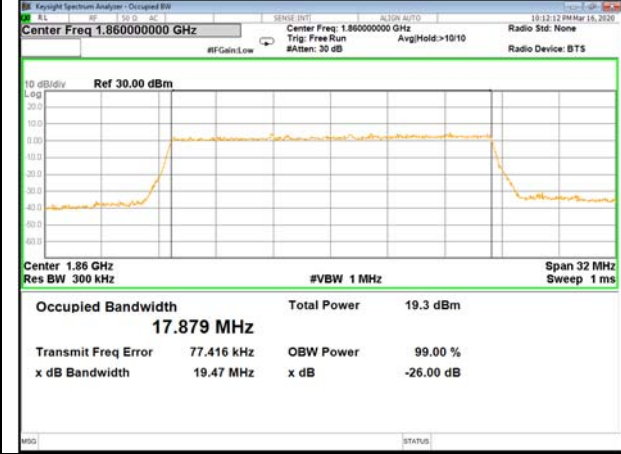

16QAM\_15M\_Higher\_(26BW and 99%)

LTE BAND-2

LTE BAND-2

QPSK\_20M\_Lower\_(26BW and 99%)

16QAM\_20M\_Lower\_(26BW and 99%)

QPSK\_20M\_Middle\_(26BW and 99%)

16QAM\_20M\_Middle\_(26BW and 99%)

QPSK\_20M\_Higher\_(26BW and 99%)

16QAM\_20M\_Higher\_(26BW and 99%)

LTE BAND-4

LTE BAND-4

QPSK\_1.4M\_Lower\_(26BW and 99%)

16QAM\_1.4M\_Lower\_(26BW and 99%)

QPSK\_1.4M\_Middle\_(26BW and 99%)

16QAM\_1.4M\_Middle\_(26BW and 99%)

QPSK\_1.4M\_Higher\_(26BW and 99%)