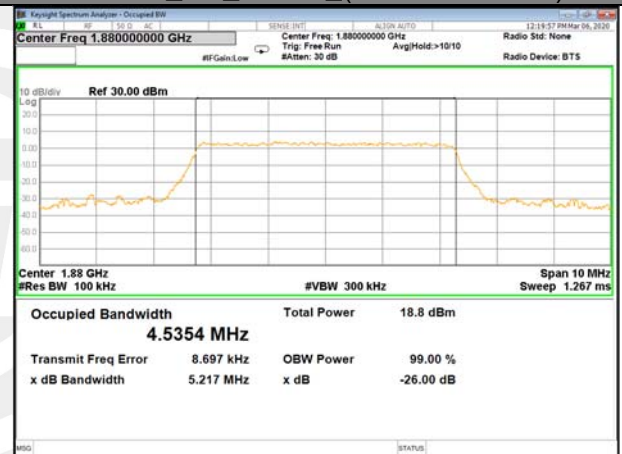

16QAM\_3M\_Higher\_(26BW and 99%)

LTE BAND-2

LTE BAND-2

QPSK\_5M\_Lower\_(26BW and 99%)

16QAM\_5M\_Lower\_(26BW and 99%)

QPSK\_5M\_Middle\_(26BW and 99%)

16QAM\_5M\_Middle\_(26BW and 99%)

QPSK\_5M\_Higher\_(26BW and 99%)

16QAM\_5M\_Higher\_(26BW and 99%)

LTE BAND-2

LTE BAND-2

QPSK\_10M\_Lower\_(26BW and 99%)

16QAM\_10M\_Lower\_(26BW and 99%)

QPSK\_10M\_Middle\_(26BW and 99%)

16QAM\_10M\_Middle\_(26BW and 99%)

QPSK\_10M\_Higher\_(26BW and 99%)