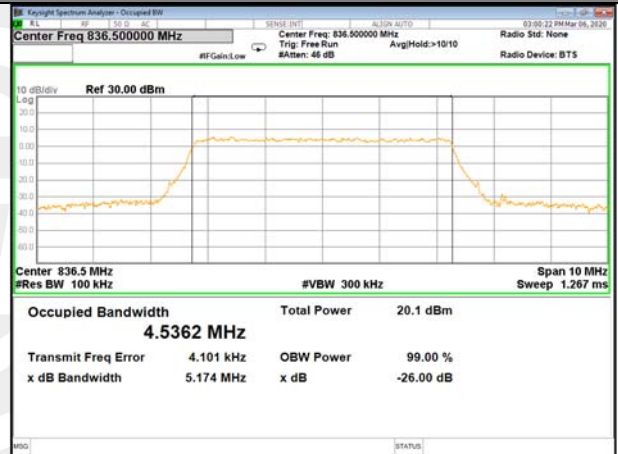

B5\_Q16\_3M\_High\_26BW-99%

LTE BAND-5

LTE BAND-5

B5\_QPSK\_5M\_Low\_26BW-99%

B5\_Q16\_5M\_Low\_26BW-99%

B5\_QPSK\_5M\_Mid\_26BW-99%

B5\_Q16\_5M\_Mid\_26BW-99%

B5\_QPSK\_5M\_High\_26BW-99%

B5\_Q16\_5M\_High\_26BW-99%

LTE BAND-5

LTE BAND-5

B5\_QPSK\_10M\_Low\_26BW-99%

B5\_Q16\_10M\_Low\_26BW-99%

B5\_QPSK\_10M\_Mid\_26BW-99%

B5\_Q16\_10M\_Mid\_26BW-99%

B5\_QPSK\_10M\_High\_26BW-99%