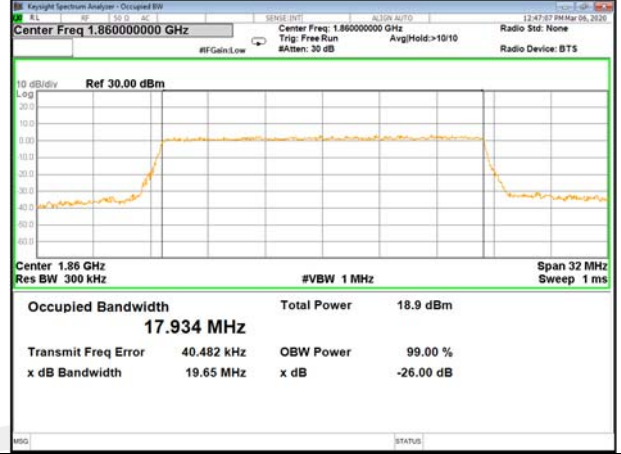

16QAM\_15M\_Higher\_(26BW and 99%)

LTE BAND-2

LTE BAND-2

QPSK\_20M\_Lower\_(26BW and 99%)

16QAM\_20M\_Lower\_(26BW and 99%)

QPSK\_20M\_Middle\_(26BW and 99%)

16QAM\_20M\_Middle\_(26BW and 99%)

QPSK\_20M\_Higher\_(26BW and 99%)

16QAM\_20M\_Higher\_(26BW and 99%)

LTE BAND-4

LTE BAND-4

QPSK\_1.4M\_Lower\_(26BW and 99%)

16QAM\_1.4M\_Lower\_(26BW and 99%)

QPSK\_1.4M\_Middle\_(26BW and 99%)

16QAM\_1.4M\_Middle\_(26BW and 99%)

QPSK\_1.4M\_Higher\_(26BW and 99%)