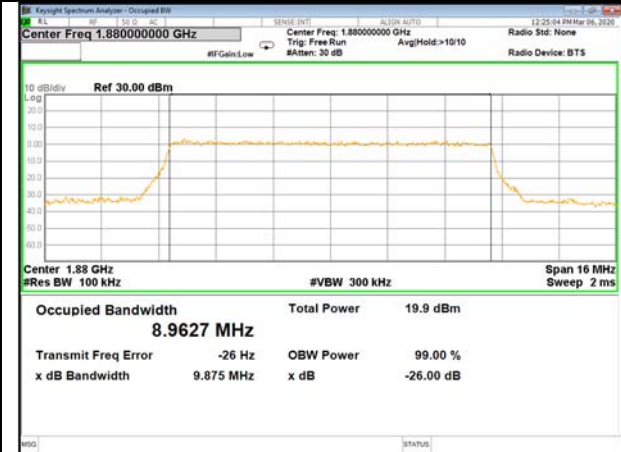

16QAM\_5M\_Higher\_(26BW and 99%)

LTE BAND-2

LTE BAND-2

QPSK\_10M\_Lower\_(26BW and 99%)

16QAM\_10M\_Lower\_(26BW and 99%)

QPSK\_10M\_Middle\_(26BW and 99%)

16QAM\_10M\_Middle\_(26BW and 99%)

QPSK\_10M\_Higher\_(26BW and 99%)

16QAM\_10M\_Higher\_(26BW and 99%)

LTE BAND-2

LTE BAND-2

QPSK\_15M\_Lower\_(26BW and 99%)

16QAM\_15M\_Lower\_(26BW and 99%)

QPSK\_15M\_Middle\_(26BW and 99%)

16QAM\_15M\_Middle\_(26BW and 99%)

QPSK\_15M\_Higher\_(26BW and 99%)