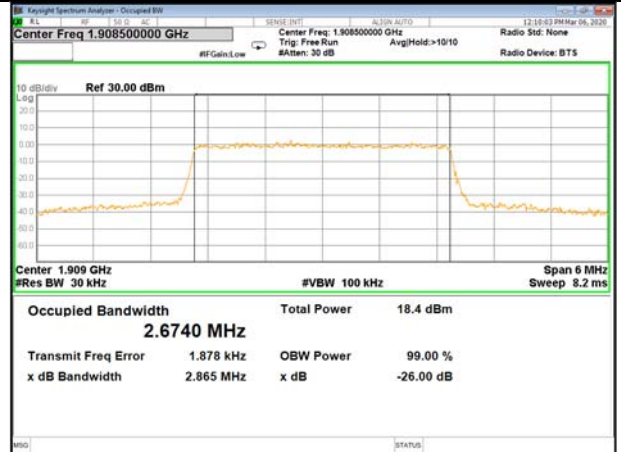

16QAM\_1.4M\_Higher\_(26BW and 99%)

LTE BAND-2

LTE BAND-2

QPSK\_3M\_Lower\_(26BW and 99%)

16QAM\_3M\_Lower\_(26BW and 99%)

QPSK\_3M\_Middle\_(26BW and 99%)

16QAM\_3M\_Middle\_(26BW and 99%)

QPSK\_3M\_Higher\_(26BW and 99%)

16QAM\_3M\_Higher\_(26BW and 99%)

LTE BAND-2

LTE BAND-2

QPSK\_5M\_Lower\_(26BW and 99%)

16QAM\_5M\_Lower\_(26BW and 99%)

QPSK\_5M\_Middle\_(26BW and 99%)

16QAM\_5M\_Middle\_(26BW and 99%)

QPSK\_5M\_Higher\_(26BW and 99%)