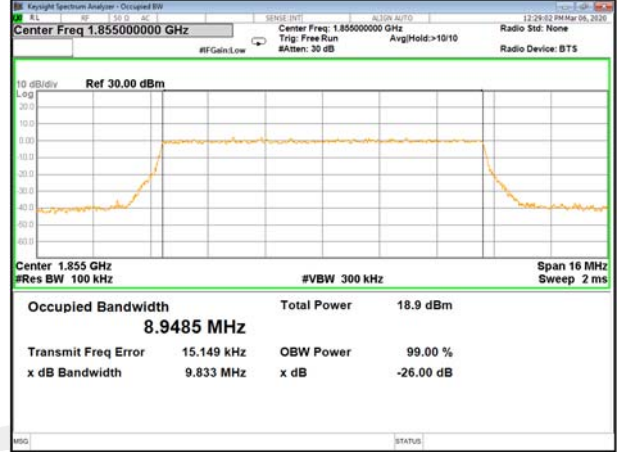

16QAM\_3M\_Higher\_(26BW and 99%)

LTE BAND-2

LTE BAND-2

QPSK\_5M\_Lower\_(26BW and 99%)

16QAM\_5M\_Lower\_(26BW and 99%)

QPSK\_5M\_Middle\_(26BW and 99%)

16QAM\_5M\_Middle\_(26BW and 99%)

QPSK\_5M\_Higher\_(26BW and 99%)

16QAM\_5M\_Higher\_(26BW and 99%)

LTE BAND-2

LTE BAND-2

QPSK\_10M\_Lower\_(26BW and 99%)

16QAM\_10M\_Lower\_(26BW and 99%)

QPSK\_10M\_Middle\_(26BW and 99%)

16QAM\_10M\_Middle\_(26BW and 99%)

QPSK\_10M\_Higher\_(26BW and 99%)

16QAM\_10M\_Higher\_(26BW and 99%)

LTE BAND-2

LTE BAND-2

QPSK\_15M\_Lower\_(26BW and 99%)

16QAM\_15M\_Lower\_(26BW and 99%)

QPSK\_15M\_Middle\_(26BW and 99%)

16QAM\_15M\_Middle\_(26BW and 99%)

QPSK\_15M\_Higher\_(26BW and 99%)