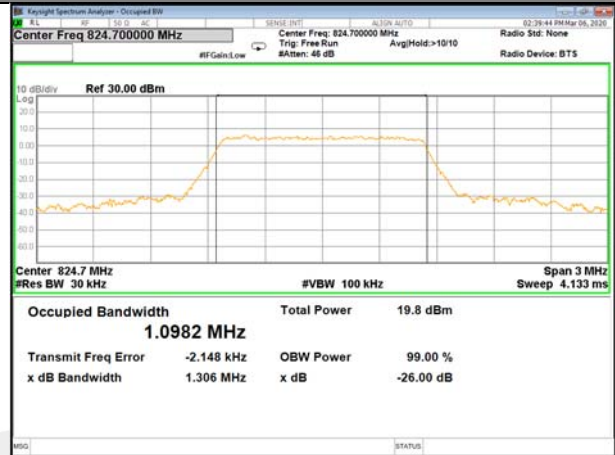

16QAM\_20M\_Higher\_(26BW and 99%)

LTE BAND-5

LTE BAND-5

B5\_QPSK\_1.4M\_Low\_26BW-99%

B5\_Q16\_1.4M\_Low\_26BW-99%

B5\_QPSK\_1.4M\_Mid\_26BW-99%

B5\_Q16\_1.4M\_Mid\_26BW-99%

B5\_QPSK\_1.4M\_High\_26BW-99%

B5\_Q16\_1.4M\_High\_26BW-99%

LTE BAND-5

LTE BAND-5

B5\_QPSK\_3M\_Low\_26BW-99%

B5\_Q16\_3M\_Low\_26BW-99%

B5\_QPSK\_3M\_Mid\_26BW-99%

B5\_Q16\_3M\_Mid\_26BW-99%

B5\_QPSK\_3M\_High\_26BW-99%