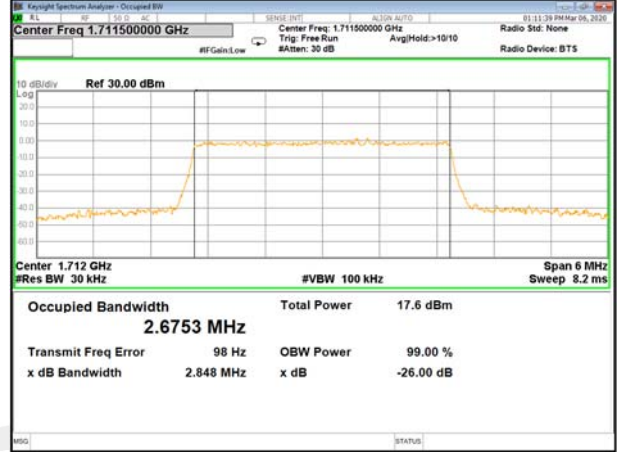

16QAM\_1.4M\_Higher\_(26BW and 99%)

LTE BAND-4

LTE BAND-4

QPSK\_3M\_Lower\_(26BW and 99%)

16QAM\_3M\_Lower\_(26BW and 99%)

QPSK\_3M\_Middle\_(26BW and 99%)

16QAM\_3M\_Middle\_(26BW and 99%)

QPSK\_3M\_Higher\_(26BW and 99%)