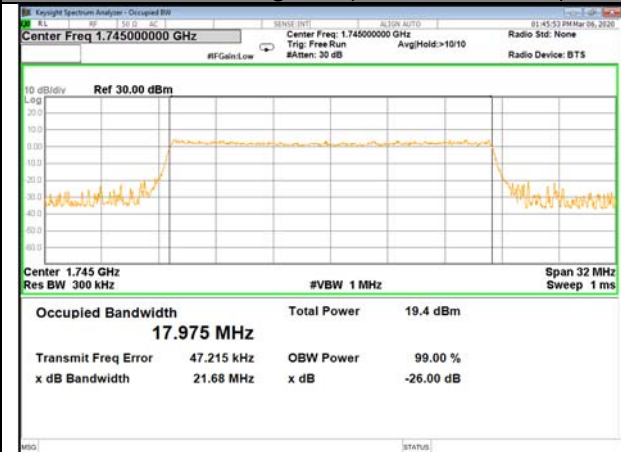

16QAM\_15M\_Higher\_(26BW and 99%)

LTE BAND-4

LTE BAND-4

QPSK\_20M\_Lower\_(26BW and 99%)

16QAM\_20M\_Lower\_(26BW and 99%)

QPSK\_20M\_Middle\_(26BW and 99%)

16QAM\_20M\_Middle\_(26BW and 99%)

QPSK\_20M\_Higher\_(26BW and 99%)