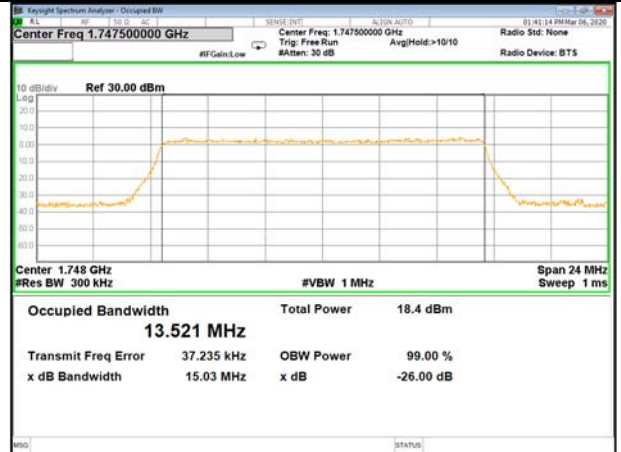

16QAM_15M_Higher_(26BW and 99%)