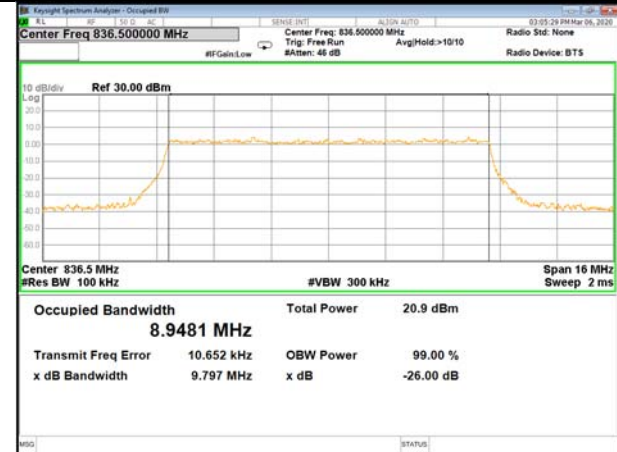

B5\_Q16\_5M\_High\_26BW-99%

LTE BAND-5

LTE BAND-5

B5\_QPSK\_10M\_Low\_26BW-99%

B5\_Q16\_10M\_Low\_26BW-99%

B5\_QPSK\_10M\_Mid\_26BW-99%

B5\_Q16\_10M\_Mid\_26BW-99%

B5\_QPSK\_10M\_High\_26BW-99%