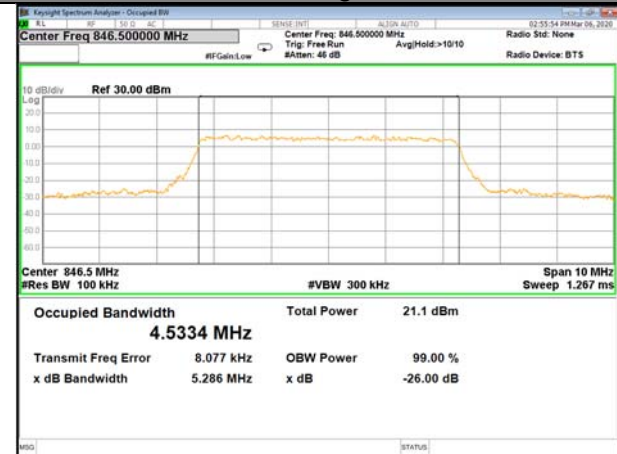

B5\_Q16\_1.4M\_High\_26BW-99%

LTE BAND-5

LTE BAND-5

B5\_QPSK\_3M\_Low\_26BW-99%

B5\_Q16\_3M\_Low\_26BW-99%

B5\_QPSK\_3M\_Mid\_26BW-99%

B5\_Q16\_3M\_Mid\_26BW-99%

B5\_QPSK\_3M\_High\_26BW-99%

B5\_Q16\_3M\_High\_26BW-99%

LTE BAND-5

LTE BAND-5

B5\_QPSK\_5M\_Low\_26BW-99%

B5\_Q16\_5M\_Low\_26BW-99%

B5\_QPSK\_5M\_Mid\_26BW-99%

B5\_Q16\_5M\_Mid\_26BW-99%

B5\_QPSK\_5M\_High\_26BW-99%

B5\_Q16\_5M\_High\_26BW-99%

LTE BAND-5

LTE BAND-5

B5\_QPSK\_10M\_Low\_26BW-99%

B5\_Q16\_10M\_Low\_26BW-99%

B5\_QPSK\_10M\_Mid\_26BW-99%

B5\_Q16\_10M\_Mid\_26BW-99%

B5\_QPSK\_10M\_High\_26BW-99%