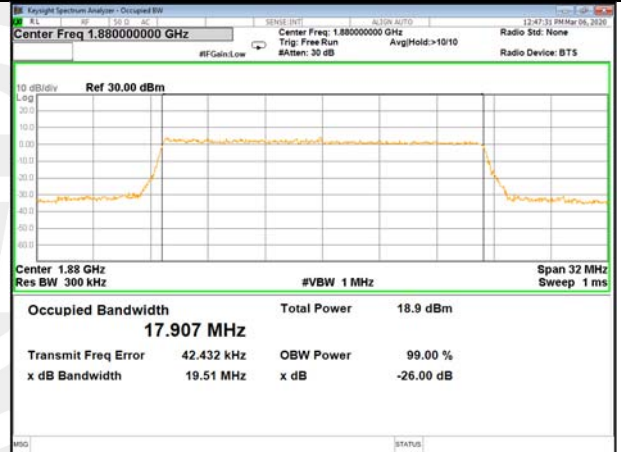

16QAM\_15M\_Higher\_(26BW and 99%)

LTE BAND-2

LTE BAND-2

QPSK\_20M\_Lower\_(26BW and 99%)

16QAM\_20M\_Lower\_(26BW and 99%)

QPSK\_20M\_Middle\_(26BW and 99%)

16QAM\_20M\_Middle\_(26BW and 99%)

QPSK\_20M\_Higher\_(26BW and 99%)

16QAM\_20M\_Higher\_(26BW and 99%)

LTE BAND-4

LTE BAND-4

QPSK\_1.4M\_Lower\_(26BW and 99%)

16QAM\_1.4M\_Lower\_(26BW and 99%)

QPSK\_1.4M\_Middle\_(26BW and 99%)

16QAM\_1.4M\_Middle\_(26BW and 99%)

QPSK\_1.4M\_Higher\_(26BW and 99%)