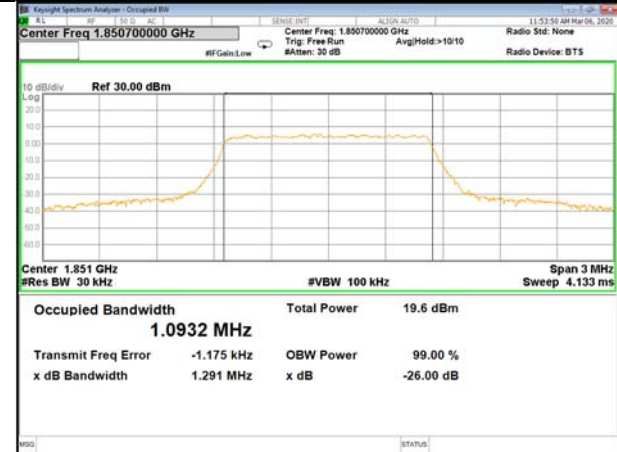

26BW and 99%  
LTE BAND-2

LTE BAND-2

QPSK\_1.4M\_Lower\_(26BW and 99%)

16QAM\_1.4M\_Lower\_(26BW and 99%)

QPSK\_1.4M\_Middle\_(26BW and 99%)

16QAM\_1.4M\_Middle\_(26BW and 99%)

QPSK\_1.4M\_Higher\_(26BW and 99%)

16QAM\_1.4M\_Higher\_(26BW and 99%)

LTE BAND-2

LTE BAND-2

QPSK\_3M\_Lower\_(26BW and 99%)

16QAM\_3M\_Lower\_(26BW and 99%)

QPSK\_3M\_Middle\_(26BW and 99%)

16QAM\_3M\_Middle\_(26BW and 99%)

QPSK\_3M\_Higher\_(26BW and 99%)