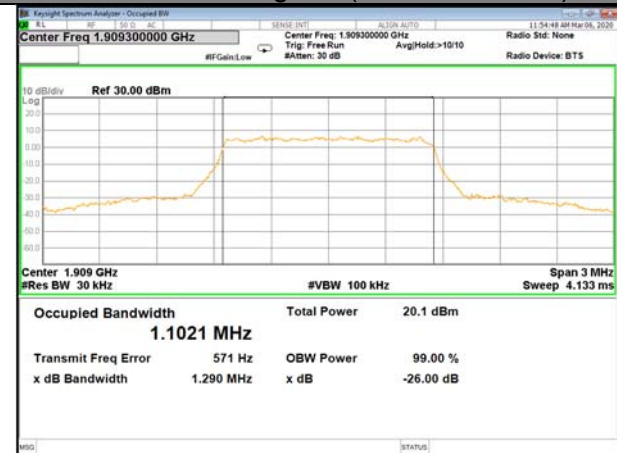

26BW and 99%  
LTE BAND-2

LTE BAND-2

QPSK\_1.4M\_Lower\_(26BW and 99%)

16QAM\_1.4M\_Lower\_(26BW and 99%)

QPSK\_1.4M\_Middle\_(26BW and 99%)

16QAM\_1.4M\_Middle\_(26BW and 99%)

QPSK\_1.4M\_Higher\_(26BW and 99%)

16QAM\_1.4M\_Higher\_(26BW and 99%)

LTE BAND-2

LTE BAND-2

QPSK\_3M\_Lower\_(26BW and 99%)

16QAM\_3M\_Lower\_(26BW and 99%)

QPSK\_3M\_Middle\_(26BW and 99%)

16QAM\_3M\_Middle\_(26BW and 99%)

QPSK\_3M\_Higher\_(26BW and 99%)