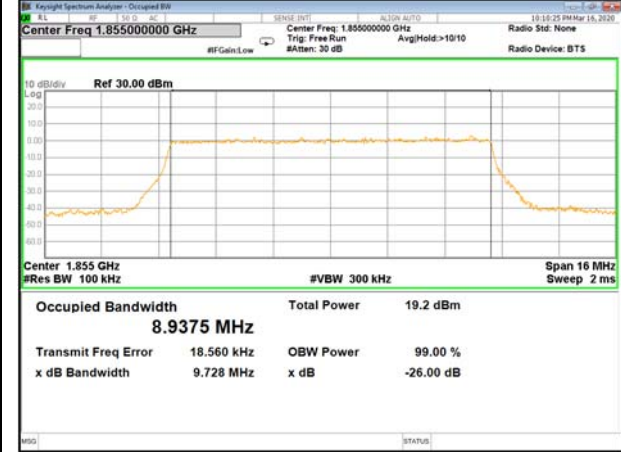

16QAM\_3M\_Higher\_(26BW and 99%)

LTE BAND-2

LTE BAND-2

QPSK\_5M\_Lower\_(26BW and 99%)

16QAM\_5M\_Lower\_(26BW and 99%)

QPSK\_5M\_Middle\_(26BW and 99%)

16QAM\_5M\_Middle\_(26BW and 99%)

QPSK\_5M\_Higher\_(26BW and 99%)

16QAM\_5M\_Higher\_(26BW and 99%)

LTE BAND-2

LTE BAND-2

QPSK\_10M\_Lower\_(26BW and 99%)

16QAM\_10M\_Lower\_(26BW and 99%)

QPSK\_10M\_Middle\_(26BW and 99%)

16QAM\_10M\_Middle\_(26BW and 99%)

QPSK\_10M\_Higher\_(26BW and 99%)

16QAM\_10M\_Higher\_(26BW and 99%)

LTE BAND-2

LTE BAND-2

QPSK\_15M\_Lower\_(26BW and 99%)

16QAM\_15M\_Lower\_(26BW and 99%)

QPSK\_15M\_Middle\_(26BW and 99%)

16QAM\_15M\_Middle\_(26BW and 99%)

QPSK\_15M\_Higher\_(26BW and 99%)