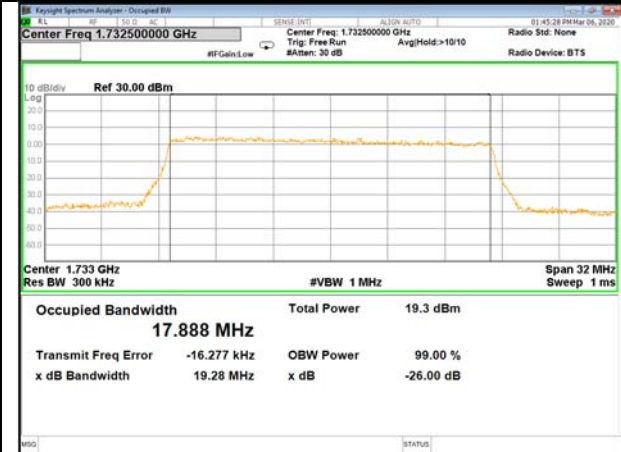

16QAM\_15M\_Higher\_(26BW and 99%)

LTE BAND-4

LTE BAND-4

QPSK\_20M\_Lower\_(26BW and 99%)

16QAM\_20M\_Lower\_(26BW and 99%)

QPSK\_20M\_Middle\_(26BW and 99%)

16QAM\_20M\_Middle\_(26BW and 99%)

QPSK\_20M\_Higher\_(26BW and 99%)