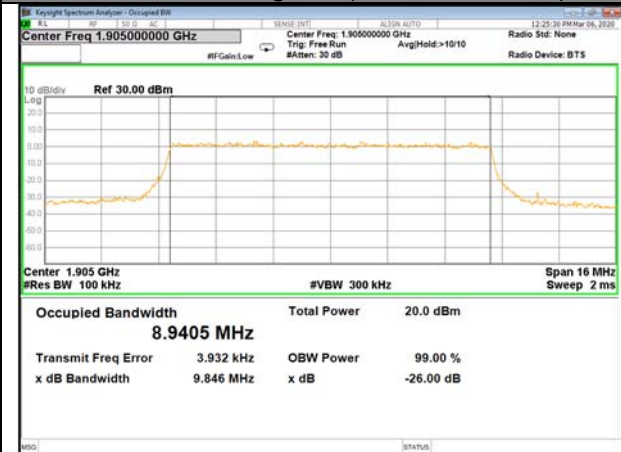

16QAM\_3M\_Higher\_(26BW and 99%)

LTE BAND-2

LTE BAND-2

QPSK\_5M\_Lower\_(26BW and 99%)

16QAM\_5M\_Lower\_(26BW and 99%)

QPSK\_5M\_Middle\_(26BW and 99%)

16QAM\_5M\_Middle\_(26BW and 99%)

QPSK\_5M\_Higher\_(26BW and 99%)

16QAM\_5M\_Higher\_(26BW and 99%)

LTE BAND-2

LTE BAND-2

QPSK\_10M\_Lower\_(26BW and 99%)

16QAM\_10M\_Lower\_(26BW and 99%)

QPSK\_10M\_Middle\_(26BW and 99%)

16QAM\_10M\_Middle\_(26BW and 99%)

QPSK\_10M\_Higher\_(26BW and 99%)

16QAM\_10M\_Higher\_(26BW and 99%)

LTE BAND-2

LTE BAND-2

QPSK\_15M\_Lower\_(26BW and 99%)

16QAM\_15M\_Lower\_(26BW and 99%)

QPSK\_15M\_Middle\_(26BW and 99%)

16QAM\_15M\_Middle\_(26BW and 99%)

QPSK\_15M\_Higher\_(26BW and 99%)