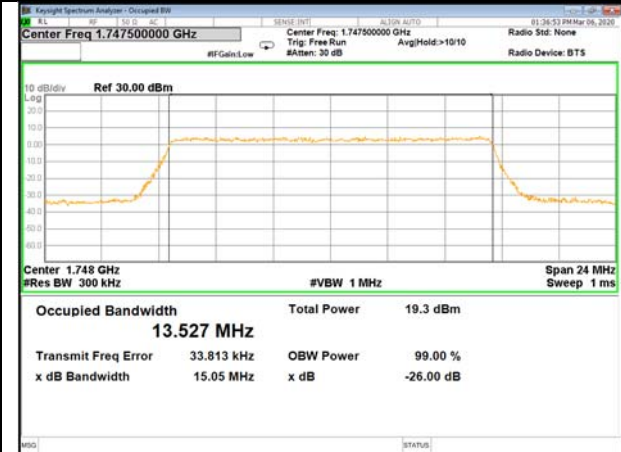

16QAM\_10M\_Higher\_(26BW and 99%)

LTE BAND-4

LTE BAND-4

QPSK\_15M\_Lower\_(26BW and 99%)

16QAM\_15M\_Lower\_(26BW and 99%)

QPSK\_15M\_Middle\_(26BW and 99%)

16QAM\_15M\_Middle\_(26BW and 99%)

QPSK\_15M\_Higher\_(26BW and 99%)