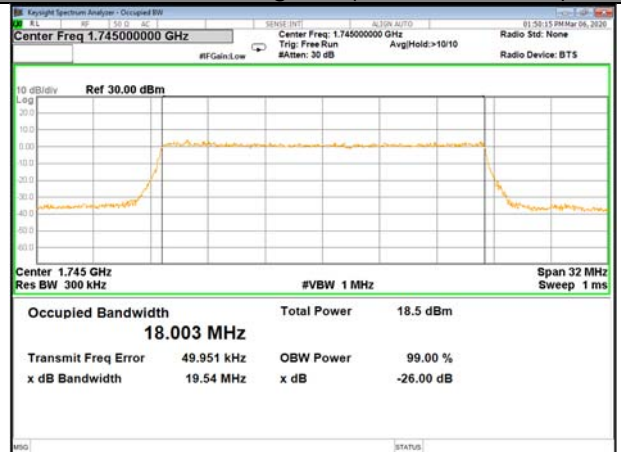

16QAM\_15M\_Higher\_(26BW and 99%)

LTE BAND-4

LTE BAND-4

QPSK\_20M\_Lower\_(26BW and 99%)

16QAM\_20M\_Lower\_(26BW and 99%)

QPSK\_20M\_Middle\_(26BW and 99%)

16QAM\_20M\_Middle\_(26BW and 99%)

QPSK\_20M\_Higher\_(26BW and 99%)

16QAM\_20M\_Higher\_(26BW and 99%)

LTE BAND-5

LTE BAND-5

B5\_QPSK\_1.4M\_Low\_26BW-99%

B5\_Q16\_1.4M\_Low\_26BW-99%

B5\_QPSK\_1.4M\_Mid\_26BW-99%

B5\_Q16\_1.4M\_Mid\_26BW-99%

B5\_QPSK\_1.4M\_High\_26BW-99%