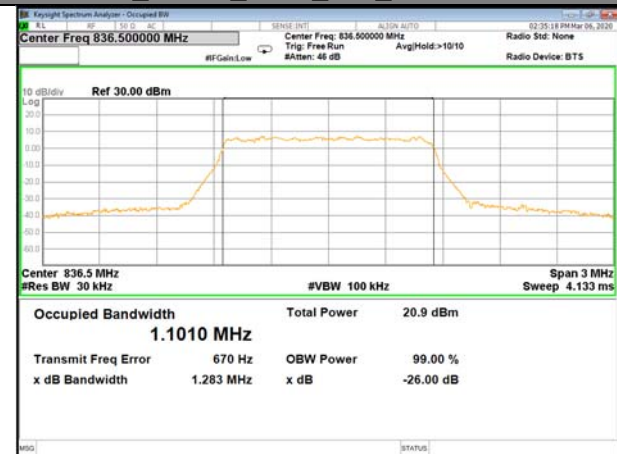

16QAM\_20M\_Higher\_(26BW and 99%)

LTE BAND-5

LTE BAND-5

B5\_QPSK\_1.4M\_Low\_26BW-99%

B5\_Q16\_1.4M\_Low\_26BW-99%

B5\_QPSK\_1.4M\_Mid\_26BW-99%

B5\_Q16\_1.4M\_Mid\_26BW-99%

B5\_QPSK\_1.4M\_High\_26BW-99%

B5\_Q16\_1.4M\_High\_26BW-99%

LTE BAND-5

LTE BAND-5

B5\_QPSK\_3M\_Low\_26BW-99%

B5\_Q16\_3M\_Low\_26BW-99%

B5\_QPSK\_3M\_Mid\_26BW-99%

B5\_Q16\_3M\_Mid\_26BW-99%

B5\_QPSK\_3M\_High\_26BW-99%