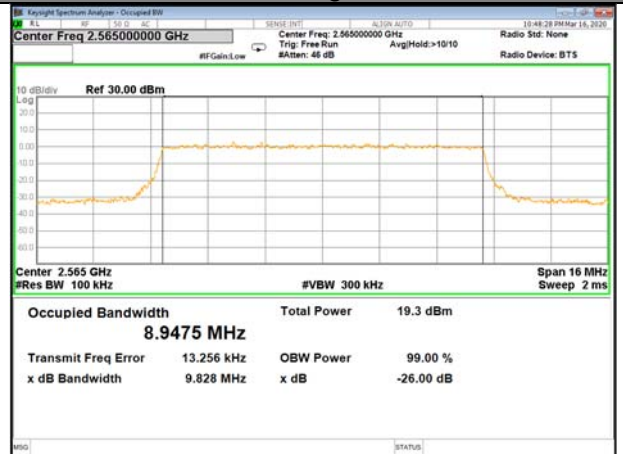

B7_Q16_10M_High_26BW-99%