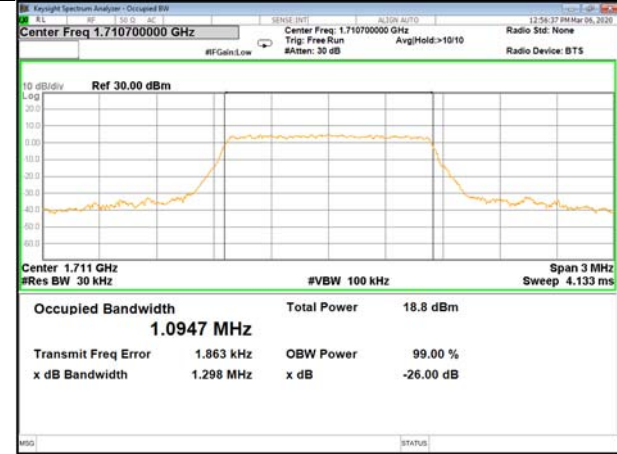

16QAM\_20M\_Higher\_(26BW and 99%)

LTE BAND-4

LTE BAND-4

QPSK\_1.4M\_Lower\_(26BW and 99%)

16QAM\_1.4M\_Lower\_(26BW and 99%)

QPSK\_1.4M\_Middle\_(26BW and 99%)

16QAM\_1.4M\_Middle\_(26BW and 99%)

QPSK\_1.4M\_Higher\_(26BW and 99%)