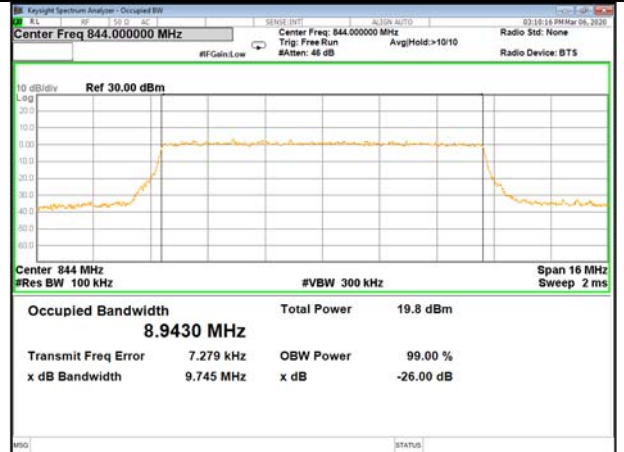

B5_Q16_10M_High_26BW-99%