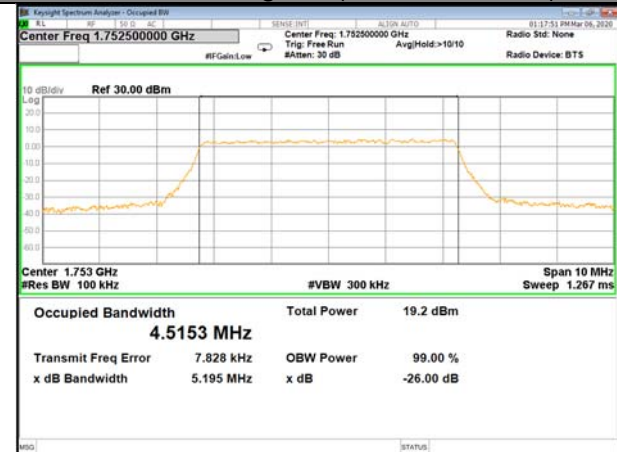

16QAM\_3M\_Higher\_(26BW and 99%)

LTE BAND-4

LTE BAND-4

QPSK\_5M\_Lower\_(26BW and 99%)

16QAM\_5M\_Lower\_(26BW and 99%)

QPSK\_5M\_Middle\_(26BW and 99%)

16QAM\_5M\_Middle\_(26BW and 99%)

QPSK\_5M\_Higher\_(26BW and 99%)

16QAM\_5M\_Higher\_(26BW and 99%)

LTE BAND-4

LTE BAND-4

QPSK\_10M\_Lower\_(26BW and 99%)

16QAM\_10M\_Lower\_(26BW and 99%)

QPSK\_10M\_Middle\_(26BW and 99%)

16QAM\_10M\_Middle\_(26BW and 99%)

QPSK\_10M\_Higher\_(26BW and 99%)