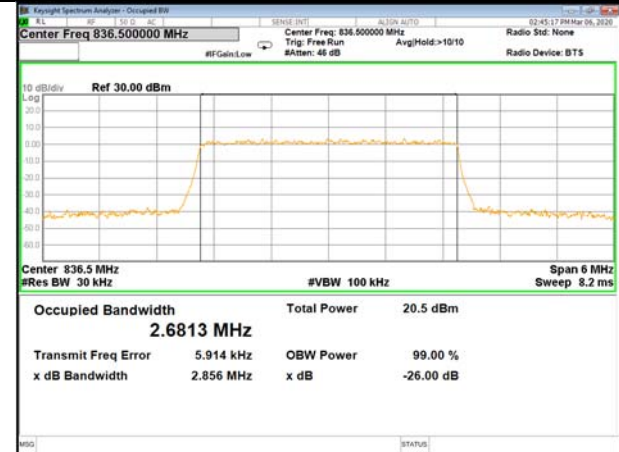

B5\_Q16\_1.4M\_High\_26BW-99%

LTE BAND-5

LTE BAND-5

B5\_QPSK\_3M\_Low\_26BW-99%

B5\_Q16\_3M\_Low\_26BW-99%

B5\_QPSK\_3M\_Mid\_26BW-99%

B5\_Q16\_3M\_Mid\_26BW-99%

B5\_QPSK\_3M\_High\_26BW-99%