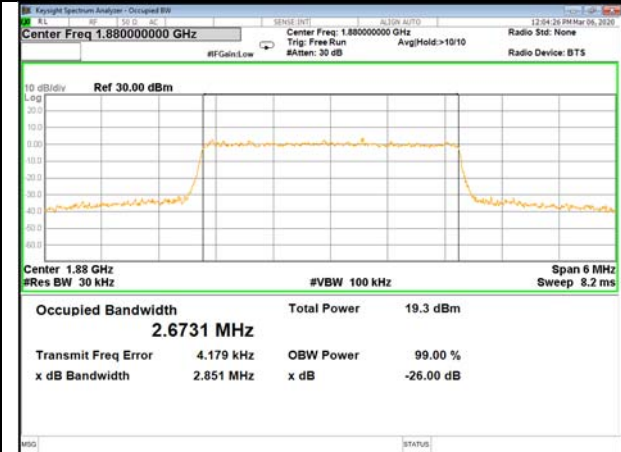

16QAM\_1.4M\_Higher\_(26BW and 99%)

LTE BAND-2

LTE BAND-2

QPSK\_3M\_Lower\_(26BW and 99%)

16QAM\_3M\_Lower\_(26BW and 99%)

QPSK\_3M\_Middle\_(26BW and 99%)

16QAM\_3M\_Middle\_(26BW and 99%)

QPSK\_3M\_Higher\_(26BW and 99%)