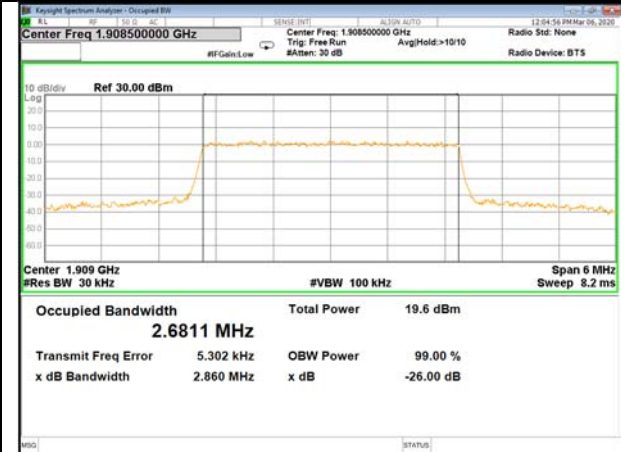

16QAM\_1.4M\_Higher\_(26BW and 99%)

LTE BAND-2

LTE BAND-2

QPSK\_3M\_Lower\_(26BW and 99%)

16QAM\_3M\_Lower\_(26BW and 99%)

QPSK\_3M\_Middle\_(26BW and 99%)

16QAM\_3M\_Middle\_(26BW and 99%)

QPSK\_3M\_Higher\_(26BW and 99%)

16QAM\_3M\_Higher\_(26BW and 99%)

LTE BAND-2

LTE BAND-2

QPSK\_5M\_Lower\_(26BW and 99%)

16QAM\_5M\_Lower\_(26BW and 99%)

QPSK\_5M\_Middle\_(26BW and 99%)

16QAM\_5M\_Middle\_(26BW and 99%)

QPSK\_5M\_Higher\_(26BW and 99%)