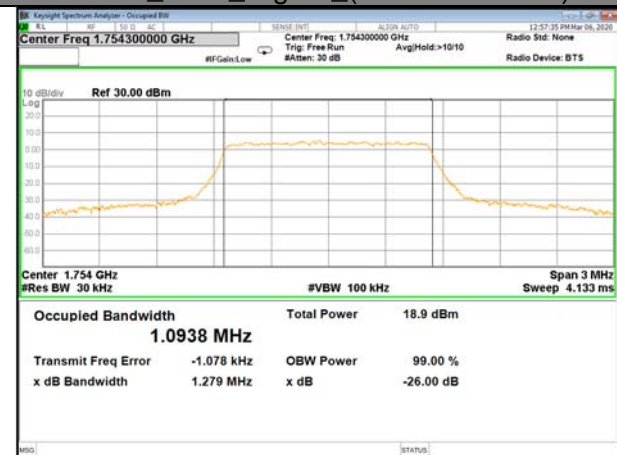

16QAM\_20M\_Higher\_(26BW and 99%)

LTE BAND-4

LTE BAND-4

QPSK\_1.4M\_Lower\_(26BW and 99%)

16QAM\_1.4M\_Lower\_(26BW and 99%)

QPSK\_1.4M\_Middle\_(26BW and 99%)

16QAM\_1.4M\_Middle\_(26BW and 99%)

QPSK\_1.4M\_Higher\_(26BW and 99%)

16QAM\_1.4M\_Higher\_(26BW and 99%)

LTE BAND-4

LTE BAND-4

QPSK\_3M\_Lower\_(26BW and 99%)

16QAM\_3M\_Lower\_(26BW and 99%)

QPSK\_3M\_Middle\_(26BW and 99%)

16QAM\_3M\_Middle\_(26BW and 99%)

QPSK\_3M\_Higher\_(26BW and 99%)