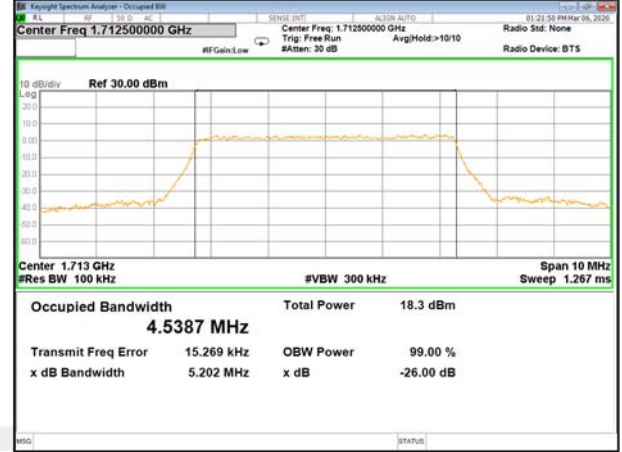

16QAM\_3M\_Higher\_(26BW and 99%)

LTE BAND-4

LTE BAND-4

QPSK\_5M\_Lower\_(26BW and 99%)

16QAM\_5M\_Lower\_(26BW and 99%)

QPSK\_5M\_Middle\_(26BW and 99%)

16QAM\_5M\_Middle\_(26BW and 99%)

QPSK\_5M\_Higher\_(26BW and 99%)