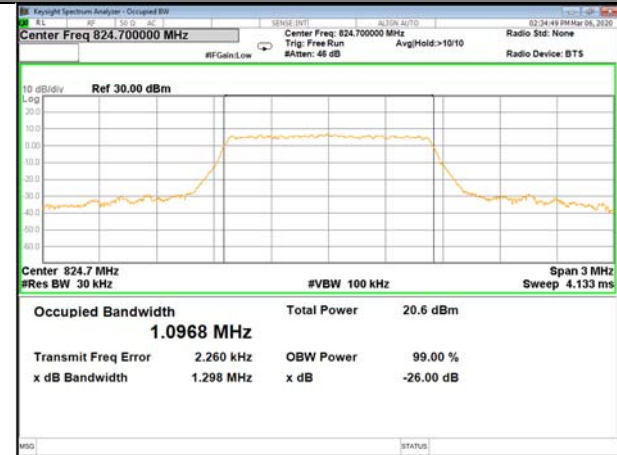

16QAM\_20M\_Higher\_(26BW and 99%)

LTE BAND-5

LTE BAND-5

B5\_QPSK\_1.4M\_Low\_26BW-99%

B5\_Q16\_1.4M\_Low\_26BW-99%

B5\_QPSK\_1.4M\_Mid\_26BW-99%

B5\_Q16\_1.4M\_Mid\_26BW-99%

B5\_QPSK\_1.4M\_High\_26BW-99%