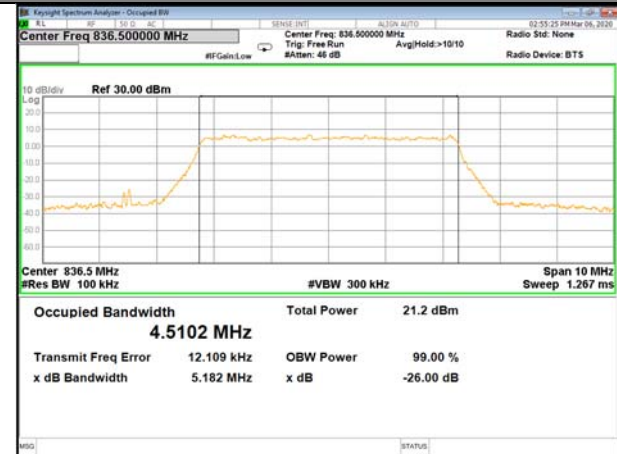

B5\_Q16\_3M\_High\_26BW-99%

LTE BAND-5

LTE BAND-5

B5\_QPSK\_5M\_Low\_26BW-99%

B5\_Q16\_5M\_Low\_26BW-99%

B5\_QPSK\_5M\_Mid\_26BW-99%

B5\_Q16\_5M\_Mid\_26BW-99%

B5\_QPSK\_5M\_High\_26BW-99%

B5\_Q16\_5M\_High\_26BW-99%

LTE BAND-5

LTE BAND-5

B5\_QPSK\_10M\_Low\_26BW-99%

B5\_Q16\_10M\_Low\_26BW-99%

B5\_QPSK\_10M\_Mid\_26BW-99%

B5\_Q16\_10M\_Mid\_26BW-99%

B5\_QPSK\_10M\_High\_26BW-99%