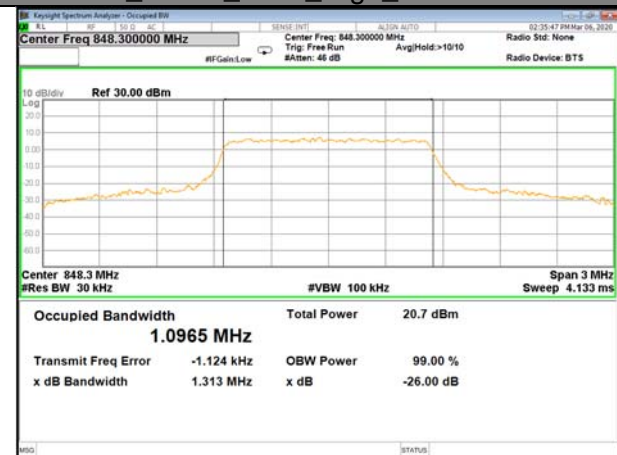

16QAM\_20M\_Higher\_(26BW and 99%)

LTE BAND-5

LTE BAND-5

B5\_QPSK\_1.4M\_Low\_26BW-99%

B5\_Q16\_1.4M\_Low\_26BW-99%

B5\_QPSK\_1.4M\_Mid\_26BW-99%

B5\_Q16\_1.4M\_Mid\_26BW-99%

B5\_QPSK\_1.4M\_High\_26BW-99%

B5\_Q16\_1.4M\_High\_26BW-99%

LTE BAND-5

LTE BAND-5

B5\_QPSK\_3M\_Low\_26BW-99%

B5\_Q16\_3M\_Low\_26BW-99%

B5\_QPSK\_3M\_Mid\_26BW-99%

B5\_Q16\_3M\_Mid\_26BW-99%

B5\_QPSK\_3M\_High\_26BW-99%