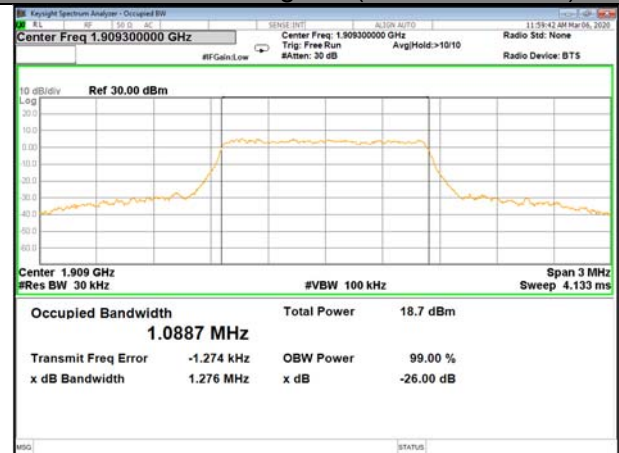

26BW and 99%  
LTE BAND-2

LTE BAND-2

QPSK\_1.4M\_Lower\_(26BW and 99%)

16QAM\_1.4M\_Lower\_(26BW and 99%)

QPSK\_1.4M\_Middle\_(26BW and 99%)

16QAM\_1.4M\_Middle\_(26BW and 99%)

QPSK\_1.4M\_Higher\_(26BW and 99%)

16QAM\_1.4M\_Higher\_(26BW and 99%)

LTE BAND-2

LTE BAND-2

QPSK\_3M\_Lower\_(26BW and 99%)

16QAM\_3M\_Lower\_(26BW and 99%)

QPSK\_3M\_Middle\_(26BW and 99%)

16QAM\_3M\_Middle\_(26BW and 99%)

QPSK\_3M\_Higher\_(26BW and 99%)