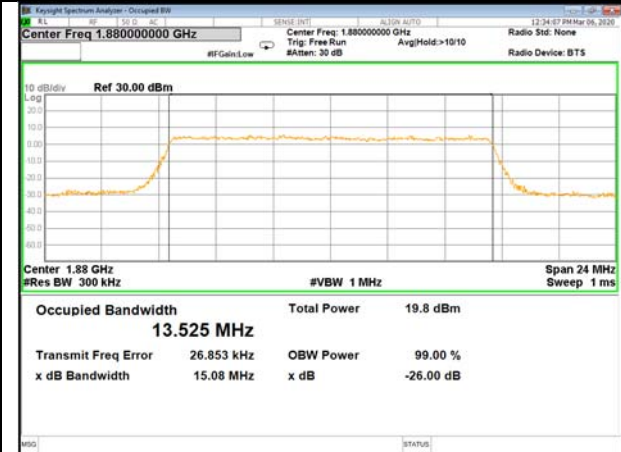

16QAM\_10M\_Higher\_(26BW and 99%)

LTE BAND-2

LTE BAND-2

QPSK\_15M\_Lower\_(26BW and 99%)

16QAM\_15M\_Lower\_(26BW and 99%)

QPSK\_15M\_Middle\_(26BW and 99%)

16QAM\_15M\_Middle\_(26BW and 99%)

QPSK\_15M\_Higher\_(26BW and 99%)

16QAM\_15M\_Higher\_(26BW and 99%)

LTE BAND-2

LTE BAND-2

QPSK\_20M\_Lower\_(26BW and 99%)

16QAM\_20M\_Lower\_(26BW and 99%)

QPSK\_20M\_Middle\_(26BW and 99%)

16QAM\_20M\_Middle\_(26BW and 99%)

QPSK\_20M\_Higher\_(26BW and 99%)