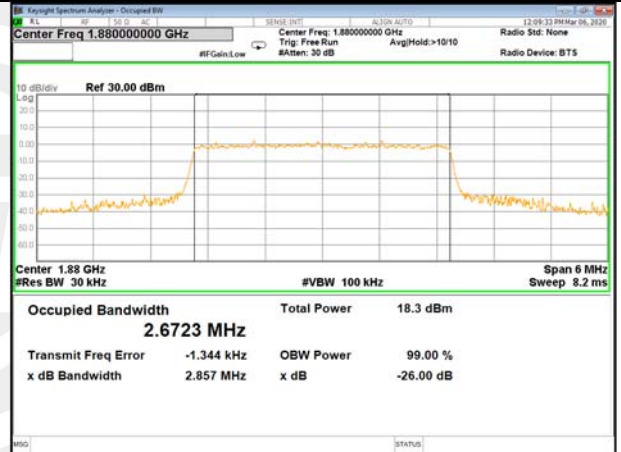

16QAM\_1.4M\_Higher\_(26BW and 99%)

LTE BAND-2

LTE BAND-2

QPSK\_3M\_Lower\_(26BW and 99%)

16QAM\_3M\_Lower\_(26BW and 99%)

QPSK\_3M\_Middle\_(26BW and 99%)

16QAM\_3M\_Middle\_(26BW and 99%)

QPSK\_3M\_Higher\_(26BW and 99%)

16QAM\_3M\_Higher\_(26BW and 99%)

LTE BAND-2

LTE BAND-2

QPSK\_5M\_Lower\_(26BW and 99%)

16QAM\_5M\_Lower\_(26BW and 99%)

QPSK\_5M\_Middle\_(26BW and 99%)

16QAM\_5M\_Middle\_(26BW and 99%)

QPSK\_5M\_Higher\_(26BW and 99%)