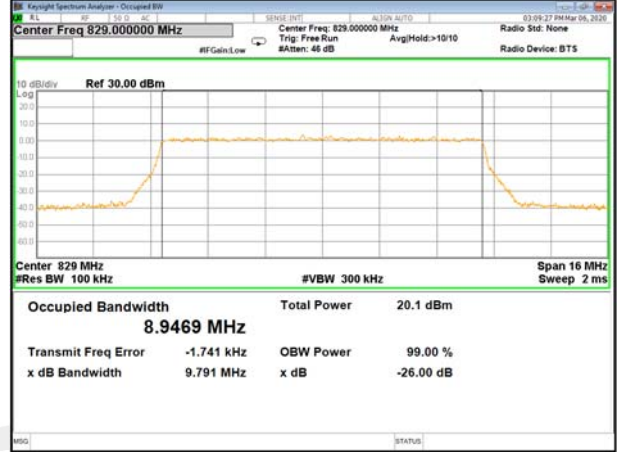

B5\_Q16\_3M\_High\_26BW-99%

LTE BAND-5

LTE BAND-5

B5\_QPSK\_5M\_Low\_26BW-99%

B5\_Q16\_5M\_Low\_26BW-99%

B5\_QPSK\_5M\_Mid\_26BW-99%

B5\_Q16\_5M\_Mid\_26BW-99%

B5\_QPSK\_5M\_High\_26BW-99%

B5\_Q16\_5M\_High\_26BW-99%

LTE BAND-5

LTE BAND-5

B5\_QPSK\_10M\_Low\_26BW-99%

B5\_Q16\_10M\_Low\_26BW-99%

B5\_QPSK\_10M\_Mid\_26BW-99%

B5\_Q16\_10M\_Mid\_26BW-99%

B5\_QPSK\_10M\_High\_26BW-99%