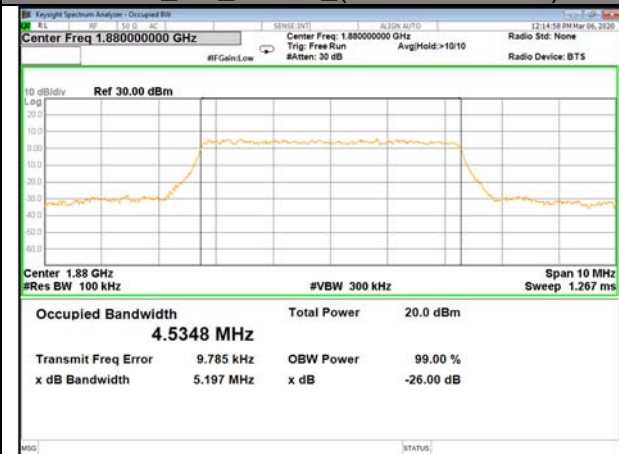

16QAM\_3M\_Higher\_(26BW and 99%)

LTE BAND-2

LTE BAND-2

QPSK\_5M\_Lower\_(26BW and 99%)

16QAM\_5M\_Lower\_(26BW and 99%)

QPSK\_5M\_Middle\_(26BW and 99%)

16QAM\_5M\_Middle\_(26BW and 99%)

QPSK\_5M\_Higher\_(26BW and 99%)

16QAM\_5M\_Higher\_(26BW and 99%)

LTE BAND-2

LTE BAND-2

QPSK\_10M\_Lower\_(26BW and 99%)

16QAM\_10M\_Lower\_(26BW and 99%)

QPSK\_10M\_Middle\_(26BW and 99%)

16QAM\_10M\_Middle\_(26BW and 99%)

QPSK\_10M\_Higher\_(26BW and 99%)