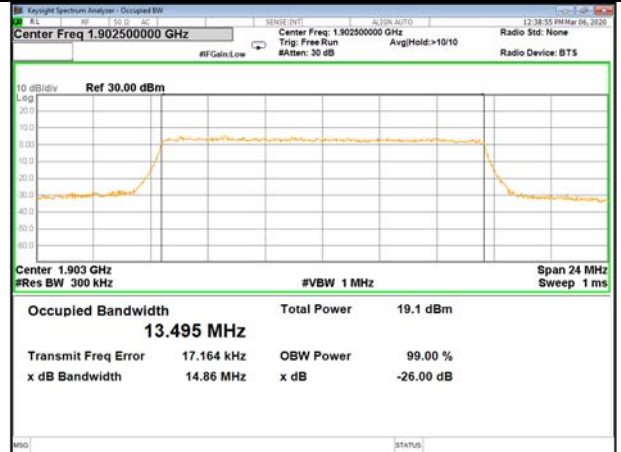

16QAM\_5M\_Higher\_(26BW and 99%)

LTE BAND-2

LTE BAND-2

QPSK\_10M\_Lower\_(26BW and 99%)

16QAM\_10M\_Lower\_(26BW and 99%)

QPSK\_10M\_Middle\_(26BW and 99%)

16QAM\_10M\_Middle\_(26BW and 99%)

QPSK\_10M\_Higher\_(26BW and 99%)

16QAM\_10M\_Higher\_(26BW and 99%)

LTE BAND-2

LTE BAND-2

QPSK\_15M\_Lower\_(26BW and 99%)

16QAM\_15M\_Lower\_(26BW and 99%)

QPSK\_15M\_Middle\_(26BW and 99%)

16QAM\_15M\_Middle\_(26BW and 99%)

QPSK\_15M\_Higher\_(26BW and 99%)

16QAM\_15M\_Higher\_(26BW and 99%)

LTE BAND-2

LTE BAND-2

QPSK\_20M\_Lower\_(26BW and 99%)

16QAM\_20M\_Lower\_(26BW and 99%)

QPSK\_20M\_Middle\_(26BW and 99%)

16QAM\_20M\_Middle\_(26BW and 99%)

QPSK\_20M\_Higher\_(26BW and 99%)