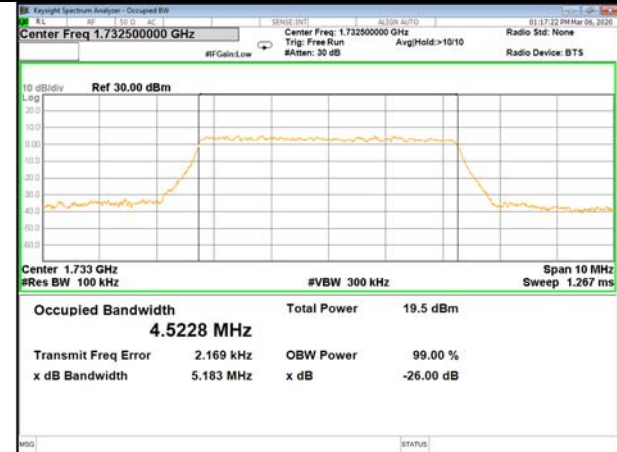

16QAM\_3M\_Higher\_(26BW and 99%)

LTE BAND-4

LTE BAND-4

QPSK\_5M\_Lower\_(26BW and 99%)

16QAM\_5M\_Lower\_(26BW and 99%)

QPSK\_5M\_Middle\_(26BW and 99%)

16QAM\_5M\_Middle\_(26BW and 99%)

QPSK\_5M\_Higher\_(26BW and 99%)