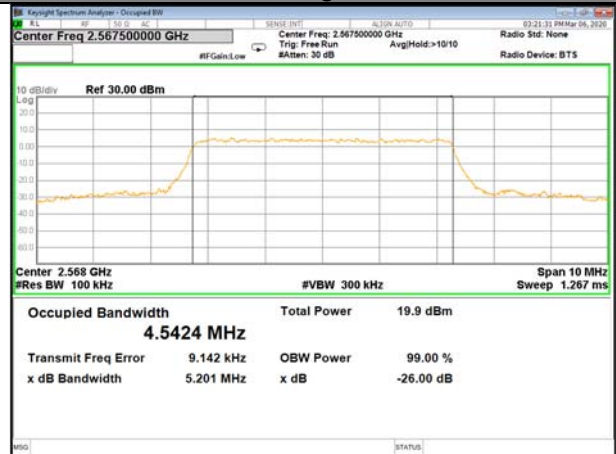

B7_Q16_5M_High_26BW-99%