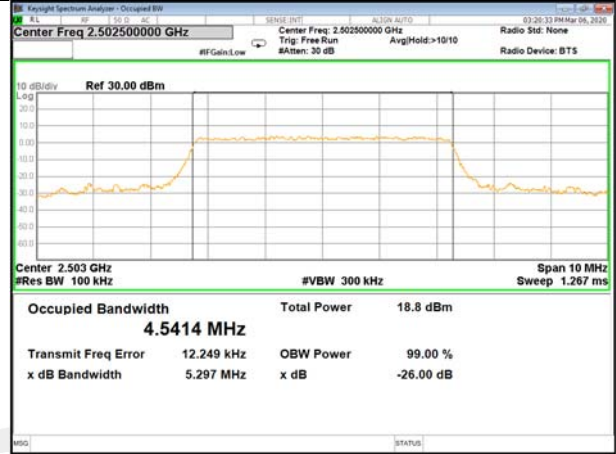

B5\_Q16\_10M\_High\_26BW-99%

LTE BAND-7

LTE BAND-7

B7\_QPSK\_5M\_Low\_26BW-99%

B7\_Q16\_5M\_Low\_26BW-99%

B7\_QPSK\_5M\_Mid\_26BW-99%

B7\_Q16\_5M\_Mid\_26BW-99%

B7\_QPSK\_5M\_High\_26BW-99%