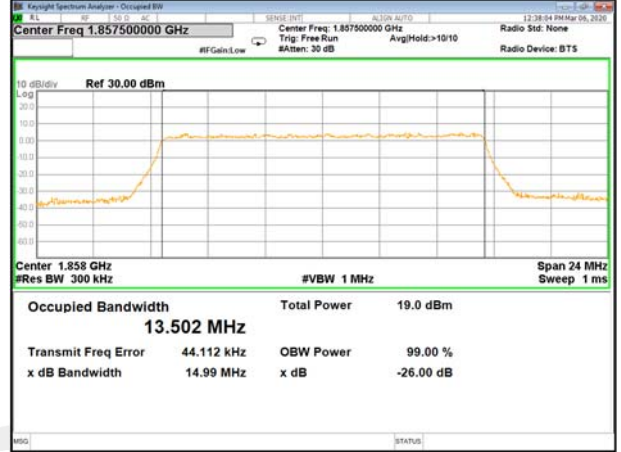

16QAM\_10M\_Higher\_(26BW and 99%)

LTE BAND-2

LTE BAND-2

QPSK\_15M\_Lower\_(26BW and 99%)

16QAM\_15M\_Lower\_(26BW and 99%)

QPSK\_15M\_Middle\_(26BW and 99%)

16QAM\_15M\_Middle\_(26BW and 99%)

QPSK\_15M\_Higher\_(26BW and 99%)

16QAM\_15M\_Higher\_(26BW and 99%)

LTE BAND-2

LTE BAND-2

QPSK\_20M\_Lower\_(26BW and 99%)

16QAM\_20M\_Lower\_(26BW and 99%)

QPSK\_20M\_Middle\_(26BW and 99%)

16QAM\_20M\_Middle\_(26BW and 99%)

QPSK\_20M\_Higher\_(26BW and 99%)