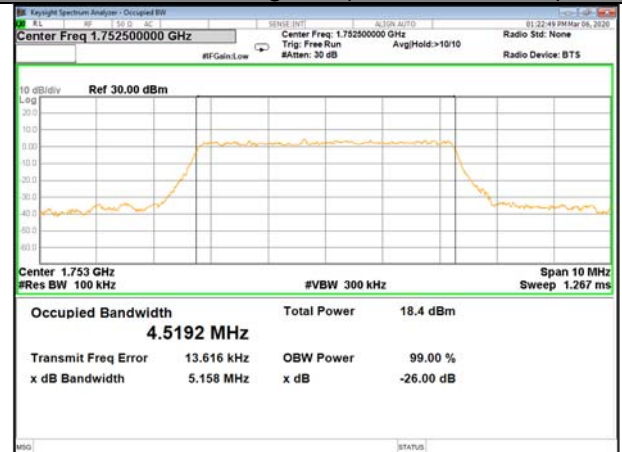

16QAM_5M_Higher_(26BW and 99%)