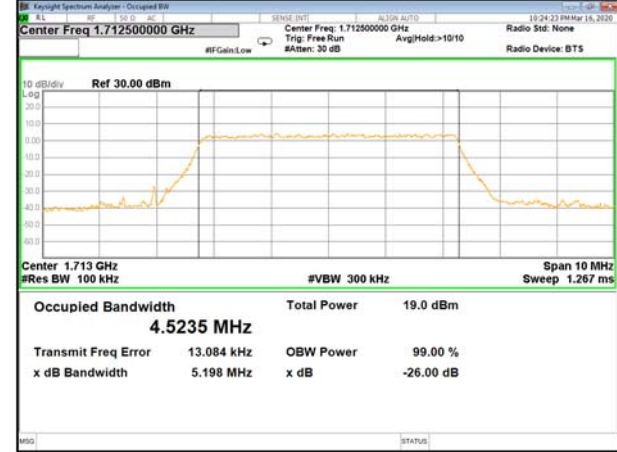

16QAM\_3M\_Higher\_(26BW and 99%)

LTE BAND-4

LTE BAND-4

QPSK\_5M\_Lower\_(26BW and 99%)

16QAM\_5M\_Lower\_(26BW and 99%)

QPSK\_5M\_Middle\_(26BW and 99%)

16QAM\_5M\_Middle\_(26BW and 99%)

QPSK\_5M\_Higher\_(26BW and 99%)