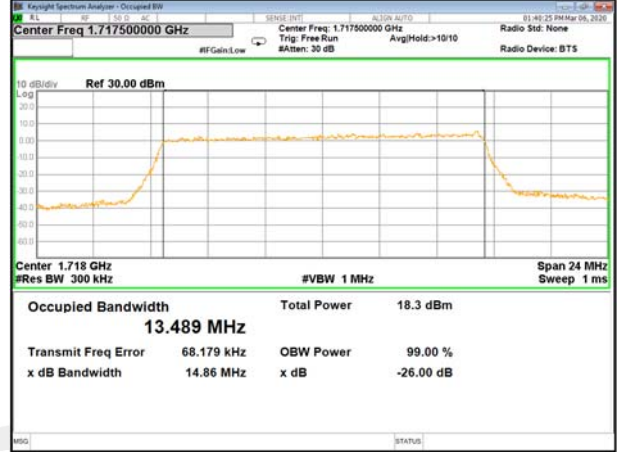

16QAM\_10M\_Higher\_(26BW and 99%)

LTE BAND-4

LTE BAND-4

QPSK\_15M\_Lower\_(26BW and 99%)

16QAM\_15M\_Lower\_(26BW and 99%)

QPSK\_15M\_Middle\_(26BW and 99%)

16QAM\_15M\_Middle\_(26BW and 99%)

QPSK\_15M\_Higher\_(26BW and 99%)