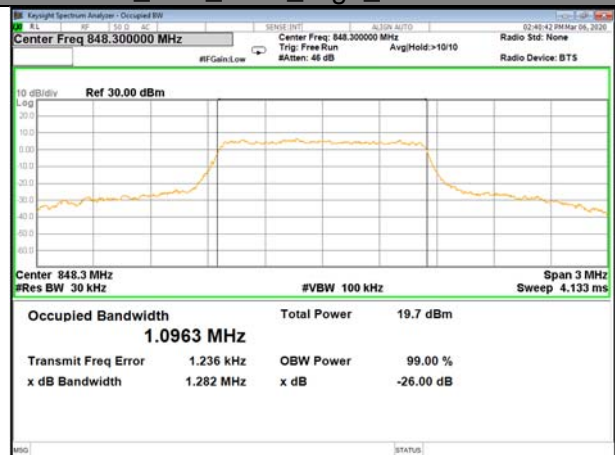

16QAM\_20M\_Higher\_(26BW and 99%)

LTE BAND-5

LTE BAND-5

B5\_QPSK\_1.4M\_Low\_26BW-99%

B5\_Q16\_1.4M\_Low\_26BW-99%

B5\_QPSK\_1.4M\_Mid\_26BW-99%

B5\_Q16\_1.4M\_Mid\_26BW-99%

B5\_QPSK\_1.4M\_High\_26BW-99%

B5\_Q16\_1.4M\_High\_26BW-99%

LTE BAND-5

LTE BAND-5

B5\_QPSK\_3M\_Low\_26BW-99%

B5\_Q16\_3M\_Low\_26BW-99%

B5\_QPSK\_3M\_Mid\_26BW-99%

B5\_Q16\_3M\_Mid\_26BW-99%

B5\_QPSK\_3M\_High\_26BW-99%