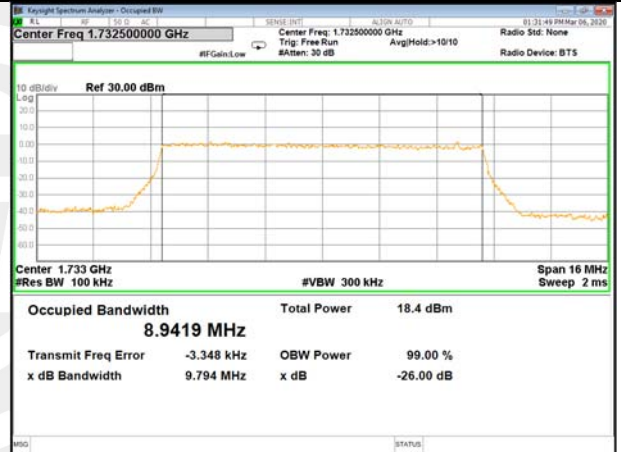

16QAM\_5M\_Higher\_(26BW and 99%)

LTE BAND-4

LTE BAND-4

QPSK\_10M\_Lower\_(26BW and 99%)

16QAM\_10M\_Lower\_(26BW and 99%)

QPSK\_10M\_Middle\_(26BW and 99%)

16QAM\_10M\_Middle\_(26BW and 99%)

QPSK\_10M\_Higher\_(26BW and 99%)