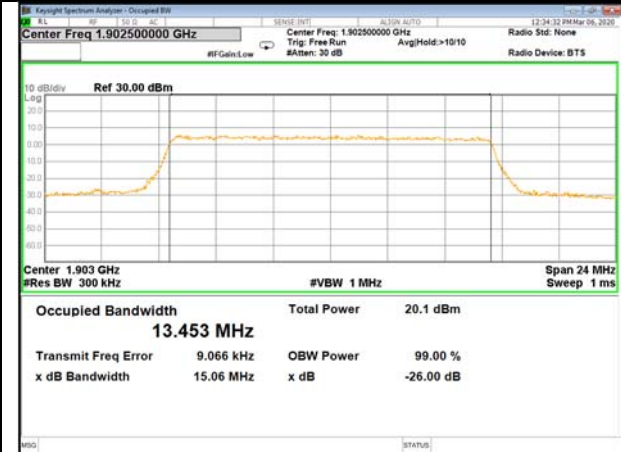

16QAM\_10M\_Higher\_(26BW and 99%)

LTE BAND-2

LTE BAND-2

QPSK\_15M\_Lower\_(26BW and 99%)

16QAM\_15M\_Lower\_(26BW and 99%)

QPSK\_15M\_Middle\_(26BW and 99%)

16QAM\_15M\_Middle\_(26BW and 99%)

QPSK\_15M\_Higher\_(26BW and 99%)

16QAM\_15M\_Higher\_(26BW and 99%)

LTE BAND-2

LTE BAND-2

QPSK\_20M\_Lower\_(26BW and 99%)

16QAM\_20M\_Lower\_(26BW and 99%)

QPSK\_20M\_Middle\_(26BW and 99%)

16QAM\_20M\_Middle\_(26BW and 99%)

QPSK\_20M\_Higher\_(26BW and 99%)