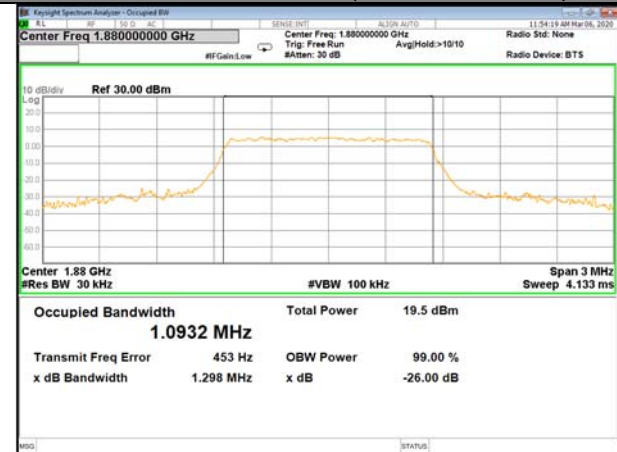

26BW and 99%  
LTE BAND-2

LTE BAND-2

QPSK\_1.4M\_Lower\_(26BW and 99%)

16QAM\_1.4M\_Lower\_(26BW and 99%)

QPSK\_1.4M\_Middle\_(26BW and 99%)

16QAM\_1.4M\_Middle\_(26BW and 99%)

QPSK\_1.4M\_Higher\_(26BW and 99%)

16QAM\_1.4M\_Higher\_(26BW and 99%)

LTE BAND-2

LTE BAND-2

QPSK\_3M\_Lower\_(26BW and 99%)

16QAM\_3M\_Lower\_(26BW and 99%)

QPSK\_3M\_Middle\_(26BW and 99%)

16QAM\_3M\_Middle\_(26BW and 99%)

QPSK\_3M\_Higher\_(26BW and 99%)