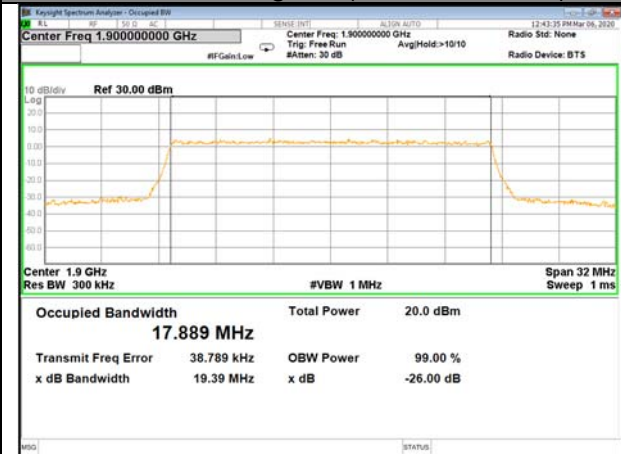

16QAM\_15M\_Higher\_(26BW and 99%)

LTE BAND-2

LTE BAND-2

QPSK\_20M\_Lower\_(26BW and 99%)

16QAM\_20M\_Lower\_(26BW and 99%)

QPSK\_20M\_Middle\_(26BW and 99%)

16QAM\_20M\_Middle\_(26BW and 99%)

QPSK\_20M\_Higher\_(26BW and 99%)

16QAM\_20M\_Higher\_(26BW and 99%)

LTE BAND-4

LTE BAND-4

QPSK\_1.4M\_Lower\_(26BW and 99%)

16QAM\_1.4M\_Lower\_(26BW and 99%)

QPSK\_1.4M\_Middle\_(26BW and 99%)

16QAM\_1.4M\_Middle\_(26BW and 99%)

QPSK\_1.4M\_Higher\_(26BW and 99%)