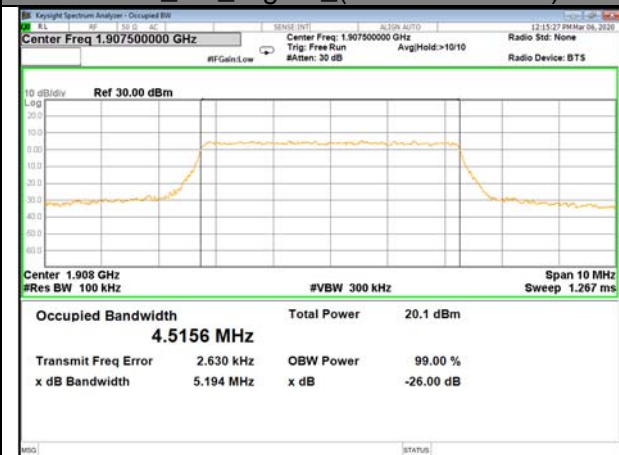

16QAM\_1.4M\_Higher\_(26BW and 99%)

LTE BAND-2

LTE BAND-2

QPSK\_3M\_Lower\_(26BW and 99%)

16QAM\_3M\_Lower\_(26BW and 99%)

QPSK\_3M\_Middle\_(26BW and 99%)

16QAM\_3M\_Middle\_(26BW and 99%)

QPSK\_3M\_Higher\_(26BW and 99%)

16QAM\_3M\_Higher\_(26BW and 99%)

LTE BAND-2

LTE BAND-2

QPSK\_5M\_Lower\_(26BW and 99%)

16QAM\_5M\_Lower\_(26BW and 99%)

QPSK\_5M\_Middle\_(26BW and 99%)

16QAM\_5M\_Middle\_(26BW and 99%)

QPSK\_5M\_Higher\_(26BW and 99%)

16QAM\_5M\_Higher\_(26BW and 99%)

LTE BAND-2

LTE BAND-2

QPSK\_10M\_Lower\_(26BW and 99%)

16QAM\_10M\_Lower\_(26BW and 99%)

QPSK\_10M\_Middle\_(26BW and 99%)

16QAM\_10M\_Middle\_(26BW and 99%)

QPSK\_10M\_Higher\_(26BW and 99%)