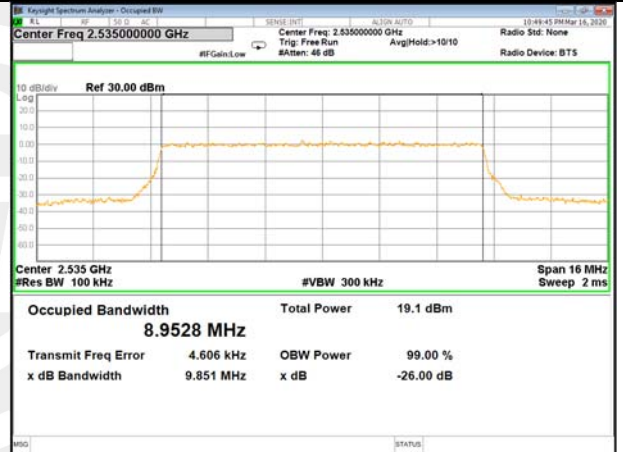

B7\_Q16\_5M\_High\_26BW-99%

LTE BAND-7

LTE BAND-7

B7\_QPSK\_10M\_Low\_26BW-99%

B7\_Q16\_10M\_Low\_26BW-99%

B7\_QPSK\_10M\_Mid\_26BW-99%

B7\_Q16\_10M\_Mid\_26BW-99%

B7\_QPSK\_10M\_High\_26BW-99%