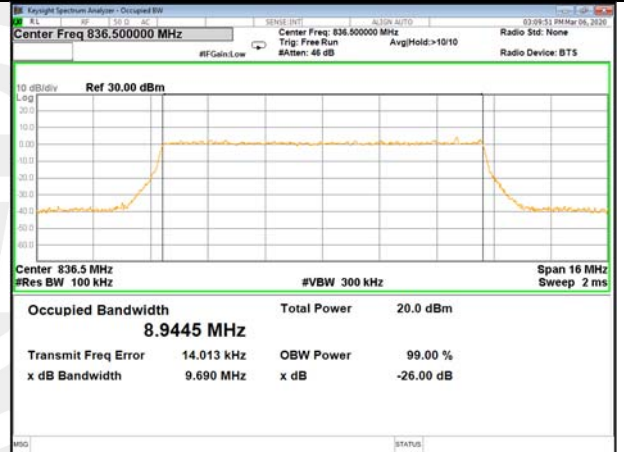

B5\_Q16\_5M\_High\_26BW-99%

LTE BAND-5

LTE BAND-5

B5\_QPSK\_10M\_Low\_26BW-99%

B5\_Q16\_10M\_Low\_26BW-99%

B5\_QPSK\_10M\_Mid\_26BW-99%

B5\_Q16\_10M\_Mid\_26BW-99%

B5\_QPSK\_10M\_High\_26BW-99%