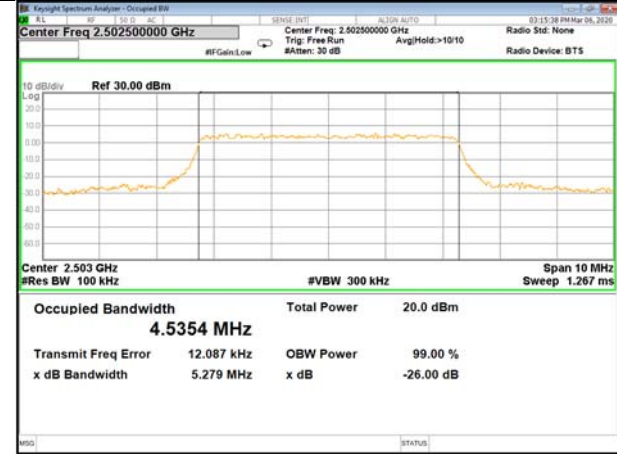

B5\_Q16\_5M\_High\_26BW-99%

LTE BAND-5

LTE BAND-5

B5\_QPSK\_10M\_Low\_26BW-99%

B5\_Q16\_10M\_Low\_26BW-99%

B5\_QPSK\_10M\_Mid\_26BW-99%

B5\_Q16\_10M\_Mid\_26BW-99%

B5\_QPSK\_10M\_High\_26BW-99%

B5\_Q16\_10M\_High\_26BW-99%

LTE BAND-7

LTE BAND-7

B7\_QPSK\_5M\_Low\_26BW-99%

B7\_Q16\_5M\_Low\_26BW-99%

B7\_QPSK\_5M\_Mid\_26BW-99%

B7\_Q16\_5M\_Mid\_26BW-99%

B7\_QPSK\_5M\_High\_26BW-99%