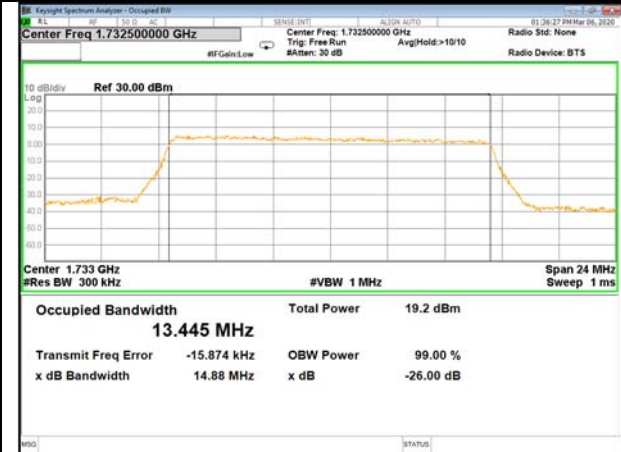

16QAM\_10M\_Higher\_(26BW and 99%)

LTE BAND-4

LTE BAND-4

QPSK\_15M\_Lower\_(26BW and 99%)

16QAM\_15M\_Lower\_(26BW and 99%)

QPSK\_15M\_Middle\_(26BW and 99%)

16QAM\_15M\_Middle\_(26BW and 99%)

QPSK\_15M\_Higher\_(26BW and 99%)