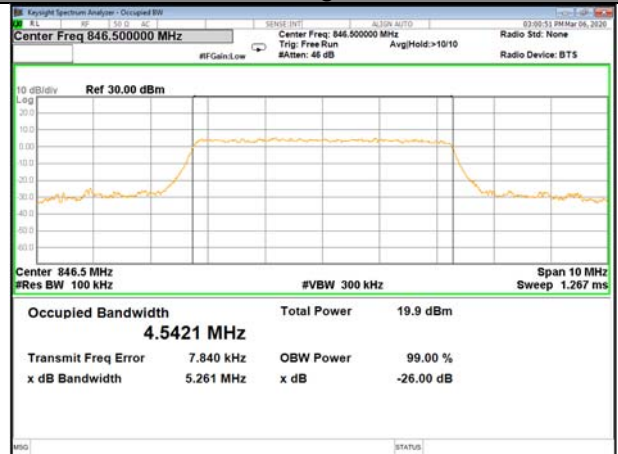

B5\_Q16\_3M\_High\_26BW-99%

LTE BAND-5

LTE BAND-5

B5\_QPSK\_5M\_Low\_26BW-99%

B5\_Q16\_5M\_Low\_26BW-99%

B5\_QPSK\_5M\_Mid\_26BW-99%

B5\_Q16\_5M\_Mid\_26BW-99%

B5\_QPSK\_5M\_High\_26BW-99%

B5\_Q16\_5M\_High\_26BW-99%

LTE BAND-5

LTE BAND-5

B5\_QPSK\_10M\_Low\_26BW-99%

B5\_Q16\_10M\_Low\_26BW-99%

B5\_QPSK\_10M\_Mid\_26BW-99%

B5\_Q16\_10M\_Mid\_26BW-99%

B5\_QPSK\_10M\_High\_26BW-99%