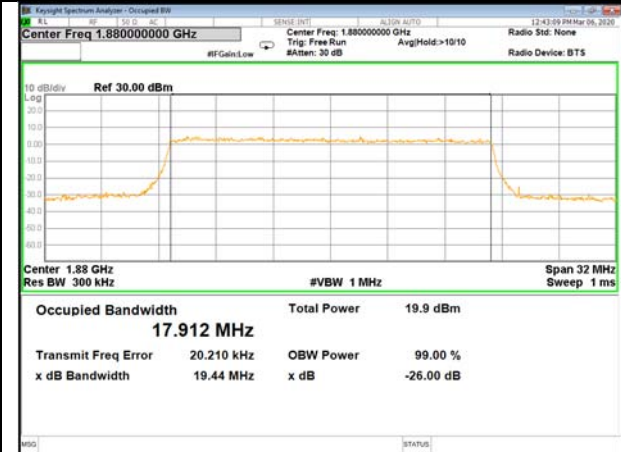

16QAM\_15M\_Higher\_(26BW and 99%)

LTE BAND-2

LTE BAND-2

QPSK\_20M\_Lower\_(26BW and 99%)

16QAM\_20M\_Lower\_(26BW and 99%)

QPSK\_20M\_Middle\_(26BW and 99%)

16QAM\_20M\_Middle\_(26BW and 99%)

QPSK\_20M\_Higher\_(26BW and 99%)

16QAM\_20M\_Higher\_(26BW and 99%)

LTE BAND-4

LTE BAND-4

QPSK\_1.4M\_Lower\_(26BW and 99%)

16QAM\_1.4M\_Lower\_(26BW and 99%)

QPSK\_1.4M\_Middle\_(26BW and 99%)

16QAM\_1.4M\_Middle\_(26BW and 99%)

QPSK\_1.4M\_Higher\_(26BW and 99%)