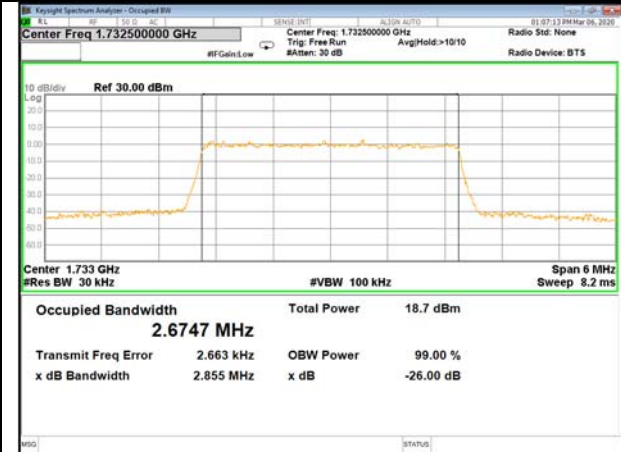

16QAM\_1.4M\_Higher\_(26BW and 99%)

LTE BAND-4

LTE BAND-4

QPSK\_3M\_Lower\_(26BW and 99%)

16QAM\_3M\_Lower\_(26BW and 99%)

QPSK\_3M\_Middle\_(26BW and 99%)

16QAM\_3M\_Middle\_(26BW and 99%)

QPSK\_3M\_Higher\_(26BW and 99%)