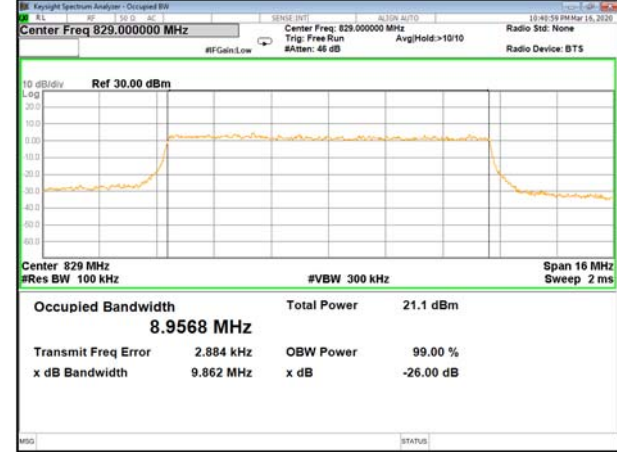

B5\_Q16\_5M\_High\_26BW-99%

LTE BAND-5

LTE BAND-5

B5\_QPSK\_10M\_Low\_26BW-99%

B5\_Q16\_10M\_Low\_26BW-99%

B5\_QPSK\_10M\_Mid\_26BW-99%

B5\_Q16\_10M\_Mid\_26BW-99%

B5\_QPSK\_10M\_High\_26BW-99%