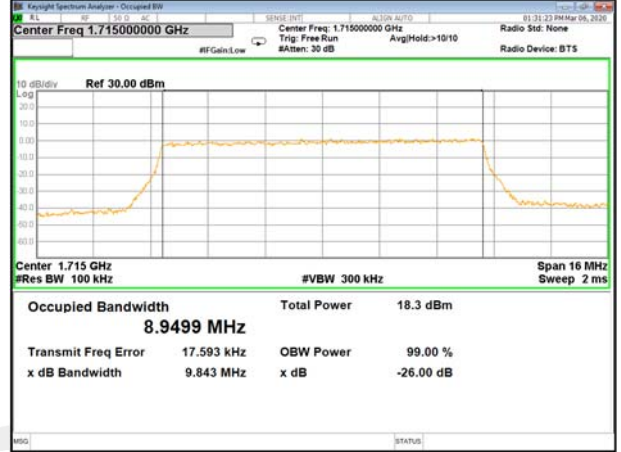

16QAM\_5M\_Higher\_(26BW and 99%)

LTE BAND-4

LTE BAND-4

QPSK\_10M\_Lower\_(26BW and 99%)

16QAM\_10M\_Lower\_(26BW and 99%)

QPSK\_10M\_Middle\_(26BW and 99%)

16QAM\_10M\_Middle\_(26BW and 99%)

QPSK\_10M\_Higher\_(26BW and 99%)

16QAM\_10M\_Higher\_(26BW and 99%)

LTE BAND-4

LTE BAND-4

QPSK\_15M\_Lower\_(26BW and 99%)

16QAM\_15M\_Lower\_(26BW and 99%)

QPSK\_15M\_Middle\_(26BW and 99%)

16QAM\_15M\_Middle\_(26BW and 99%)

QPSK\_15M\_Higher\_(26BW and 99%)