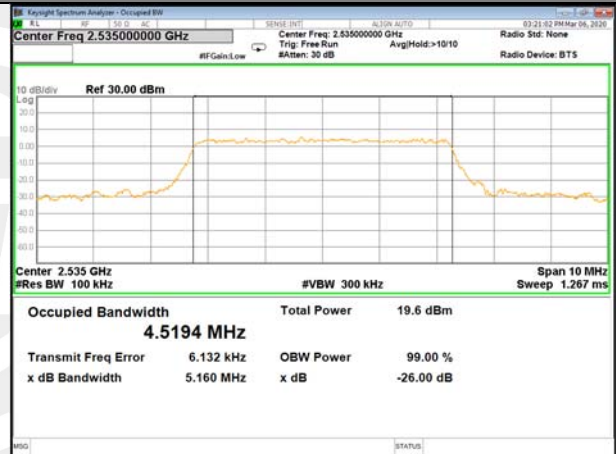

B5\_Q16\_5M\_High\_26BW-99%

LTE BAND-5

LTE BAND-5

B5\_QPSK\_10M\_Low\_26BW-99%

B5\_Q16\_10M\_Low\_26BW-99%

B5\_QPSK\_10M\_Mid\_26BW-99%

B5\_Q16\_10M\_Mid\_26BW-99%

B5\_QPSK\_10M\_High\_26BW-99%

B5\_Q16\_10M\_High\_26BW-99%

LTE BAND-7

LTE BAND-7

B7\_QPSK\_5M\_Low\_26BW-99%

B7\_Q16\_5M\_Low\_26BW-99%

B7\_QPSK\_5M\_Mid\_26BW-99%

B7\_Q16\_5M\_Mid\_26BW-99%

B7\_QPSK\_5M\_High\_26BW-99%