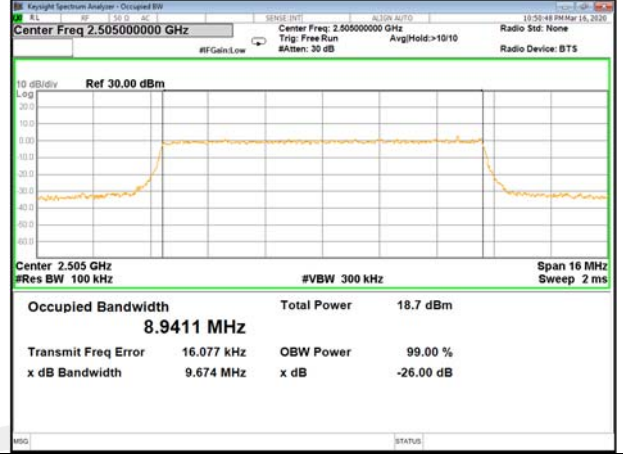

B7\_Q16\_5M\_High\_26BW-99%

LTE BAND-7

LTE BAND-7

B7\_QPSK\_10M\_Low\_26BW-99%

B7\_Q16\_10M\_Low\_26BW-99%

B7\_QPSK\_10M\_Mid\_26BW-99%

B7\_Q16\_10M\_Mid\_26BW-99%

B7\_QPSK\_10M\_High\_26BW-99%