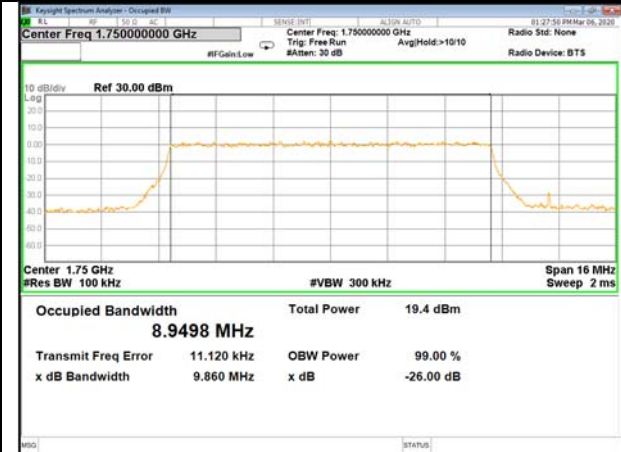

16QAM\_5M\_Higher\_(26BW and 99%)

LTE BAND-4

LTE BAND-4

QPSK\_10M\_Lower\_(26BW and 99%)

16QAM\_10M\_Lower\_(26BW and 99%)

QPSK\_10M\_Middle\_(26BW and 99%)

16QAM\_10M\_Middle\_(26BW and 99%)

QPSK\_10M\_Higher\_(26BW and 99%)