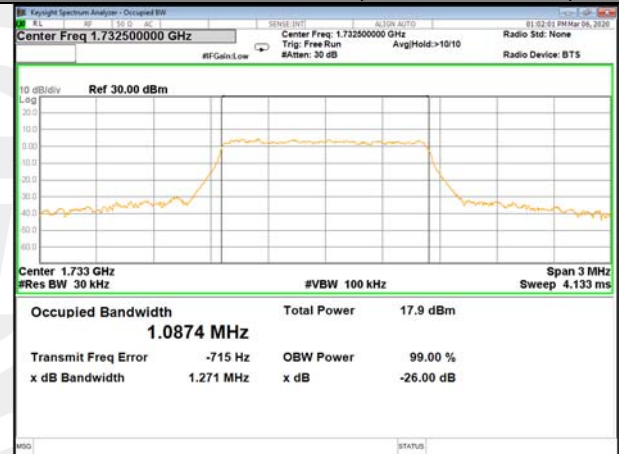

16QAM\_20M\_Higher\_(26BW and 99%)

LTE BAND-4

LTE BAND-4

QPSK\_1.4M\_Lower\_(26BW and 99%)

16QAM\_1.4M\_Lower\_(26BW and 99%)

QPSK\_1.4M\_Middle\_(26BW and 99%)

16QAM\_1.4M\_Middle\_(26BW and 99%)

QPSK\_1.4M\_Higher\_(26BW and 99%)

16QAM\_1.4M\_Higher\_(26BW and 99%)

LTE BAND-4

LTE BAND-4

QPSK\_3M\_Lower\_(26BW and 99%)

16QAM\_3M\_Lower\_(26BW and 99%)

QPSK\_3M\_Middle\_(26BW and 99%)

16QAM\_3M\_Middle\_(26BW and 99%)

QPSK\_3M\_Higher\_(26BW and 99%)