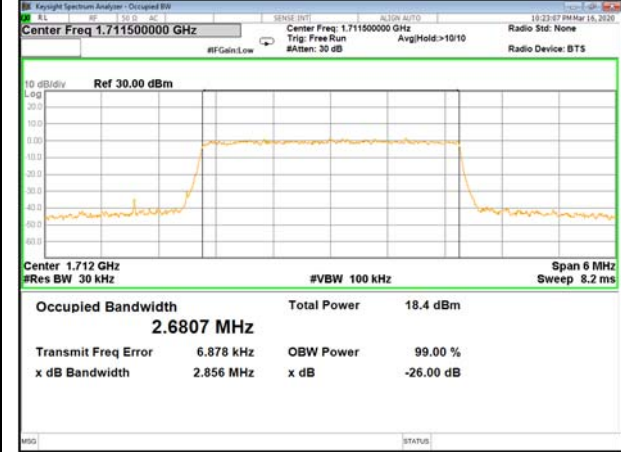

16QAM\_1.4M\_Higher\_(26BW and 99%)

LTE BAND-4

LTE BAND-4

QPSK\_3M\_Lower\_(26BW and 99%)

16QAM\_3M\_Lower\_(26BW and 99%)

QPSK\_3M\_Middle\_(26BW and 99%)

16QAM\_3M\_Middle\_(26BW and 99%)

QPSK\_3M\_Higher\_(26BW and 99%)