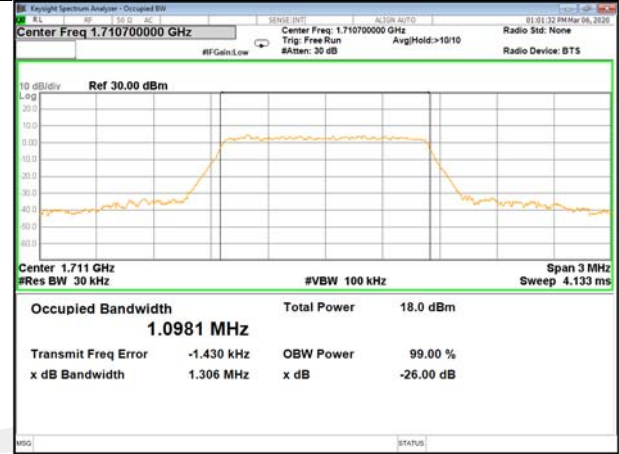

16QAM\_20M\_Higher\_(26BW and 99%)

LTE BAND-4

LTE BAND-4

QPSK\_1.4M\_Lower\_(26BW and 99%)

16QAM\_1.4M\_Lower\_(26BW and 99%)

QPSK\_1.4M\_Middle\_(26BW and 99%)

16QAM\_1.4M\_Middle\_(26BW and 99%)

QPSK\_1.4M\_Higher\_(26BW and 99%)