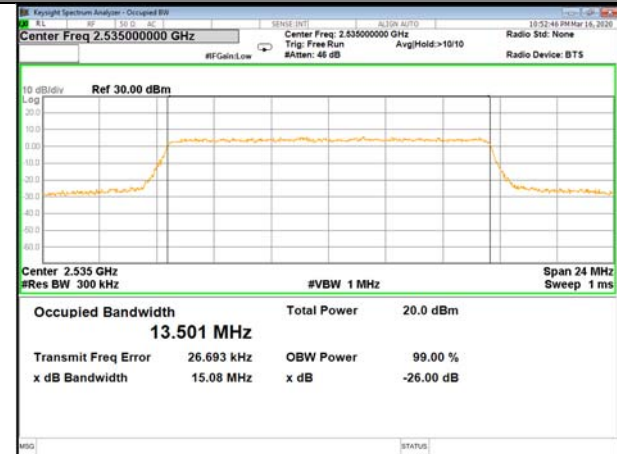

B7\_Q16\_5M\_High\_26BW-99%

LTE BAND-7

LTE BAND-7

B7\_QPSK\_10M\_Low\_26BW-99%

B7\_Q16\_10M\_Low\_26BW-99%

B7\_QPSK\_10M\_Mid\_26BW-99%

B7\_Q16\_10M\_Mid\_26BW-99%

B7\_QPSK\_10M\_High\_26BW-99%

B7\_Q16\_10M\_High\_26BW-99%

LTE BAND-7

LTE BAND-7

B7\_QPSK\_15M\_Low\_26BW-99%

B7\_Q16\_15M\_Low\_26BW-99%

B7\_QPSK\_15M\_Mid\_26BW-99%

B7\_Q16\_15M\_Mid\_26BW-99%

B7\_QPSK\_15M\_High\_26BW-99%

B7\_Q16\_15M\_High\_26BW-99%

LTE BAND-7

LTE BAND-7

B7\_QPSK\_20M\_Low\_26BW-99%

B7\_Q16\_20M\_Low\_26BW-99%

B7\_QPSK\_20M\_Mid\_26BW-99%

B7\_Q16\_20M\_Mid\_26BW-99%

B7\_QPSK\_20M\_High\_26BW-99%