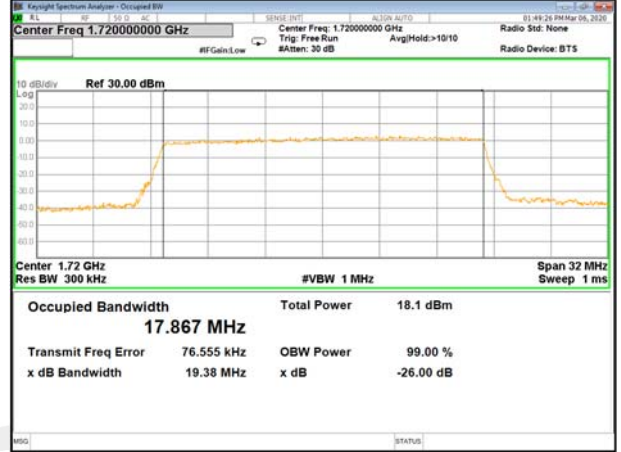

16QAM\_15M\_Higher\_(26BW and 99%)

LTE BAND-4

LTE BAND-4

QPSK\_20M\_Lower\_(26BW and 99%)

16QAM\_20M\_Lower\_(26BW and 99%)

QPSK\_20M\_Middle\_(26BW and 99%)

16QAM\_20M\_Middle\_(26BW and 99%)

QPSK\_20M\_Higher\_(26BW and 99%)

16QAM\_20M\_Higher\_(26BW and 99%)

LTE BAND-5

LTE BAND-5

B5\_QPSK\_1.4M\_Low\_26BW-99%

B5\_Q16\_1.4M\_Low\_26BW-99%

B5\_QPSK\_1.4M\_Mid\_26BW-99%

B5\_Q16\_1.4M\_Mid\_26BW-99%

B5\_QPSK\_1.4M\_High\_26BW-99%