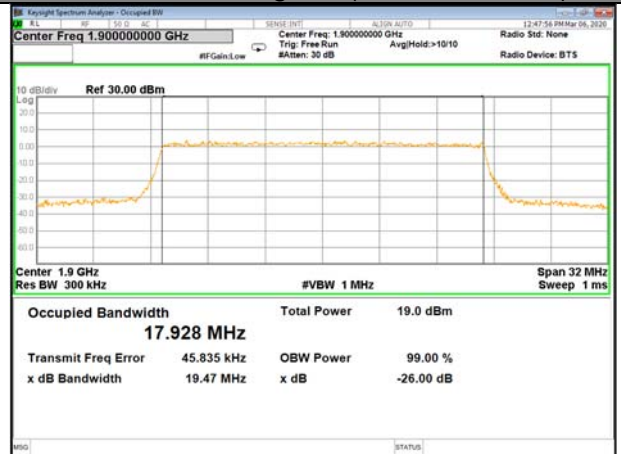

16QAM\_15M\_Higher\_(26BW and 99%)

LTE BAND-2

LTE BAND-2

QPSK\_20M\_Lower\_(26BW and 99%)

16QAM\_20M\_Lower\_(26BW and 99%)

QPSK\_20M\_Middle\_(26BW and 99%)

16QAM\_20M\_Middle\_(26BW and 99%)

QPSK\_20M\_Higher\_(26BW and 99%)

16QAM\_20M\_Higher\_(26BW and 99%)

LTE BAND-4

LTE BAND-4

QPSK\_1.4M\_Lower\_(26BW and 99%)

16QAM\_1.4M\_Lower\_(26BW and 99%)

QPSK\_1.4M\_Middle\_(26BW and 99%)

16QAM\_1.4M\_Middle\_(26BW and 99%)

QPSK\_1.4M\_Higher\_(26BW and 99%)