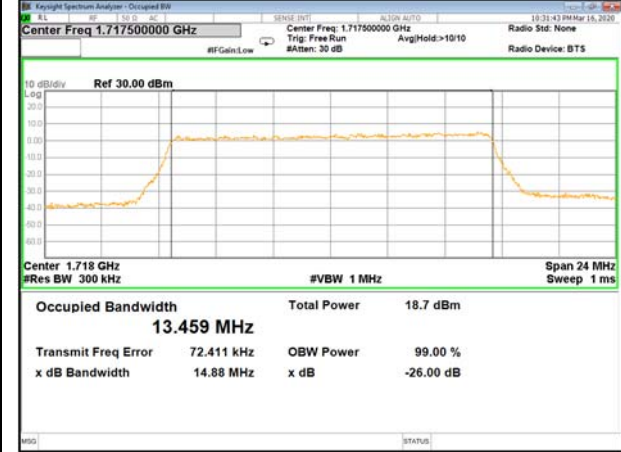

16QAM\_10M\_Higher\_(26BW and 99%)

LTE BAND-4

LTE BAND-4

QPSK\_15M\_Lower\_(26BW and 99%)

16QAM\_15M\_Lower\_(26BW and 99%)

QPSK\_15M\_Middle\_(26BW and 99%)

16QAM\_15M\_Middle\_(26BW and 99%)

QPSK\_15M\_Higher\_(26BW and 99%)