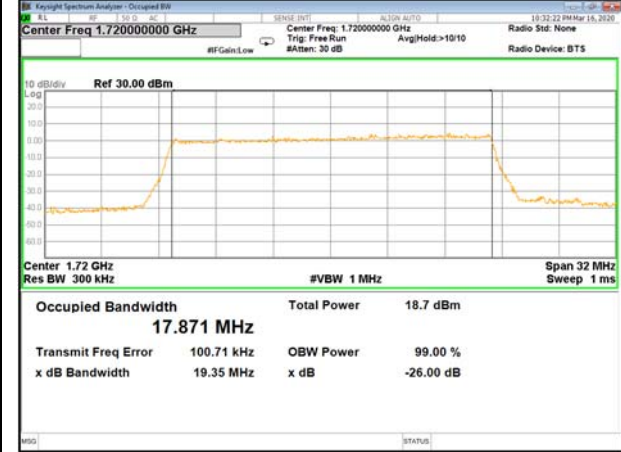

16QAM\_15M\_Higher\_(26BW and 99%)

LTE BAND-4

LTE BAND-4

QPSK\_20M\_Lower\_(26BW and 99%)

16QAM\_20M\_Lower\_(26BW and 99%)

QPSK\_20M\_Middle\_(26BW and 99%)

16QAM\_20M\_Middle\_(26BW and 99%)

QPSK\_20M\_Higher\_(26BW and 99%)

16QAM\_20M\_Higher\_(26BW and 99%)

LTE BAND-5

LTE BAND-5

B5\_QPSK\_1.4M\_Low\_26BW-99%

B5\_Q16\_1.4M\_Low\_26BW-99%

B5\_QPSK\_1.4M\_Mid\_26BW-99%

B5\_Q16\_1.4M\_Mid\_26BW-99%

B5\_QPSK\_1.4M\_High\_26BW-99%