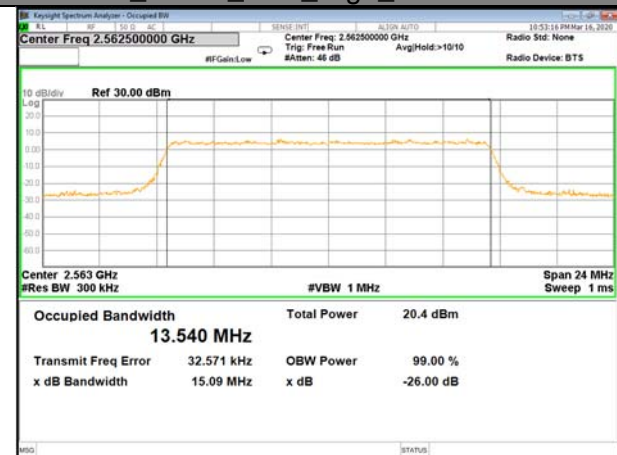

B7\_Q16\_5M\_High\_26BW-99%

LTE BAND-7

LTE BAND-7

B7\_QPSK\_10M\_Low\_26BW-99%

B7\_Q16\_10M\_Low\_26BW-99%

B7\_QPSK\_10M\_Mid\_26BW-99%

B7\_Q16\_10M\_Mid\_26BW-99%

B7\_QPSK\_10M\_High\_26BW-99%

B7\_Q16\_10M\_High\_26BW-99%

LTE BAND-7

LTE BAND-7

B7\_QPSK\_15M\_Low\_26BW-99%

B7\_Q16\_15M\_Low\_26BW-99%

B7\_QPSK\_15M\_Mid\_26BW-99%

B7\_Q16\_15M\_Mid\_26BW-99%

B7\_QPSK\_15M\_High\_26BW-99%

B7\_Q16\_15M\_High\_26BW-99%

LTE BAND-7

LTE BAND-7

B7\_QPSK\_20M\_Low\_26BW-99%

B7\_Q16\_20M\_Low\_26BW-99%

B7\_QPSK\_20M\_Mid\_26BW-99%

B7\_Q16\_20M\_Mid\_26BW-99%

B7\_QPSK\_20M\_High\_26BW-99%