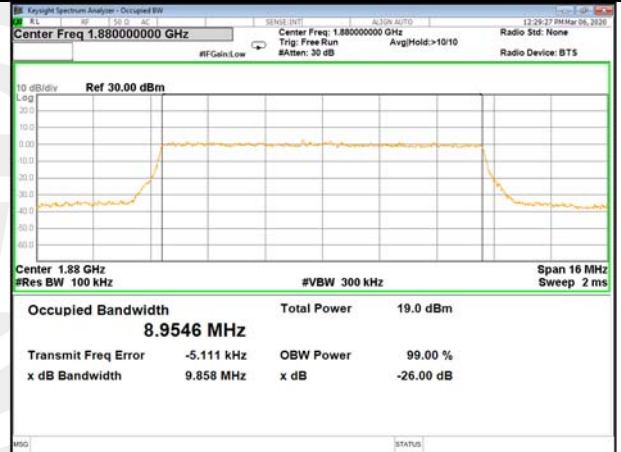

16QAM\_5M\_Higher\_(26BW and 99%)

LTE BAND-2

LTE BAND-2

QPSK\_10M\_Lower\_(26BW and 99%)

16QAM\_10M\_Lower\_(26BW and 99%)

QPSK\_10M\_Middle\_(26BW and 99%)

16QAM\_10M\_Middle\_(26BW and 99%)

QPSK\_10M\_Higher\_(26BW and 99%)

16QAM\_10M\_Higher\_(26BW and 99%)

LTE BAND-2

LTE BAND-2

QPSK\_15M\_Lower\_(26BW and 99%)

16QAM\_15M\_Lower\_(26BW and 99%)

QPSK\_15M\_Middle\_(26BW and 99%)

16QAM\_15M\_Middle\_(26BW and 99%)

QPSK\_15M\_Higher\_(26BW and 99%)