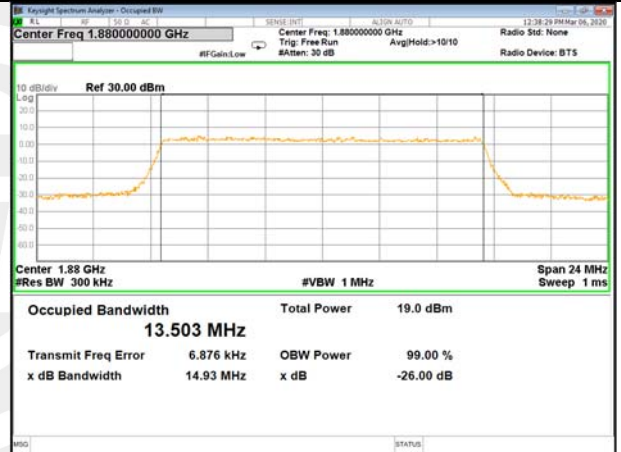

16QAM\_10M\_Higher\_(26BW and 99%)

LTE BAND-2

LTE BAND-2

QPSK\_15M\_Lower\_(26BW and 99%)

16QAM\_15M\_Lower\_(26BW and 99%)

QPSK\_15M\_Middle\_(26BW and 99%)

16QAM\_15M\_Middle\_(26BW and 99%)

QPSK\_15M\_Higher\_(26BW and 99%)

16QAM\_15M\_Higher\_(26BW and 99%)

LTE BAND-2

LTE BAND-2

QPSK\_20M\_Lower\_(26BW and 99%)

16QAM\_20M\_Lower\_(26BW and 99%)

QPSK\_20M\_Middle\_(26BW and 99%)

16QAM\_20M\_Middle\_(26BW and 99%)

QPSK\_20M\_Higher\_(26BW and 99%)