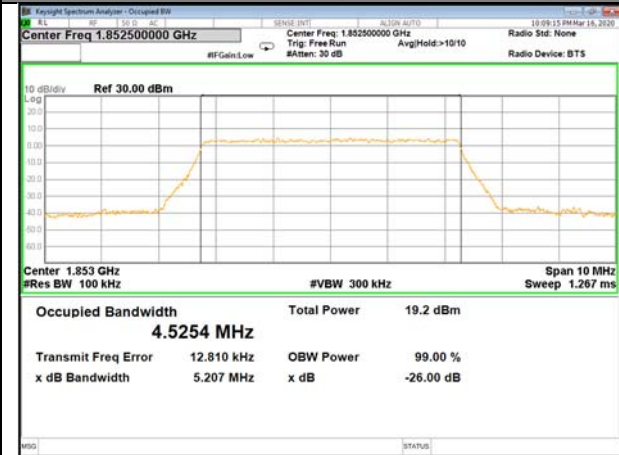

16QAM\_3M\_Higher\_(26BW and 99%)

LTE BAND-2

LTE BAND-2

QPSK\_5M\_Lower\_(26BW and 99%)

16QAM\_5M\_Lower\_(26BW and 99%)

QPSK\_5M\_Middle\_(26BW and 99%)

16QAM\_5M\_Middle\_(26BW and 99%)

QPSK\_5M\_Higher\_(26BW and 99%)