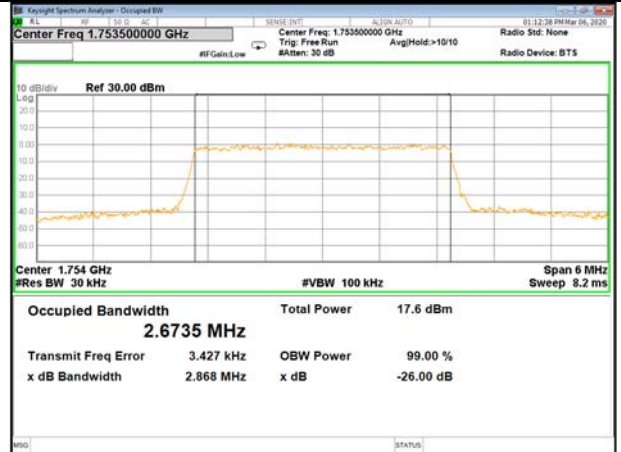

16QAM_3M_Higher_(26BW and 99%)