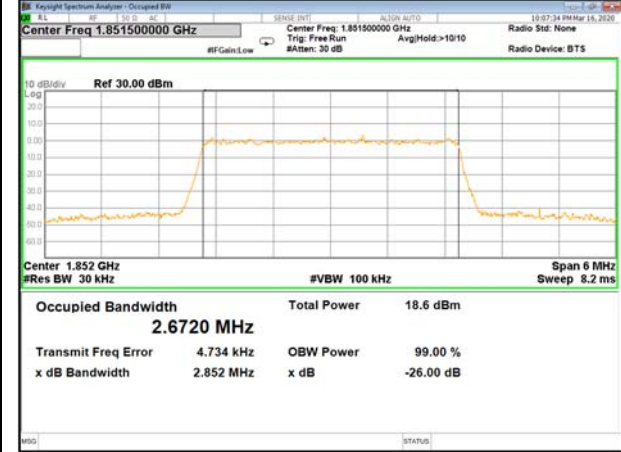

16QAM\_1.4M\_Higher\_(26BW and 99%)

LTE BAND-2

LTE BAND-2

QPSK\_3M\_Lower\_(26BW and 99%)

16QAM\_3M\_Lower\_(26BW and 99%)

QPSK\_3M\_Middle\_(26BW and 99%)

16QAM\_3M\_Middle\_(26BW and 99%)

QPSK\_3M\_Higher\_(26BW and 99%)

16QAM\_3M\_Higher\_(26BW and 99%)

LTE BAND-2

LTE BAND-2

QPSK\_5M\_Lower\_(26BW and 99%)

16QAM\_5M\_Lower\_(26BW and 99%)

QPSK\_5M\_Middle\_(26BW and 99%)

16QAM\_5M\_Middle\_(26BW and 99%)

QPSK\_5M\_Higher\_(26BW and 99%)