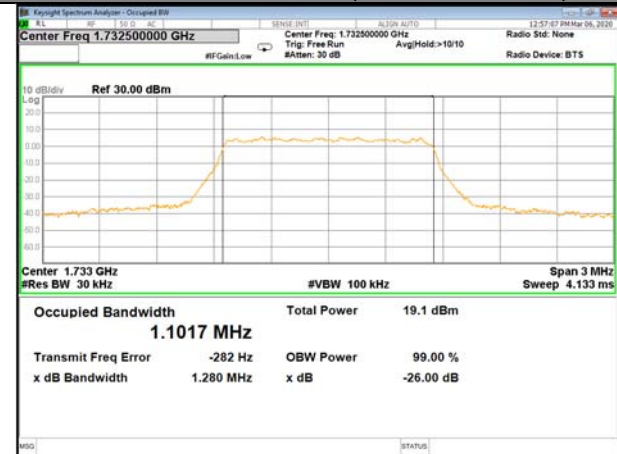

16QAM\_20M\_Higher\_(26BW and 99%)

LTE BAND-4

LTE BAND-4

QPSK\_1.4M\_Lower\_(26BW and 99%)

16QAM\_1.4M\_Lower\_(26BW and 99%)

QPSK\_1.4M\_Middle\_(26BW and 99%)

16QAM\_1.4M\_Middle\_(26BW and 99%)

QPSK\_1.4M\_Higher\_(26BW and 99%)

16QAM\_1.4M\_Higher\_(26BW and 99%)

LTE BAND-4

LTE BAND-4

QPSK\_3M\_Lower\_(26BW and 99%)

16QAM\_3M\_Lower\_(26BW and 99%)

QPSK\_3M\_Middle\_(26BW and 99%)

16QAM\_3M\_Middle\_(26BW and 99%)

QPSK\_3M\_Higher\_(26BW and 99%)