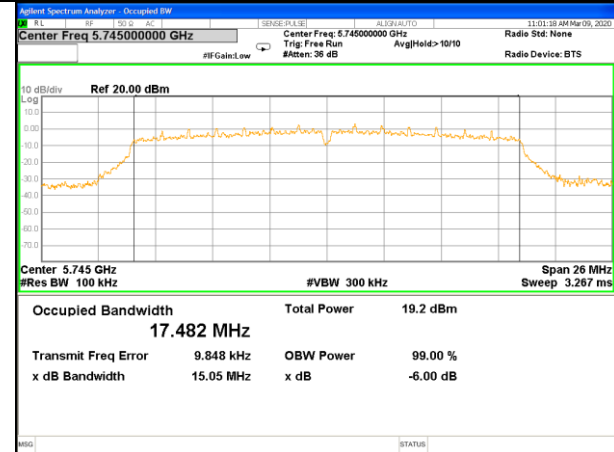

WLAN_Band-4

WLAN_Band-4

W58_11n40_Lower_6BW

W58_11n40_Higher_6BW

W58_11ac20_Lower_6BW

W58_11ac20_Middle_6BW

W58_11ac20_Higher_6BW

W58_11ac40_Lower_6BW

WLAN_Band-4

WLAN_Band-4

W58_11ac40_Higher_6BW

W58_11ac80_-6_Bandwidth_5775M