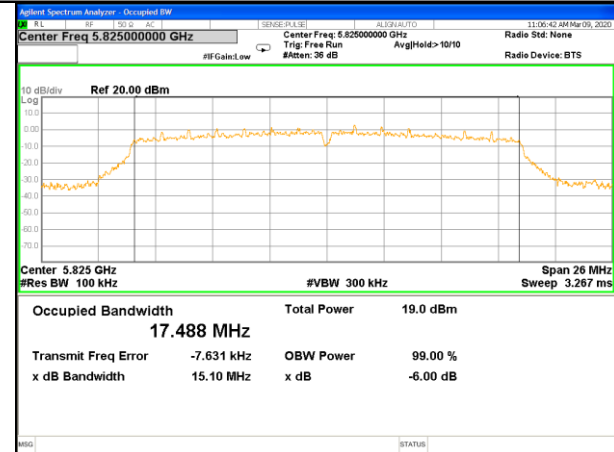

WLAN_Band-4

WLAN_Band-4

W58_11n40_Lower_6BW

W58_11n40_Higher_6BW

W58_11ac20_Lower_6BW

W58_11ac20_Middle_6BW

W58_11ac20_Higher_6BW

W58_11ac40_Lower_6BW

WLAN_Band-4

WLAN_Band-4

W58_11ac40_Higher_6BW

W58_11ac80_-6_Bandwidth_5775M