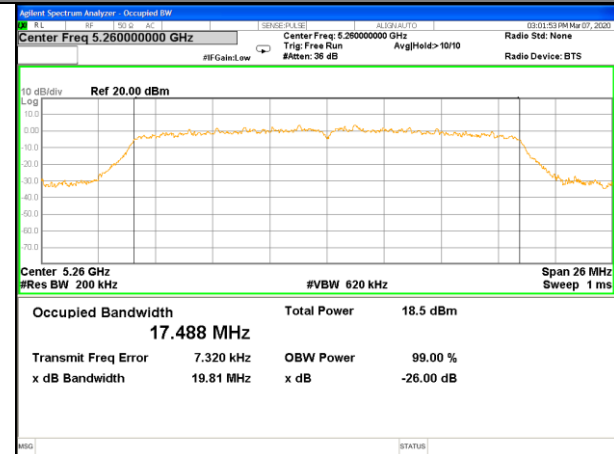

W53\_11a20\_Higher\_26BW and 99%

W53\_11n20\_Lower\_26BW and 99%

W53\_11n20\_Middle\_26BW and 99%

W53\_11n20\_Higher\_26BW and 99%

WLAN\_Band-2

WLAN\_Band-2

W53\_11n40\_Lower\_26BW and 99%

W53\_11n40\_Higher\_26BW and 99%

W53\_11ac20\_Lower\_26BW and 99%

W53\_11ac20\_Middle\_26BW and 99%

W53\_11ac20\_Higher\_26BW and 99%

W53\_11ac40\_Lower\_26BW and 99%

WLAN\_Band-2

WLAN\_Band-2

W53\_11ac40\_Higher\_26BW and 99%

W53\_11ac80\_CH58(5290MHz)\_26BW and 99%