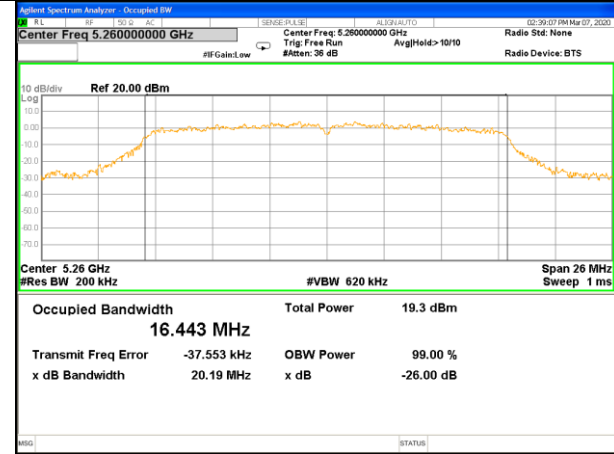

WLAN\_Band-1

WLAN\_Band-1

W52\_11ac40\_Higher\_26BW and 99%

W52\_11ac80\_CH42(5210MHz)\_26BW and 99%

WLAN\_Band-2

WLAN\_Band-2

W53\_11a20\_Lower\_26BW and 99%

W53\_11a20\_Middle\_26BW and 99%