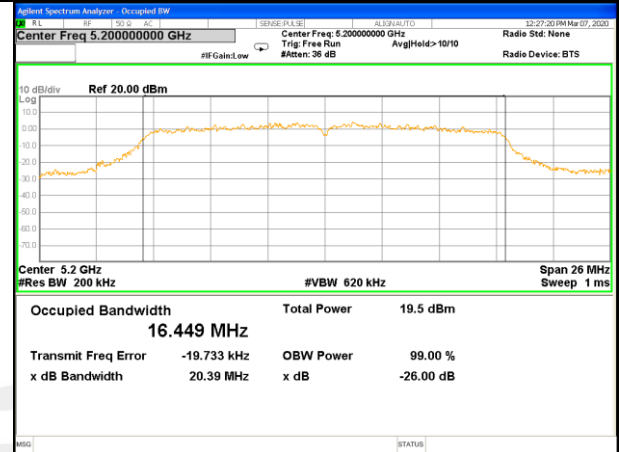

26BW and 99%  
WLAN\_Band-1

WLAN\_Band-1

W52\_11a20\_Lower\_26BW and 99%

W52\_11a20\_Middle\_26BW and 99%

W52\_11a20\_Higher\_26BW and 99%

W52\_11n20\_Lower\_26BW and 99%

W52\_11n20\_Middle\_26BW and 99%

W52\_11n20\_Higher\_26BW and 99%