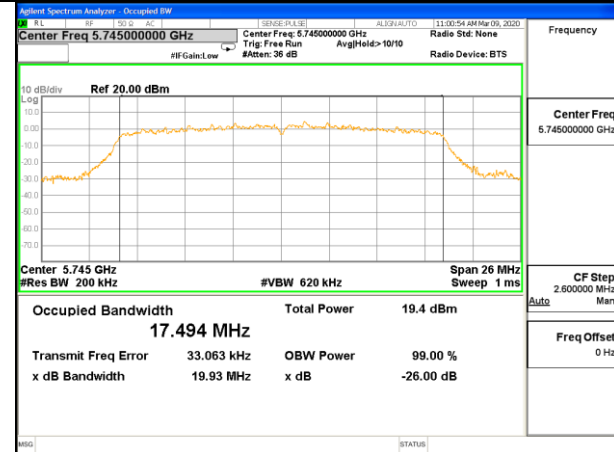

WLAN\_Band-4

WLAN\_Band-4

W58\_11n40\_Lower\_26BW and 99%

W58\_11n40\_Higher\_26BW and 99%

W58\_11ac20\_Lower\_26BW and 99%

W58\_11ac20\_Middle\_26BW and 99%

W58\_11ac20\_Higher\_26BW and 99%

W58\_11ac40\_Lower\_26BW and 99%

WLAN\_Band-4

WLAN\_Band-4

W58\_11ac40\_Higher\_26BW and 99%

W58\_11ac80\_26BW\_99%\_Bandwidth\_5775M