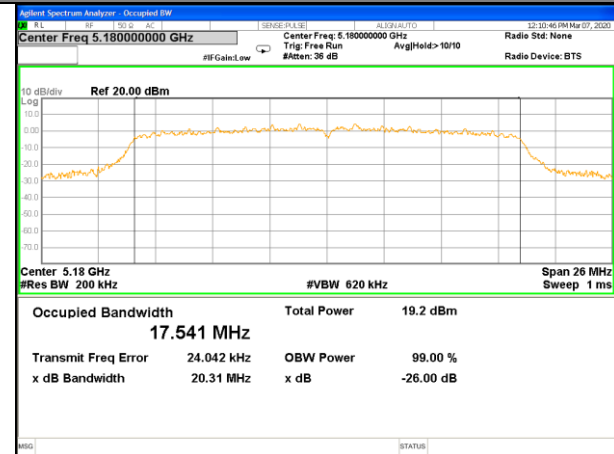

WLAN\_Band-1

WLAN\_Band-1

W52\_11n40\_Lower\_26BW and 99%

W52\_11n40\_Higher\_26BW and 99%

W52\_11ac20\_Lower\_26BW and 99%

W52\_11ac20\_Middle\_26BW and 99%

W52\_11ac20\_Higher\_26BW and 99%

W52\_11ac40\_Lower\_26BW and 99%