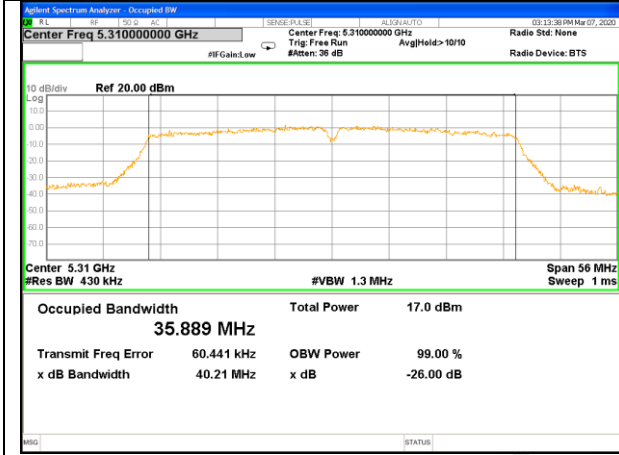

W53\_11ac20\_Lower\_26BW and 99%

W53\_11ac20\_Middle\_26BW and 99%

W53\_11ac20\_Higher\_26BW and 99%

W53\_11ac40\_Lower\_26BW and 99%

WLAN\_Band-2

WLAN\_Band-2

W53\_11ac40\_Higher\_26BW and 99%

W53\_11ac80\_CH58(5290MHz)\_26BW and 99%

WLAN\_Band-4

WLAN\_Band-4

W58\_11a20\_Lower\_26BW and 99%

W58\_11a20\_Middle\_26BW and 99%

W58\_11a20\_Higher\_26BW and 99%

W58\_11n20\_Lower\_26BW and 99%

W58\_11n20\_Middle\_26BW and 99%

W58\_11n20\_Higher\_26BW and 99%