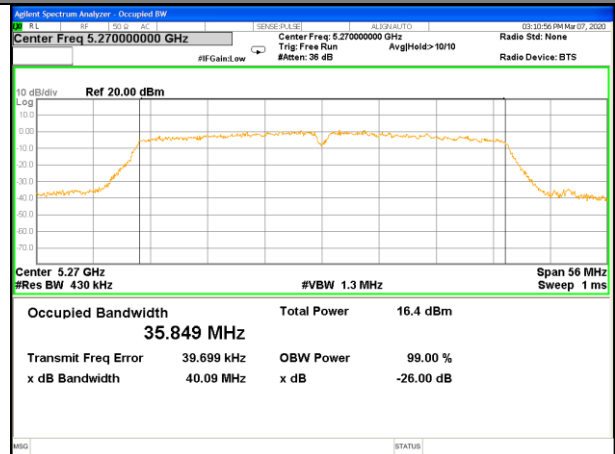

W53\_11ac20\_Lower\_26BW and 99%

W53\_11ac20\_Middle\_26BW and 99%

W53\_11ac20\_Higher\_26BW and 99%

W53\_11ac40\_Lower\_26BW and 99%

WLAN\_Band-2

WLAN\_Band-2

W53\_11ac40\_Higher\_26BW and 99%

W53\_11ac80\_CH58(5290MHz)\_26BW and 99%

WLAN\_Band-4

WLAN\_Band-4

W58\_11a20\_Lower\_26BW and 99%

W58\_11a20\_Middle\_26BW and 99%

W58\_11a20\_Higher\_26BW and 99%

W58\_11n20\_Lower\_26BW and 99%

W58\_11n20\_Middle\_26BW and 99%

W58\_11n20\_Higher\_26BW and 99%