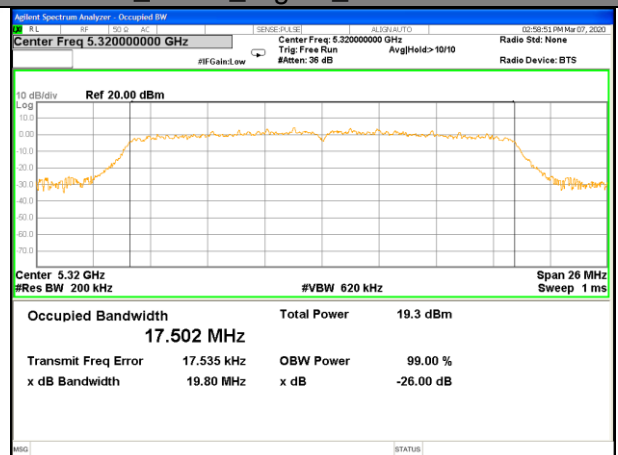

W53\_11a20\_Higher\_26BW and 99%

W53\_11n20\_Lower\_26BW and 99%

W53\_11n20\_Middle\_26BW and 99%

W53\_11n20\_Higher\_26BW and 99%

WLAN\_Band-2

WLAN\_Band-2

W53\_11n40\_Lower\_26BW and 99%

W53\_11n40\_Higher\_26BW and 99%

W53\_11ac20\_Lower\_26BW and 99%

W53\_11ac20\_Middle\_26BW and 99%

W53\_11ac20\_Higher\_26BW and 99%

W53\_11ac40\_Lower\_26BW and 99%

WLAN\_Band-2

WLAN\_Band-2

W53\_11ac40\_Higher\_26BW and 99%

W53\_11ac80\_CH58(5290MHz)\_26BW and 99%