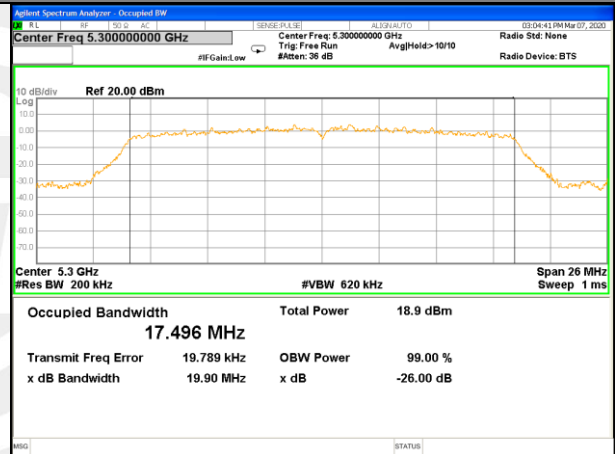

W53\_11a20\_Higher\_26BW and 99%

W53\_11n20\_Lower\_26BW and 99%

W53\_11n20\_Middle\_26BW and 99%

W53\_11n20\_Higher\_26BW and 99%

WLAN\_Band-2

WLAN\_Band-2

W53\_11n40\_Lower\_26BW and 99%

W53\_11n40\_Higher\_26BW and 99%

W53\_11ac20\_Lower\_26BW and 99%

W53\_11ac20\_Middle\_26BW and 99%

W53\_11ac20\_Higher\_26BW and 99%

W53\_11ac40\_Lower\_26BW and 99%

WLAN\_Band-2

WLAN\_Band-2

W53\_11ac40\_Higher\_26BW and 99%

W53\_11ac80\_CH58(5290MHz)\_26BW and 99%