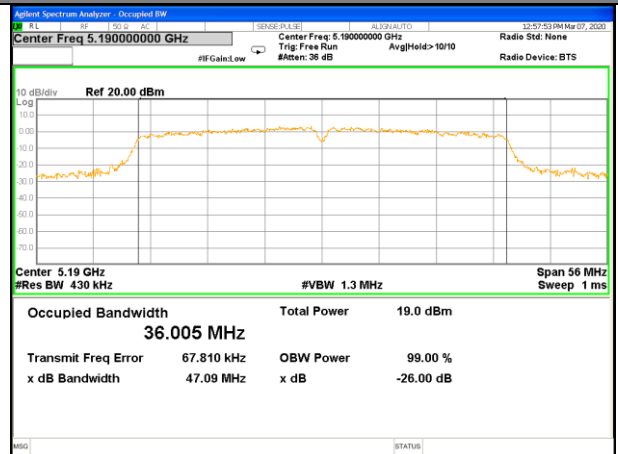

WLAN\_Band-1

WLAN\_Band-1

W52\_11n40\_Lower\_26BW and 99%

W52\_11n40\_Higher\_26BW and 99%

W52\_11ac20\_Lower\_26BW and 99%

W52\_11ac20\_Middle\_26BW and 99%

W52\_11ac20\_Higher\_26BW and 99%

W52\_11ac40\_Lower\_26BW and 99%