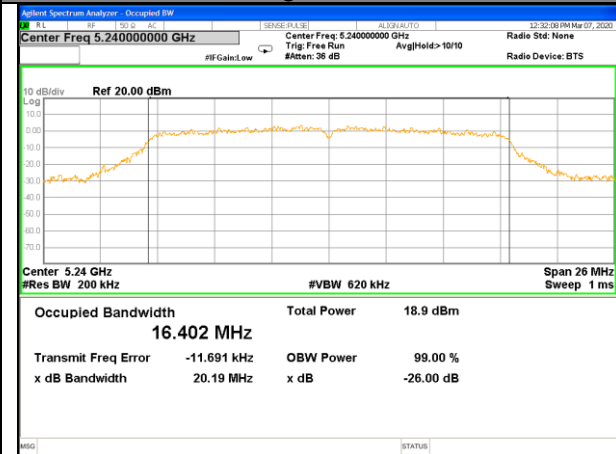

26BW and 99%  
WLAN\_Band-1

WLAN\_Band-1

W52\_11a20\_Lower\_26BW and 99%

W52\_11a20\_Middle\_26BW and 99%

W52\_11a20\_Higher\_26BW and 99%

W52\_11n20\_Lower\_26BW and 99%

W52\_11n20\_Middle\_26BW and 99%

W52\_11n20\_Higher\_26BW and 99%