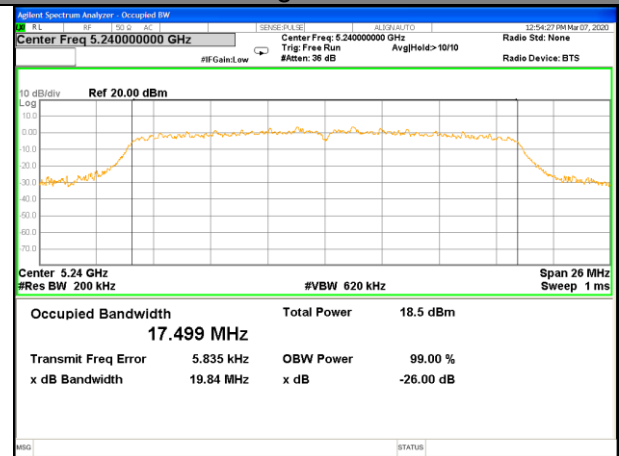

26BW and 99%  
WLAN\_Band-1

WLAN\_Band-1

W52\_11a20\_Lower\_26BW and 99%

W52\_11a20\_Middle\_26BW and 99%

W52\_11a20\_Higher\_26BW and 99%

W52\_11n20\_Lower\_26BW and 99%

W52\_11n20\_Middle\_26BW and 99%

W52\_11n20\_Higher\_26BW and 99%