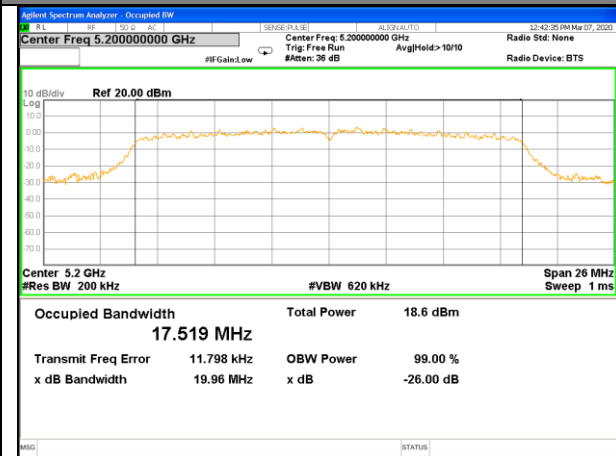

26BW and 99%  
WLAN\_Band-1

WLAN\_Band-1

W52\_11a20\_Lower\_26BW and 99%

W52\_11a20\_Middle\_26BW and 99%

W52\_11a20\_Higher\_26BW and 99%

W52\_11n20\_Lower\_26BW and 99%

W52\_11n20\_Middle\_26BW and 99%

W52\_11n20\_Higher\_26BW and 99%