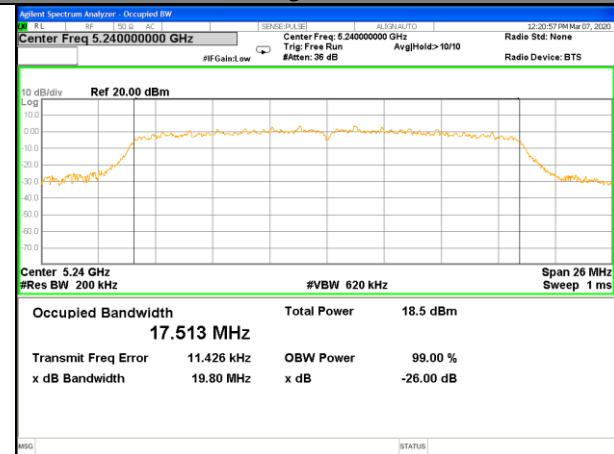

WLAN\_Band-1

WLAN\_Band-1

W52\_11n40\_Lower\_26BW and 99%

W52\_11n40\_Higher\_26BW and 99%

W52\_11ac20\_Lower\_26BW and 99%

W52\_11ac20\_Middle\_26BW and 99%

W52\_11ac20\_Higher\_26BW and 99%

W52\_11ac40\_Lower\_26BW and 99%