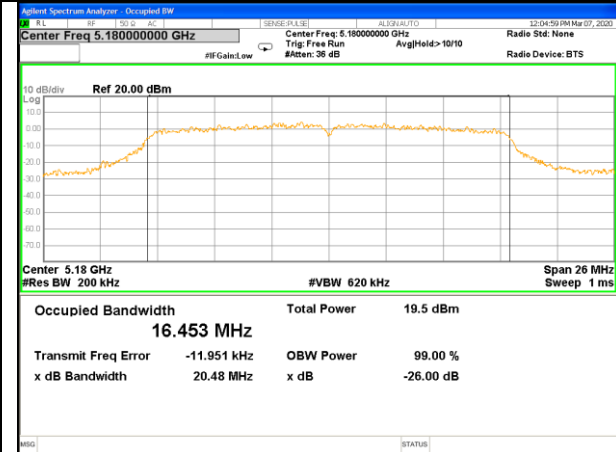

26BW and 99%  
WLAN\_Band-1

WLAN\_Band-1

W52\_11a20\_Lower\_26BW and 99%

W52\_11a20\_Middle\_26BW and 99%

W52\_11a20\_Higher\_26BW and 99%

W52\_11n20\_Lower\_26BW and 99%

W52\_11n20\_Middle\_26BW and 99%

W52\_11n20\_Higher\_26BW and 99%