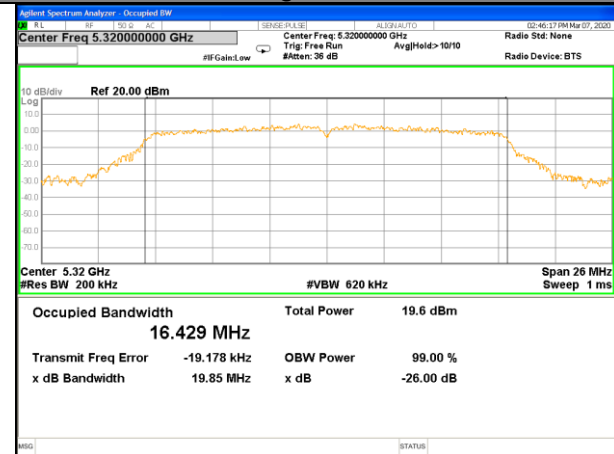

W53_11a20_Higher_26BW and 99%