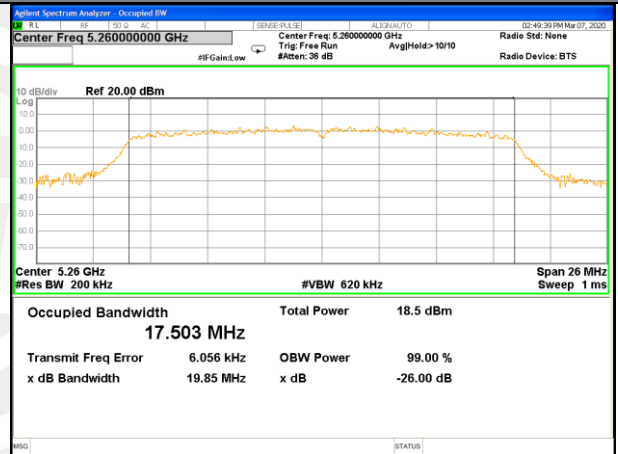

W53_11n20_Lower_26BW and 99%