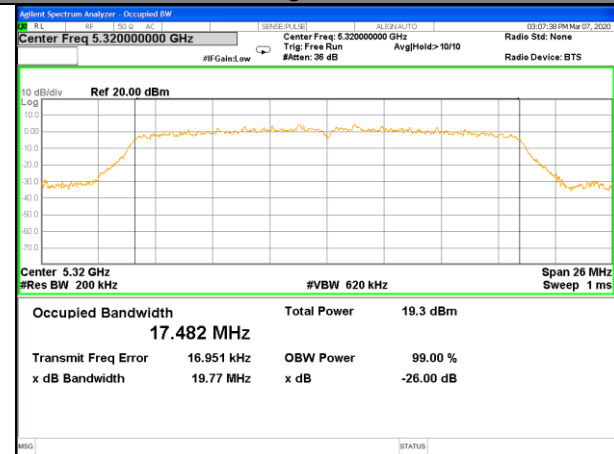

W53\_11a20\_Higher\_26BW and 99%

W53\_11n20\_Lower\_26BW and 99%

W53\_11n20\_Middle\_26BW and 99%

W53\_11n20\_Higher\_26BW and 99%

WLAN\_Band-2

WLAN\_Band-2

W53\_11n40\_Lower\_26BW and 99%

W53\_11n40\_Higher\_26BW and 99%

W53\_11ac20\_Lower\_26BW and 99%

W53\_11ac20\_Middle\_26BW and 99%

W53\_11ac20\_Higher\_26BW and 99%

W53\_11ac40\_Lower\_26BW and 99%

WLAN\_Band-2

WLAN\_Band-2

W53\_11ac40\_Higher\_26BW and 99%

W53\_11ac80\_CH58(5290MHz)\_26BW and 99%