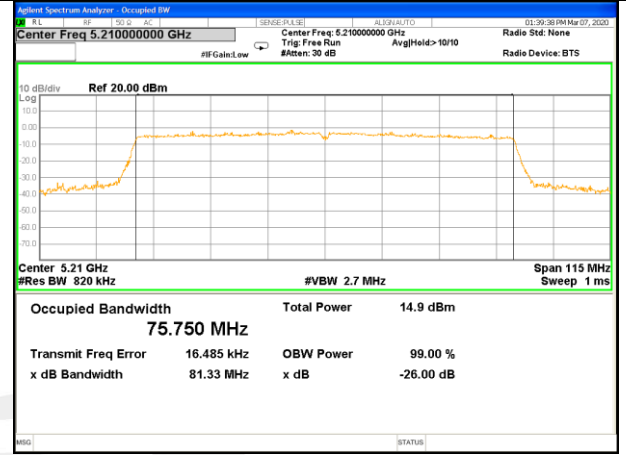

WLAN\_Band-1

WLAN\_Band-1

W52\_11n40\_Lower\_26BW and 99%

W52\_11n40\_Higher\_26BW and 99%

W52\_11ac20\_Lower\_26BW and 99%

W52\_11ac20\_Middle\_26BW and 99%

W52\_11ac20\_Higher\_26BW and 99%

W52\_11ac40\_Lower\_26BW and 99%

WLAN\_Band-1

WLAN\_Band-1

W52\_11ac40\_Higher\_26BW and 99%

W52\_11ac80\_CH42(5210MHz)\_26BW and 99%

WLAN\_Band-2

WLAN\_Band-2

W53\_11a20\_Lower\_26BW and 99%

W53\_11a20\_Middle\_26BW and 99%