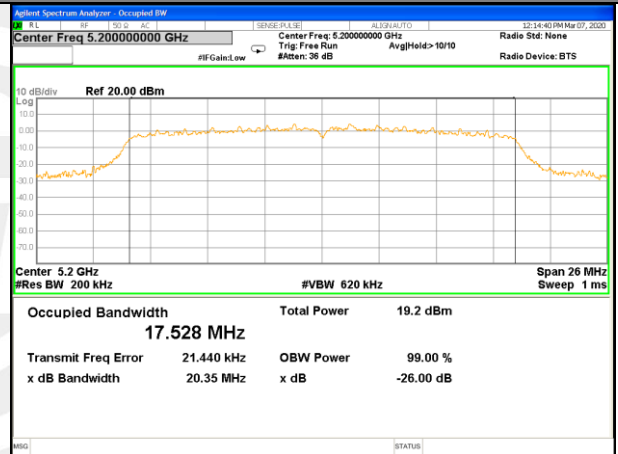

WLAN\_Band-1

WLAN\_Band-1

W52\_11n40\_Lower\_26BW and 99%

W52\_11n40\_Higher\_26BW and 99%

W52\_11ac20\_Lower\_26BW and 99%

W52\_11ac20\_Middle\_26BW and 99%

W52\_11ac20\_Higher\_26BW and 99%

W52\_11ac40\_Lower\_26BW and 99%