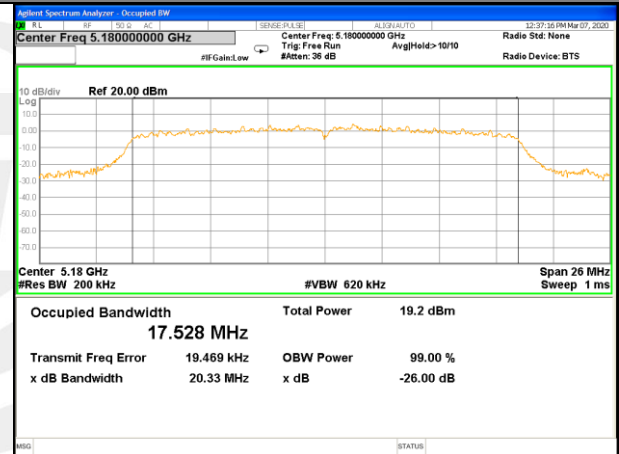

26BW and 99%  
WLAN\_Band-1

WLAN\_Band-1

W52\_11a20\_Lower\_26BW and 99%

W52\_11a20\_Middle\_26BW and 99%

W52\_11a20\_Higher\_26BW and 99%

W52\_11n20\_Lower\_26BW and 99%

W52\_11n20\_Middle\_26BW and 99%

W52\_11n20\_Higher\_26BW and 99%