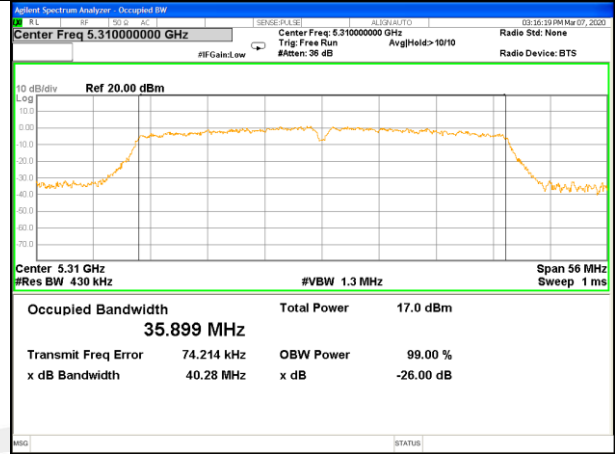

W53\_11ac20\_Lower\_26BW and 99%

W53\_11ac20\_Middle\_26BW and 99%

W53\_11ac20\_Higher\_26BW and 99%

W53\_11ac40\_Lower\_26BW and 99%

WLAN\_Band-2

WLAN\_Band-2

W53\_11ac40\_Higher\_26BW and 99%

W53\_11ac80\_CH58(5290MHz)\_26BW and 99%