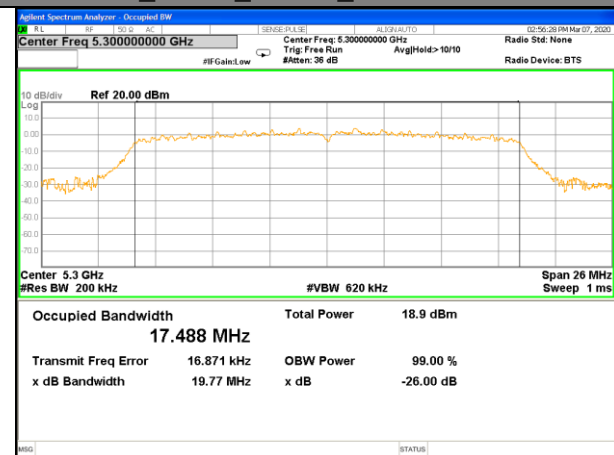

W53_11n20_Middle_26BW and 99%