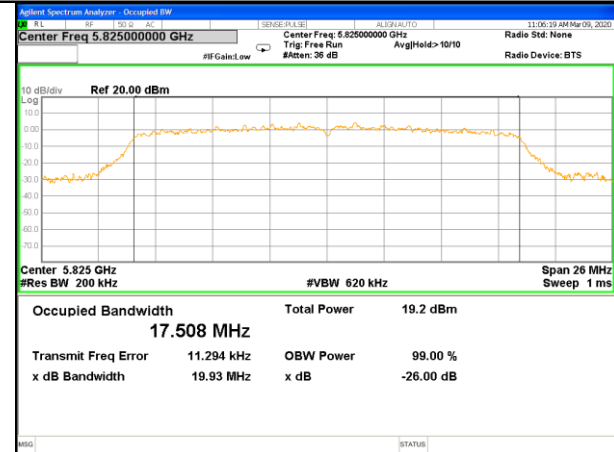

WLAN\_Band-4

WLAN\_Band-4

W58\_11n40\_Lower\_26BW and 99%

W58\_11n40\_Higher\_26BW and 99%

W58\_11ac20\_Lower\_26BW and 99%

W58\_11ac20\_Middle\_26BW and 99%

W58\_11ac20\_Higher\_26BW and 99%

W58\_11ac40\_Lower\_26BW and 99%

WLAN\_Band-4

WLAN\_Band-4

W58\_11ac40\_Higher\_26BW and 99%

W58\_11ac80\_26BW\_99%\_Bandwidth\_5775M