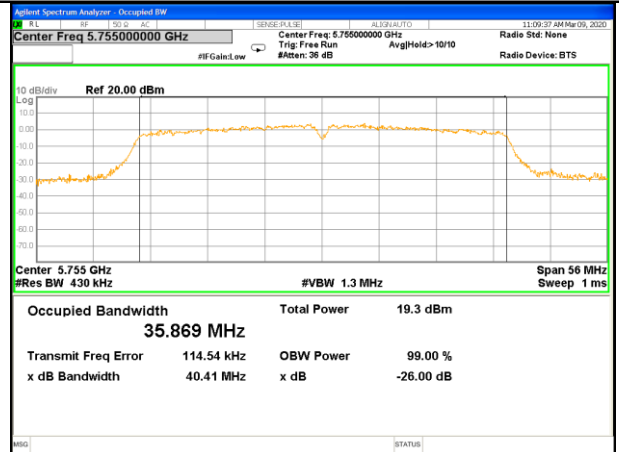

WLAN\_Band-4

WLAN\_Band-4

W58\_11n40\_Lower\_26BW and 99%

W58\_11n40\_Higher\_26BW and 99%

W58\_11ac20\_Lower\_26BW and 99%

W58\_11ac20\_Middle\_26BW and 99%

W58\_11ac20\_Higher\_26BW and 99%

W58\_11ac40\_Lower\_26BW and 99%

WLAN\_Band-4

WLAN\_Band-4

W58\_11ac40\_Higher\_26BW and 99%

W58\_11ac80\_26BW\_99%\_Bandwidth\_5775M