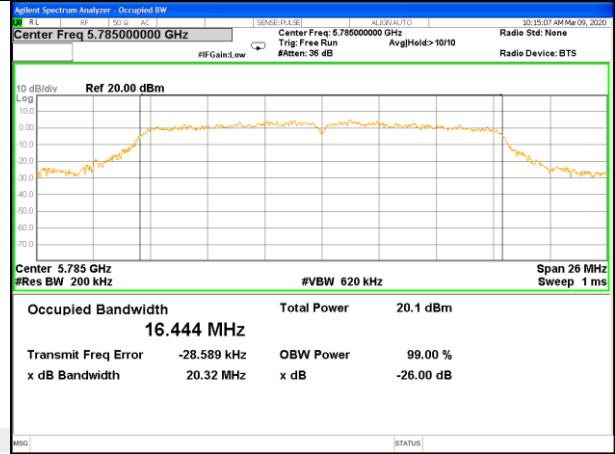

W53\_11ac20\_Lower\_26BW and 99%

W53\_11ac20\_Middle\_26BW and 99%

W53\_11ac20\_Higher\_26BW and 99%

W53\_11ac40\_Lower\_26BW and 99%

WLAN\_Band-2

WLAN\_Band-2

W53\_11ac40\_Higher\_26BW and 99%

W53\_11ac80\_CH58(5290MHz)\_26BW and 99%

WLAN\_Band-4

WLAN\_Band-4

W58\_11a20\_Lower\_26BW and 99%

W58\_11a20\_Middle\_26BW and 99%

W58\_11a20\_Higher\_26BW and 99%

W58\_11n20\_Lower\_26BW and 99%

W58\_11n20\_Middle\_26BW and 99%

W58\_11n20\_Higher\_26BW and 99%