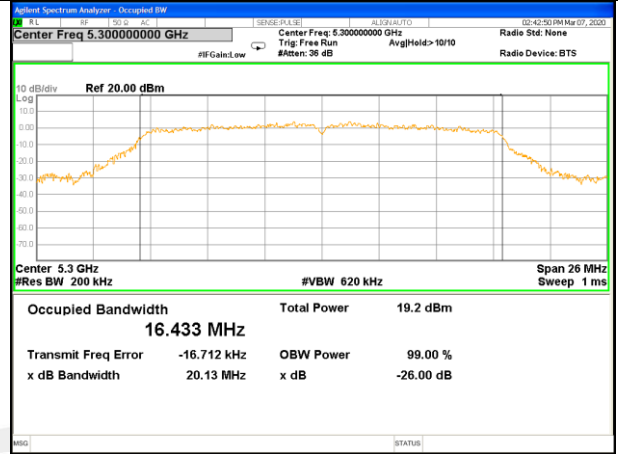

WLAN\_Band-1

WLAN\_Band-1

W52\_11ac40\_Higher\_26BW and 99%

W52\_11ac80\_CH42(5210MHz)\_26BW and 99%

WLAN\_Band-2

WLAN\_Band-2

W53\_11a20\_Lower\_26BW and 99%

W53\_11a20\_Middle\_26BW and 99%