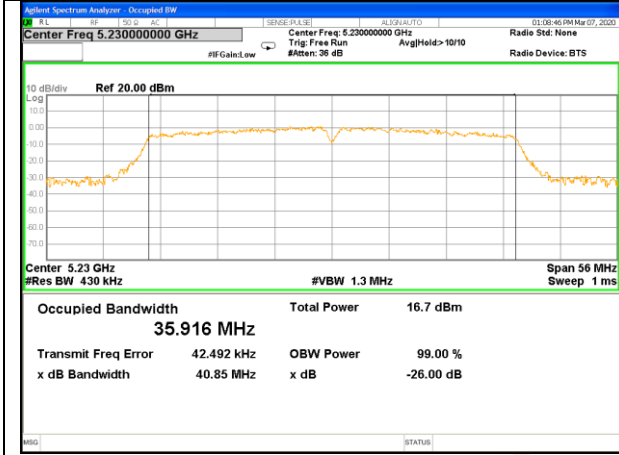

WLAN_Band-1

WLAN_Band-1

W52_11ac40_Higher_26BW and 99%

W52_11ac80_CH42(5210MHz)_26BW and 99%