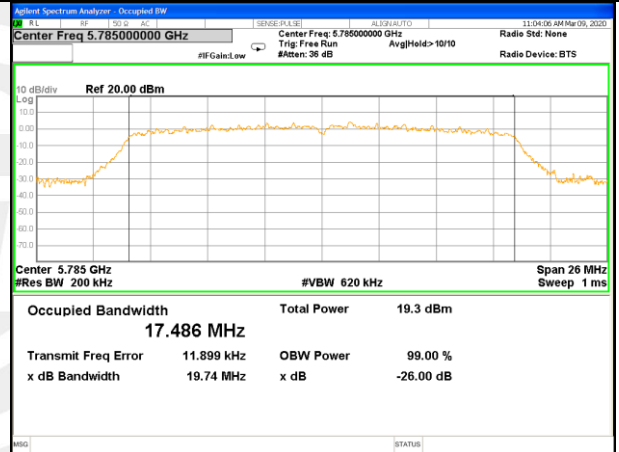

WLAN\_Band-4

WLAN\_Band-4

W58\_11n40\_Lower\_26BW and 99%

W58\_11n40\_Higher\_26BW and 99%

W58\_11ac20\_Lower\_26BW and 99%

W58\_11ac20\_Middle\_26BW and 99%

W58\_11ac20\_Higher\_26BW and 99%

W58\_11ac40\_Lower\_26BW and 99%

WLAN\_Band-4

WLAN\_Band-4

W58\_11ac40\_Higher\_26BW and 99%

W58\_11ac80\_26BW\_99%\_Bandwidth\_5775M