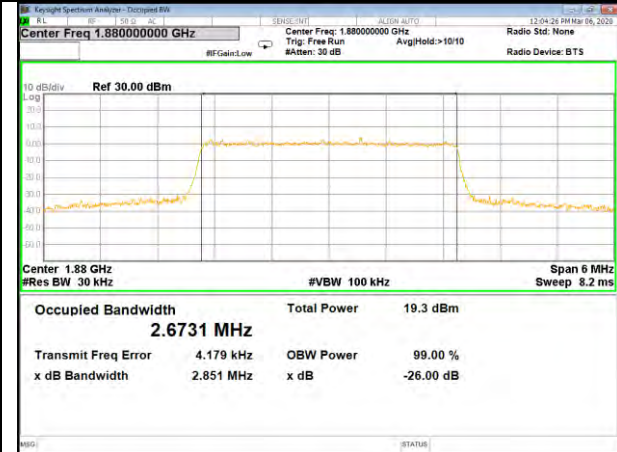

16QAM\_1.4M\_Higher\_(26BW and 99%)

LTE BAND-2

LTE BAND-2

QPSK\_3M\_Lower\_(26BW and 99%)

16QAM\_3M\_Lower\_(26BW and 99%)

QPSK\_3M\_Middle\_(26BW and 99%)

16QAM\_3M\_Middle\_(26BW and 99%)

QPSK\_3M\_Higher\_(26BW and 99%)

16QAM\_3M\_Higher\_(26BW and 99%)

LTE BAND-2

LTE BAND-2

QPSK\_5M\_Lower\_(26BW and 99%)

16QAM\_5M\_Lower\_(26BW and 99%)

QPSK\_5M\_Middle\_(26BW and 99%)

16QAM\_5M\_Middle\_(26BW and 99%)

QPSK\_5M\_Higher\_(26BW and 99%)