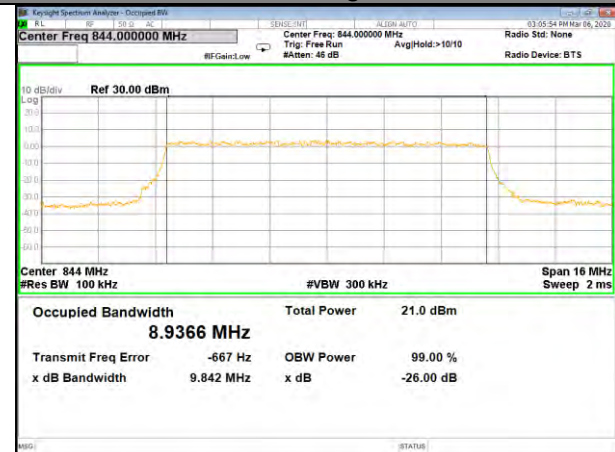

B5\_Q16\_5M\_High\_26BW-99%

LTE BAND-5

LTE BAND-5

B5\_QPSK\_10M\_Low\_26BW-99%

B5\_Q16\_10M\_Low\_26BW-99%

B5\_QPSK\_10M\_Mid\_26BW-99%

B5\_Q16\_10M\_Mid\_26BW-99%

B5\_QPSK\_10M\_High\_26BW-99%