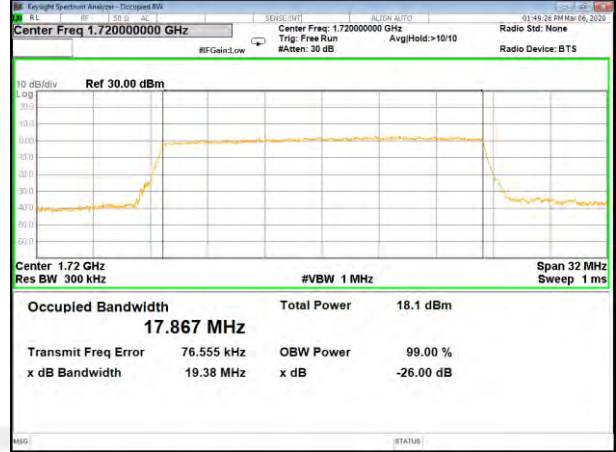

16QAM\_15M\_Higher\_(26BW and 99%)

LTE BAND-4

LTE BAND-4

QPSK\_20M\_Lower\_(26BW and 99%)

16QAM\_20M\_Lower\_(26BW and 99%)

QPSK\_20M\_Middle\_(26BW and 99%)

16QAM\_20M\_Middle\_(26BW and 99%)

QPSK\_20M\_Higher\_(26BW and 99%)

16QAM\_20M\_Higher\_(26BW and 99%)

LTE BAND-5

LTE BAND-5

B5\_QPSK\_1.4M\_Low\_26BW-99%

B5\_Q16\_1.4M\_Low\_26BW-99%

B5\_QPSK\_1.4M\_Mid\_26BW-99%

B5\_Q16\_1.4M\_Mid\_26BW-99%

B5\_QPSK\_1.4M\_High\_26BW-99%