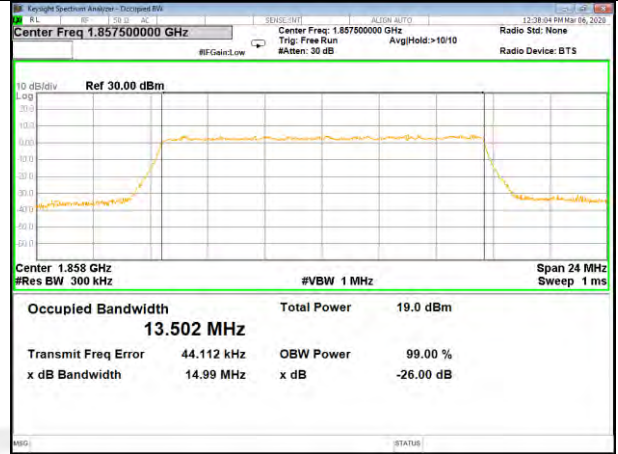

16QAM\_10M\_Higher\_(26BW and 99%)

LTE BAND-2

LTE BAND-2

QPSK\_15M\_Lower\_(26BW and 99%)

16QAM\_15M\_Lower\_(26BW and 99%)

QPSK\_15M\_Middle\_(26BW and 99%)

16QAM\_15M\_Middle\_(26BW and 99%)

QPSK\_15M\_Higher\_(26BW and 99%)