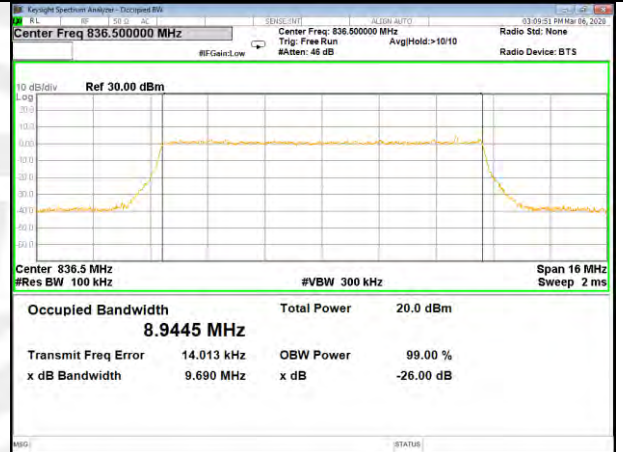

B5\_Q16\_5M\_High\_26BW-99%

LTE BAND-5

LTE BAND-5

B5\_QPSK\_10M\_Low\_26BW-99%

B5\_Q16\_10M\_Low\_26BW-99%

B5\_QPSK\_10M\_Mid\_26BW-99%

B5\_Q16\_10M\_Mid\_26BW-99%

B5\_QPSK\_10M\_High\_26BW-99%