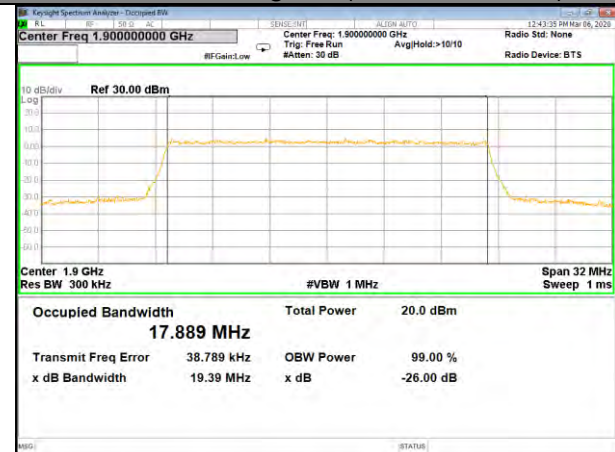

16QAM\_15M\_Higher\_(26BW and 99%)

LTE BAND-2

LTE BAND-2

QPSK\_20M\_Lower\_(26BW and 99%)

16QAM\_20M\_Lower\_(26BW and 99%)

QPSK\_20M\_Middle\_(26BW and 99%)

16QAM\_20M\_Middle\_(26BW and 99%)

QPSK\_20M\_Higher\_(26BW and 99%)

16QAM\_20M\_Higher\_(26BW and 99%)

LTE BAND-4

LTE BAND-4

QPSK\_1.4M\_Lower\_(26BW and 99%)

16QAM\_1.4M\_Lower\_(26BW and 99%)

QPSK\_1.4M\_Middle\_(26BW and 99%)

16QAM\_1.4M\_Middle\_(26BW and 99%)

QPSK\_1.4M\_Higher\_(26BW and 99%)