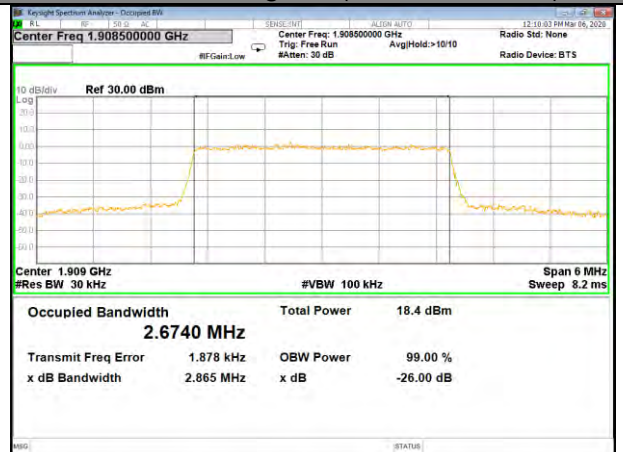

16QAM\_1.4M\_Higher\_(26BW and 99%)

LTE BAND-2

LTE BAND-2

QPSK\_3M\_Lower\_(26BW and 99%)

16QAM\_3M\_Lower\_(26BW and 99%)

QPSK\_3M\_Middle\_(26BW and 99%)

16QAM\_3M\_Middle\_(26BW and 99%)

QPSK\_3M\_Higher\_(26BW and 99%)

16QAM\_3M\_Higher\_(26BW and 99%)

LTE BAND-2

LTE BAND-2

QPSK\_5M\_Lower\_(26BW and 99%)

16QAM\_5M\_Lower\_(26BW and 99%)

QPSK\_5M\_Middle\_(26BW and 99%)

16QAM\_5M\_Middle\_(26BW and 99%)

QPSK\_5M\_Higher\_(26BW and 99%)