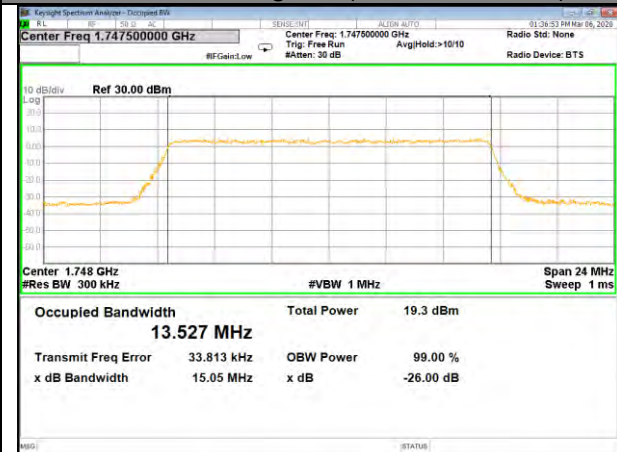

16QAM\_10M\_Higher\_(26BW and 99%)

LTE BAND-4

LTE BAND-4

QPSK\_15M\_Lower\_(26BW and 99%)

16QAM\_15M\_Lower\_(26BW and 99%)

QPSK\_15M\_Middle\_(26BW and 99%)

16QAM\_15M\_Middle\_(26BW and 99%)

QPSK\_15M\_Higher\_(26BW and 99%)