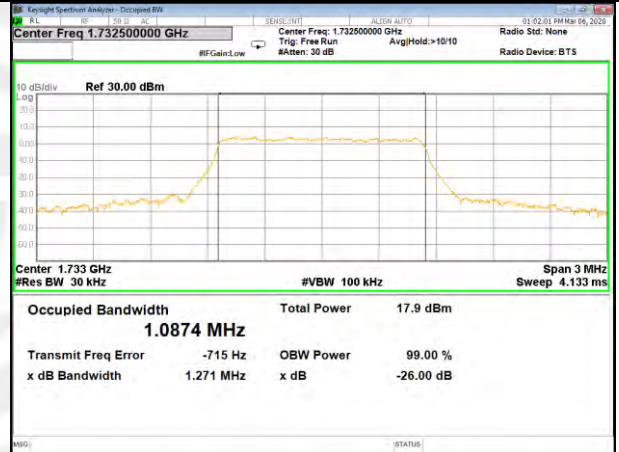

16QAM\_20M\_Higher\_(26BW and 99%)

LTE BAND-4

LTE BAND-4

QPSK\_1.4M\_Lower\_(26BW and 99%)

16QAM\_1.4M\_Lower\_(26BW and 99%)

QPSK\_1.4M\_Middle\_(26BW and 99%)

16QAM\_1.4M\_Middle\_(26BW and 99%)

QPSK\_1.4M\_Higher\_(26BW and 99%)

16QAM\_1.4M\_Higher\_(26BW and 99%)

LTE BAND-4

LTE BAND-4

QPSK\_3M\_Lower\_(26BW and 99%)

16QAM\_3M\_Lower\_(26BW and 99%)

QPSK\_3M\_Middle\_(26BW and 99%)

16QAM\_3M\_Middle\_(26BW and 99%)

QPSK\_3M\_Higher\_(26BW and 99%)