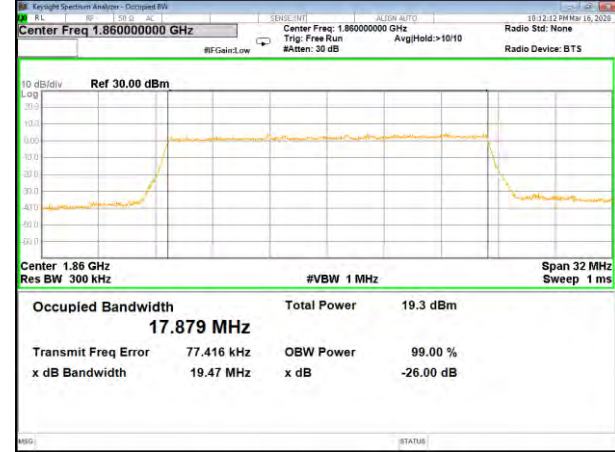

16QAM\_15M\_Higher\_(26BW and 99%)

LTE BAND-2

LTE BAND-2

QPSK\_20M\_Lower\_(26BW and 99%)

16QAM\_20M\_Lower\_(26BW and 99%)

QPSK\_20M\_Middle\_(26BW and 99%)

16QAM\_20M\_Middle\_(26BW and 99%)

QPSK\_20M\_Higher\_(26BW and 99%)

16QAM\_20M\_Higher\_(26BW and 99%)

LTE BAND-4

LTE BAND-4

QPSK\_1.4M\_Lower\_(26BW and 99%)

16QAM\_1.4M\_Lower\_(26BW and 99%)

QPSK\_1.4M\_Middle\_(26BW and 99%)

16QAM\_1.4M\_Middle\_(26BW and 99%)

QPSK\_1.4M\_Higher\_(26BW and 99%)