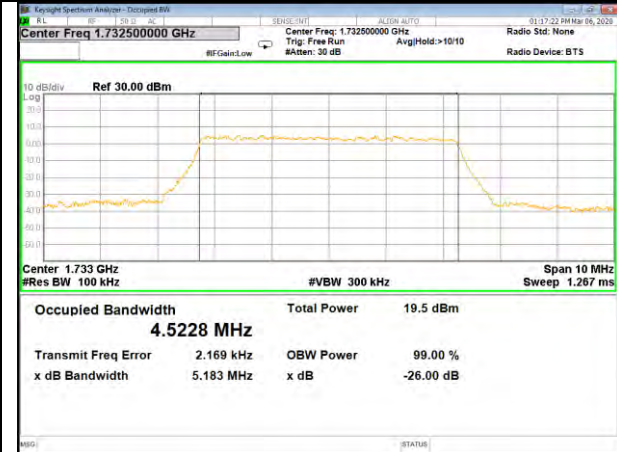

16QAM\_3M\_Higher\_(26BW and 99%)

LTE BAND-4

LTE BAND-4

QPSK\_5M\_Lower\_(26BW and 99%)

16QAM\_5M\_Lower\_(26BW and 99%)

QPSK\_5M\_Middle\_(26BW and 99%)

16QAM\_5M\_Middle\_(26BW and 99%)

QPSK\_5M\_Higher\_(26BW and 99%)