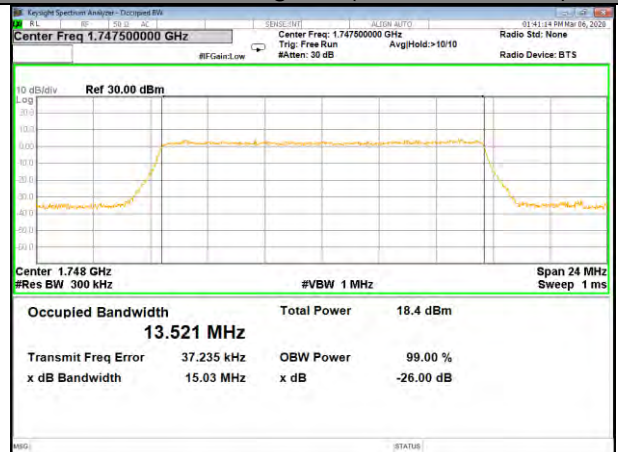

16QAM_15M_Higher_(26BW and 99%)