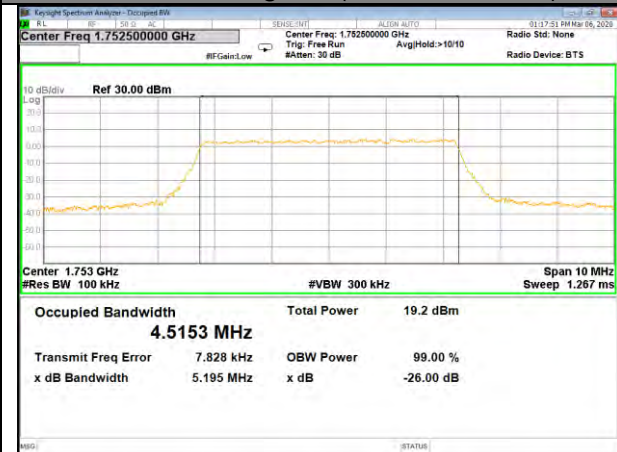

16QAM\_3M\_Higher\_(26BW and 99%)

LTE BAND-4

LTE BAND-4

QPSK\_5M\_Lower\_(26BW and 99%)

16QAM\_5M\_Lower\_(26BW and 99%)

QPSK\_5M\_Middle\_(26BW and 99%)

16QAM\_5M\_Middle\_(26BW and 99%)

QPSK\_5M\_Higher\_(26BW and 99%)