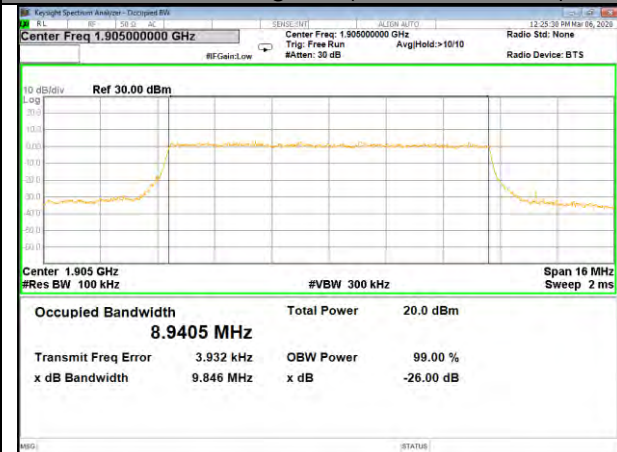

16QAM\_5M\_Higher\_(26BW and 99%)

LTE BAND-2

LTE BAND-2

QPSK\_10M\_Lower\_(26BW and 99%)

16QAM\_10M\_Lower\_(26BW and 99%)

QPSK\_10M\_Middle\_(26BW and 99%)

16QAM\_10M\_Middle\_(26BW and 99%)

QPSK\_10M\_Higher\_(26BW and 99%)

16QAM\_10M\_Higher\_(26BW and 99%)

LTE BAND-2

LTE BAND-2

QPSK\_15M\_Lower\_(26BW and 99%)

16QAM\_15M\_Lower\_(26BW and 99%)

QPSK\_15M\_Middle\_(26BW and 99%)

16QAM\_15M\_Middle\_(26BW and 99%)

QPSK\_15M\_Higher\_(26BW and 99%)