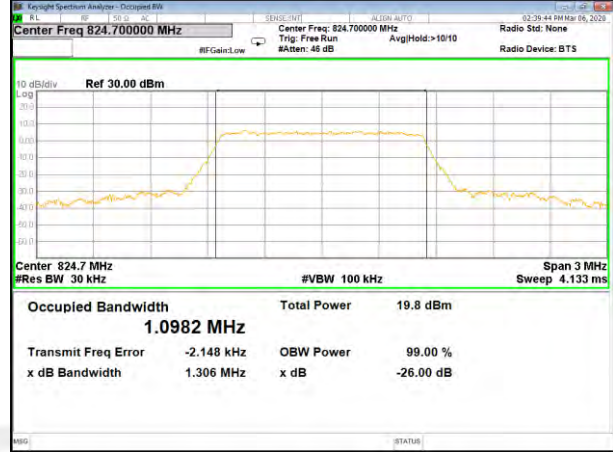

16QAM\_20M\_Higher\_(26BW and 99%)

LTE BAND-5

LTE BAND-5

B5\_QPSK\_1.4M\_Low\_26BW-99%

B5\_Q16\_1.4M\_Low\_26BW-99%

B5\_QPSK\_1.4M\_Mid\_26BW-99%

B5\_Q16\_1.4M\_Mid\_26BW-99%

B5\_QPSK\_1.4M\_High\_26BW-99%

B5\_Q16\_1.4M\_High\_26BW-99%

LTE BAND-5

LTE BAND-5

B5\_QPSK\_3M\_Low\_26BW-99%

B5\_Q16\_3M\_Low\_26BW-99%

B5\_QPSK\_3M\_Mid\_26BW-99%

B5\_Q16\_3M\_Mid\_26BW-99%

B5\_QPSK\_3M\_High\_26BW-99%