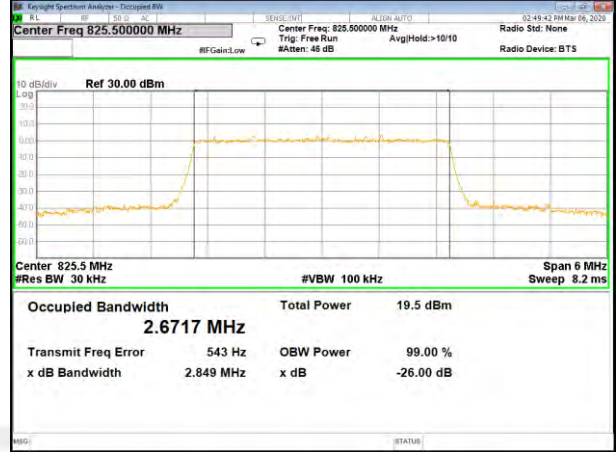

B5\_Q16\_1.4M\_High\_26BW-99%

LTE BAND-5

LTE BAND-5

B5\_QPSK\_3M\_Low\_26BW-99%

B5\_Q16\_3M\_Low\_26BW-99%

B5\_QPSK\_3M\_Mid\_26BW-99%

B5\_Q16\_3M\_Mid\_26BW-99%

B5\_QPSK\_3M\_High\_26BW-99%

B5\_Q16\_3M\_High\_26BW-99%

LTE BAND-5

LTE BAND-5

B5\_QPSK\_5M\_Low\_26BW-99%

B5\_Q16\_5M\_Low\_26BW-99%

B5\_QPSK\_5M\_Mid\_26BW-99%

B5\_Q16\_5M\_Mid\_26BW-99%

B5\_QPSK\_5M\_High\_26BW-99%