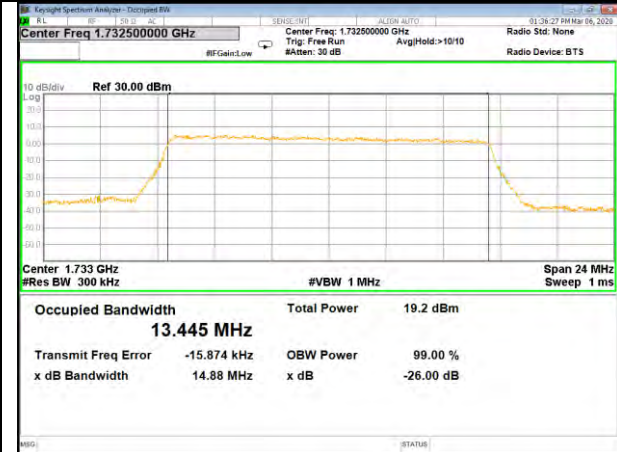

16QAM\_10M\_Higher\_(26BW and 99%)

LTE BAND-4

LTE BAND-4

QPSK\_15M\_Lower\_(26BW and 99%)

16QAM\_15M\_Lower\_(26BW and 99%)

QPSK\_15M\_Middle\_(26BW and 99%)

16QAM\_15M\_Middle\_(26BW and 99%)

QPSK\_15M\_Higher\_(26BW and 99%)