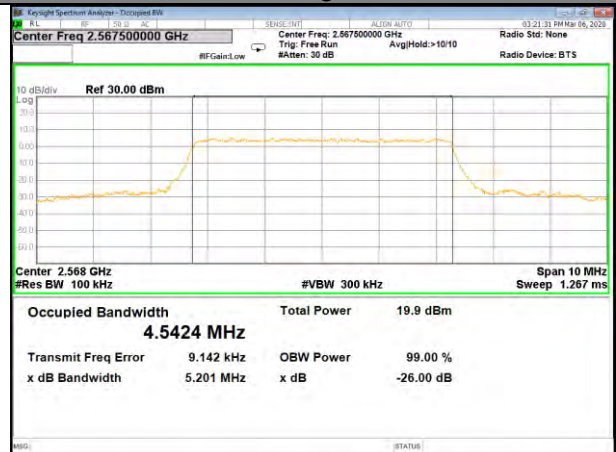

B7_Q16_5M_High_26BW-99%