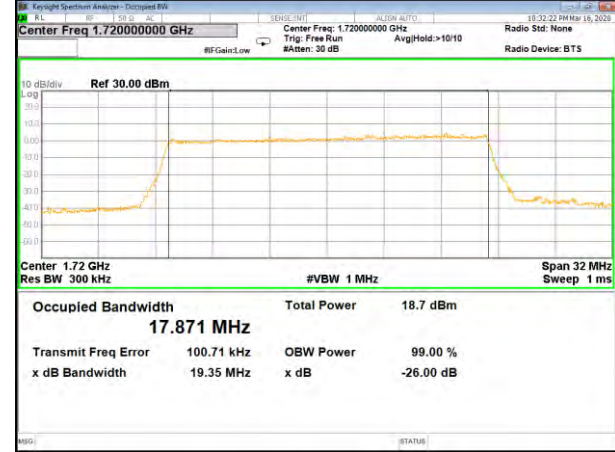

16QAM\_15M\_Higher\_(26BW and 99%)

LTE BAND-4

LTE BAND-4

QPSK\_20M\_Lower\_(26BW and 99%)

16QAM\_20M\_Lower\_(26BW and 99%)

QPSK\_20M\_Middle\_(26BW and 99%)

16QAM\_20M\_Middle\_(26BW and 99%)

QPSK\_20M\_Higher\_(26BW and 99%)