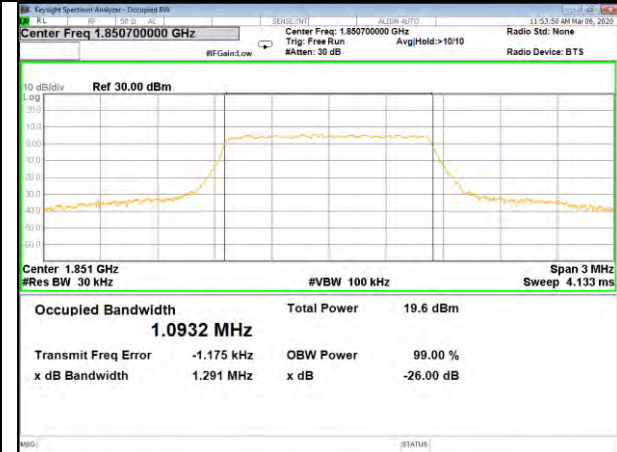

26BW and 99%  
LTE BAND-2

LTE BAND-2

QPSK\_1.4M\_Lower\_(26BW and 99%)

16QAM\_1.4M\_Lower\_(26BW and 99%)

QPSK\_1.4M\_Middle\_(26BW and 99%)

16QAM\_1.4M\_Middle\_(26BW and 99%)

QPSK\_1.4M\_Higher\_(26BW and 99%)

16QAM\_1.4M\_Higher\_(26BW and 99%)

LTE BAND-2

LTE BAND-2

QPSK\_3M\_Lower\_(26BW and 99%)

16QAM\_3M\_Lower\_(26BW and 99%)

QPSK\_3M\_Middle\_(26BW and 99%)

16QAM\_3M\_Middle\_(26BW and 99%)

QPSK\_3M\_Higher\_(26BW and 99%)