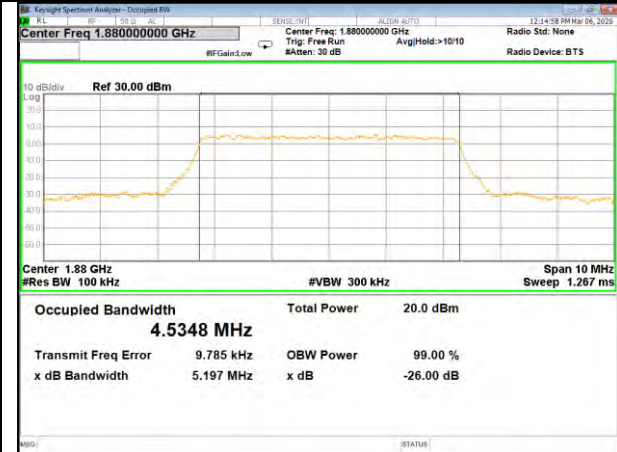

16QAM\_3M\_Higher\_(26BW and 99%)

LTE BAND-2

LTE BAND-2

QPSK\_5M\_Lower\_(26BW and 99%)

16QAM\_5M\_Lower\_(26BW and 99%)

QPSK\_5M\_Middle\_(26BW and 99%)

16QAM\_5M\_Middle\_(26BW and 99%)

QPSK\_5M\_Higher\_(26BW and 99%)

16QAM\_5M\_Higher\_(26BW and 99%)

LTE BAND-2

LTE BAND-2

QPSK\_10M\_Lower\_(26BW and 99%)

16QAM\_10M\_Lower\_(26BW and 99%)

QPSK\_10M\_Middle\_(26BW and 99%)

16QAM\_10M\_Middle\_(26BW and 99%)

QPSK\_10M\_Higher\_(26BW and 99%)