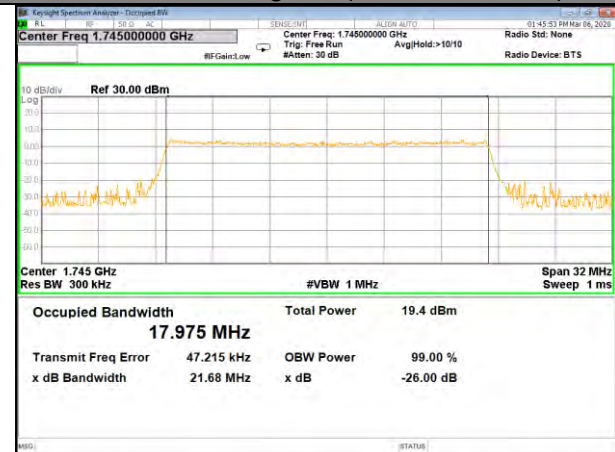

16QAM\_15M\_Higher\_(26BW and 99%)

LTE BAND-4

LTE BAND-4

QPSK\_20M\_Lower\_(26BW and 99%)

16QAM\_20M\_Lower\_(26BW and 99%)

QPSK\_20M\_Middle\_(26BW and 99%)

16QAM\_20M\_Middle\_(26BW and 99%)

QPSK\_20M\_Higher\_(26BW and 99%)