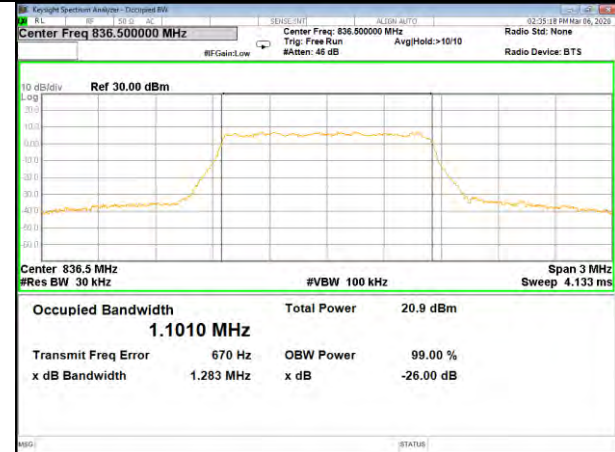

16QAM\_20M\_Higher\_(26BW and 99%)

LTE BAND-5

LTE BAND-5

B5\_QPSK\_1.4M\_Low\_26BW-99%

B5\_Q16\_1.4M\_Low\_26BW-99%

B5\_QPSK\_1.4M\_Mid\_26BW-99%

B5\_Q16\_1.4M\_Mid\_26BW-99%

B5\_QPSK\_1.4M\_High\_26BW-99%

B5\_Q16\_1.4M\_High\_26BW-99%

LTE BAND-5

LTE BAND-5

B5\_QPSK\_3M\_Low\_26BW-99%

B5\_Q16\_3M\_Low\_26BW-99%

B5\_QPSK\_3M\_Mid\_26BW-99%

B5\_Q16\_3M\_Mid\_26BW-99%

B5\_QPSK\_3M\_High\_26BW-99%