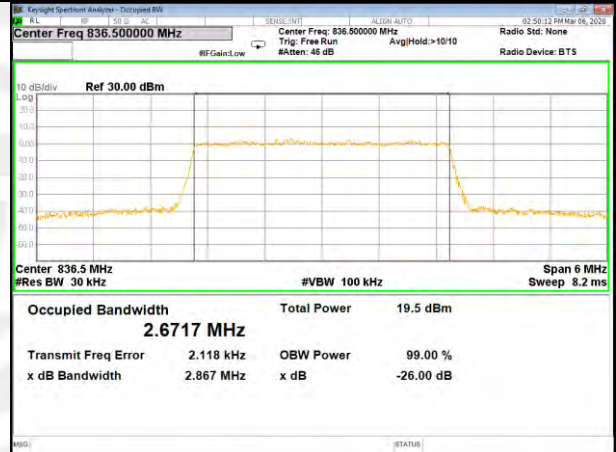

B5\_Q16\_1.4M\_High\_26BW-99%

LTE BAND-5

LTE BAND-5

B5\_QPSK\_3M\_Low\_26BW-99%

B5\_Q16\_3M\_Low\_26BW-99%

B5\_QPSK\_3M\_Mid\_26BW-99%

B5\_Q16\_3M\_Mid\_26BW-99%

B5\_QPSK\_3M\_High\_26BW-99%