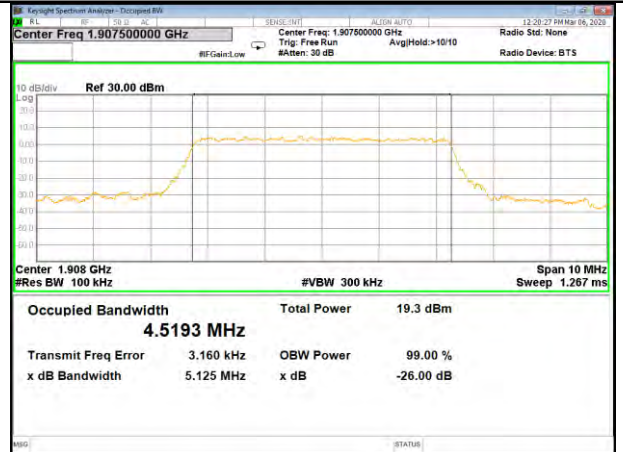

16QAM\_3M\_Higher\_(26BW and 99%)

LTE BAND-2

LTE BAND-2

QPSK\_5M\_Lower\_(26BW and 99%)

16QAM\_5M\_Lower\_(26BW and 99%)

QPSK\_5M\_Middle\_(26BW and 99%)

16QAM\_5M\_Middle\_(26BW and 99%)

QPSK\_5M\_Higher\_(26BW and 99%)

16QAM\_5M\_Higher\_(26BW and 99%)

LTE BAND-2

LTE BAND-2

QPSK\_10M\_Lower\_(26BW and 99%)

16QAM\_10M\_Lower\_(26BW and 99%)

QPSK\_10M\_Middle\_(26BW and 99%)

16QAM\_10M\_Middle\_(26BW and 99%)

QPSK\_10M\_Higher\_(26BW and 99%)