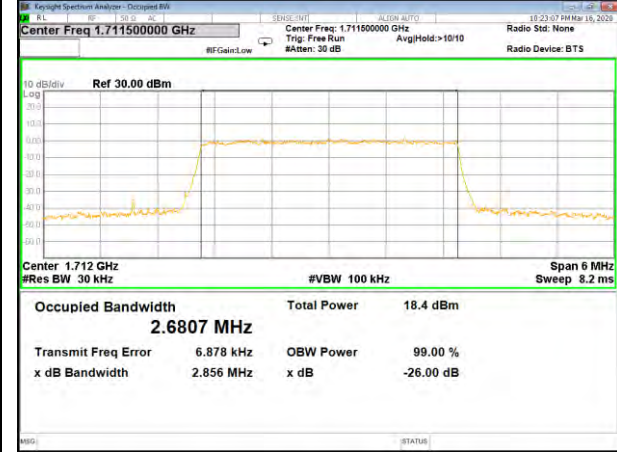

16QAM\_1.4M\_Higher\_(26BW and 99%)

LTE BAND-4

LTE BAND-4

QPSK\_3M\_Lower\_(26BW and 99%)

16QAM\_3M\_Lower\_(26BW and 99%)

QPSK\_3M\_Middle\_(26BW and 99%)

16QAM\_3M\_Middle\_(26BW and 99%)

QPSK\_3M\_Higher\_(26BW and 99%)