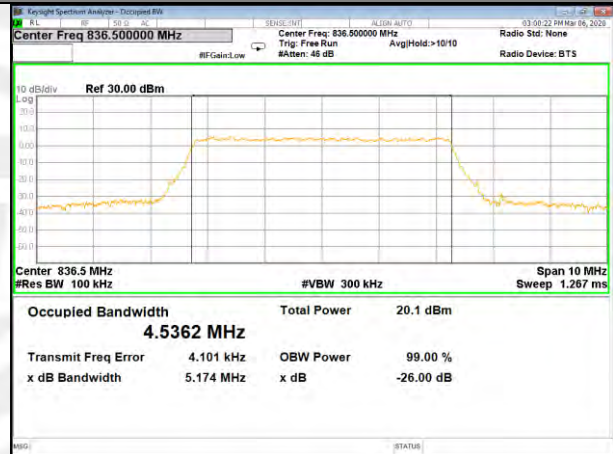

B5\_Q16\_3M\_High\_26BW-99%

LTE BAND-5

LTE BAND-5

B5\_QPSK\_5M\_Low\_26BW-99%

B5\_Q16\_5M\_Low\_26BW-99%

B5\_QPSK\_5M\_Mid\_26BW-99%

B5\_Q16\_5M\_Mid\_26BW-99%

B5\_QPSK\_5M\_High\_26BW-99%

B5\_Q16\_5M\_High\_26BW-99%

LTE BAND-5

LTE BAND-5

B5\_QPSK\_10M\_Low\_26BW-99%

B5\_Q16\_10M\_Low\_26BW-99%

B5\_QPSK\_10M\_Mid\_26BW-99%

B5\_Q16\_10M\_Mid\_26BW-99%

B5\_QPSK\_10M\_High\_26BW-99%