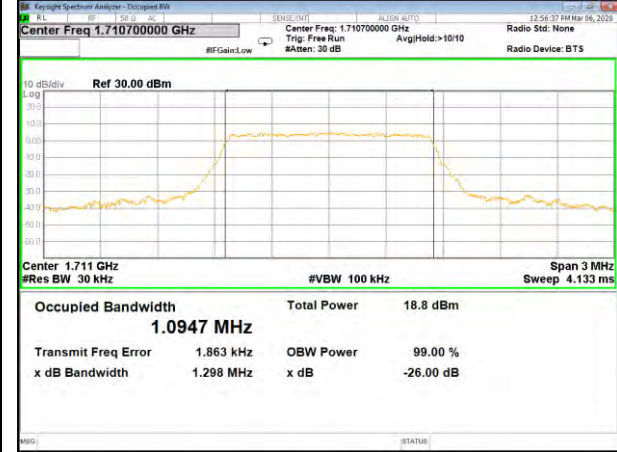

16QAM\_20M\_Higher\_(26BW and 99%)

LTE BAND-4

LTE BAND-4

QPSK\_1.4M\_Lower\_(26BW and 99%)

16QAM\_1.4M\_Lower\_(26BW and 99%)

QPSK\_1.4M\_Middle\_(26BW and 99%)

16QAM\_1.4M\_Middle\_(26BW and 99%)

QPSK\_1.4M\_Higher\_(26BW and 99%)

16QAM\_1.4M\_Higher\_(26BW and 99%)

LTE BAND-4

LTE BAND-4

QPSK\_3M\_Lower\_(26BW and 99%)

16QAM\_3M\_Lower\_(26BW and 99%)

QPSK\_3M\_Middle\_(26BW and 99%)

16QAM\_3M\_Middle\_(26BW and 99%)

QPSK\_3M\_Higher\_(26BW and 99%)