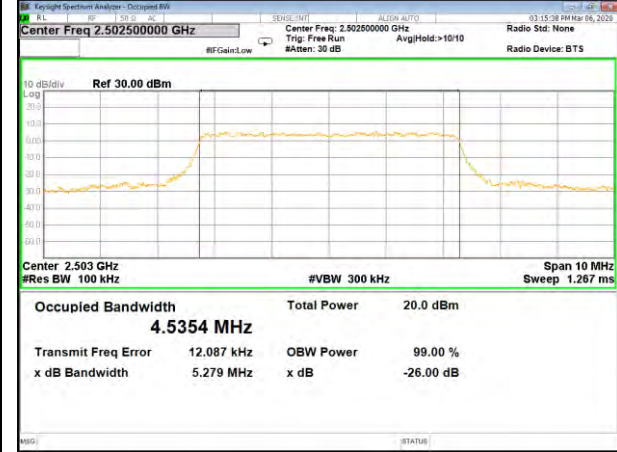

B5\_Q16\_10M\_High\_26BW-99%

LTE BAND-7

LTE BAND-7

B7\_QPSK\_5M\_Low\_26BW-99%

B7\_Q16\_5M\_Low\_26BW-99%

B7\_QPSK\_5M\_Mid\_26BW-99%

B7\_Q16\_5M\_Mid\_26BW-99%

B7\_QPSK\_5M\_High\_26BW-99%