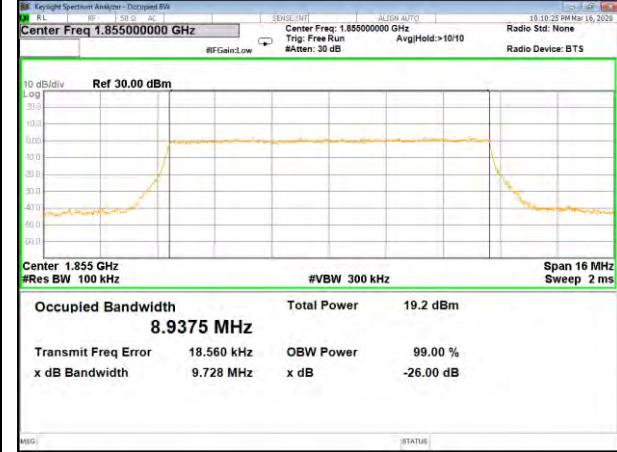

16QAM\_5M\_Higher\_(26BW and 99%)

LTE BAND-2

LTE BAND-2

QPSK\_10M\_Lower\_(26BW and 99%)

16QAM\_10M\_Lower\_(26BW and 99%)

QPSK\_10M\_Middle\_(26BW and 99%)

16QAM\_10M\_Middle\_(26BW and 99%)

QPSK\_10M\_Higher\_(26BW and 99%)

16QAM\_10M\_Higher\_(26BW and 99%)

LTE BAND-2

LTE BAND-2

QPSK\_15M\_Lower\_(26BW and 99%)

16QAM\_15M\_Lower\_(26BW and 99%)

QPSK\_15M\_Middle\_(26BW and 99%)

16QAM\_15M\_Middle\_(26BW and 99%)

QPSK\_15M\_Higher\_(26BW and 99%)