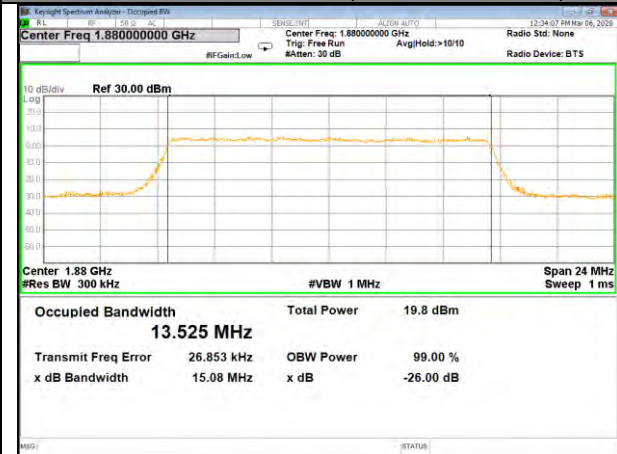

16QAM\_10M\_Higher\_(26BW and 99%)

LTE BAND-2

LTE BAND-2

QPSK\_15M\_Lower\_(26BW and 99%)

16QAM\_15M\_Lower\_(26BW and 99%)

QPSK\_15M\_Middle\_(26BW and 99%)

16QAM\_15M\_Middle\_(26BW and 99%)

QPSK\_15M\_Higher\_(26BW and 99%)

16QAM\_15M\_Higher\_(26BW and 99%)

LTE BAND-2

LTE BAND-2

QPSK\_20M\_Lower\_(26BW and 99%)

16QAM\_20M\_Lower\_(26BW and 99%)

QPSK\_20M\_Middle\_(26BW and 99%)

16QAM\_20M\_Middle\_(26BW and 99%)

QPSK\_20M\_Higher\_(26BW and 99%)