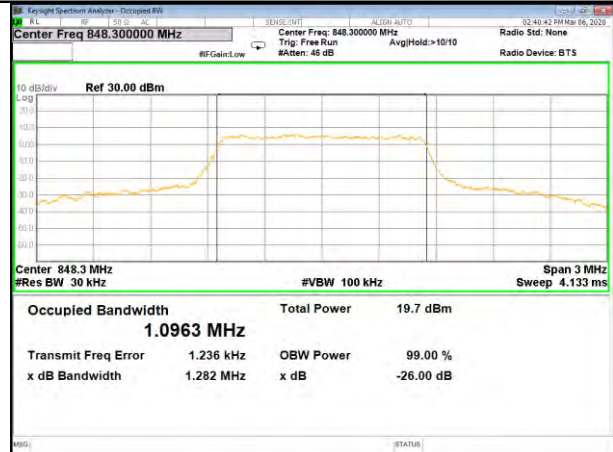

B5_Q16_1.4M_High_26BW-99%