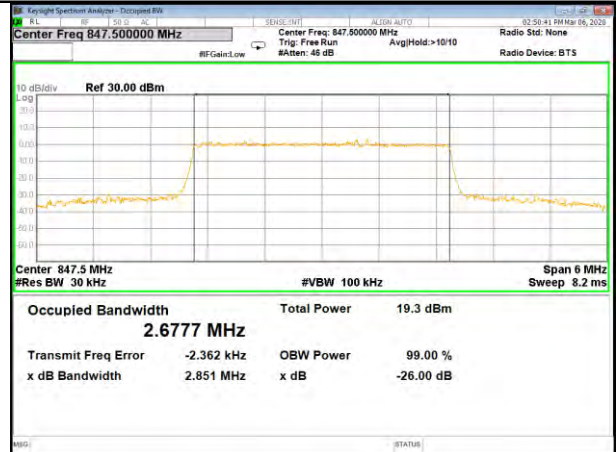

B5_Q16_3M_High_26BW-99%