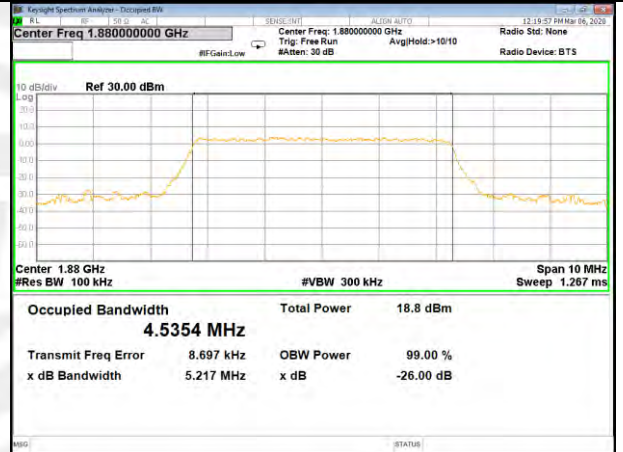

16QAM\_3M\_Higher\_(26BW and 99%)

LTE BAND-2

LTE BAND-2

QPSK\_5M\_Lower\_(26BW and 99%)

16QAM\_5M\_Lower\_(26BW and 99%)

QPSK\_5M\_Middle\_(26BW and 99%)

16QAM\_5M\_Middle\_(26BW and 99%)

QPSK\_5M\_Higher\_(26BW and 99%)

16QAM\_5M\_Higher\_(26BW and 99%)

LTE BAND-2

LTE BAND-2

QPSK\_10M\_Lower\_(26BW and 99%)

16QAM\_10M\_Lower\_(26BW and 99%)

QPSK\_10M\_Middle\_(26BW and 99%)

16QAM\_10M\_Middle\_(26BW and 99%)

QPSK\_10M\_Higher\_(26BW and 99%)