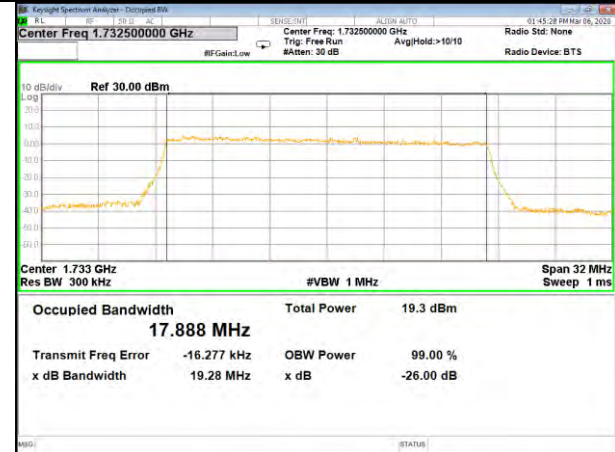

16QAM\_15M\_Higher\_(26BW and 99%)

LTE BAND-4

LTE BAND-4

QPSK\_20M\_Lower\_(26BW and 99%)

16QAM\_20M\_Lower\_(26BW and 99%)

QPSK\_20M\_Middle\_(26BW and 99%)

16QAM\_20M\_Middle\_(26BW and 99%)

QPSK\_20M\_Higher\_(26BW and 99%)