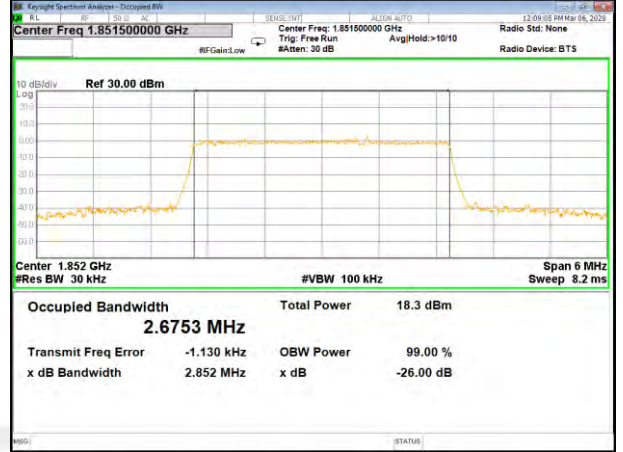

16QAM\_1.4M\_Higher\_(26BW and 99%)

LTE BAND-2

LTE BAND-2

QPSK\_3M\_Lower\_(26BW and 99%)

16QAM\_3M\_Lower\_(26BW and 99%)

QPSK\_3M\_Middle\_(26BW and 99%)

16QAM\_3M\_Middle\_(26BW and 99%)

QPSK\_3M\_Higher\_(26BW and 99%)

16QAM\_3M\_Higher\_(26BW and 99%)

LTE BAND-2

LTE BAND-2

QPSK\_5M\_Lower\_(26BW and 99%)

16QAM\_5M\_Lower\_(26BW and 99%)

QPSK\_5M\_Middle\_(26BW and 99%)

16QAM\_5M\_Middle\_(26BW and 99%)

QPSK\_5M\_Higher\_(26BW and 99%)