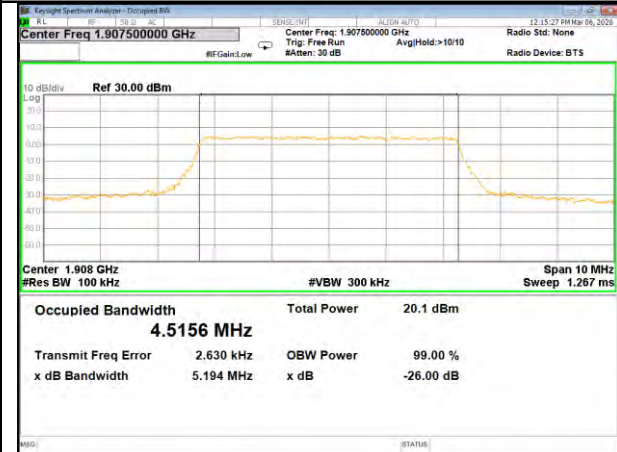

16QAM\_3M\_Higher\_(26BW and 99%)

LTE BAND-2

LTE BAND-2

QPSK\_5M\_Lower\_(26BW and 99%)

16QAM\_5M\_Lower\_(26BW and 99%)

QPSK\_5M\_Middle\_(26BW and 99%)

16QAM\_5M\_Middle\_(26BW and 99%)

QPSK\_5M\_Higher\_(26BW and 99%)

16QAM\_5M\_Higher\_(26BW and 99%)

LTE BAND-2

LTE BAND-2

QPSK\_10M\_Lower\_(26BW and 99%)

16QAM\_10M\_Lower\_(26BW and 99%)

QPSK\_10M\_Middle\_(26BW and 99%)

16QAM\_10M\_Middle\_(26BW and 99%)

QPSK\_10M\_Higher\_(26BW and 99%)