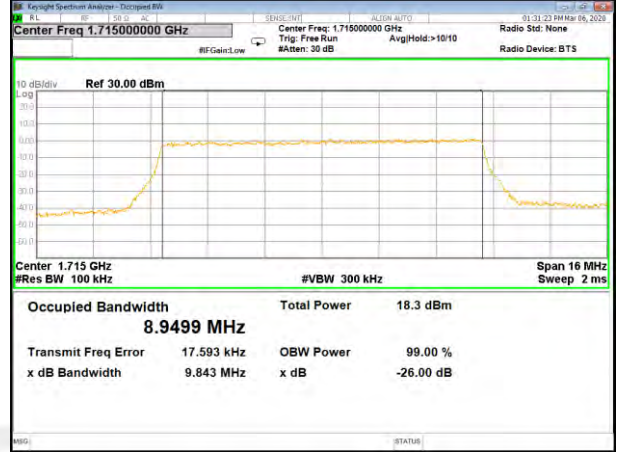

16QAM\_5M\_Higher\_(26BW and 99%)

LTE BAND-4

LTE BAND-4

QPSK\_10M\_Lower\_(26BW and 99%)

16QAM\_10M\_Lower\_(26BW and 99%)

QPSK\_10M\_Middle\_(26BW and 99%)

16QAM\_10M\_Middle\_(26BW and 99%)

QPSK\_10M\_Higher\_(26BW and 99%)