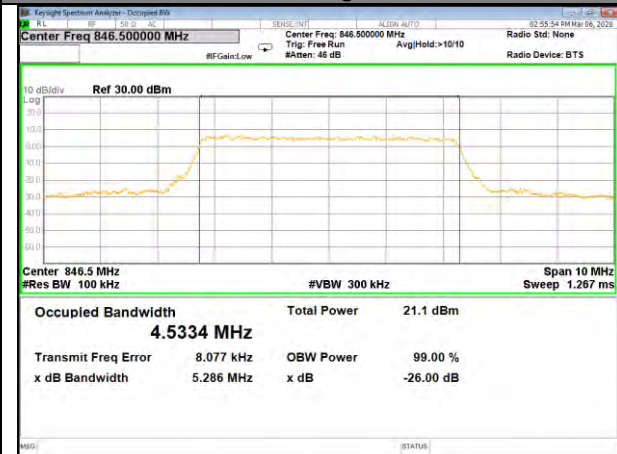

B5\_Q16\_3M\_High\_26BW-99%

LTE BAND-5

LTE BAND-5

B5\_QPSK\_5M\_Low\_26BW-99%

B5\_Q16\_5M\_Low\_26BW-99%

B5\_QPSK\_5M\_Mid\_26BW-99%

B5\_Q16\_5M\_Mid\_26BW-99%

B5\_QPSK\_5M\_High\_26BW-99%

B5\_Q16\_5M\_High\_26BW-99%

LTE BAND-5

LTE BAND-5

B5\_QPSK\_10M\_Low\_26BW-99%

B5\_Q16\_10M\_Low\_26BW-99%

B5\_QPSK\_10M\_Mid\_26BW-99%

B5\_Q16\_10M\_Mid\_26BW-99%

B5\_QPSK\_10M\_High\_26BW-99%