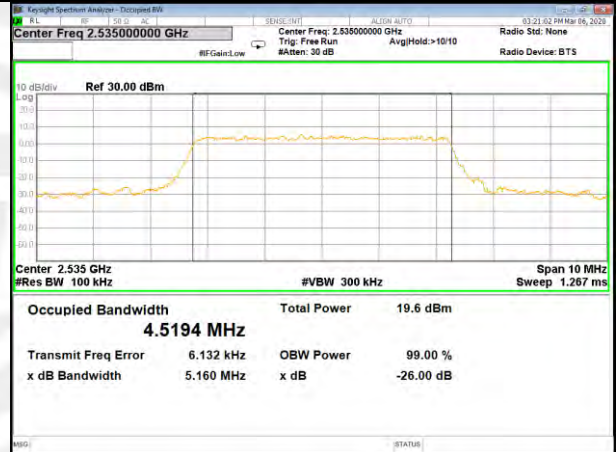

B5\_Q16\_10M\_High\_26BW-99%

LTE BAND-7

LTE BAND-7

B7\_QPSK\_5M\_Low\_26BW-99%

B7\_Q16\_5M\_Low\_26BW-99%

B7\_QPSK\_5M\_Mid\_26BW-99%

B7\_Q16\_5M\_Mid\_26BW-99%

B7\_QPSK\_5M\_High\_26BW-99%