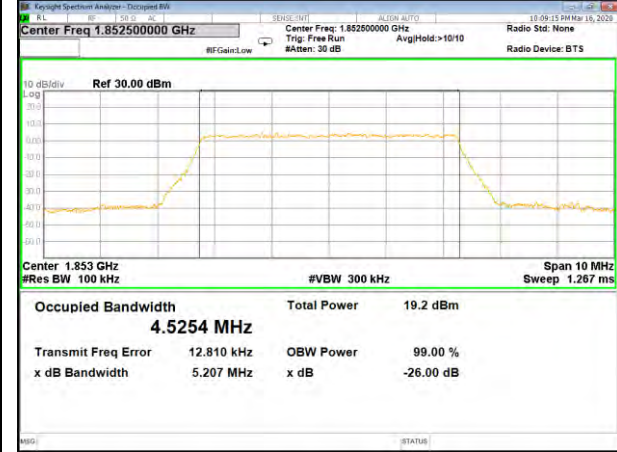

16QAM\_3M\_Higher\_(26BW and 99%)

LTE BAND-2

LTE BAND-2

QPSK\_5M\_Lower\_(26BW and 99%)

16QAM\_5M\_Lower\_(26BW and 99%)

QPSK\_5M\_Middle\_(26BW and 99%)

16QAM\_5M\_Middle\_(26BW and 99%)

QPSK\_5M\_Higher\_(26BW and 99%)

16QAM\_5M\_Higher\_(26BW and 99%)

LTE BAND-2

LTE BAND-2

QPSK\_10M\_Lower\_(26BW and 99%)

16QAM\_10M\_Lower\_(26BW and 99%)

QPSK\_10M\_Middle\_(26BW and 99%)

16QAM\_10M\_Middle\_(26BW and 99%)

QPSK\_10M\_Higher\_(26BW and 99%)