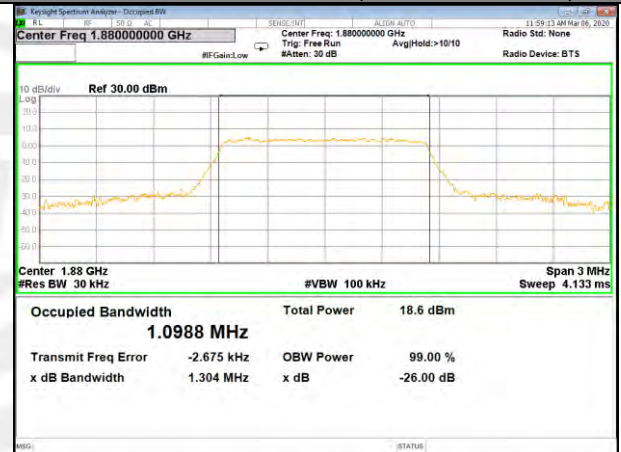

26BW and 99%  
LTE BAND-2

LTE BAND-2

QPSK\_1.4M\_Lower\_(26BW and 99%)

16QAM\_1.4M\_Lower\_(26BW and 99%)

QPSK\_1.4M\_Middle\_(26BW and 99%)

16QAM\_1.4M\_Middle\_(26BW and 99%)

QPSK\_1.4M\_Higher\_(26BW and 99%)

16QAM\_1.4M\_Higher\_(26BW and 99%)

LTE BAND-2

LTE BAND-2

QPSK\_3M\_Lower\_(26BW and 99%)

16QAM\_3M\_Lower\_(26BW and 99%)

QPSK\_3M\_Middle\_(26BW and 99%)

16QAM\_3M\_Middle\_(26BW and 99%)

QPSK\_3M\_Higher\_(26BW and 99%)