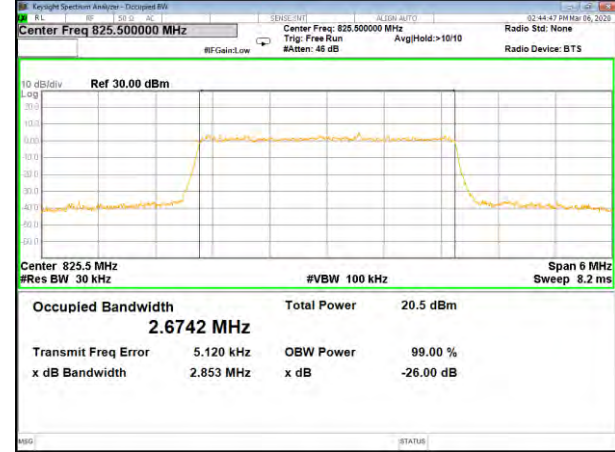

B5\_Q16\_1.4M\_High\_26BW-99%

LTE BAND-5

LTE BAND-5

B5\_QPSK\_3M\_Low\_26BW-99%

B5\_Q16\_3M\_Low\_26BW-99%

B5\_QPSK\_3M\_Mid\_26BW-99%

B5\_Q16\_3M\_Mid\_26BW-99%

B5\_QPSK\_3M\_High\_26BW-99%