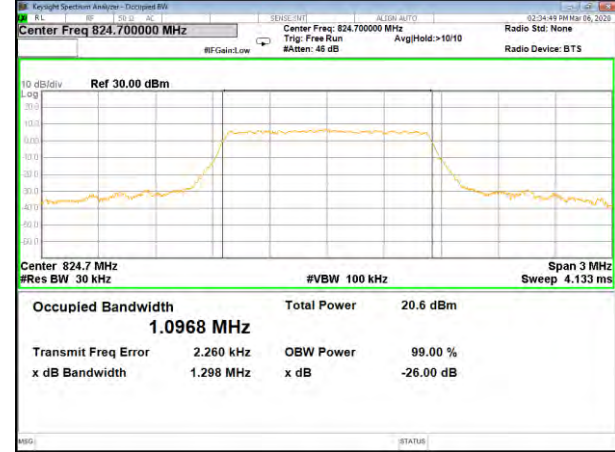

16QAM\_20M\_Higher\_(26BW and 99%)

LTE BAND-5

LTE BAND-5

B5\_QPSK\_1.4M\_Low\_26BW-99%

B5\_Q16\_1.4M\_Low\_26BW-99%

B5\_QPSK\_1.4M\_Mid\_26BW-99%

B5\_Q16\_1.4M\_Mid\_26BW-99%

B5\_QPSK\_1.4M\_High\_26BW-99%

B5\_Q16\_1.4M\_High\_26BW-99%

LTE BAND-5

LTE BAND-5

B5\_QPSK\_3M\_Low\_26BW-99%

B5\_Q16\_3M\_Low\_26BW-99%

B5\_QPSK\_3M\_Mid\_26BW-99%

B5\_Q16\_3M\_Mid\_26BW-99%

B5\_QPSK\_3M\_High\_26BW-99%