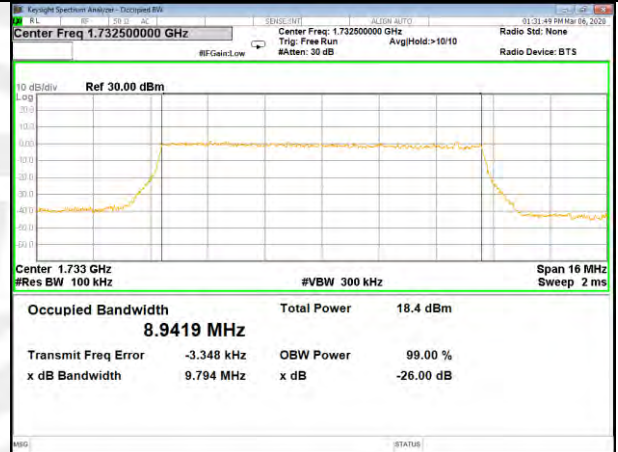

16QAM\_5M\_Higher\_(26BW and 99%)

LTE BAND-4

LTE BAND-4

QPSK\_10M\_Lower\_(26BW and 99%)

16QAM\_10M\_Lower\_(26BW and 99%)

QPSK\_10M\_Middle\_(26BW and 99%)

16QAM\_10M\_Middle\_(26BW and 99%)

QPSK\_10M\_Higher\_(26BW and 99%)