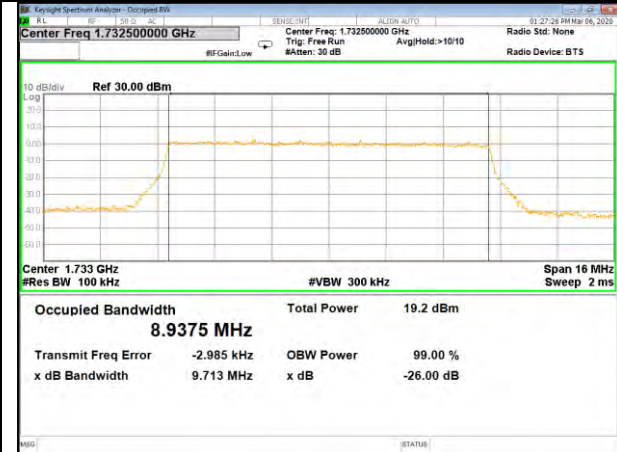

16QAM\_5M\_Higher\_(26BW and 99%)

LTE BAND-4

LTE BAND-4

QPSK\_10M\_Lower\_(26BW and 99%)

16QAM\_10M\_Lower\_(26BW and 99%)

QPSK\_10M\_Middle\_(26BW and 99%)

16QAM\_10M\_Middle\_(26BW and 99%)

QPSK\_10M\_Higher\_(26BW and 99%)