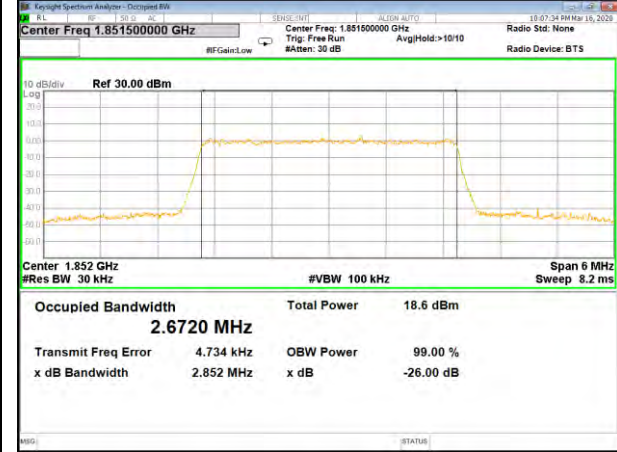

16QAM\_1.4M\_Higher\_(26BW and 99%)

LTE BAND-2

LTE BAND-2

QPSK\_3M\_Lower\_(26BW and 99%)

16QAM\_3M\_Lower\_(26BW and 99%)

QPSK\_3M\_Middle\_(26BW and 99%)

16QAM\_3M\_Middle\_(26BW and 99%)

QPSK\_3M\_Higher\_(26BW and 99%)

16QAM\_3M\_Higher\_(26BW and 99%)

LTE BAND-2

LTE BAND-2

QPSK\_5M\_Lower\_(26BW and 99%)

16QAM\_5M\_Lower\_(26BW and 99%)

QPSK\_5M\_Middle\_(26BW and 99%)

16QAM\_5M\_Middle\_(26BW and 99%)

QPSK\_5M\_Higher\_(26BW and 99%)