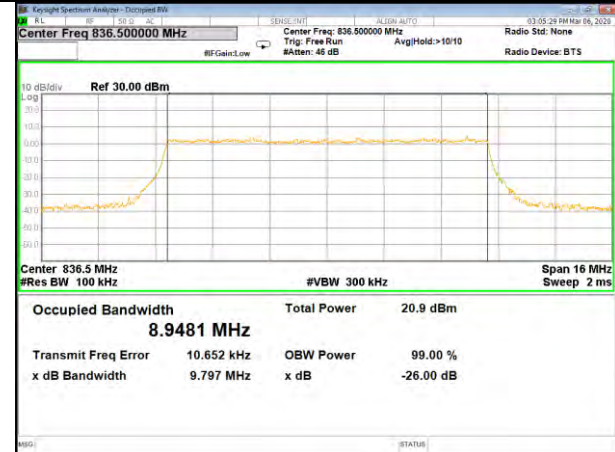

B5\_Q16\_5M\_High\_26BW-99%

LTE BAND-5

LTE BAND-5

B5\_QPSK\_10M\_Low\_26BW-99%

B5\_Q16\_10M\_Low\_26BW-99%

B5\_QPSK\_10M\_Mid\_26BW-99%

B5\_Q16\_10M\_Mid\_26BW-99%

B5\_QPSK\_10M\_High\_26BW-99%