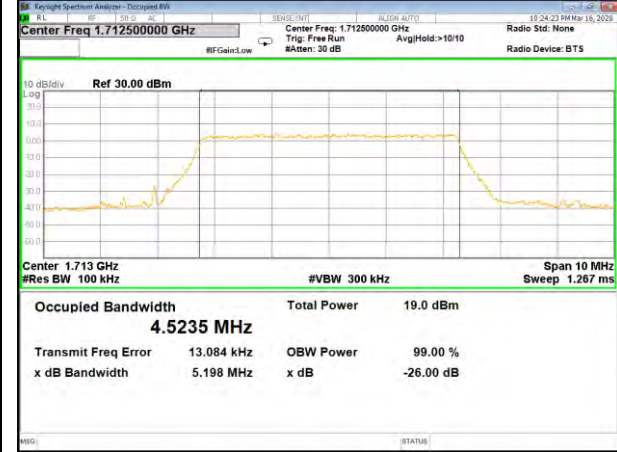

16QAM\_3M\_Higher\_(26BW and 99%)

LTE BAND-4

LTE BAND-4

QPSK\_5M\_Lower\_(26BW and 99%)

16QAM\_5M\_Lower\_(26BW and 99%)

QPSK\_5M\_Middle\_(26BW and 99%)

16QAM\_5M\_Middle\_(26BW and 99%)

QPSK\_5M\_Higher\_(26BW and 99%)