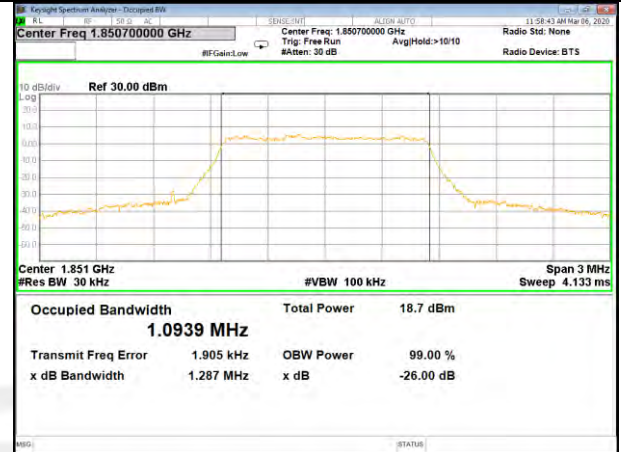

26BW and 99%  
LTE BAND-2

LTE BAND-2

QPSK\_1.4M\_Lower\_(26BW and 99%)

16QAM\_1.4M\_Lower\_(26BW and 99%)

QPSK\_1.4M\_Middle\_(26BW and 99%)

16QAM\_1.4M\_Middle\_(26BW and 99%)

QPSK\_1.4M\_Higher\_(26BW and 99%)

16QAM\_1.4M\_Higher\_(26BW and 99%)

LTE BAND-2

LTE BAND-2

QPSK\_3M\_Lower\_(26BW and 99%)

16QAM\_3M\_Lower\_(26BW and 99%)

QPSK\_3M\_Middle\_(26BW and 99%)

16QAM\_3M\_Middle\_(26BW and 99%)

QPSK\_3M\_Higher\_(26BW and 99%)