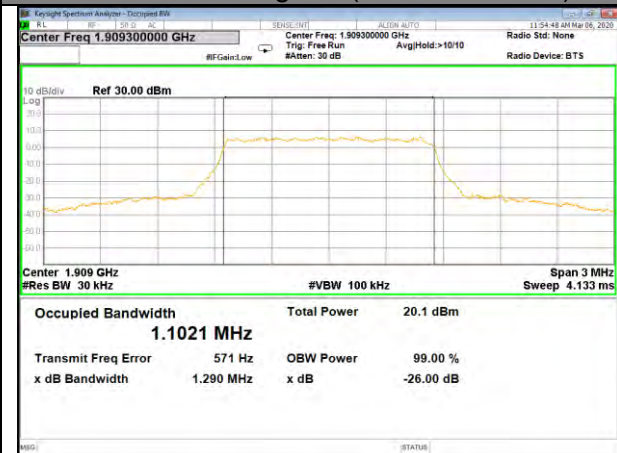

26BW and 99%  
LTE BAND-2

LTE BAND-2

QPSK\_1.4M\_Lower\_(26BW and 99%)

16QAM\_1.4M\_Lower\_(26BW and 99%)

QPSK\_1.4M\_Middle\_(26BW and 99%)

16QAM\_1.4M\_Middle\_(26BW and 99%)

QPSK\_1.4M\_Higher\_(26BW and 99%)

16QAM\_1.4M\_Higher\_(26BW and 99%)

LTE BAND-2

LTE BAND-2

QPSK\_3M\_Lower\_(26BW and 99%)

16QAM\_3M\_Lower\_(26BW and 99%)

QPSK\_3M\_Middle\_(26BW and 99%)

16QAM\_3M\_Middle\_(26BW and 99%)

QPSK\_3M\_Higher\_(26BW and 99%)