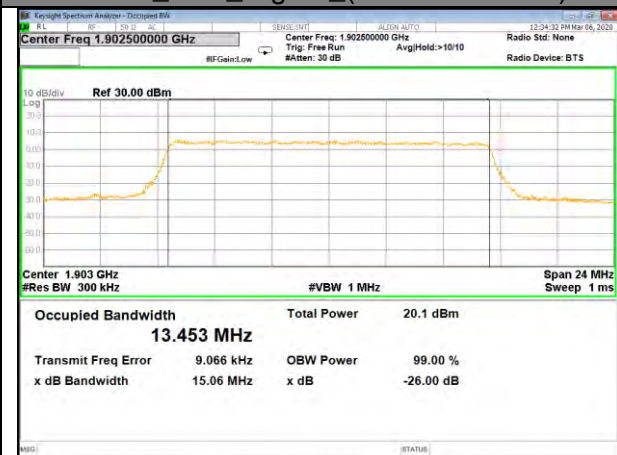

16QAM\_10M\_Higher\_(26BW and 99%)

LTE BAND-2

LTE BAND-2

QPSK\_15M\_Lower\_(26BW and 99%)

16QAM\_15M\_Lower\_(26BW and 99%)

QPSK\_15M\_Middle\_(26BW and 99%)

16QAM\_15M\_Middle\_(26BW and 99%)

QPSK\_15M\_Higher\_(26BW and 99%)

16QAM\_15M\_Higher\_(26BW and 99%)

LTE BAND-2

LTE BAND-2

QPSK\_20M\_Lower\_(26BW and 99%)

16QAM\_20M\_Lower\_(26BW and 99%)

QPSK\_20M\_Middle\_(26BW and 99%)

16QAM\_20M\_Middle\_(26BW and 99%)

QPSK\_20M\_Higher\_(26BW and 99%)