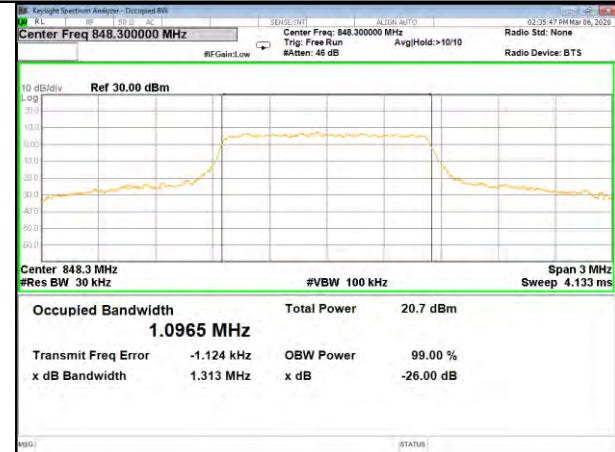

16QAM\_20M\_Higher\_(26BW and 99%)

LTE BAND-5

LTE BAND-5

B5\_QPSK\_1.4M\_Low\_26BW-99%

B5\_Q16\_1.4M\_Low\_26BW-99%

B5\_QPSK\_1.4M\_Mid\_26BW-99%

B5\_Q16\_1.4M\_Mid\_26BW-99%

B5\_QPSK\_1.4M\_High\_26BW-99%

B5\_Q16\_1.4M\_High\_26BW-99%

LTE BAND-5

LTE BAND-5

B5\_QPSK\_3M\_Low\_26BW-99%

B5\_Q16\_3M\_Low\_26BW-99%

B5\_QPSK\_3M\_Mid\_26BW-99%

B5\_Q16\_3M\_Mid\_26BW-99%

B5\_QPSK\_3M\_High\_26BW-99%