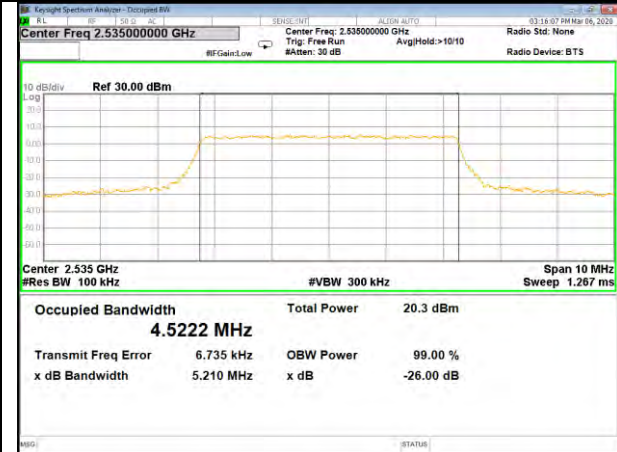

B5\_Q16\_10M\_High\_26BW-99%

LTE BAND-7

LTE BAND-7

B7\_QPSK\_5M\_Low\_26BW-99%

B7\_Q16\_5M\_Low\_26BW-99%

B7\_QPSK\_5M\_Mid\_26BW-99%

B7\_Q16\_5M\_Mid\_26BW-99%

B7\_QPSK\_5M\_High\_26BW-99%