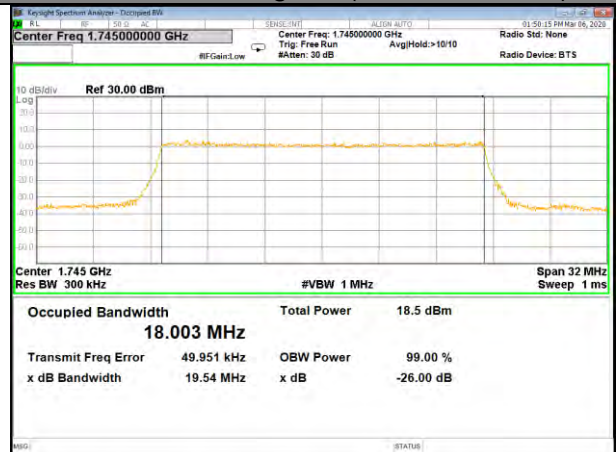

16QAM_20M_Higher_(26BW and 99%)