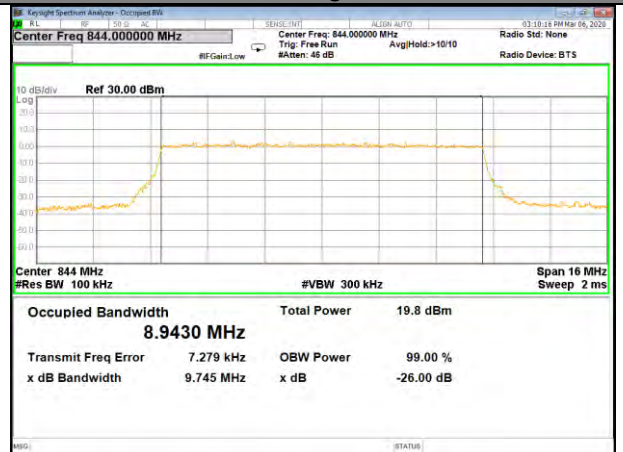

B5_Q16_10M_High_26BW-99%