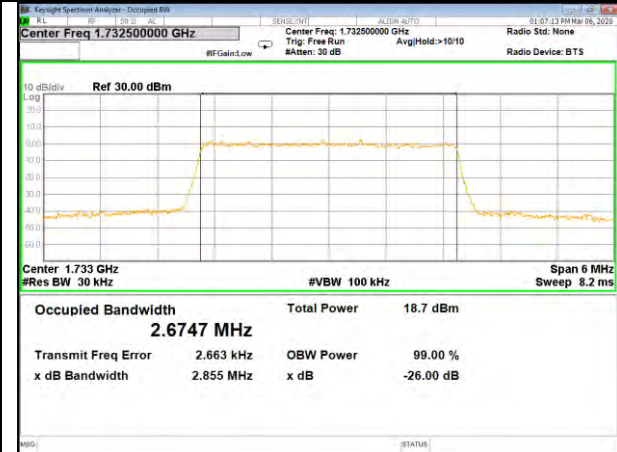

16QAM\_1.4M\_Higher\_(26BW and 99%)

LTE BAND-4

LTE BAND-4

QPSK\_3M\_Lower\_(26BW and 99%)

16QAM\_3M\_Lower\_(26BW and 99%)

QPSK\_3M\_Middle\_(26BW and 99%)

16QAM\_3M\_Middle\_(26BW and 99%)

QPSK\_3M\_Higher\_(26BW and 99%)