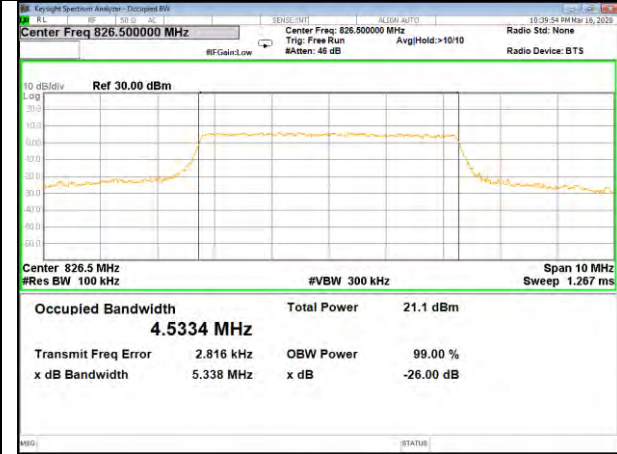

B5\_Q16\_3M\_High\_26BW-99%

LTE BAND-5

LTE BAND-5

B5\_QPSK\_5M\_Low\_26BW-99%

B5\_Q16\_5M\_Low\_26BW-99%

B5\_QPSK\_5M\_Mid\_26BW-99%

B5\_Q16\_5M\_Mid\_26BW-99%

B5\_QPSK\_5M\_High\_26BW-99%