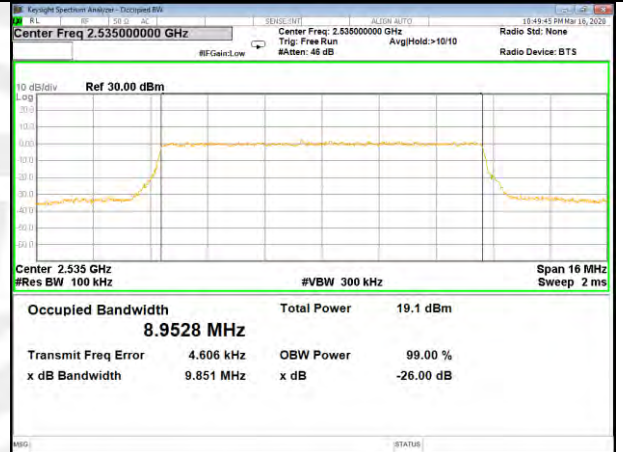

B7\_Q16\_5M\_High\_26BW-99%

LTE BAND-7

LTE BAND-7

B7\_QPSK\_10M\_Low\_26BW-99%

B7\_Q16\_10M\_Low\_26BW-99%

B7\_QPSK\_10M\_Mid\_26BW-99%

B7\_Q16\_10M\_Mid\_26BW-99%

B7\_QPSK\_10M\_High\_26BW-99%