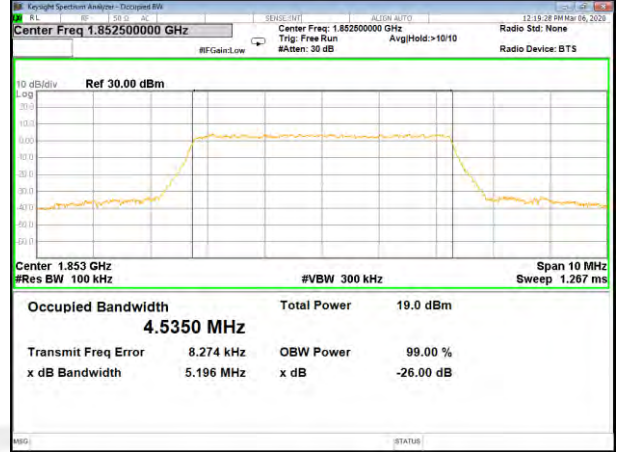

16QAM\_3M\_Higher\_(26BW and 99%)

LTE BAND-2

LTE BAND-2

QPSK\_5M\_Lower\_(26BW and 99%)

16QAM\_5M\_Lower\_(26BW and 99%)

QPSK\_5M\_Middle\_(26BW and 99%)

16QAM\_5M\_Middle\_(26BW and 99%)

QPSK\_5M\_Higher\_(26BW and 99%)

16QAM\_5M\_Higher\_(26BW and 99%)

LTE BAND-2

LTE BAND-2

QPSK\_10M\_Lower\_(26BW and 99%)

16QAM\_10M\_Lower\_(26BW and 99%)

QPSK\_10M\_Middle\_(26BW and 99%)

16QAM\_10M\_Middle\_(26BW and 99%)

QPSK\_10M\_Higher\_(26BW and 99%)