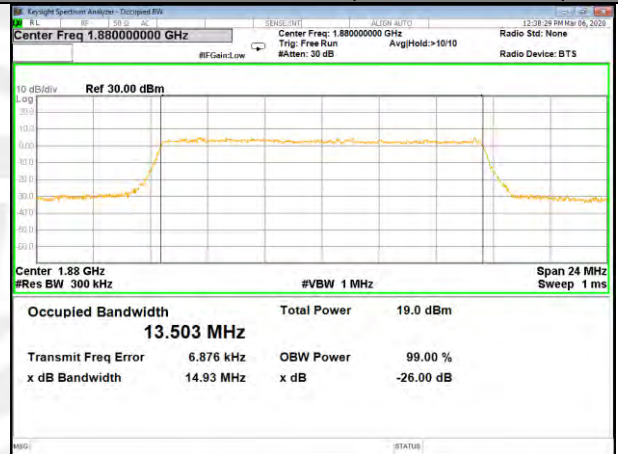

16QAM\_10M\_Higher\_(26BW and 99%)

LTE BAND-2

LTE BAND-2

QPSK\_15M\_Lower\_(26BW and 99%)

16QAM\_15M\_Lower\_(26BW and 99%)

QPSK\_15M\_Middle\_(26BW and 99%)

16QAM\_15M\_Middle\_(26BW and 99%)

QPSK\_15M\_Higher\_(26BW and 99%)