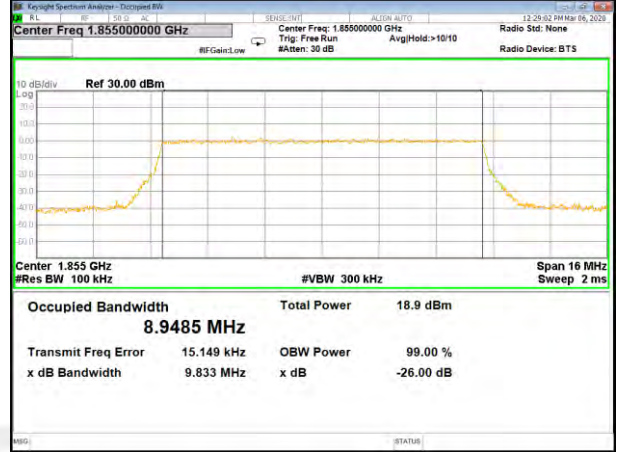

16QAM\_3M\_Higher\_(26BW and 99%)

LTE BAND-2

LTE BAND-2

QPSK\_5M\_Lower\_(26BW and 99%)

16QAM\_5M\_Lower\_(26BW and 99%)

QPSK\_5M\_Middle\_(26BW and 99%)

16QAM\_5M\_Middle\_(26BW and 99%)

QPSK\_5M\_Higher\_(26BW and 99%)

16QAM\_5M\_Higher\_(26BW and 99%)

LTE BAND-2

LTE BAND-2

QPSK\_10M\_Lower\_(26BW and 99%)

16QAM\_10M\_Lower\_(26BW and 99%)

QPSK\_10M\_Middle\_(26BW and 99%)

16QAM\_10M\_Middle\_(26BW and 99%)

QPSK\_10M\_Higher\_(26BW and 99%)

16QAM\_10M\_Higher\_(26BW and 99%)

LTE BAND-2

LTE BAND-2

QPSK\_15M\_Lower\_(26BW and 99%)

16QAM\_15M\_Lower\_(26BW and 99%)

QPSK\_15M\_Middle\_(26BW and 99%)

16QAM\_15M\_Middle\_(26BW and 99%)

QPSK\_15M\_Higher\_(26BW and 99%)