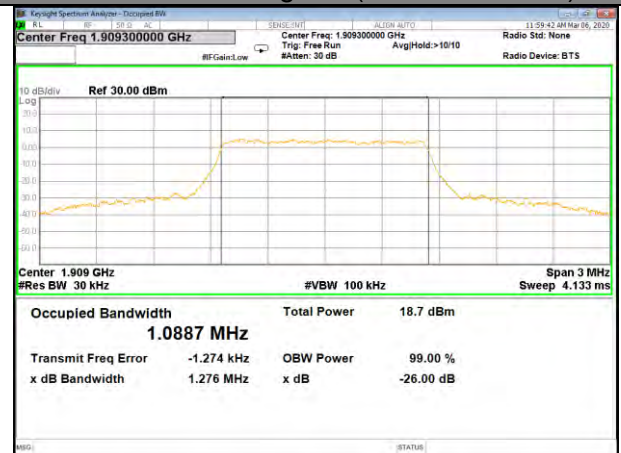

26BW and 99%  
LTE BAND-2

LTE BAND-2

QPSK\_1.4M\_Lower\_(26BW and 99%)

16QAM\_1.4M\_Lower\_(26BW and 99%)

QPSK\_1.4M\_Middle\_(26BW and 99%)

16QAM\_1.4M\_Middle\_(26BW and 99%)

QPSK\_1.4M\_Higher\_(26BW and 99%)

16QAM\_1.4M\_Higher\_(26BW and 99%)

LTE BAND-2

LTE BAND-2

QPSK\_3M\_Lower\_(26BW and 99%)

16QAM\_3M\_Lower\_(26BW and 99%)

QPSK\_3M\_Middle\_(26BW and 99%)

16QAM\_3M\_Middle\_(26BW and 99%)

QPSK\_3M\_Higher\_(26BW and 99%)