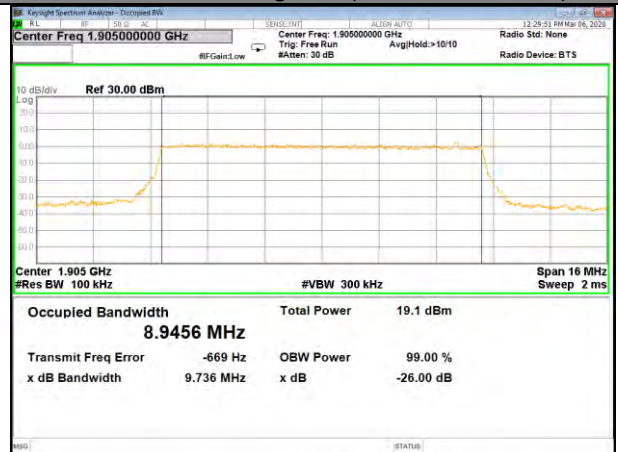

16QAM\_5M\_Higher\_(26BW and 99%)

LTE BAND-2

LTE BAND-2

QPSK\_10M\_Lower\_(26BW and 99%)

16QAM\_10M\_Lower\_(26BW and 99%)

QPSK\_10M\_Middle\_(26BW and 99%)

16QAM\_10M\_Middle\_(26BW and 99%)

QPSK\_10M\_Higher\_(26BW and 99%)

16QAM\_10M\_Higher\_(26BW and 99%)

LTE BAND-2

LTE BAND-2

QPSK\_15M\_Lower\_(26BW and 99%)

16QAM\_15M\_Lower\_(26BW and 99%)

QPSK\_15M\_Middle\_(26BW and 99%)

16QAM\_15M\_Middle\_(26BW and 99%)

QPSK\_15M\_Higher\_(26BW and 99%)