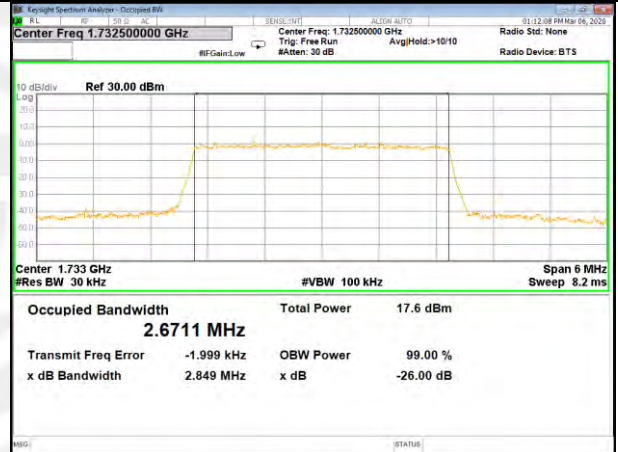

16QAM\_1.4M\_Higher\_(26BW and 99%)

LTE BAND-4

LTE BAND-4

QPSK\_3M\_Lower\_(26BW and 99%)

16QAM\_3M\_Lower\_(26BW and 99%)

QPSK\_3M\_Middle\_(26BW and 99%)

16QAM\_3M\_Middle\_(26BW and 99%)

QPSK\_3M\_Higher\_(26BW and 99%)