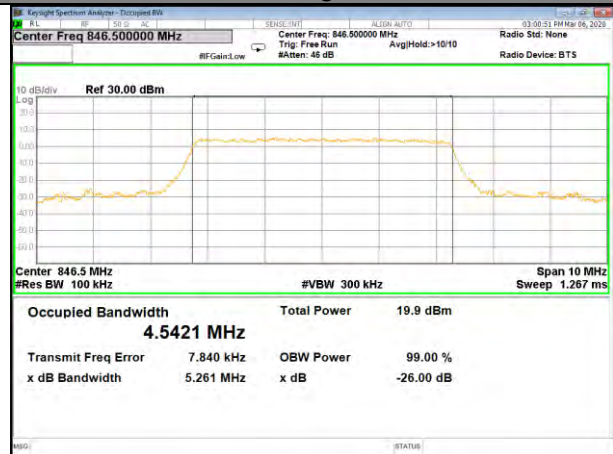

B5\_Q16\_3M\_High\_26BW-99%

LTE BAND-5

LTE BAND-5

B5\_QPSK\_5M\_Low\_26BW-99%

B5\_Q16\_5M\_Low\_26BW-99%

B5\_QPSK\_5M\_Mid\_26BW-99%

B5\_Q16\_5M\_Mid\_26BW-99%

B5\_QPSK\_5M\_High\_26BW-99%

B5\_Q16\_5M\_High\_26BW-99%

LTE BAND-5

LTE BAND-5

B5\_QPSK\_10M\_Low\_26BW-99%

B5\_Q16\_10M\_Low\_26BW-99%

B5\_QPSK\_10M\_Mid\_26BW-99%

B5\_Q16\_10M\_Mid\_26BW-99%

B5\_QPSK\_10M\_High\_26BW-99%