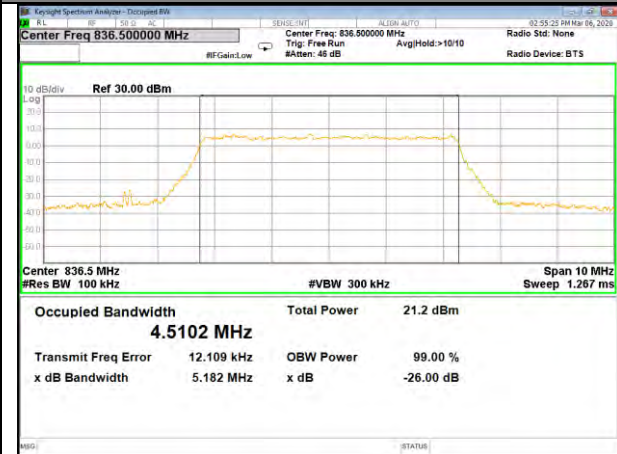

B5\_Q16\_3M\_High\_26BW-99%

LTE BAND-5

LTE BAND-5

B5\_QPSK\_5M\_Low\_26BW-99%

B5\_Q16\_5M\_Low\_26BW-99%

B5\_QPSK\_5M\_Mid\_26BW-99%

B5\_Q16\_5M\_Mid\_26BW-99%

B5\_QPSK\_5M\_High\_26BW-99%