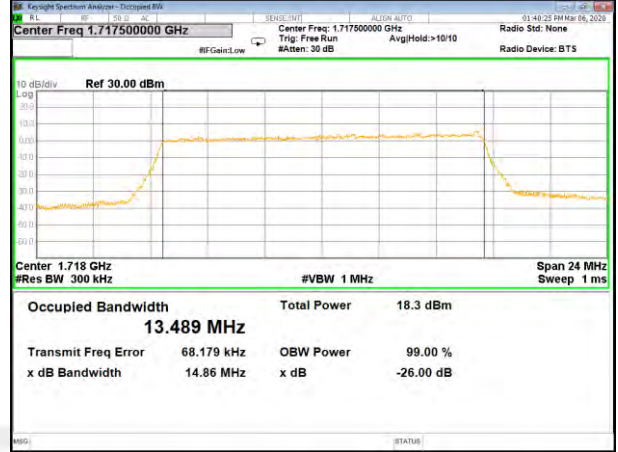

16QAM\_10M\_Higher\_(26BW and 99%)

LTE BAND-4

LTE BAND-4

QPSK\_15M\_Lower\_(26BW and 99%)

16QAM\_15M\_Lower\_(26BW and 99%)

QPSK\_15M\_Middle\_(26BW and 99%)

16QAM\_15M\_Middle\_(26BW and 99%)

QPSK\_15M\_Higher\_(26BW and 99%)