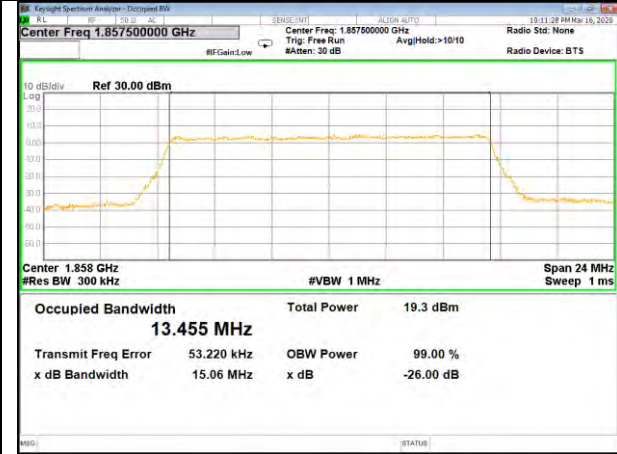

16QAM\_10M\_Higher\_(26BW and 99%)

LTE BAND-2

LTE BAND-2

QPSK\_15M\_Lower\_(26BW and 99%)

16QAM\_15M\_Lower\_(26BW and 99%)

QPSK\_15M\_Middle\_(26BW and 99%)

16QAM\_15M\_Middle\_(26BW and 99%)

QPSK\_15M\_Higher\_(26BW and 99%)