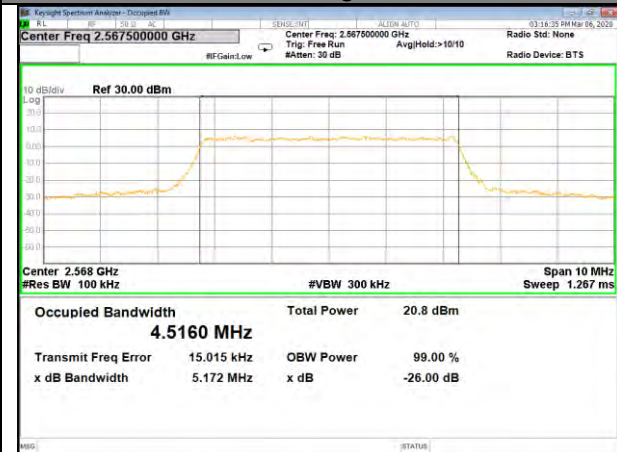

B5\_Q16\_10M\_High\_26BW-99%

LTE BAND-7

LTE BAND-7

B7\_QPSK\_5M\_Low\_26BW-99%

B7\_Q16\_5M\_Low\_26BW-99%

B7\_QPSK\_5M\_Mid\_26BW-99%

B7\_Q16\_5M\_Mid\_26BW-99%

B7\_QPSK\_5M\_High\_26BW-99%