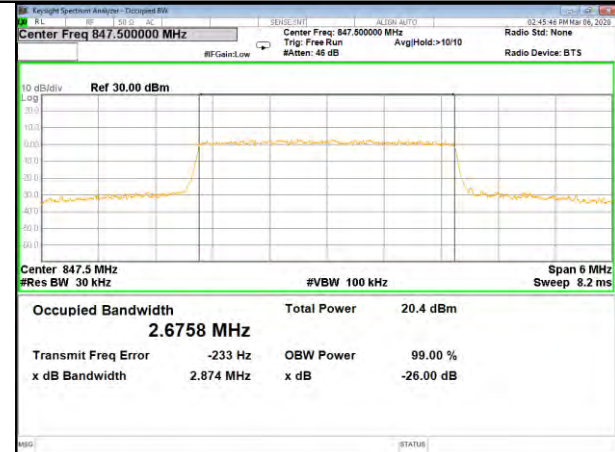

B5\_Q16\_1.4M\_High\_26BW-99%

LTE BAND-5

LTE BAND-5

B5\_QPSK\_3M\_Low\_26BW-99%

B5\_Q16\_3M\_Low\_26BW-99%

B5\_QPSK\_3M\_Mid\_26BW-99%

B5\_Q16\_3M\_Mid\_26BW-99%

B5\_QPSK\_3M\_High\_26BW-99%

B5\_Q16\_3M\_High\_26BW-99%

LTE BAND-5

LTE BAND-5

B5\_QPSK\_5M\_Low\_26BW-99%

B5\_Q16\_5M\_Low\_26BW-99%

B5\_QPSK\_5M\_Mid\_26BW-99%

B5\_Q16\_5M\_Mid\_26BW-99%

B5\_QPSK\_5M\_High\_26BW-99%