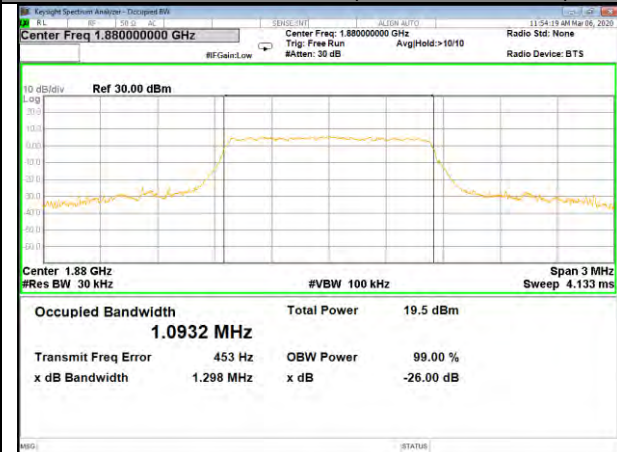

26BW and 99%  
LTE BAND-2

LTE BAND-2

QPSK\_1.4M\_Lower\_(26BW and 99%)

16QAM\_1.4M\_Lower\_(26BW and 99%)

QPSK\_1.4M\_Middle\_(26BW and 99%)

16QAM\_1.4M\_Middle\_(26BW and 99%)

QPSK\_1.4M\_Higher\_(26BW and 99%)

16QAM\_1.4M\_Higher\_(26BW and 99%)

LTE BAND-2

LTE BAND-2

QPSK\_3M\_Lower\_(26BW and 99%)

16QAM\_3M\_Lower\_(26BW and 99%)

QPSK\_3M\_Middle\_(26BW and 99%)

16QAM\_3M\_Middle\_(26BW and 99%)

QPSK\_3M\_Higher\_(26BW and 99%)