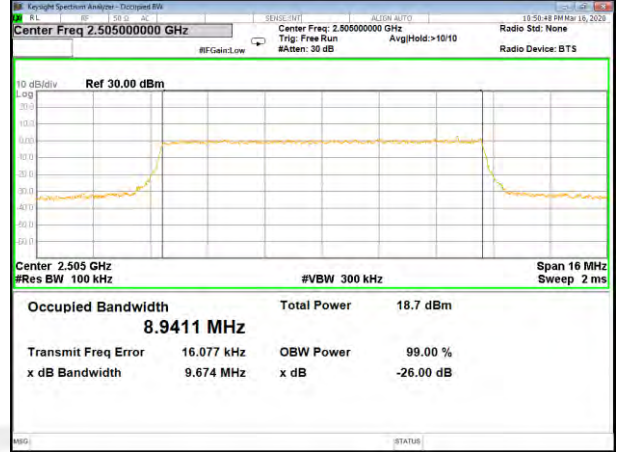

B7\_Q16\_5M\_High\_26BW-99%

LTE BAND-7

LTE BAND-7

B7\_QPSK\_10M\_Low\_26BW-99%

B7\_Q16\_10M\_Low\_26BW-99%

B7\_QPSK\_10M\_Mid\_26BW-99%

B7\_Q16\_10M\_Mid\_26BW-99%

B7\_QPSK\_10M\_High\_26BW-99%