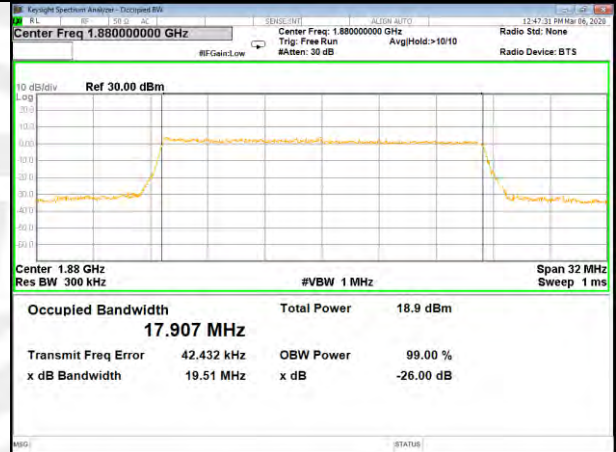

16QAM\_15M\_Higher\_(26BW and 99%)

LTE BAND-2

LTE BAND-2

QPSK\_20M\_Lower\_(26BW and 99%)

16QAM\_20M\_Lower\_(26BW and 99%)

QPSK\_20M\_Middle\_(26BW and 99%)

16QAM\_20M\_Middle\_(26BW and 99%)

QPSK\_20M\_Higher\_(26BW and 99%)