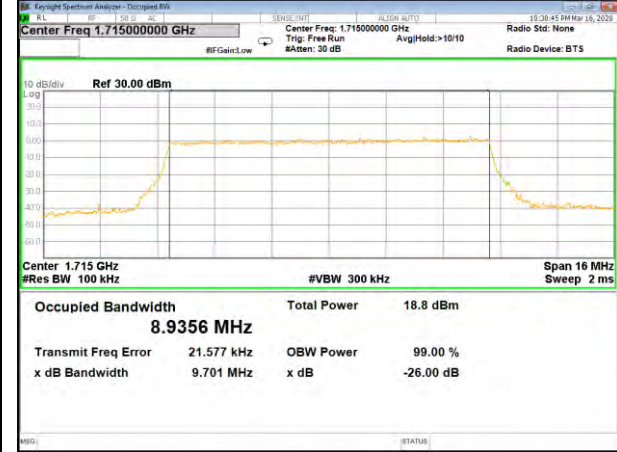

16QAM\_5M\_Higher\_(26BW and 99%)

LTE BAND-4

LTE BAND-4

QPSK\_10M\_Lower\_(26BW and 99%)

16QAM\_10M\_Lower\_(26BW and 99%)

QPSK\_10M\_Middle\_(26BW and 99%)

16QAM\_10M\_Middle\_(26BW and 99%)

QPSK\_10M\_Higher\_(26BW and 99%)