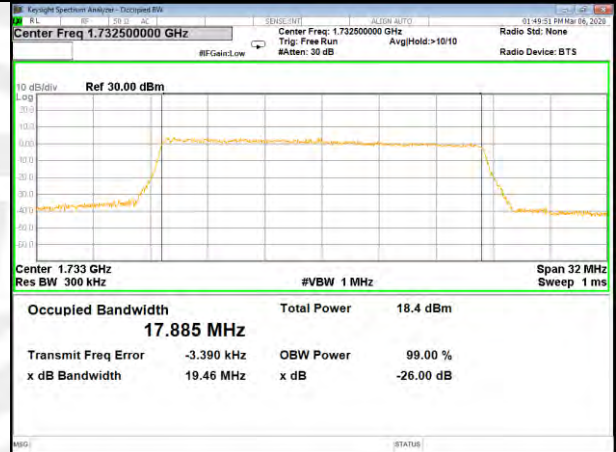

16QAM\_15M\_Higher\_(26BW and 99%)

LTE BAND-4

LTE BAND-4

QPSK\_20M\_Lower\_(26BW and 99%)

16QAM\_20M\_Lower\_(26BW and 99%)

QPSK\_20M\_Middle\_(26BW and 99%)

16QAM\_20M\_Middle\_(26BW and 99%)

QPSK\_20M\_Higher\_(26BW and 99%)