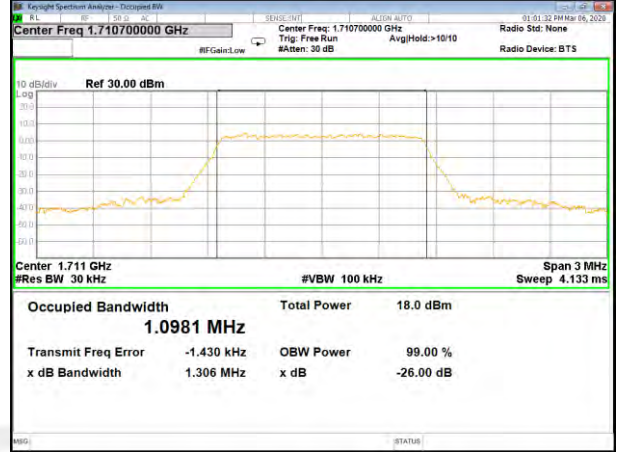

16QAM\_20M\_Higher\_(26BW and 99%)

LTE BAND-4

LTE BAND-4

QPSK\_1.4M\_Lower\_(26BW and 99%)

16QAM\_1.4M\_Lower\_(26BW and 99%)

QPSK\_1.4M\_Middle\_(26BW and 99%)

16QAM\_1.4M\_Middle\_(26BW and 99%)

QPSK\_1.4M\_Higher\_(26BW and 99%)

16QAM\_1.4M\_Higher\_(26BW and 99%)

LTE BAND-4

LTE BAND-4

QPSK\_3M\_Lower\_(26BW and 99%)

16QAM\_3M\_Lower\_(26BW and 99%)

QPSK\_3M\_Middle\_(26BW and 99%)

16QAM\_3M\_Middle\_(26BW and 99%)

QPSK\_3M\_Higher\_(26BW and 99%)