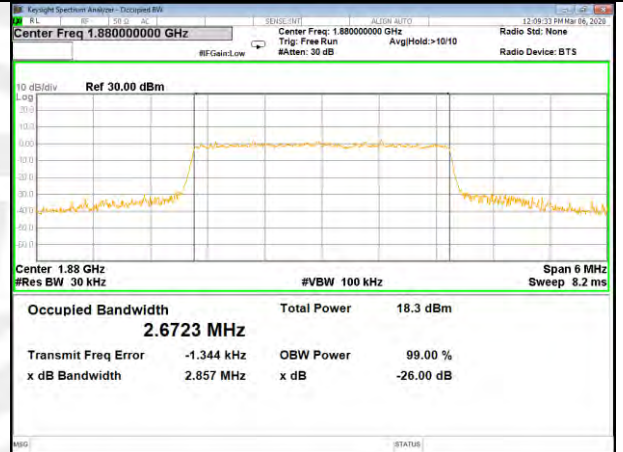

16QAM\_1.4M\_Higher\_(26BW and 99%)

LTE BAND-2

LTE BAND-2

QPSK\_3M\_Lower\_(26BW and 99%)

16QAM\_3M\_Lower\_(26BW and 99%)

QPSK\_3M\_Middle\_(26BW and 99%)

16QAM\_3M\_Middle\_(26BW and 99%)

QPSK\_3M\_Higher\_(26BW and 99%)