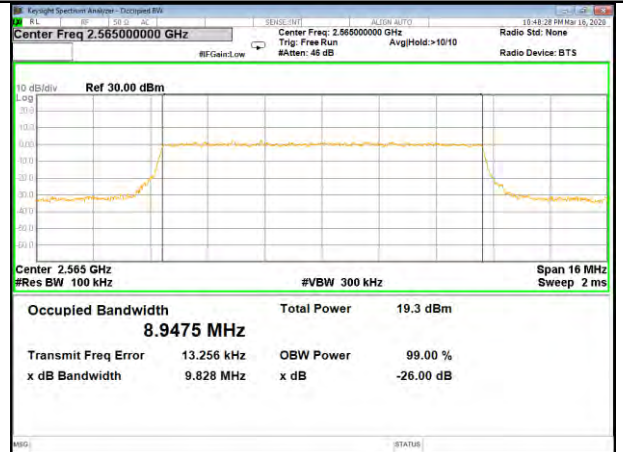

B7_Q16_10M_High_26BW-99%