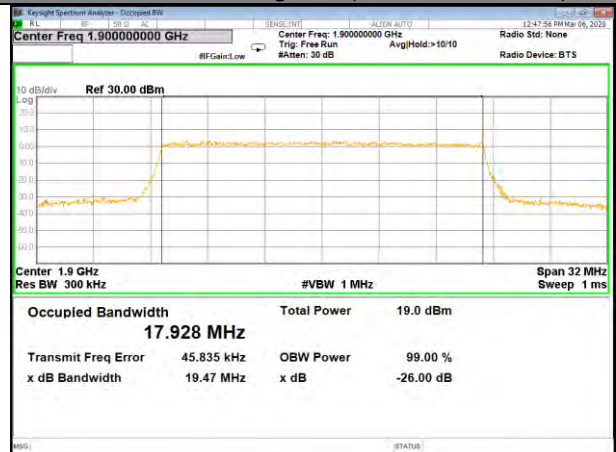

16QAM_20M_Higher_(26BW and 99%)