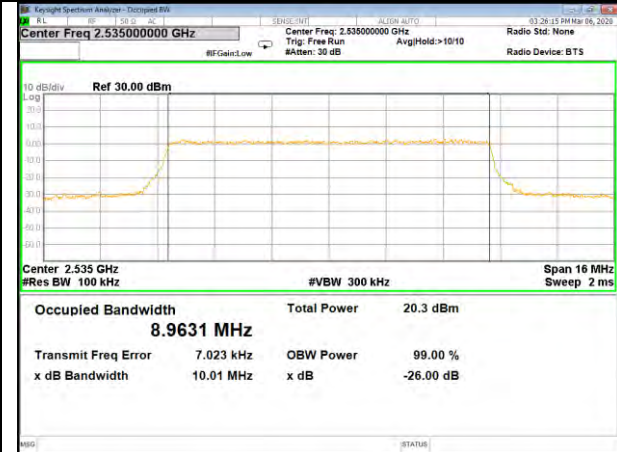

B7\_Q16\_5M\_High\_26BW-99%

LTE BAND-7

LTE BAND-7

B7\_QPSK\_10M\_Low\_26BW-99%

B7\_Q16\_10M\_Low\_26BW-99%

B7\_QPSK\_10M\_Mid\_26BW-99%

B7\_Q16\_10M\_Mid\_26BW-99%

B7\_QPSK\_10M\_High\_26BW-99%