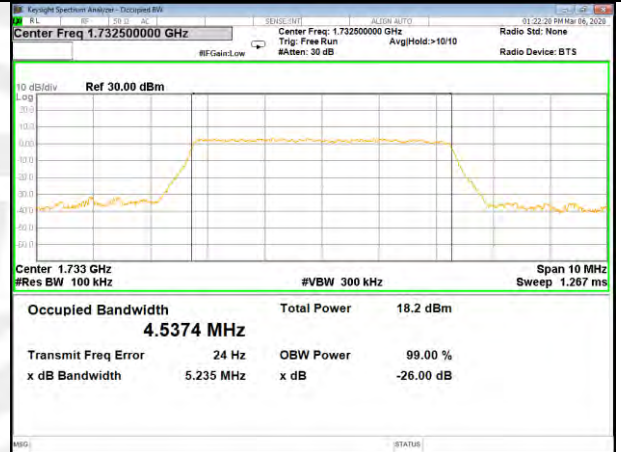

16QAM\_3M\_Higher\_(26BW and 99%)

LTE BAND-4

LTE BAND-4

QPSK\_5M\_Lower\_(26BW and 99%)

16QAM\_5M\_Lower\_(26BW and 99%)

QPSK\_5M\_Middle\_(26BW and 99%)

16QAM\_5M\_Middle\_(26BW and 99%)

QPSK\_5M\_Higher\_(26BW and 99%)