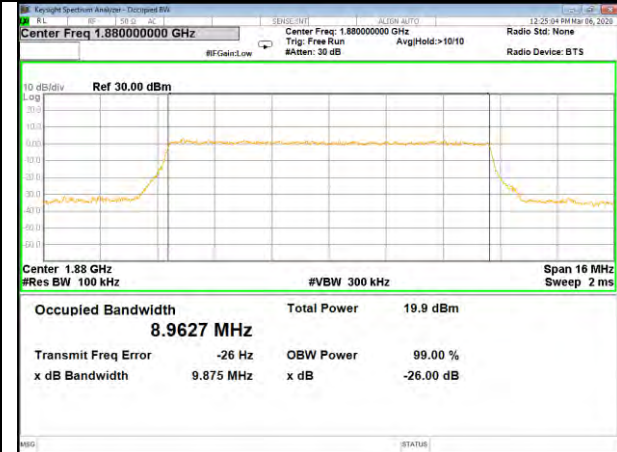

16QAM\_5M\_Higher\_(26BW and 99%)

LTE BAND-2

LTE BAND-2

QPSK\_10M\_Lower\_(26BW and 99%)

16QAM\_10M\_Lower\_(26BW and 99%)

QPSK\_10M\_Middle\_(26BW and 99%)

16QAM\_10M\_Middle\_(26BW and 99%)

QPSK\_10M\_Higher\_(26BW and 99%)

16QAM\_10M\_Higher\_(26BW and 99%)

LTE BAND-2

LTE BAND-2

QPSK\_15M\_Lower\_(26BW and 99%)

16QAM\_15M\_Lower\_(26BW and 99%)

QPSK\_15M\_Middle\_(26BW and 99%)

16QAM\_15M\_Middle\_(26BW and 99%)

QPSK\_15M\_Higher\_(26BW and 99%)