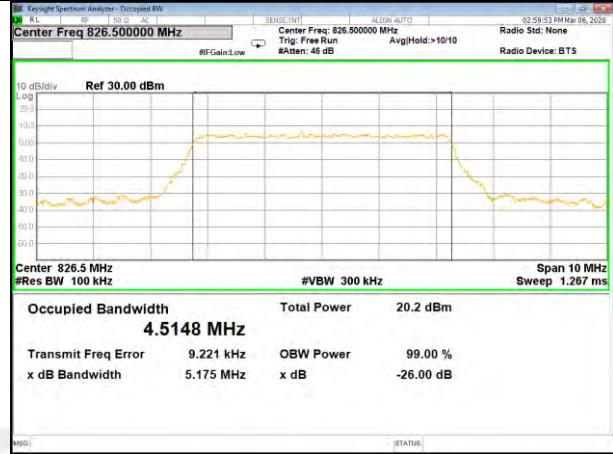

B5\_Q16\_3M\_High\_26BW-99%

LTE BAND-5

LTE BAND-5

B5\_QPSK\_5M\_Low\_26BW-99%

B5\_Q16\_5M\_Low\_26BW-99%

B5\_QPSK\_5M\_Mid\_26BW-99%

B5\_Q16\_5M\_Mid\_26BW-99%

B5\_QPSK\_5M\_High\_26BW-99%

B5\_Q16\_5M\_High\_26BW-99%

LTE BAND-5

LTE BAND-5

B5\_QPSK\_10M\_Low\_26BW-99%

B5\_Q16\_10M\_Low\_26BW-99%

B5\_QPSK\_10M\_Mid\_26BW-99%

B5\_Q16\_10M\_Mid\_26BW-99%

B5\_QPSK\_10M\_High\_26BW-99%