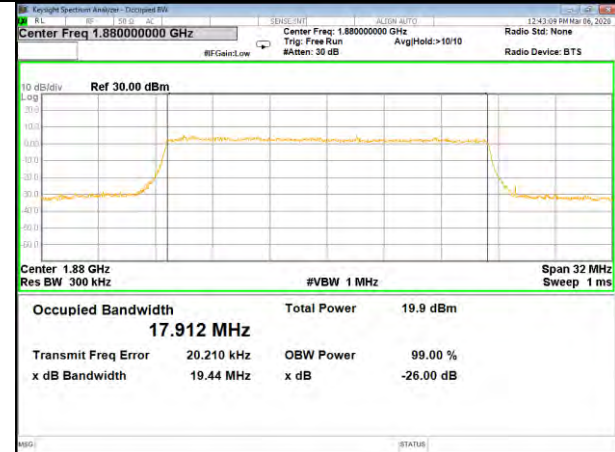

16QAM\_15M\_Higher\_(26BW and 99%)

LTE BAND-2

LTE BAND-2

QPSK\_20M\_Lower\_(26BW and 99%)

16QAM\_20M\_Lower\_(26BW and 99%)

QPSK\_20M\_Middle\_(26BW and 99%)

16QAM\_20M\_Middle\_(26BW and 99%)

QPSK\_20M\_Higher\_(26BW and 99%)

16QAM\_20M\_Higher\_(26BW and 99%)

LTE BAND-4

LTE BAND-4

QPSK\_1.4M\_Lower\_(26BW and 99%)

16QAM\_1.4M\_Lower\_(26BW and 99%)

QPSK\_1.4M\_Middle\_(26BW and 99%)

16QAM\_1.4M\_Middle\_(26BW and 99%)

QPSK\_1.4M\_Higher\_(26BW and 99%)