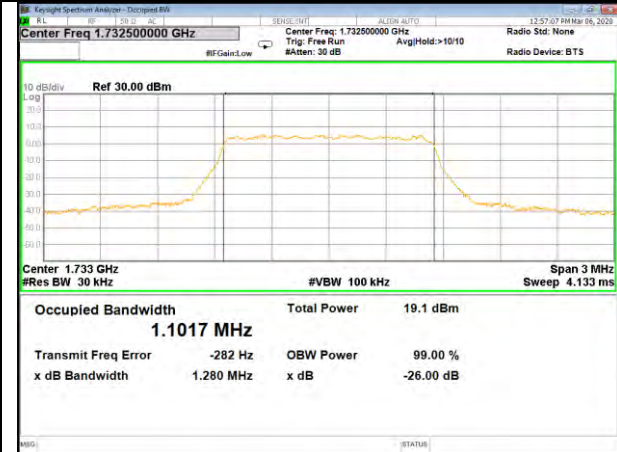

16QAM\_20M\_Higher\_(26BW and 99%)

LTE BAND-4

LTE BAND-4

QPSK\_1.4M\_Lower\_(26BW and 99%)

16QAM\_1.4M\_Lower\_(26BW and 99%)

QPSK\_1.4M\_Middle\_(26BW and 99%)

16QAM\_1.4M\_Middle\_(26BW and 99%)

QPSK\_1.4M\_Higher\_(26BW and 99%)