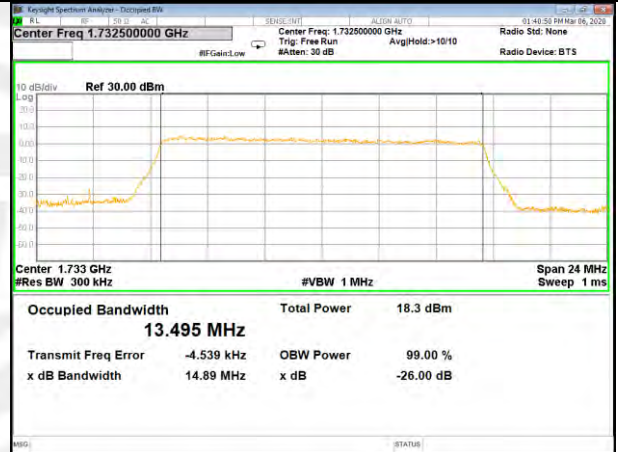

16QAM\_10M\_Higher\_(26BW and 99%)

LTE BAND-4

LTE BAND-4

QPSK\_15M\_Lower\_(26BW and 99%)

16QAM\_15M\_Lower\_(26BW and 99%)

QPSK\_15M\_Middle\_(26BW and 99%)

16QAM\_15M\_Middle\_(26BW and 99%)

QPSK\_15M\_Higher\_(26BW and 99%)