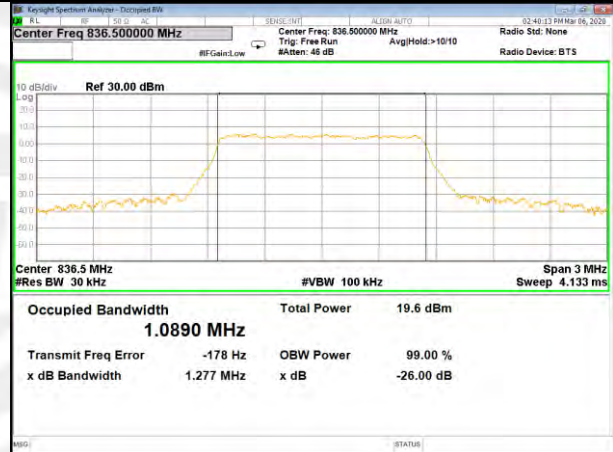

16QAM\_20M\_Higher\_(26BW and 99%)

LTE BAND-5

LTE BAND-5

B5\_QPSK\_1.4M\_Low\_26BW-99%

B5\_Q16\_1.4M\_Low\_26BW-99%

B5\_QPSK\_1.4M\_Mid\_26BW-99%

B5\_Q16\_1.4M\_Mid\_26BW-99%

B5\_QPSK\_1.4M\_High\_26BW-99%

B5\_Q16\_1.4M\_High\_26BW-99%

LTE BAND-5

LTE BAND-5

B5\_QPSK\_3M\_Low\_26BW-99%

B5\_Q16\_3M\_Low\_26BW-99%

B5\_QPSK\_3M\_Mid\_26BW-99%

B5\_Q16\_3M\_Mid\_26BW-99%

B5\_QPSK\_3M\_High\_26BW-99%