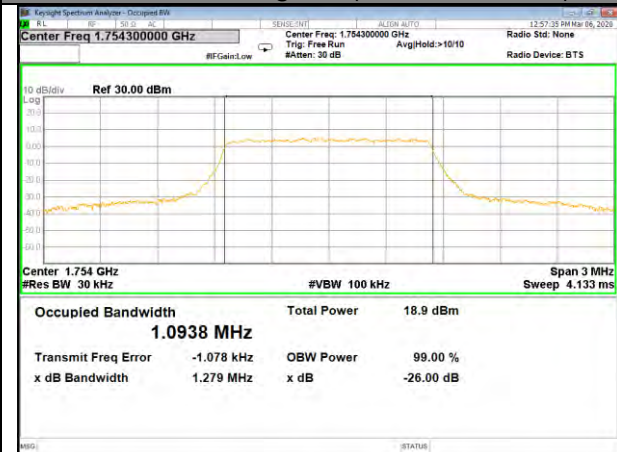

16QAM\_20M\_Higher\_(26BW and 99%)

LTE BAND-4

LTE BAND-4

QPSK\_1.4M\_Lower\_(26BW and 99%)

16QAM\_1.4M\_Lower\_(26BW and 99%)

QPSK\_1.4M\_Middle\_(26BW and 99%)

16QAM\_1.4M\_Middle\_(26BW and 99%)

QPSK\_1.4M\_Higher\_(26BW and 99%)

16QAM\_1.4M\_Higher\_(26BW and 99%)

LTE BAND-4

LTE BAND-4

QPSK\_3M\_Lower\_(26BW and 99%)

16QAM\_3M\_Lower\_(26BW and 99%)

QPSK\_3M\_Middle\_(26BW and 99%)

16QAM\_3M\_Middle\_(26BW and 99%)

QPSK\_3M\_Higher\_(26BW and 99%)