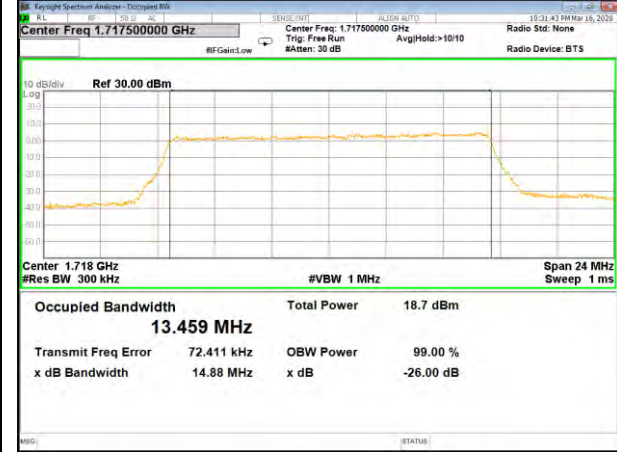

16QAM\_10M\_Higher\_(26BW and 99%)

LTE BAND-4

LTE BAND-4

QPSK\_15M\_Lower\_(26BW and 99%)

16QAM\_15M\_Lower\_(26BW and 99%)

QPSK\_15M\_Middle\_(26BW and 99%)

16QAM\_15M\_Middle\_(26BW and 99%)

QPSK\_15M\_Higher\_(26BW and 99%)