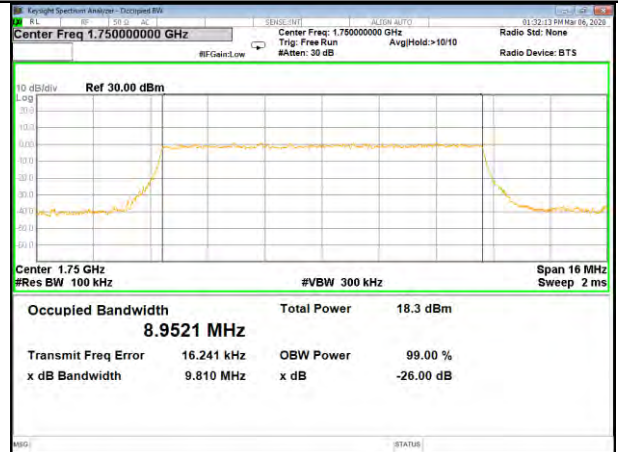

16QAM_10M_Higher_(26BW and 99%)