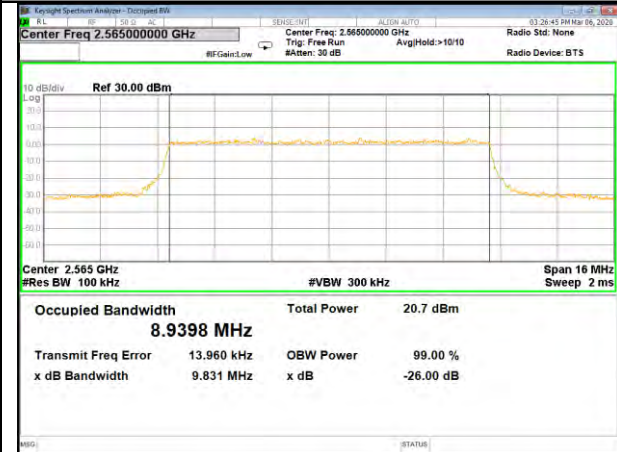

B7\_Q16\_5M\_High\_26BW-99%

LTE BAND-7

LTE BAND-7

B7\_QPSK\_10M\_Low\_26BW-99%

B7\_Q16\_10M\_Low\_26BW-99%

B7\_QPSK\_10M\_Mid\_26BW-99%

B7\_Q16\_10M\_Mid\_26BW-99%

B7\_QPSK\_10M\_High\_26BW-99%