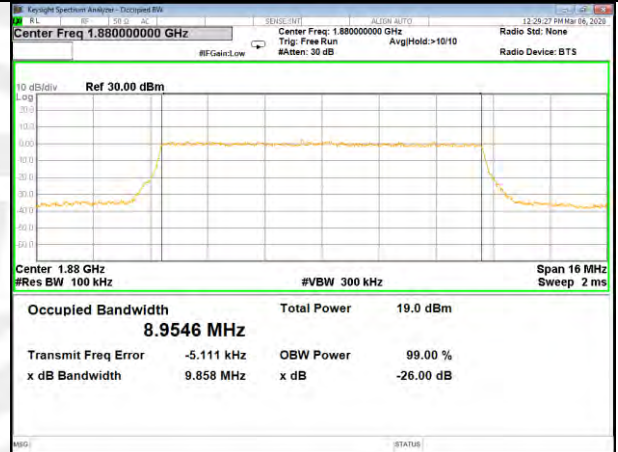

16QAM\_5M\_Higher\_(26BW and 99%)

LTE BAND-2

LTE BAND-2

QPSK\_10M\_Lower\_(26BW and 99%)

16QAM\_10M\_Lower\_(26BW and 99%)

QPSK\_10M\_Middle\_(26BW and 99%)

16QAM\_10M\_Middle\_(26BW and 99%)

QPSK\_10M\_Higher\_(26BW and 99%)