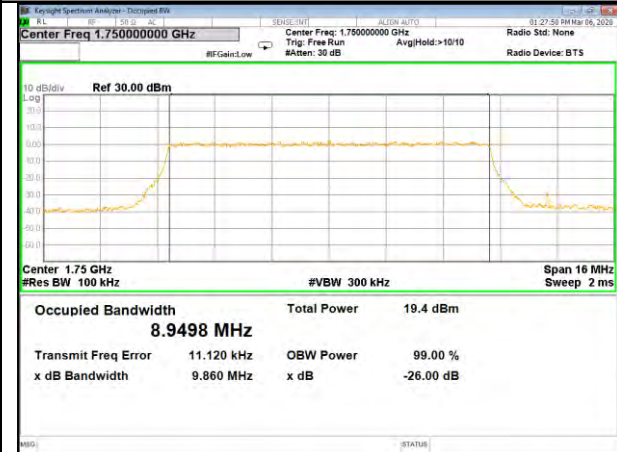

16QAM\_5M\_Higher\_(26BW and 99%)

LTE BAND-4

LTE BAND-4

QPSK\_10M\_Lower\_(26BW and 99%)

16QAM\_10M\_Lower\_(26BW and 99%)

QPSK\_10M\_Middle\_(26BW and 99%)

16QAM\_10M\_Middle\_(26BW and 99%)

QPSK\_10M\_Higher\_(26BW and 99%)