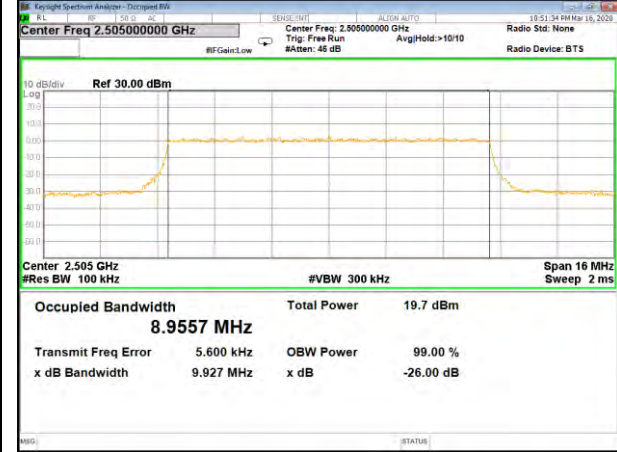

B7\_Q16\_5M\_High\_26BW-99%

LTE BAND-7

LTE BAND-7

B7\_QPSK\_10M\_Low\_26BW-99%

B7\_Q16\_10M\_Low\_26BW-99%

B7\_QPSK\_10M\_Mid\_26BW-99%

B7\_Q16\_10M\_Mid\_26BW-99%

B7\_QPSK\_10M\_High\_26BW-99%