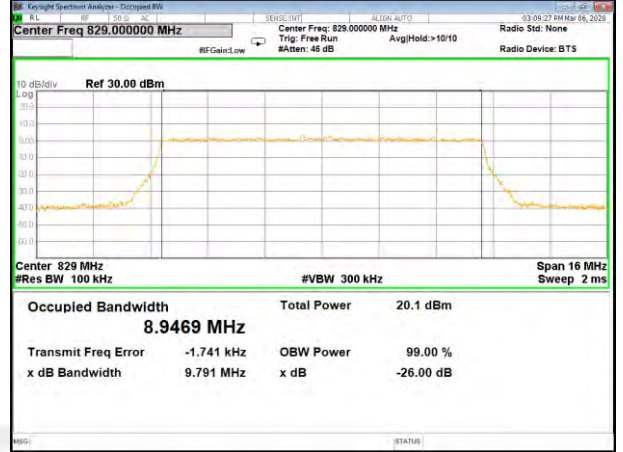

B5\_Q16\_5M\_High\_26BW-99%

LTE BAND-5

LTE BAND-5

B5\_QPSK\_10M\_Low\_26BW-99%

B5\_Q16\_10M\_Low\_26BW-99%

B5\_QPSK\_10M\_Mid\_26BW-99%

B5\_Q16\_10M\_Mid\_26BW-99%

B5\_QPSK\_10M\_High\_26BW-99%