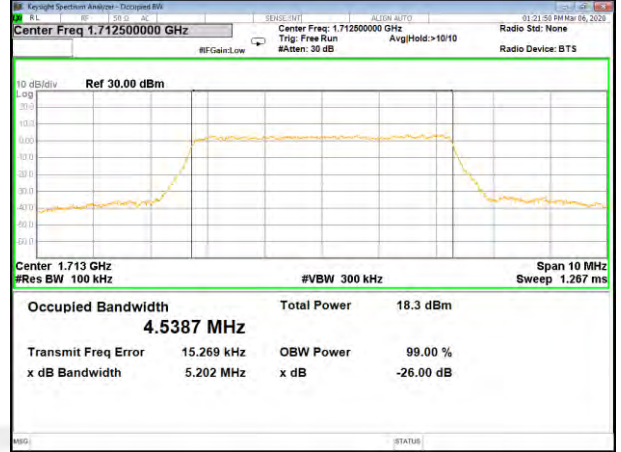

16QAM\_3M\_Higher\_(26BW and 99%)

LTE BAND-4

LTE BAND-4

QPSK\_5M\_Lower\_(26BW and 99%)

16QAM\_5M\_Lower\_(26BW and 99%)

QPSK\_5M\_Middle\_(26BW and 99%)

16QAM\_5M\_Middle\_(26BW and 99%)

QPSK\_5M\_Higher\_(26BW and 99%)