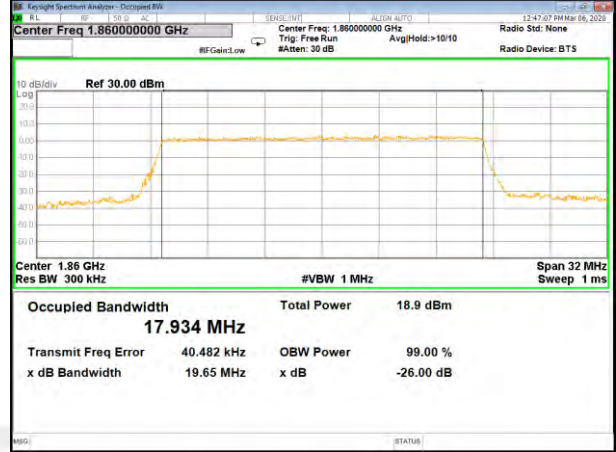

16QAM\_15M\_Higher\_(26BW and 99%)

LTE BAND-2

LTE BAND-2

QPSK\_20M\_Lower\_(26BW and 99%)

16QAM\_20M\_Lower\_(26BW and 99%)

QPSK\_20M\_Middle\_(26BW and 99%)

16QAM\_20M\_Middle\_(26BW and 99%)

QPSK\_20M\_Higher\_(26BW and 99%)

16QAM\_20M\_Higher\_(26BW and 99%)

LTE BAND-4

LTE BAND-4

QPSK\_1.4M\_Lower\_(26BW and 99%)

16QAM\_1.4M\_Lower\_(26BW and 99%)

QPSK\_1.4M\_Middle\_(26BW and 99%)

16QAM\_1.4M\_Middle\_(26BW and 99%)

QPSK\_1.4M\_Higher\_(26BW and 99%)