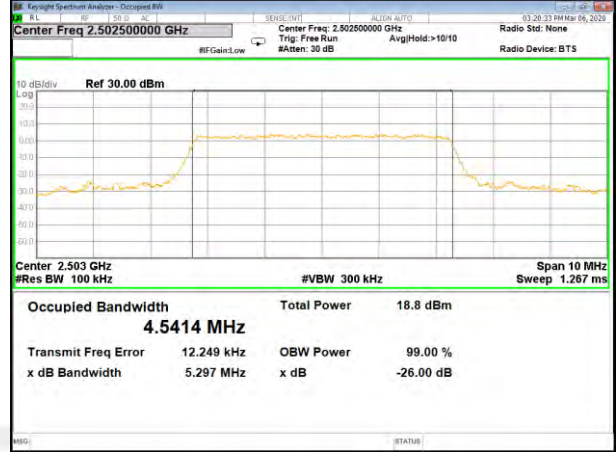

B5\_Q16\_5M\_High\_26BW-99%

LTE BAND-5

LTE BAND-5

B5\_QPSK\_10M\_Low\_26BW-99%

B5\_Q16\_10M\_Low\_26BW-99%

B5\_QPSK\_10M\_Mid\_26BW-99%

B5\_Q16\_10M\_Mid\_26BW-99%

B5\_QPSK\_10M\_High\_26BW-99%

B5\_Q16\_10M\_High\_26BW-99%

LTE BAND-7

LTE BAND-7

B7\_QPSK\_5M\_Low\_26BW-99%

B7\_Q16\_5M\_Low\_26BW-99%

B7\_QPSK\_5M\_Mid\_26BW-99%

B7\_Q16\_5M\_Mid\_26BW-99%

B7\_QPSK\_5M\_High\_26BW-99%