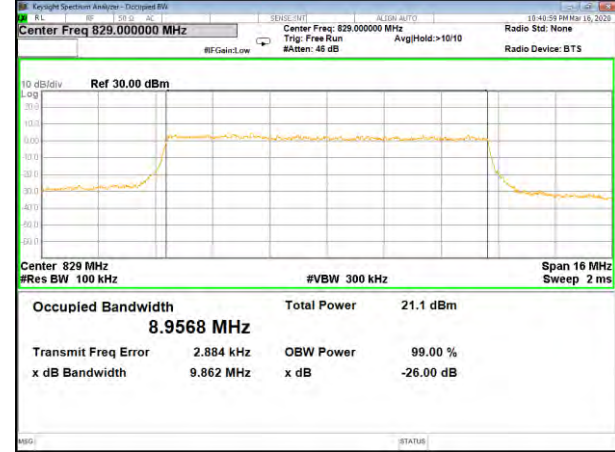

B5\_Q16\_5M\_High\_26BW-99%

LTE BAND-5

LTE BAND-5

B5\_QPSK\_10M\_Low\_26BW-99%

B5\_Q16\_10M\_Low\_26BW-99%

B5\_QPSK\_10M\_Mid\_26BW-99%

B5\_Q16\_10M\_Mid\_26BW-99%

B5\_QPSK\_10M\_High\_26BW-99%