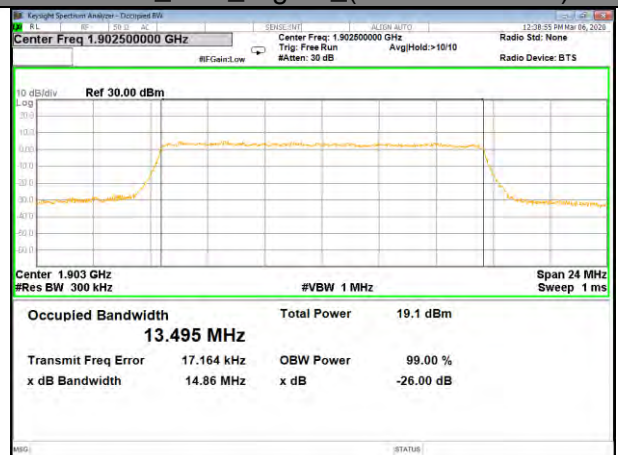

16QAM\_10M\_Higher\_(26BW and 99%)

LTE BAND-2

LTE BAND-2

QPSK\_15M\_Lower\_(26BW and 99%)

16QAM\_15M\_Lower\_(26BW and 99%)

QPSK\_15M\_Middle\_(26BW and 99%)

16QAM\_15M\_Middle\_(26BW and 99%)

QPSK\_15M\_Higher\_(26BW and 99%)

16QAM\_15M\_Higher\_(26BW and 99%)

LTE BAND-2

LTE BAND-2

QPSK\_20M\_Lower\_(26BW and 99%)

16QAM\_20M\_Lower\_(26BW and 99%)

QPSK\_20M\_Middle\_(26BW and 99%)

16QAM\_20M\_Middle\_(26BW and 99%)

QPSK\_20M\_Higher\_(26BW and 99%)