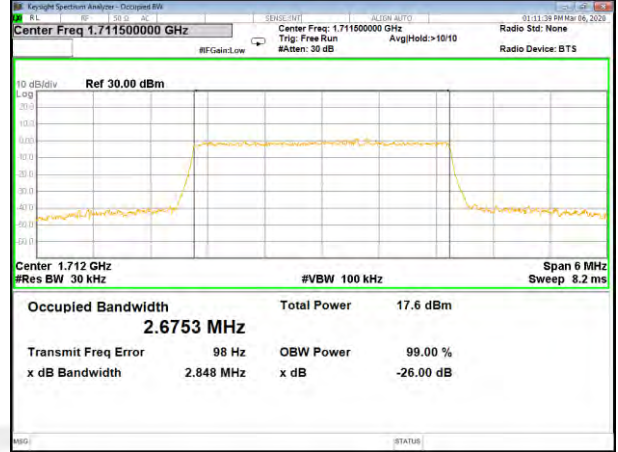

16QAM\_1.4M\_Higher\_(26BW and 99%)

LTE BAND-4

LTE BAND-4

QPSK\_3M\_Lower\_(26BW and 99%)

16QAM\_3M\_Lower\_(26BW and 99%)

QPSK\_3M\_Middle\_(26BW and 99%)

16QAM\_3M\_Middle\_(26BW and 99%)

QPSK\_3M\_Higher\_(26BW and 99%)