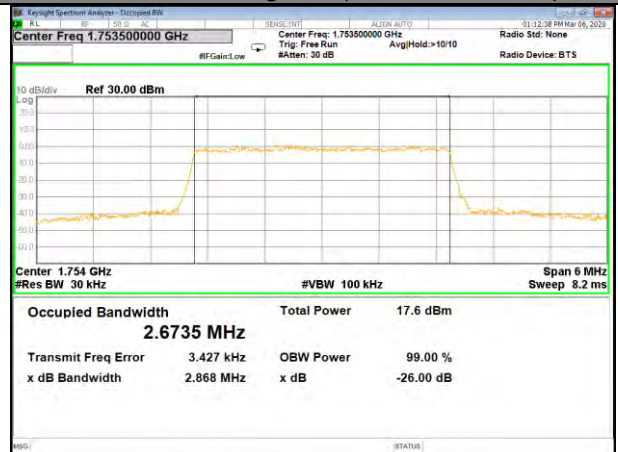

16QAM_3M_Higher_(26BW and 99%)