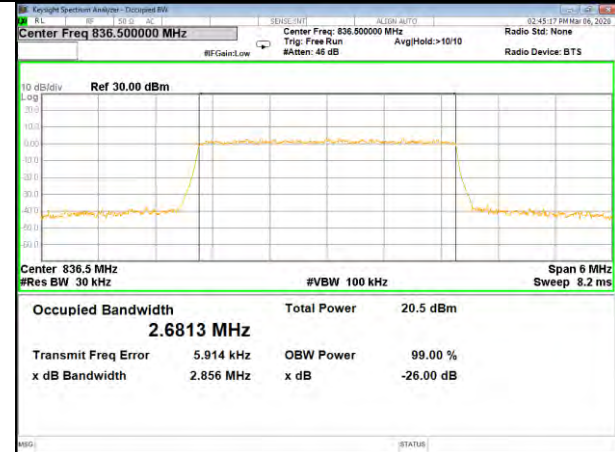

B5\_Q16\_1.4M\_High\_26BW-99%

LTE BAND-5

LTE BAND-5

B5\_QPSK\_3M\_Low\_26BW-99%

B5\_Q16\_3M\_Low\_26BW-99%

B5\_QPSK\_3M\_Mid\_26BW-99%

B5\_Q16\_3M\_Mid\_26BW-99%

B5\_QPSK\_3M\_High\_26BW-99%