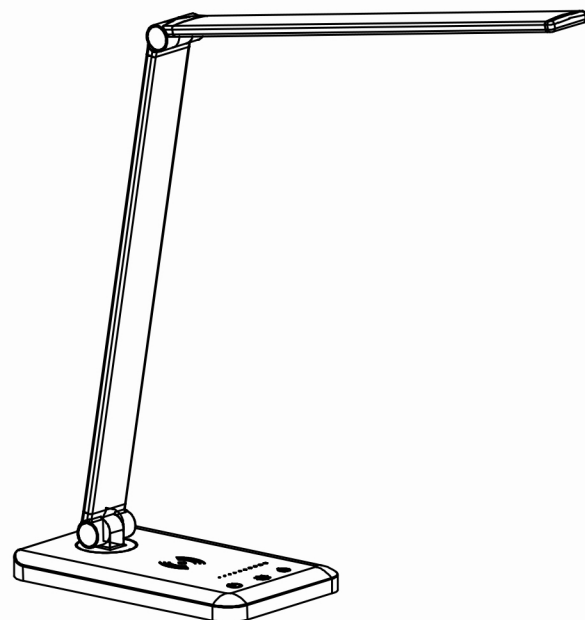

Lamp usage manual

Dear customer, thank you for using our lamp

In order to facilitate your use of this product, please read the instructions carefully before using.