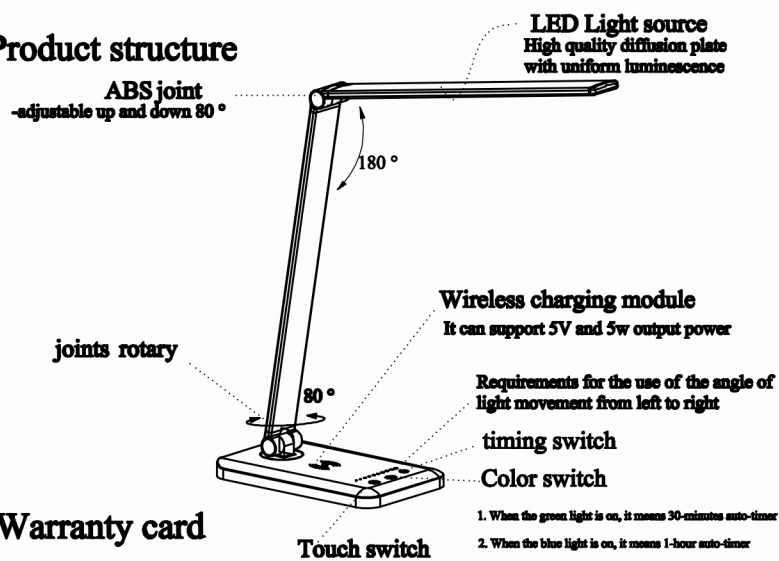

Using step

1. Open the product packaging and place it on the desktop smoothly
2. Plug the supplied power cord into the power input port of the lamp body, and then connect it to use the power supply to power it on;
3. Touch switch, Slide the dimming, Color switch, timing switch, Always choose a pattern that suits you.
4. According to the personal use of anger, you can adjust the height and direction of the luminaire to achieve the best use.

Product specification

Maximum power: 5W (± 10)	Light source: 52 PCS SMD2835
Rated voltage: DC5V2-3A	Luminous flux: 350 $\pm 10\%$ Lm
Color index: Ra > 80	Material: aluminum, iron, plastic (ABS)

Packing list

Lamp * 1 Charging line * 1 Specification warranty card * 1

Precautions

- Do not place the product on a sloping or unstable table so as not to slip and damage
- Do not let the product explode, rain, or get wet, so as not to affect the use.
- Do not look directly at the light source to avoid eye irritation;
- Product LED light source can not be replaced
- Do not disassemble or change the product structure yourself to prevent electric shock or fire. If the product is abnormal, please contact us.

Product structure

Warranty card

- /. If the product is damaged within the normal use within one year from the date of sale, the warranty card can be repaired free of charge.
- /. Users may request technical advice and mailing services from the purchasing company for repairs
- /. You will not be able to enjoy free service for improper power supply, improper fittings or other accidental damage
- / This certificate is void if altered

This device complies with part 15 of the FCC Rules.

Operation is subject to the following two conditions:

- (1) This device may not cause harmful interference, and
- (2) this device must accept any interference received,
- (3) including interference that may cause undesired operation.

Any Changes or modifications not expressly approved by the party responsible for compliance could void the user's authority to operate the equipment.

Note: This equipment has been tested and found to comply with the limits for a Class B digital device, pursuant to part 15 of the FCC Rules. These limits are designed to provide reasonable protection against harmful interference in a residential installation. This equipment generates uses and can radiate radio frequency energy and, if not installed and used in accordance with the instructions, may cause harmful interference to radio communications. However, there is no guarantee that interference will not occur in a particular installation. If this equipment does cause harmful interference to radio or television reception, which can be determined by turning the equipment off and on, the user is encouraged to try to correct the interference by one or more of the following measures:

- -Reorient or relocate the receiving antenna.
- -Increase the separation between the equipment and receiver.
- -Connect the equipment into an outlet on a circuit different from that to which the receiver is connected.
- -Consult the dealer or an experienced radio/TV technician for help.

This equipment complies with FCC radiation exposure limits set forth for an uncontrolled environment. This equipment should be installed and operated with minimum distance 20cm between the radiator & your body.