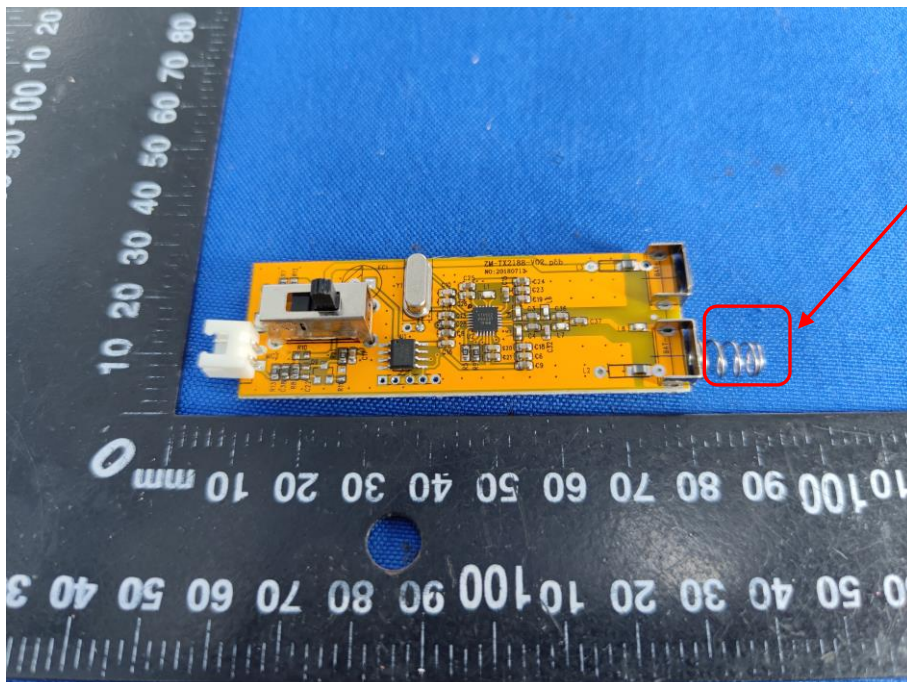

## Appendix B: Photographs of EUT

Product: 2.1 CH SPEAKER

Model: HI-FI SYSTEM CLASSIC MIC

Internal Photos

ANT