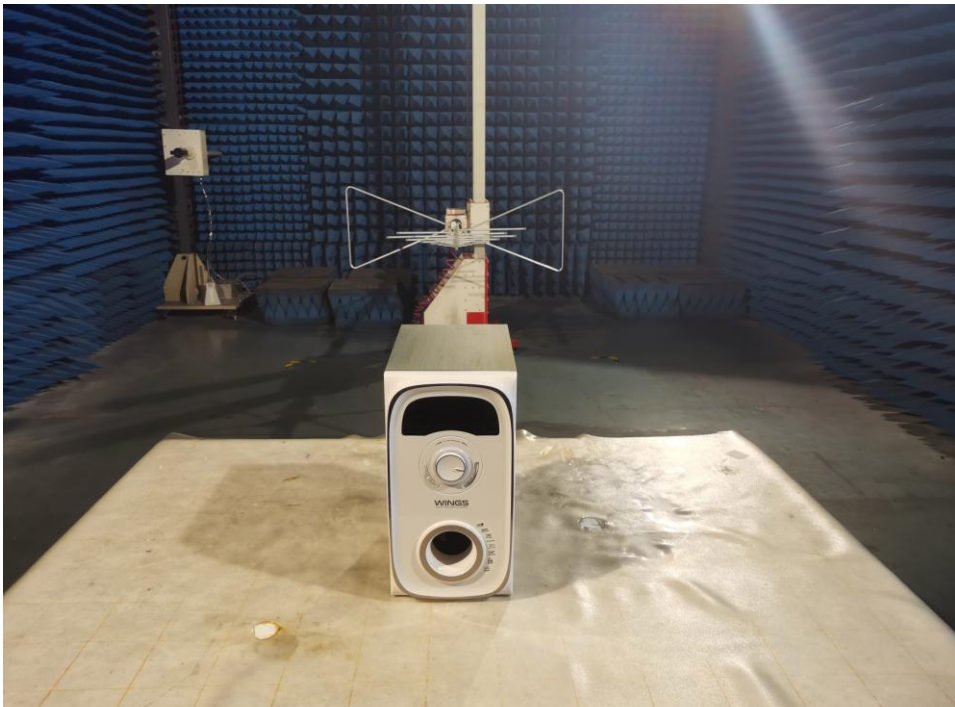

Appendix A: Photographs of Test Setup

Product: 2.1 CH SPEAKER
Model: HI-FI SYSTEM CLASSIC
Radiated Emission

Conducted Emission