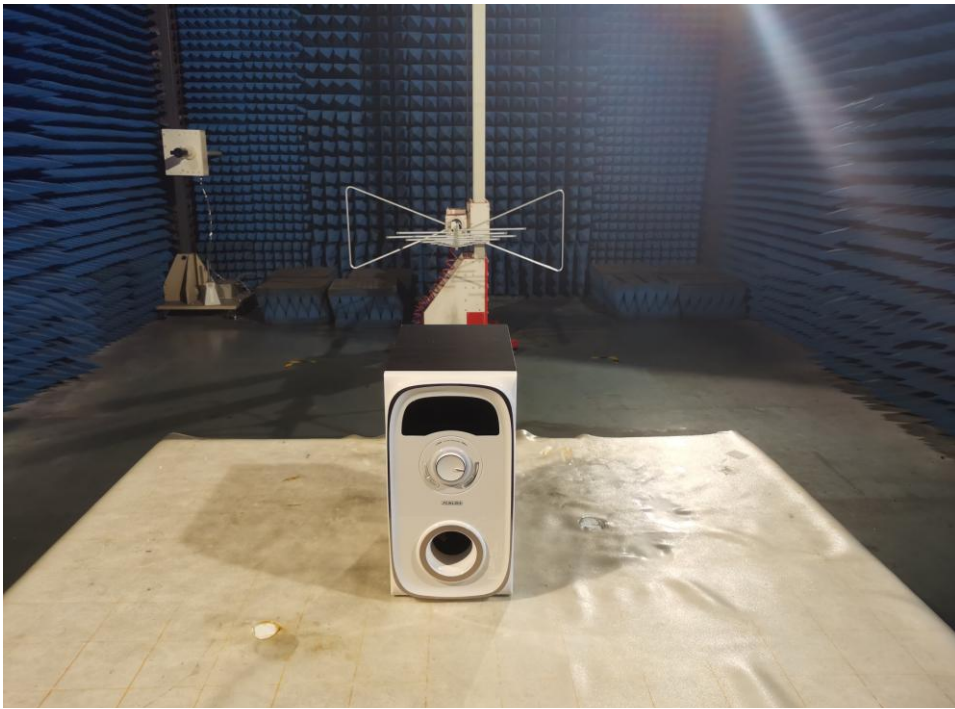

## Appendix A: Photographs of Test Setup

Product: 2.1 CH SPEAKER  
Model: HI-FI SYSTEM CLASSIC  
Radiated Emission

## Conducted Emission