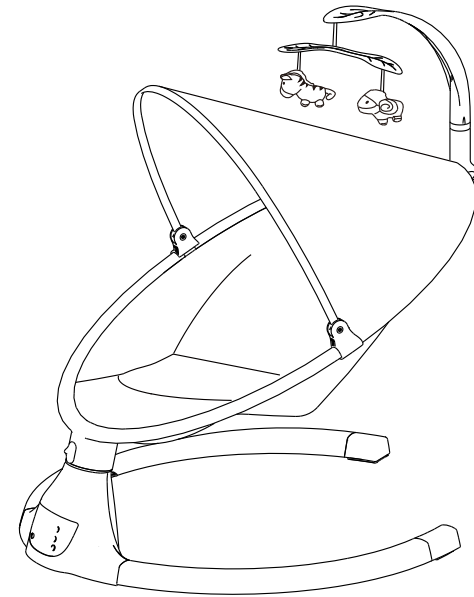

User's Guide

Product Instruction

BB007A

Before installing and using, please follow the instruction carefully,
otherwise it may effect the child's safe.

Parts Instruction

Please check the quantity of items;
please contact the shop if there are any missing parts.

No.	Item	Quantity	No.	Item	Quantity
A	Base frame	1	B	Seat frame	1
C	Canopy	optional	D	Toy bar	optional
Accessory optional					

Product Detail

Refer to the actual product.

Matters Need Attention

1. Always secure infant in restraint system provided.
2. Never leave infant unattended in swing.
3. Applicable age: 0-6 months old.
4. The maximum weight for this product is 15 KG.
5. DO NOT move or lift the product by handling the toy stick.
6. DO NOT move or lift the product when the child sitting on it.
7. DO NOT hang other items from the toy stick except the matched toys.
8. DO NOT place the product at a high position (table top, stairs or other high position from the ground)in case of fall risk.
9. It' s dangerous to use this product on an elevated surface.
10. DO NOT use the product on a soft matter (sofa, bed) to avoid falling and cause asphyxiating.
11. If the child is able to sit up unassisted, please use this product under adult supervision.
12. This product is not classified as toy.
13. DO NOT open or fold the product until the child left it.
14. This product can be used for a long time.
15. When the music player connected, please make sure setting the volume in a low voice initially.
16. DO NOT use if any parts are missing or broken. Never substitute parts.
17. Keep the product away from fire.
18. Discontinue use of swing when infant attempts to climb out (Approximately 9 months).