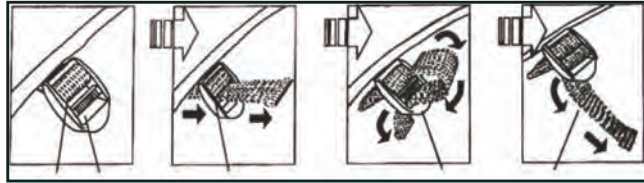

Using Instruction

- 1, Power switch button: Touch the  one time and see the indicator light is on, means power on. Press the button second time and the indicator light is off to shut the power.
- 2,  Five swing speeds for choice, the indicator lights stand for the speed gears. And the swing angles are respectively as 18°/21°/23°/25°/31°.
Notice: The indicator light will show  and the swing stop automatically when the motor is stuck.
- 3, Timer: Touch the button of  for the first time to set 8 mins swing, touch the second time to set 15 mins swing and the third time to set 30 mins swing.
The indicator light will show respectively as  /  / 
- 4, This product can support a U disk inserted to play music.
Insert the U disk and then touch the  function key, when the pattern light then it can play the music from U disk.
- 5, Music: 1. Touch  to play music in-built.
2. Touch & hold  for two seconds to play next song.
3. When the U disk is pulled out, touch  to play music in-built.
- 6, Press  to increase the volume, press  to turn down the volume.
- 7, Bluetooth connecting: Turn on the bluetooth of cell phone and connect with "BT-BABY", when the  pattern lights then the swing can play the music from bluetooth.
- 8, If the swing shakes terribly, please check the safety lock and place the swing to the flat ground.

Filling: Fireproof hard resin cotton. WARNING! DO NOT BLEACH, DEHYDRATION, DRYING!

Assembling Detail

Put the frame in the base, option ① swing+toy bar, ② swing+canopy

Pull out the metal plate and pull up the seat when disassembling.

Safety Instruction

Top hole Bottom hole Through the tape form the top hole first and then through the bottom hole, harden the tape

Put the baby into the seat ,buckle up the seat belts

Adaptor

DC plug into the host machine's DC jack, and USB plug is inserted into the USB jack. At last put the adaptor into 100-240V 50/60HZ 0.3A AC outlet.