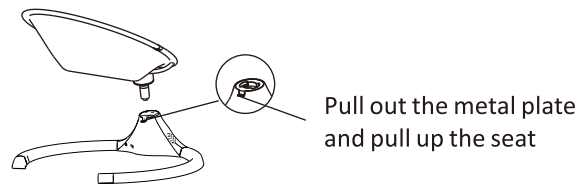

Pull out the metal plate and pull up the seat when disassembling.