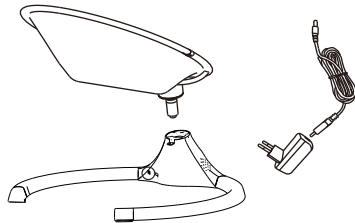

Using Instruction

- 1, Power switch button: Touch the  one time and see the indicator light is on, means power on. Press the button second time and the indicator light is off to shut the power.
- 2,  Five swing speeds for choice, the indicator lights stand for the speed gears. And the swing angles are respectively as 18°/21°/23°/25°/31°.
Notice: The indicator light will show  and the swing stop automatically when the motor is stuck.
- 3, Timer: Touch the button of  for the first time to set 8 mins swing, touch the second time to set 15 mins swing and the third time to set 30 mins swing.
The indicator light will show respectively as  /  / 
- 4, This product can support a U disk inserted to play music.
Insert the U disk and then touch the  function key, when the pattern light then it can play the music from U disk.
- 5, Music: 1. Touch  to play music in-built.
2. Touch & hold  for two seconds to play next song.
3. When the U disk is pulled out, touch  to play music in-built.
- 6, Press  to increase the volume, press  to turn down the volume.
- 7, Bluetooth connecting: Turn on the bluetooth of cell phone and connect with "BT-BABY", when the  pattern lights then the swing can play the music from bluetooth.
- 8, If the swing shakes terribly, please check the safety lock and place the swing to the flat ground.

Safety Instruction

Top hole Bottom hole Through the tape form the top hole first and then through the bottom hole, harden the tape

Put the baby into the seat ,buckle up the seat belts

Adaptor

DC plug into the host machine's DC jack, and USB plug is inserted into the USB jack. At last put the adaptor into 100-240V 50/60HZ 0.3A AC outlet.

DO NOT USE OTHER ADAPTOR

Remote control

- Power on/off
- Time setting
- Built-in music /Blue tooth music
- Volume up
- Volume down
- 1 2 3 4 5 Five swing mode
- Play/pause
- Previous song
- Next song
- Sleep mode
- Stop