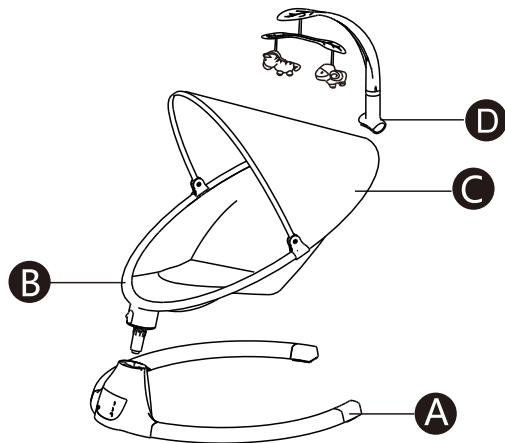

User's Guide

Product Instruction

BB007A

Before installing and using, please follow the instruction carefully,
otherwise it may effect the child's safe.

Parts Instruction

Please check the quantity of items;
please contact the shop if there are any missing parts.

No.	Item	Quantity	No.	Item	Quantity
A	Base frame	1	B	Seat frame	1
C	Canopy	optional	D	Toy bar	optional
Accessory optional					

Product Detail

Refer to the actual product.

Matters Need Attention

1. Always secure infant in restraint system provided.
2. Never leave infant unattended in swing.
3. Applicable age: 0-6 months old.
4. The maximum weight for this product is 15 KG.
5. DO NOT move or lift the product by handling the toy stick.
6. DO NOT move or lift the product when the child sitting on it.
7. DO NOT hang other items from the toy stick except the matched toys.
8. DO NOT place the product at a high position (table top, stairs or other high position from the ground)in case of fall risk.
9. It' s dangerous to use this product on an elevated surface.
10. DO NOT use the product on a soft matter (sofa, bed) to avoid falling and cause asphyxiating.
11. If the child is able to sit up unassisted, please use this product under adult supervision.
12. This product is not classified as toy.
13. DO NOT open or fold the product until the child left it.
14. This product can be used for a long time.
15. When the music player connected, please make sure setting the volume in a low voice initially.
16. DO NOT use if any parts are missing or broken. Never substitute parts.
17. Keep the product away from fire.
18. Discontinue use of swing when infant attempts to climb out (Approximately 9 months).