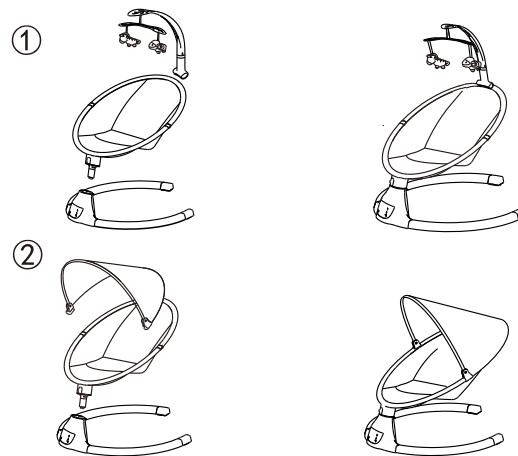

Cleaning & Maintenance

Seat pad: Dismantle the seat and wash it by machine/ hand in cool water

Toy bar & toys: Scrub with a damp cloth and soft soap, then dry them in the air. DO NOT WASH THEM IN WATER

Fabric: Lint

Filling: Fireproof hard resin cotton. WARNING! DO NOT BLEACH, DEHYDRATION, DRYING!

Assembling Detail

Put the frame in the base, option ① swing+toy bar, ② swing+canopy