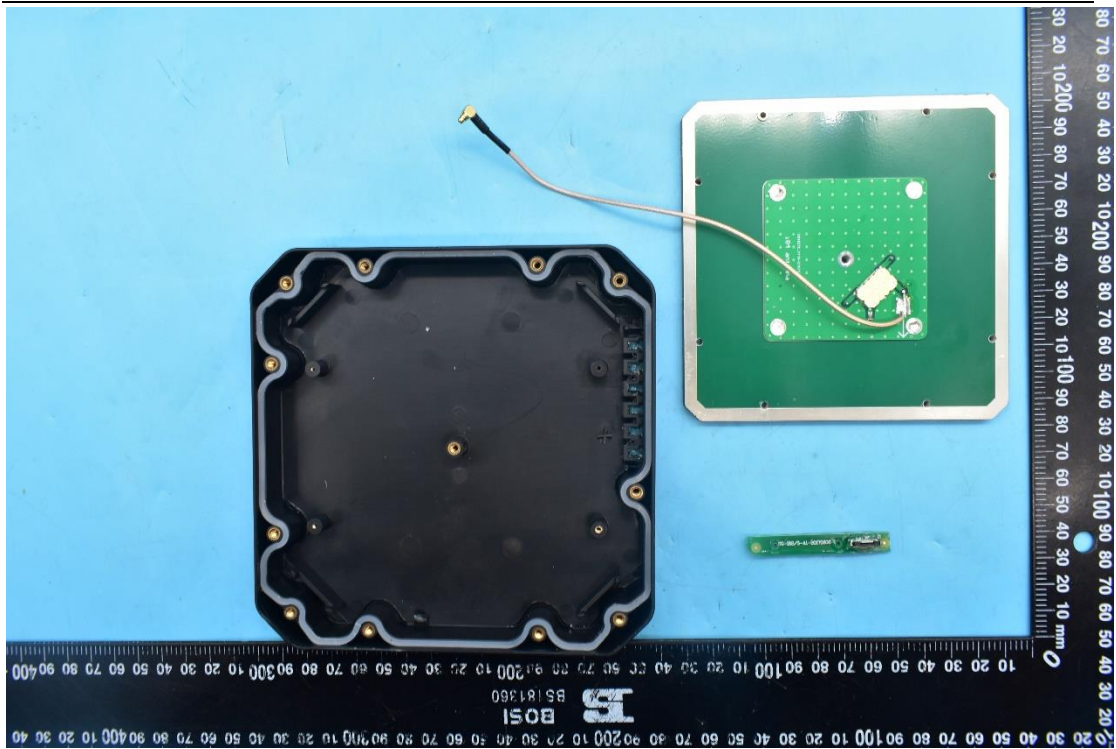

FCC ID:2ATQ4URI84E

Internal Photos

1. EUT uncover view

2. Antenna view