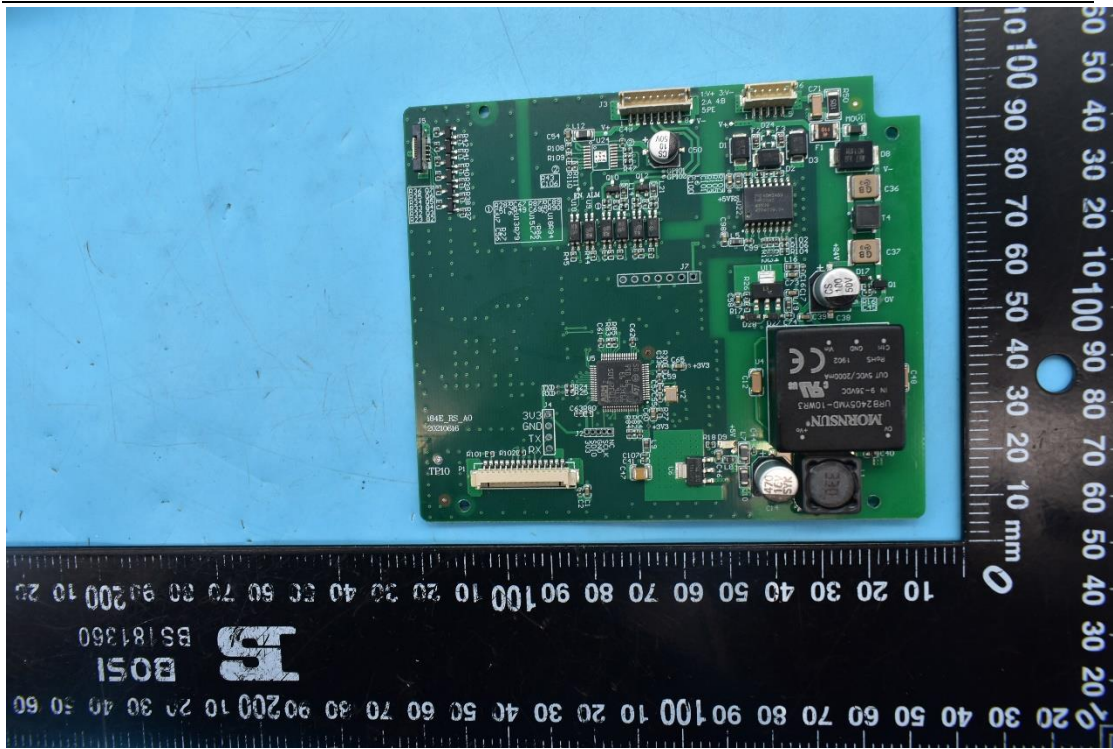

FCC ID:2ATQ4URI84E

Internal Photos

1. EUT uncover view

2. Antenna view