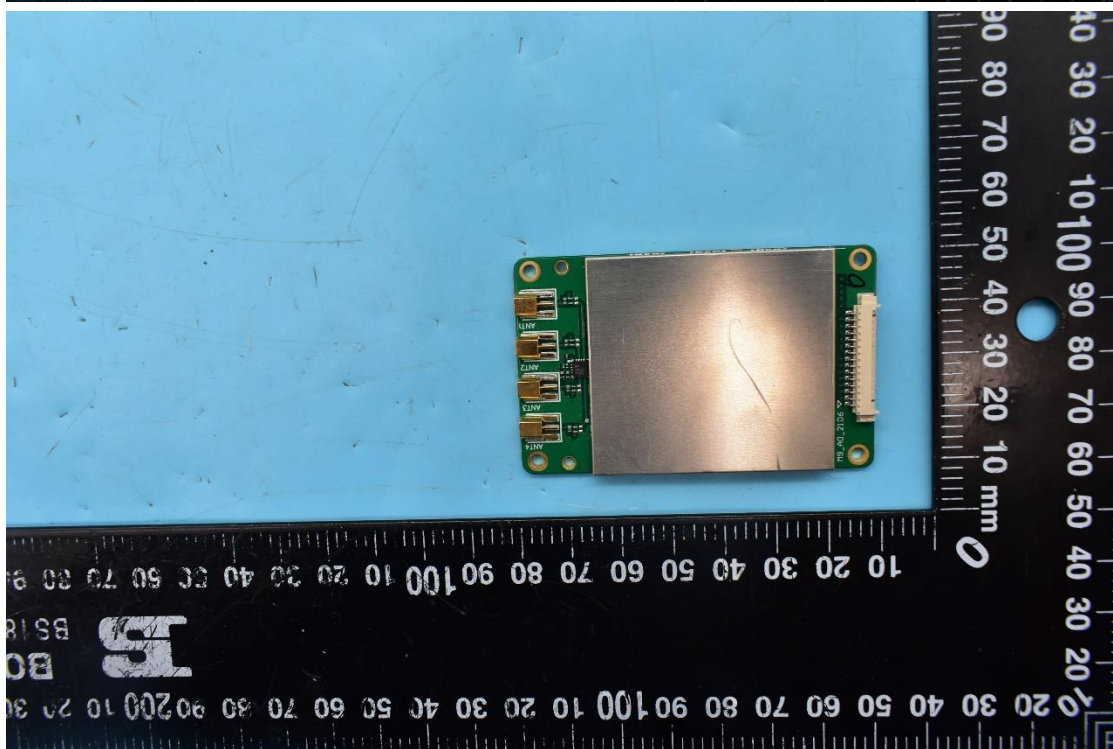

FCC ID:2ATQ4URI84E

Internal Photos

1. EUT uncover view

2. Antenna view