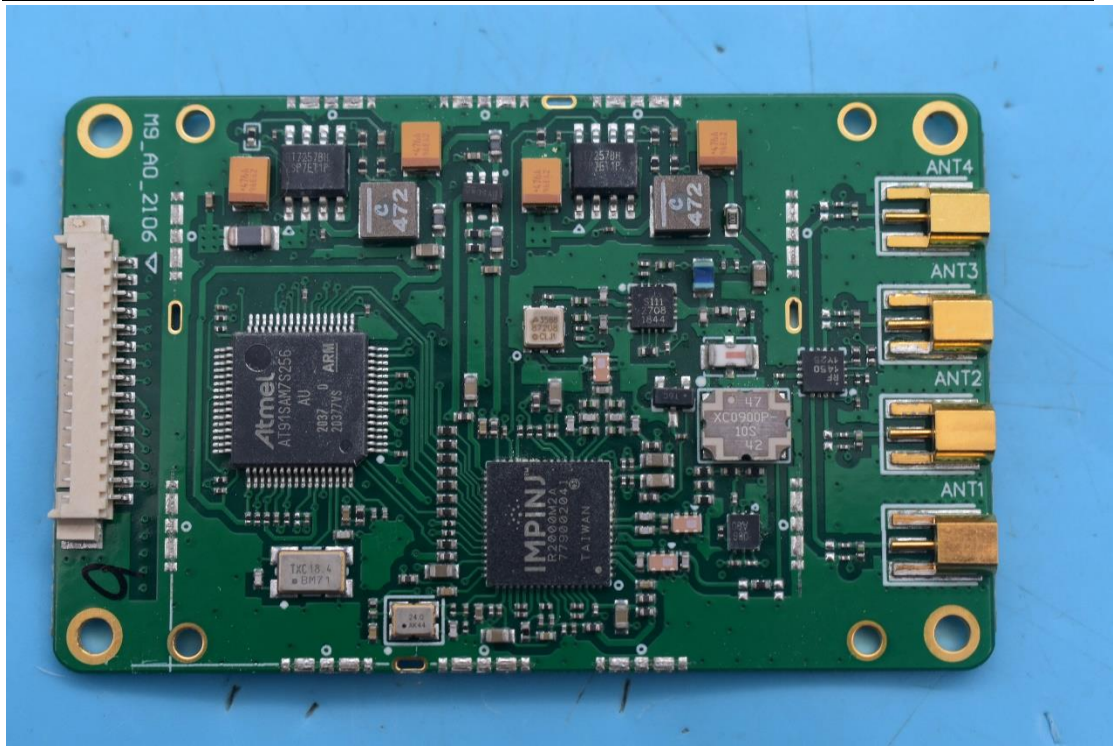

FCC ID:2ATQ4URI84E

Internal Photos

1. EUT uncover view

2. Antenna view