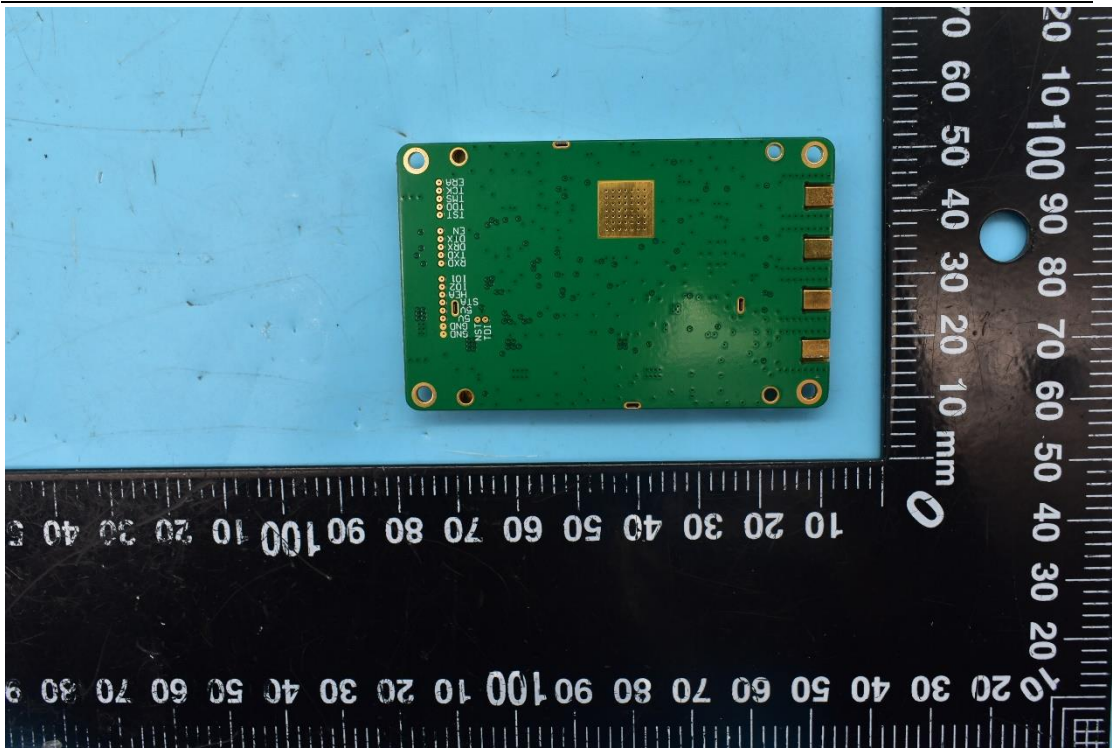

FCC ID:2ATQ4URI84E

Internal Photos

1. EUT uncover view

2. Antenna view