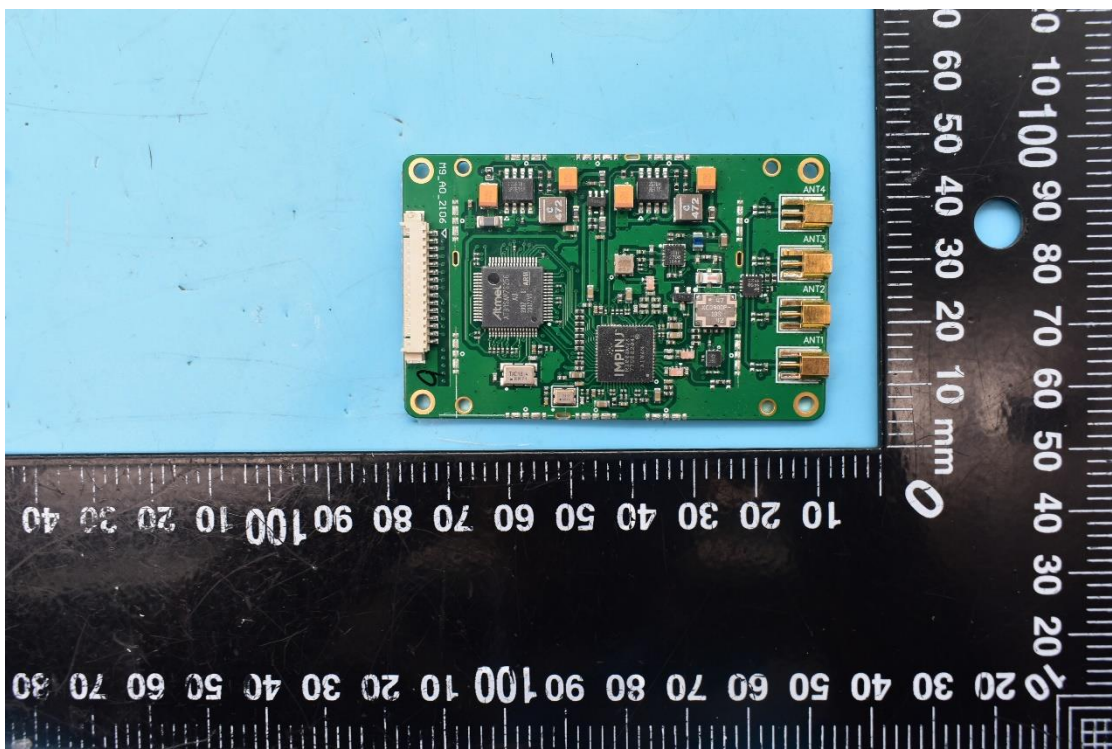

FCC ID:2ATQ4URI84E

Internal Photos

1. EUT uncover view

2. Antenna view