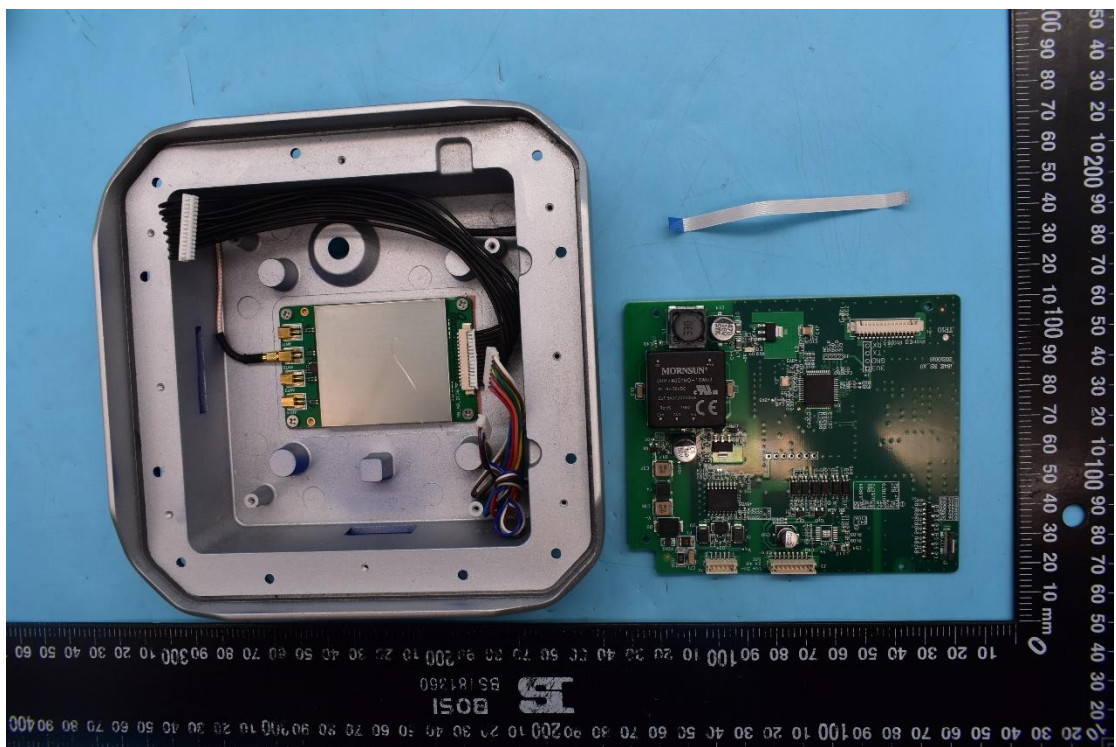

FCC ID:2ATQ4URI84E

Internal Photos

1. EUT uncover view

2. Antenna view