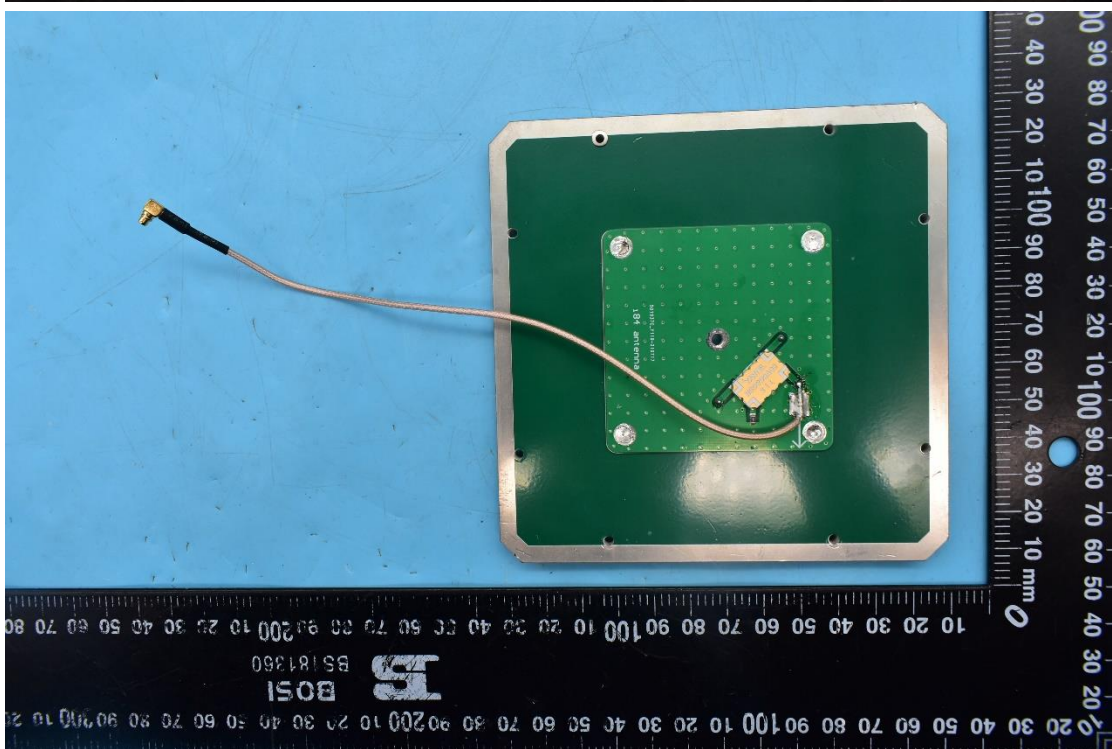

FCC ID:2ATQ4URI84E

Internal Photos

1. EUT uncover view

2. Antenna view