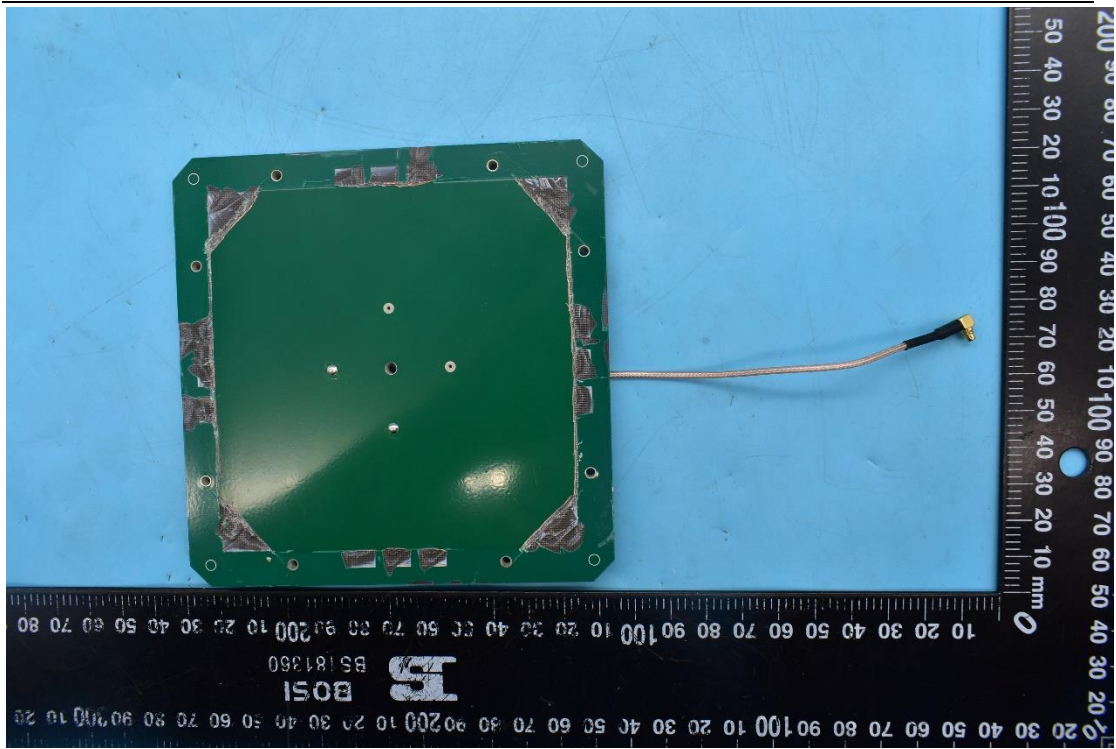

FCC ID:2ATQ4URI84E

Internal Photos

1. EUT uncover view

2. Antenna view