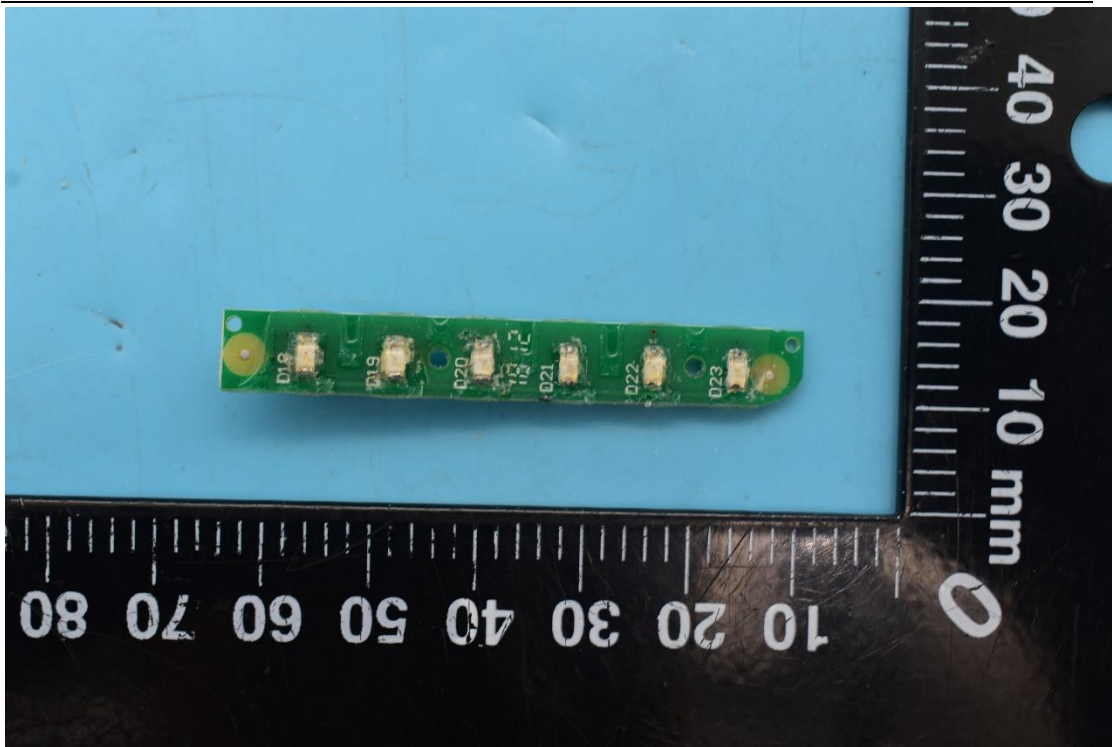

FCC ID:2ATQ4URI84E

Internal Photos

1. EUT uncover view

2. Antenna view