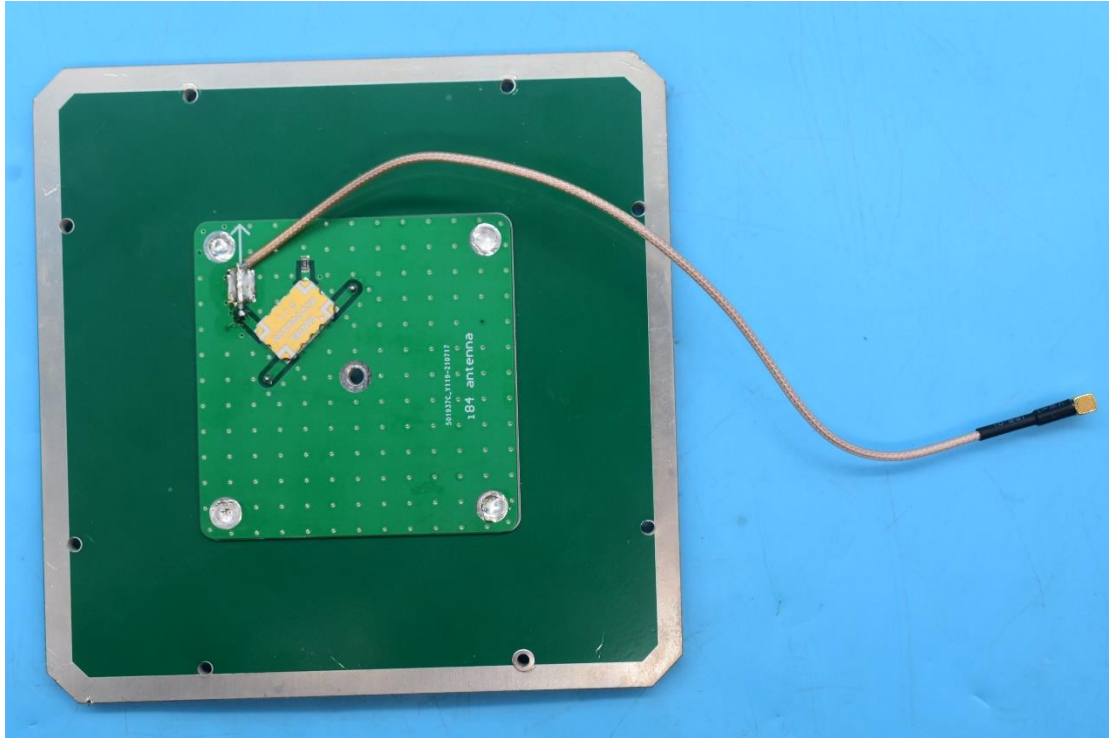

FCC ID:2ATQ4URI84E

Internal Photos

1. EUT uncover view

2. Antenna view