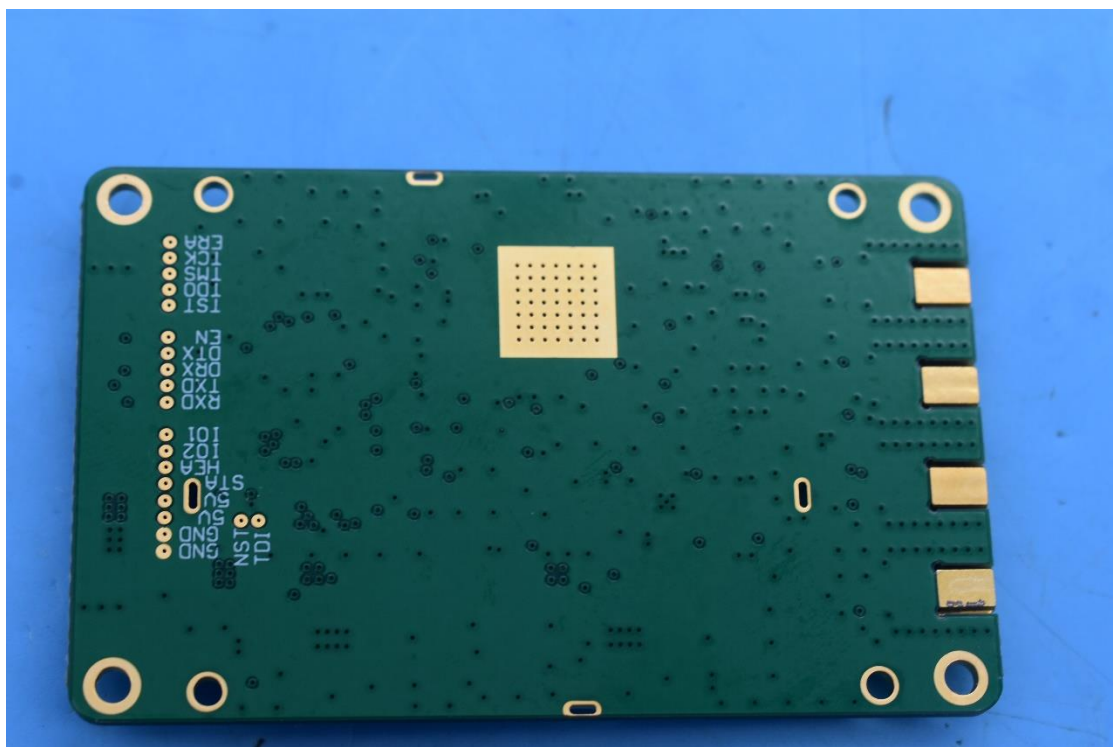

FCC ID:2ATQ4URI84E

Internal Photos

1. EUT uncover view

2. Antenna view