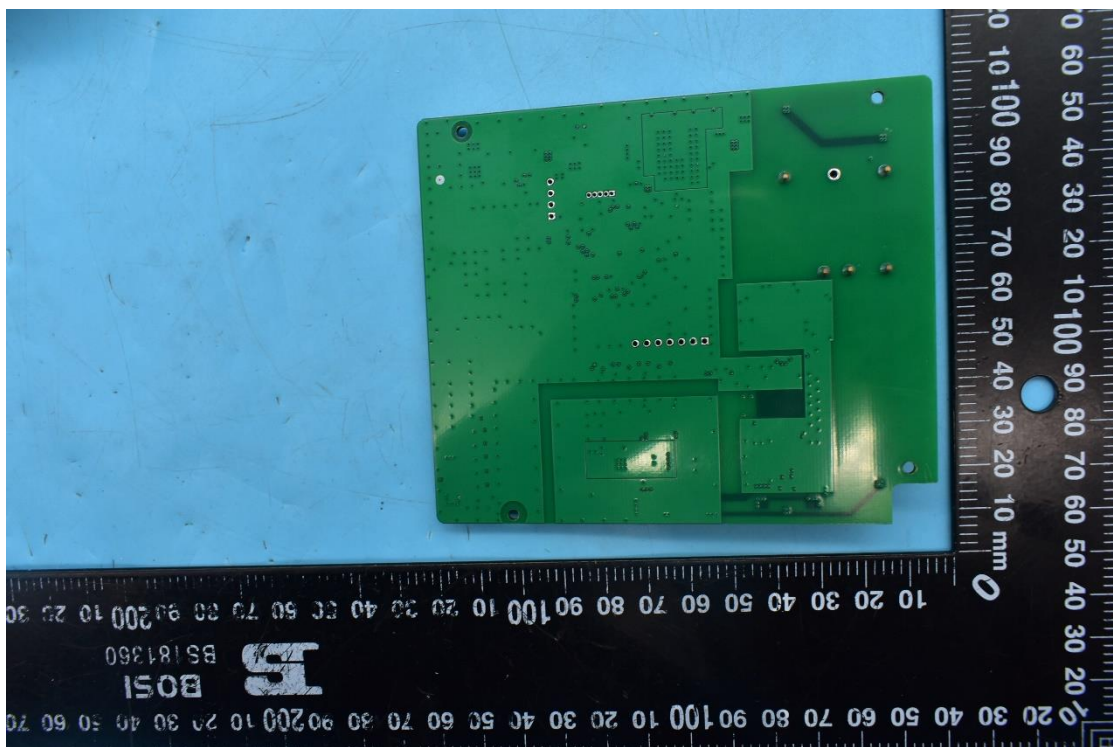

FCC ID:2ATQ4URI84E

Internal Photos

1. EUT uncover view

2. Antenna view