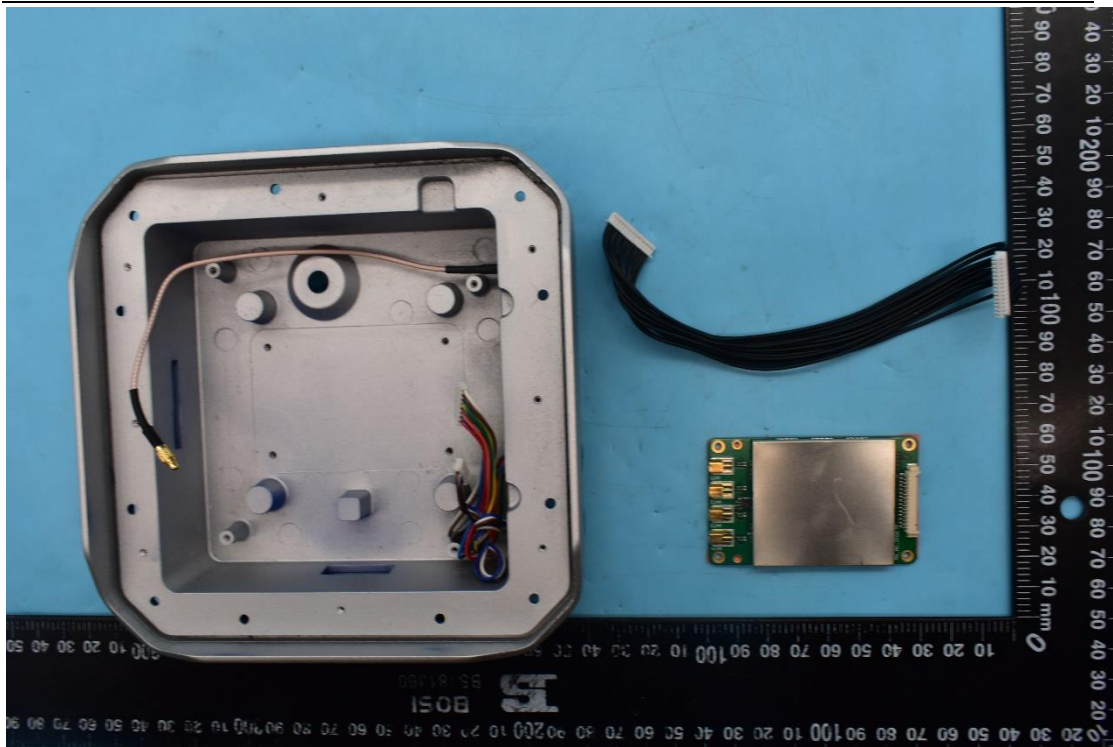

FCC ID:2ATQ4URI84E

Internal Photos

1. EUT uncover view

2. Antenna view