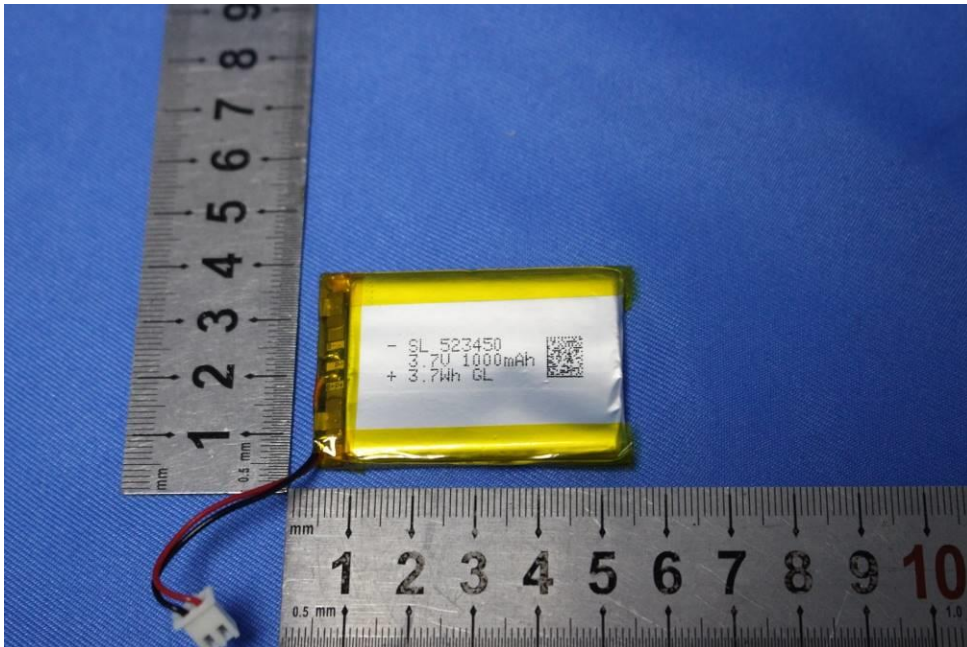

# Internal Photos for SZEM2008007789CR

FCC ID: 2ATPZJJ15002

# 1 EUT Constructional Details

Antenna