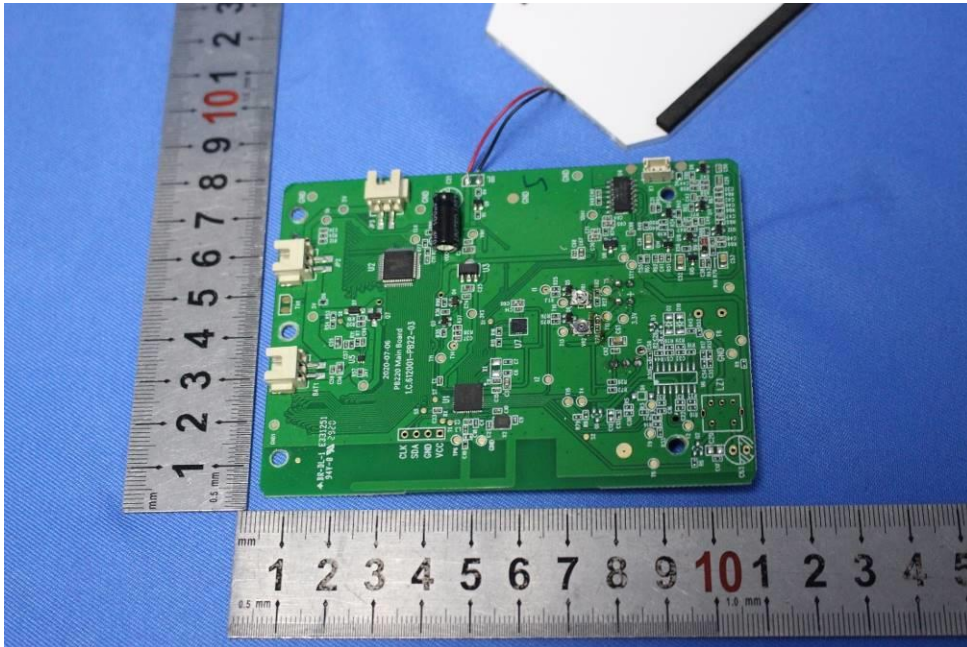

# Internal Photos for SZEM2008007789CR

FCC ID: 2ATPZJJ15002

# 1 EUT Constructional Details

Antenna