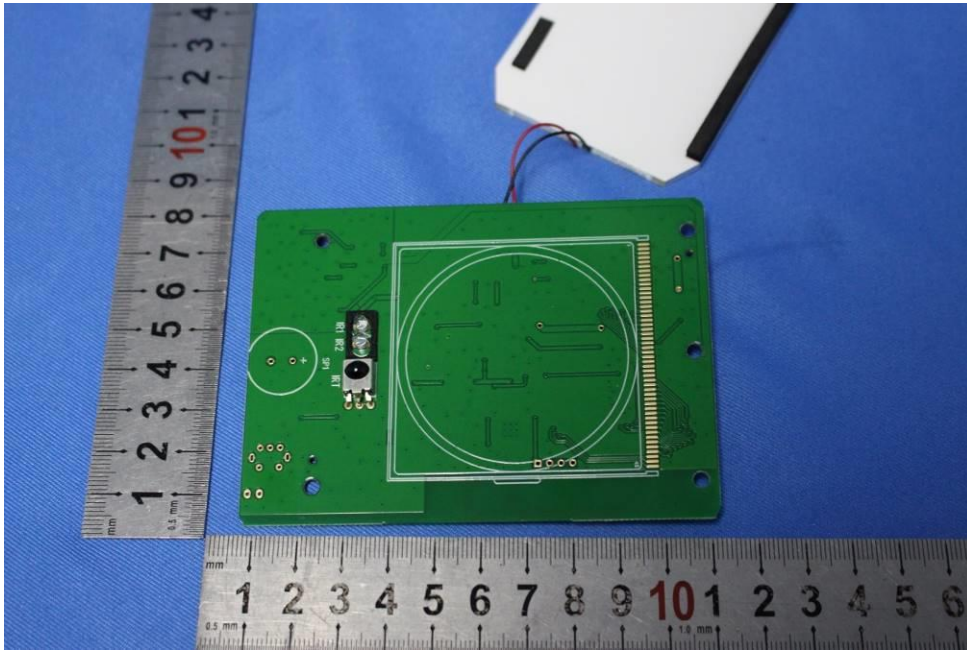

# Internal Photos for SZEM2008007789CR

FCC ID: 2ATPZJJ15002

# 1 EUT Constructional Details

Antenna